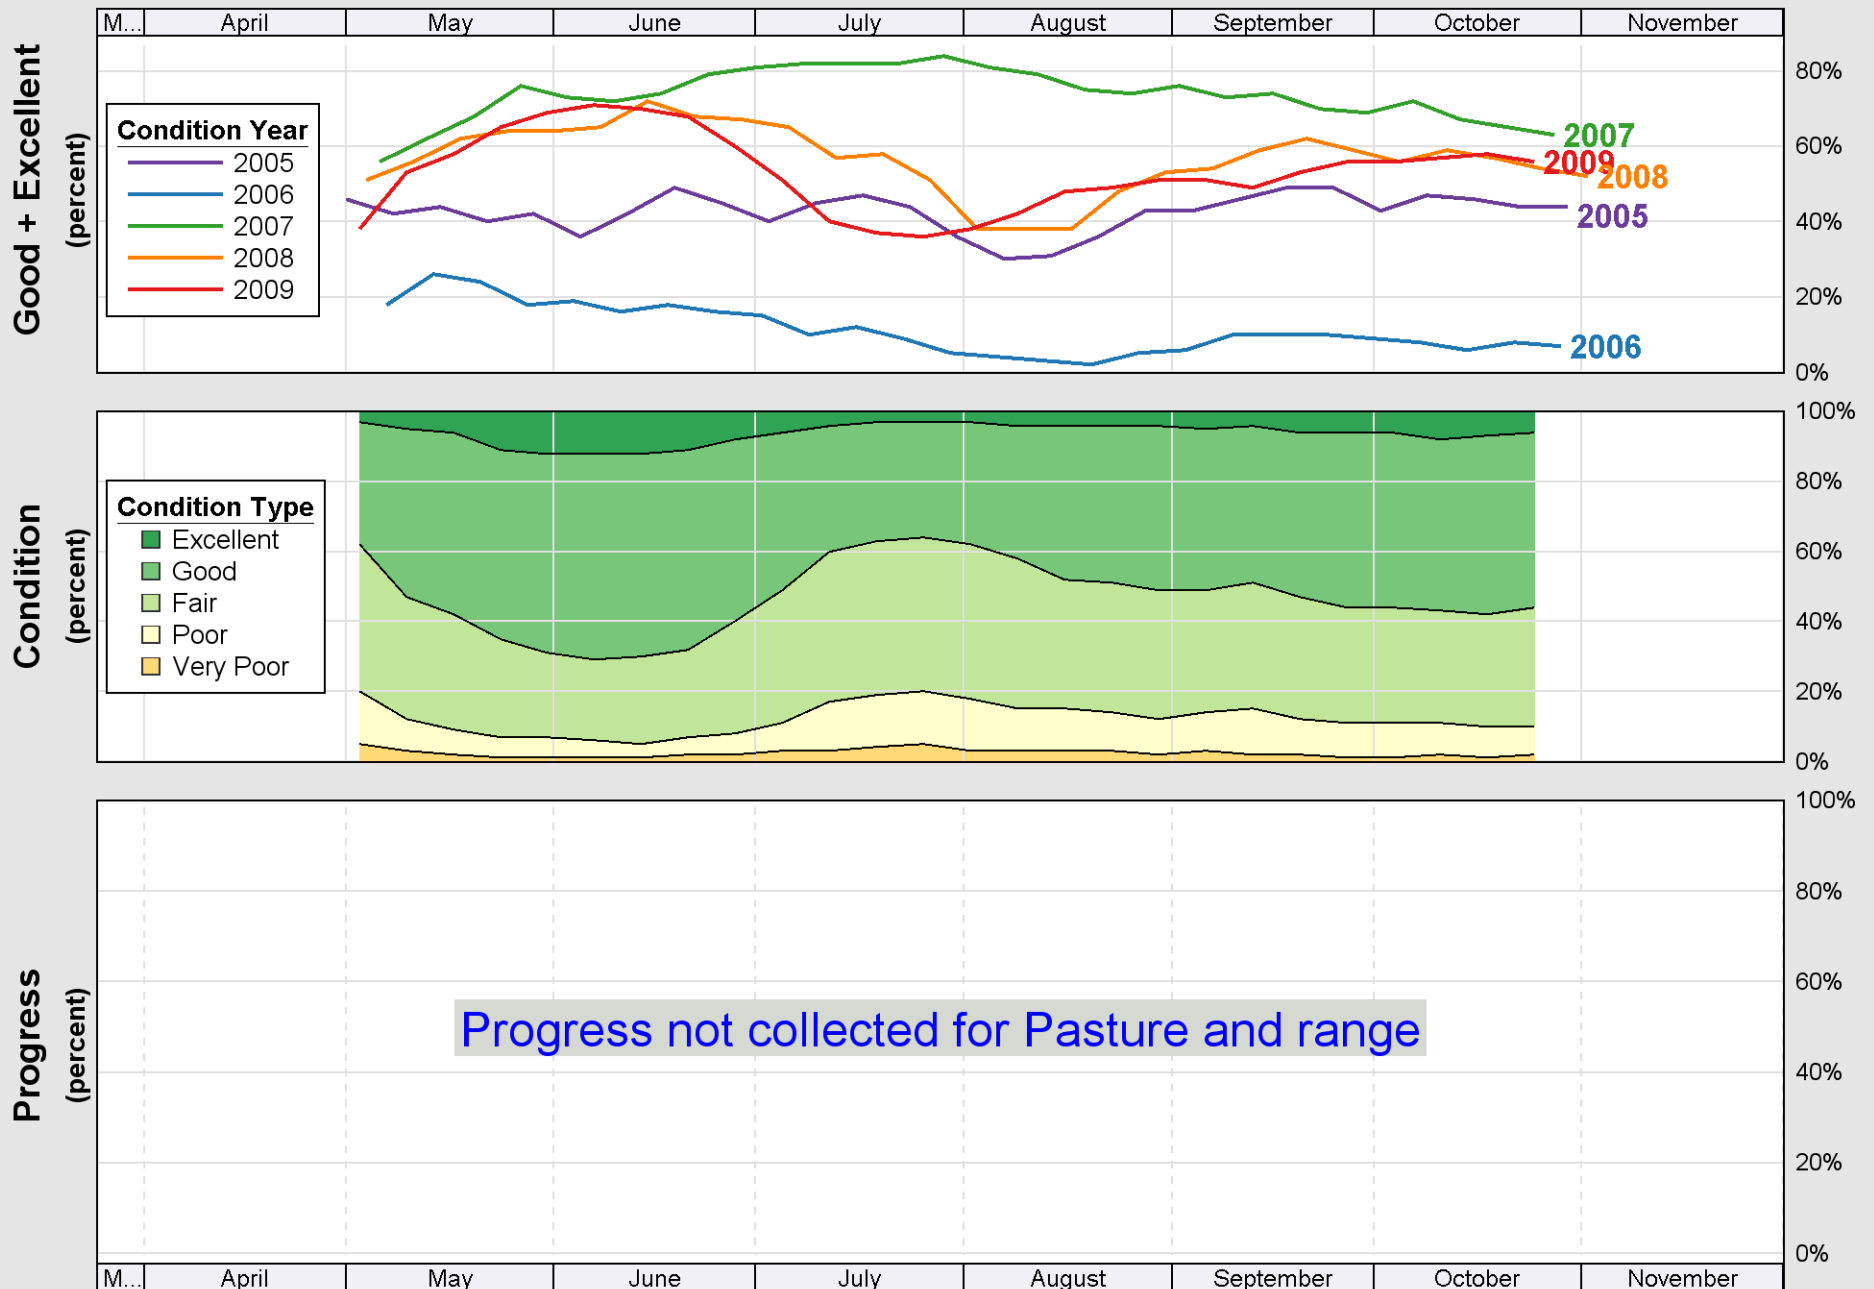

Source: National Agricultural Statistics Service (NASS), Crop Progress Report

Crop Progress and Condition: Peanuts in Oklahoma , 2009

Source: National Agricultural Statistics Service (NASS), Crop Progress Report

Source: National Agricultural Statistics Service (NASS), Crop Progress Report

Crop Progress and Condition: Winter wheat in Oklahoma , 2009