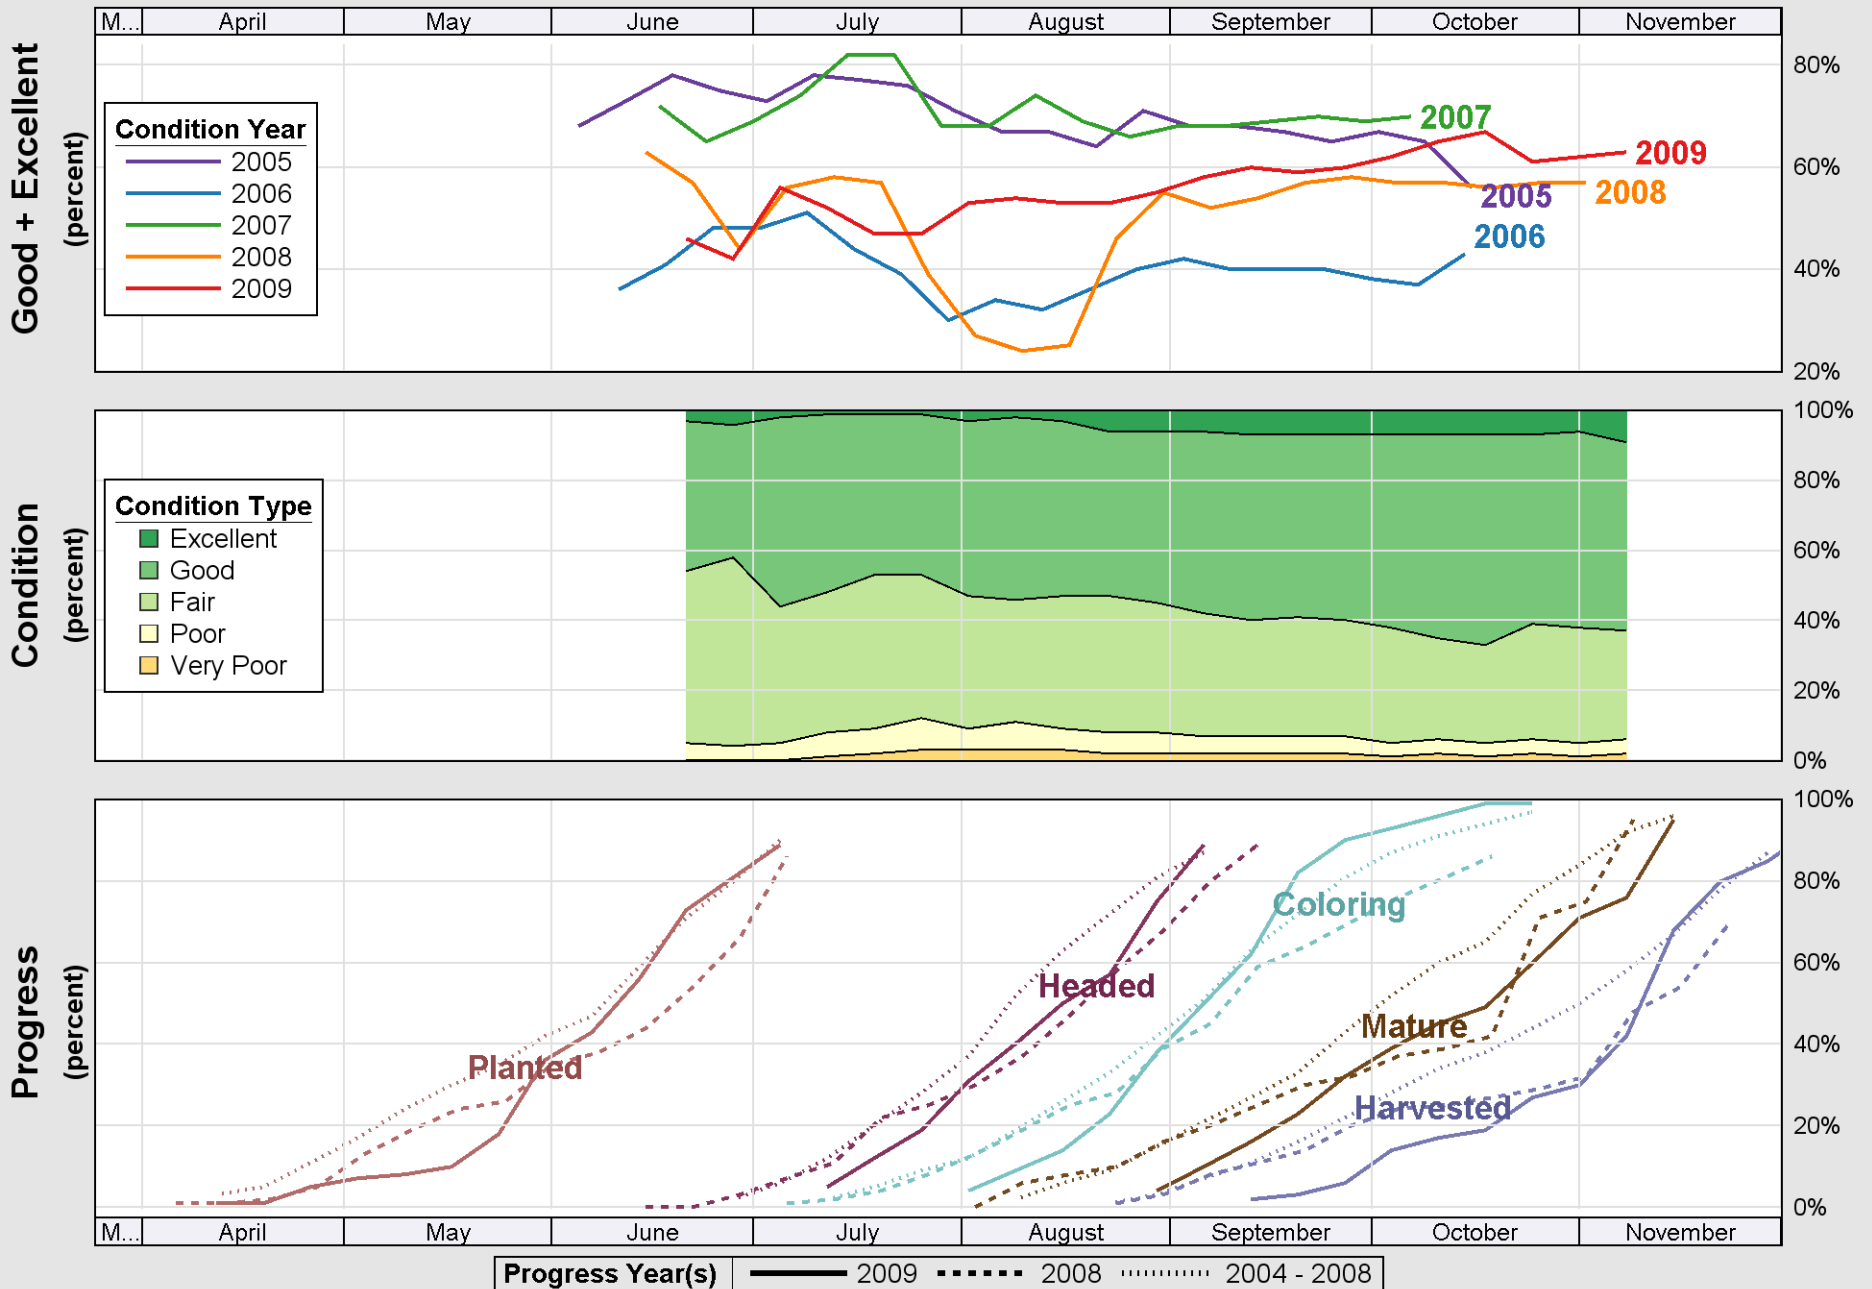

Source: National Agricultural Statistics Service (NASS), Crop Progress Report

Crop Progress and Condition: Peanuts in Oklahoma , 2009

Source: National Agricultural Statistics Service (NASS), Crop Progress Report

Source: National Agricultural Statistics Service (NASS), Crop Progress Report

Crop Progress and Condition: Winter wheat in Oklahoma , 2009