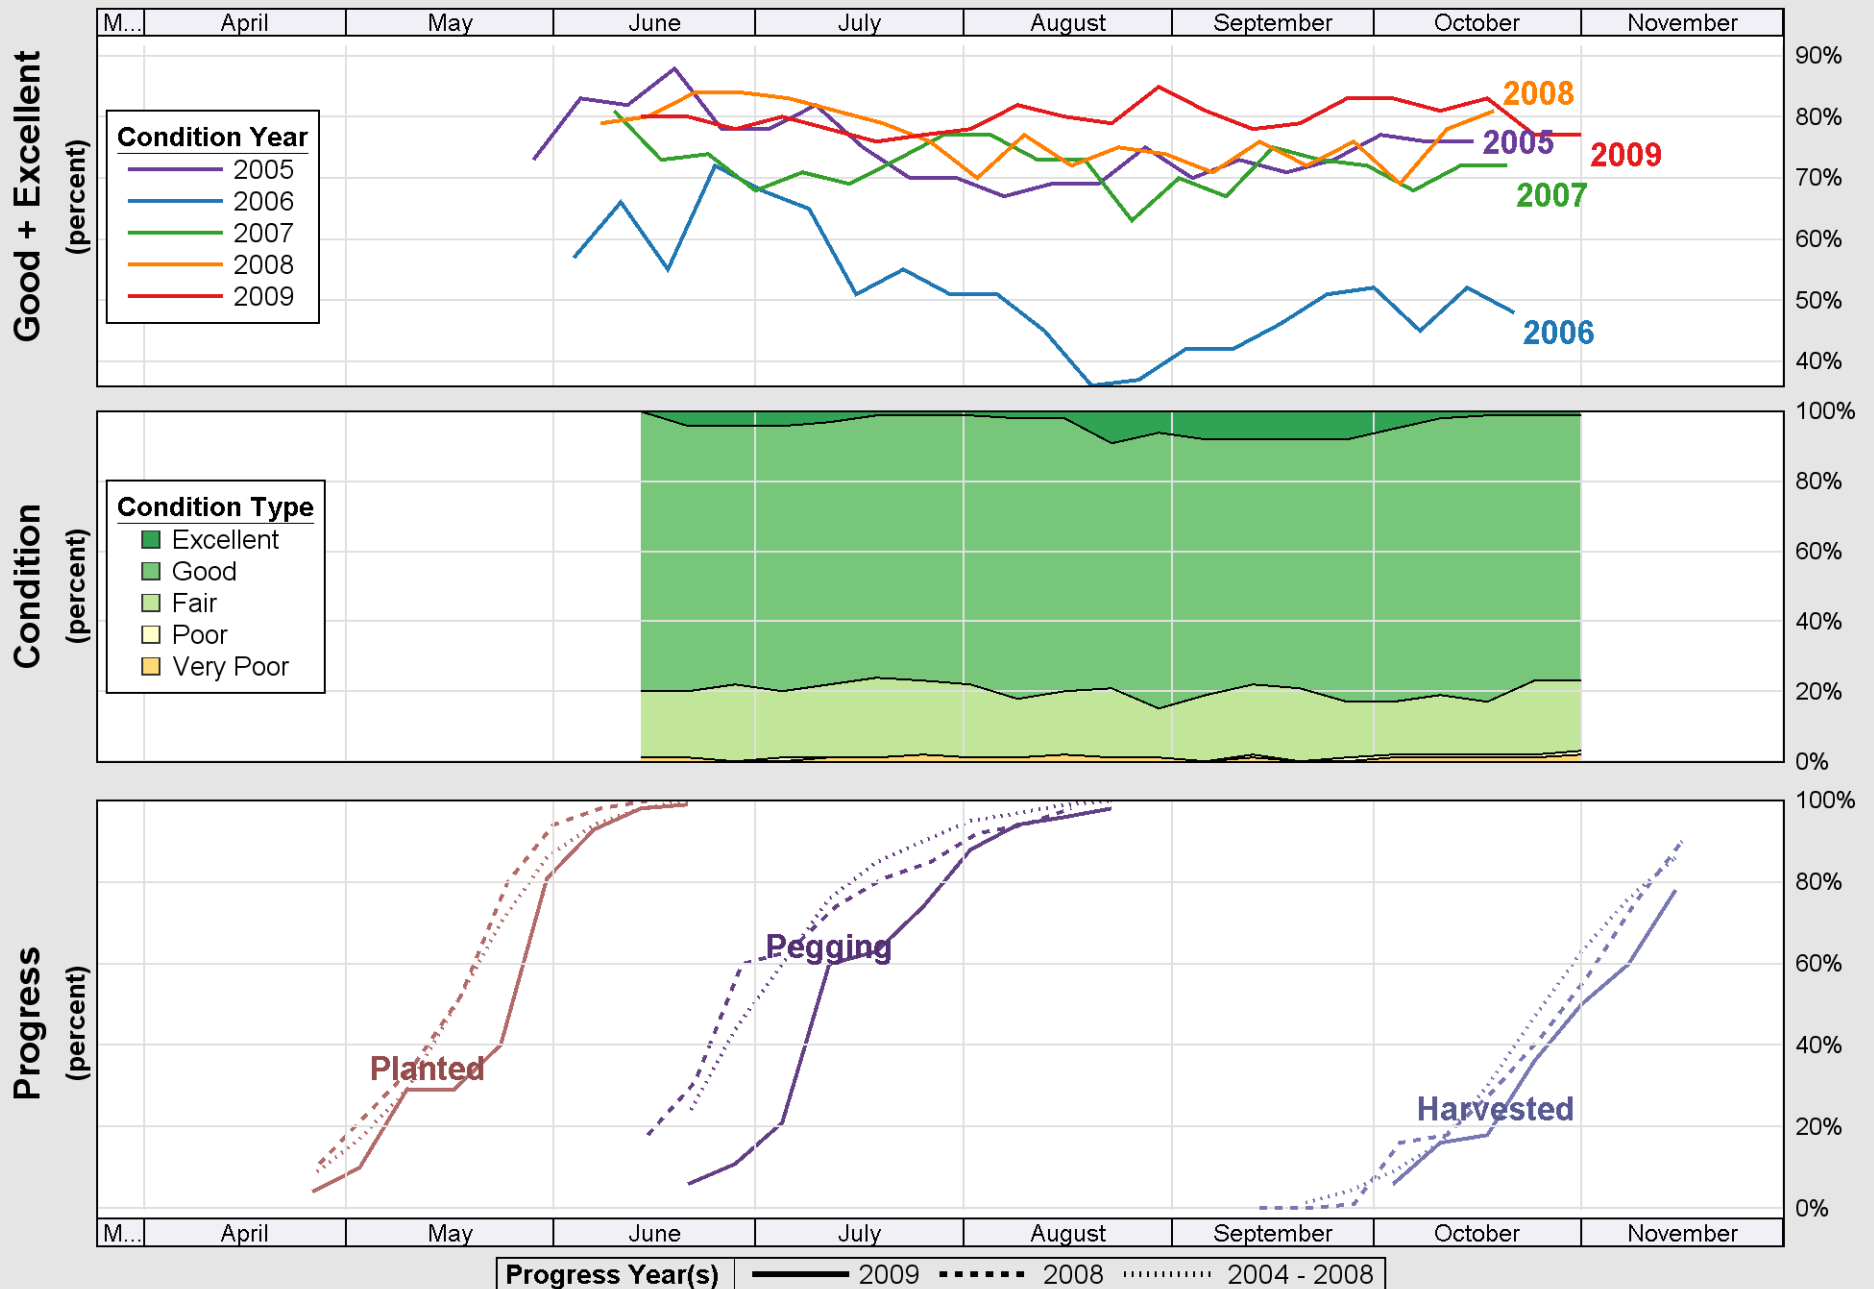

Source: National Agricultural Statistics Service (NASS), Crop Progress Report

Crop Progress and Condition: Peanuts in Oklahoma , 2009

Source: National Agricultural Statistics Service (NASS), Crop Progress Report

Source: National Agricultural Statistics Service (NASS), Crop Progress Report

Crop Progress and Condition: Winter wheat in Oklahoma , 2009