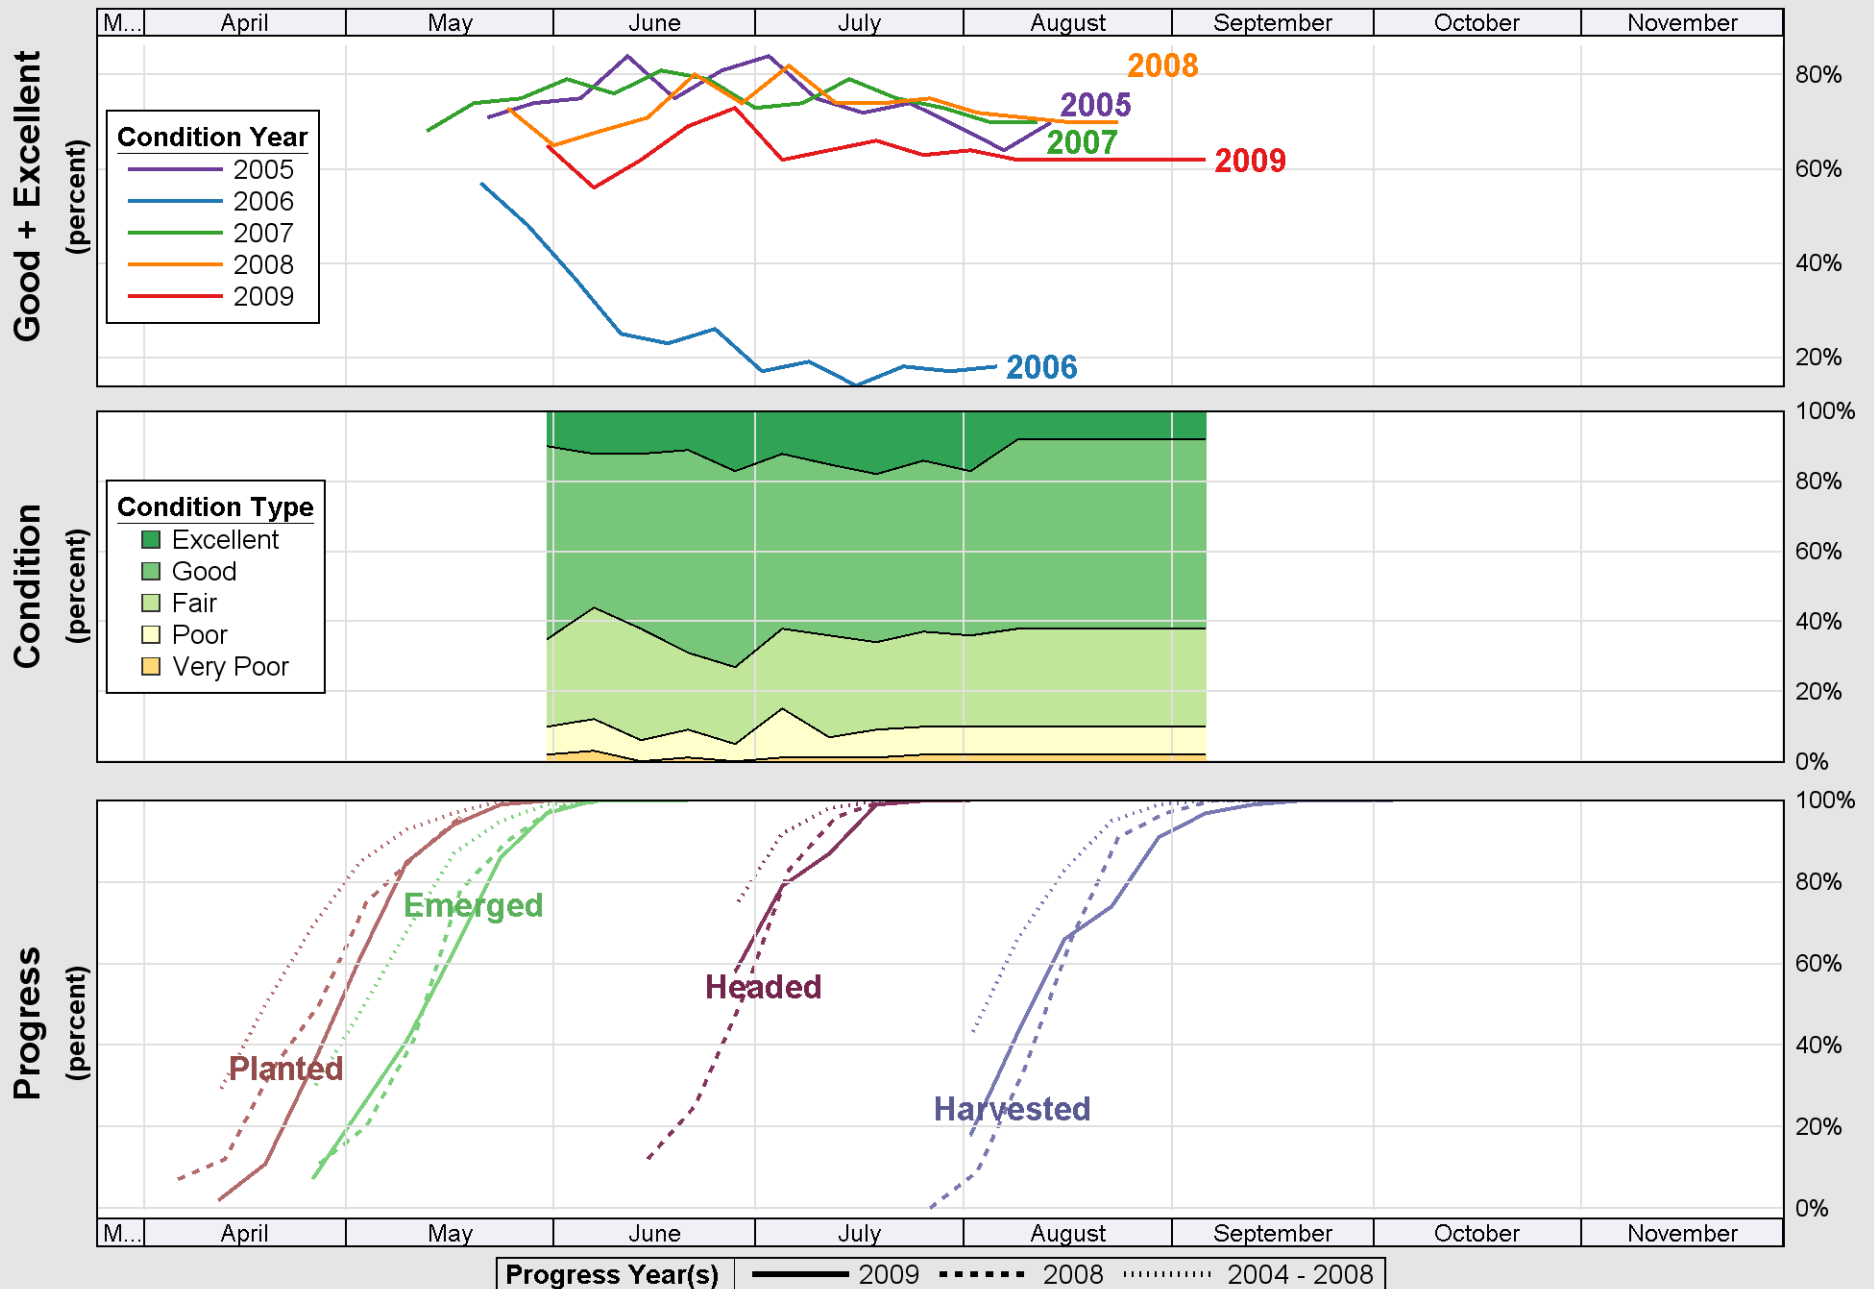

Source: National Agricultural Statistics Service (NASS), Crop Progress Report

Source: National Agricultural Statistics Service (NASS), Crop Progress Report

Crop Progress and Condition: Sorghum in South Dakota , 2009

Source: National Agricultural Statistics Service (NASS), Crop Progress Report

Source: National Agricultural Statistics Service (NASS), Crop Progress Report

Source: National Agricultural Statistics Service (NASS), Crop Progress Report