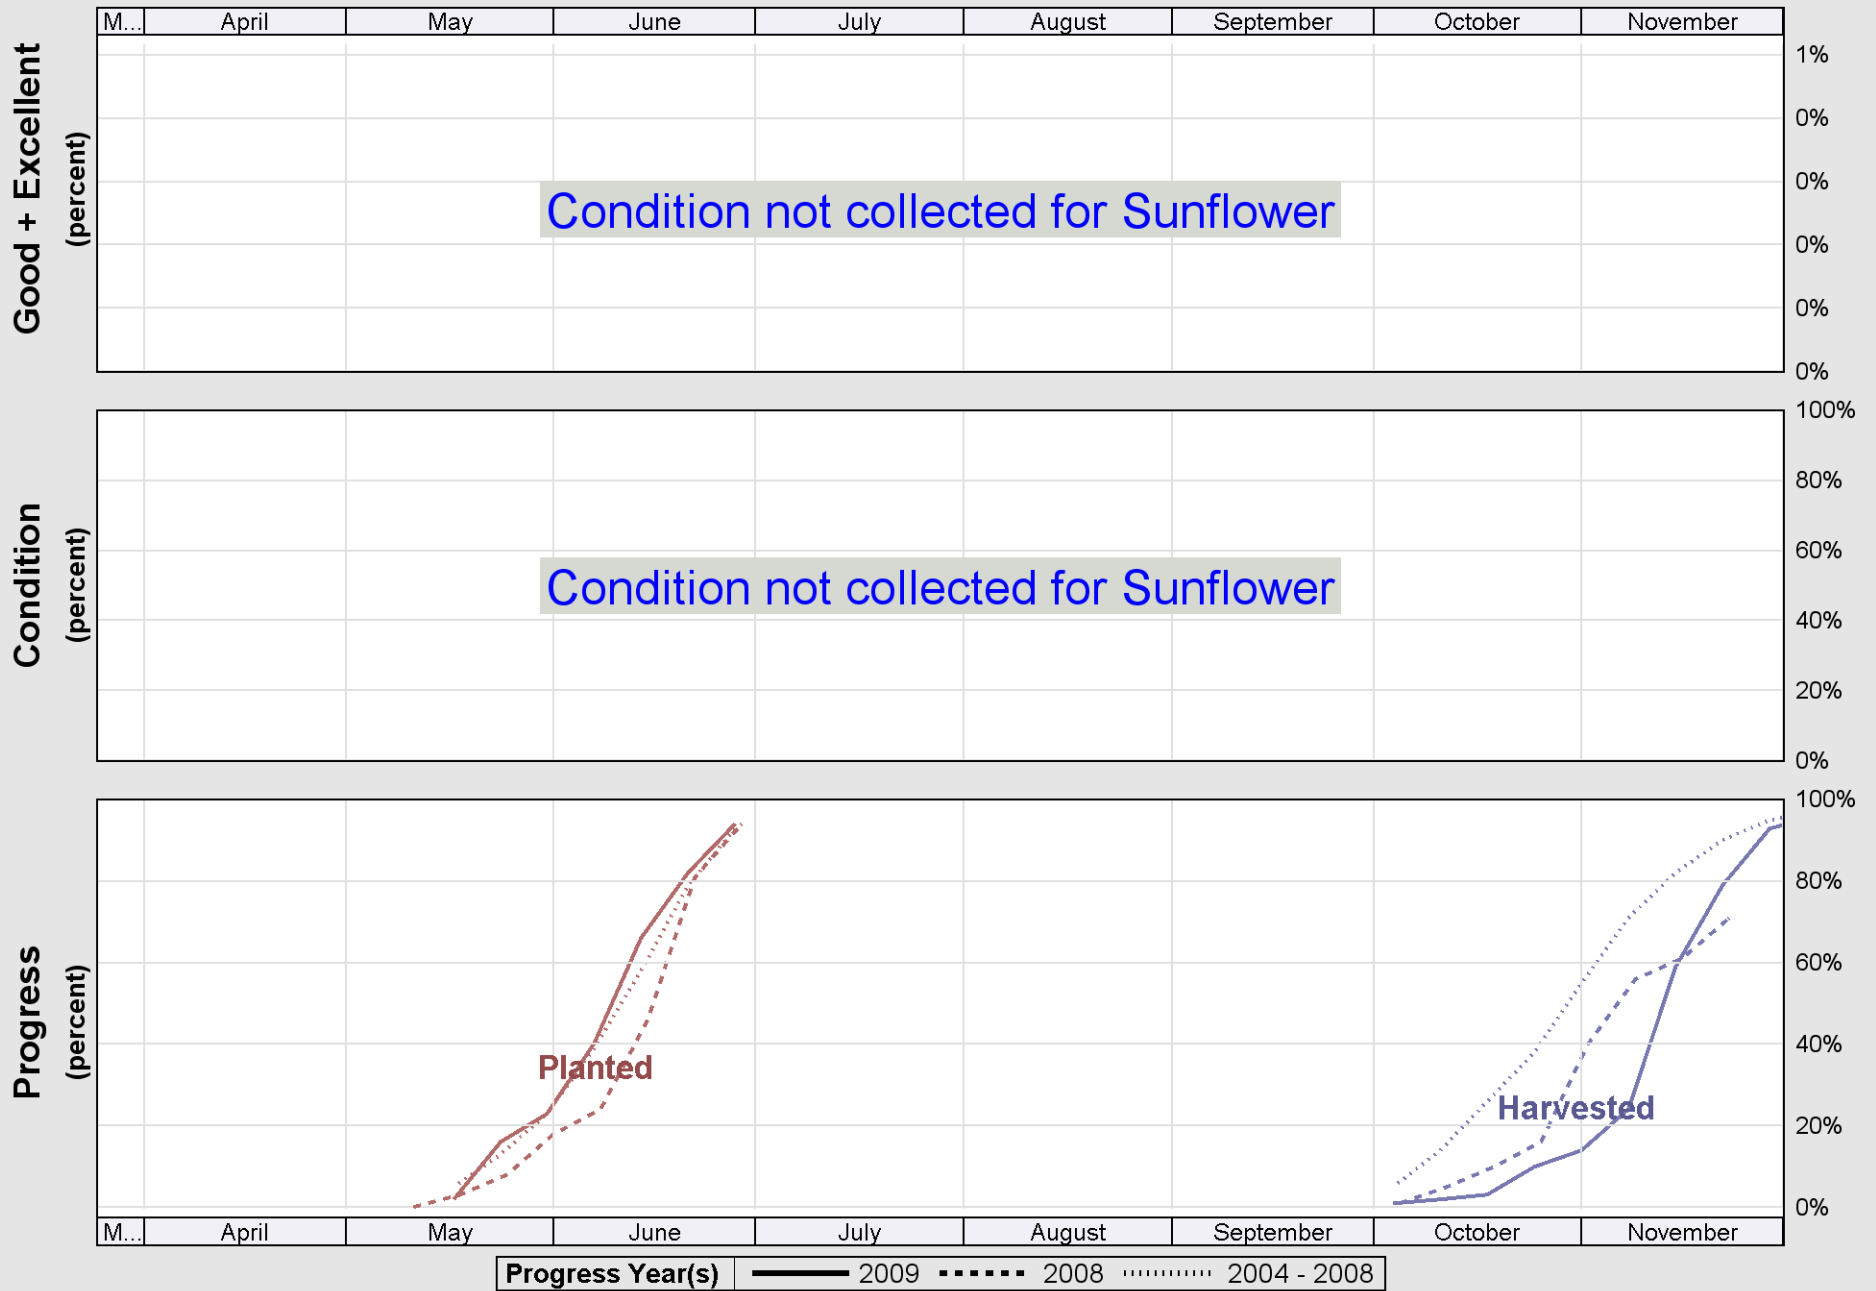

Source: National Agricultural Statistics Service (NASS), Crop Progress Report

Source: National Agricultural Statistics Service (NASS), Crop Progress Report

Crop Progress and Condition: Sorghum in South Dakota , 2009

Source: National Agricultural Statistics Service (NASS), Crop Progress Report

Source: National Agricultural Statistics Service (NASS), Crop Progress Report

Source: National Agricultural Statistics Service (NASS), Crop Progress Report