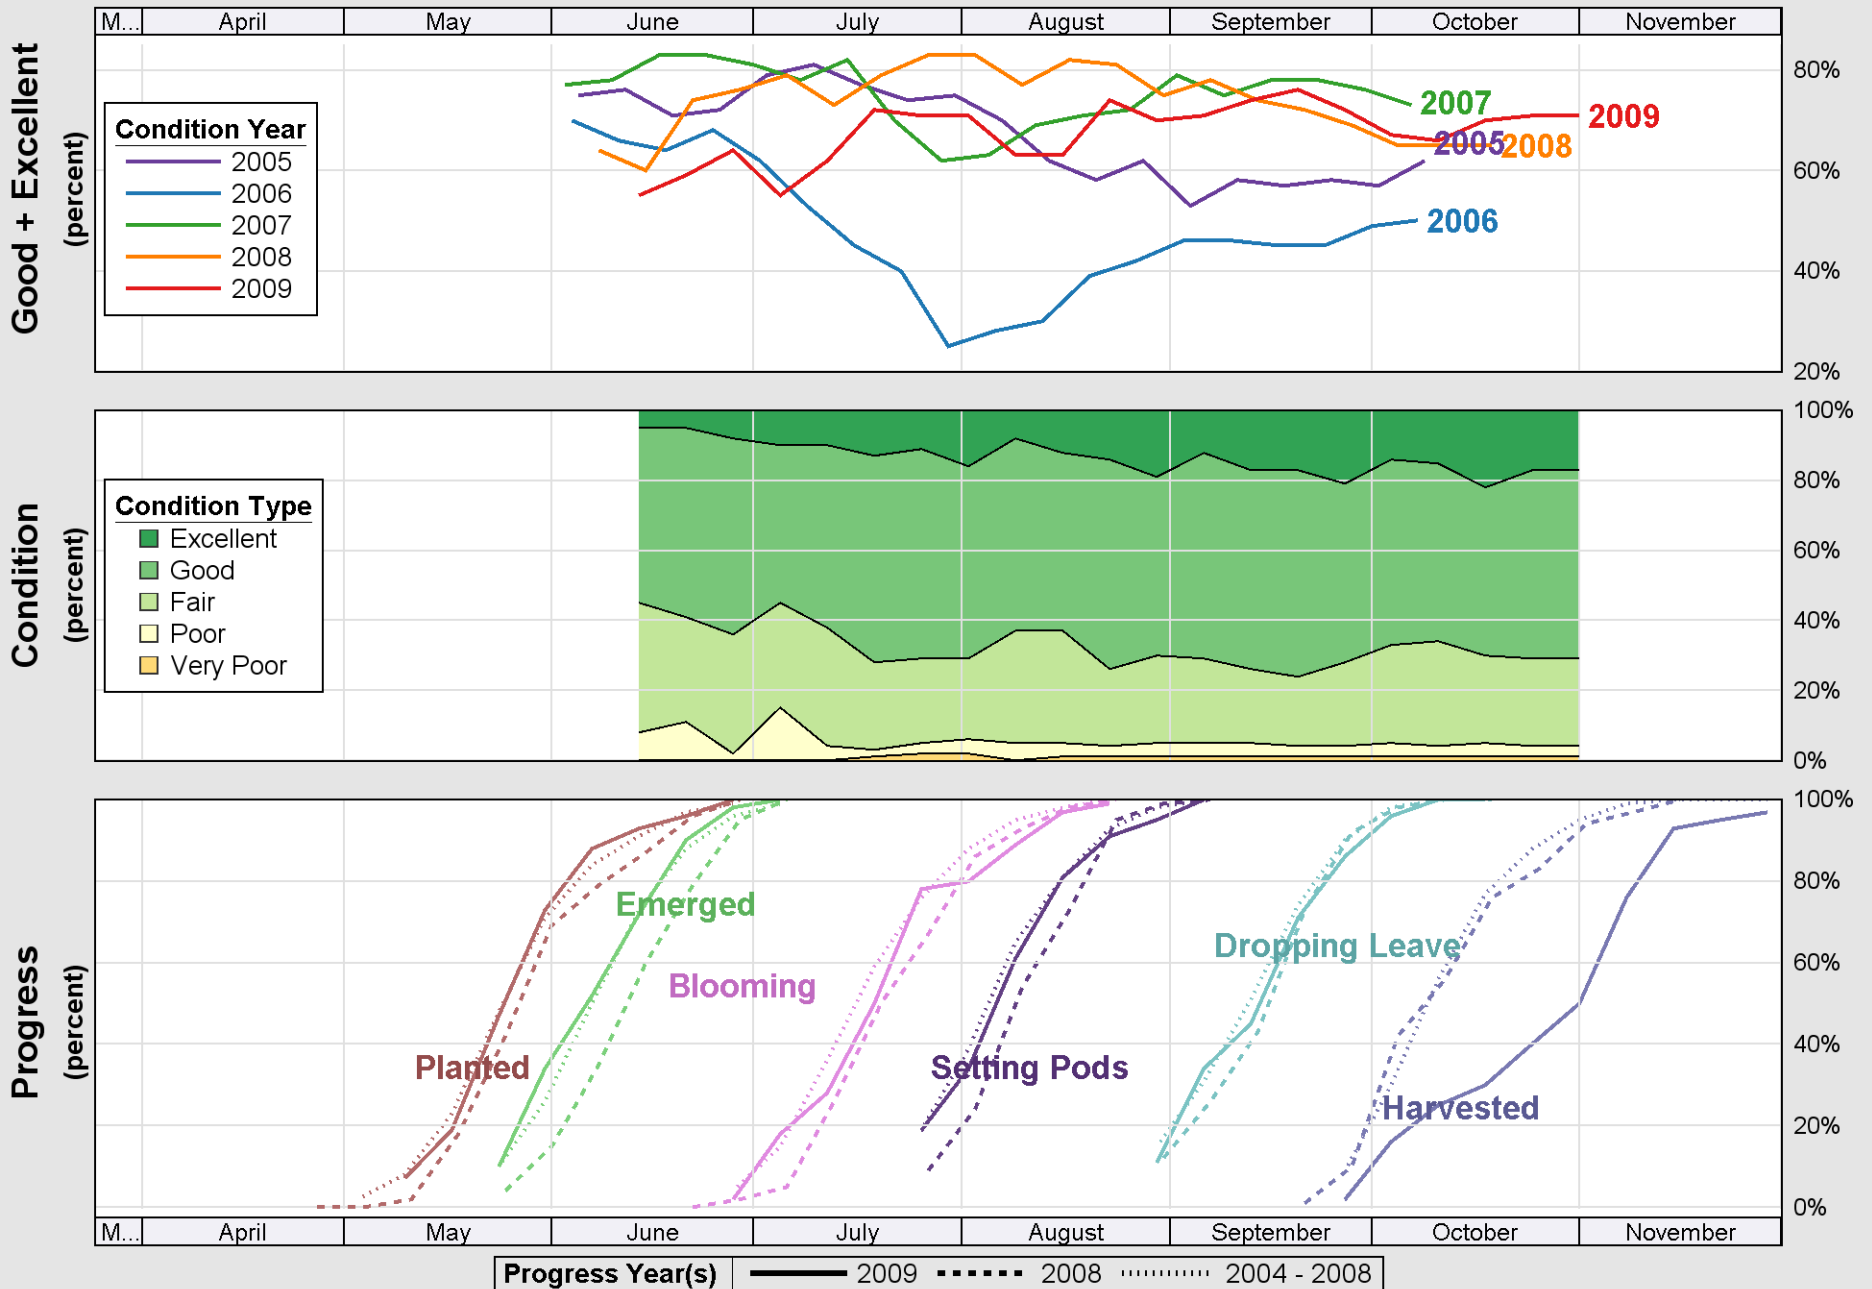

Source: National Agricultural Statistics Service (NASS), Crop Progress Report

Source: National Agricultural Statistics Service (NASS), Crop Progress Report

Crop Progress and Condition: Sorghum in South Dakota , 2009

Source: National Agricultural Statistics Service (NASS), Crop Progress Report

Source: National Agricultural Statistics Service (NASS), Crop Progress Report

Source: National Agricultural Statistics Service (NASS), Crop Progress Report