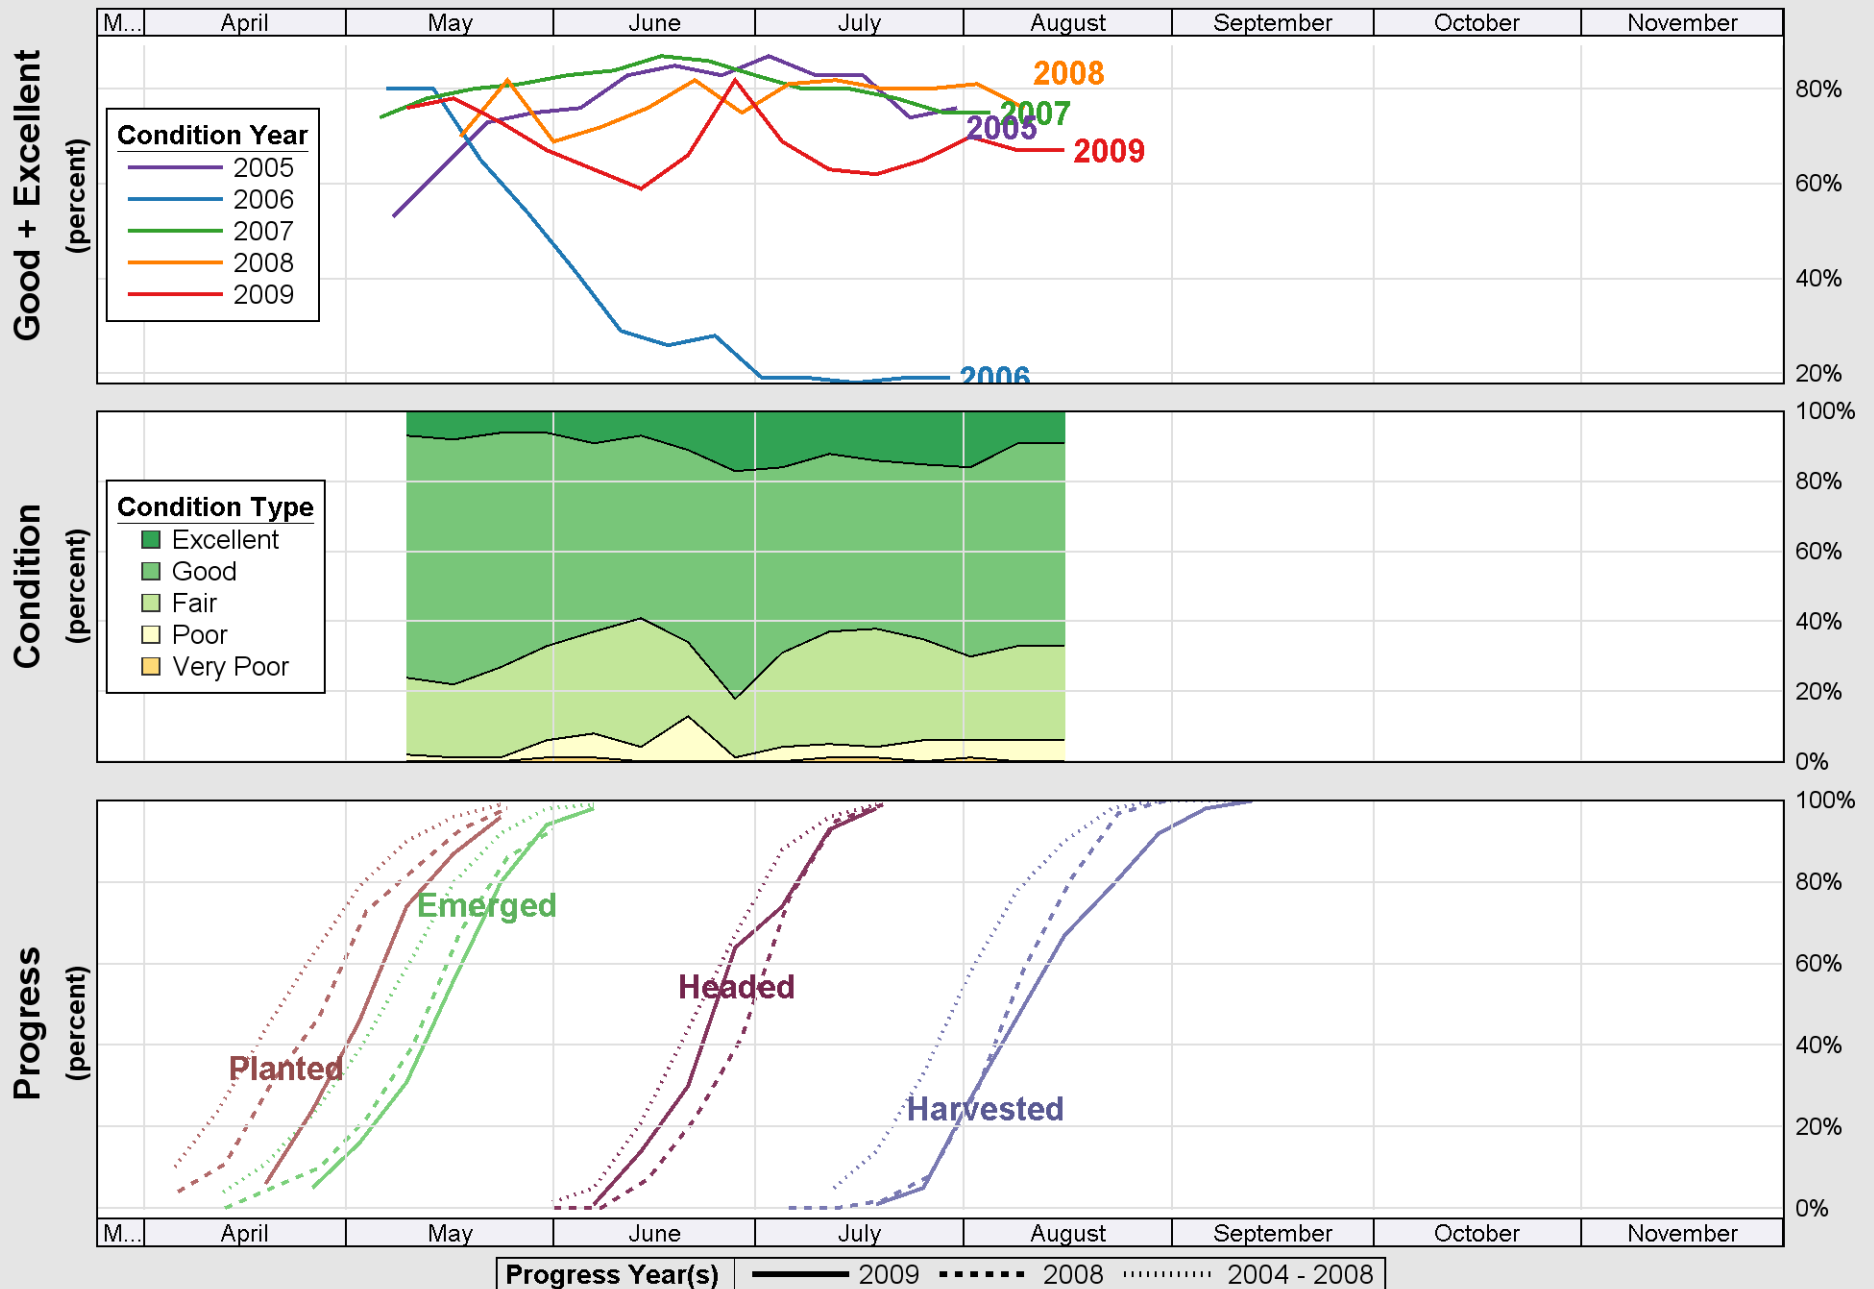

Source: National Agricultural Statistics Service (NASS), Crop Progress Report

Source: National Agricultural Statistics Service (NASS), Crop Progress Report

Crop Progress and Condition: Sorghum in South Dakota , 2009

Source: National Agricultural Statistics Service (NASS), Crop Progress Report

Source: National Agricultural Statistics Service (NASS), Crop Progress Report

Source: National Agricultural Statistics Service (NASS), Crop Progress Report