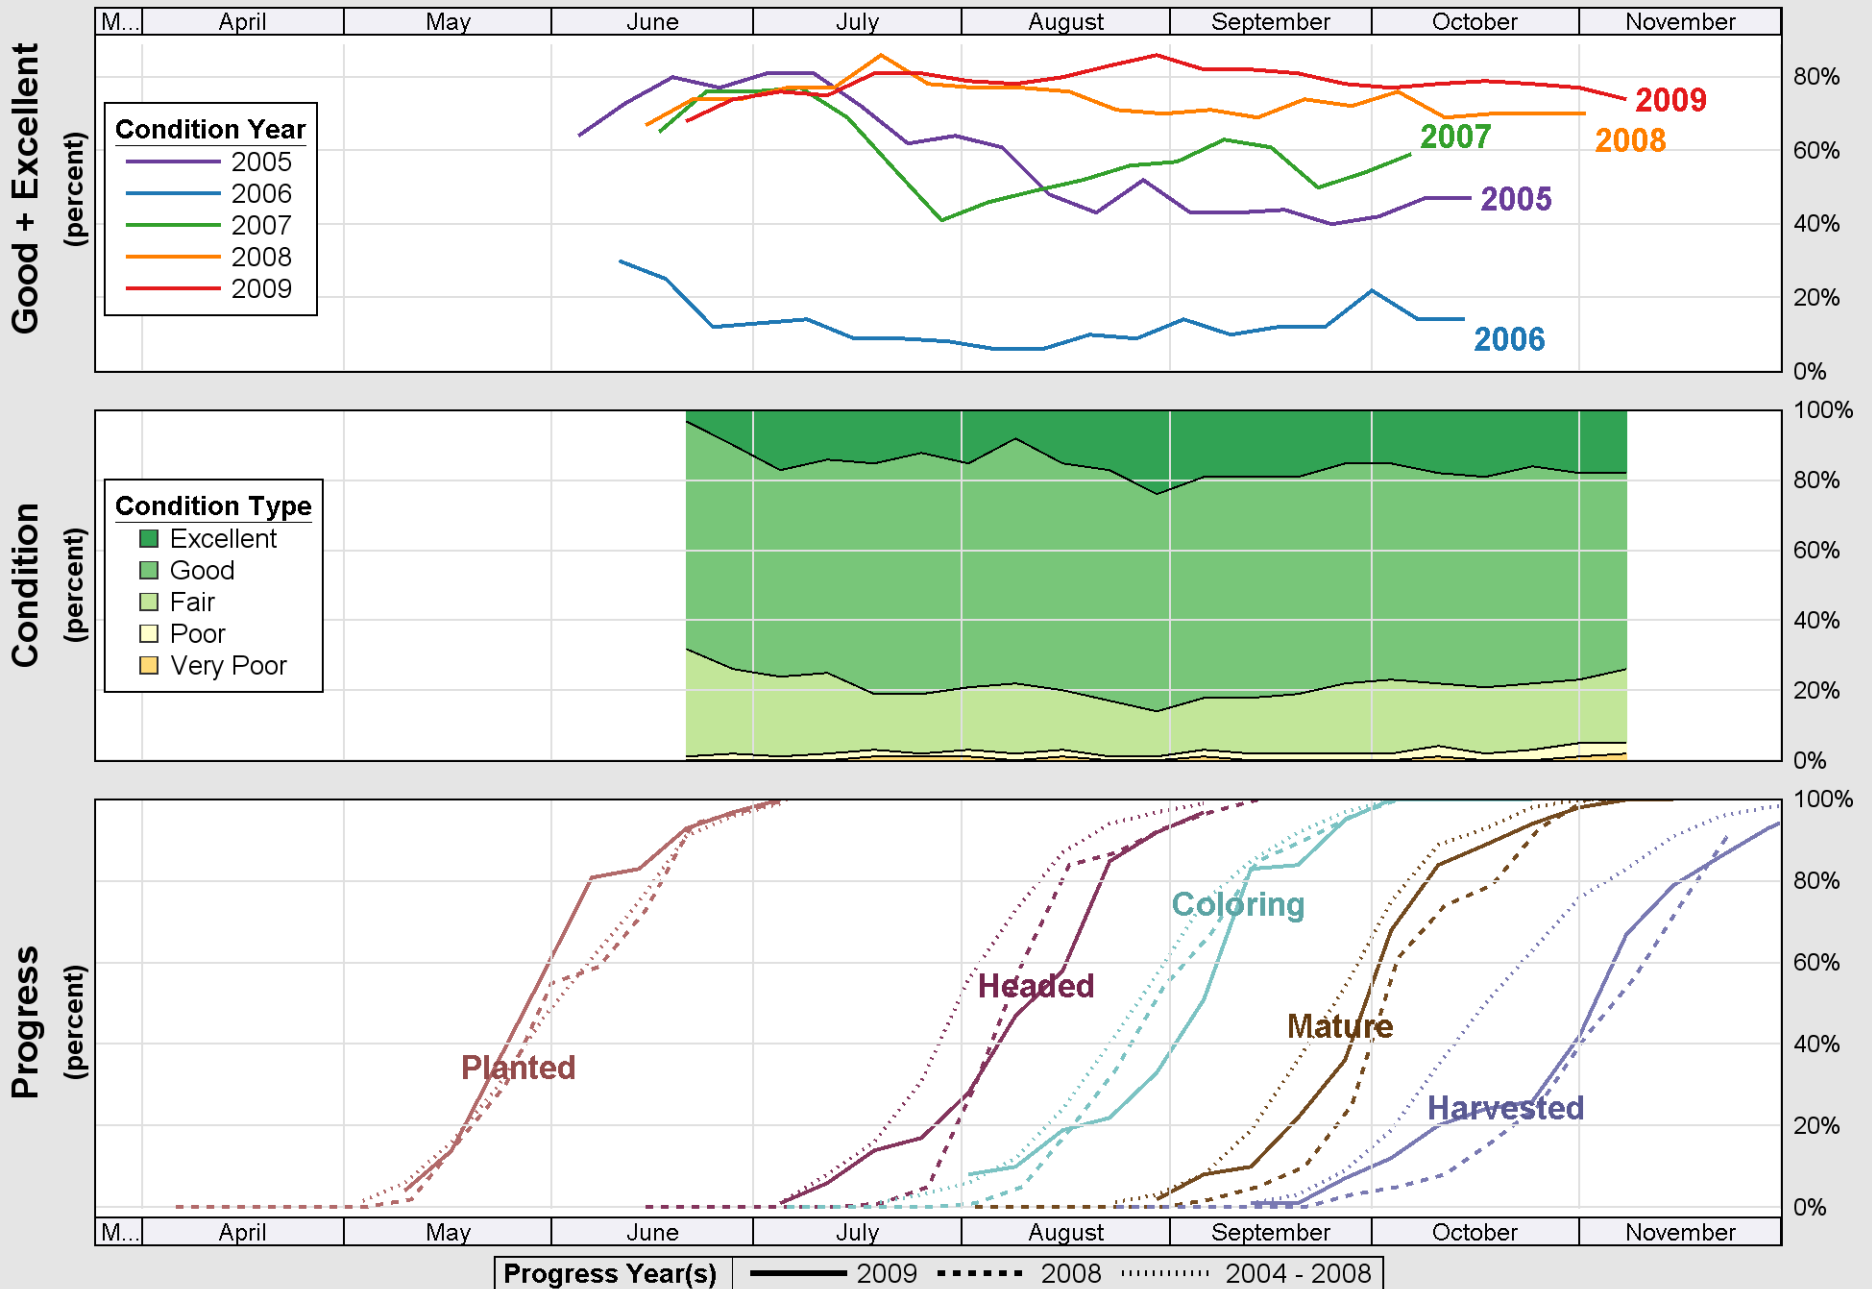

Source: National Agricultural Statistics Service (NASS), Crop Progress Report

Source: National Agricultural Statistics Service (NASS), Crop Progress Report

Crop Progress and Condition: Sorghum in South Dakota , 2009

Source: National Agricultural Statistics Service (NASS), Crop Progress Report

Source: National Agricultural Statistics Service (NASS), Crop Progress Report

Source: National Agricultural Statistics Service (NASS), Crop Progress Report