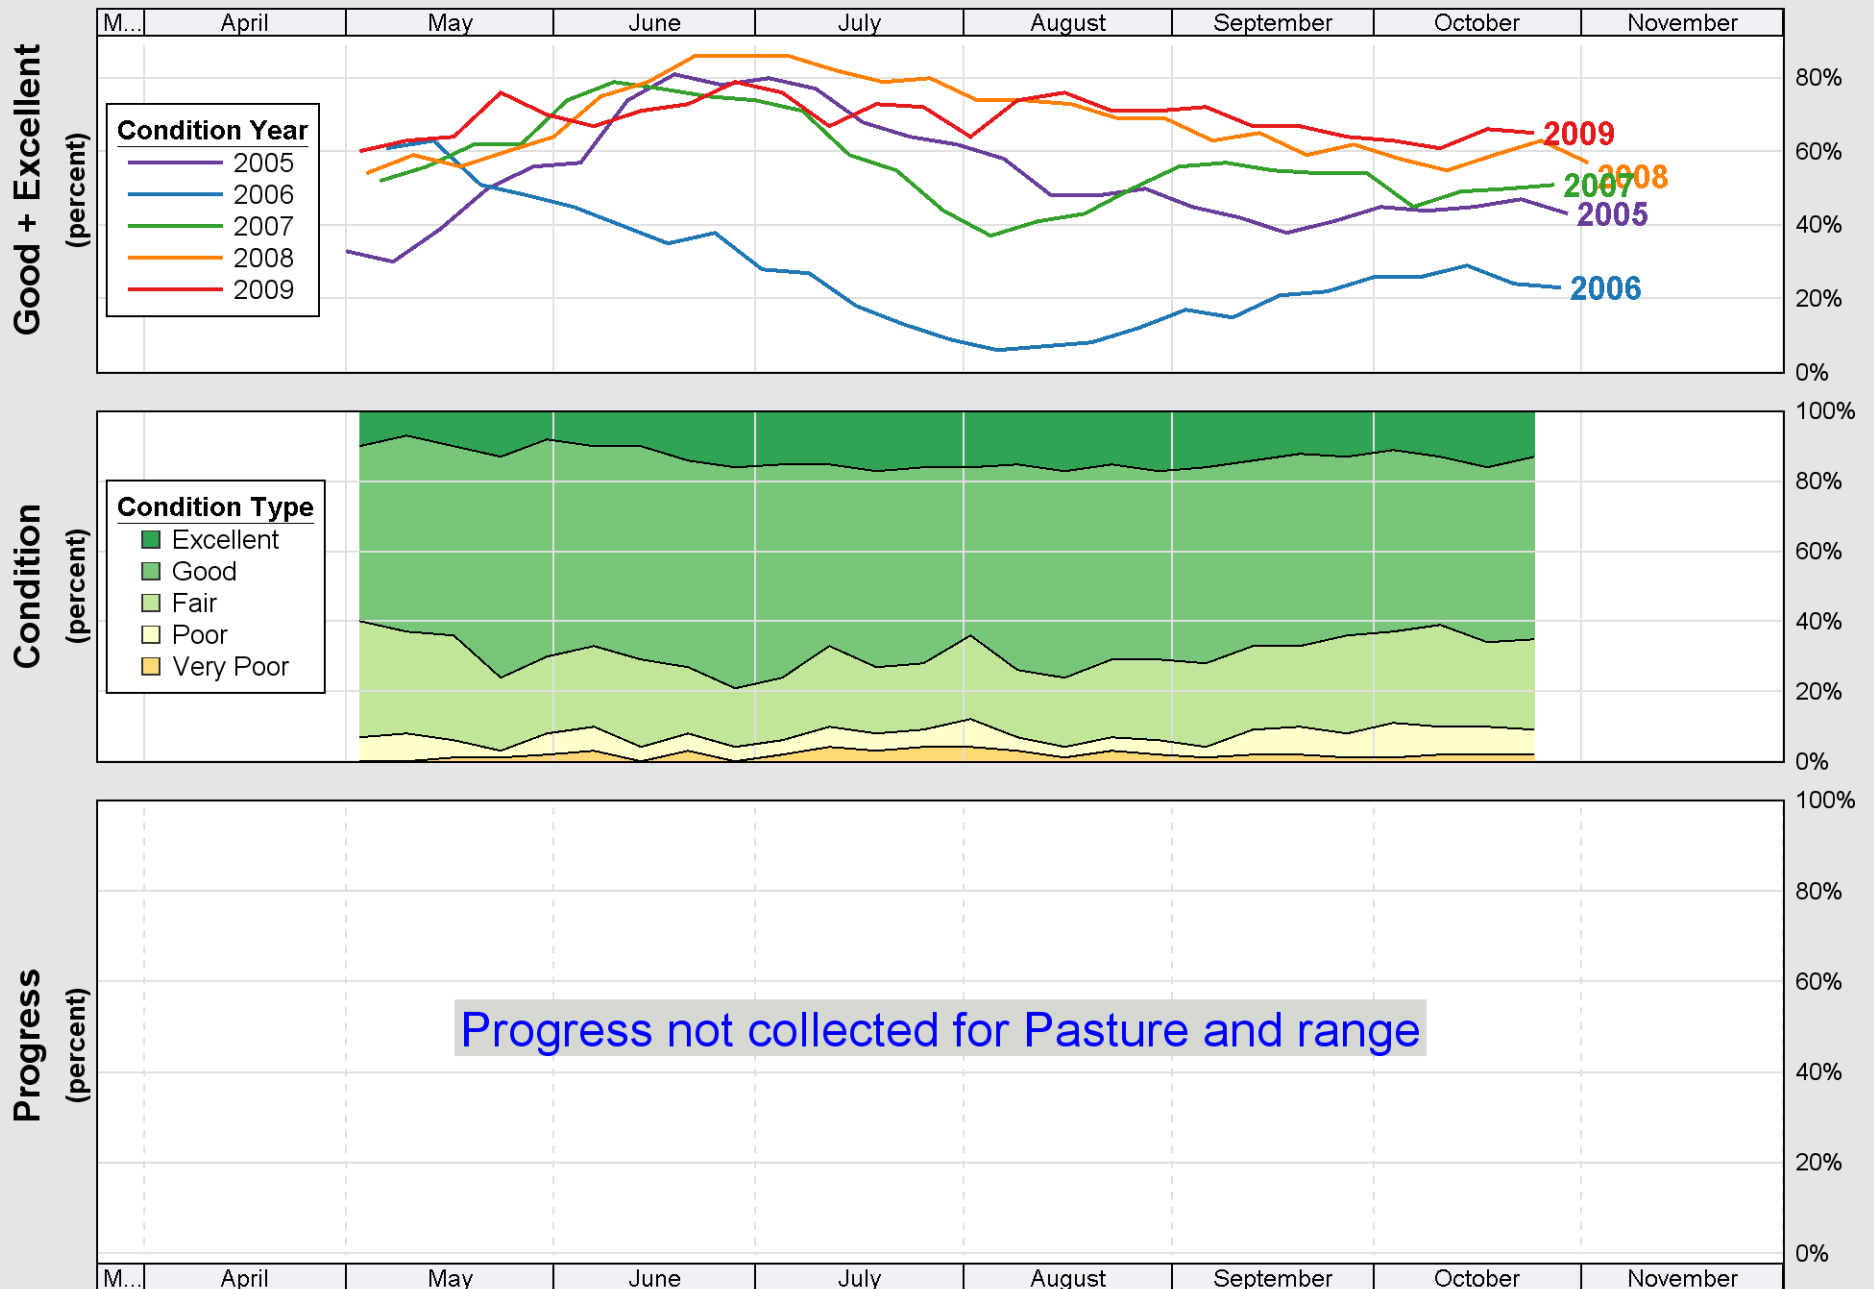

Source: National Agricultural Statistics Service (NASS), Crop Progress Report

Source: National Agricultural Statistics Service (NASS), Crop Progress Report

Crop Progress and Condition: Sorghum in South Dakota , 2009

Source: National Agricultural Statistics Service (NASS), Crop Progress Report

Source: National Agricultural Statistics Service (NASS), Crop Progress Report

Source: National Agricultural Statistics Service (NASS), Crop Progress Report