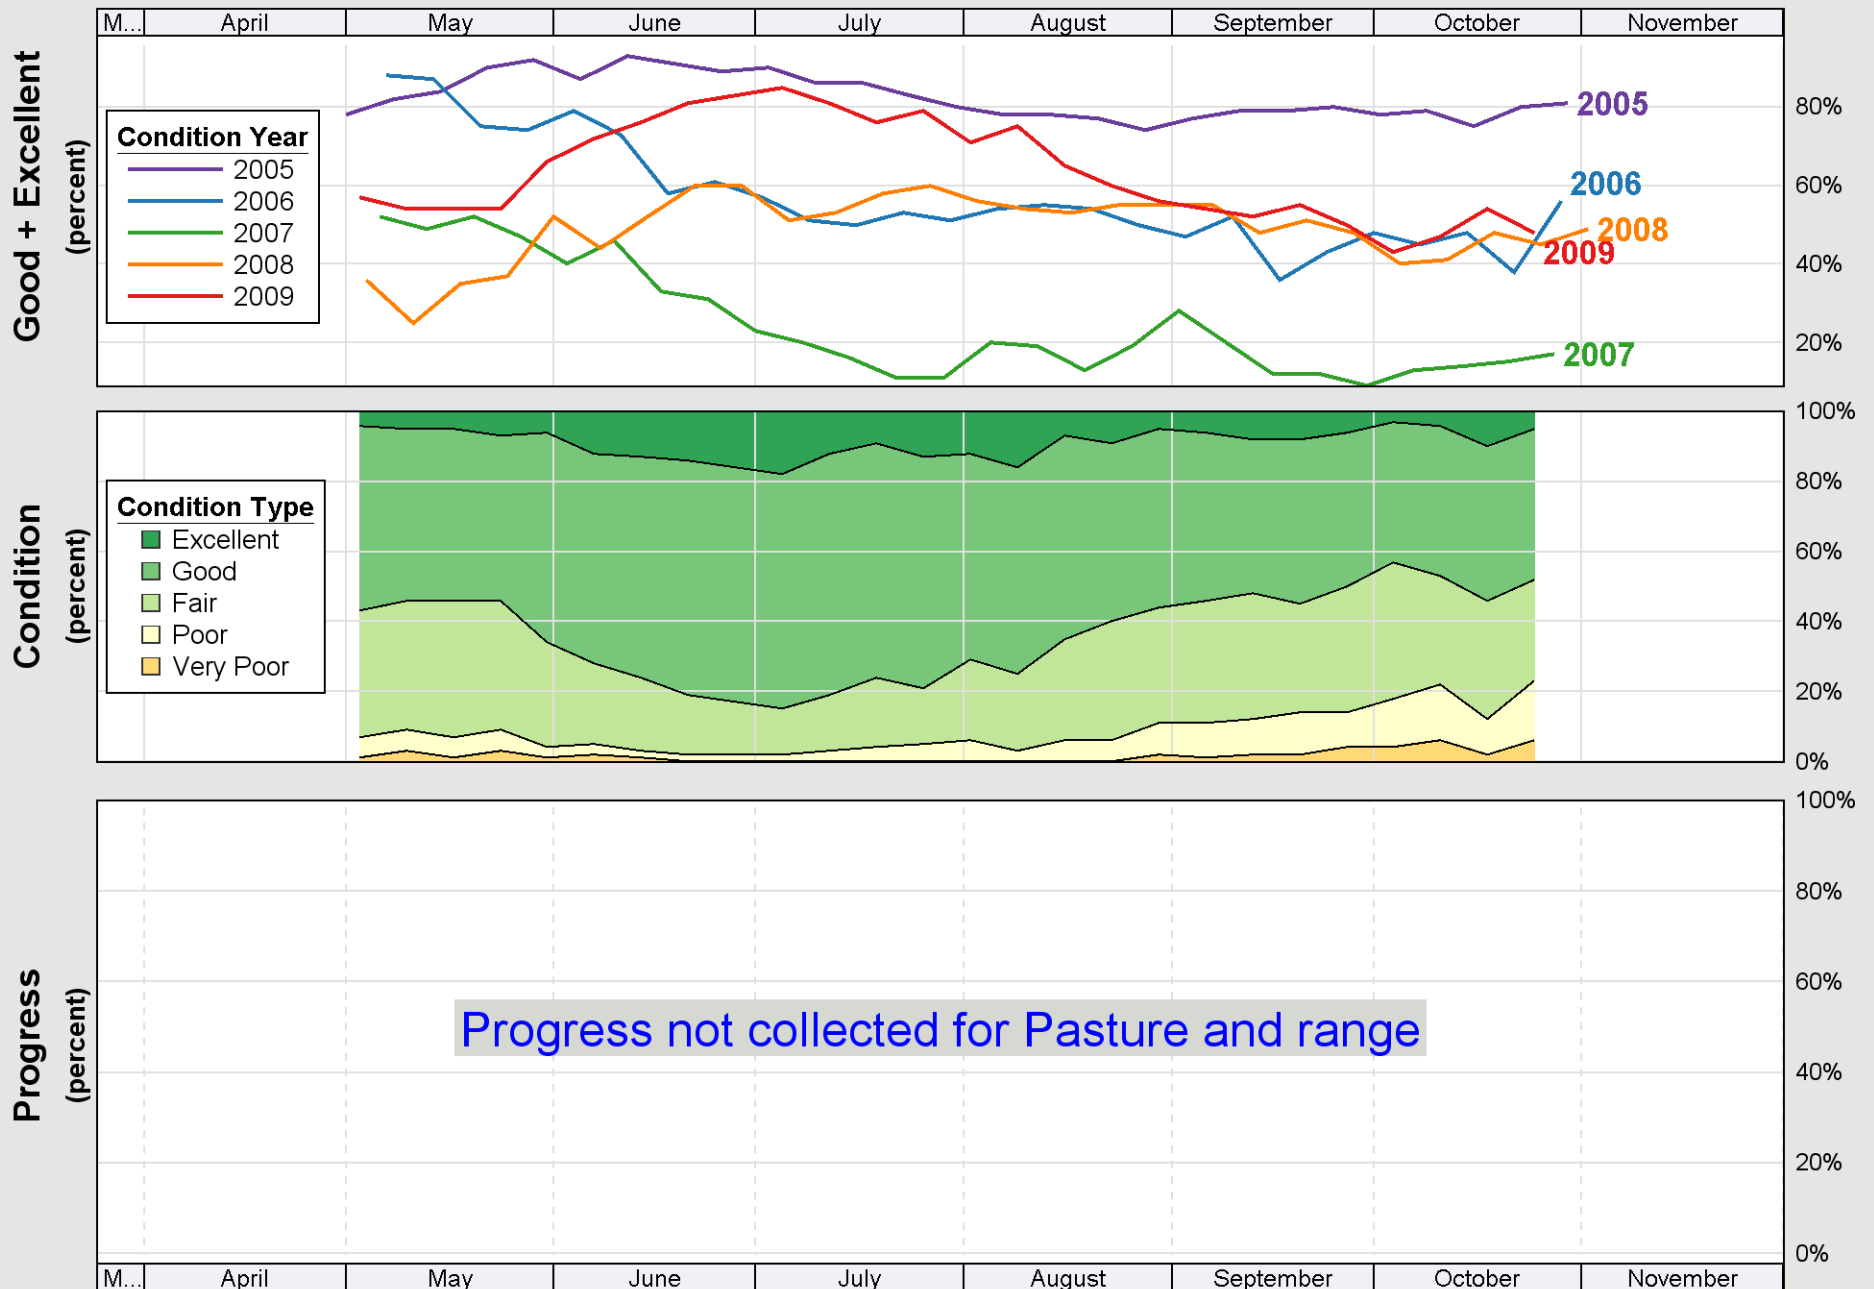

Crop Progress and Condition: Pasture and range in Utah , 2009

Source: National Agricultural Statistics Service (NASS), Crop Progress Report