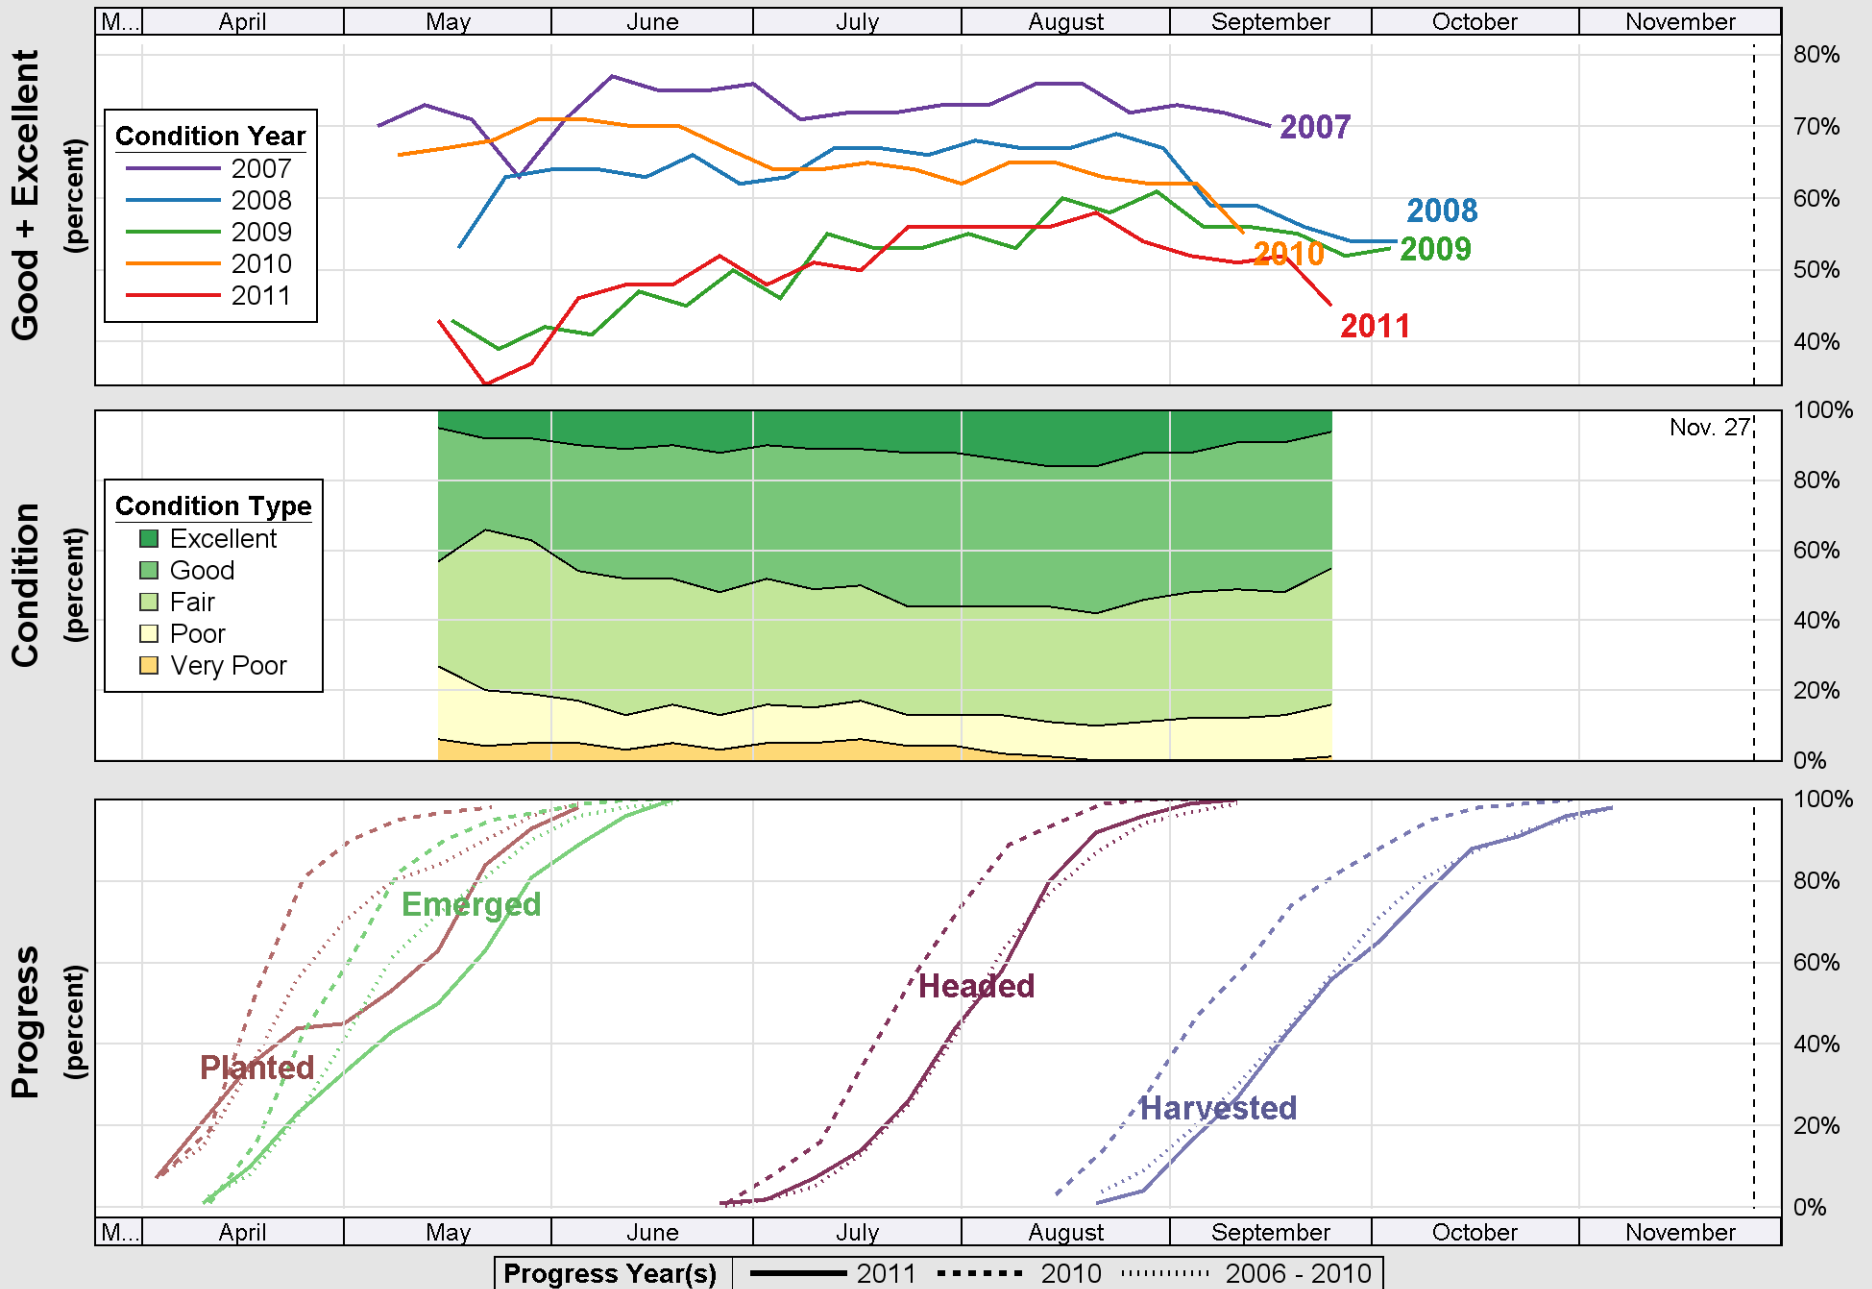

Source: National Agricultural Statistics Service (NASS), Crop Progress Report

Crop Progress and Condition: Rice in Arkansas , 2011

Source: National Agricultural Statistics Service (NASS), Crop Progress Report

Crop Progress and Condition: Sorghum in Arkansas , 2011

Source: National Agricultural Statistics Service (NASS), Crop Progress Report

Source: National Agricultural Statistics Service (NASS), Crop Progress Report