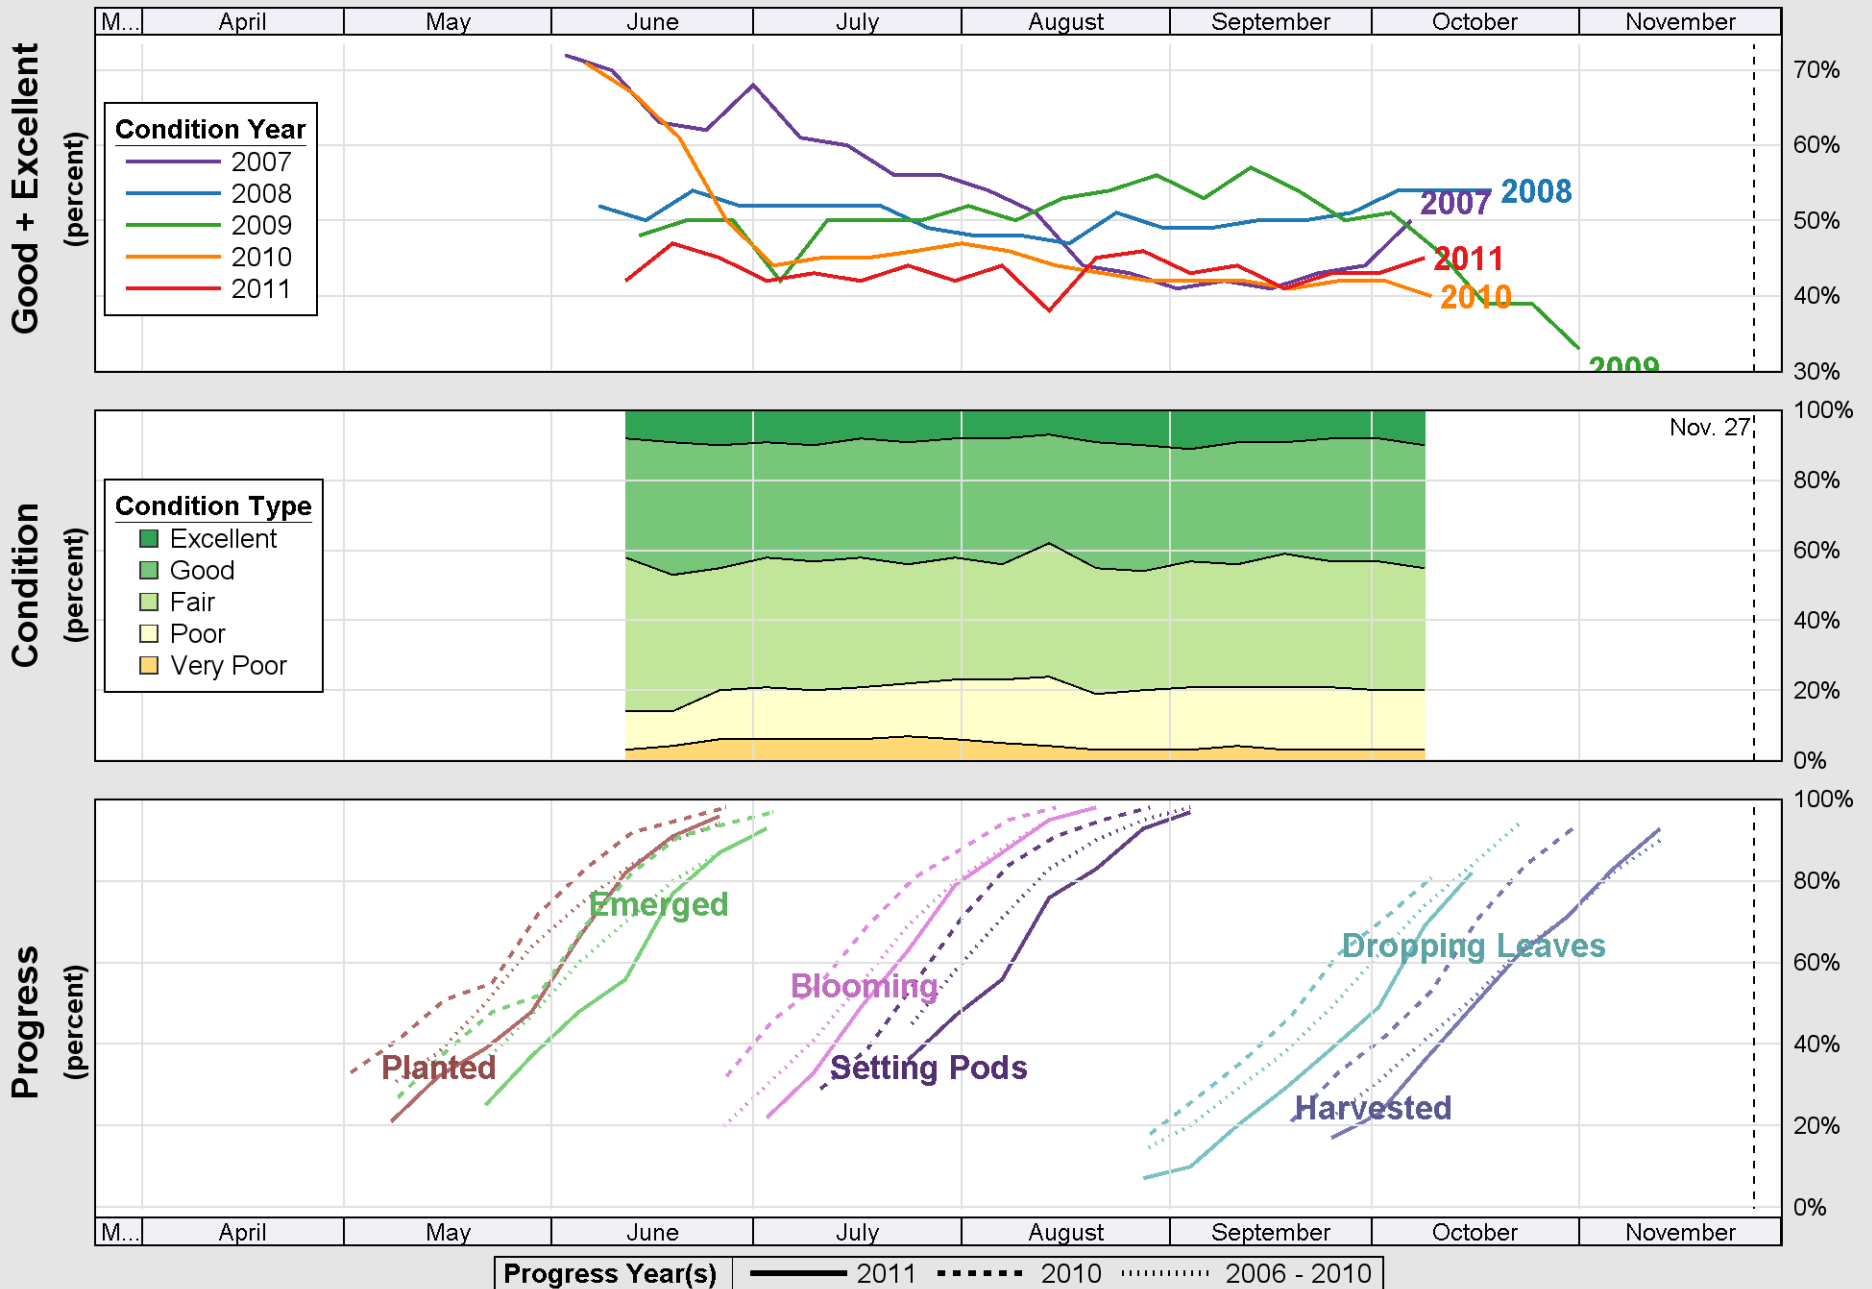

Source: National Agricultural Statistics Service (NASS), Crop Progress Report

Crop Progress and Condition: Rice in Arkansas , 2011

Source: National Agricultural Statistics Service (NASS), Crop Progress Report

Crop Progress and Condition: Sorghum in Arkansas , 2011

Source: National Agricultural Statistics Service (NASS), Crop Progress Report

Source: National Agricultural Statistics Service (NASS), Crop Progress Report