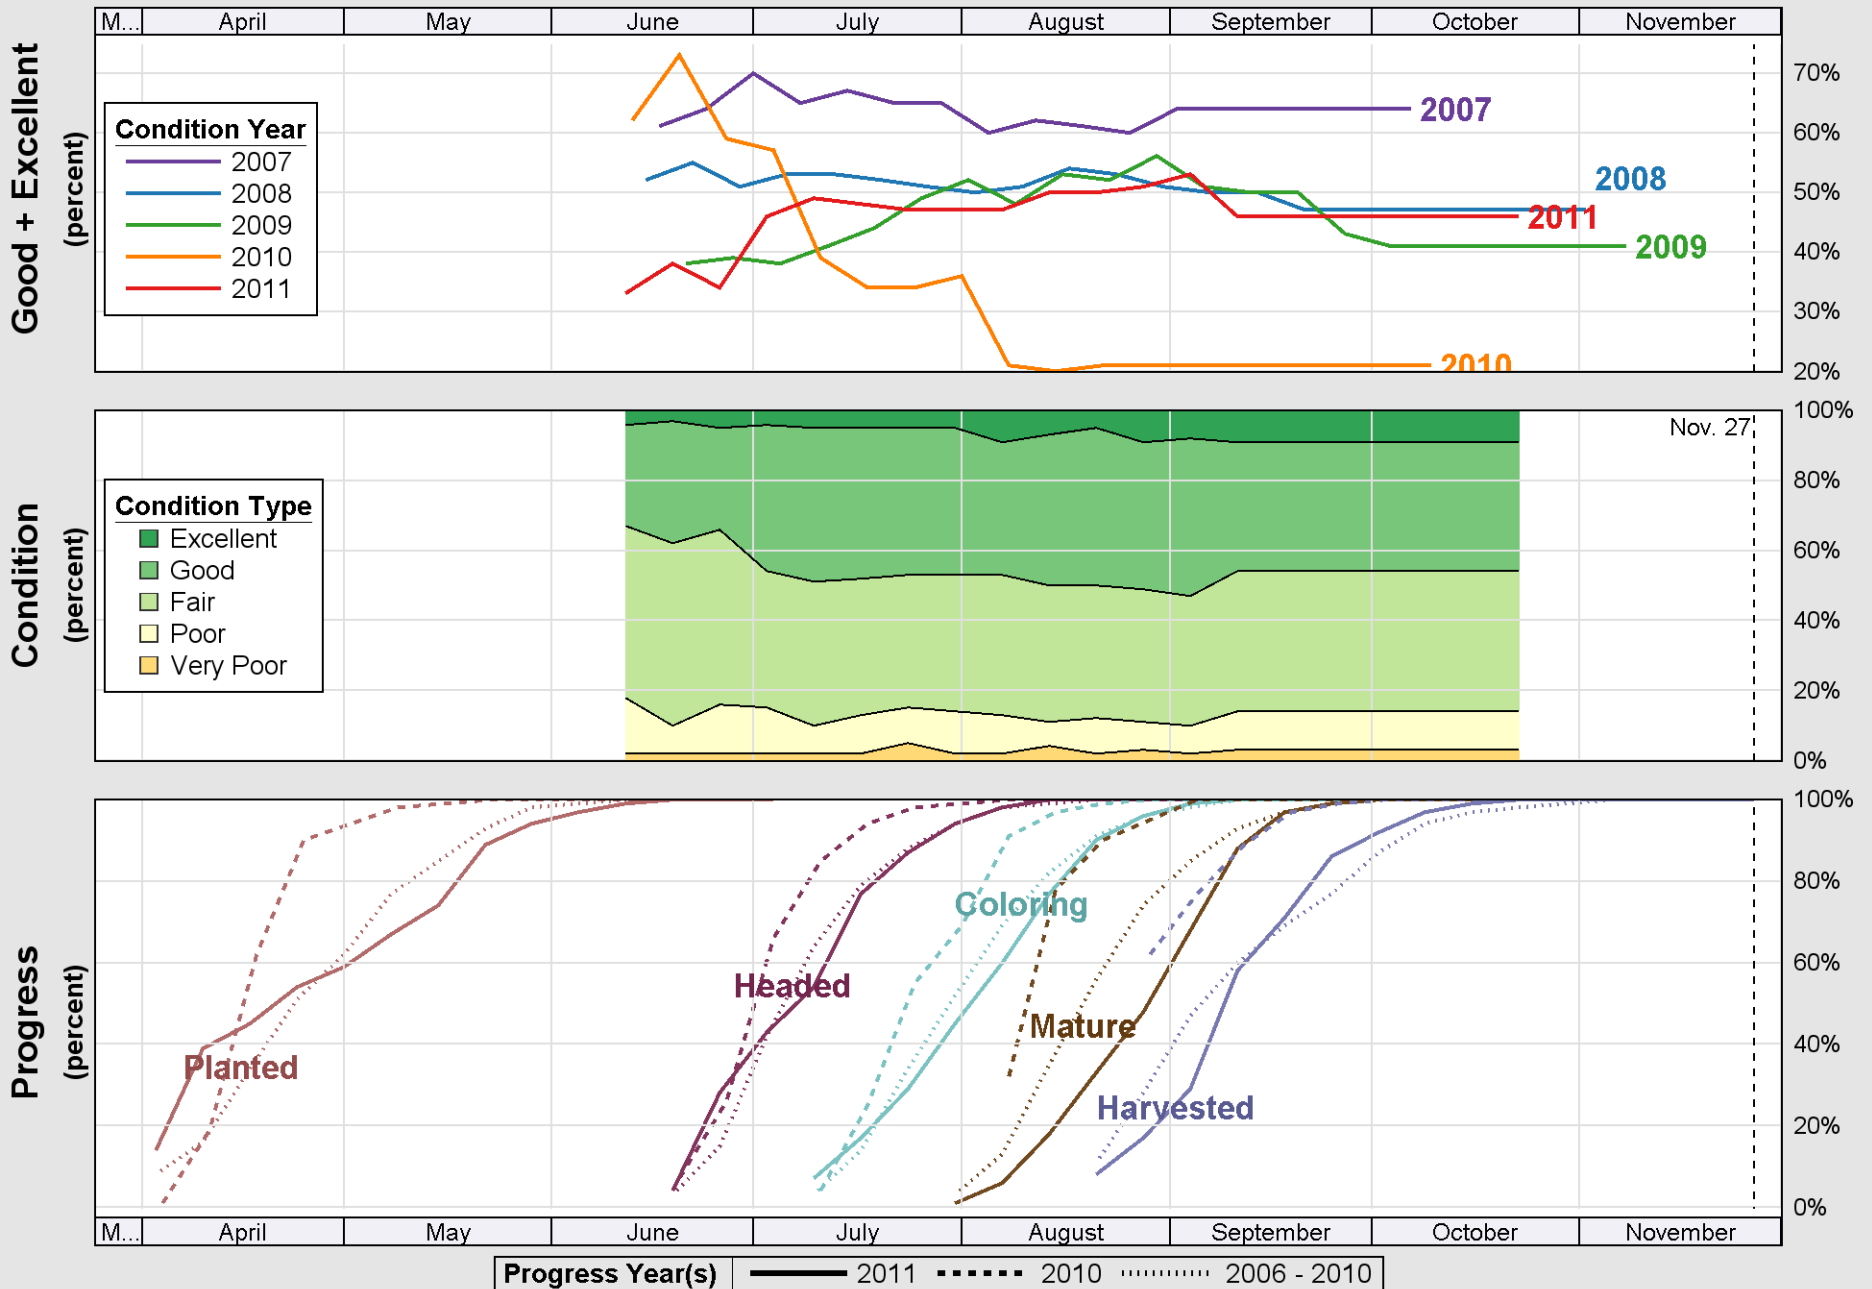

Source: National Agricultural Statistics Service (NASS), Crop Progress Report

Crop Progress and Condition: Rice in Arkansas , 2011

Source: National Agricultural Statistics Service (NASS), Crop Progress Report

Crop Progress and Condition: Sorghum in Arkansas , 2011

Source: National Agricultural Statistics Service (NASS), Crop Progress Report

Source: National Agricultural Statistics Service (NASS), Crop Progress Report