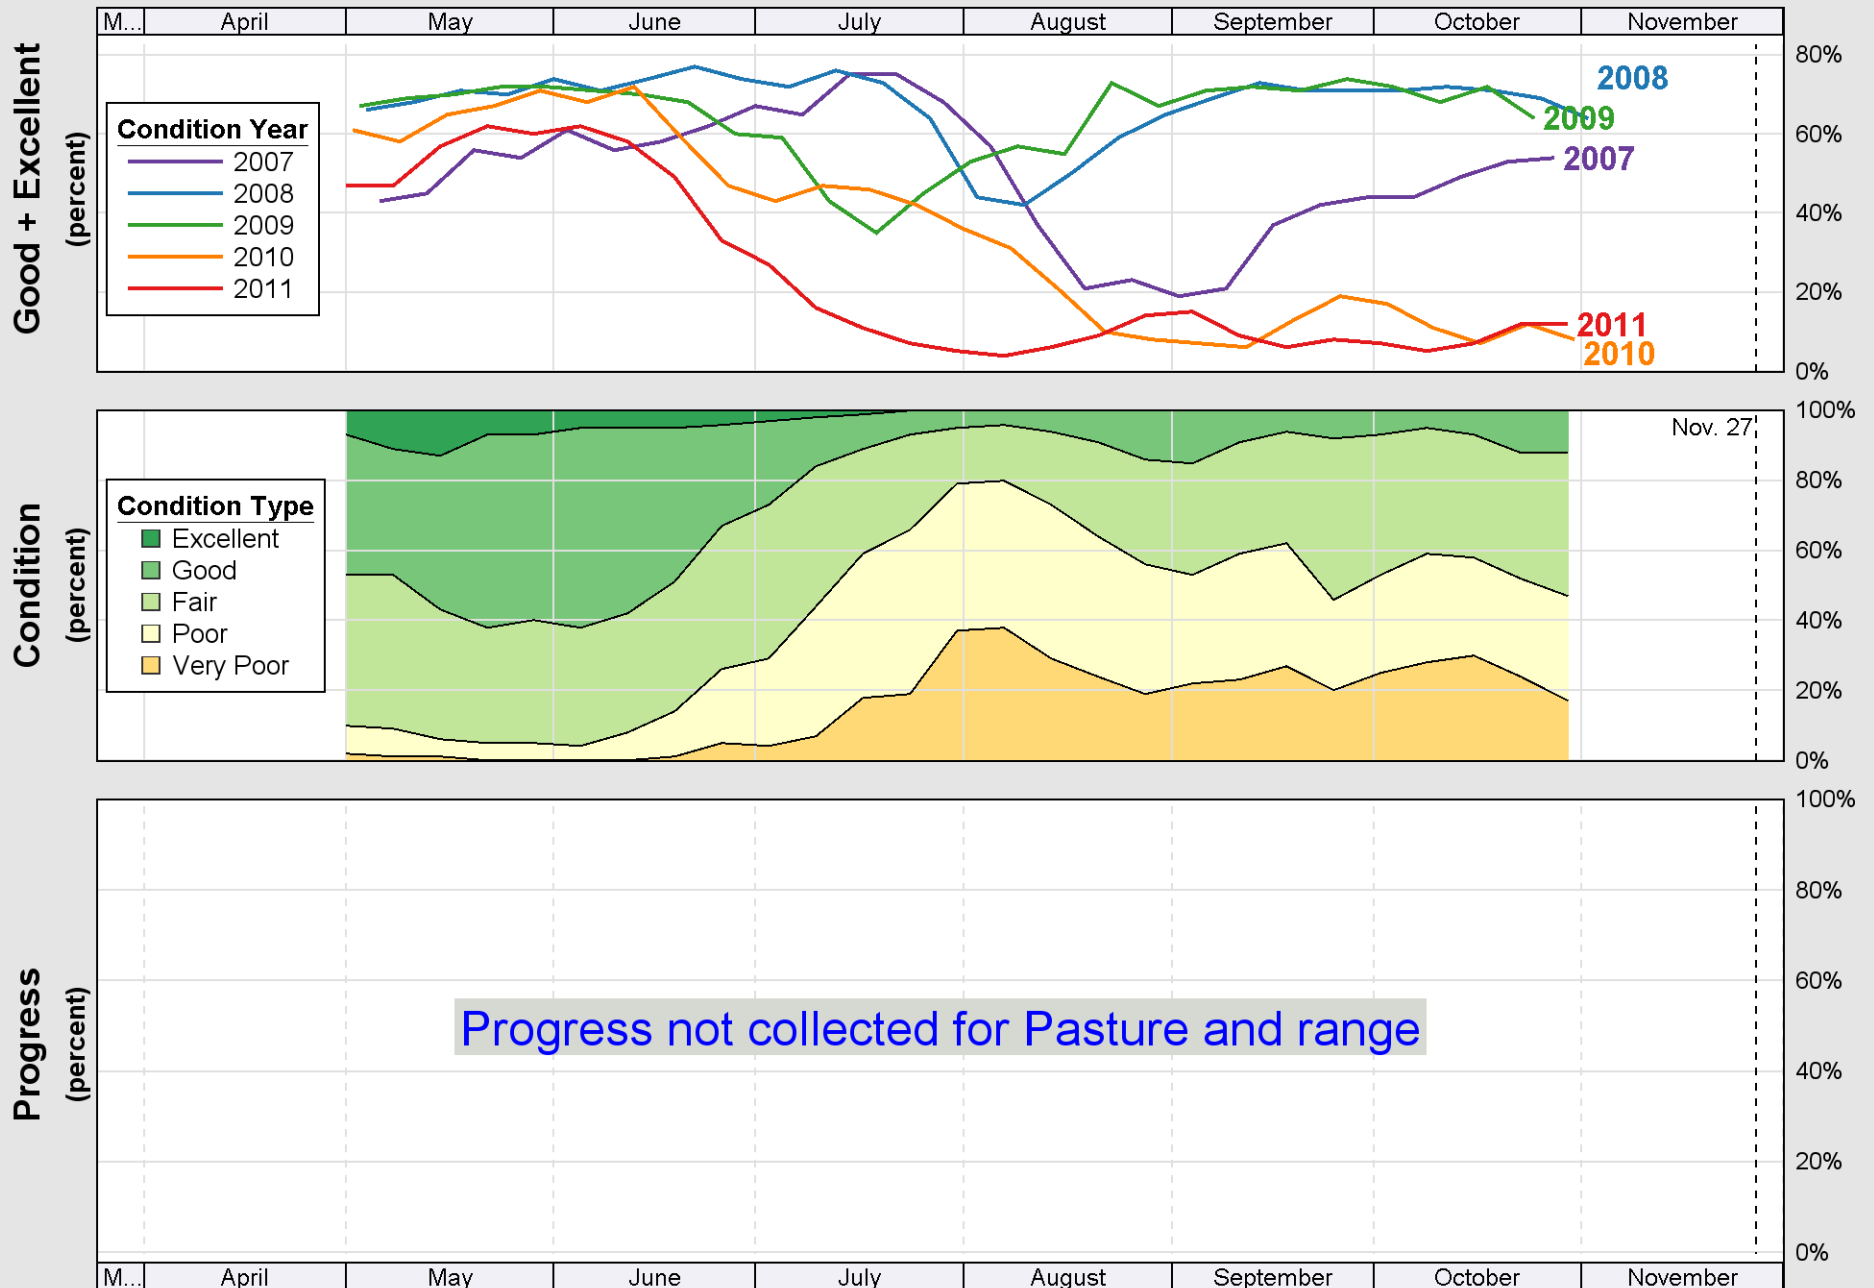

Source: National Agricultural Statistics Service (NASS), Crop Progress Report

Crop Progress and Condition: Rice in Arkansas , 2011

Source: National Agricultural Statistics Service (NASS), Crop Progress Report

Crop Progress and Condition: Sorghum in Arkansas , 2011

Source: National Agricultural Statistics Service (NASS), Crop Progress Report

Source: National Agricultural Statistics Service (NASS), Crop Progress Report