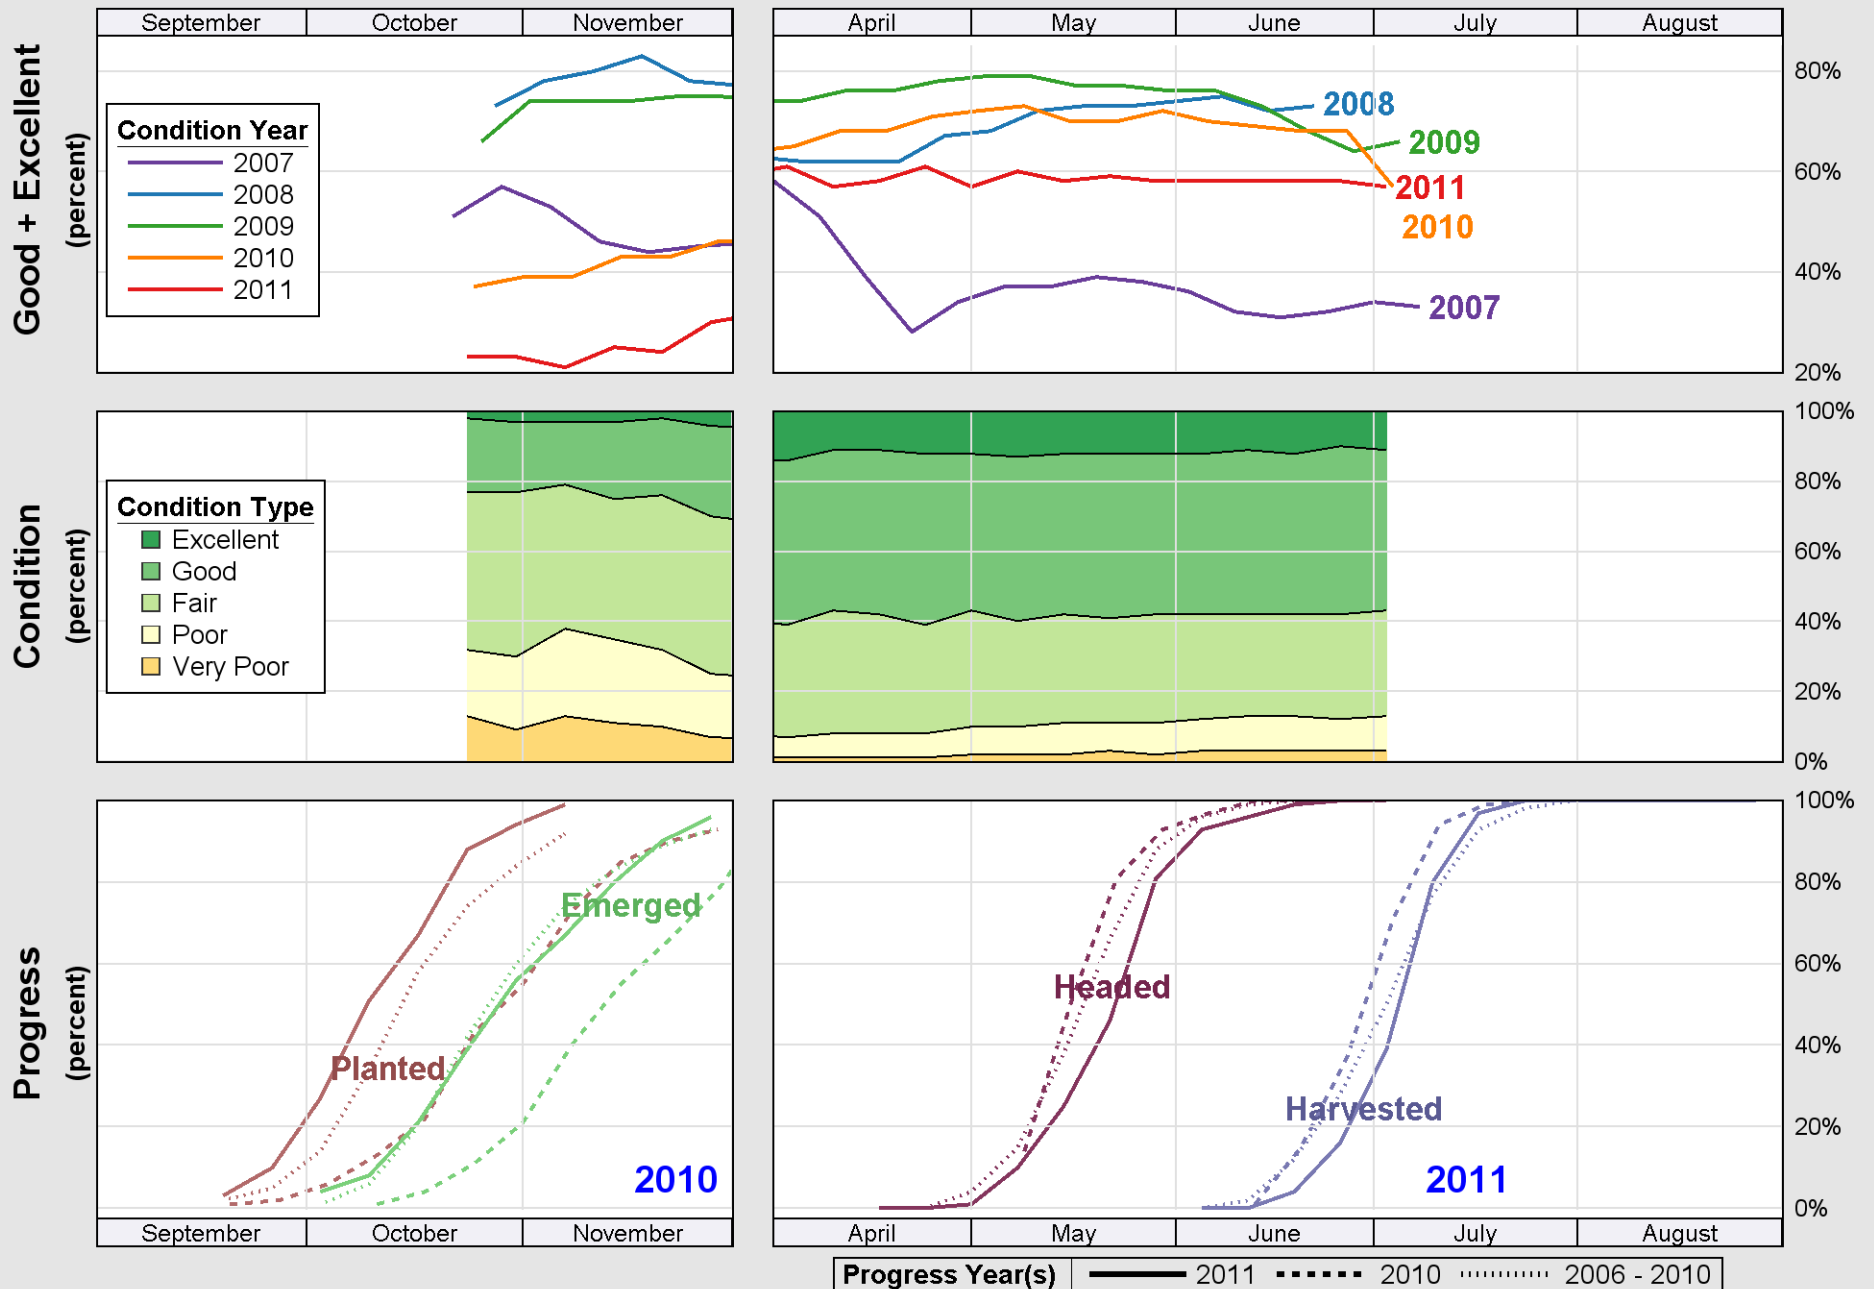

Crop Progress and Condition: Corn in Indiana , 2011

Source: National Agricultural Statistics Service (NASS), Crop Progress Report

Source: National Agricultural Statistics Service (NASS), Crop Progress Report

Crop Progress and Condition: Winter wheat in Indiana , 2011

Source: National Agricultural Statistics Service (NASS), Crop Progress Report