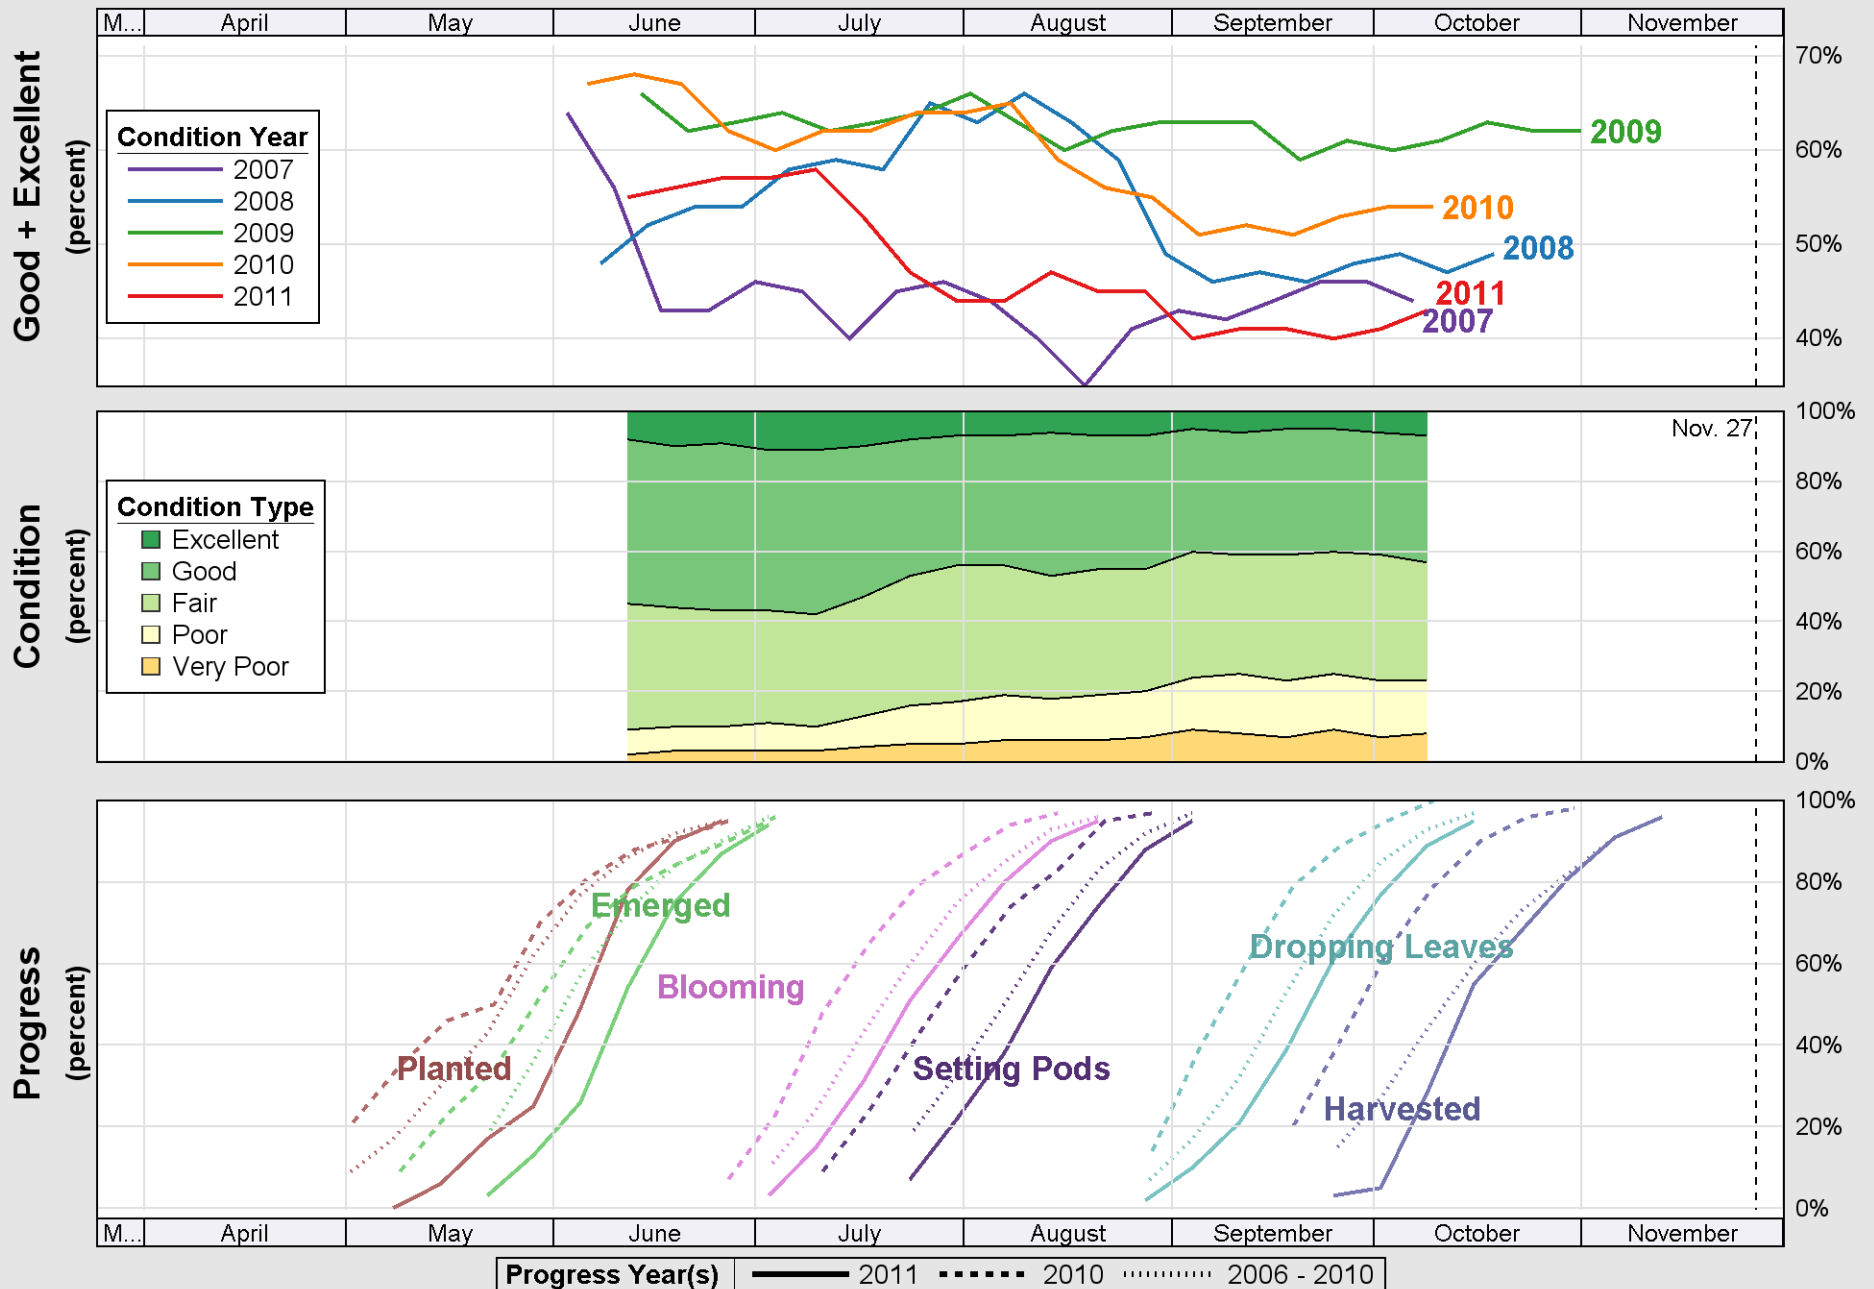

Crop Progress and Condition: Corn in Indiana , 2011

Source: National Agricultural Statistics Service (NASS), Crop Progress Report

Source: National Agricultural Statistics Service (NASS), Crop Progress Report

Crop Progress and Condition: Winter wheat in Indiana , 2011

Source: National Agricultural Statistics Service (NASS), Crop Progress Report