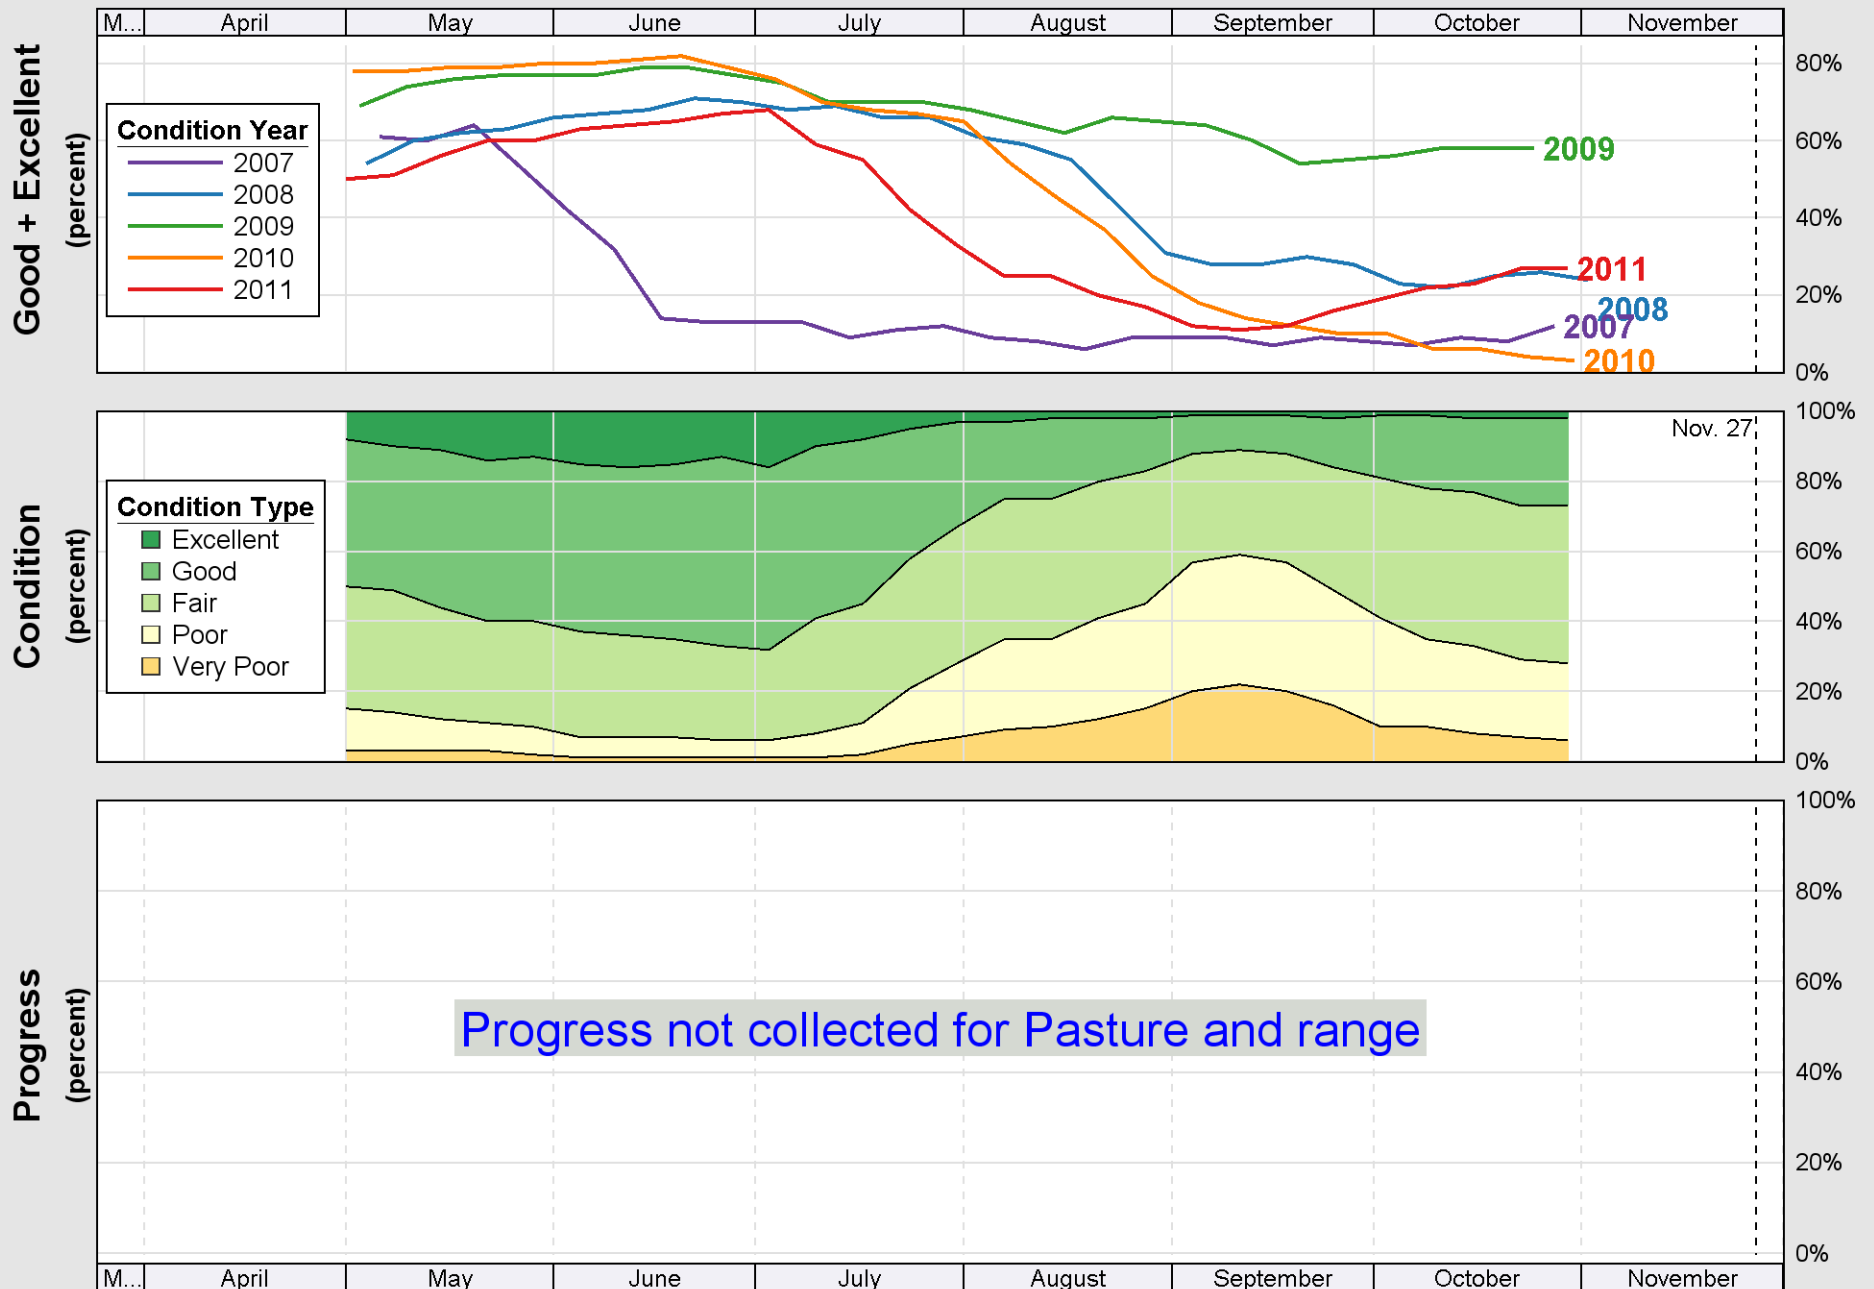

Crop Progress and Condition: Corn in Indiana , 2011

Source: National Agricultural Statistics Service (NASS), Crop Progress Report

Source: National Agricultural Statistics Service (NASS), Crop Progress Report

Crop Progress and Condition: Winter wheat in Indiana , 2011

Source: National Agricultural Statistics Service (NASS), Crop Progress Report