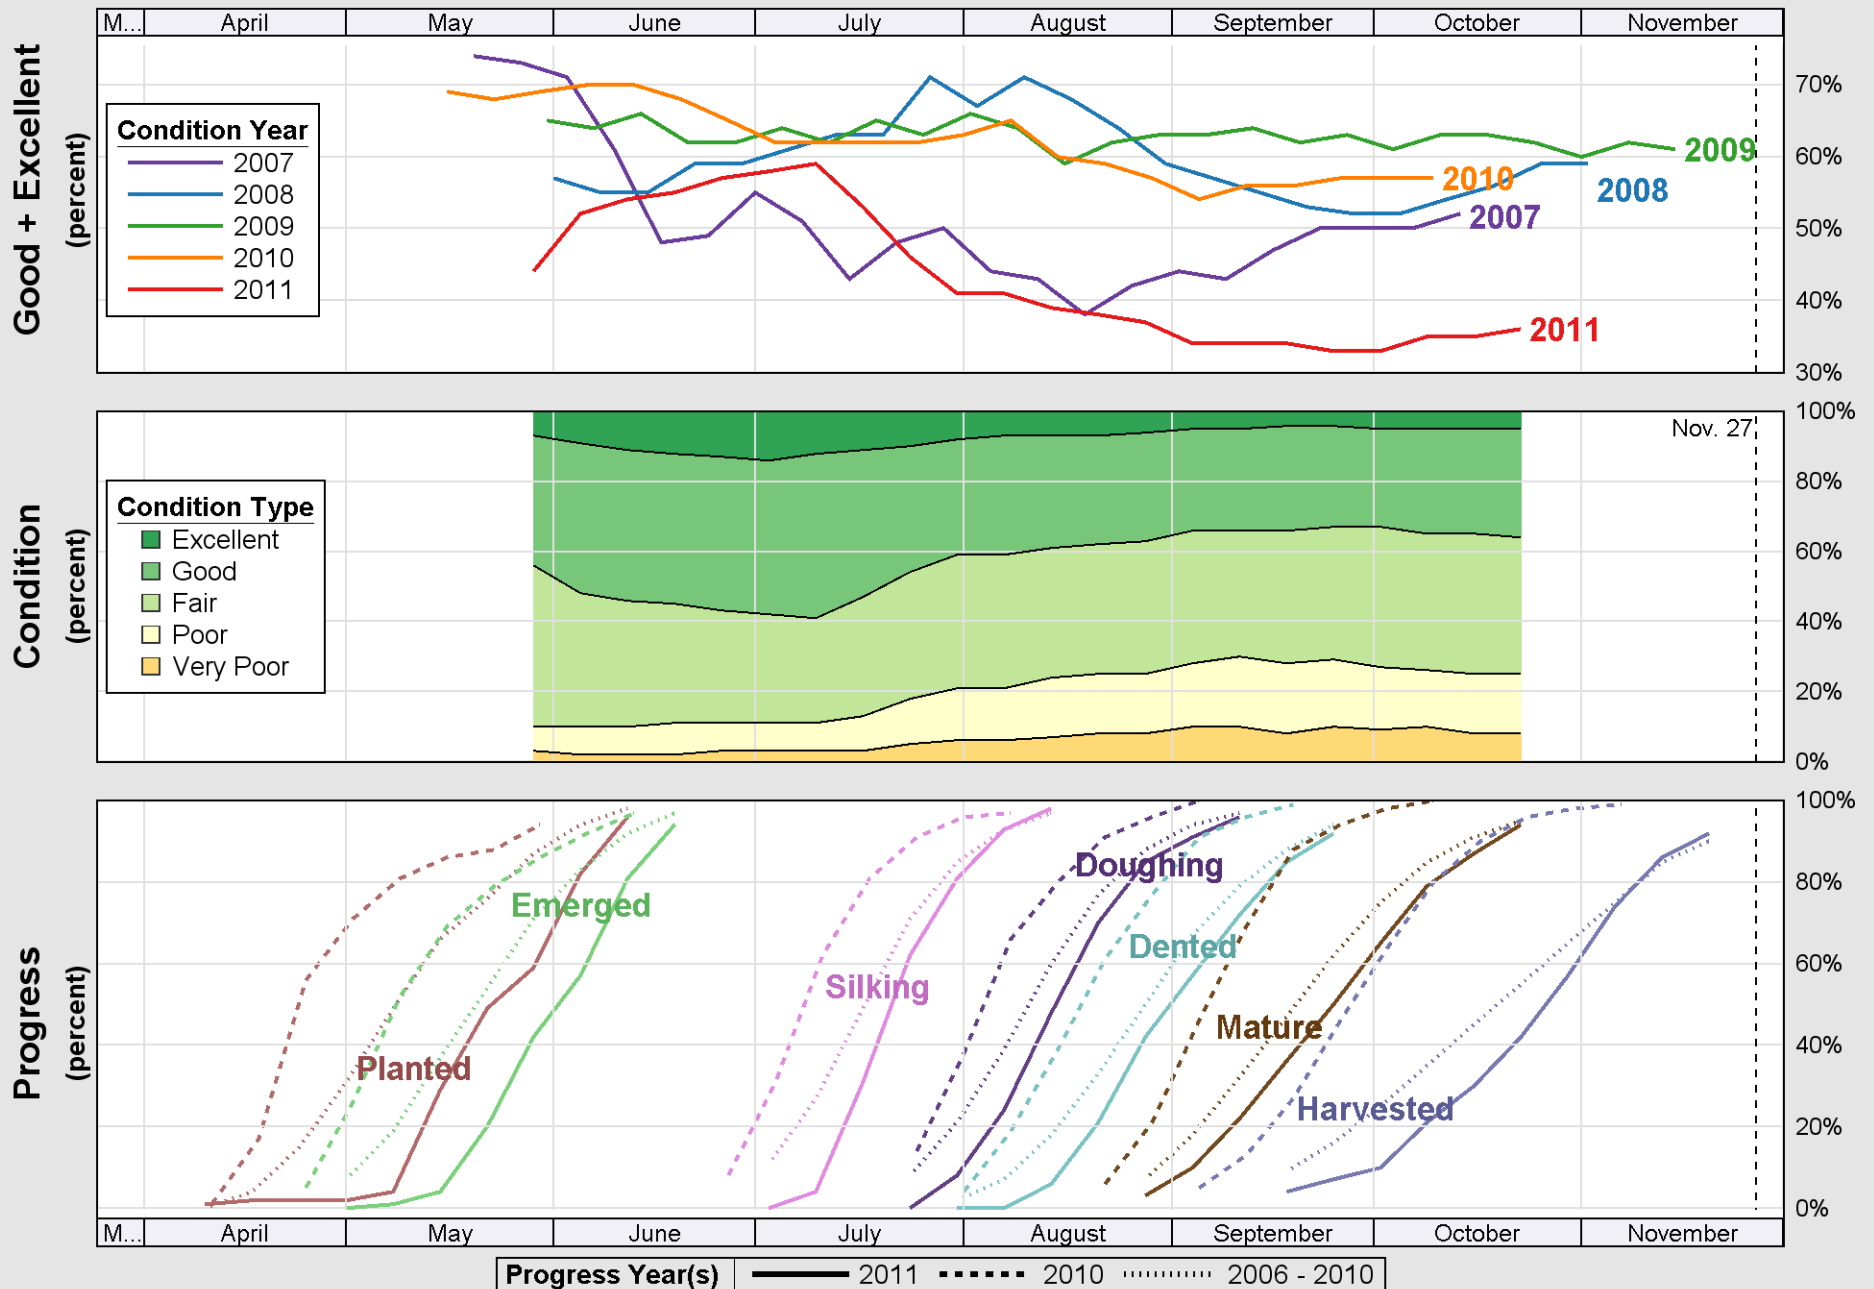

Crop Progress and Condition: Corn in Indiana , 2011

Source: National Agricultural Statistics Service (NASS), Crop Progress Report

Source: National Agricultural Statistics Service (NASS), Crop Progress Report

Crop Progress and Condition: Winter wheat in Indiana , 2011

Source: National Agricultural Statistics Service (NASS), Crop Progress Report