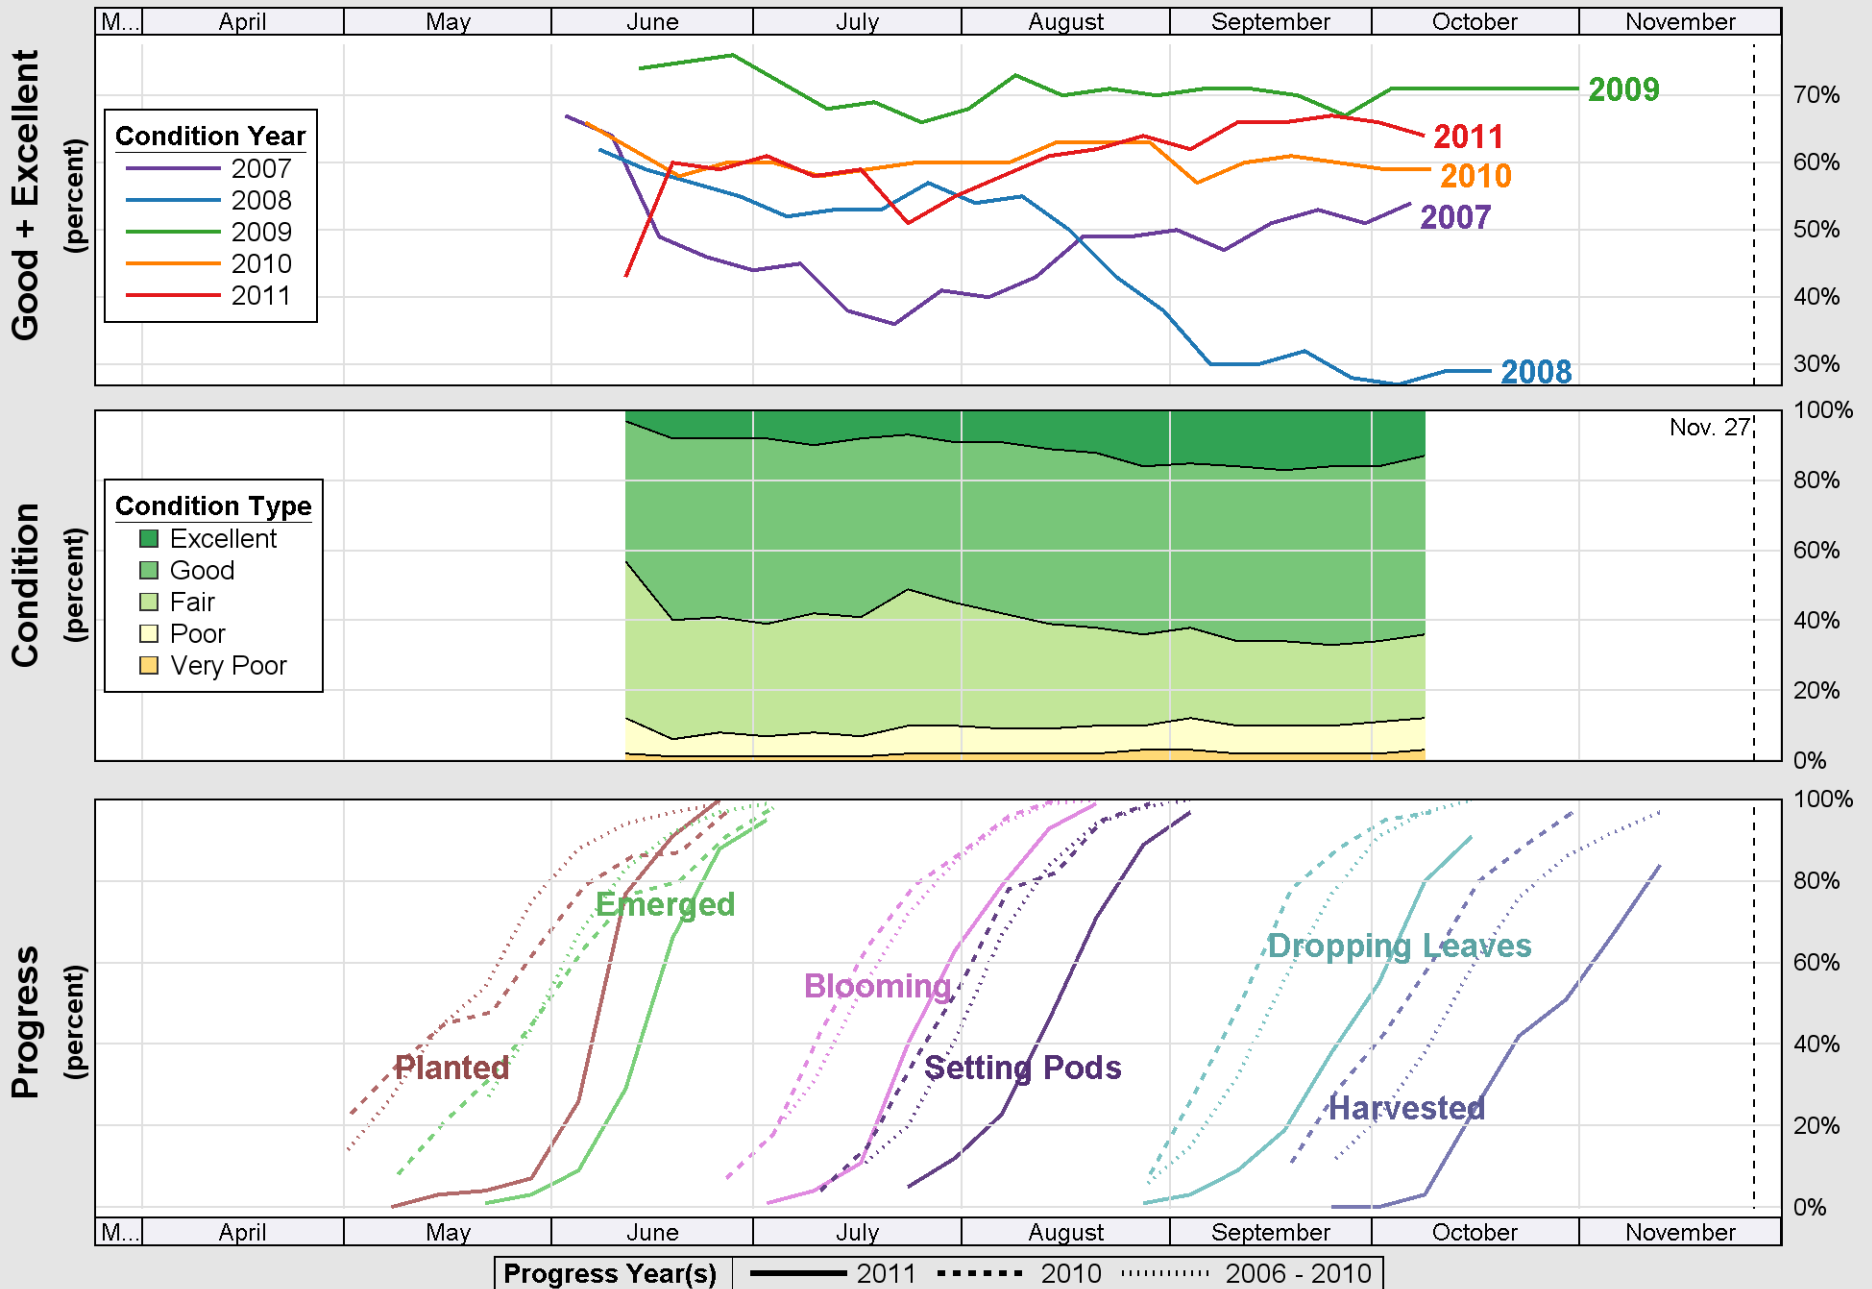

Crop Progress and Condition: Corn in Ohio , 2011

Source: National Agricultural Statistics Service (NASS), Crop Progress Report

Source: National Agricultural Statistics Service (NASS), Crop Progress Report

Crop Progress and Condition: Soybeans in Ohio , 2011

Source: National Agricultural Statistics Service (NASS), Crop Progress Report