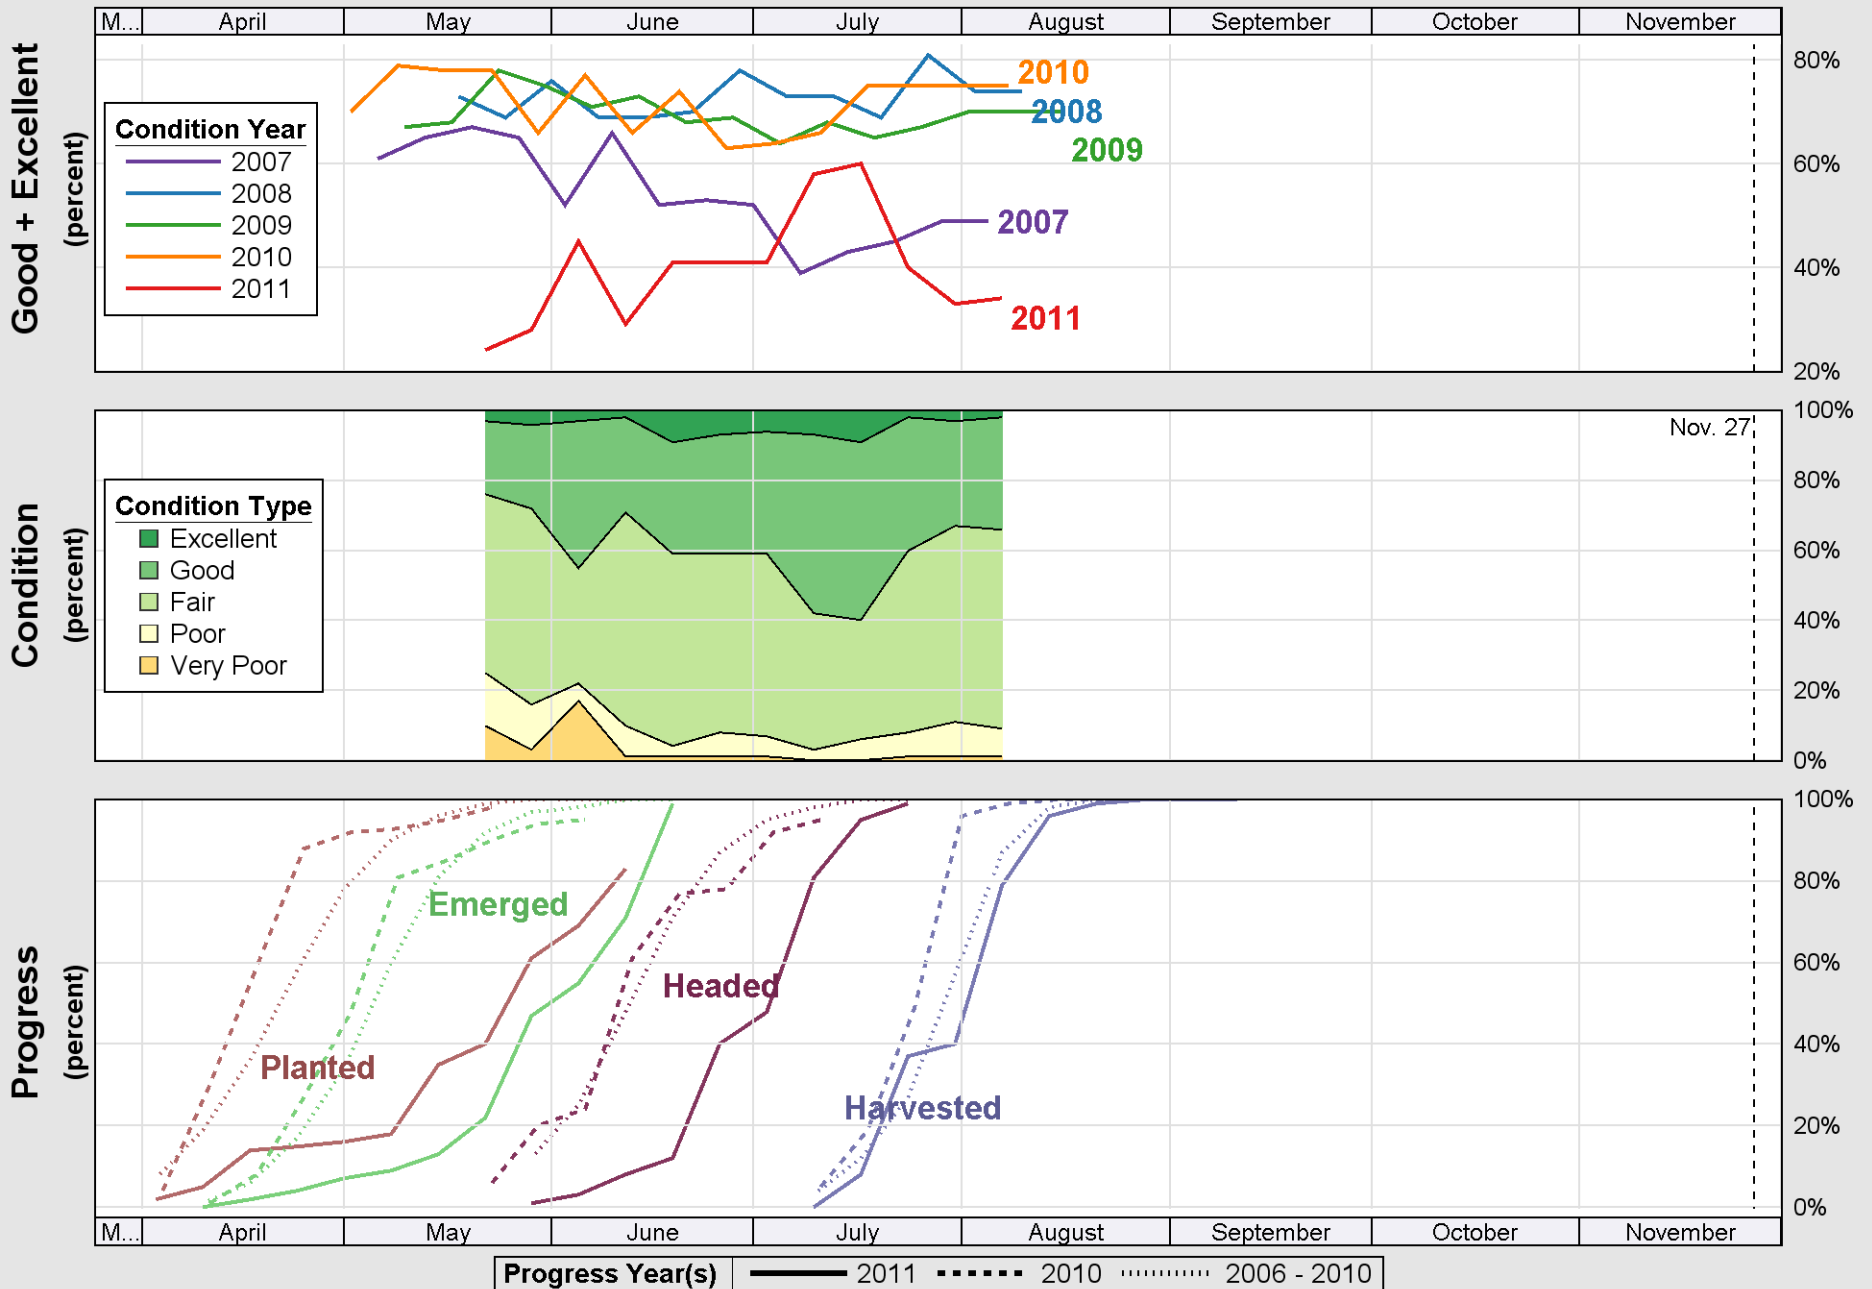

Crop Progress and Condition: Corn in Ohio , 2011

Source: National Agricultural Statistics Service (NASS), Crop Progress Report

Source: National Agricultural Statistics Service (NASS), Crop Progress Report

Crop Progress and Condition: Soybeans in Ohio , 2011

Source: National Agricultural Statistics Service (NASS), Crop Progress Report