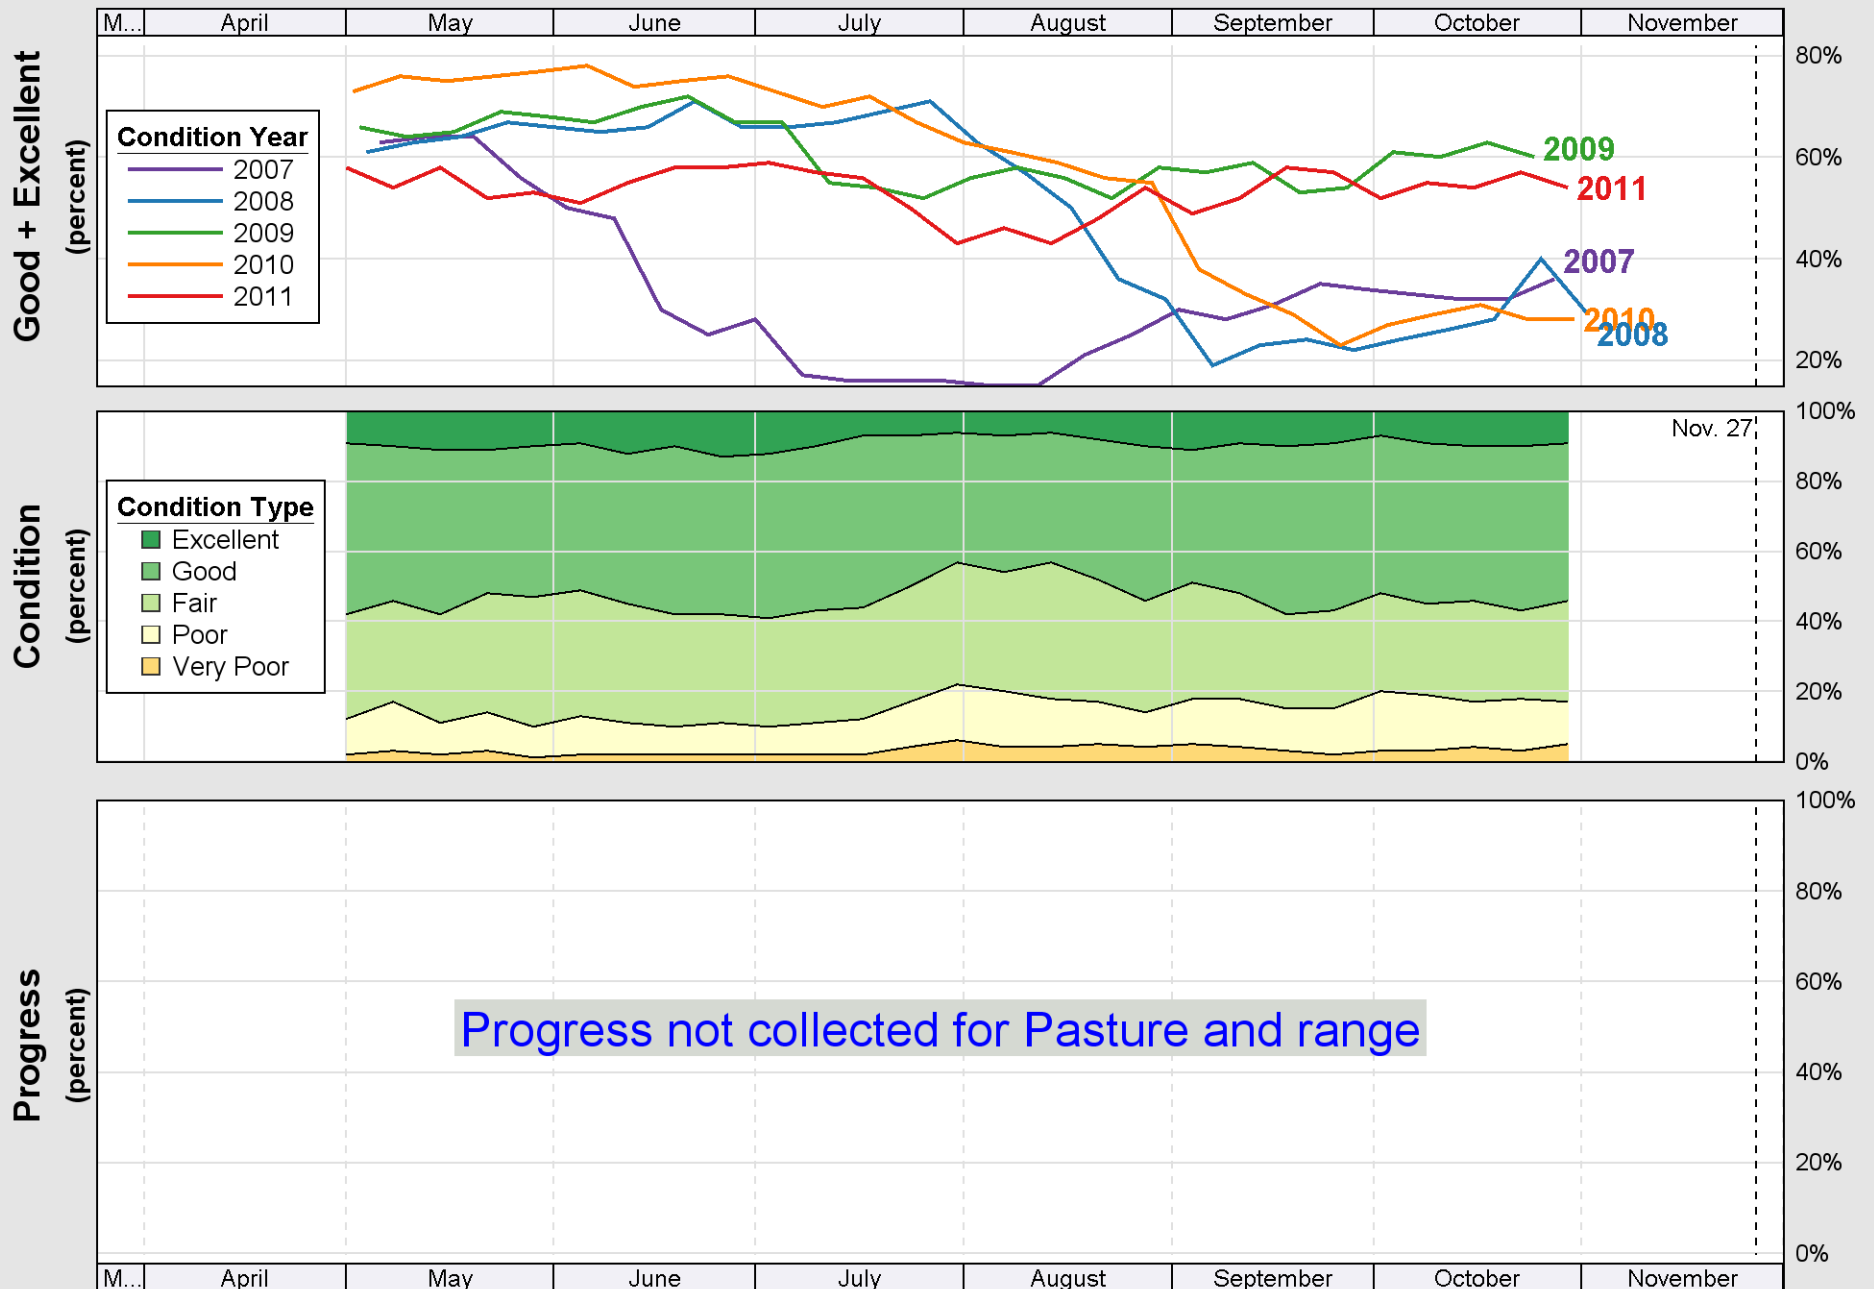

Crop Progress and Condition: Corn in Ohio , 2011

Source: National Agricultural Statistics Service (NASS), Crop Progress Report

Source: National Agricultural Statistics Service (NASS), Crop Progress Report

Crop Progress and Condition: Soybeans in Ohio , 2011

Source: National Agricultural Statistics Service (NASS), Crop Progress Report