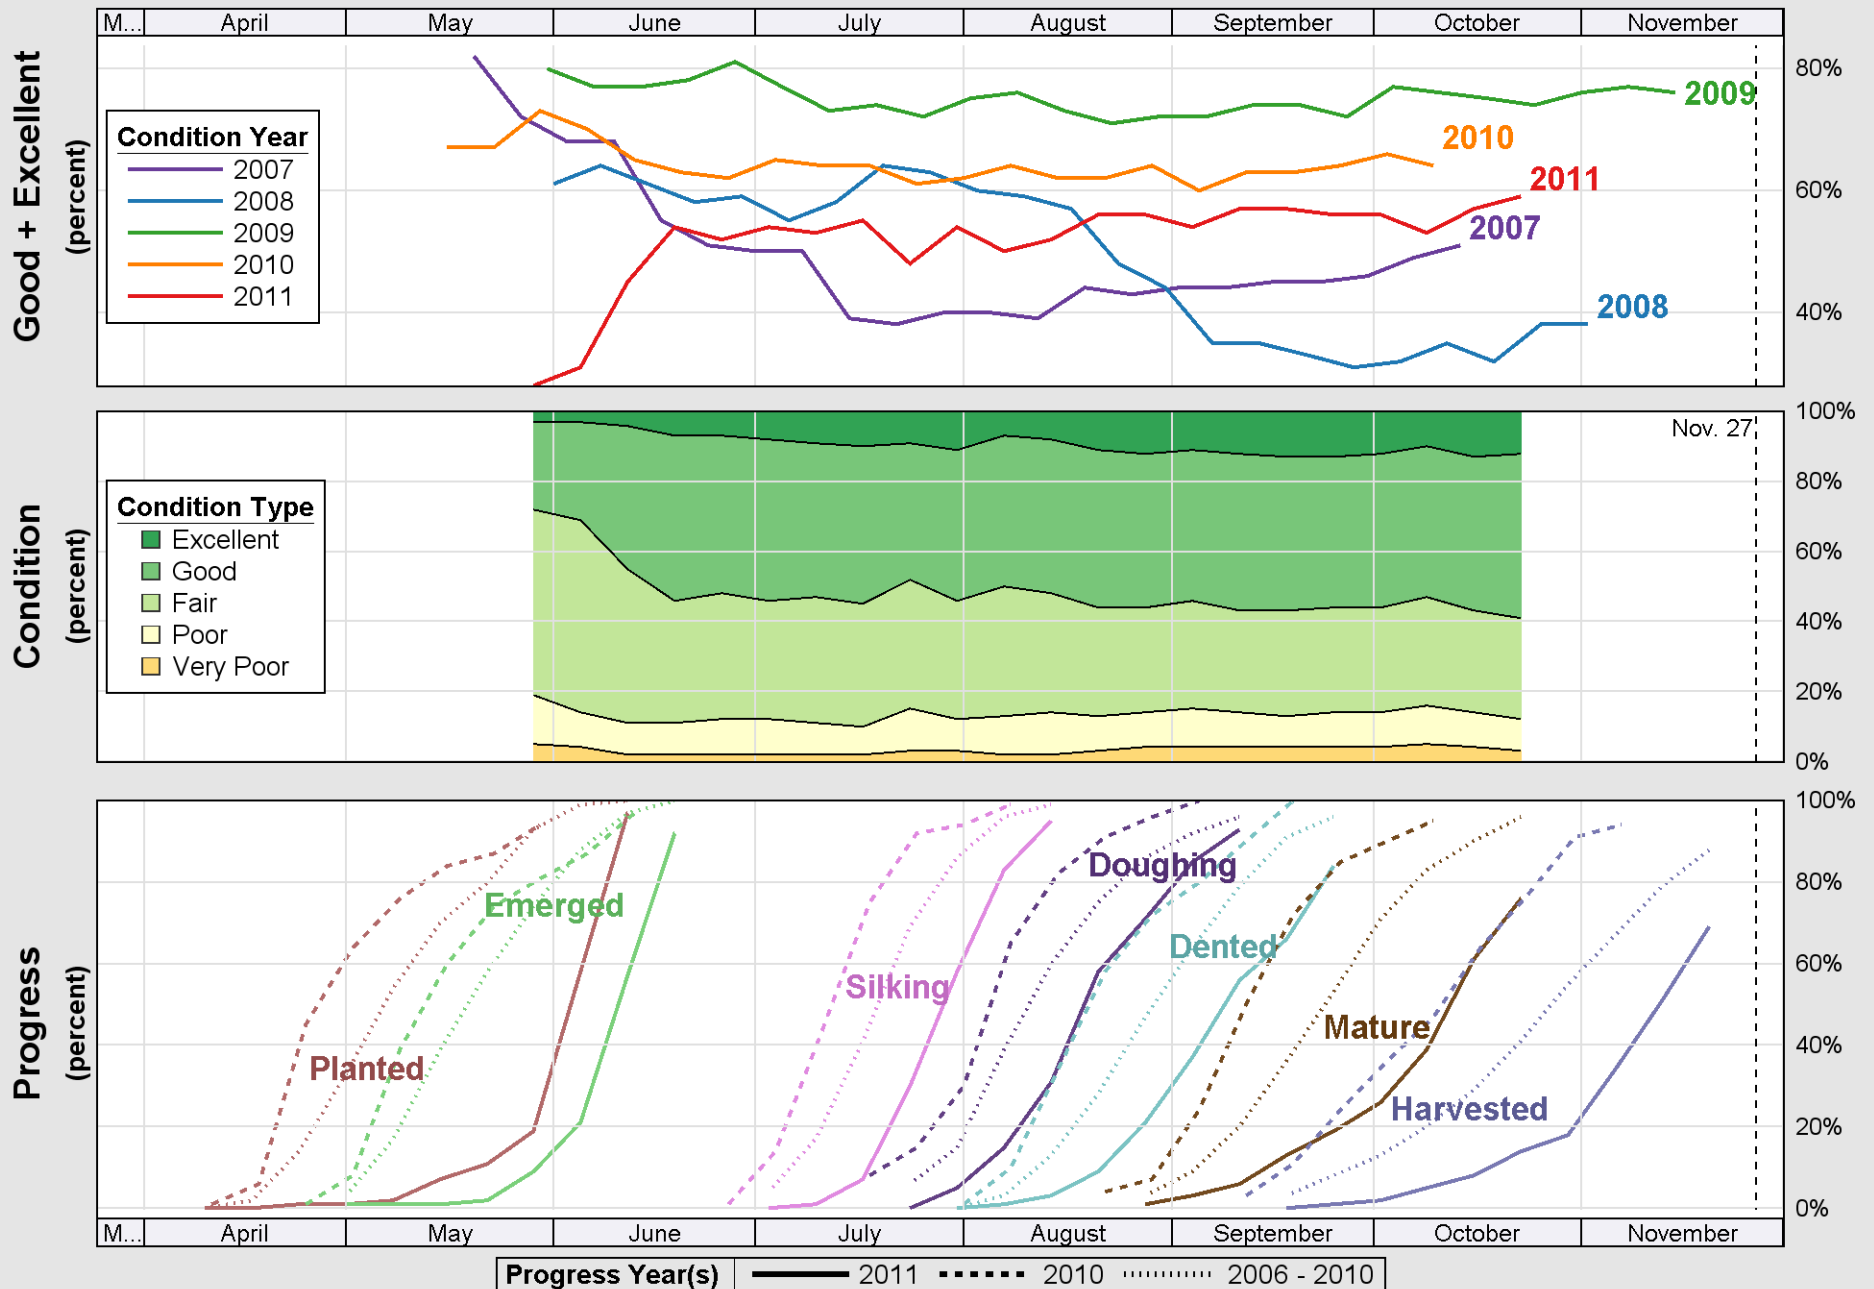

Crop Progress and Condition: Corn in Ohio , 2011

Source: National Agricultural Statistics Service (NASS), Crop Progress Report

Source: National Agricultural Statistics Service (NASS), Crop Progress Report

Crop Progress and Condition: Soybeans in Ohio , 2011

Source: National Agricultural Statistics Service (NASS), Crop Progress Report