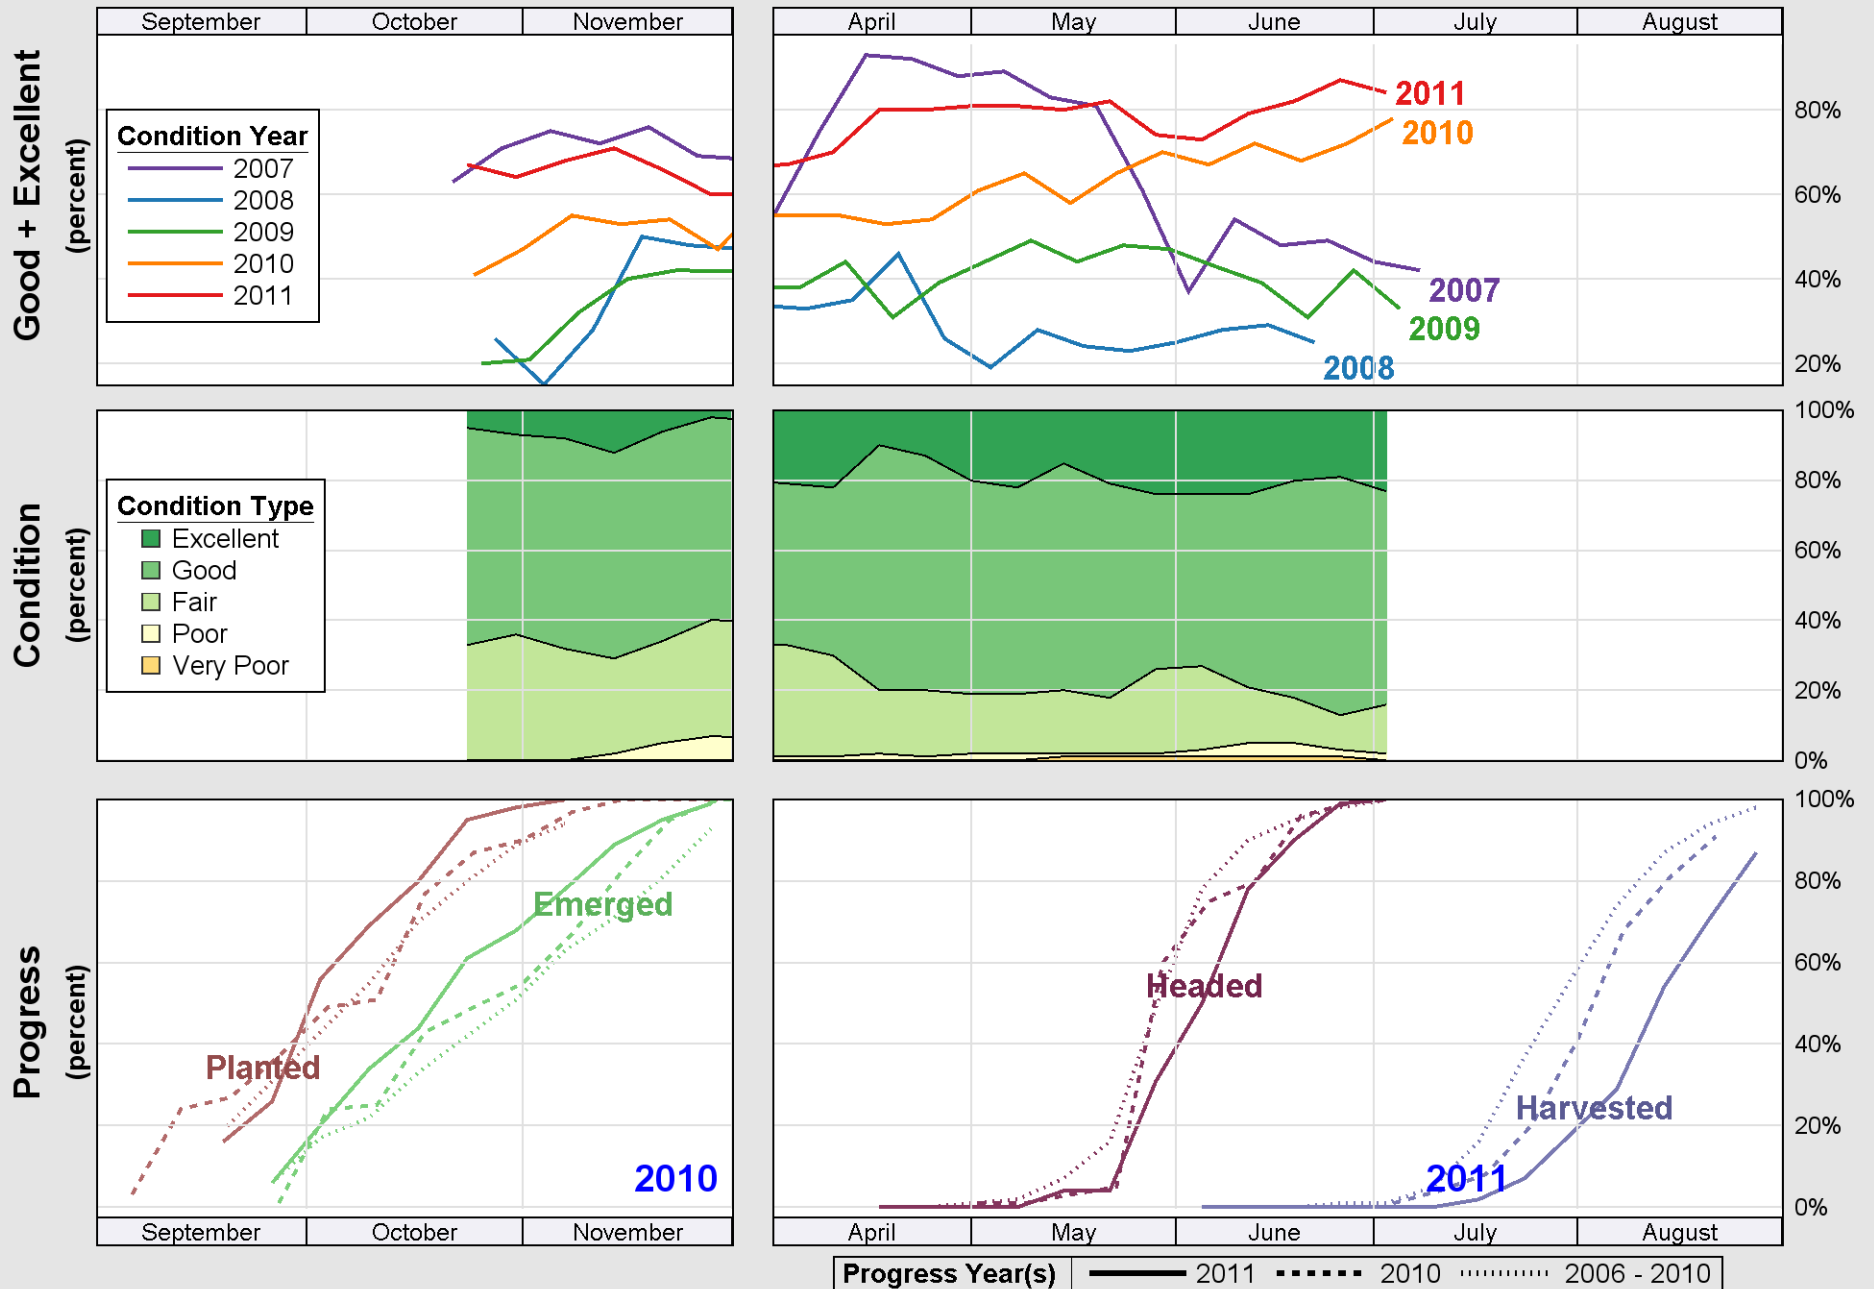

Crop Progress and Condition: Winter wheat in Oregon , 2011

Source: National Agricultural Statistics Service (NASS), Crop Progress Report