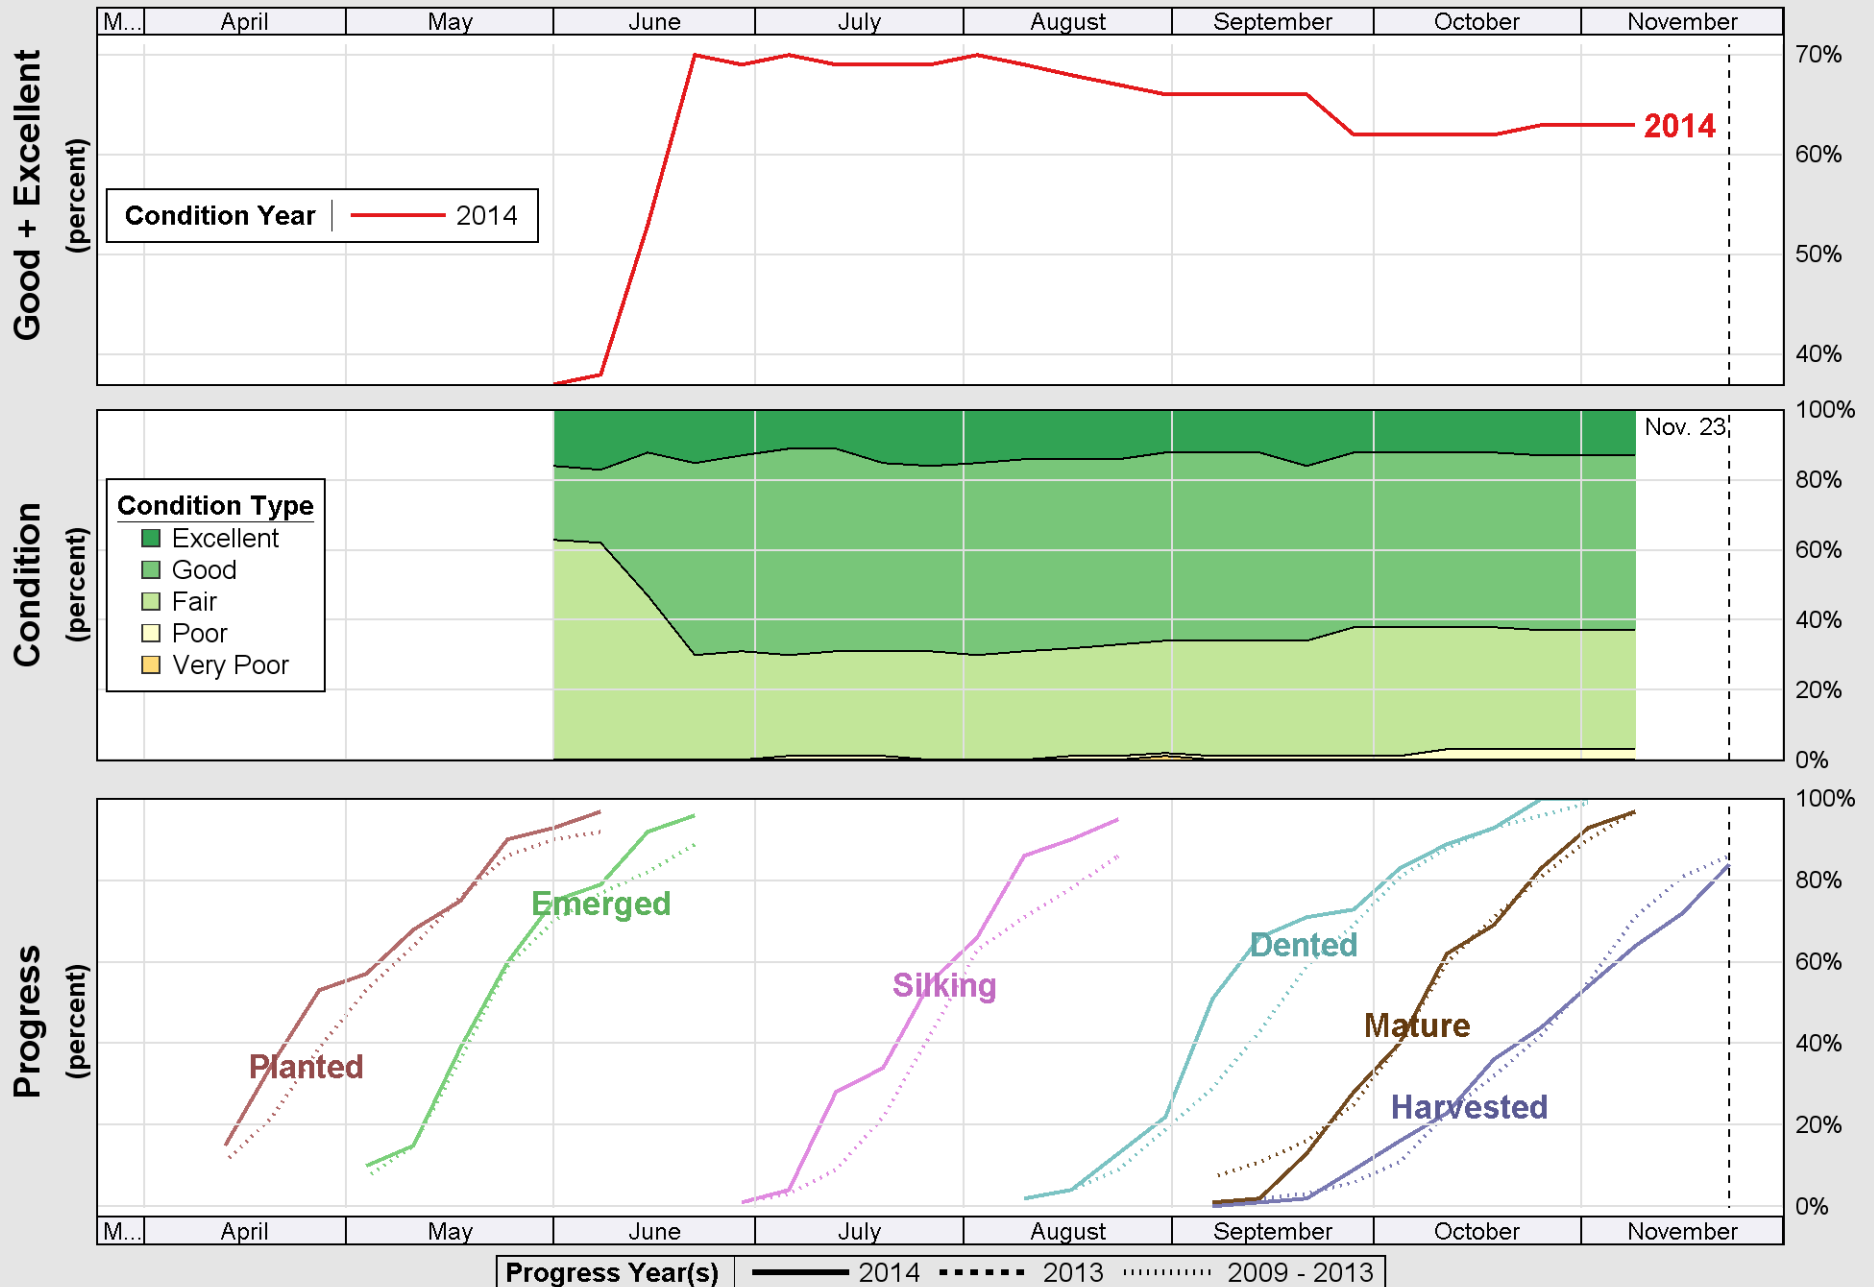

Source: National Agricultural Statistics Service (NASS), Crop Progress Report

# Crop Progress and Condition: Corn in Washington , 2014

Source: National Agricultural Statistics Service (NASS), Crop Progress Report

Source: National Agricultural Statistics Service (NASS), Crop Progress Report