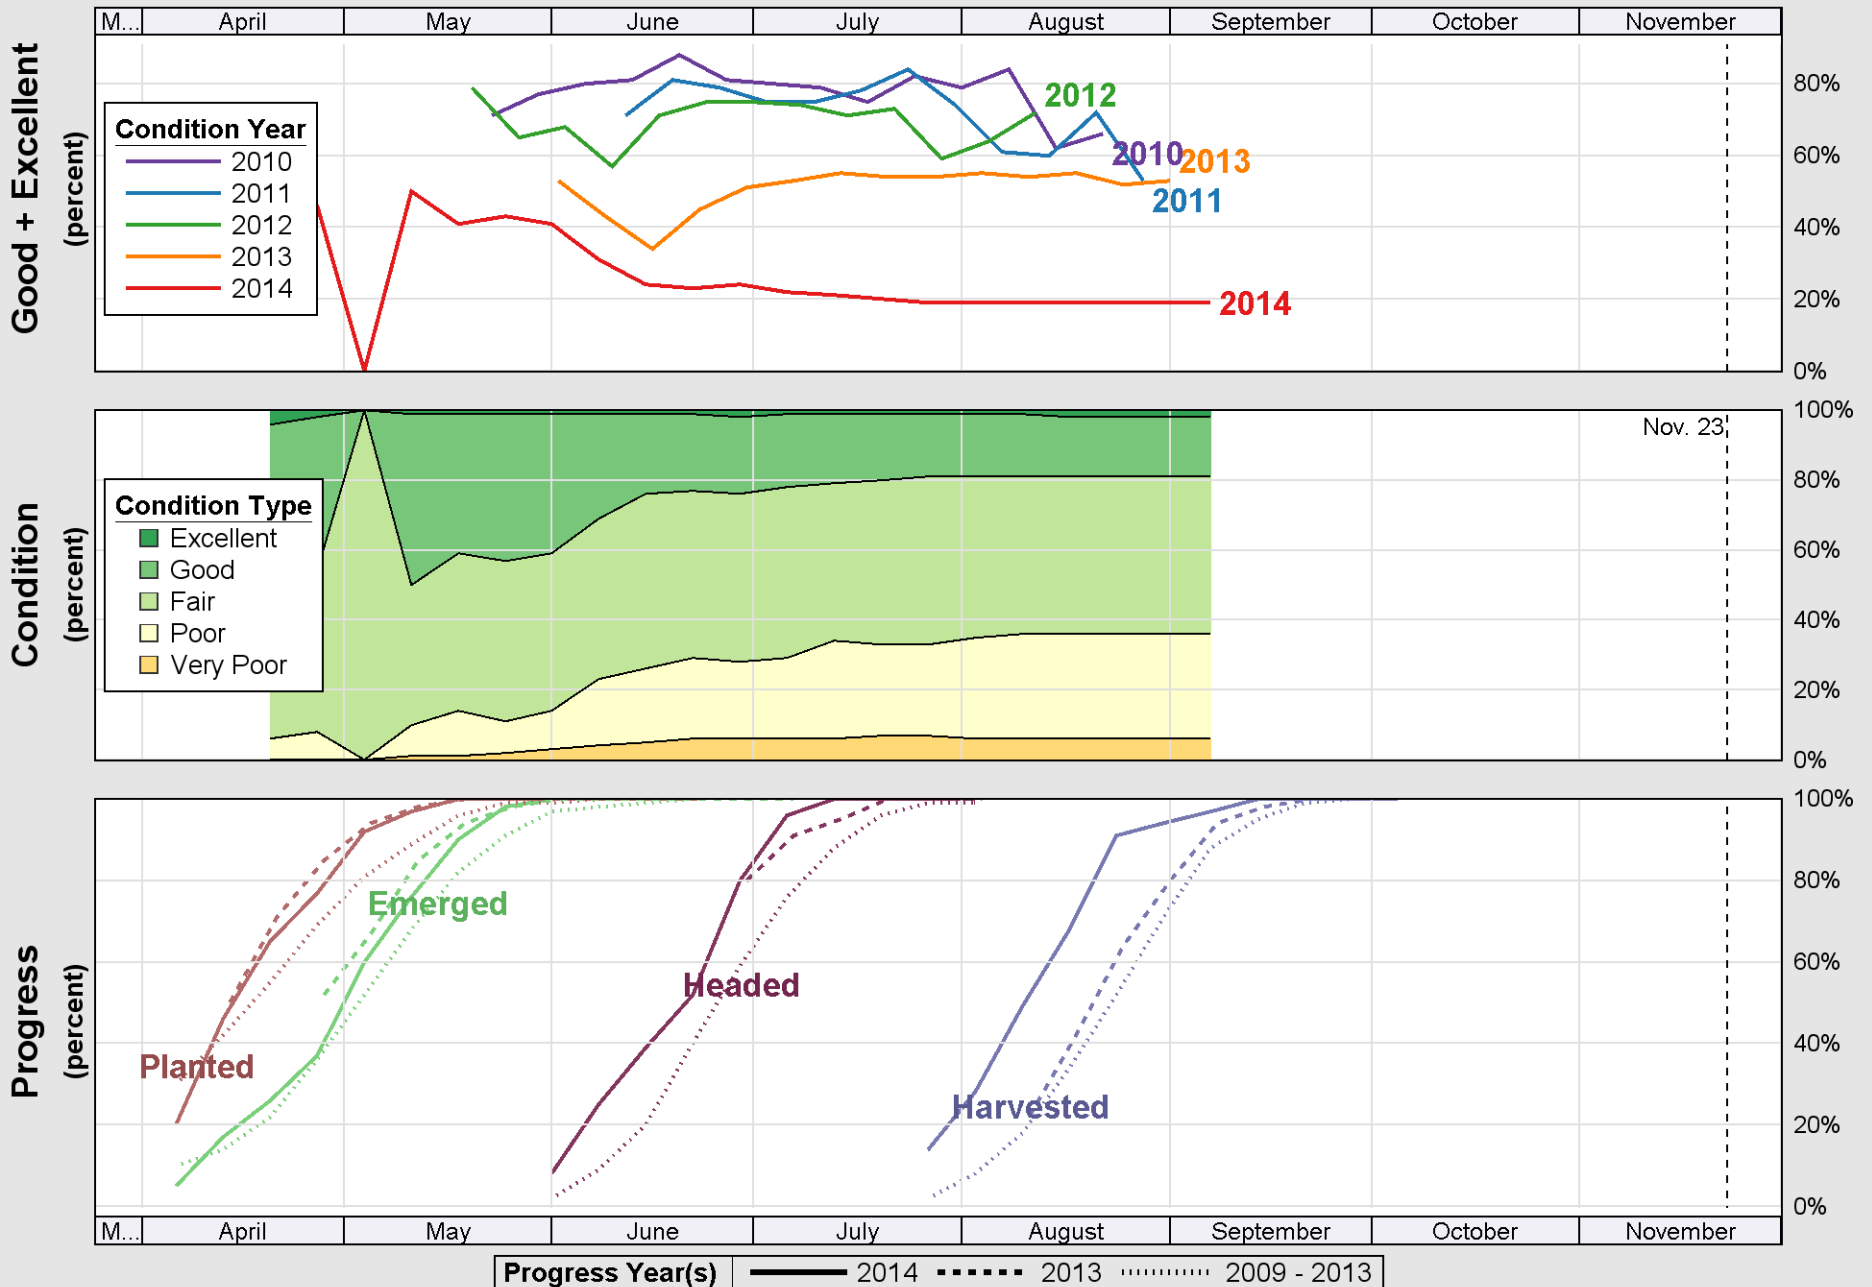

Source: National Agricultural Statistics Service (NASS), Crop Progress Report

# Crop Progress and Condition: Corn in Washington , 2014

Source: National Agricultural Statistics Service (NASS), Crop Progress Report

Source: National Agricultural Statistics Service (NASS), Crop Progress Report