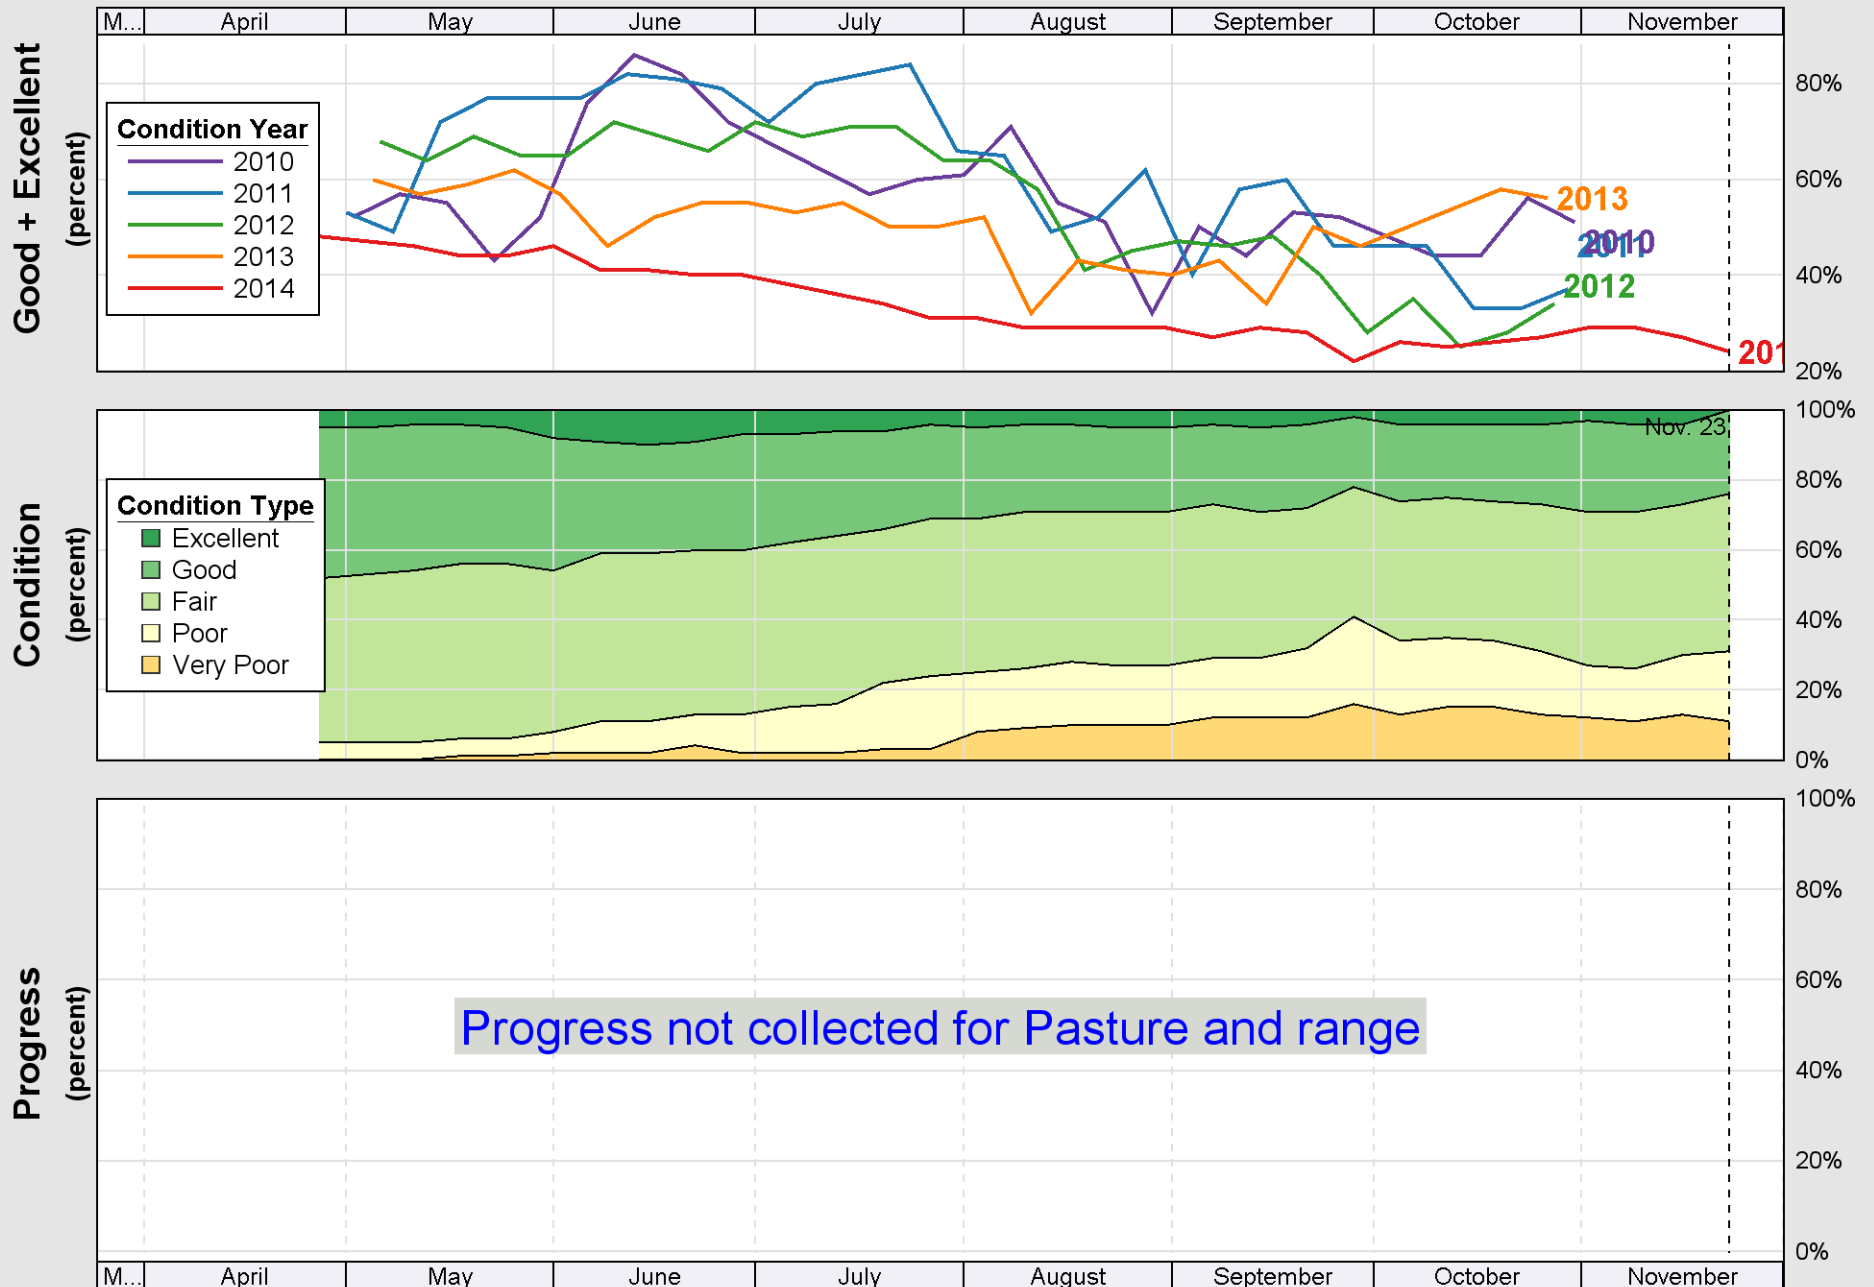

Source: National Agricultural Statistics Service (NASS), Crop Progress Report

# Crop Progress and Condition: Corn in Washington , 2014

Source: National Agricultural Statistics Service (NASS), Crop Progress Report

Source: National Agricultural Statistics Service (NASS), Crop Progress Report