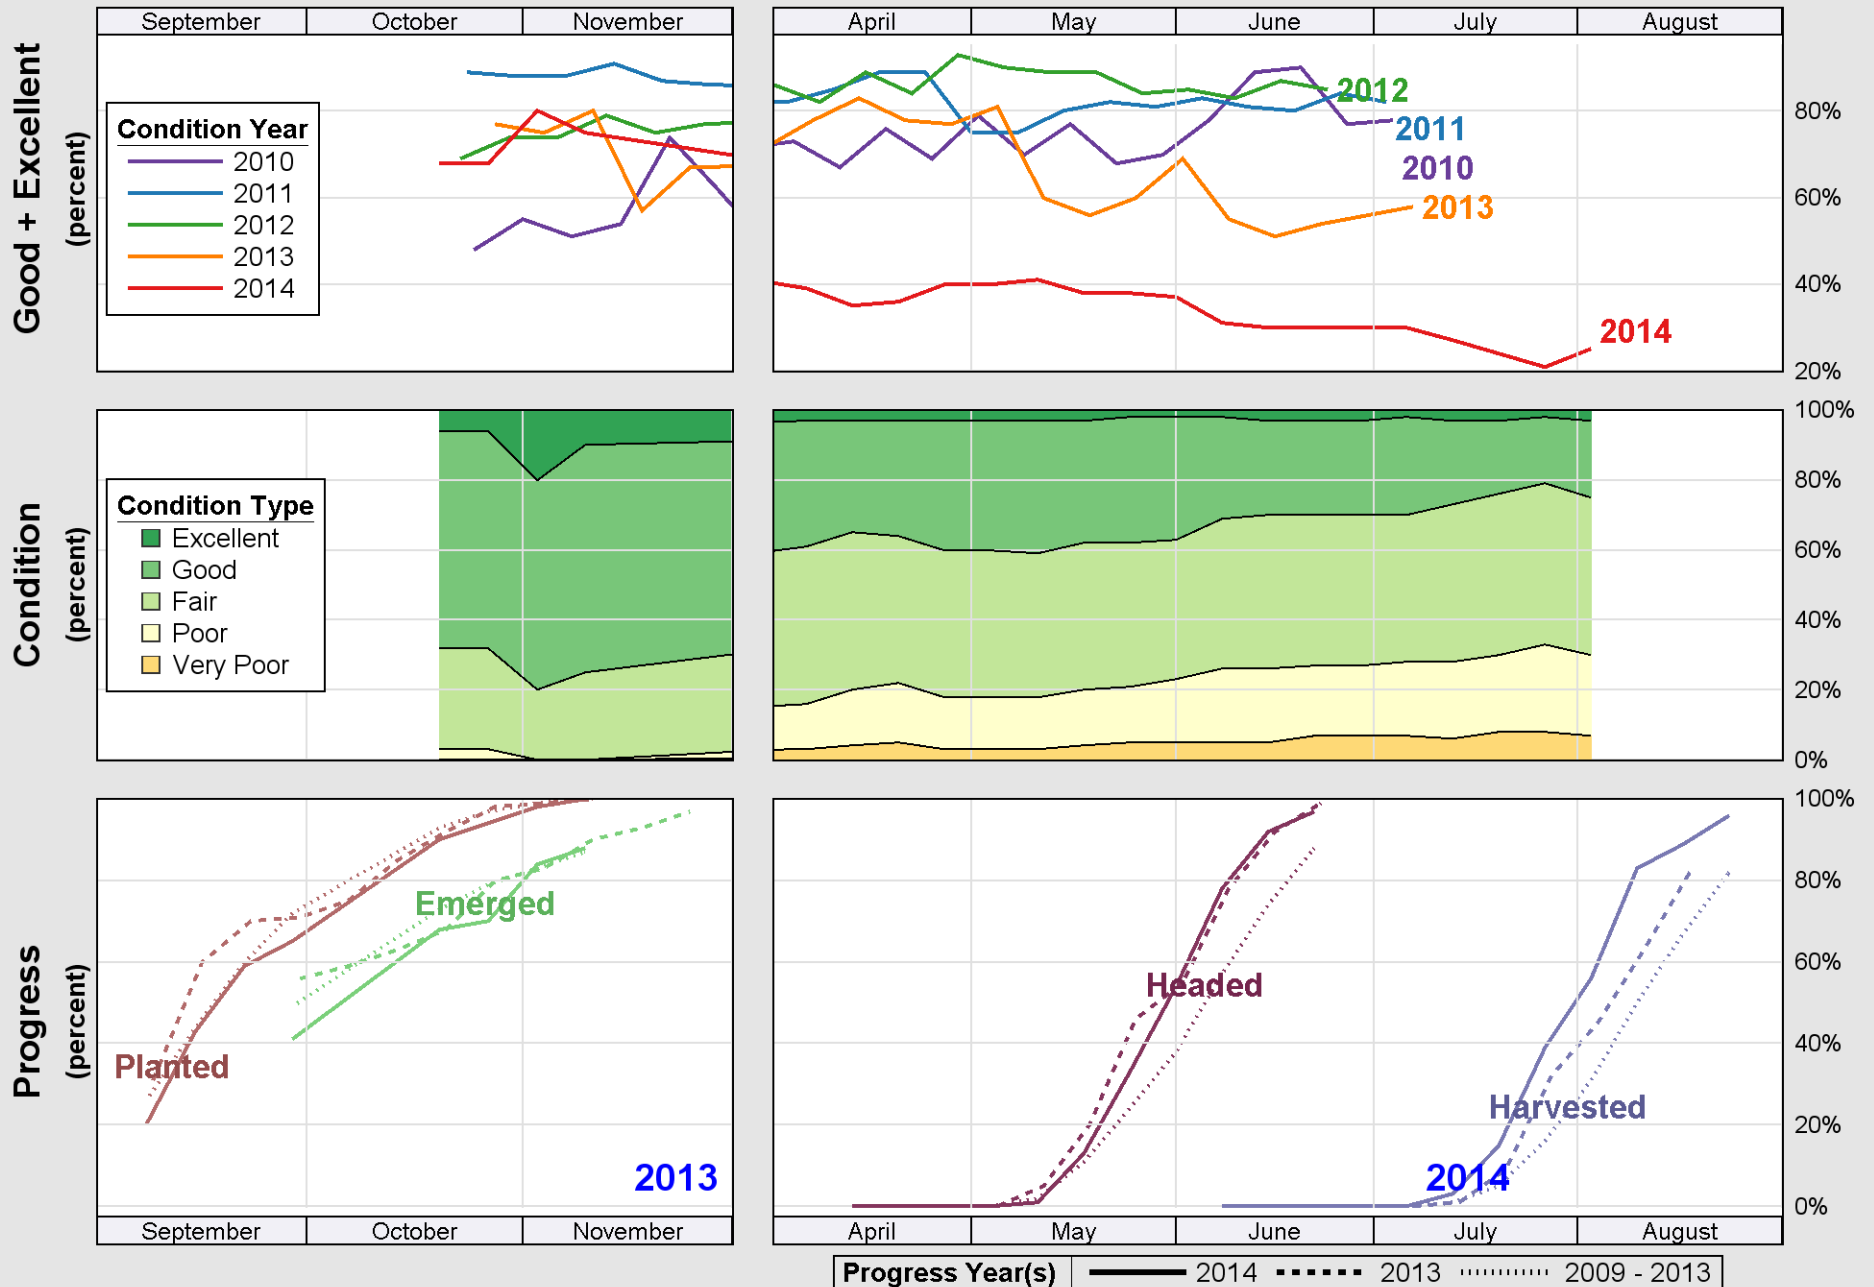

Source: National Agricultural Statistics Service (NASS), Crop Progress Report

# Crop Progress and Condition: Corn in Washington , 2014

Source: National Agricultural Statistics Service (NASS), Crop Progress Report

Source: National Agricultural Statistics Service (NASS), Crop Progress Report