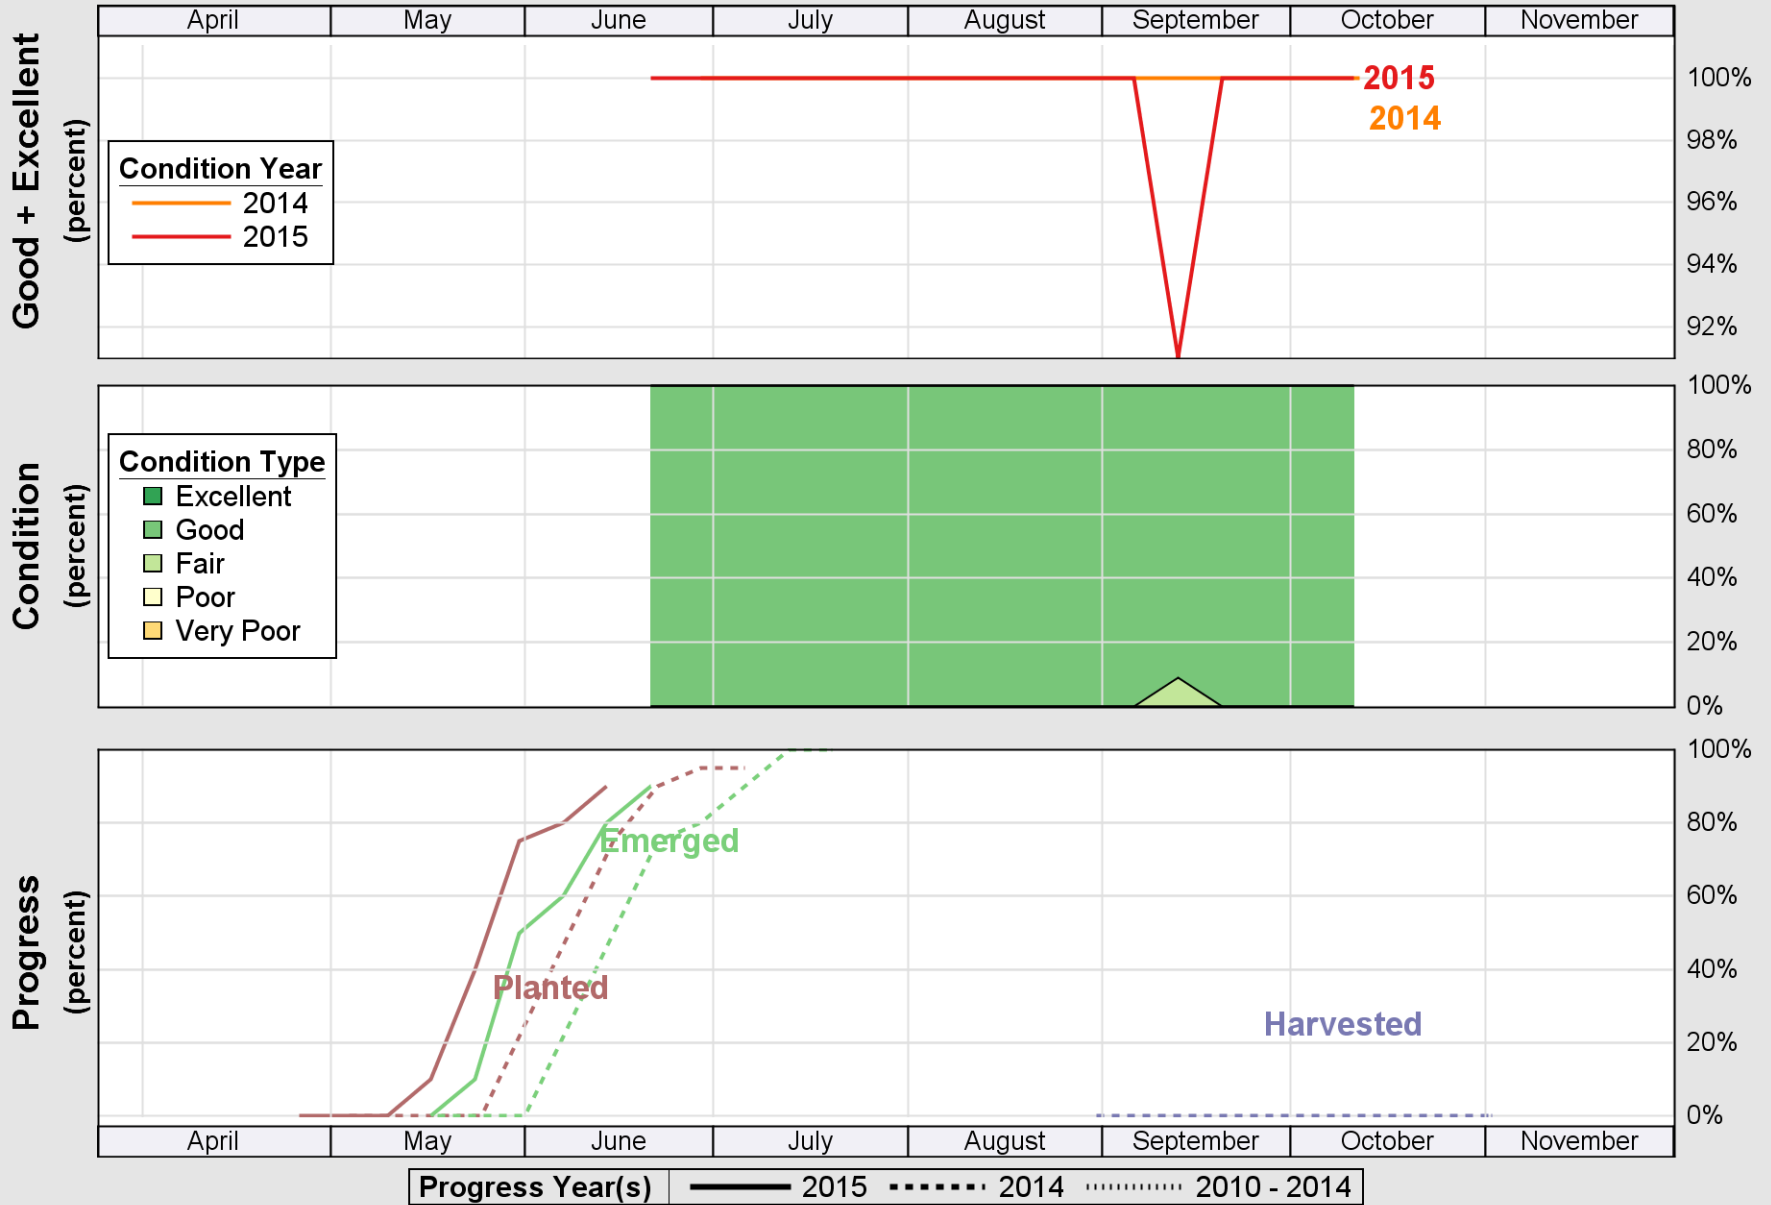

### Crop Progress and Condition: Corn in Rhode Island , 2015

NASS

Source: National Agricultural Statistics Service (NASS), Crop Progress Report