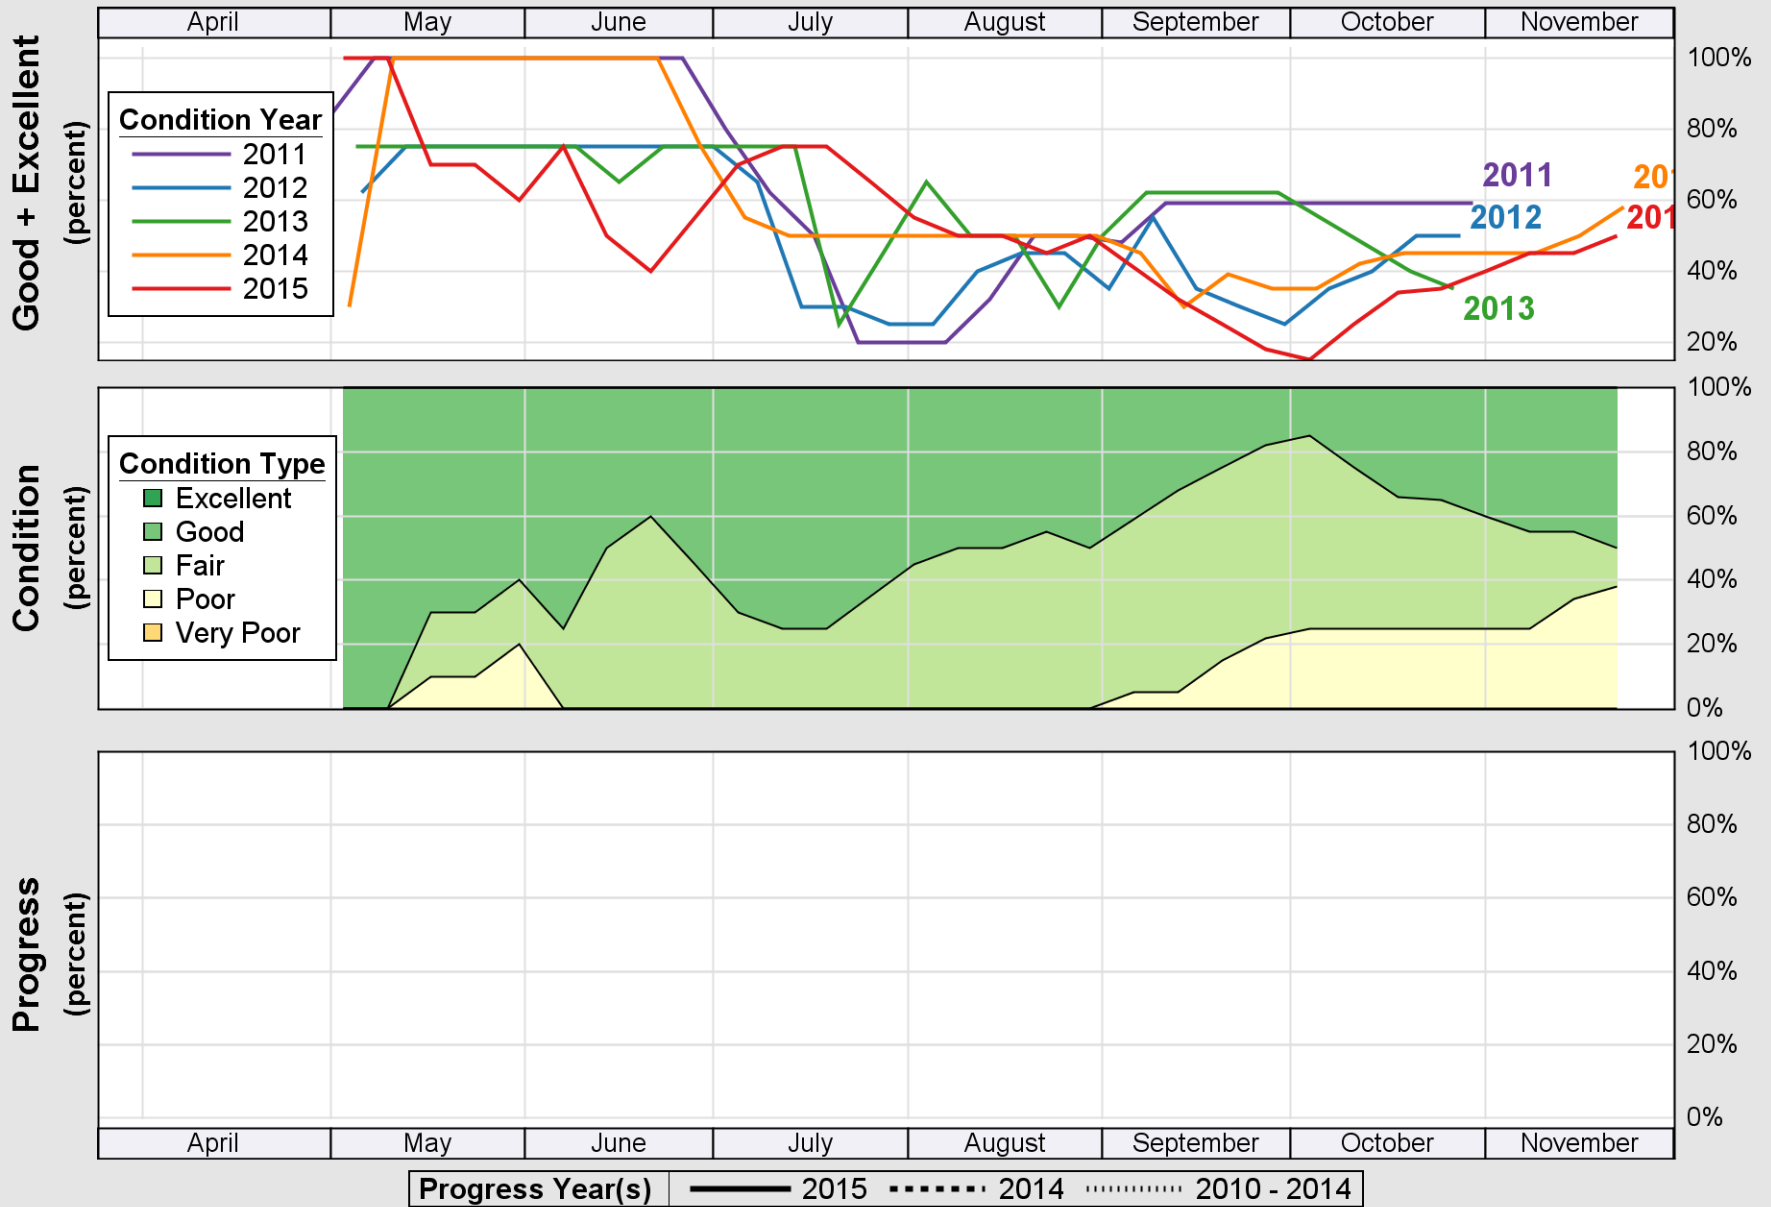

### Crop Progress and Condition: Corn in Rhode Island , 2015

NASS

Source: National Agricultural Statistics Service (NASS), Crop Progress Report

# USDA Crop Progress and Condition: Pasture and Range in Rhode Island, 2015 NASS

Source: National Agricultural Statistics Service (NASS), Crop Progress Report