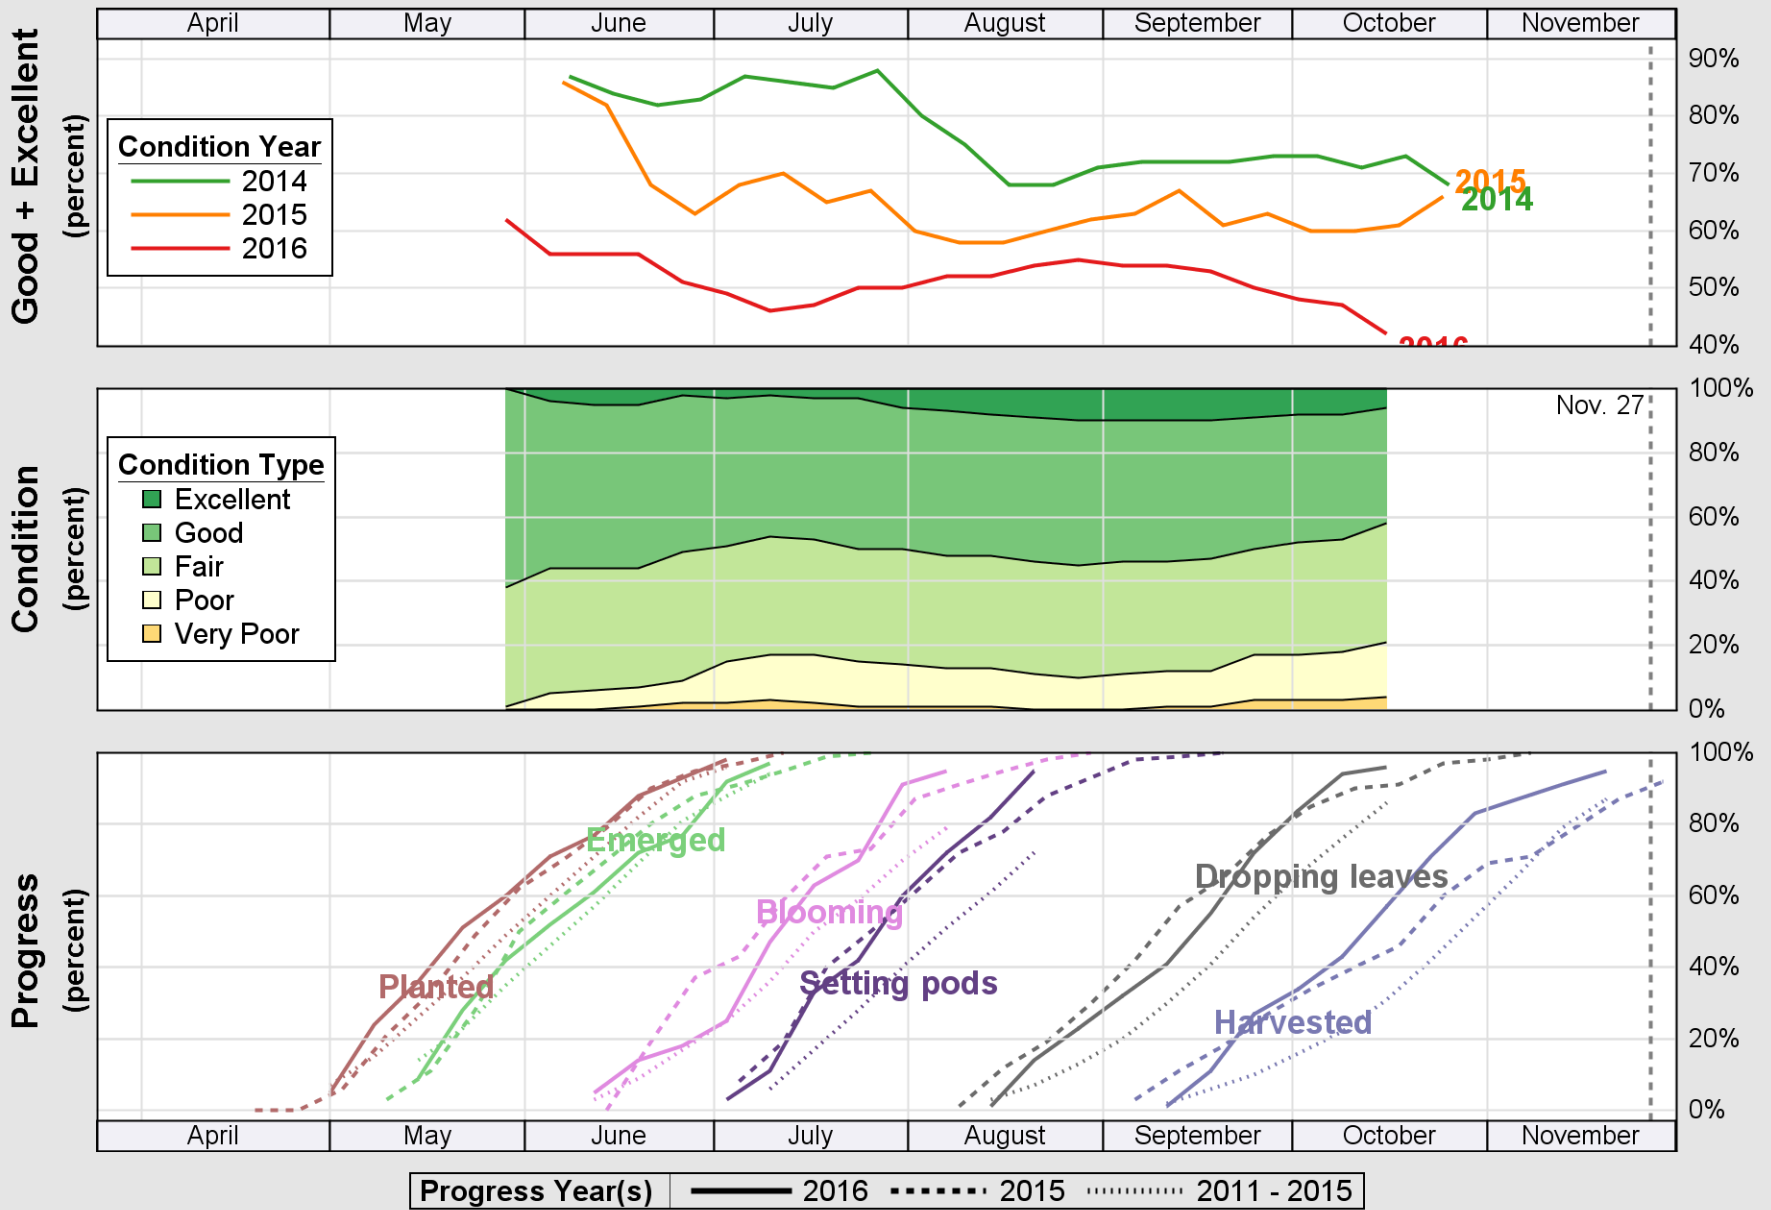

USDA

Crop Progress and Condition: Pasture and Range in Alabama, 2016

NASS

Source: National Agricultural Statistics Service (NASS), Crop Progress Report

USDA

Crop Progress and Condition: Peanuts in Alabama, 2016

NASS

Source: National Agricultural Statistics Service (NASS), Crop Progress Report

USDA

Crop Progress and Condition: Soybeans in Alabama , 2016

NASS

Source: National Agricultural Statistics Service (NASS), Crop Progress Report

USDA

Crop Progress and Condition: Winter Wheat in Alabama , 2016

NASS

Source: National Agricultural Statistics Service (NASS), Crop Progress Report