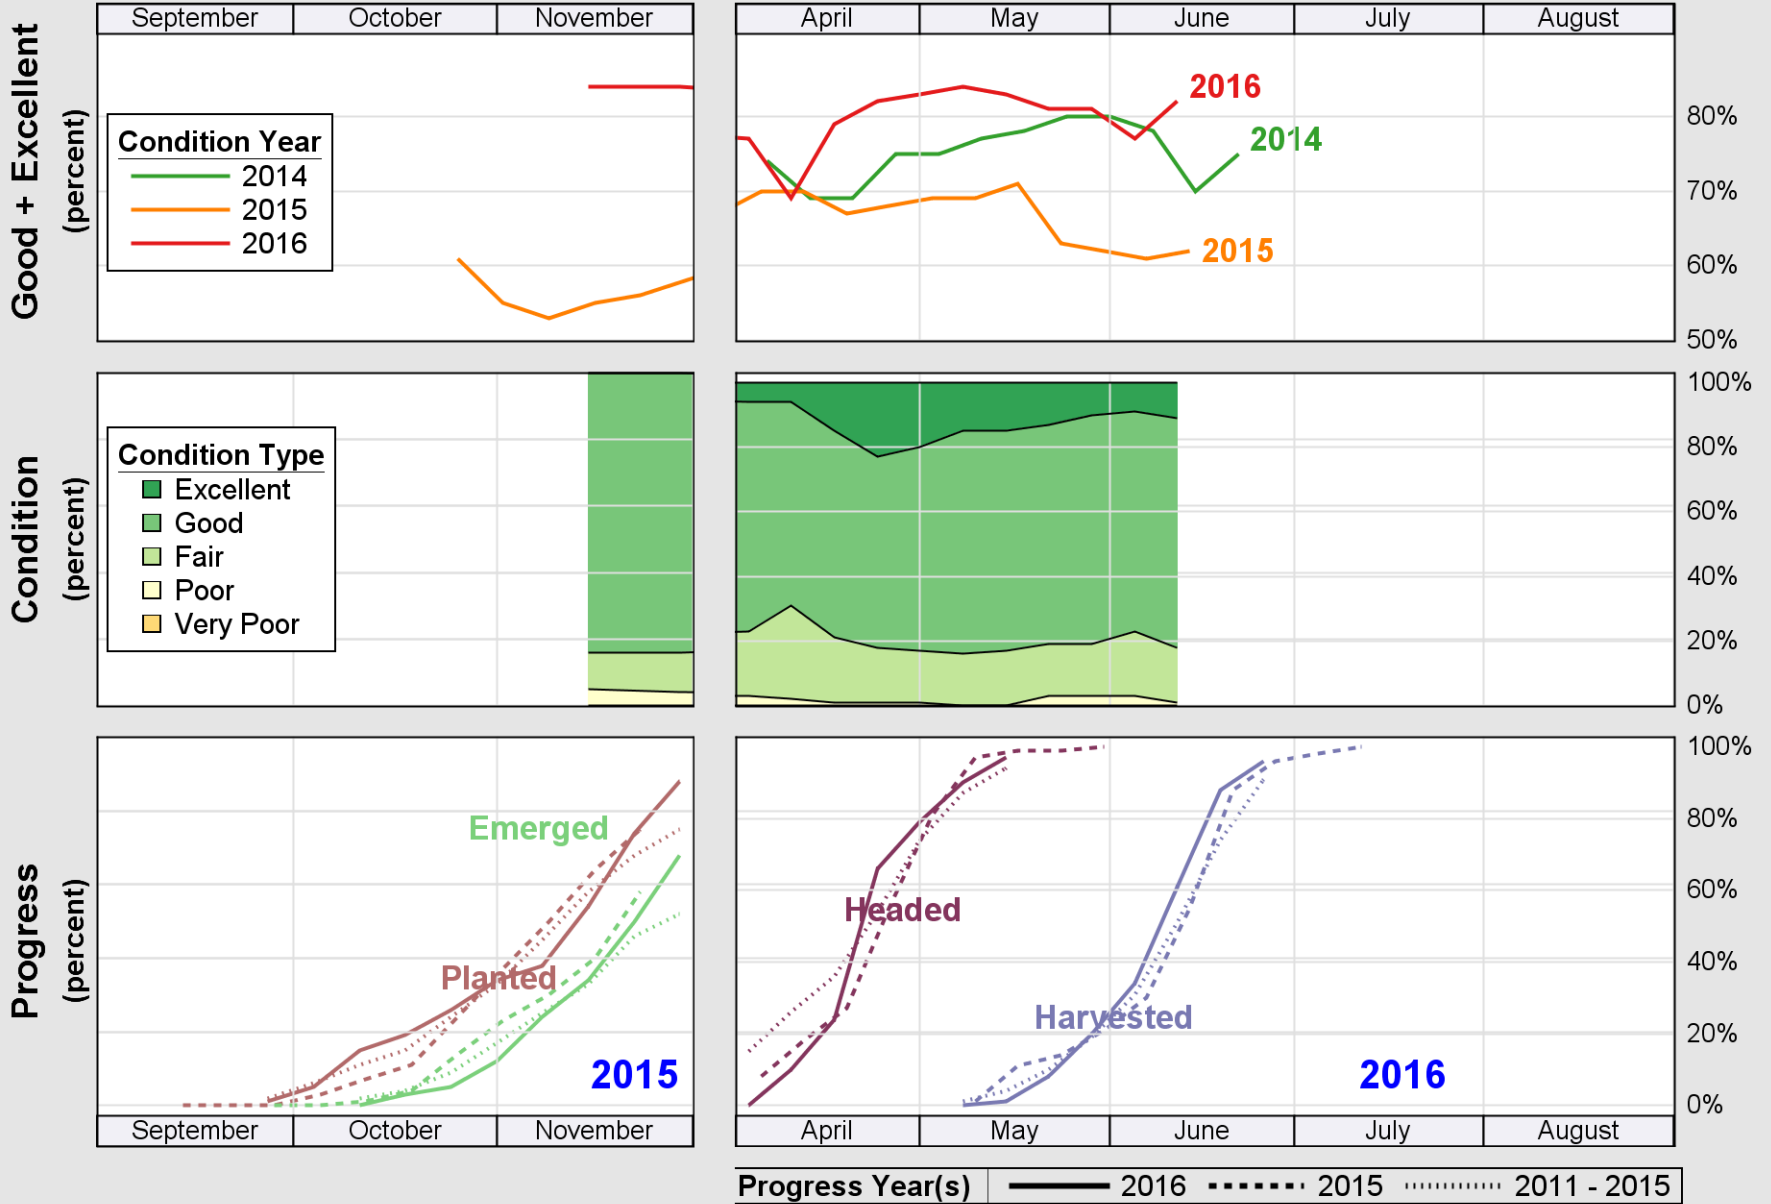

USDA

Crop Progress and Condition: Pasture and Range in Alabama, 2016

NASS

Source: National Agricultural Statistics Service (NASS), Crop Progress Report

USDA

Crop Progress and Condition: Peanuts in Alabama, 2016

NASS

Source: National Agricultural Statistics Service (NASS), Crop Progress Report

USDA

Crop Progress and Condition: Soybeans in Alabama , 2016

NASS

Source: National Agricultural Statistics Service (NASS), Crop Progress Report

USDA

Crop Progress and Condition: Winter Wheat in Alabama , 2016

NASS

Source: National Agricultural Statistics Service (NASS), Crop Progress Report