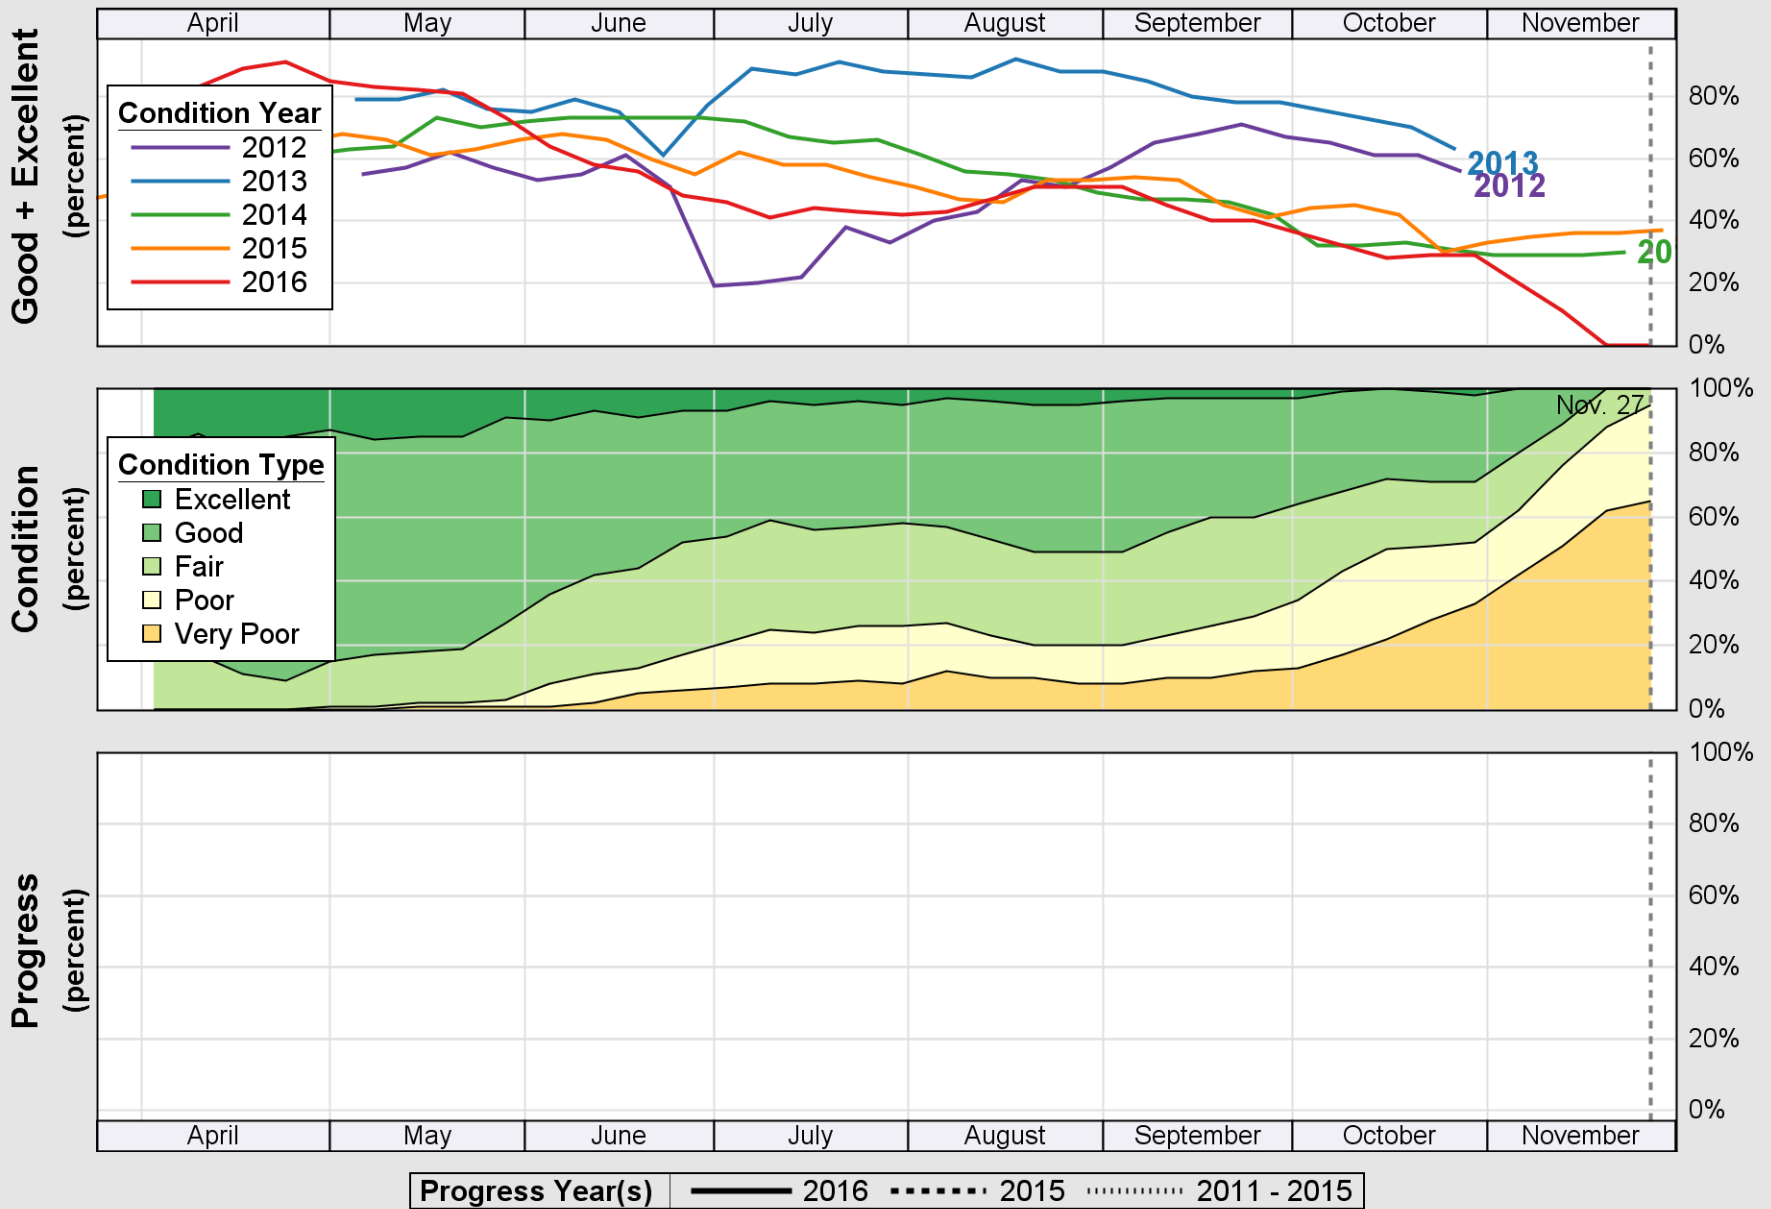

USDA

Crop Progress and Condition: Corn in Alabama, 2016

NASS

Source: National Agricultural Statistics Service (NASS), Crop Progress Report

USDA

Crop Progress and Condition: Cotton in Alabama , 2016

NASS

Source: National Agricultural Statistics Service (NASS), Crop Progress Report

USDA

Crop Progress and Condition: Pasture and Range in Alabama, 2016

NASS

Source: National Agricultural Statistics Service (NASS), Crop Progress Report

USDA

Crop Progress and Condition: Peanuts in Alabama, 2016