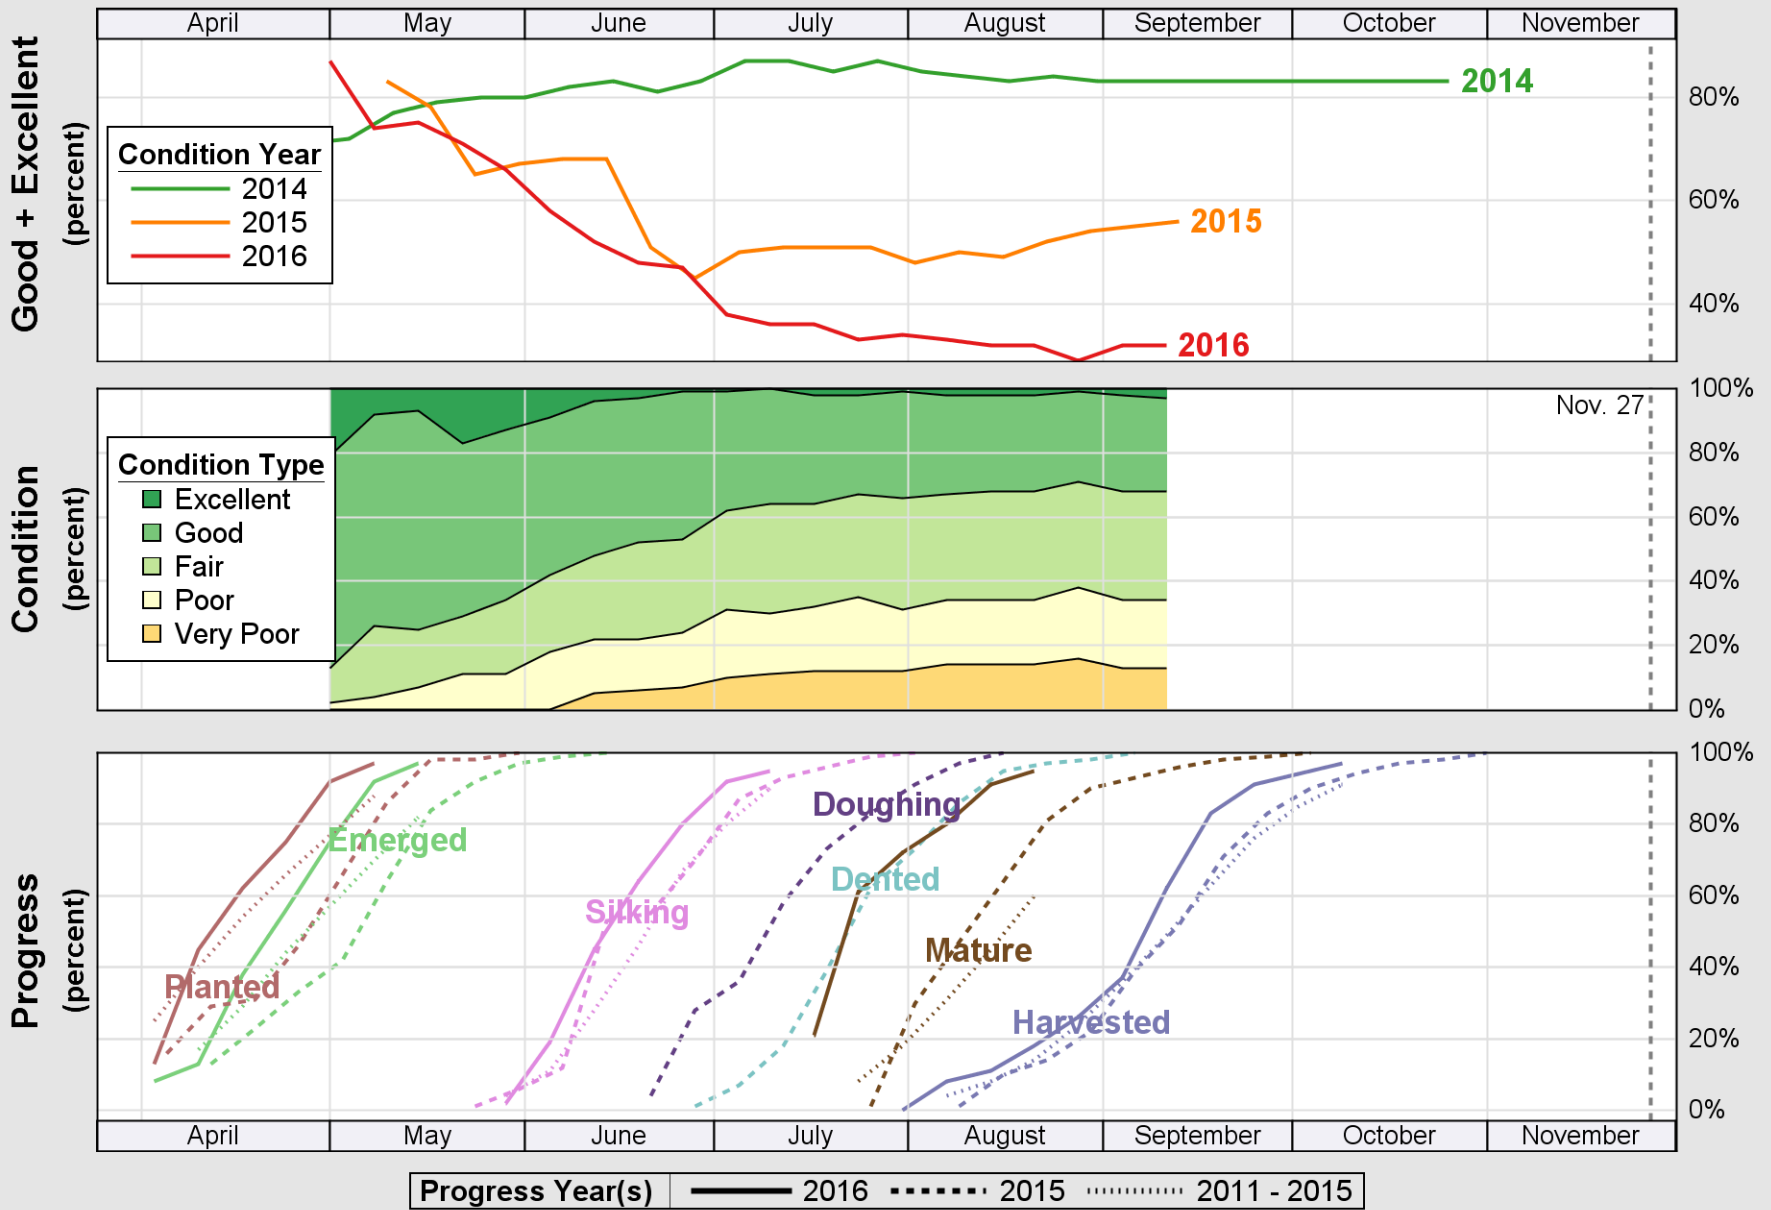

USDA

Crop Progress and Condition: Corn in Alabama, 2016

NASS

Source: National Agricultural Statistics Service (NASS), Crop Progress Report

USDA

Crop Progress and Condition: Cotton in Alabama , 2016

NASS

Source: National Agricultural Statistics Service (NASS), Crop Progress Report

USDA

Crop Progress and Condition: Pasture and Range in Alabama, 2016

NASS

Source: National Agricultural Statistics Service (NASS), Crop Progress Report

USDA

Crop Progress and Condition: Peanuts in Alabama, 2016