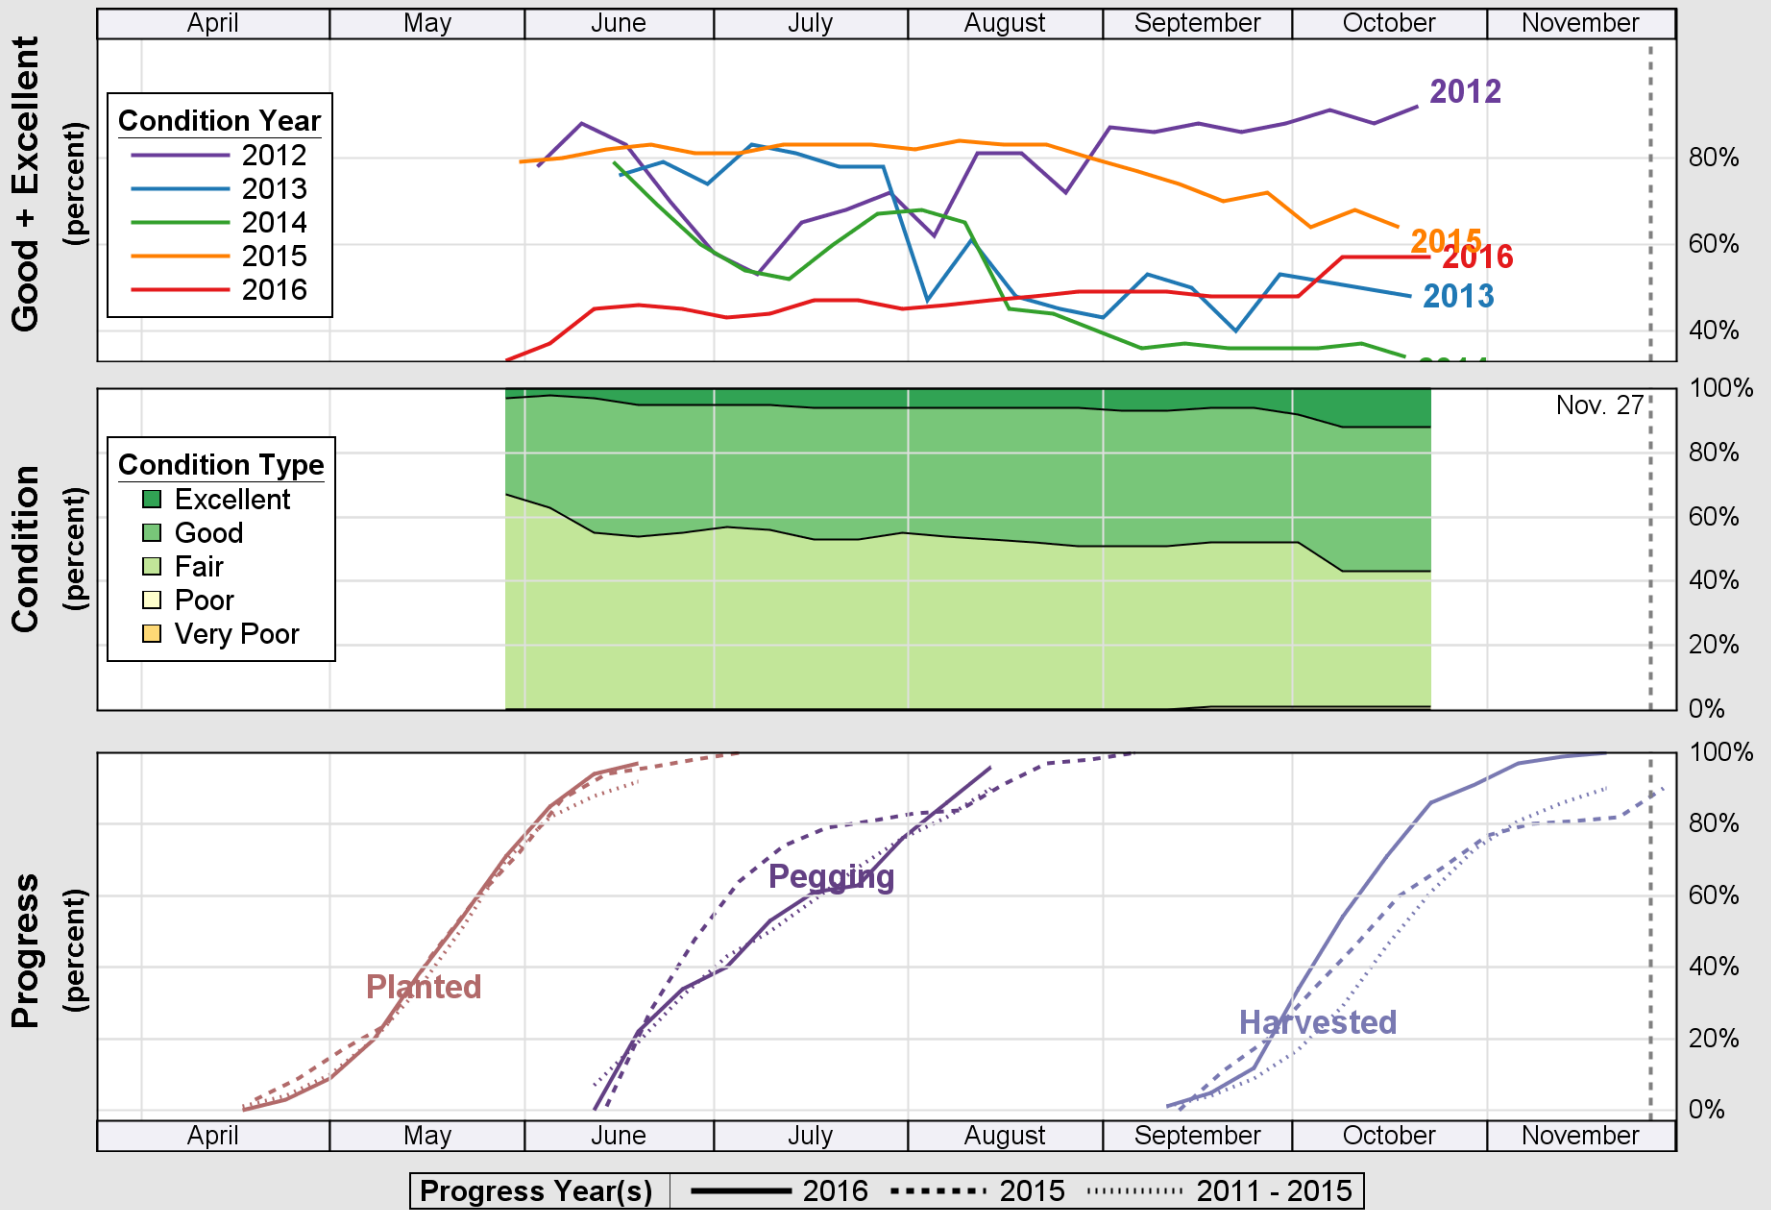

USDA

Crop Progress and Condition: Corn in Alabama, 2016

NASS

Source: National Agricultural Statistics Service (NASS), Crop Progress Report

USDA

Crop Progress and Condition: Cotton in Alabama , 2016

NASS

Source: National Agricultural Statistics Service (NASS), Crop Progress Report

USDA

Crop Progress and Condition: Pasture and Range in Alabama, 2016

NASS

Source: National Agricultural Statistics Service (NASS), Crop Progress Report

USDA

Crop Progress and Condition: Peanuts in Alabama, 2016

NASS

Source: National Agricultural Statistics Service (NASS), Crop Progress Report

USDA

Crop Progress and Condition: Soybeans in Alabama , 2016

NASS

Source: National Agricultural Statistics Service (NASS), Crop Progress Report