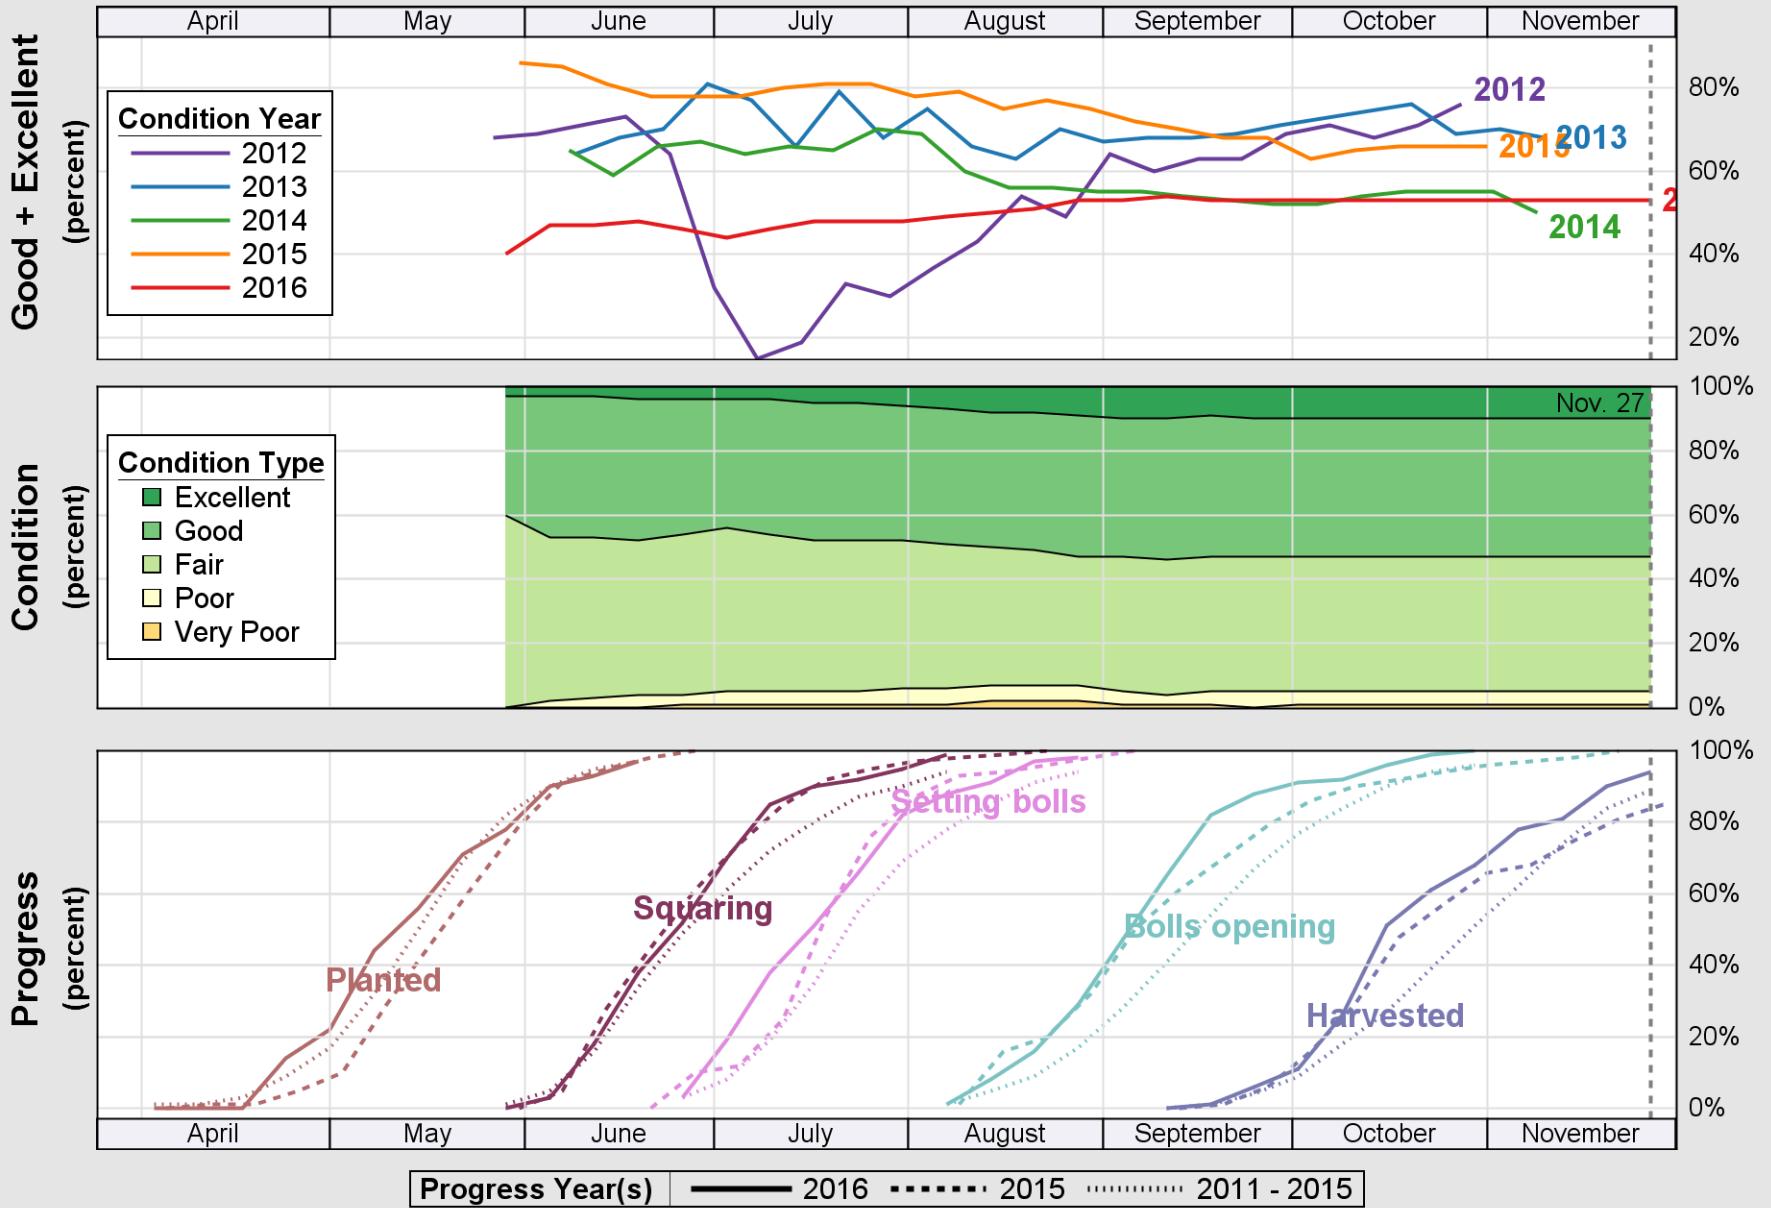

USDA

Crop Progress and Condition: Corn in Alabama, 2016

NASS

Source: National Agricultural Statistics Service (NASS), Crop Progress Report

USDA

Crop Progress and Condition: Cotton in Alabama , 2016

NASS

Source: National Agricultural Statistics Service (NASS), Crop Progress Report

USDA

Crop Progress and Condition: Pasture and Range in Alabama, 2016

NASS

Source: National Agricultural Statistics Service (NASS), Crop Progress Report

USDA

Crop Progress and Condition: Peanuts in Alabama, 2016