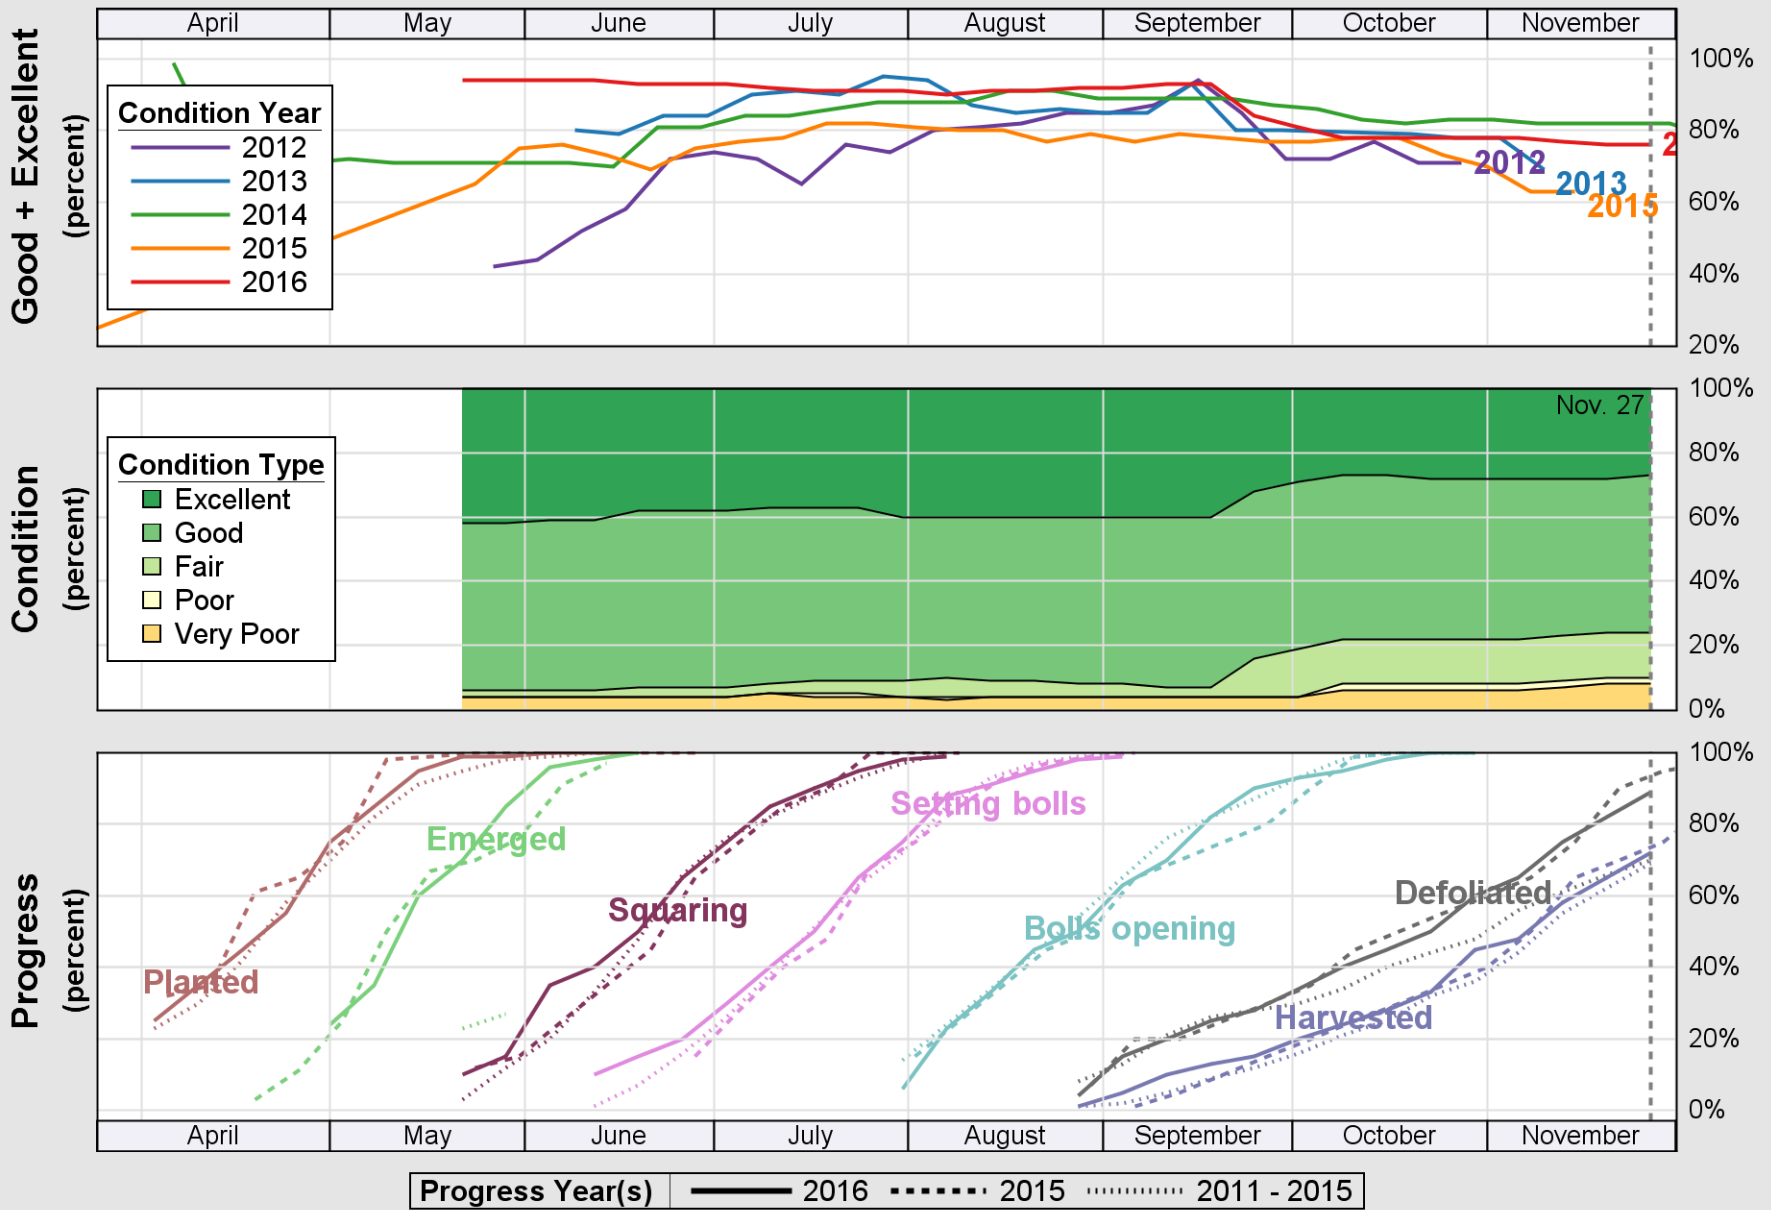

USDA

Crop Progress and Condition: Cotton in Arizona , 2016

NASS

Source: National Agricultural Statistics Service (NASS), Crop Progress Report

USDA

Crop Progress and Condition: Durum Wheat in Arizona , 2016

NASS

Source: National Agricultural Statistics Service (NASS), Crop Progress Report

USDA

Crop Progress and Condition: Pasture and Range in Arizona , 2016

NASS

Source: National Agricultural Statistics Service (NASS), Crop Progress Report

USDA

Crop Progress and Condition: Winter Wheat in Arizona , 2016

NASS

Source: National Agricultural Statistics Service (NASS), Crop Progress Report