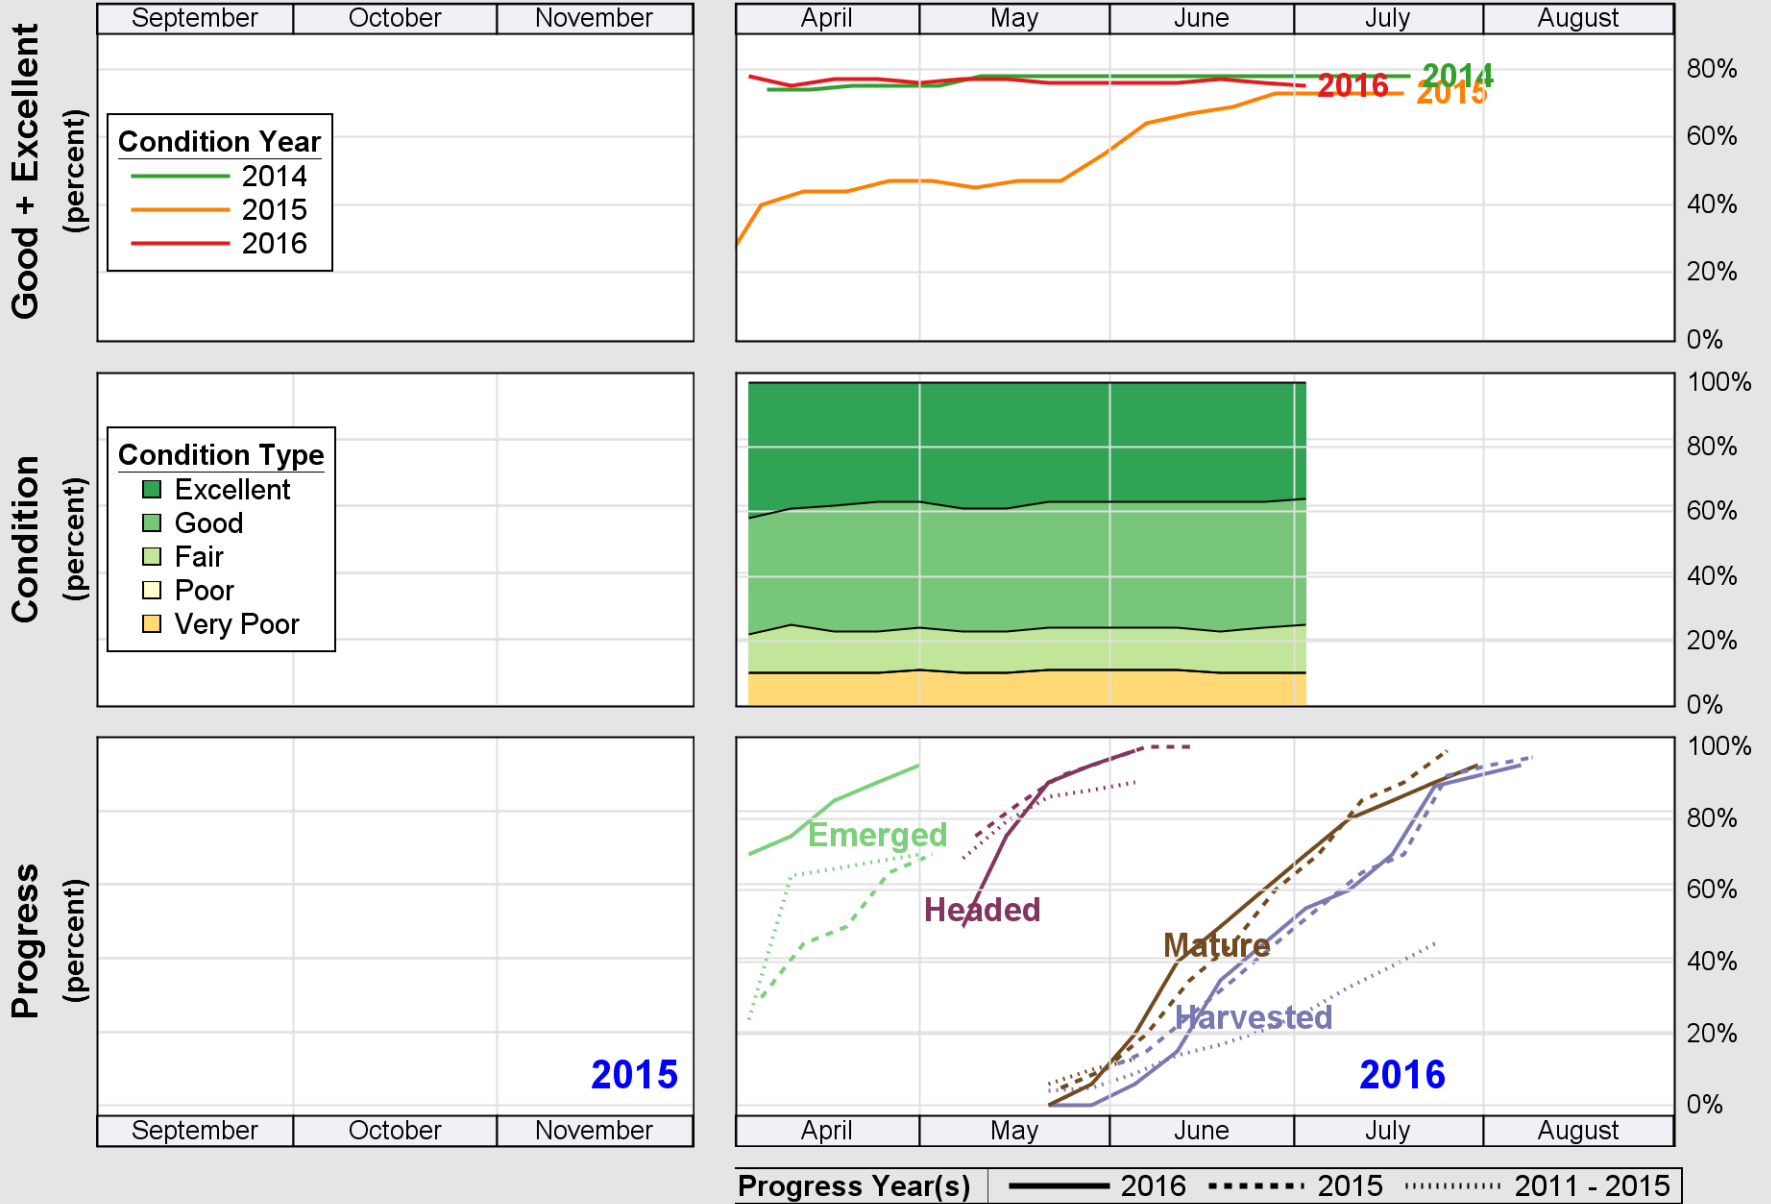

NASS

Source: National Agricultural Statistics Service (NASS), Crop Progress Report

USDA

Crop Progress and Condition: Pasture and Range in Arizona , 2016

NASS

Source: National Agricultural Statistics Service (NASS), Crop Progress Report

USDA

Crop Progress and Condition: Winter Wheat in Arizona , 2016

NASS

Source: National Agricultural Statistics Service (NASS), Crop Progress Report