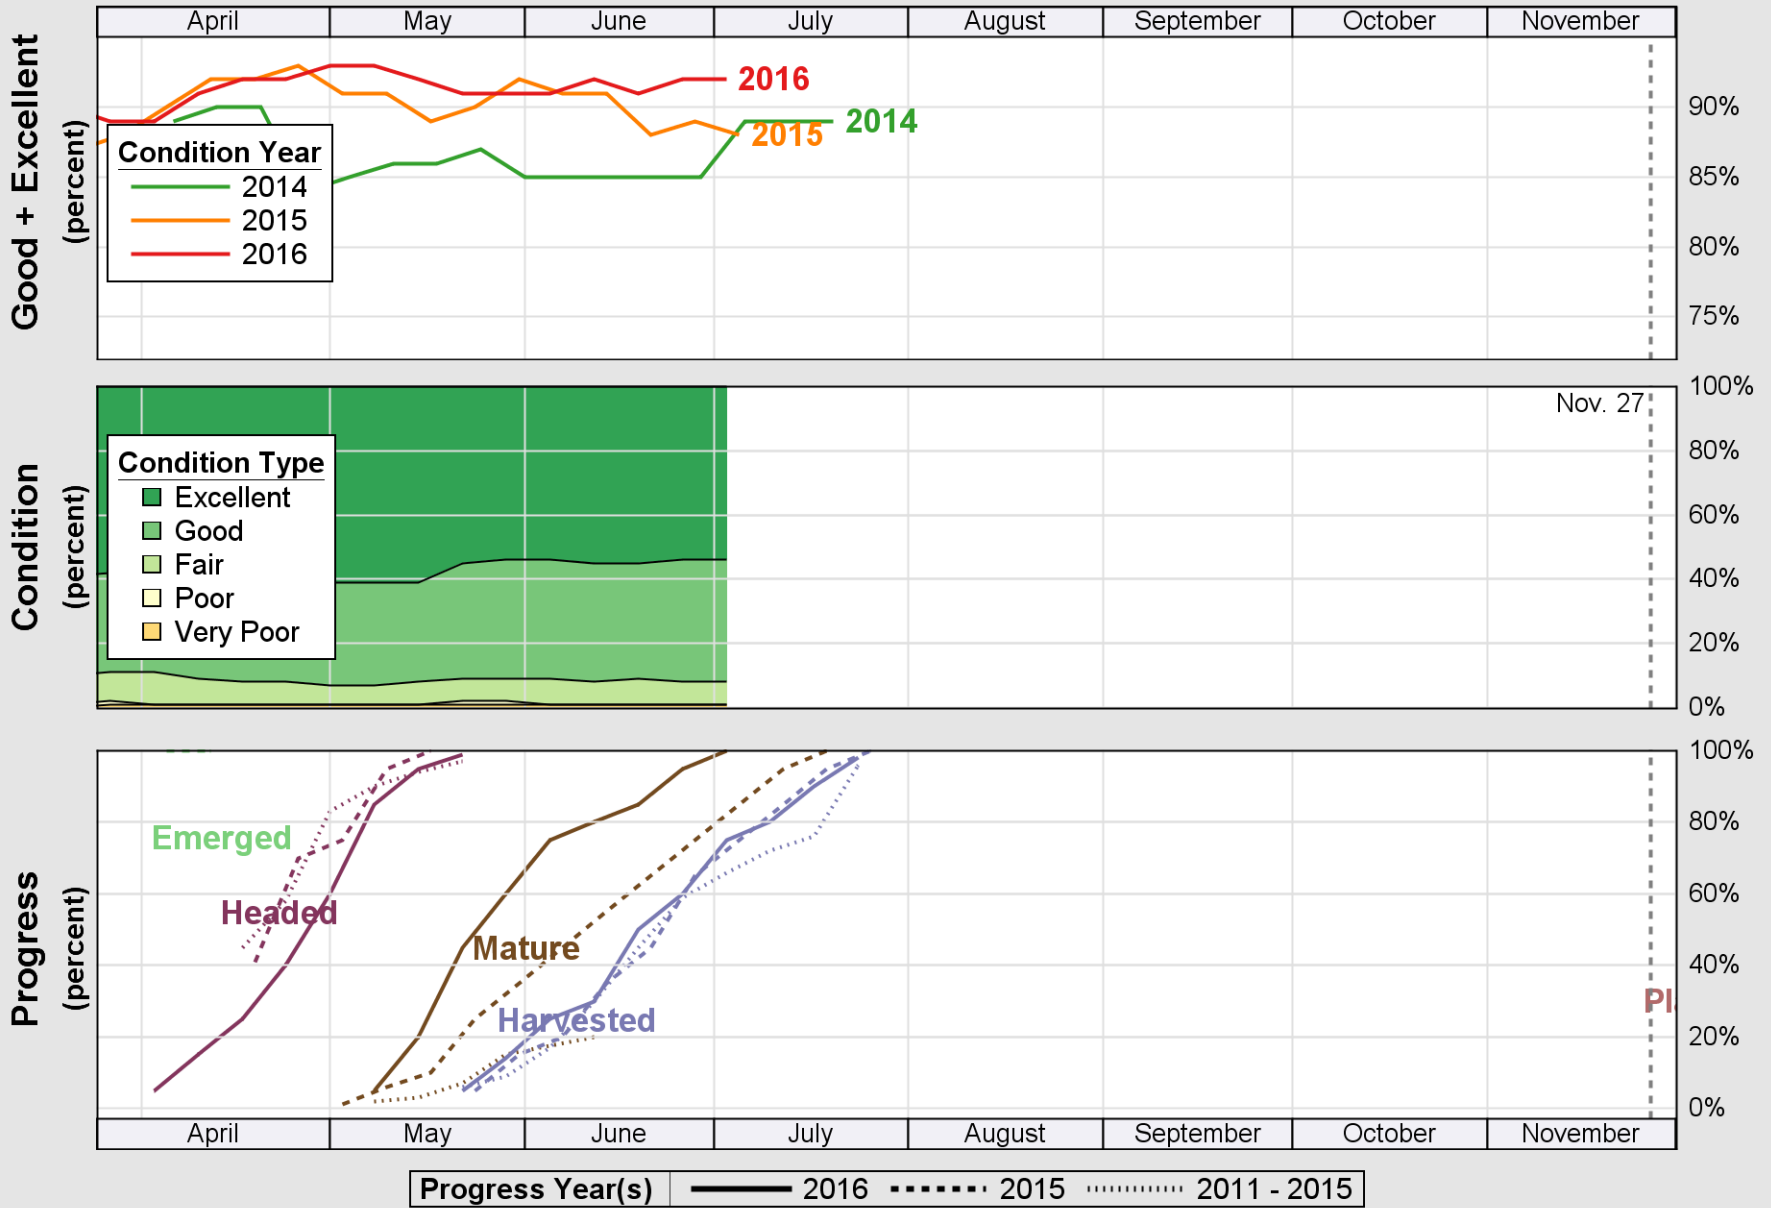

USDA

Crop Progress and Condition: Cotton in Arizona , 2016

NASS

Source: National Agricultural Statistics Service (NASS), Crop Progress Report

USDA

Crop Progress and Condition: Durum Wheat in Arizona , 2016

NASS

Source: National Agricultural Statistics Service (NASS), Crop Progress Report

USDA

Crop Progress and Condition: Pasture and Range in Arizona , 2016

NASS

Source: National Agricultural Statistics Service (NASS), Crop Progress Report

USDA

Crop Progress and Condition: Winter Wheat in Arizona , 2016

NASS

Source: National Agricultural Statistics Service (NASS), Crop Progress Report