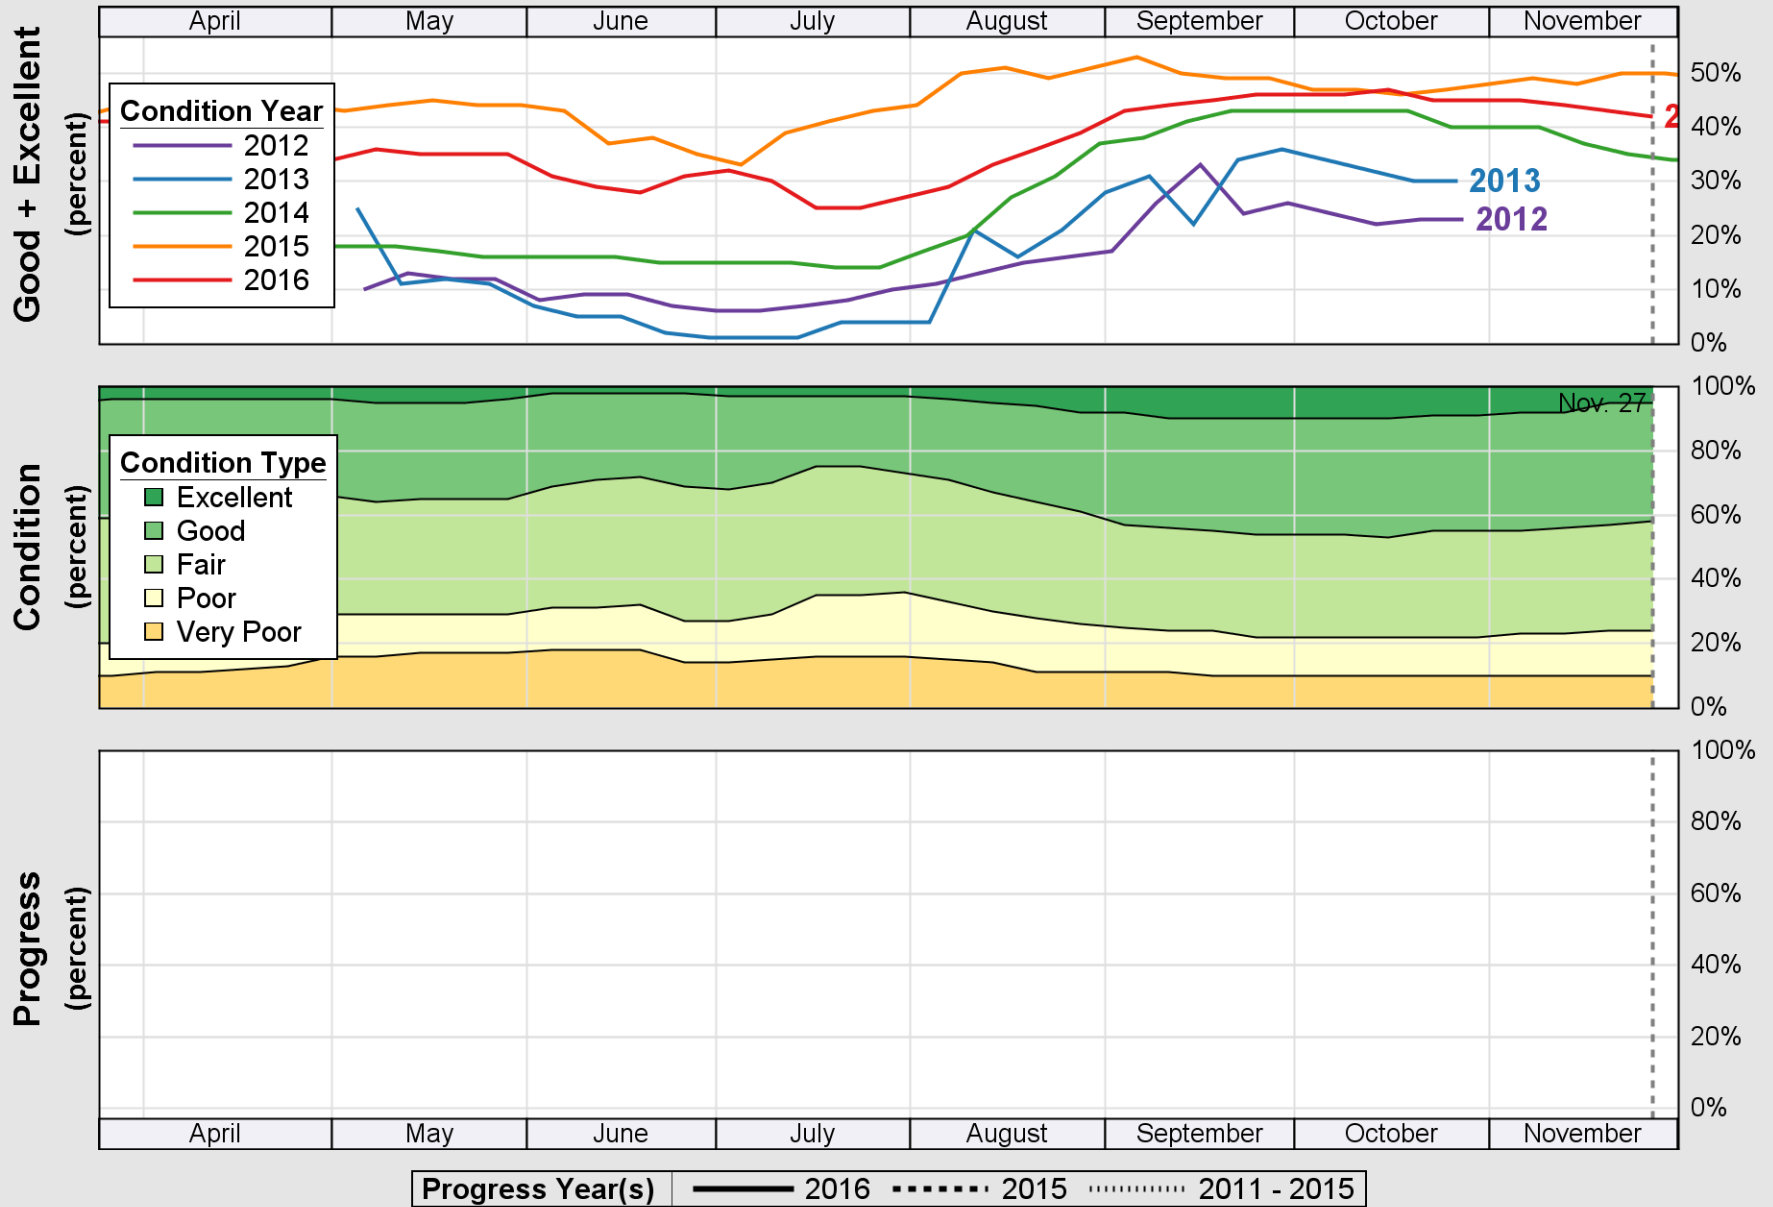

NASS

Source: National Agricultural Statistics Service (NASS), Crop Progress Report

USDA

Crop Progress and Condition: Pasture and Range in Arizona , 2016

NASS

Source: National Agricultural Statistics Service (NASS), Crop Progress Report

USDA

Crop Progress and Condition: Winter Wheat in Arizona , 2016

NASS

Source: National Agricultural Statistics Service (NASS), Crop Progress Report