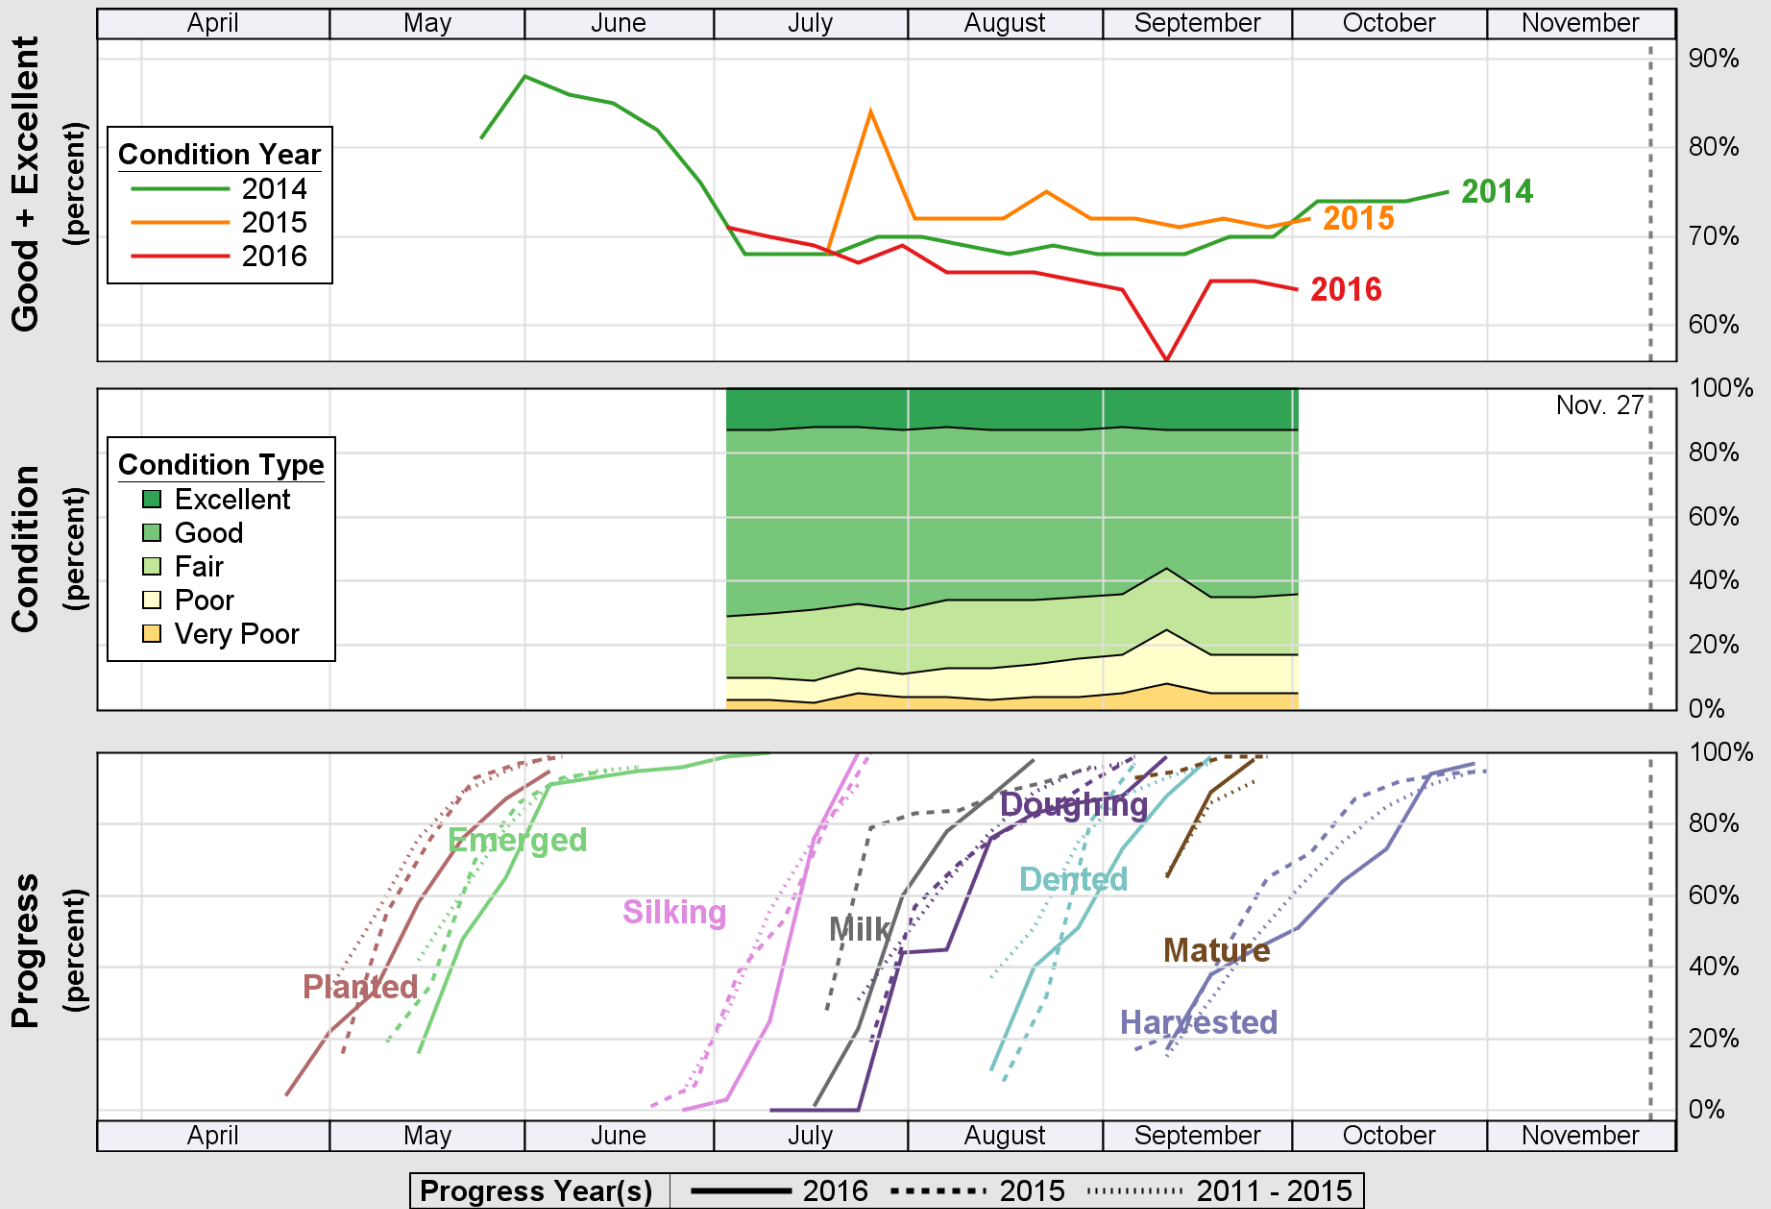

USDA

Crop Progress and Condition: Barley in Delaware , 2016

NASS

Source: National Agricultural Statistics Service (NASS), Crop Progress Report

USDA

Crop Progress and Condition: Corn in Delaware , 2016

NASS

Source: National Agricultural Statistics Service (NASS), Crop Progress Report

USDA

Crop Progress and Condition: Pasture and Range in Delaware, 2016

NASS

Source: National Agricultural Statistics Service (NASS), Crop Progress Report

USDA

Crop Progress and Condition: Soybeans in Delaware , 2016

NASS

Source: National Agricultural Statistics Service (NASS), Crop Progress Report

USDA

Crop Progress and Condition: Winter Wheat in Delaware , 2016

NASS

Source: National Agricultural Statistics Service (NASS), Crop Progress Report