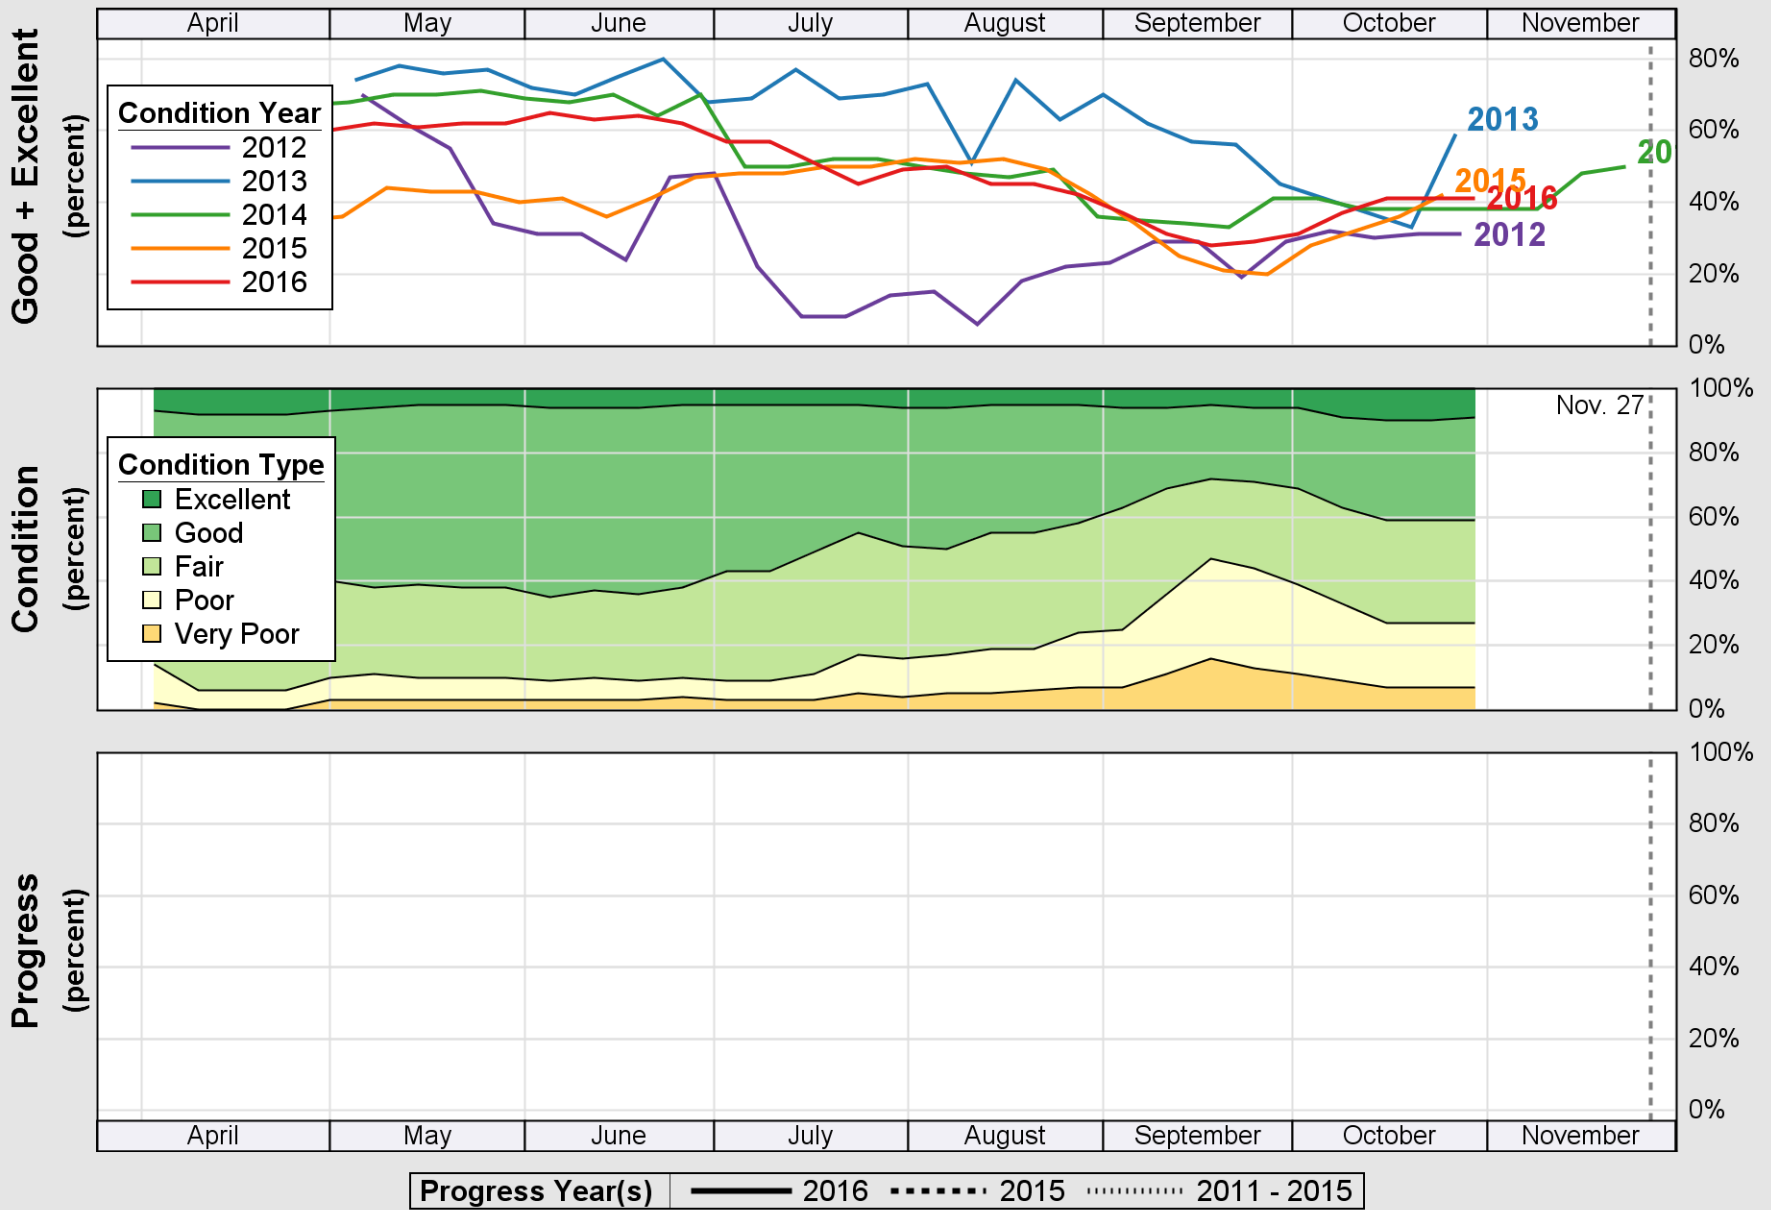

USDA

Crop Progress and Condition: Barley in Delaware , 2016

NASS

Source: National Agricultural Statistics Service (NASS), Crop Progress Report

USDA

Crop Progress and Condition: Corn in Delaware , 2016

NASS

Source: National Agricultural Statistics Service (NASS), Crop Progress Report

USDA

Crop Progress and Condition: Pasture and Range in Delaware, 2016

NASS

Source: National Agricultural Statistics Service (NASS), Crop Progress Report

USDA

Crop Progress and Condition: Soybeans in Delaware , 2016

NASS

Source: National Agricultural Statistics Service (NASS), Crop Progress Report

USDA

Crop Progress and Condition: Winter Wheat in Delaware , 2016

NASS

Source: National Agricultural Statistics Service (NASS), Crop Progress Report