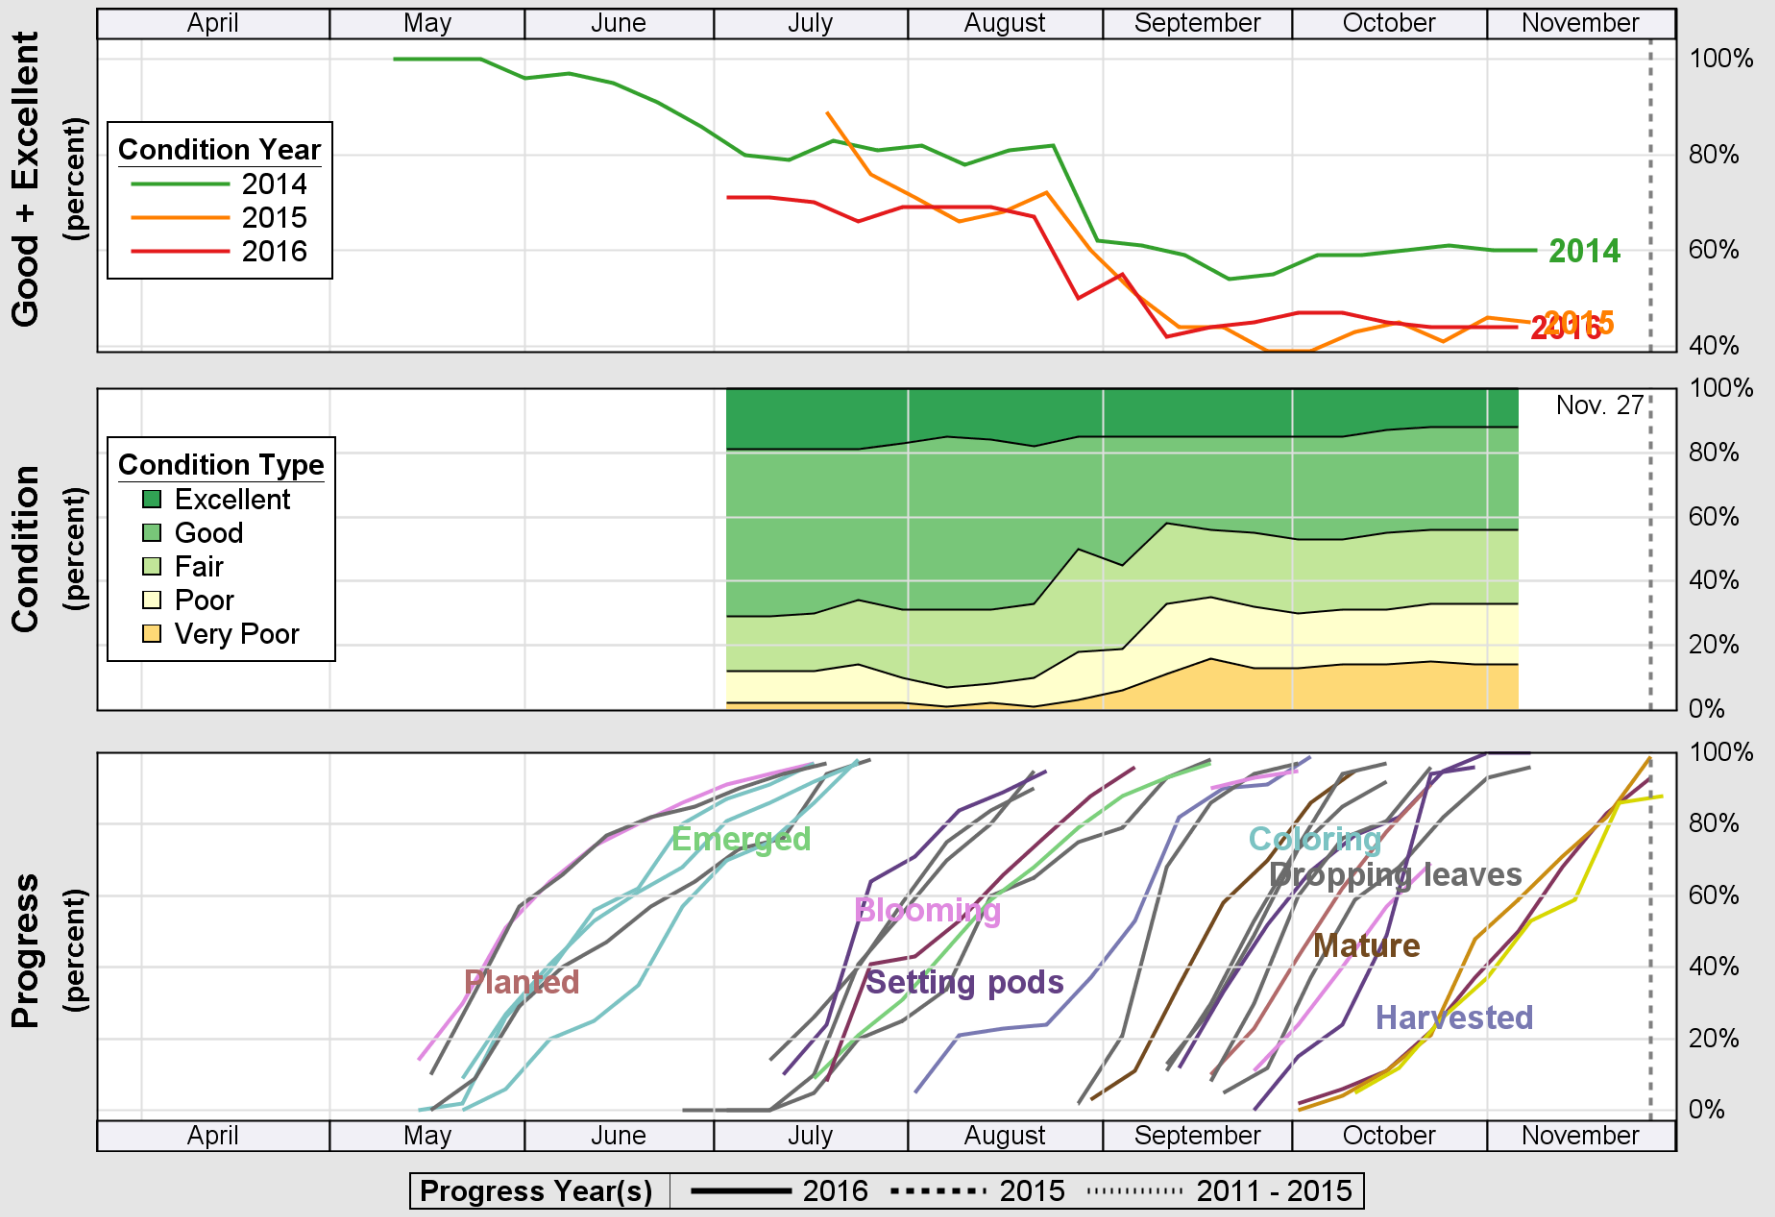

USDA

Crop Progress and Condition: Pasture and Range in Delaware, 2016

NASS

Source: National Agricultural Statistics Service (NASS), Crop Progress Report

USDA

Crop Progress and Condition: Soybeans in Delaware , 2016

NASS

Source: National Agricultural Statistics Service (NASS), Crop Progress Report

USDA

Crop Progress and Condition: Winter Wheat in Delaware , 2016

NASS

Source: National Agricultural Statistics Service (NASS), Crop Progress Report