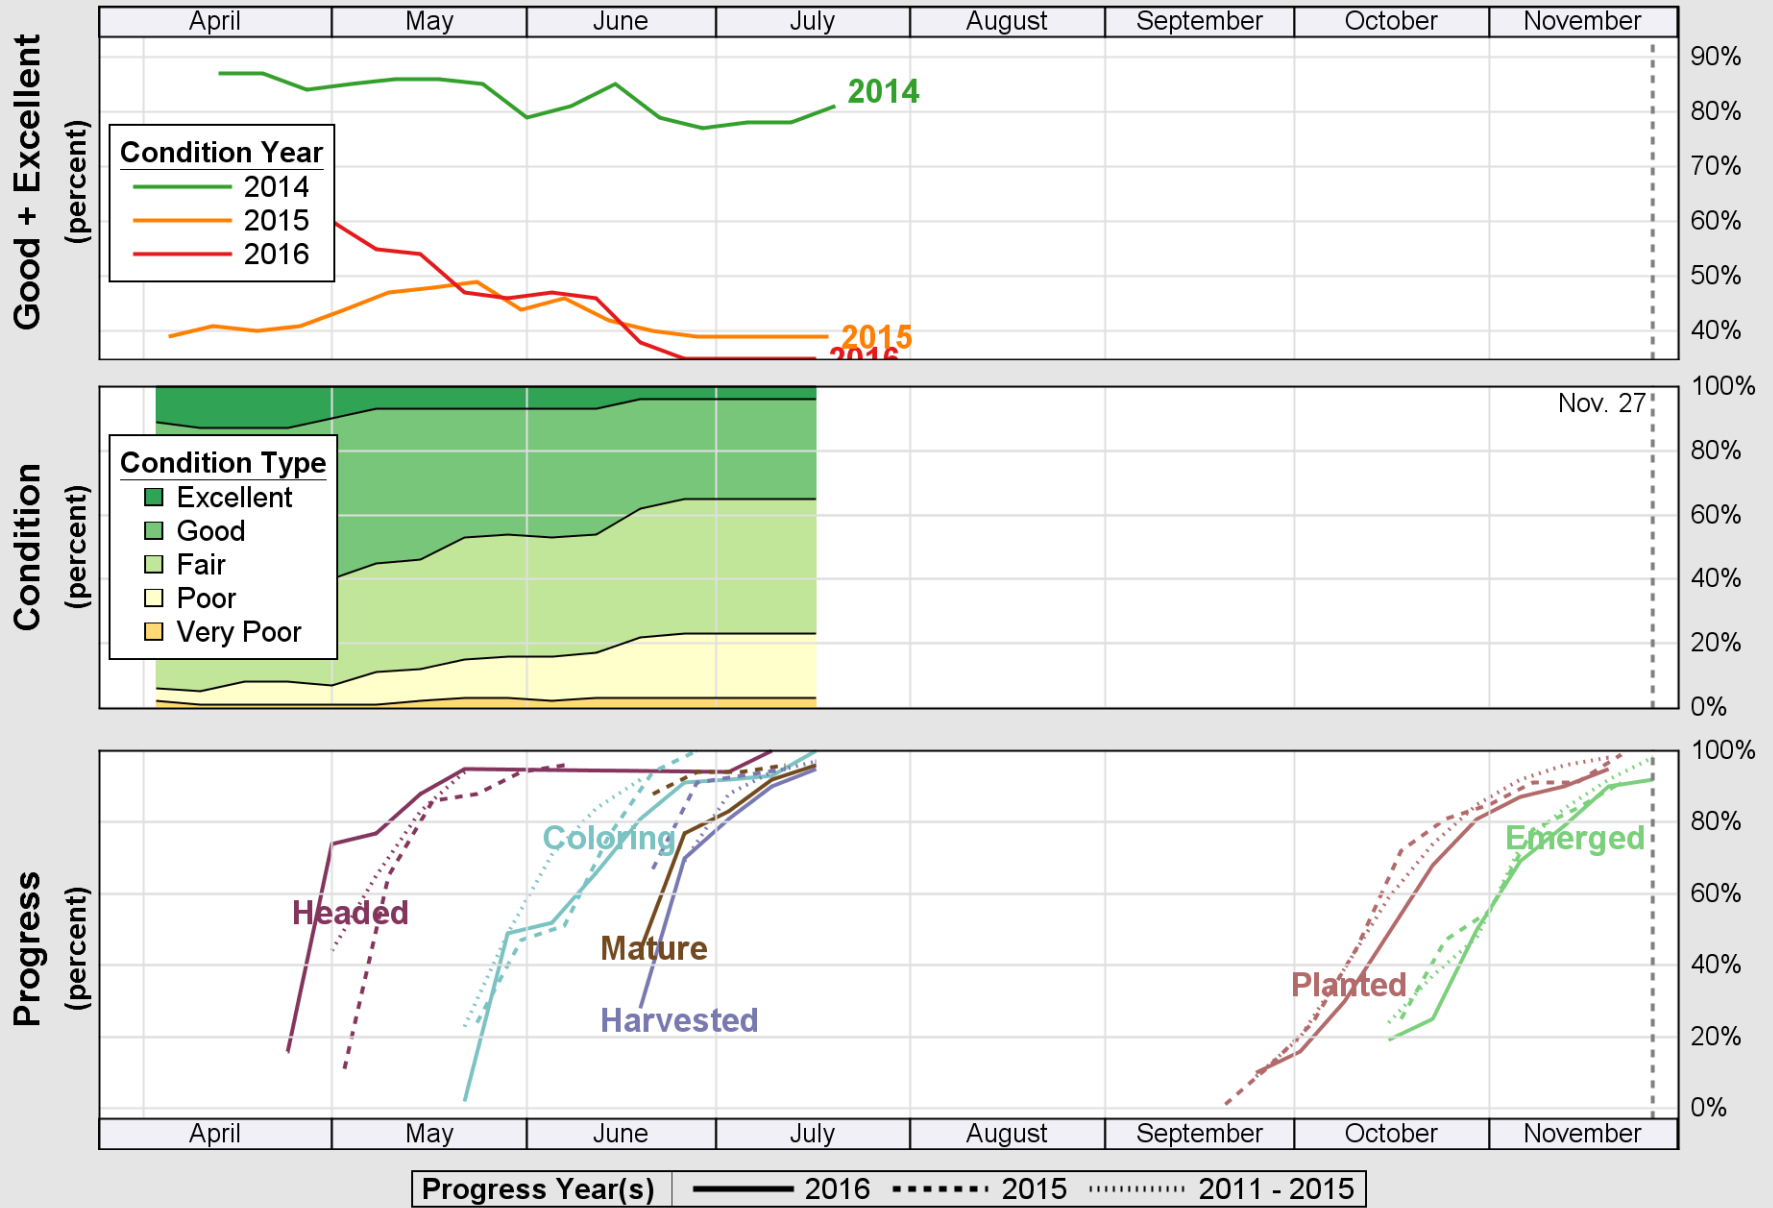

USDA

Crop Progress and Condition: Barley in Delaware , 2016

NASS

Source: National Agricultural Statistics Service (NASS), Crop Progress Report

USDA

Crop Progress and Condition: Corn in Delaware , 2016

NASS

Source: National Agricultural Statistics Service (NASS), Crop Progress Report

USDA

Crop Progress and Condition: Pasture and Range in Delaware, 2016

NASS

Source: National Agricultural Statistics Service (NASS), Crop Progress Report

USDA

Crop Progress and Condition: Soybeans in Delaware , 2016

NASS

Source: National Agricultural Statistics Service (NASS), Crop Progress Report

USDA

Crop Progress and Condition: Winter Wheat in Delaware , 2016

NASS

Source: National Agricultural Statistics Service (NASS), Crop Progress Report