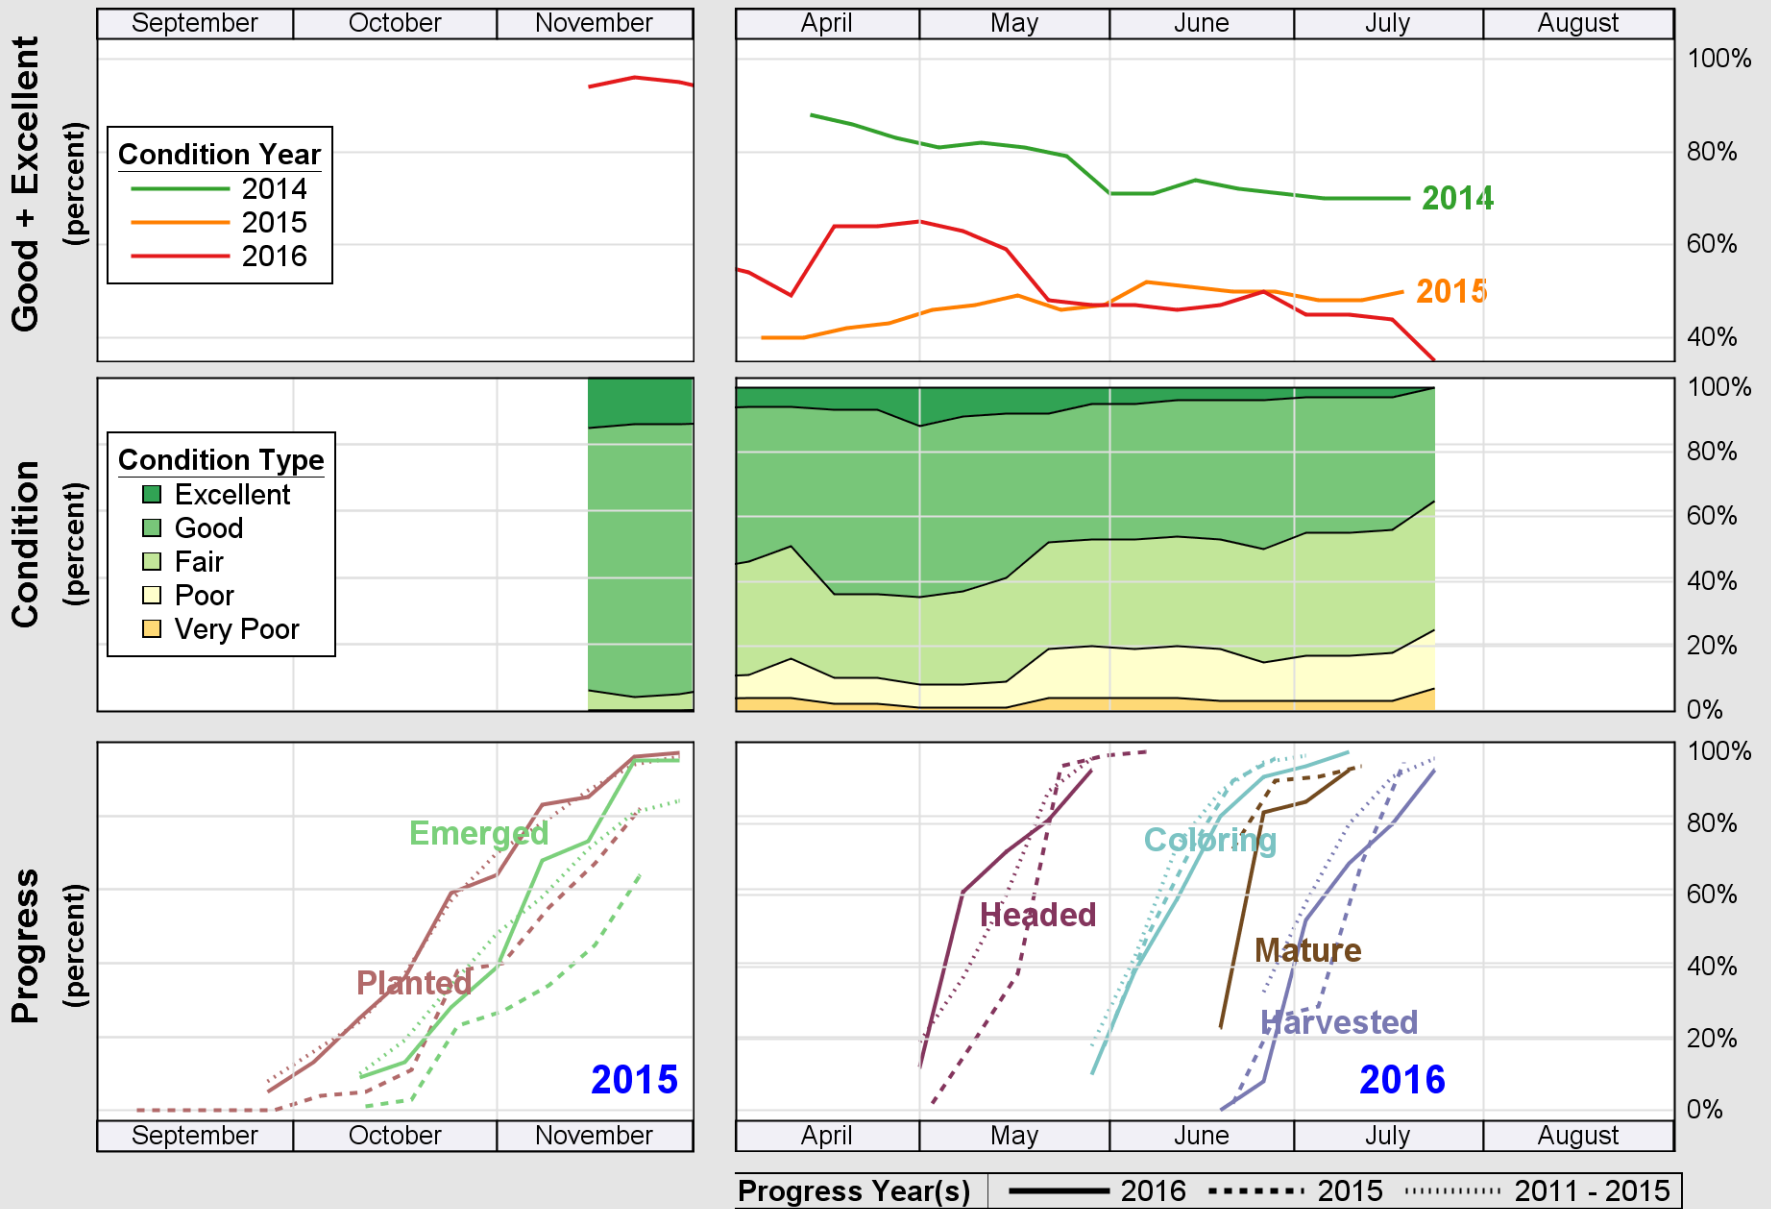

NASS

Source: National Agricultural Statistics Service (NASS), Crop Progress Report

USDA

Crop Progress and Condition: Winter Wheat in Delaware , 2016

NASS

Source: National Agricultural Statistics Service (NASS), Crop Progress Report