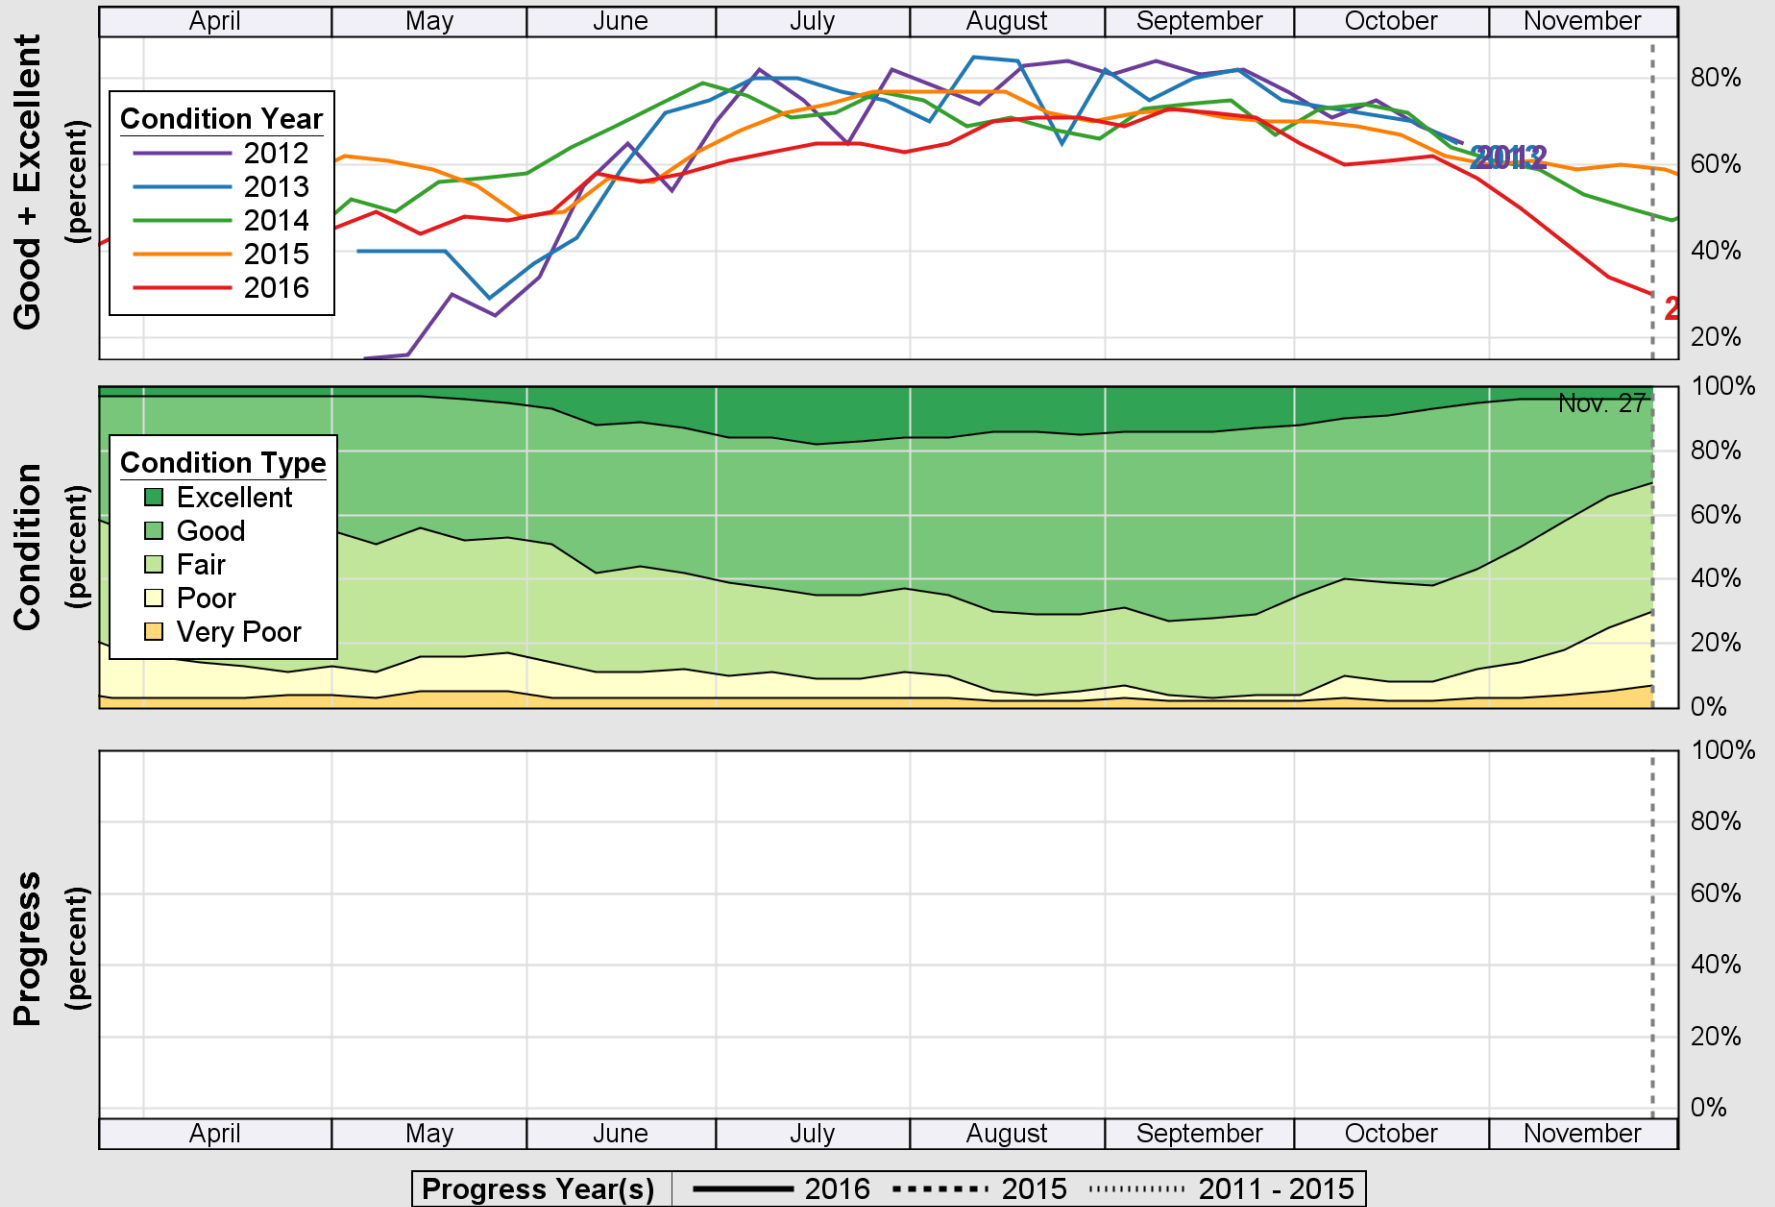

USDA

Crop Progress and Condition: Pasture and Range in Florida , 2016

NASS

Source: National Agricultural Statistics Service (NASS), Crop Progress Report

USDA

Crop Progress and Condition: Peanuts in Florida , 2016

NASS

Source: National Agricultural Statistics Service (NASS), Crop Progress Report