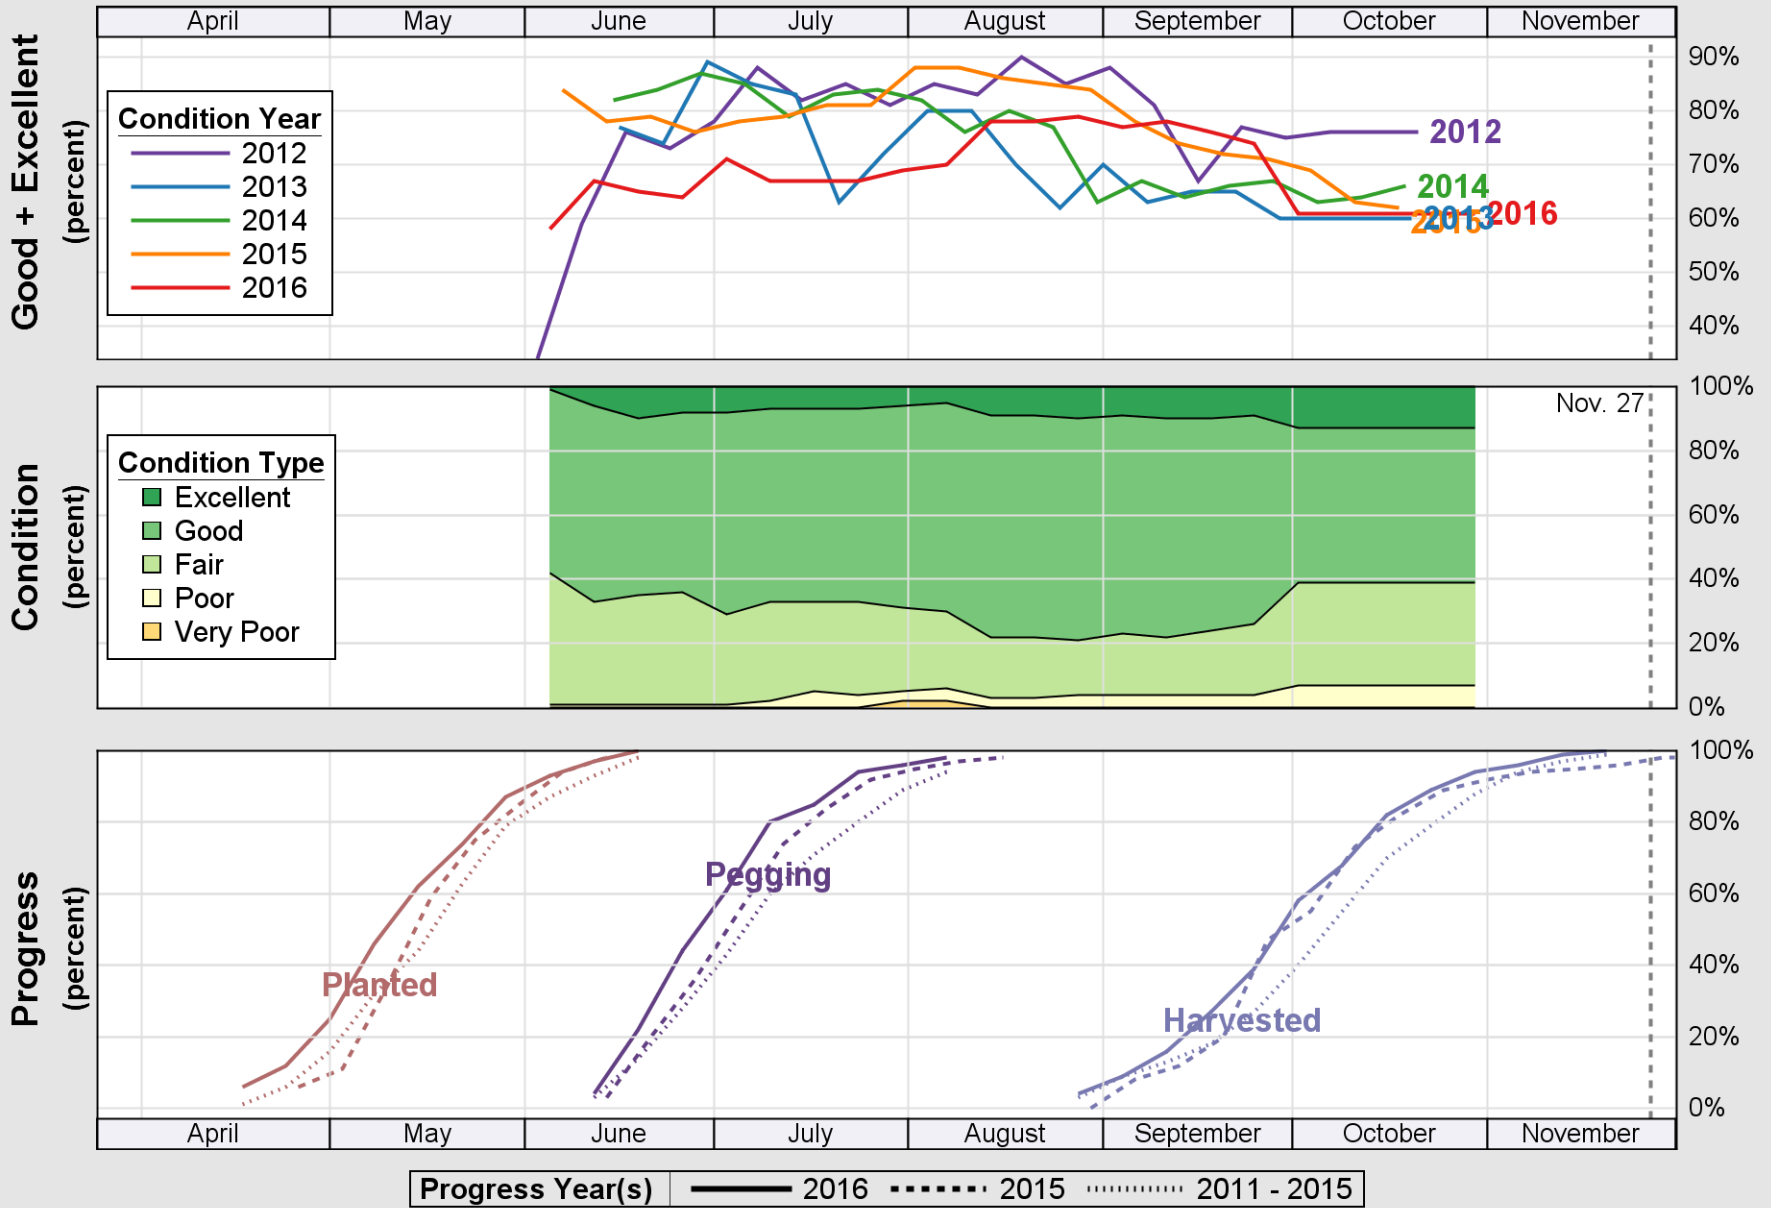

USDA

Crop Progress and Condition: Pasture and Range in Florida , 2016

NASS

Source: National Agricultural Statistics Service (NASS), Crop Progress Report

USDA

Crop Progress and Condition: Peanuts in Florida , 2016

NASS

Source: National Agricultural Statistics Service (NASS), Crop Progress Report