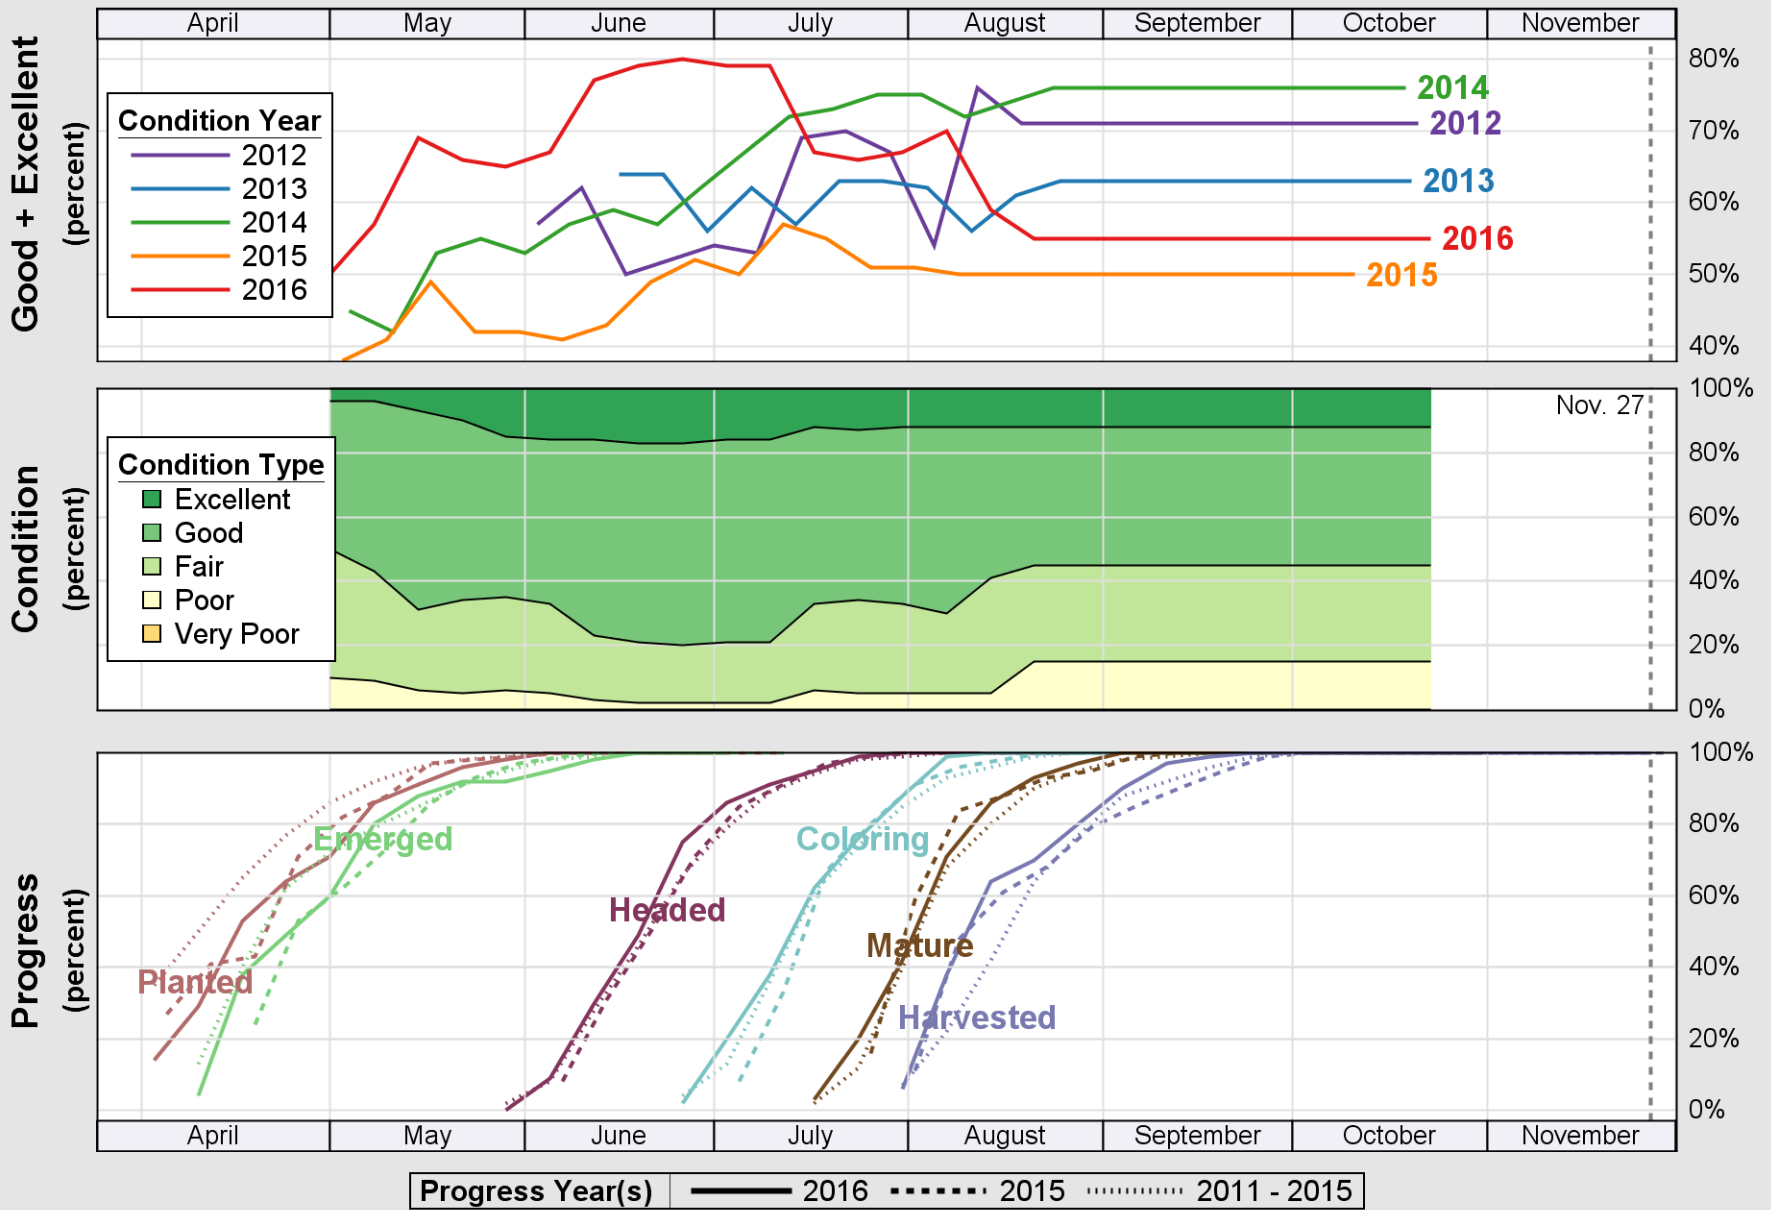

USDA

Crop Progress and Condition: Rice in Louisiana , 2016

NASS

Source: National Agricultural Statistics Service (NASS), Crop Progress Report

USDA

Crop Progress and Condition: Sorghum in Louisiana , 2016

NASS

Source: National Agricultural Statistics Service (NASS), Crop Progress Report

USDA

Crop Progress and Condition: Soybeans in Louisiana , 2016

NASS

Source: National Agricultural Statistics Service (NASS), Crop Progress Report