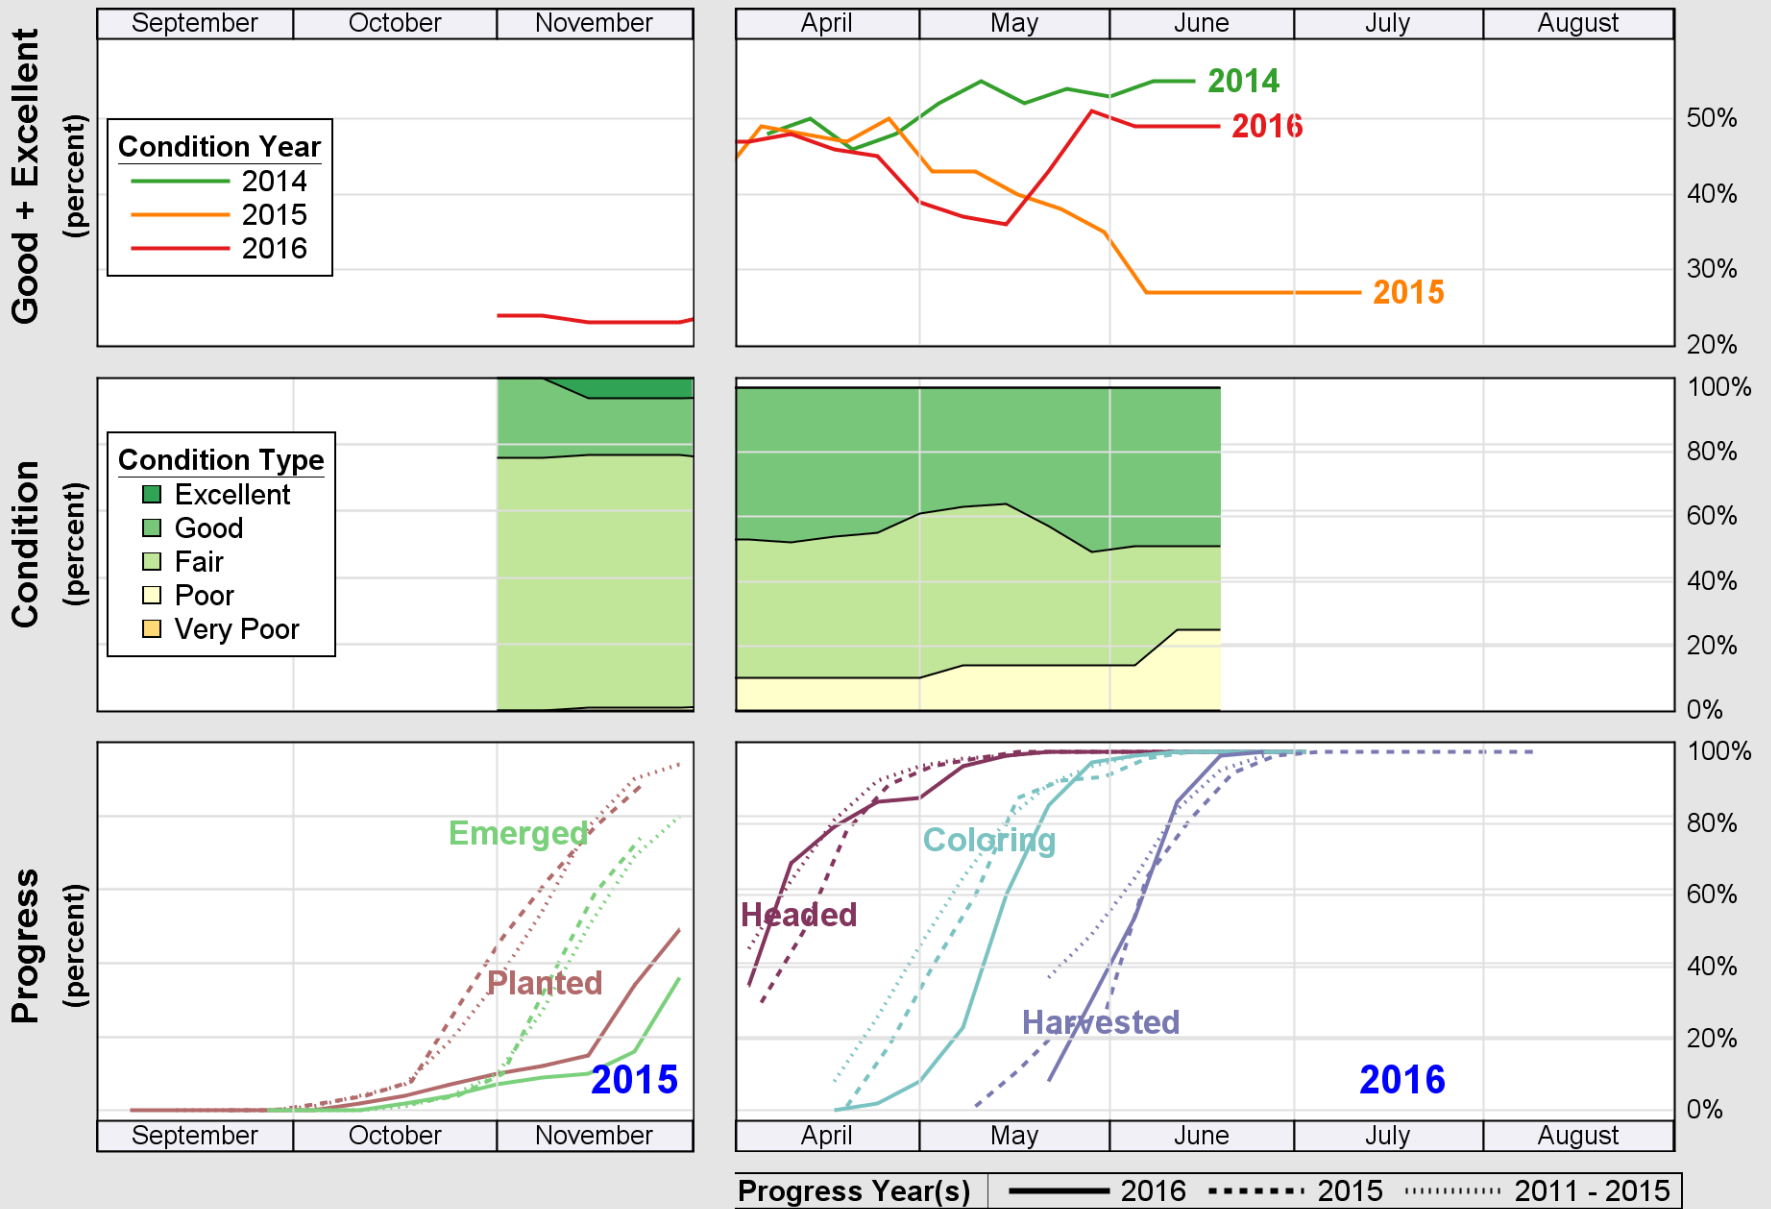

Source: National Agricultural Statistics Service (NASS), Crop Progress Report

USDA

Crop Progress and Condition: Soybeans in Louisiana , 2016

NASS

Source: National Agricultural Statistics Service (NASS), Crop Progress Report

USDA

Crop Progress and Condition: Winter Wheat in Louisiana , 2016

NASS

Source: National Agricultural Statistics Service (NASS), Crop Progress Report