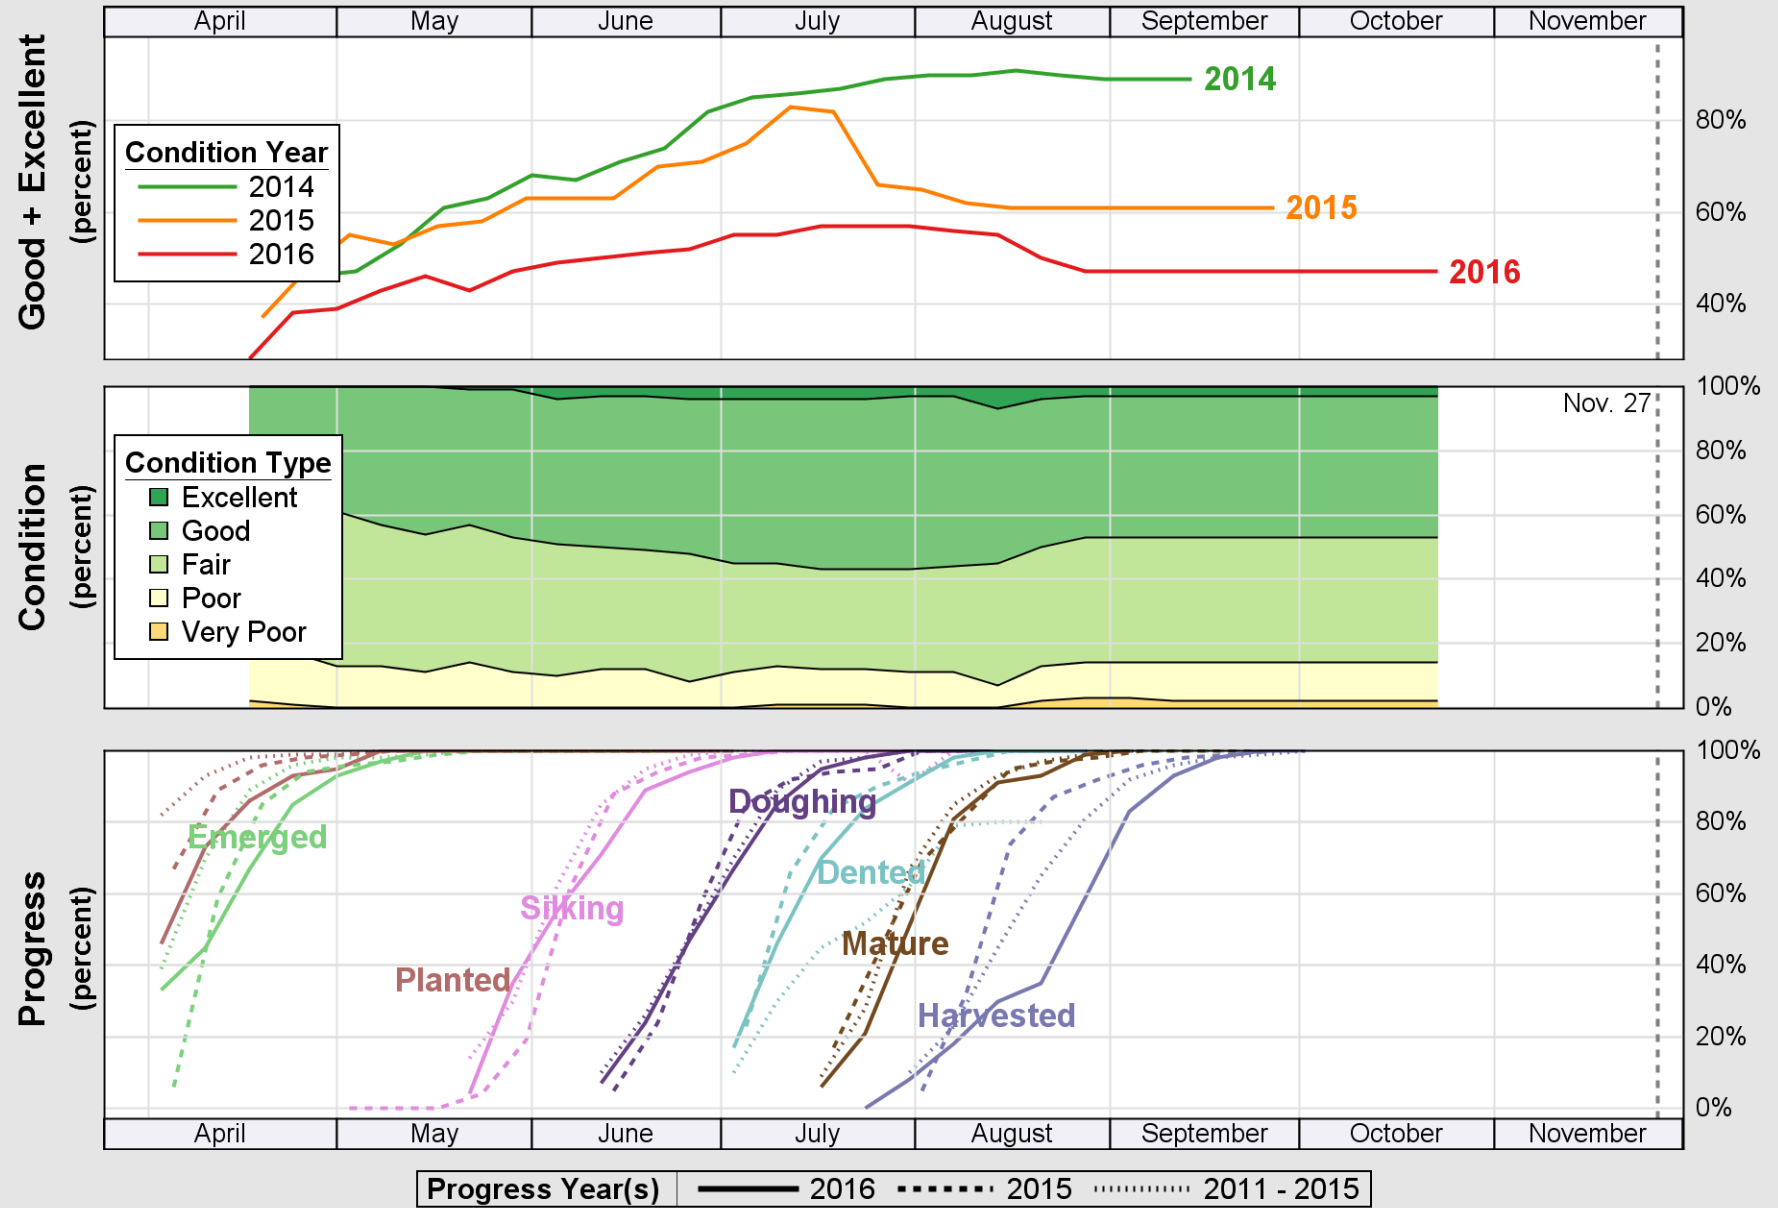

USDA

Crop Progress and Condition: Corn in Louisiana, 2016

NASS

Source: National Agricultural Statistics Service (NASS), Crop Progress Report

USDA

Crop Progress and Condition: Cotton in Louisiana , 2016

NASS

Source: National Agricultural Statistics Service (NASS), Crop Progress Report

USDA

Crop Progress and Condition: Pasture and Range in Louisiana, 2016

NASS

Source: National Agricultural Statistics Service (NASS), Crop Progress Report