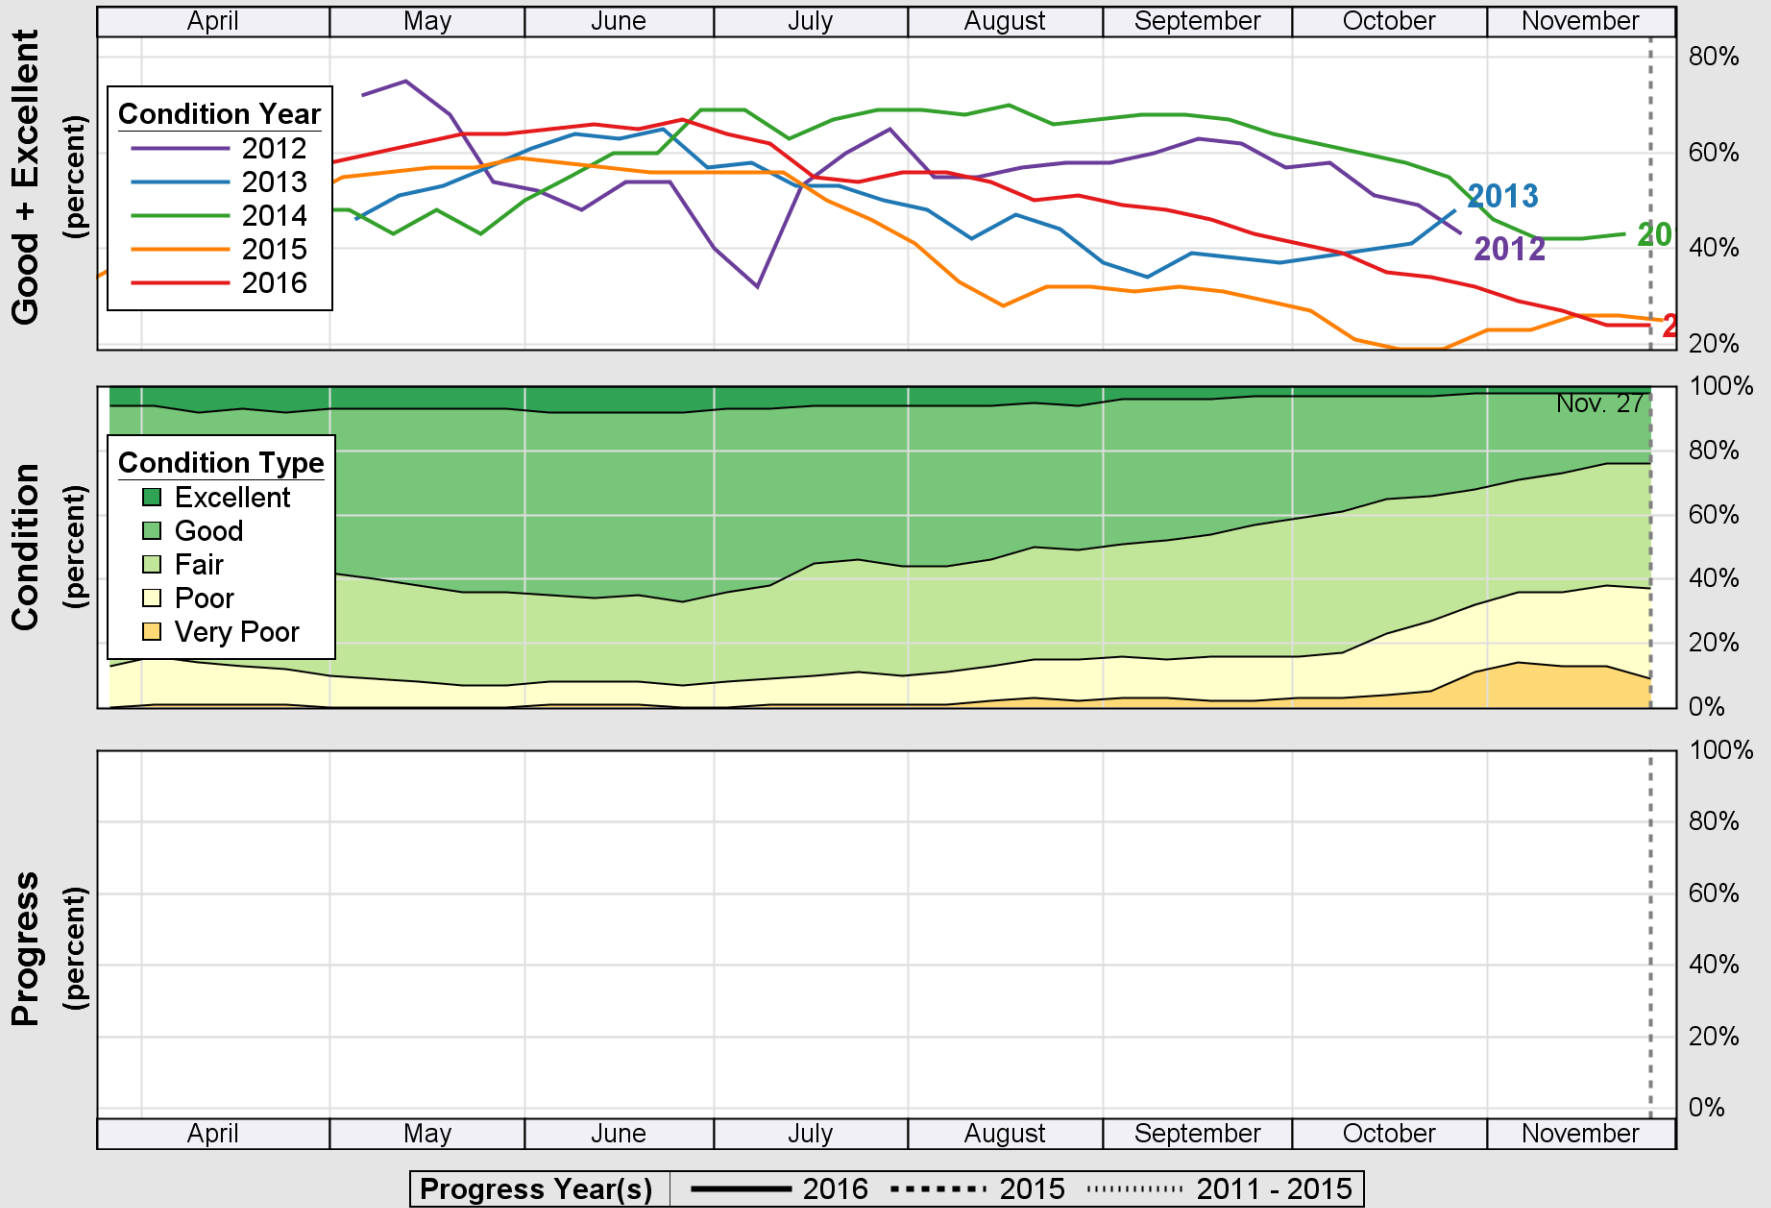

USDA

Crop Progress and Condition: Corn in Louisiana, 2016

NASS

Source: National Agricultural Statistics Service (NASS), Crop Progress Report

USDA

Crop Progress and Condition: Cotton in Louisiana , 2016

NASS

Source: National Agricultural Statistics Service (NASS), Crop Progress Report

USDA

Crop Progress and Condition: Pasture and Range in Louisiana, 2016

NASS

Source: National Agricultural Statistics Service (NASS), Crop Progress Report