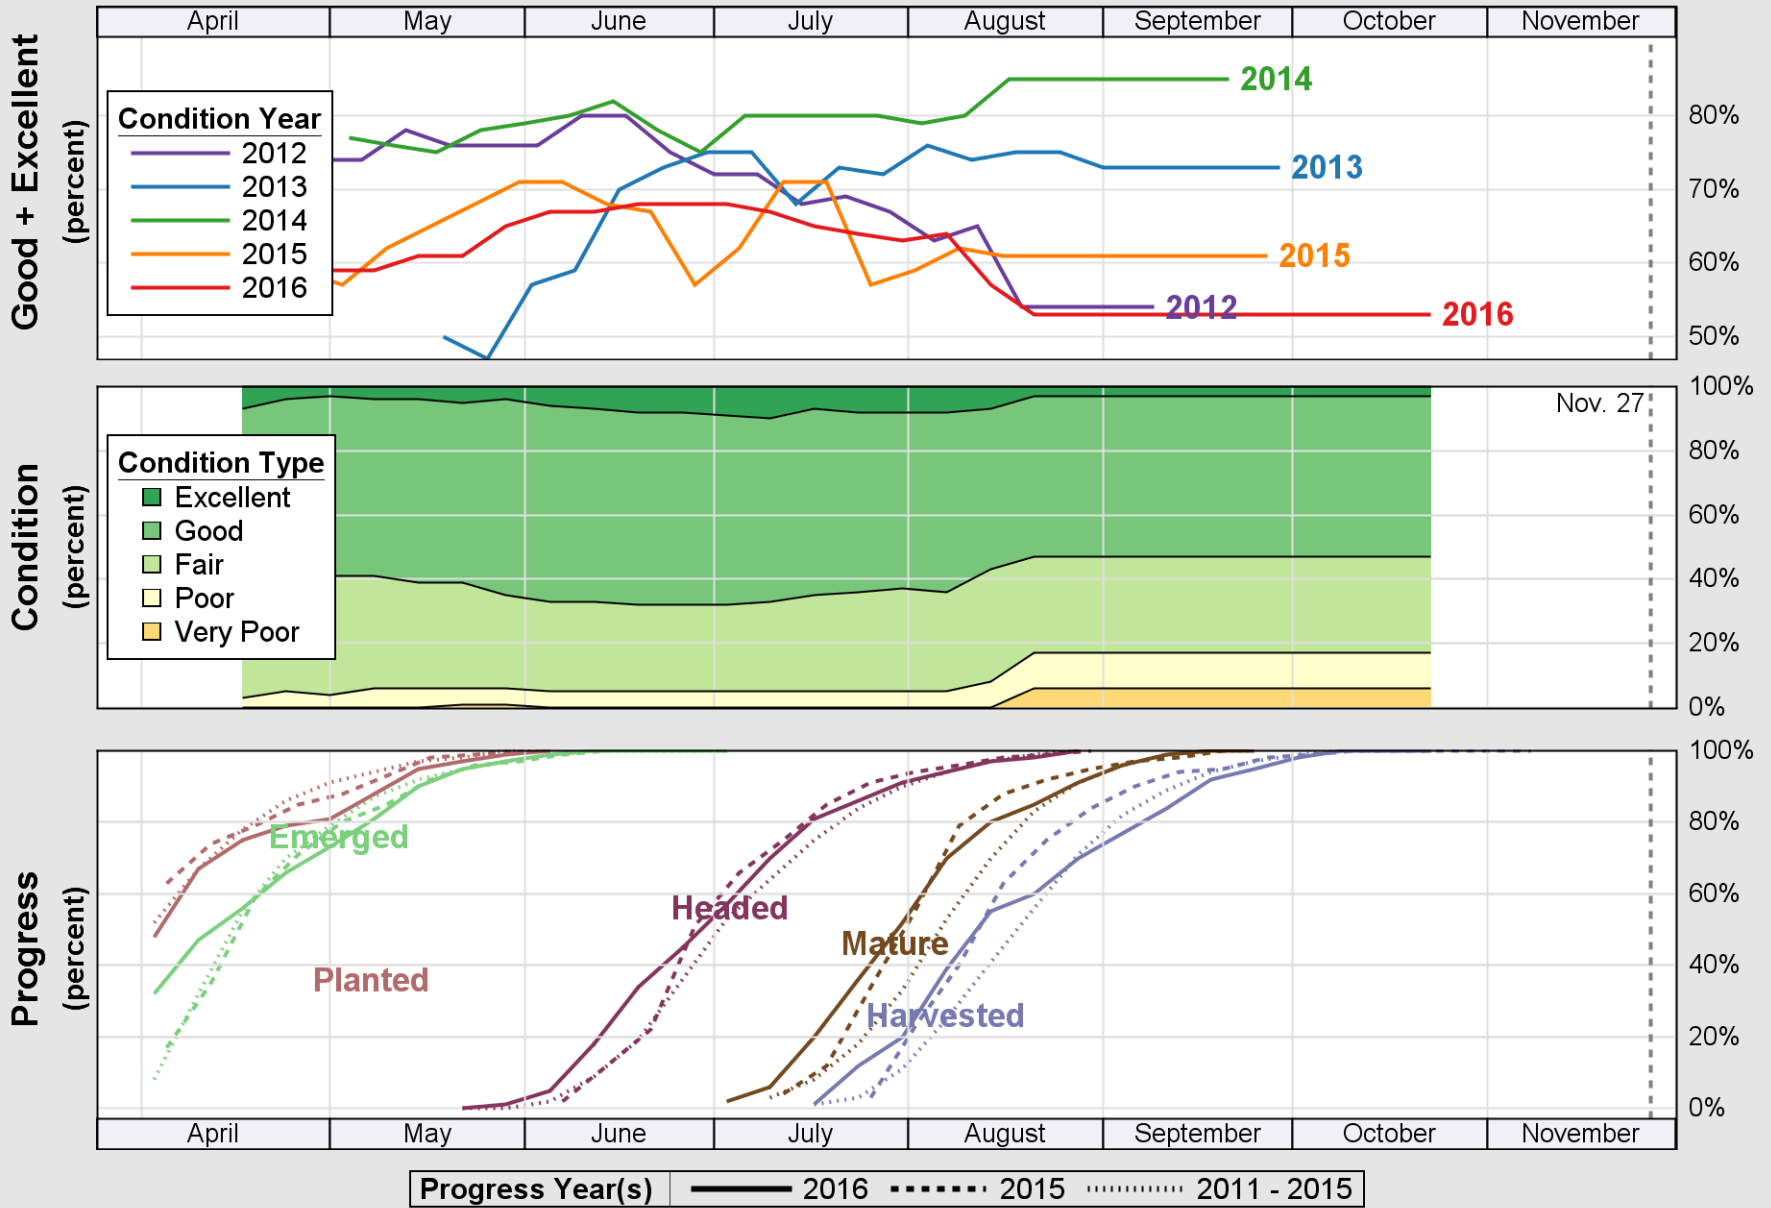

USDA

Crop Progress and Condition: Corn in Louisiana, 2016

NASS

Source: National Agricultural Statistics Service (NASS), Crop Progress Report

USDA

Crop Progress and Condition: Cotton in Louisiana , 2016

NASS

Source: National Agricultural Statistics Service (NASS), Crop Progress Report

USDA

Crop Progress and Condition: Pasture and Range in Louisiana, 2016

NASS

Source: National Agricultural Statistics Service (NASS), Crop Progress Report

USDA

Crop Progress and Condition: Rice in Louisiana , 2016

NASS

Source: National Agricultural Statistics Service (NASS), Crop Progress Report

USDA

Crop Progress and Condition: Sorghum in Louisiana , 2016

NASS