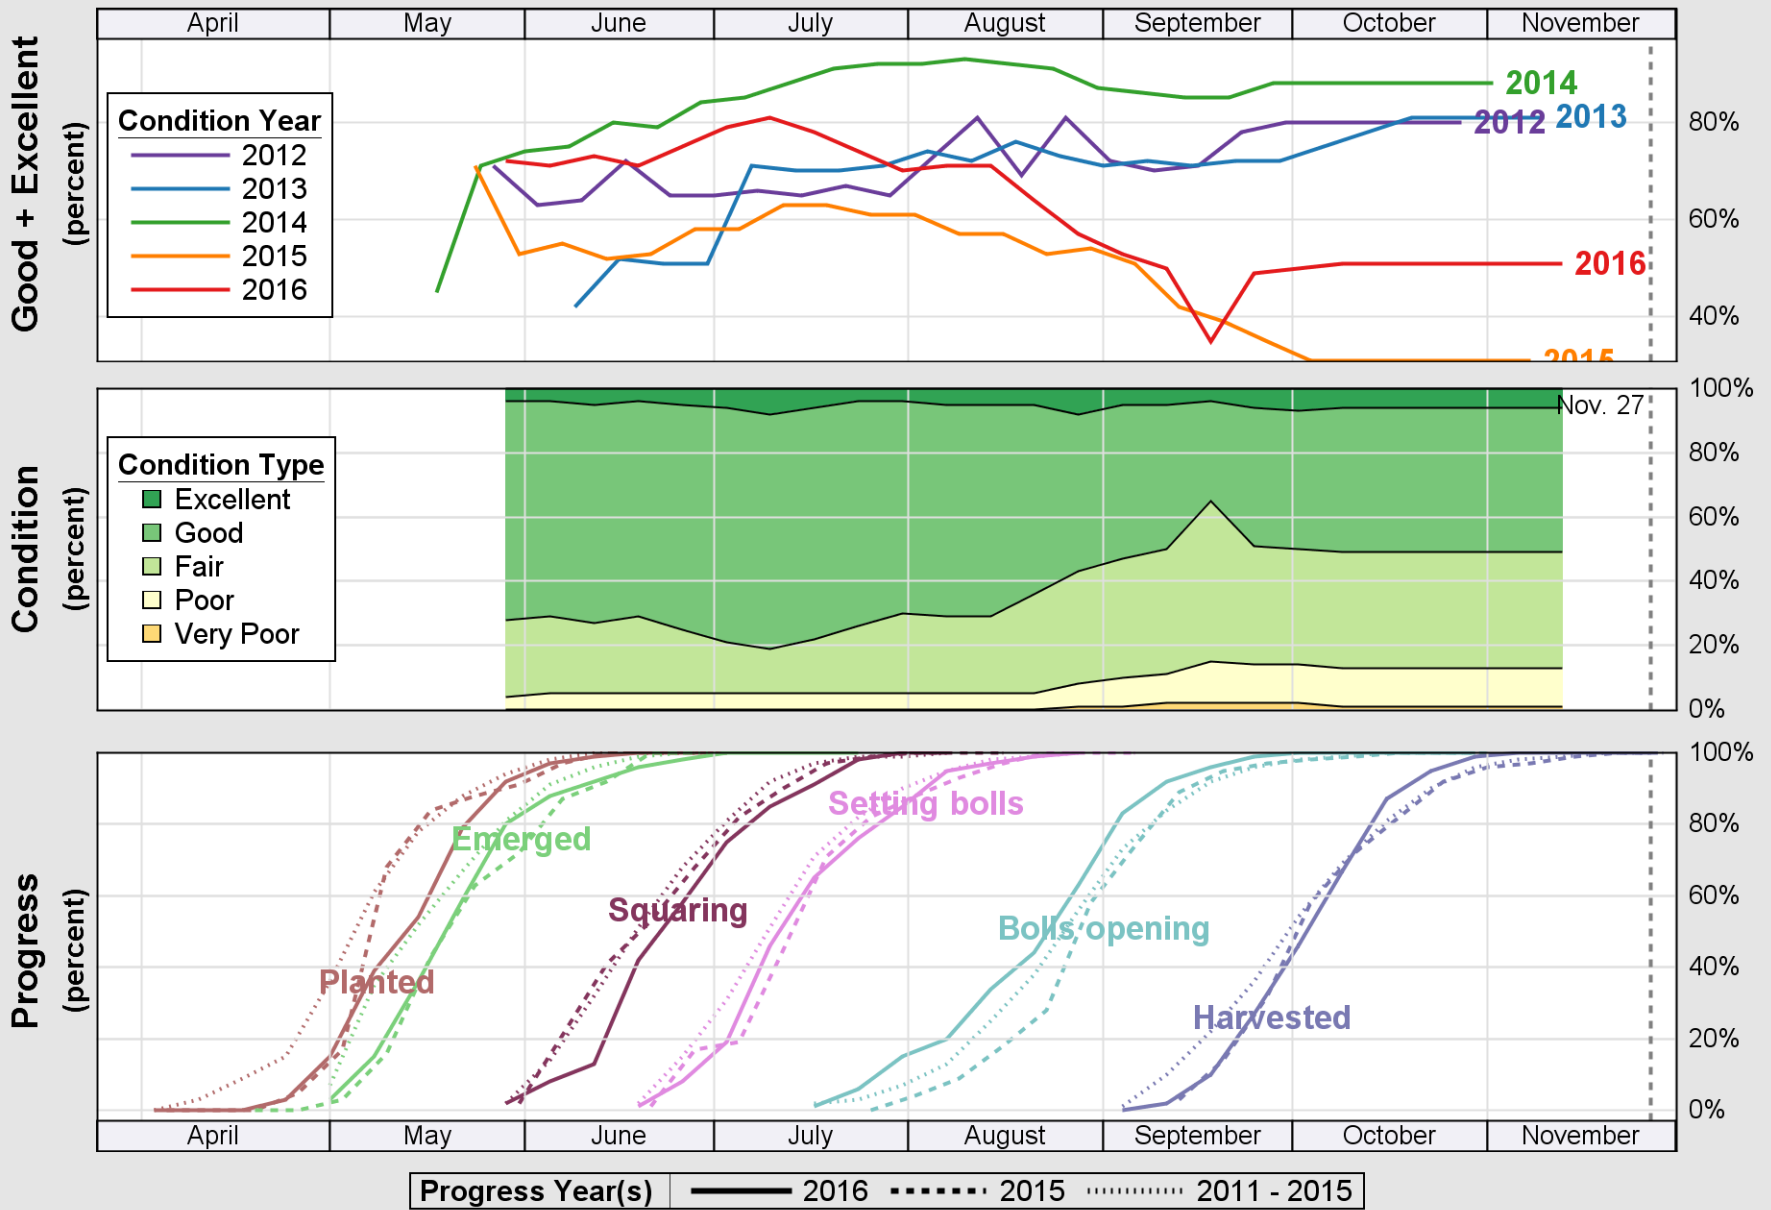

USDA

Crop Progress and Condition: Corn in Louisiana, 2016

NASS

Source: National Agricultural Statistics Service (NASS), Crop Progress Report

USDA

Crop Progress and Condition: Cotton in Louisiana , 2016

NASS

Source: National Agricultural Statistics Service (NASS), Crop Progress Report

USDA

Crop Progress and Condition: Pasture and Range in Louisiana, 2016

NASS

Source: National Agricultural Statistics Service (NASS), Crop Progress Report