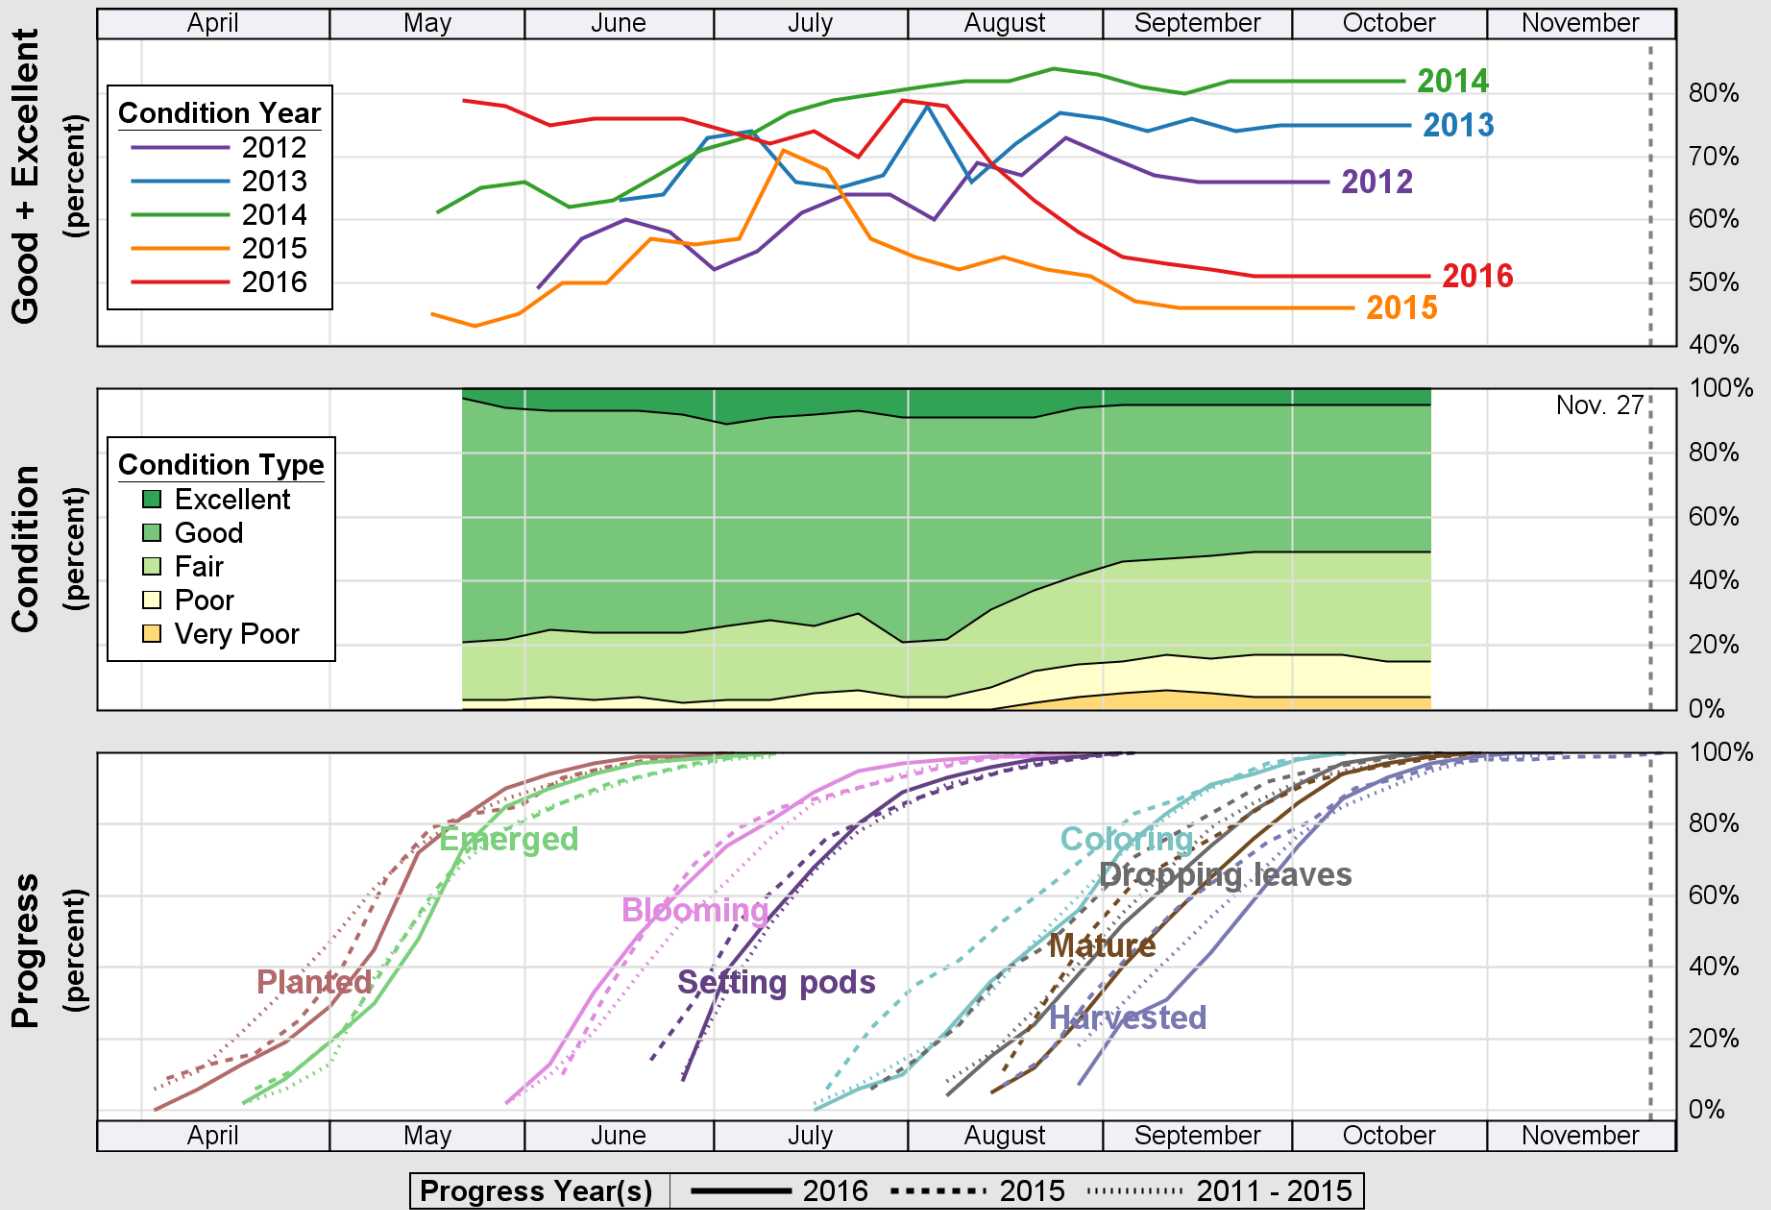

USDA

Crop Progress and Condition: Rice in Louisiana , 2016

NASS

Source: National Agricultural Statistics Service (NASS), Crop Progress Report

USDA

Crop Progress and Condition: Sorghum in Louisiana , 2016

NASS

Source: National Agricultural Statistics Service (NASS), Crop Progress Report

USDA

Crop Progress and Condition: Soybeans in Louisiana , 2016

NASS

Source: National Agricultural Statistics Service (NASS), Crop Progress Report