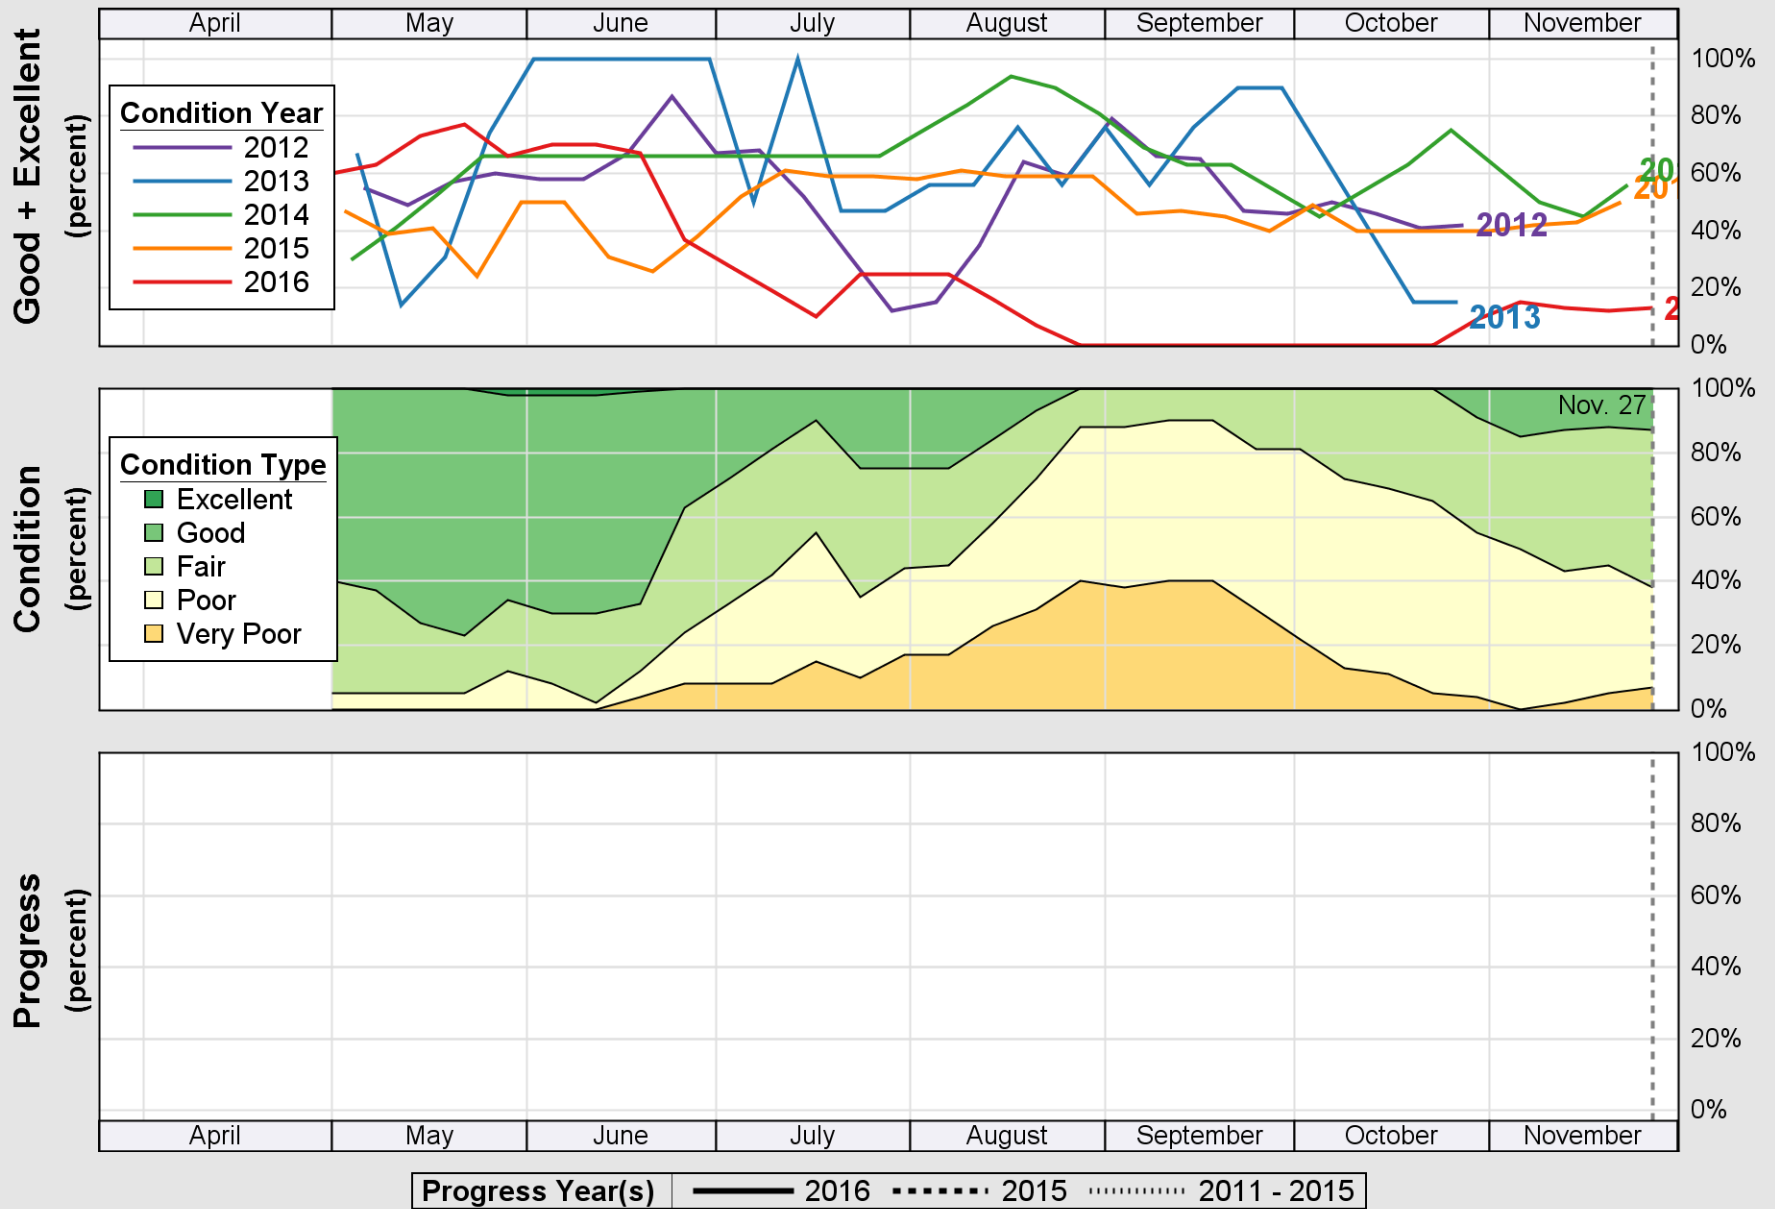

### Crop Progress and Condition: Corn in Massachusetts , 2016

NASS

Source: National Agricultural Statistics Service (NASS), Crop Progress Report

# USDA Crop Progress and Condition: Pasture and Range in Massachusetts , 2016 NASS

Source: National Agricultural Statistics Service (NASS), Crop Progress Report