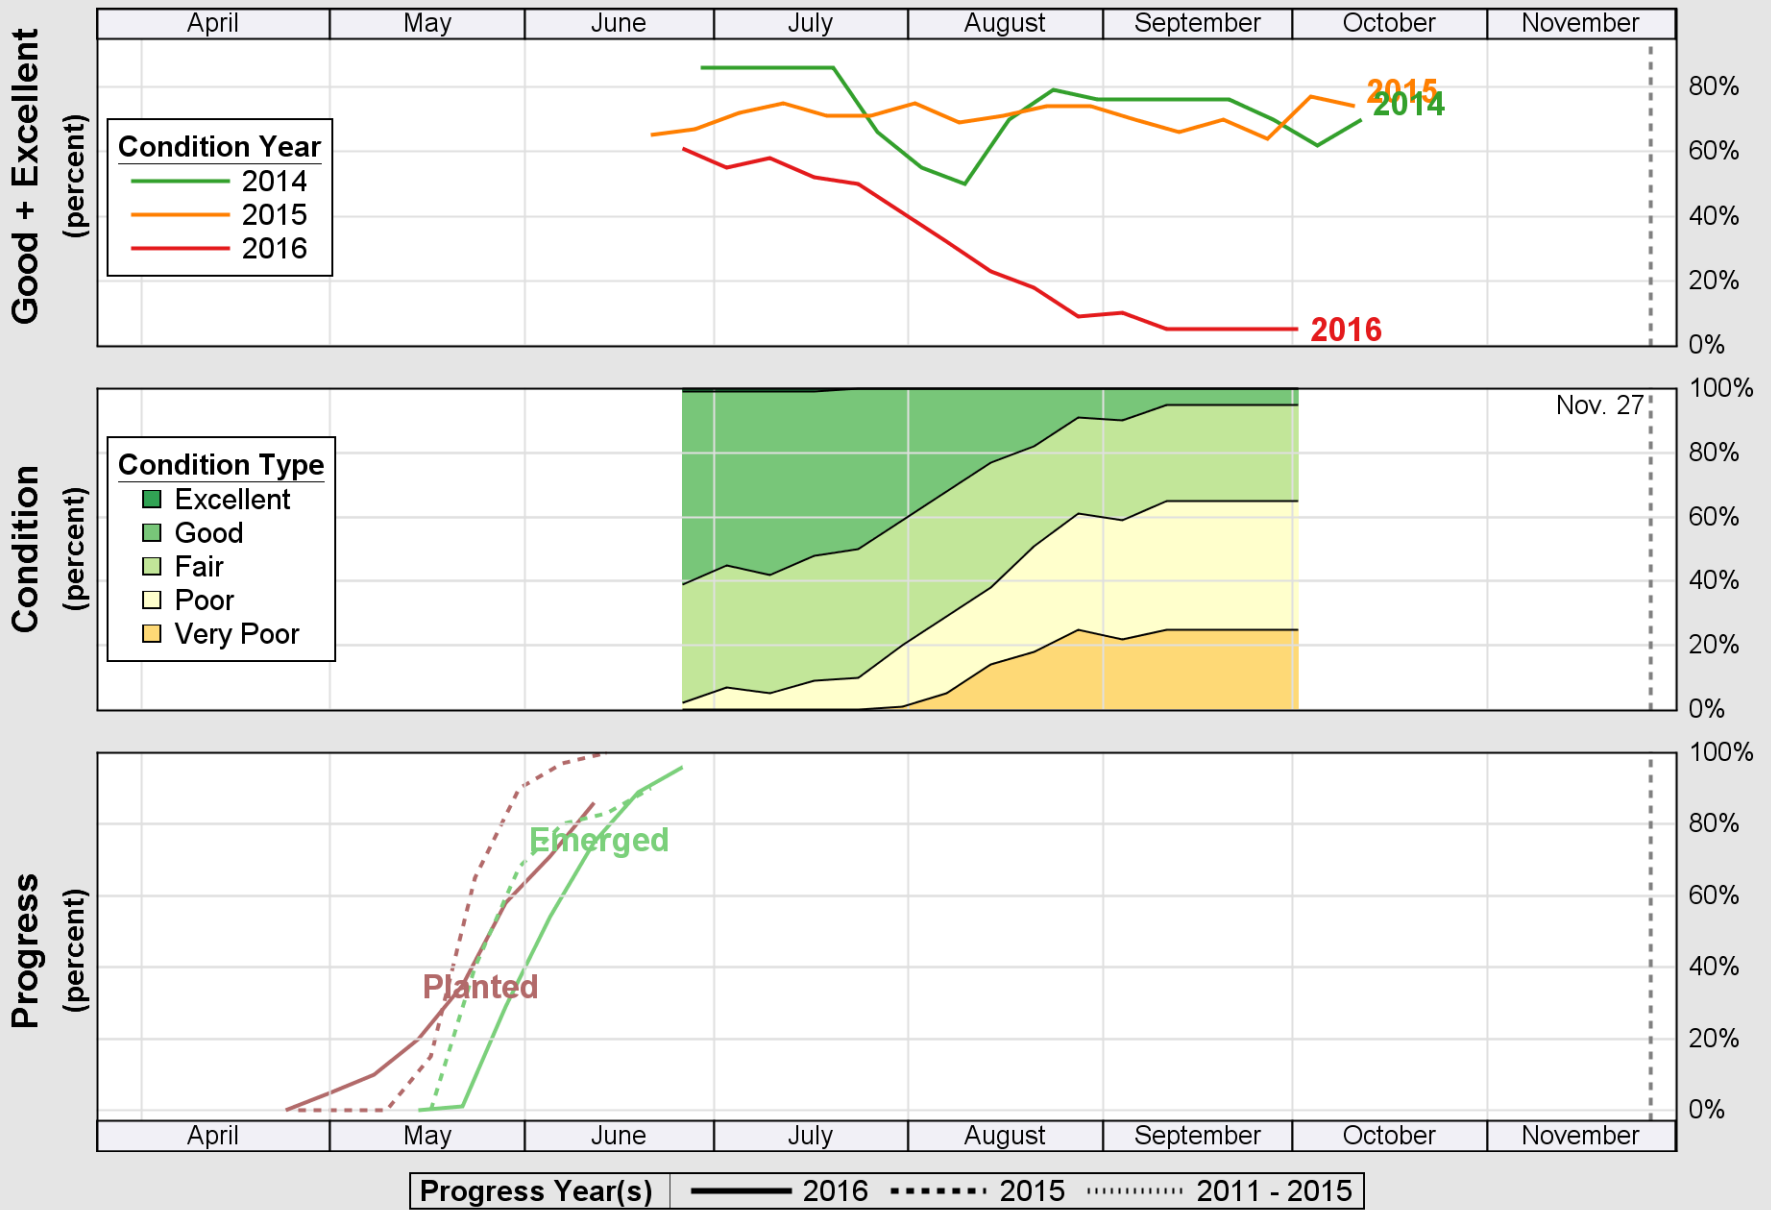

### Crop Progress and Condition: Corn in Massachusetts , 2016

NASS

Source: National Agricultural Statistics Service (NASS), Crop Progress Report

# USDA Crop Progress and Condition: Pasture and Range in Massachusetts , 2016 NASS

Source: National Agricultural Statistics Service (NASS), Crop Progress Report