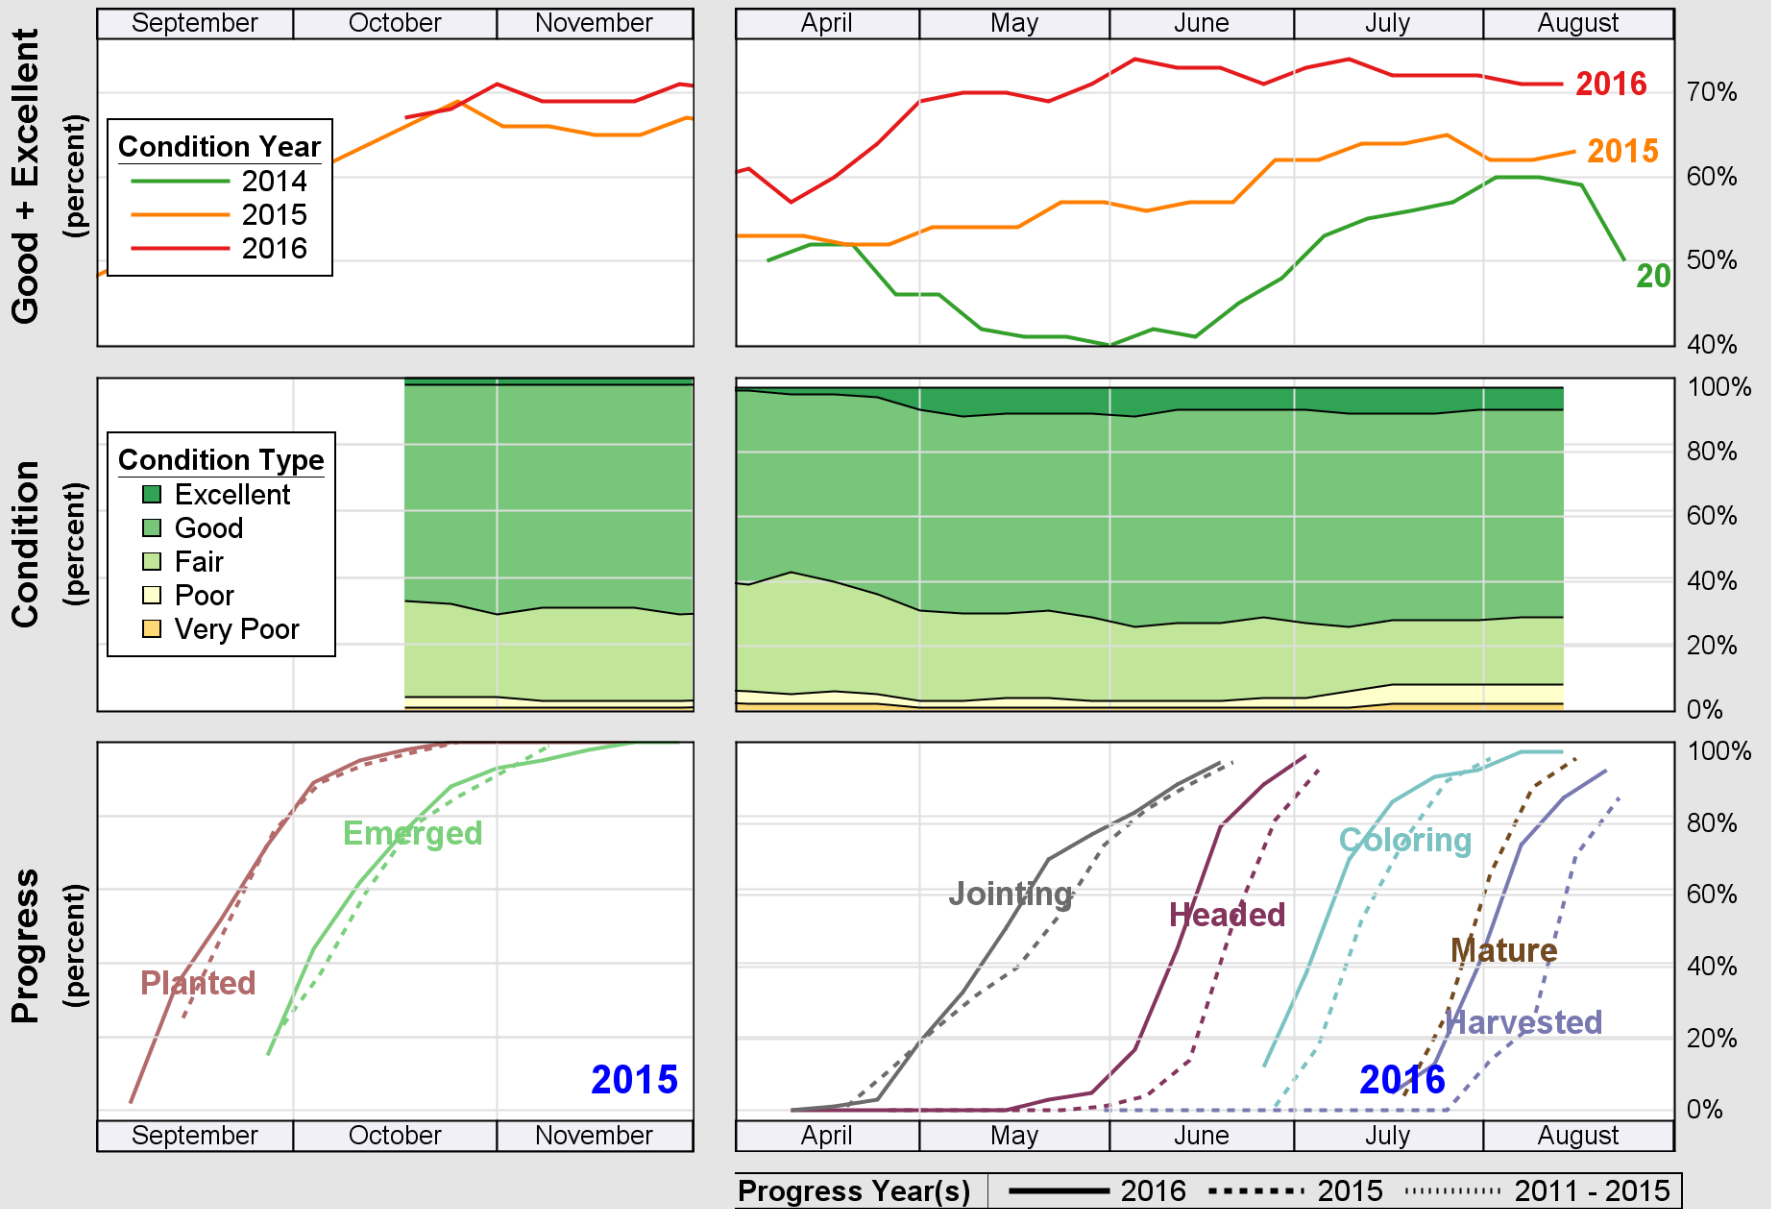

USDA

Crop Progress and Condition: Sugar Beets in North Dakota , 2016

NASS

Source: National Agricultural Statistics Service (NASS), Crop Progress Report

USDA

Crop Progress and Condition: Sunflower in North Dakota , 2016

NASS

Source: National Agricultural Statistics Service (NASS), Crop Progress Report

USDA

Crop Progress and Condition: Winter Wheat in North Dakota , 2016

NASS

Source: National Agricultural Statistics Service (NASS), Crop Progress Report