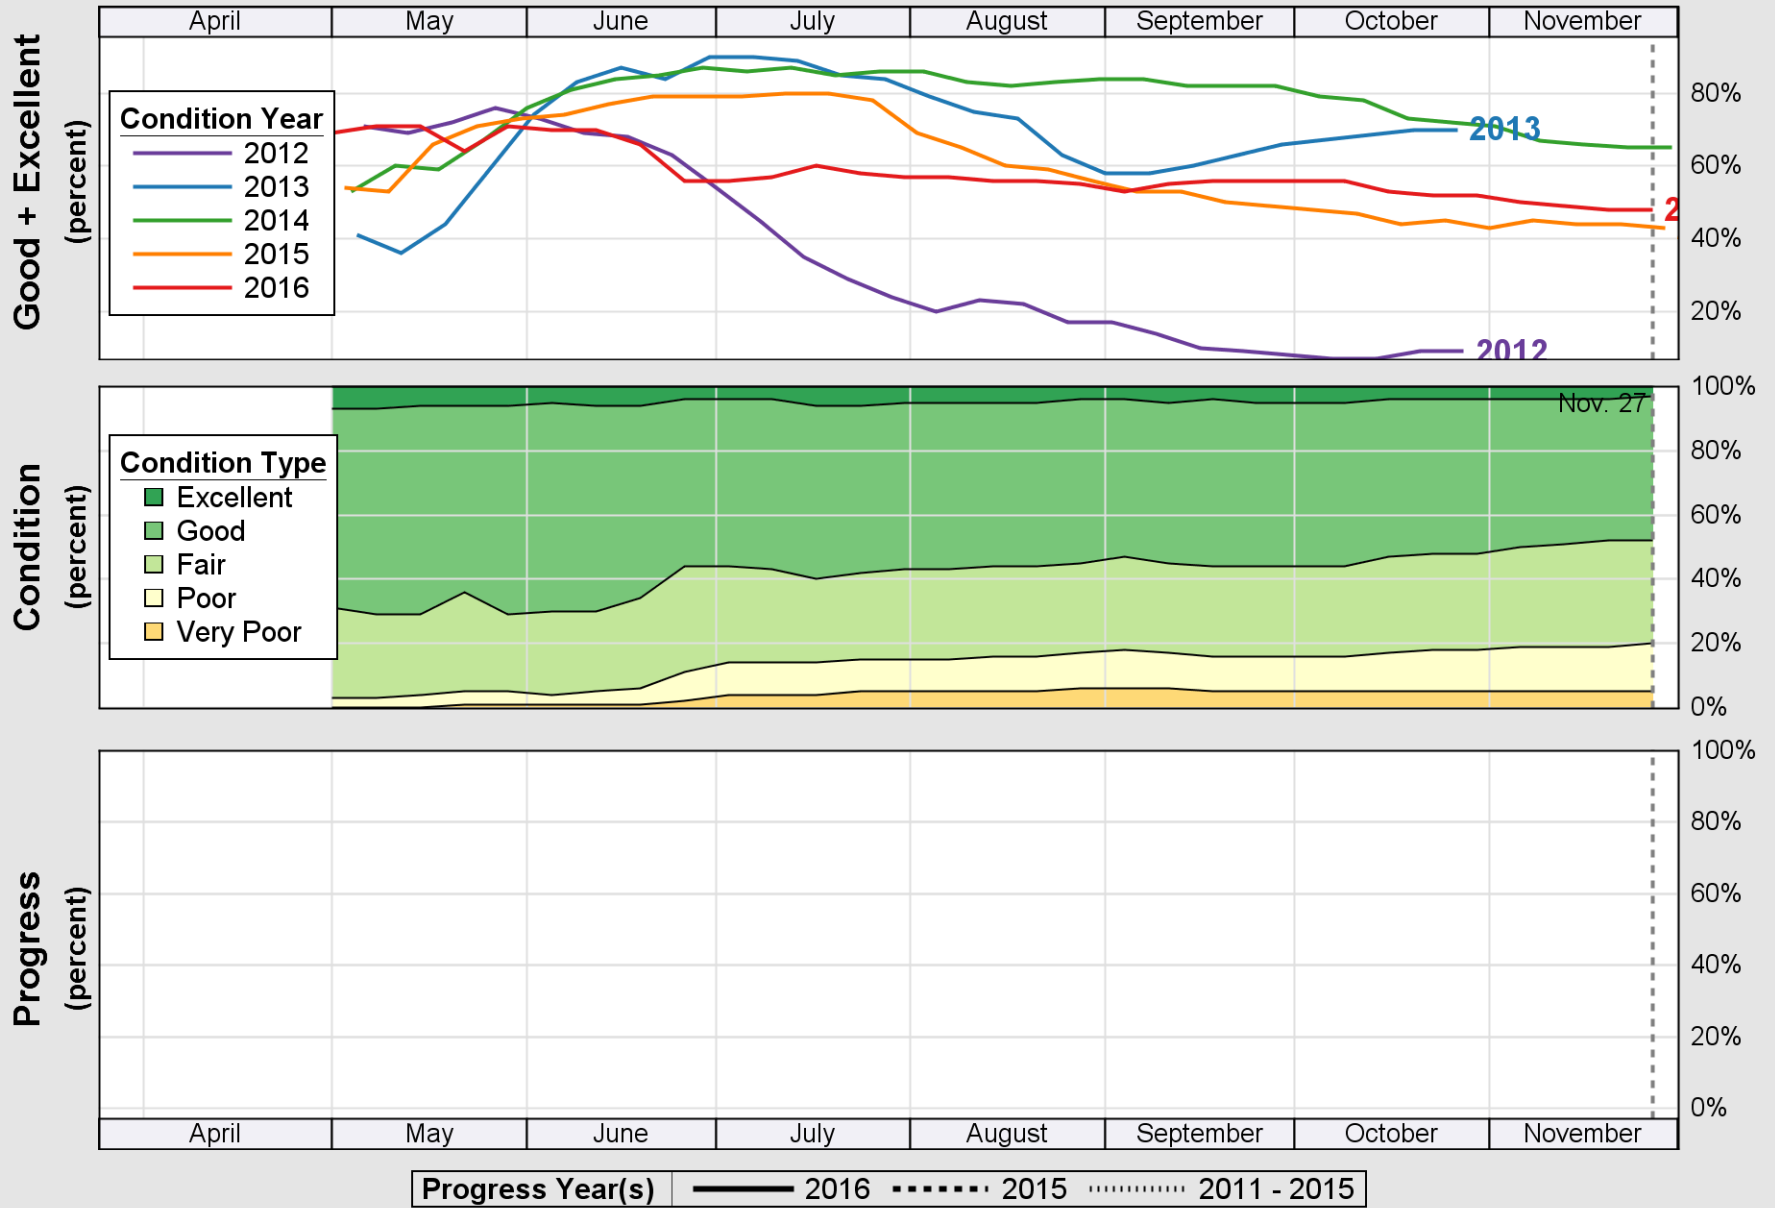

USDA

Crop Progress and Condition: Barley in North Dakota , 2016

NASS

Source: National Agricultural Statistics Service (NASS), Crop Progress Report

USDA

Crop Progress and Condition: Corn in North Dakota , 2016

NASS

Source: National Agricultural Statistics Service (NASS), Crop Progress Report

Source: National Agricultural Statistics Service (NASS), Crop Progress Report

USDA

Crop Progress and Condition: Oats in North Dakota , 2016

NASS

Source: National Agricultural Statistics Service (NASS), Crop Progress Report

USDA Crop Progress and Condition: Pasture and Range in North Dakota , 2016 NASS

Source: National Agricultural Statistics Service (NASS), Crop Progress Report