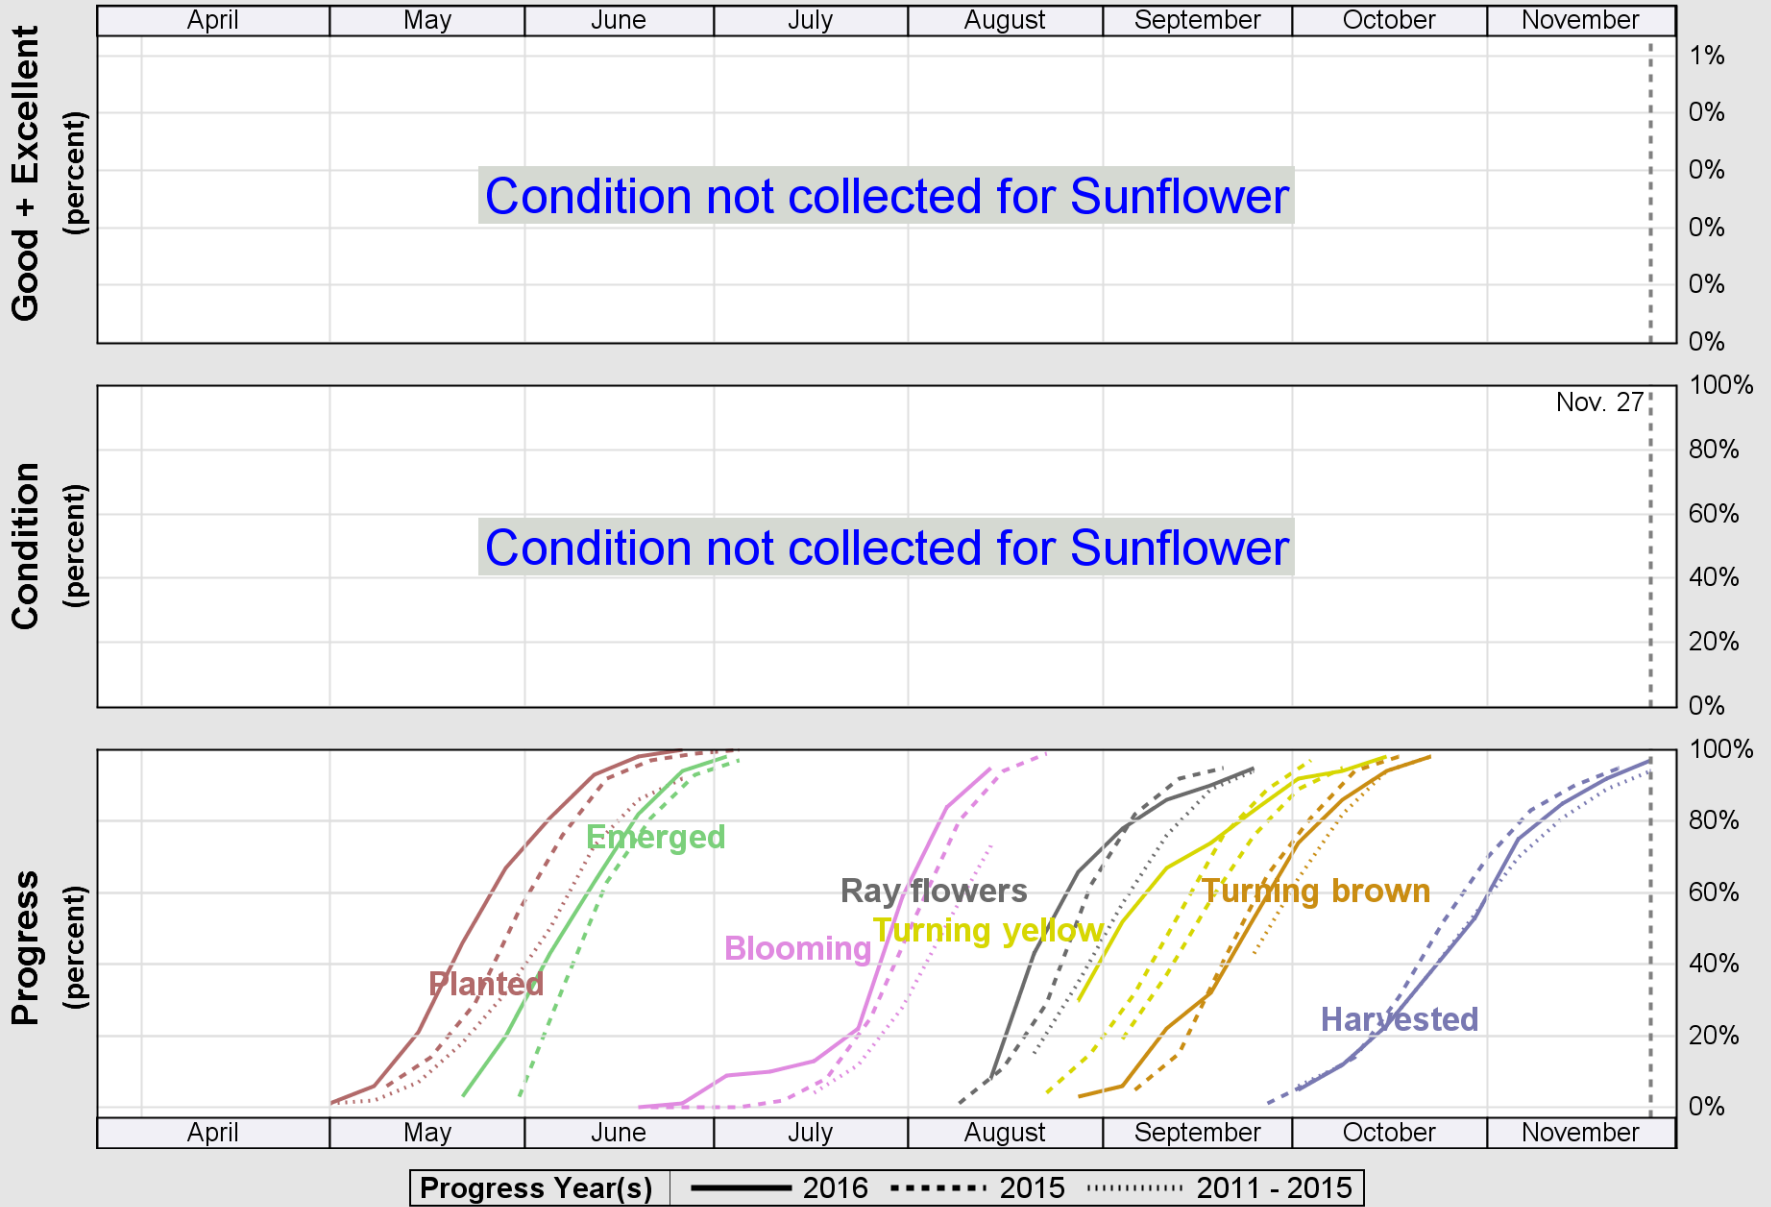

USDA

Crop Progress and Condition: Sunflower in North Dakota , 2016

NASS

Source: National Agricultural Statistics Service (NASS), Crop Progress Report