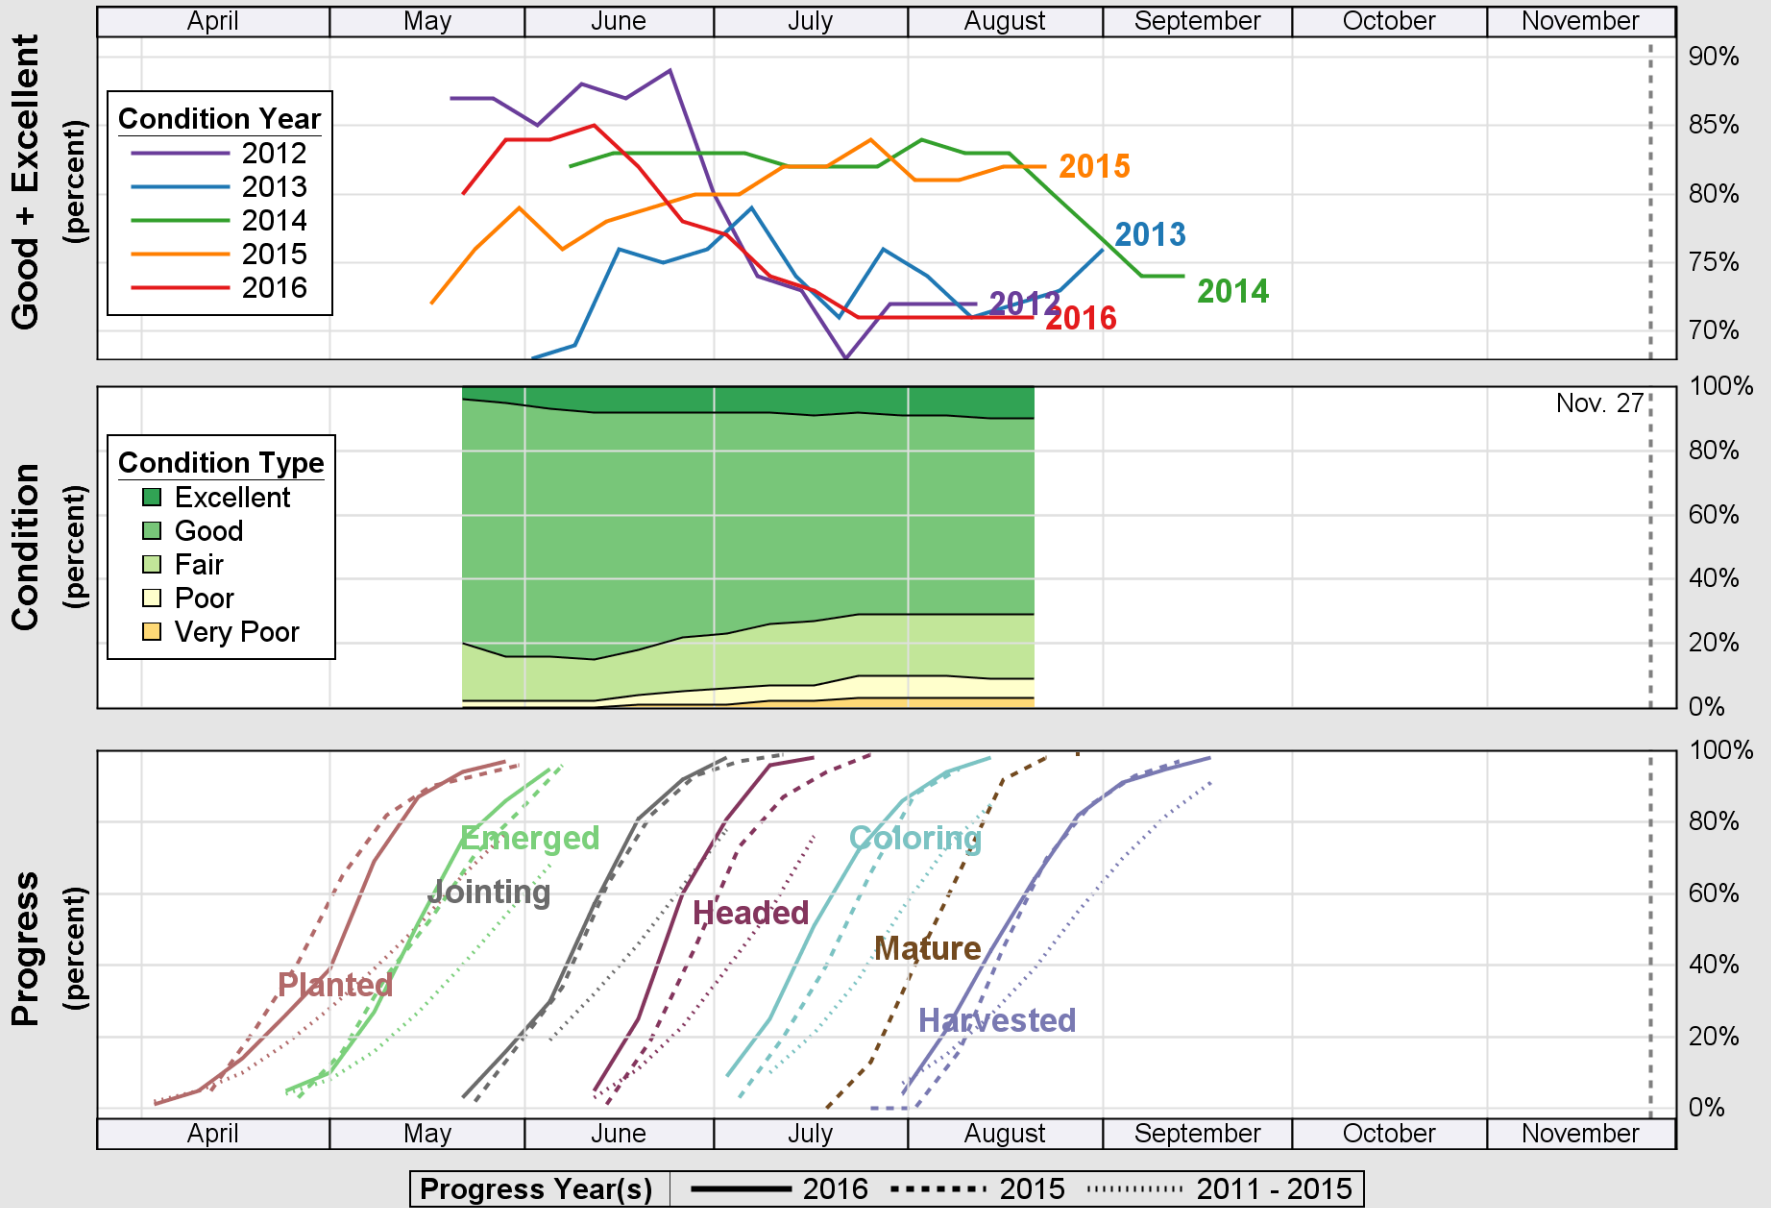

Source: National Agricultural Statistics Service (NASS), Crop Progress Report