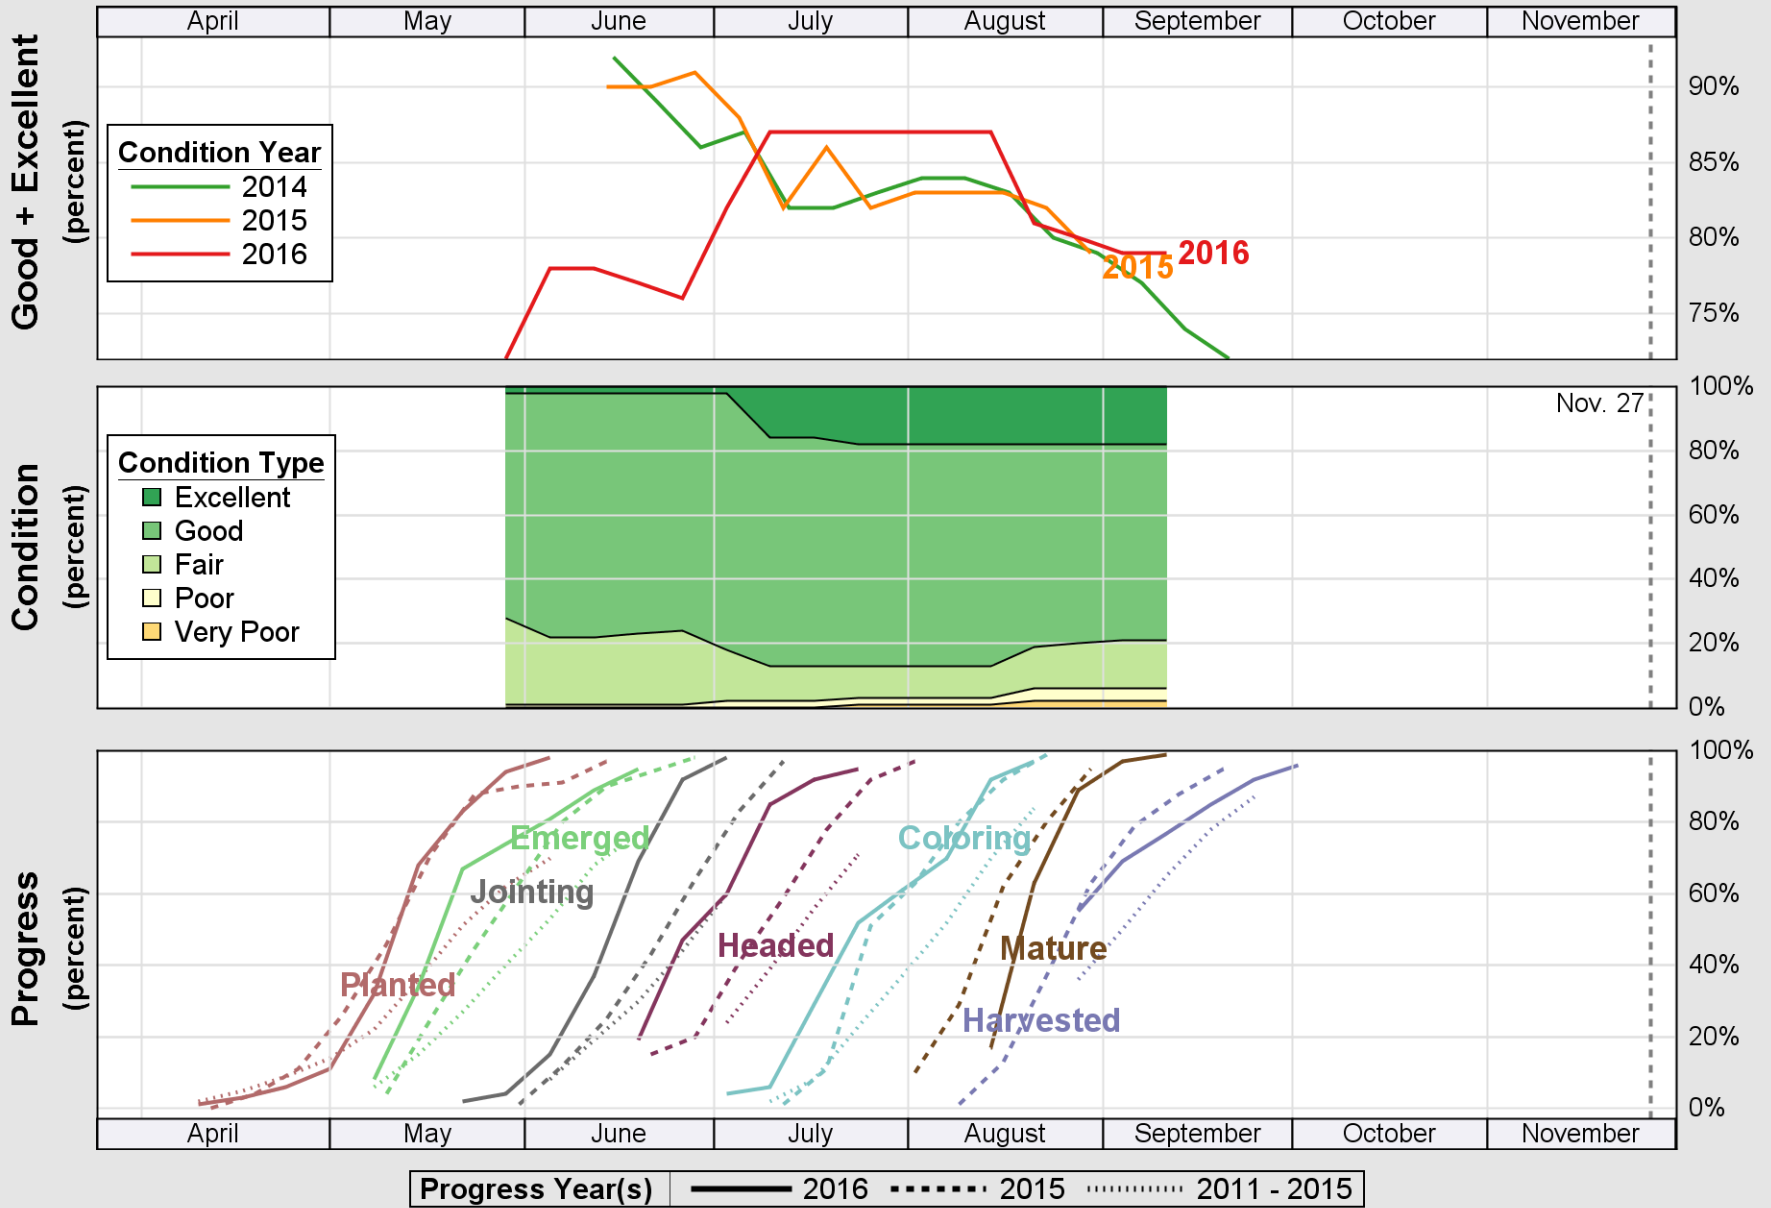

USDA

Crop Progress and Condition: Barley in North Dakota , 2016

NASS

Source: National Agricultural Statistics Service (NASS), Crop Progress Report

USDA

Crop Progress and Condition: Corn in North Dakota , 2016

NASS

Source: National Agricultural Statistics Service (NASS), Crop Progress Report

Source: National Agricultural Statistics Service (NASS), Crop Progress Report

USDA

Crop Progress and Condition: Oats in North Dakota , 2016