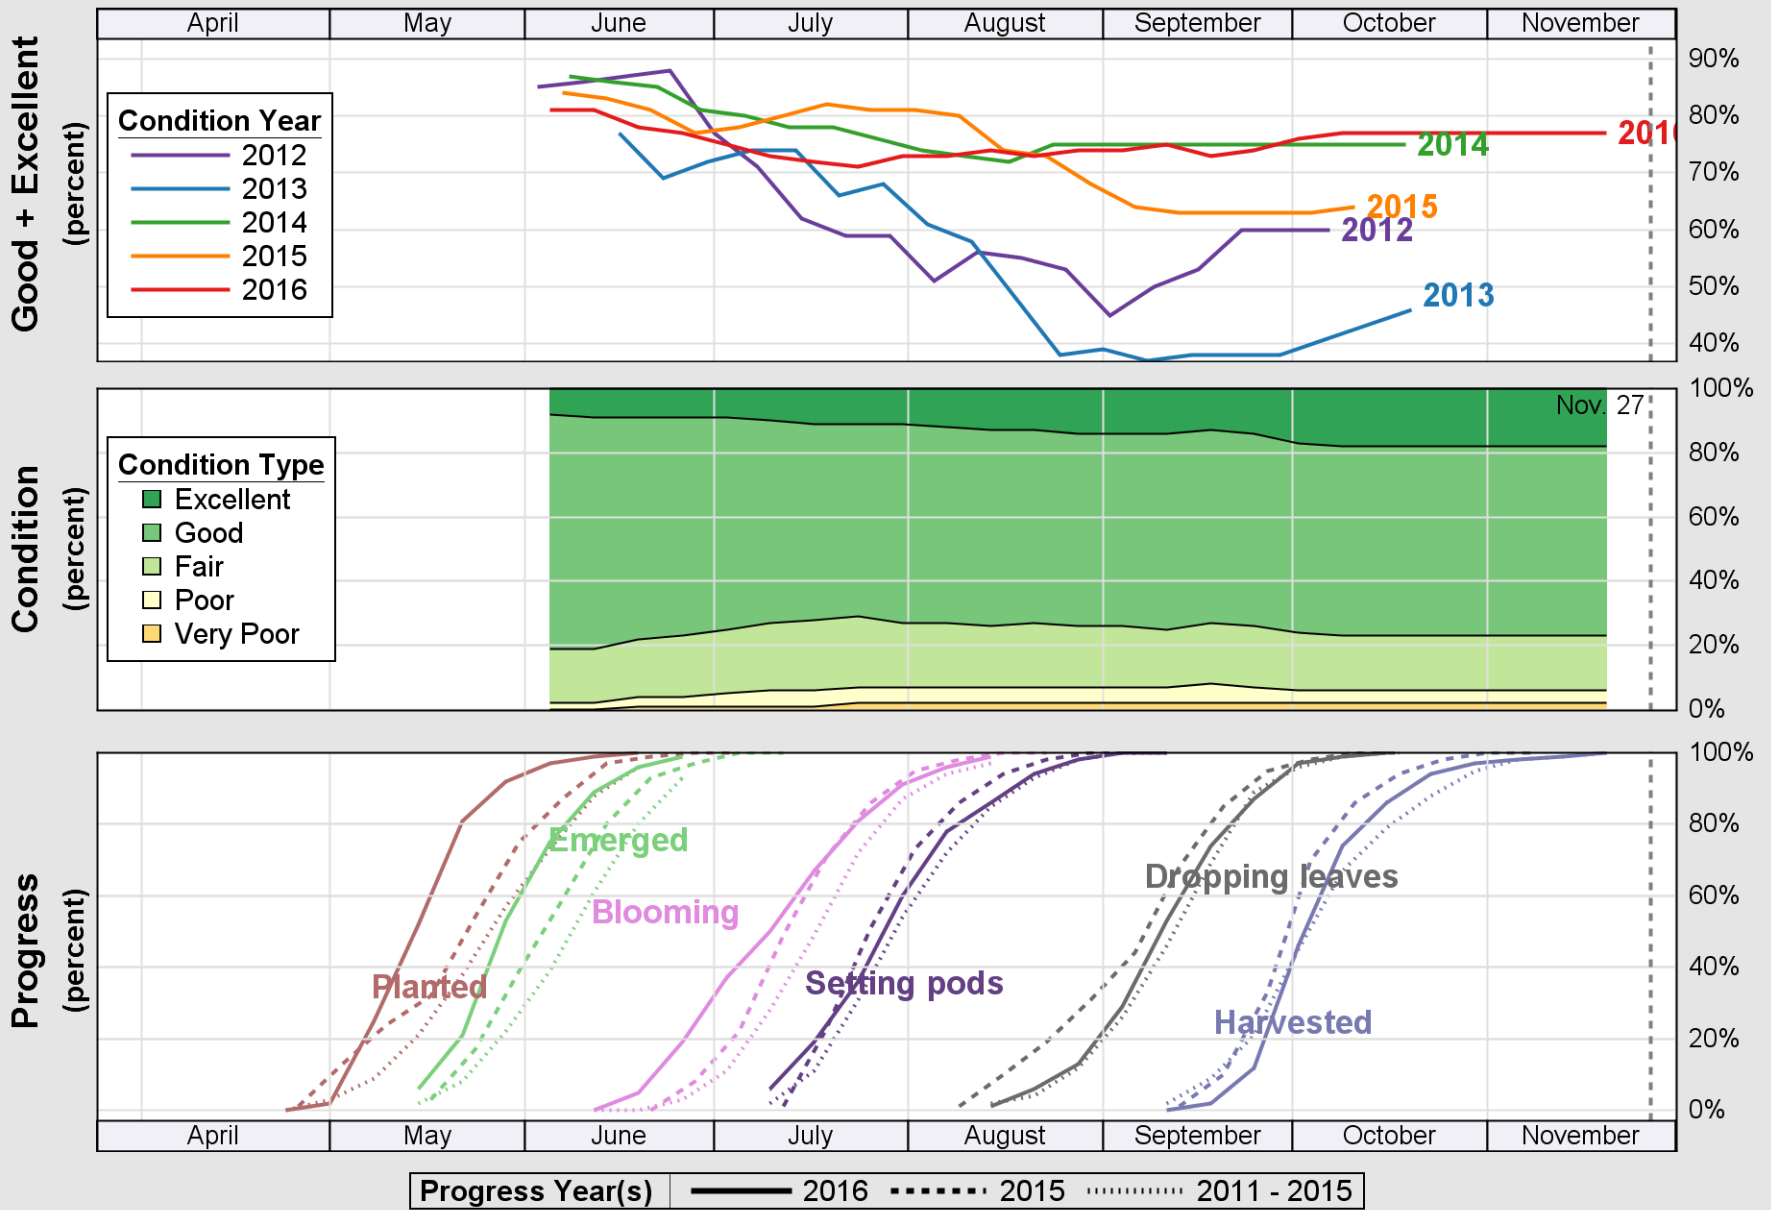

NASS

Source: National Agricultural Statistics Service (NASS), Crop Progress Report

Source: National Agricultural Statistics Service (NASS), Crop Progress Report

USDA

Crop Progress and Condition: Oats in North Dakota , 2016

NASS

Source: National Agricultural Statistics Service (NASS), Crop Progress Report

USDA Crop Progress and Condition: Pasture and Range in North Dakota , 2016 NASS

Source: National Agricultural Statistics Service (NASS), Crop Progress Report

USDA

Crop Progress and Condition: Soybeans in North Dakota , 2016

NASS

Source: National Agricultural Statistics Service (NASS), Crop Progress Report

Source: National Agricultural Statistics Service (NASS), Crop Progress Report