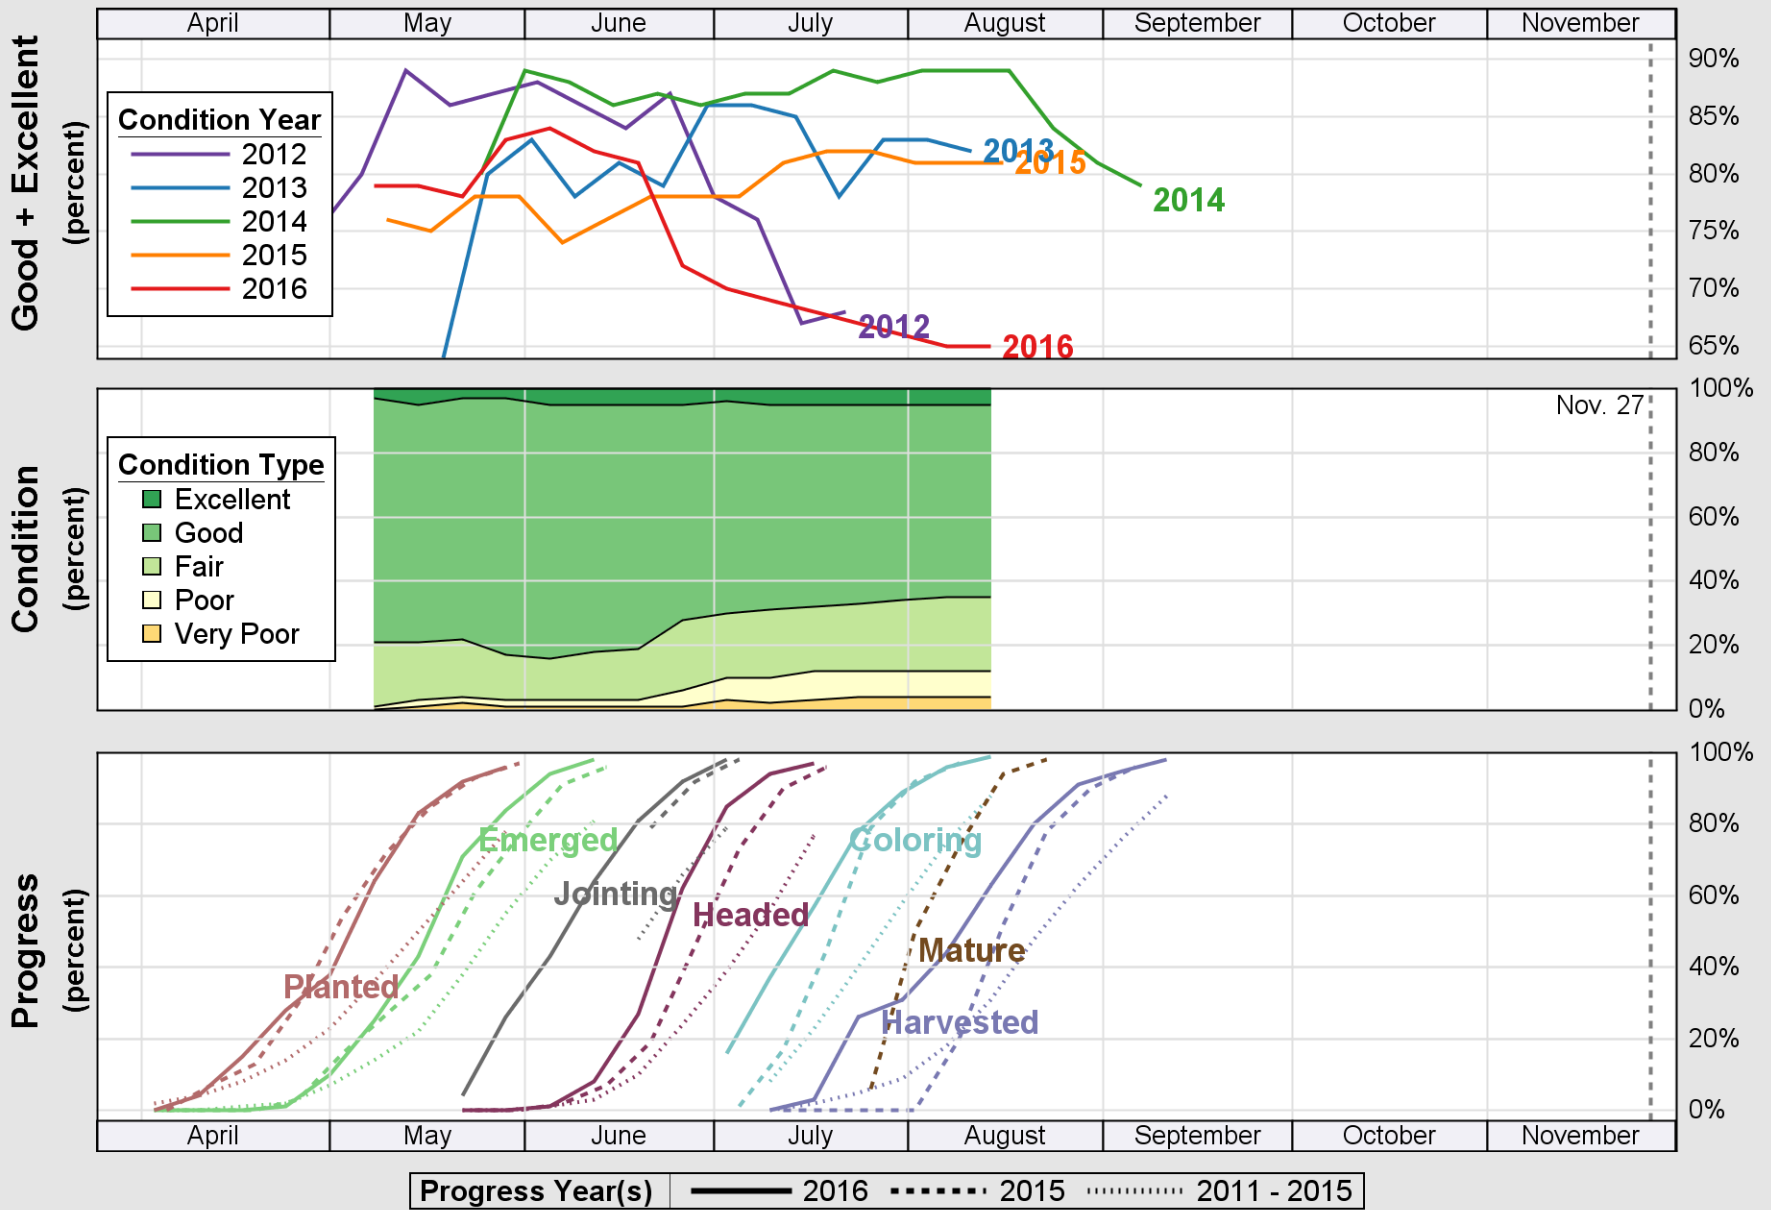

USDA

Crop Progress and Condition: Barley in North Dakota , 2016

NASS

Source: National Agricultural Statistics Service (NASS), Crop Progress Report

USDA

Crop Progress and Condition: Corn in North Dakota , 2016

NASS

Source: National Agricultural Statistics Service (NASS), Crop Progress Report

Source: National Agricultural Statistics Service (NASS), Crop Progress Report

USDA

Crop Progress and Condition: Oats in North Dakota , 2016

NASS

Source: National Agricultural Statistics Service (NASS), Crop Progress Report

USDA Crop Progress and Condition: Pasture and Range in North Dakota , 2016 NASS

Source: National Agricultural Statistics Service (NASS), Crop Progress Report