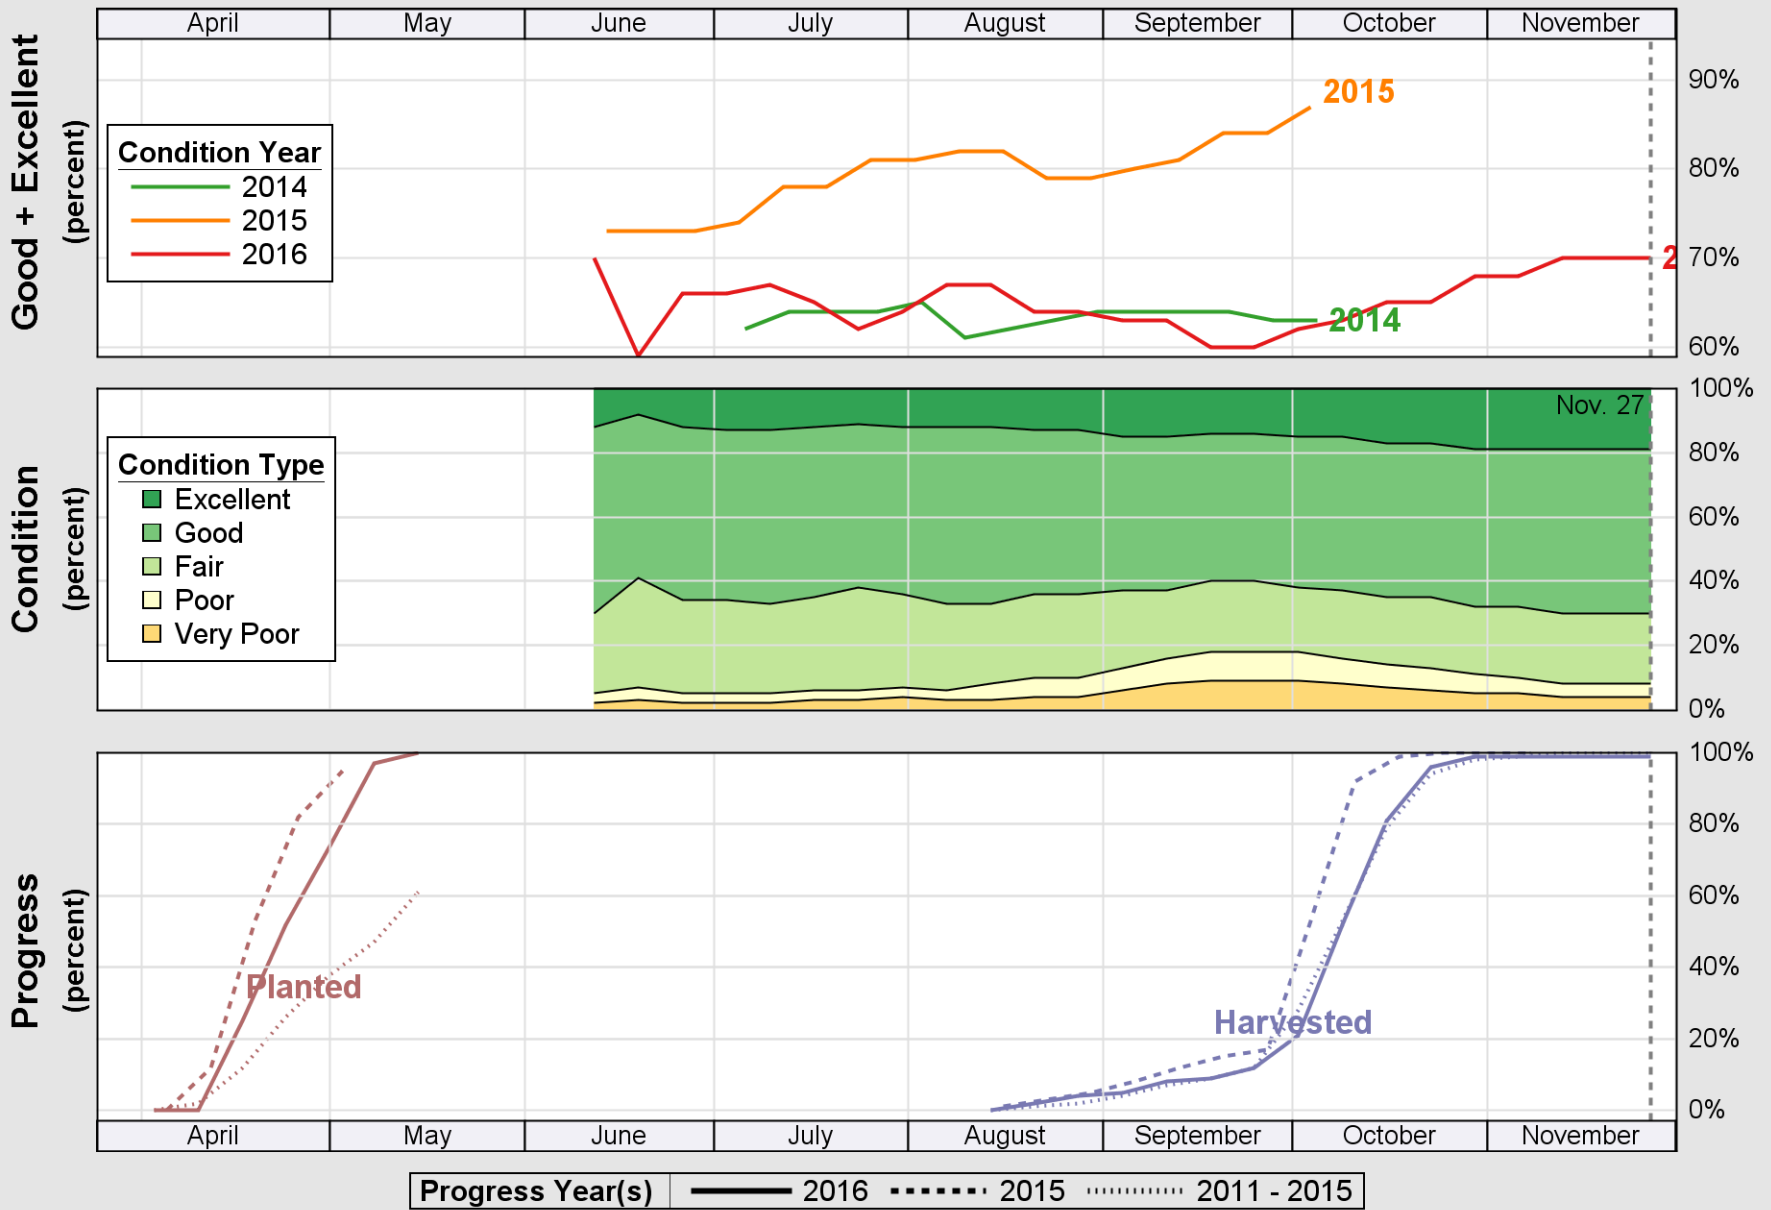

USDA

Crop Progress and Condition: Soybeans in North Dakota , 2016

NASS

Source: National Agricultural Statistics Service (NASS), Crop Progress Report

Source: National Agricultural Statistics Service (NASS), Crop Progress Report

USDA

Crop Progress and Condition: Sugar Beets in North Dakota , 2016

NASS

Source: National Agricultural Statistics Service (NASS), Crop Progress Report

USDA

Crop Progress and Condition: Sunflower in North Dakota , 2016