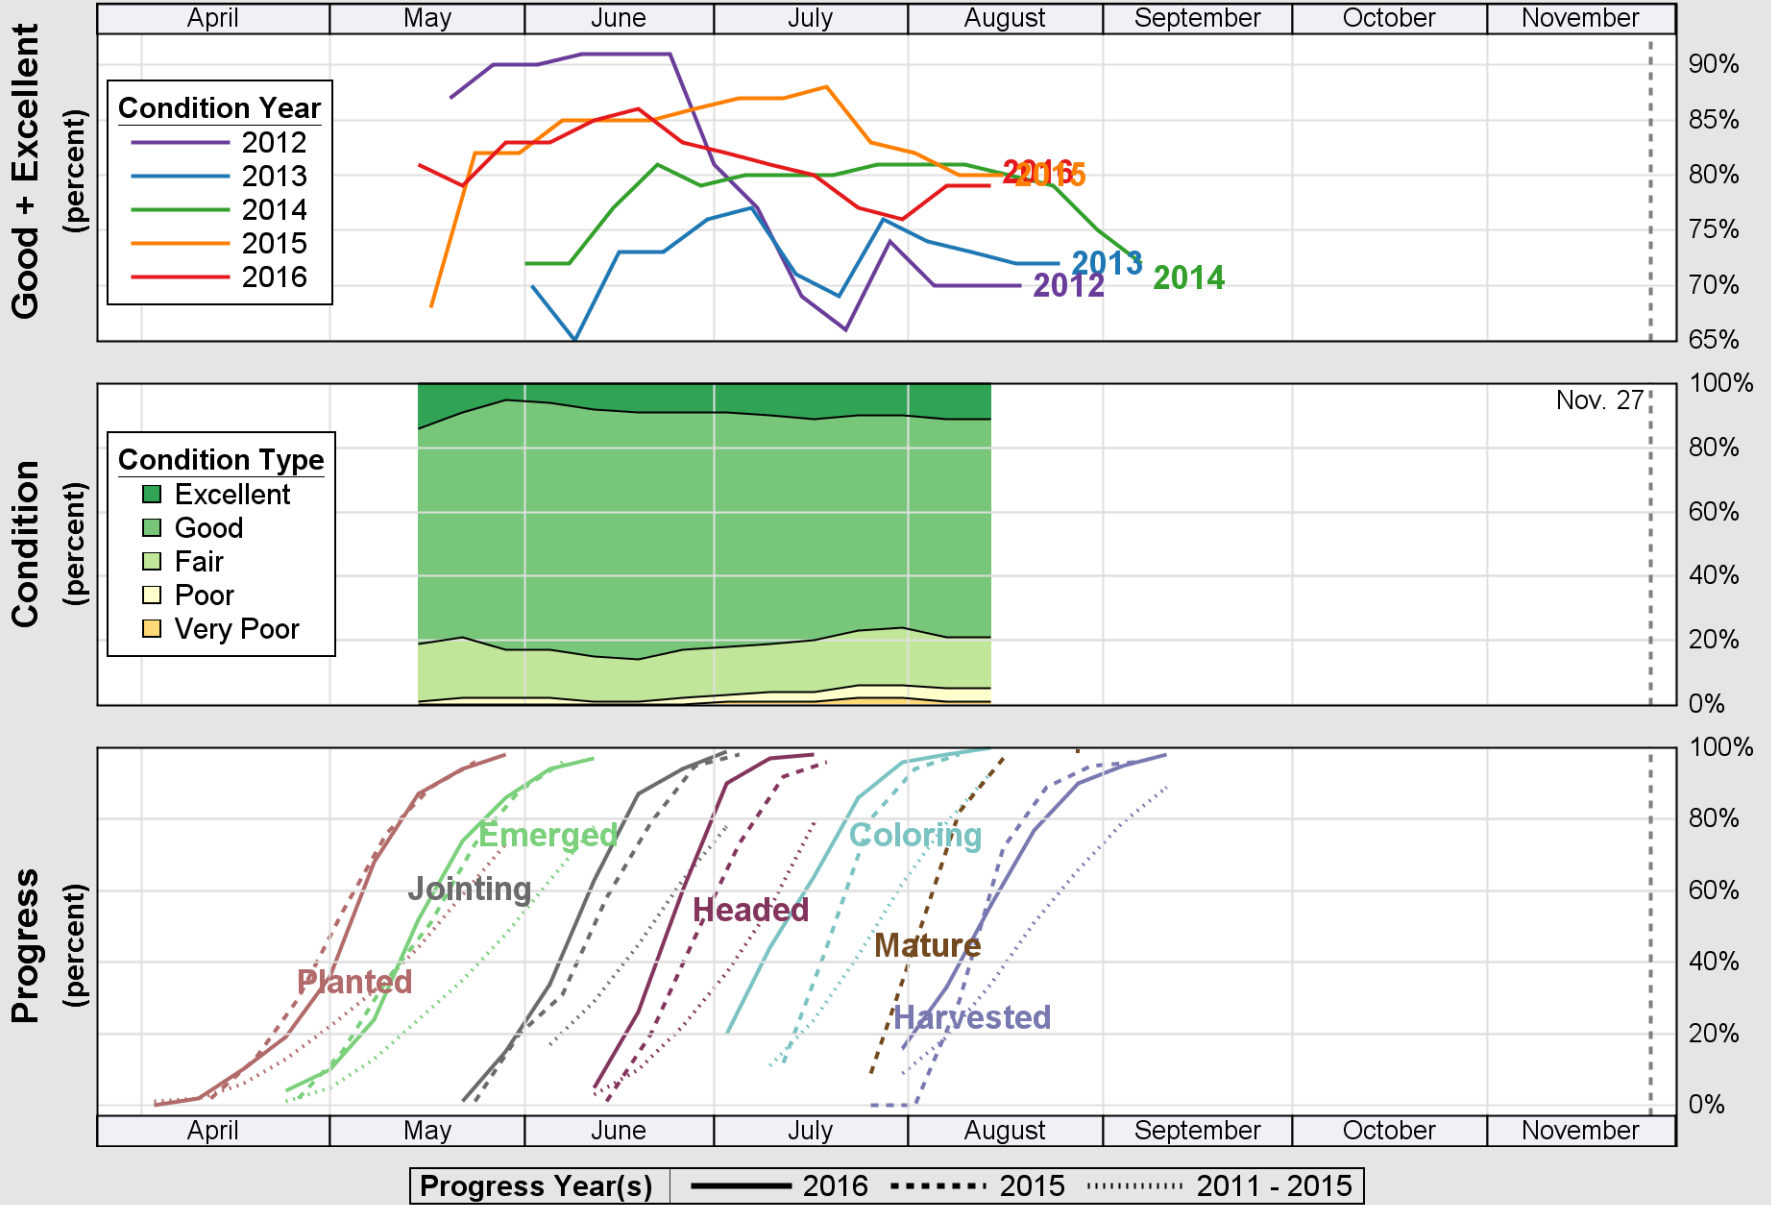

USDA

Crop Progress and Condition: Barley in North Dakota , 2016

NASS

Source: National Agricultural Statistics Service (NASS), Crop Progress Report

USDA

Crop Progress and Condition: Corn in North Dakota , 2016

NASS

Source: National Agricultural Statistics Service (NASS), Crop Progress Report

Source: National Agricultural Statistics Service (NASS), Crop Progress Report

USDA

Crop Progress and Condition: Oats in North Dakota , 2016

NASS

Source: National Agricultural Statistics Service (NASS), Crop Progress Report

USDA Crop Progress and Condition: Pasture and Range in North Dakota , 2016 NASS

Source: National Agricultural Statistics Service (NASS), Crop Progress Report