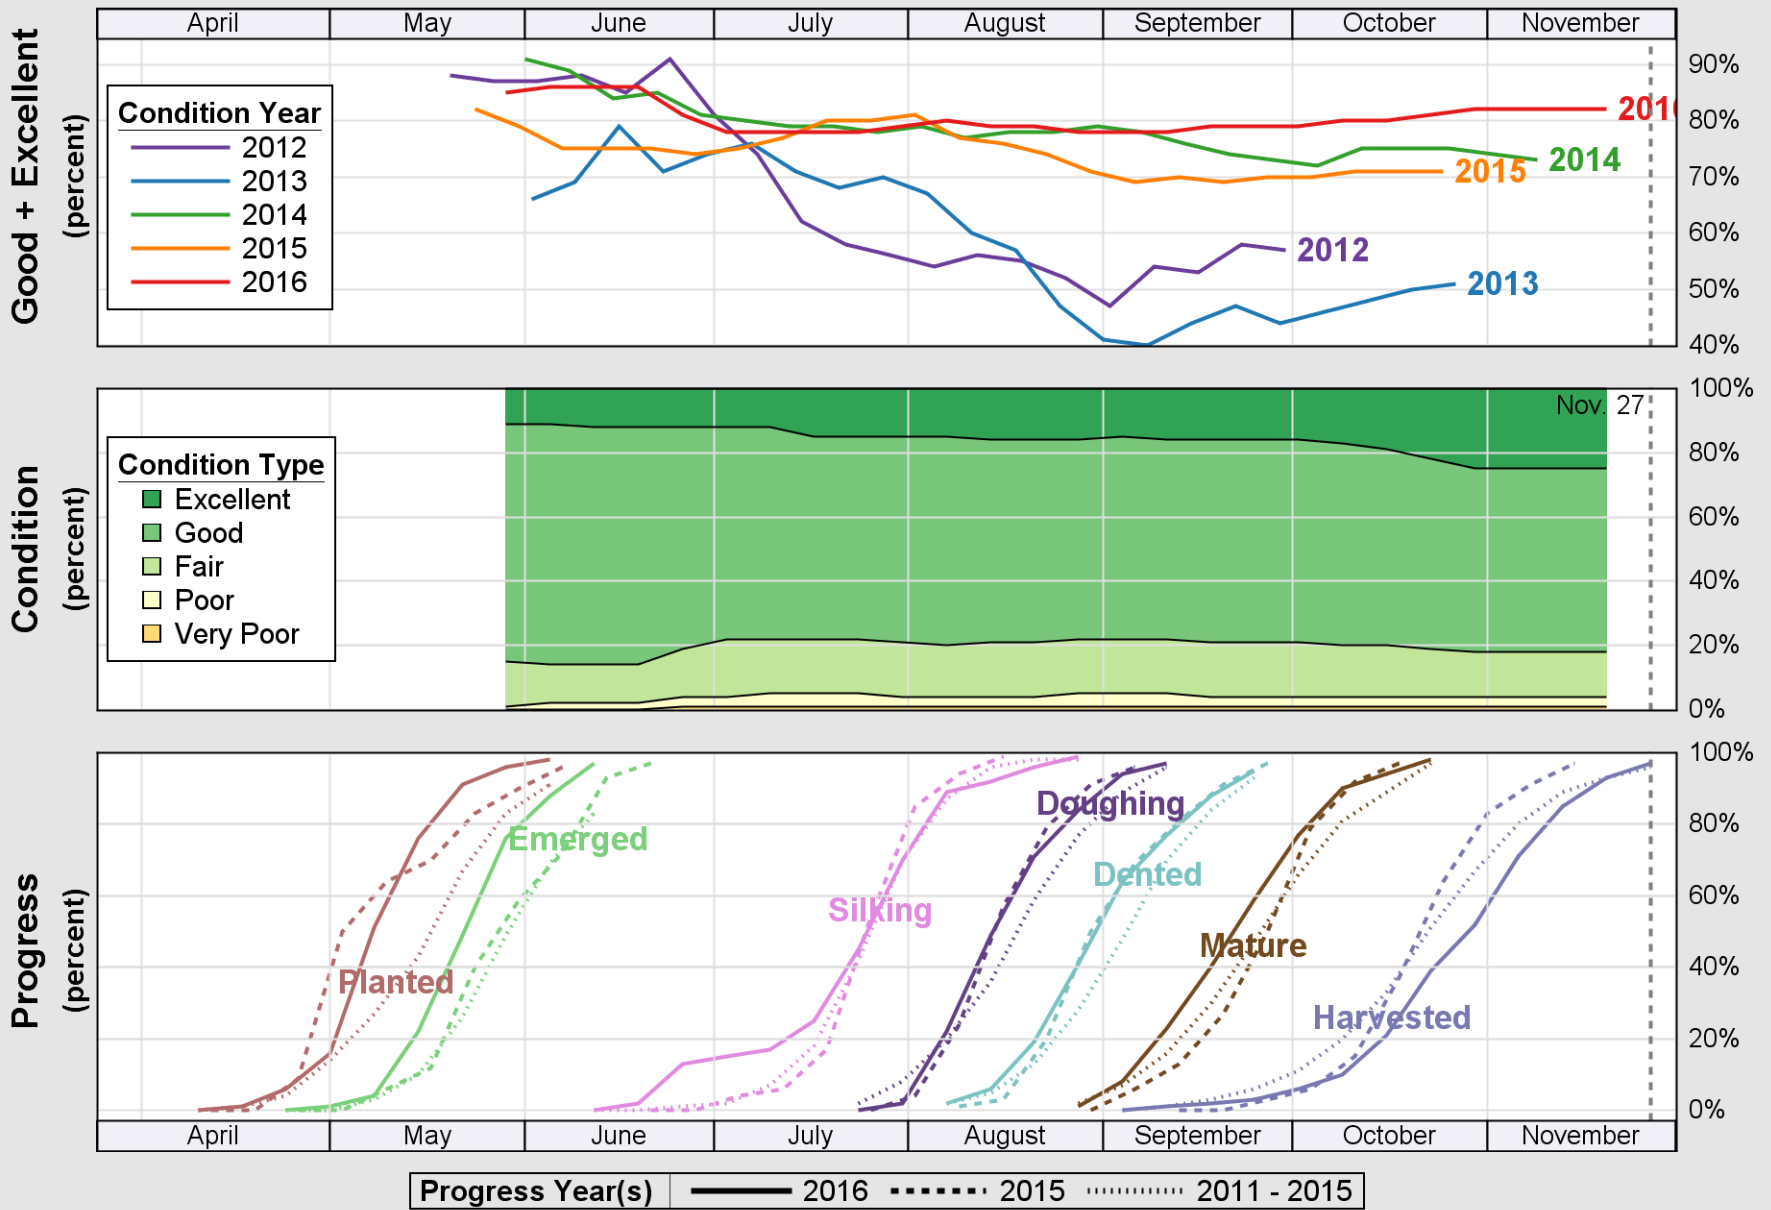

USDA

Crop Progress and Condition: Barley in North Dakota , 2016

NASS

Source: National Agricultural Statistics Service (NASS), Crop Progress Report

USDA

Crop Progress and Condition: Corn in North Dakota , 2016

NASS

Source: National Agricultural Statistics Service (NASS), Crop Progress Report

Source: National Agricultural Statistics Service (NASS), Crop Progress Report

USDA

Crop Progress and Condition: Oats in North Dakota , 2016

NASS

Source: National Agricultural Statistics Service (NASS), Crop Progress Report

USDA Crop Progress and Condition: Pasture and Range in North Dakota , 2016 NASS

Source: National Agricultural Statistics Service (NASS), Crop Progress Report