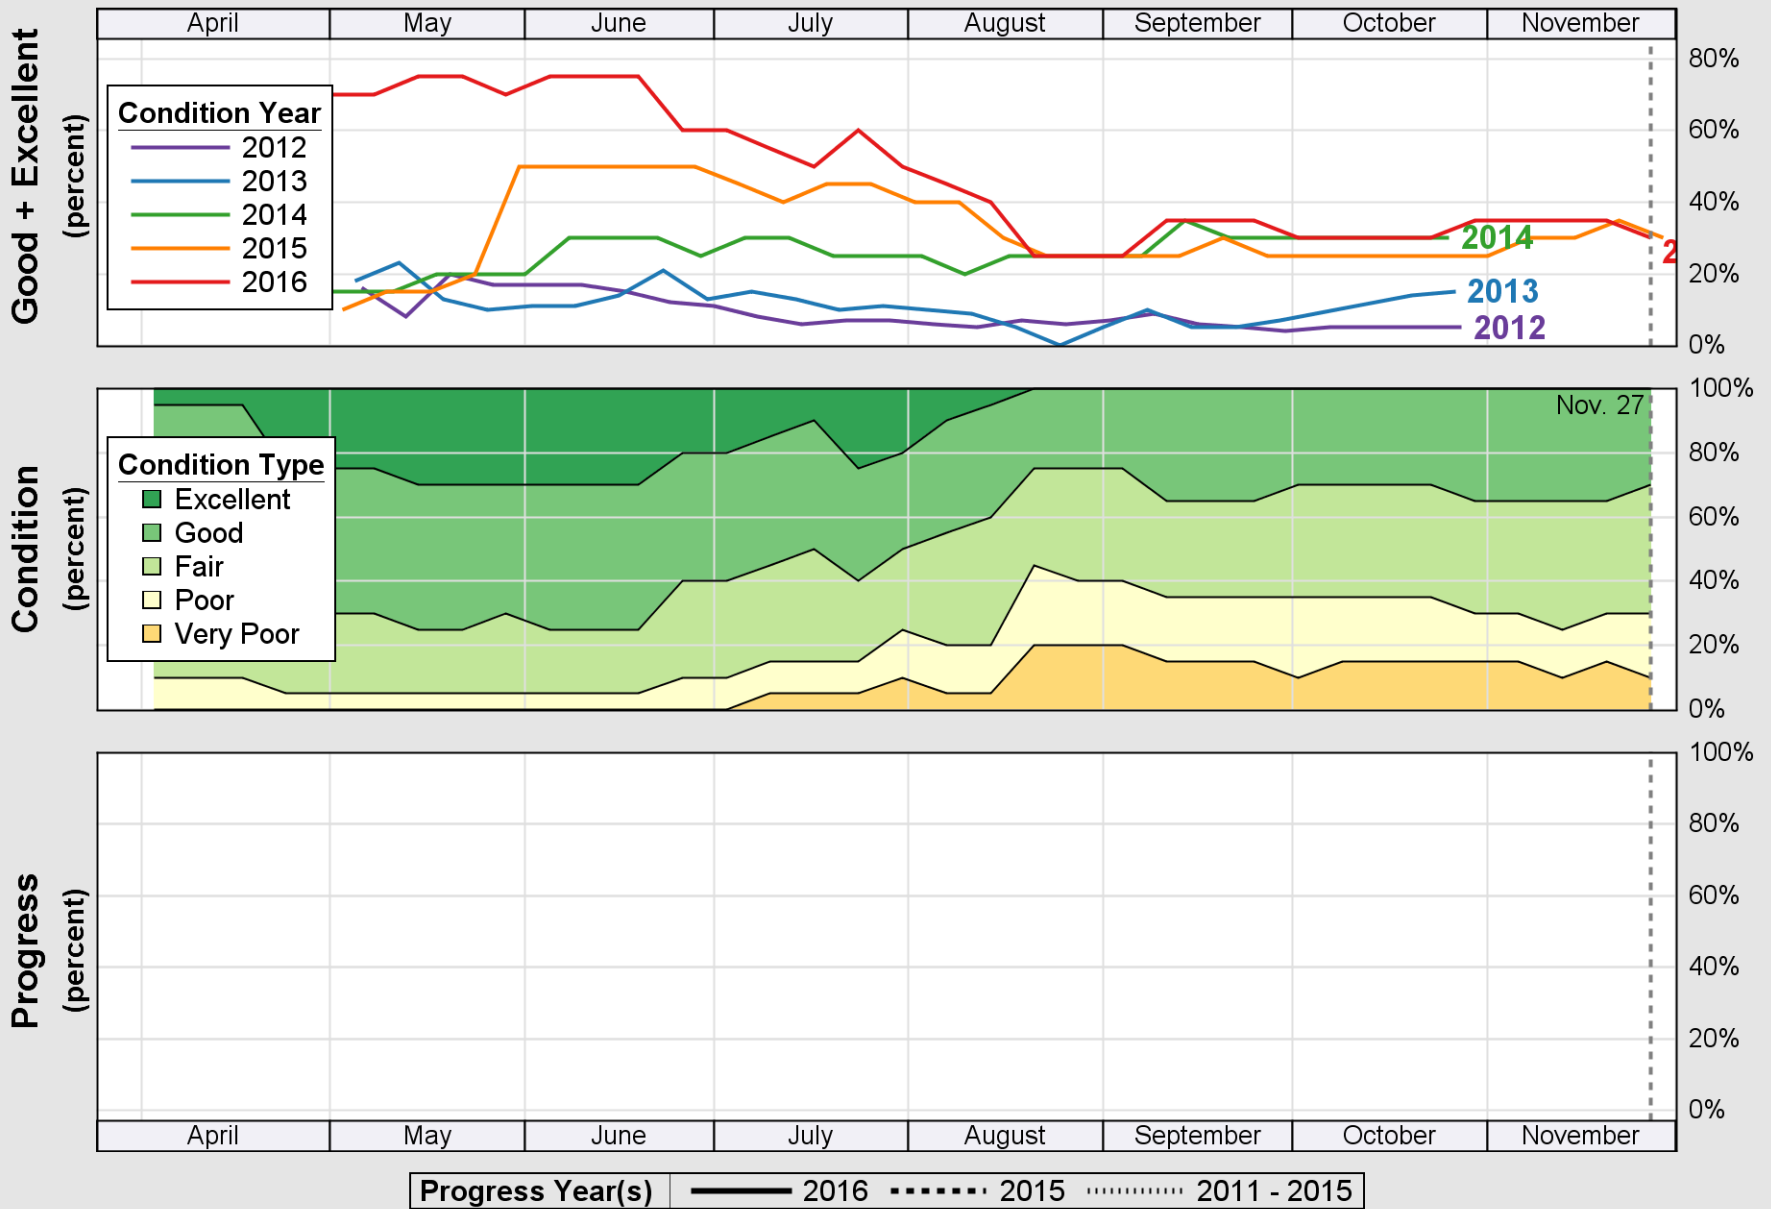

USDA

Crop Progress and Condition: Pasture and Range in Nevada , 2016

NASS

Source: National Agricultural Statistics Service (NASS), Crop Progress Report

USDA

Crop Progress and Condition: Winter Wheat in Nevada , 2016

NASS

Source: National Agricultural Statistics Service (NASS), Crop Progress Report