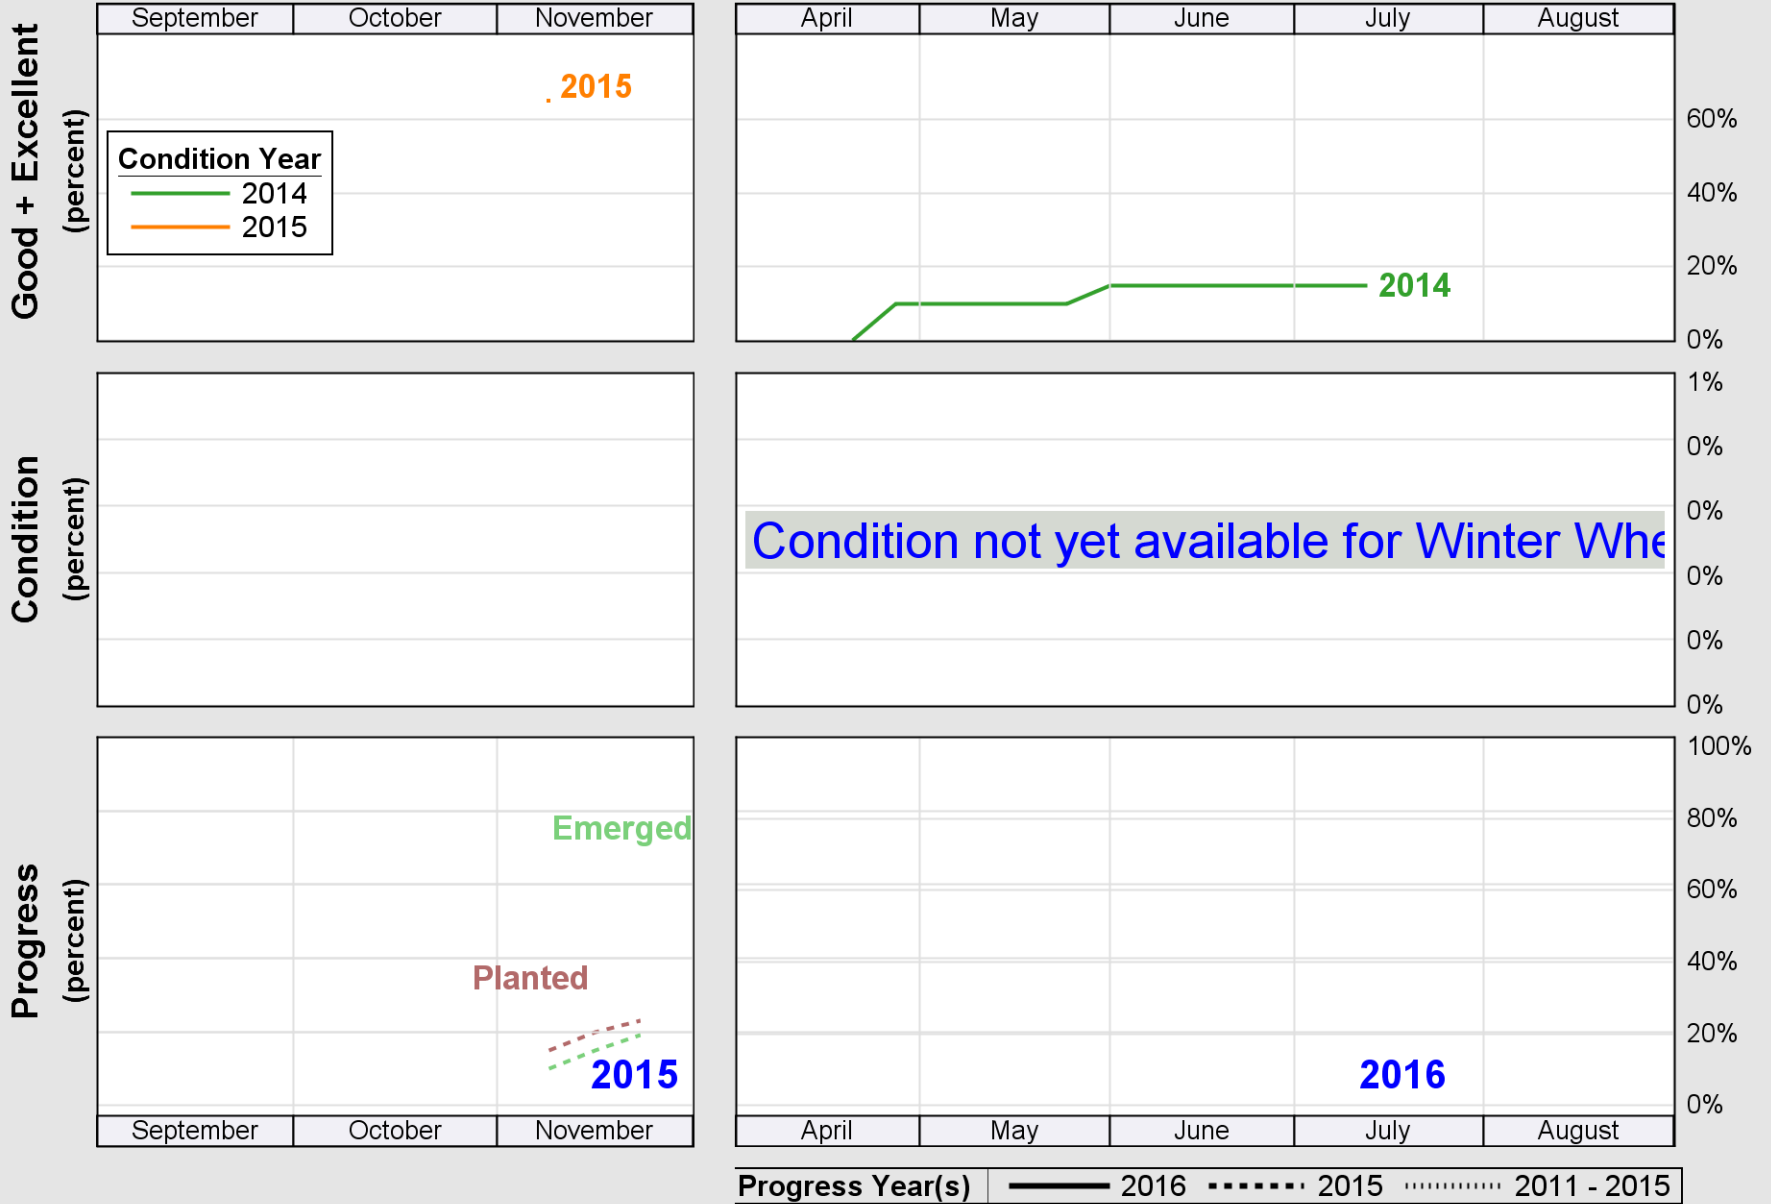

USDA

Crop Progress and Condition: Pasture and Range in Nevada , 2016

NASS

Source: National Agricultural Statistics Service (NASS), Crop Progress Report

USDA

Crop Progress and Condition: Winter Wheat in Nevada , 2016

NASS

Source: National Agricultural Statistics Service (NASS), Crop Progress Report