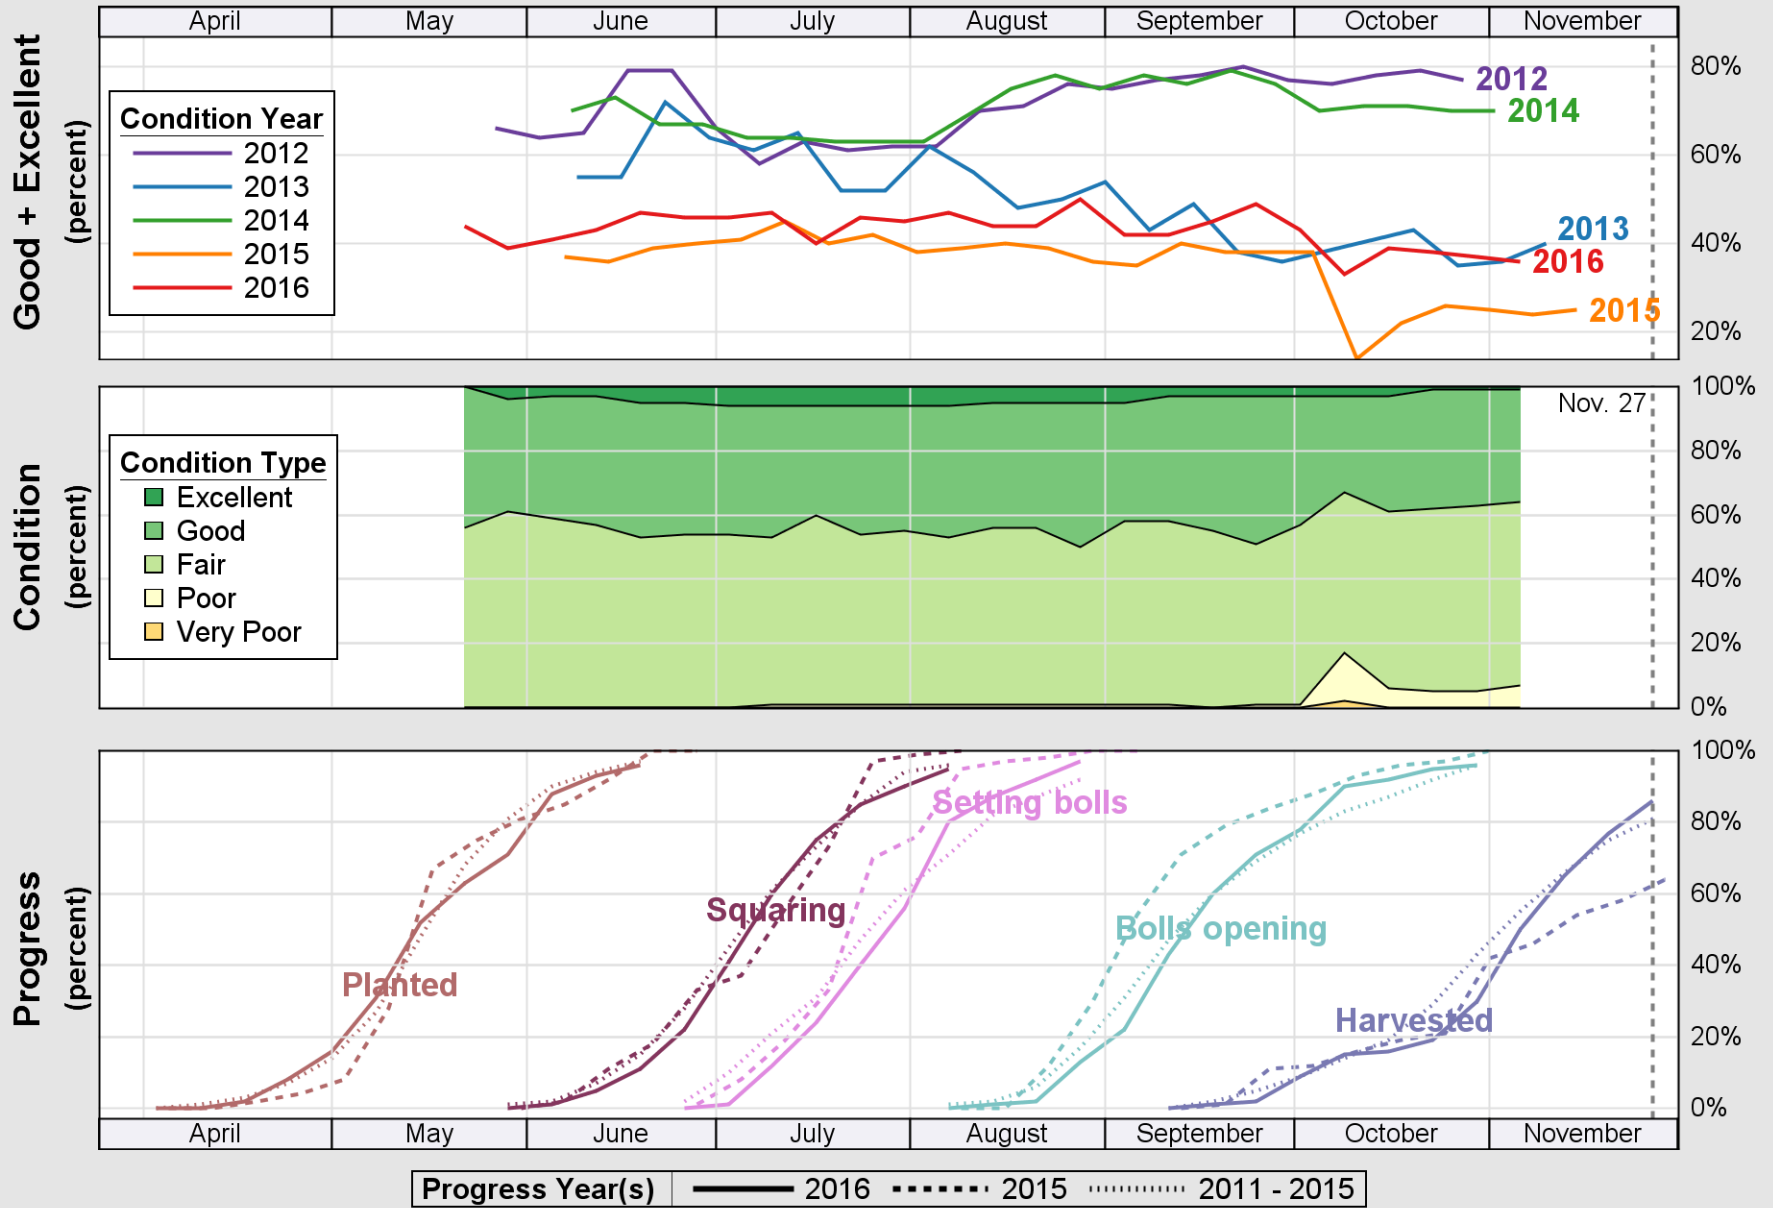

### Crop Progress and Condition: Corn in South Carolina , 2016

NASS

Source: National Agricultural Statistics Service (NASS), Crop Progress Report

USDA

# Crop Progress and Condition: Cotton in South Carolina , 2016

NASS

Source: National Agricultural Statistics Service (NASS), Crop Progress Report

USDA

### Crop Progress and Condition: Oats in South Carolina , 2016

NASS

Source: National Agricultural Statistics Service (NASS), Crop Progress Report