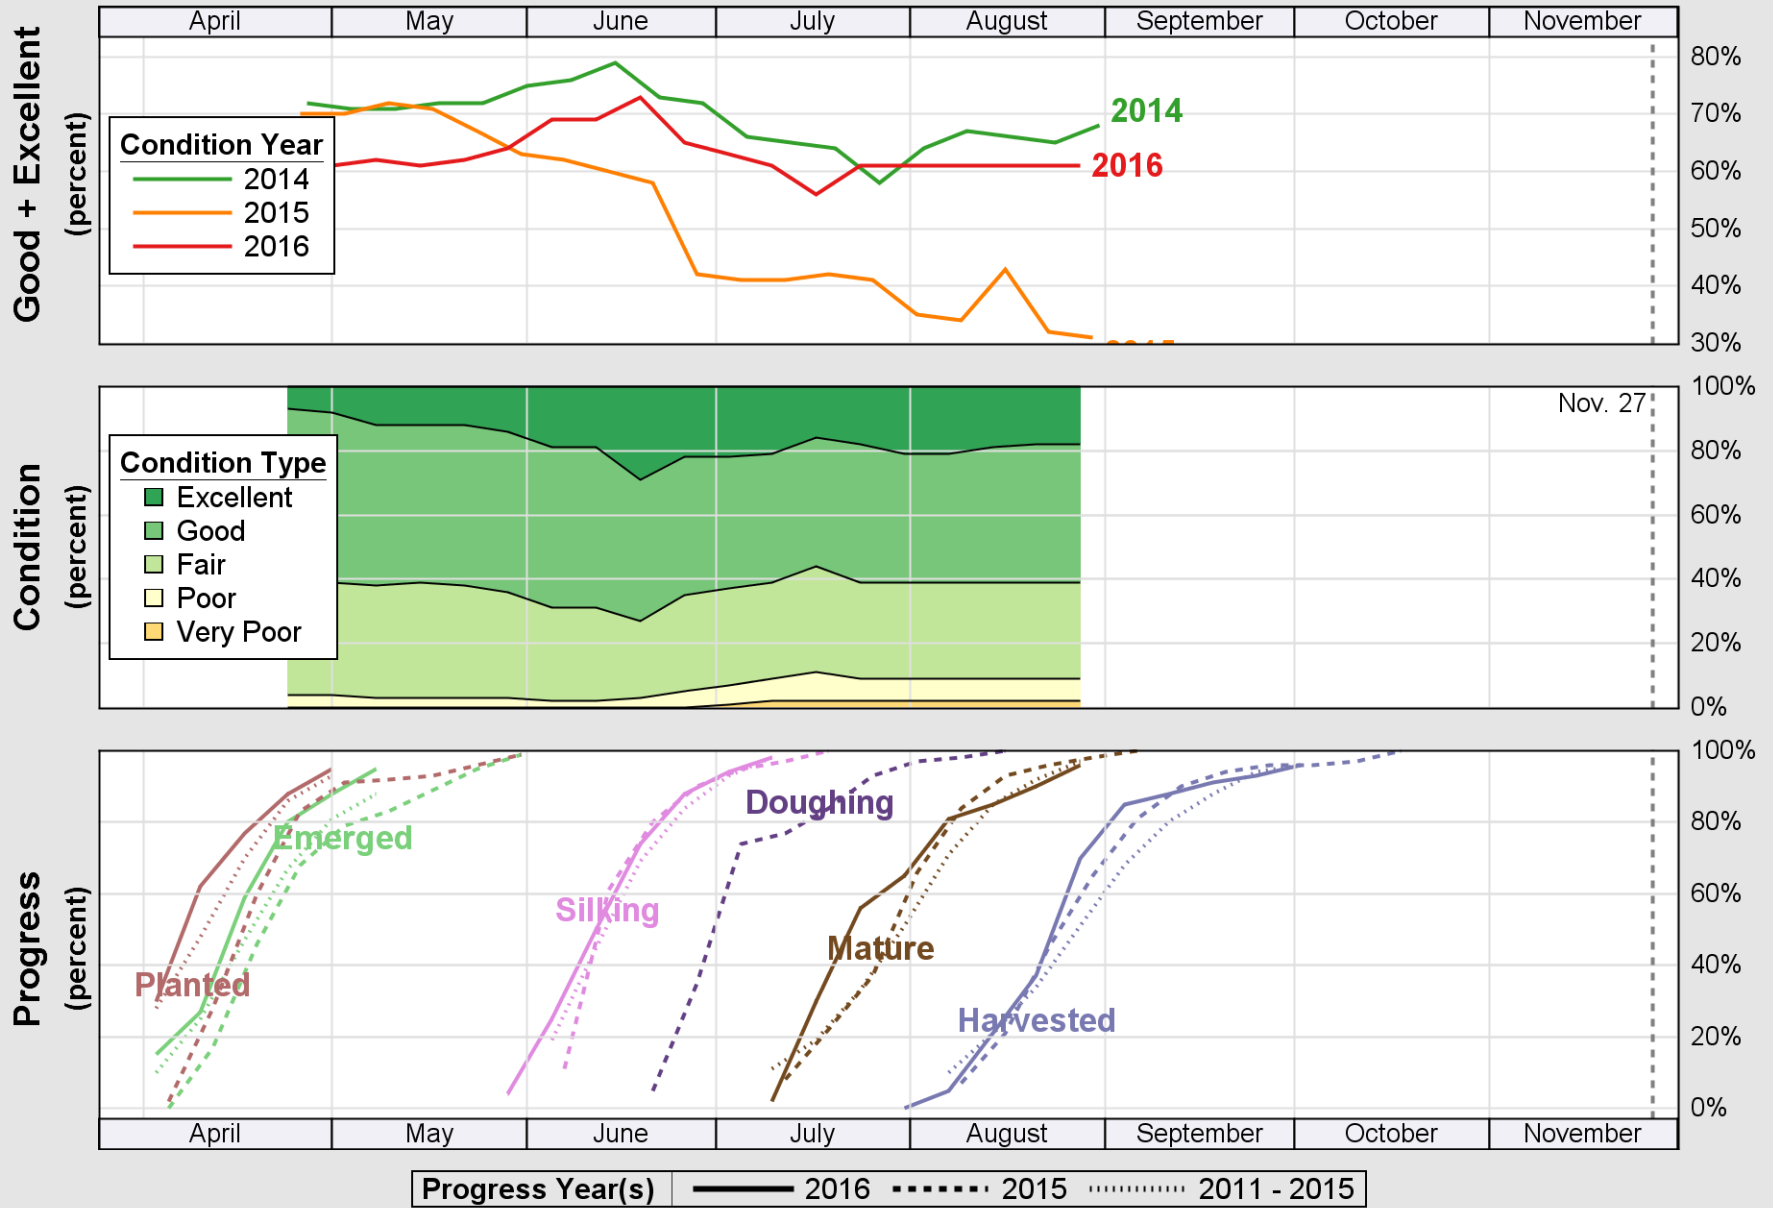

### Crop Progress and Condition: Corn in South Carolina , 2016

NASS

Source: National Agricultural Statistics Service (NASS), Crop Progress Report

USDA

# Crop Progress and Condition: Cotton in South Carolina , 2016

NASS

Source: National Agricultural Statistics Service (NASS), Crop Progress Report

USDA

### Crop Progress and Condition: Oats in South Carolina , 2016

NASS

Source: National Agricultural Statistics Service (NASS), Crop Progress Report