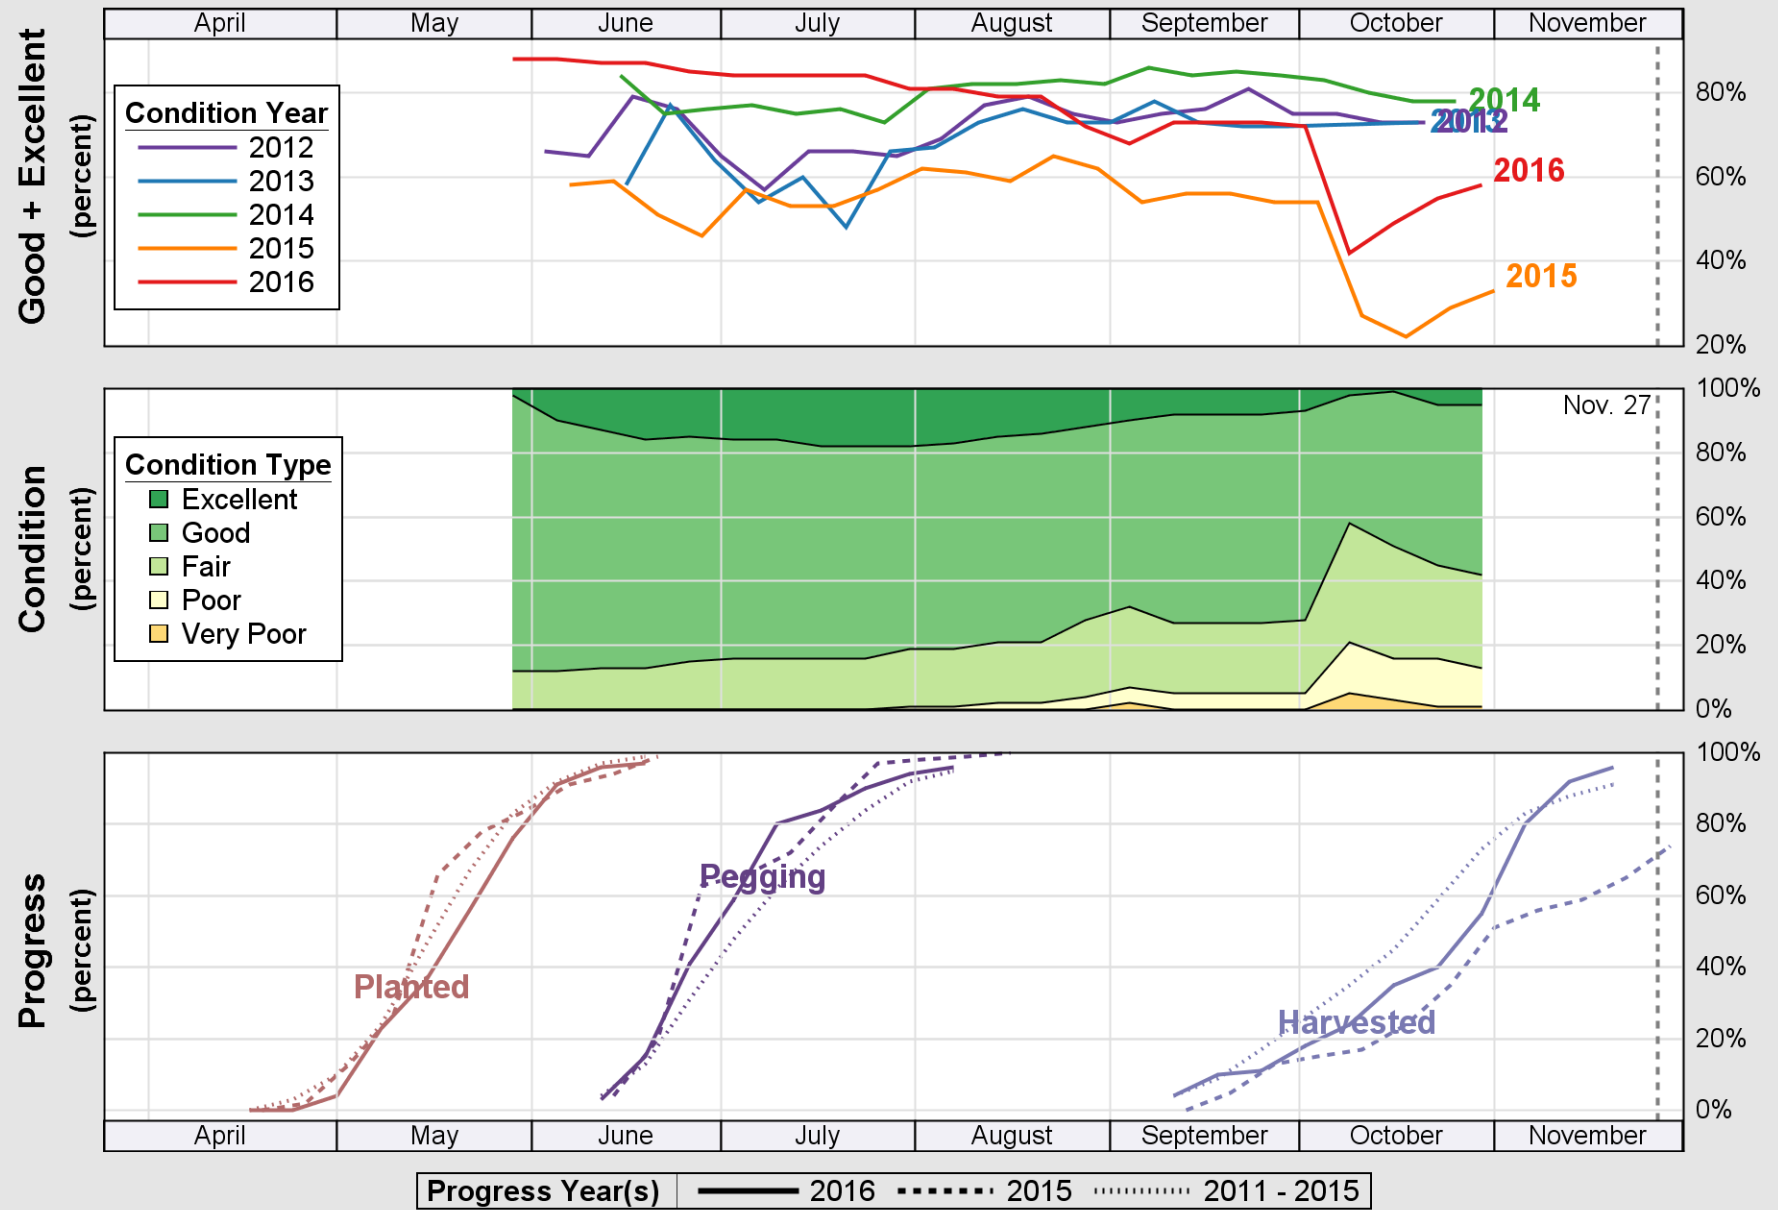

### Crop Progress and Condition: Oats in South Carolina , 2016

NASS

Source: National Agricultural Statistics Service (NASS), Crop Progress Report

# USDA Crop Progress and Condition: Pasture and Range in South Carolina , 2016 NASS

Source: National Agricultural Statistics Service (NASS), Crop Progress Report

USDA

# Crop Progress and Condition: Peanuts in South Carolina , 2016

NASS

Source: National Agricultural Statistics Service (NASS), Crop Progress Report

USDA