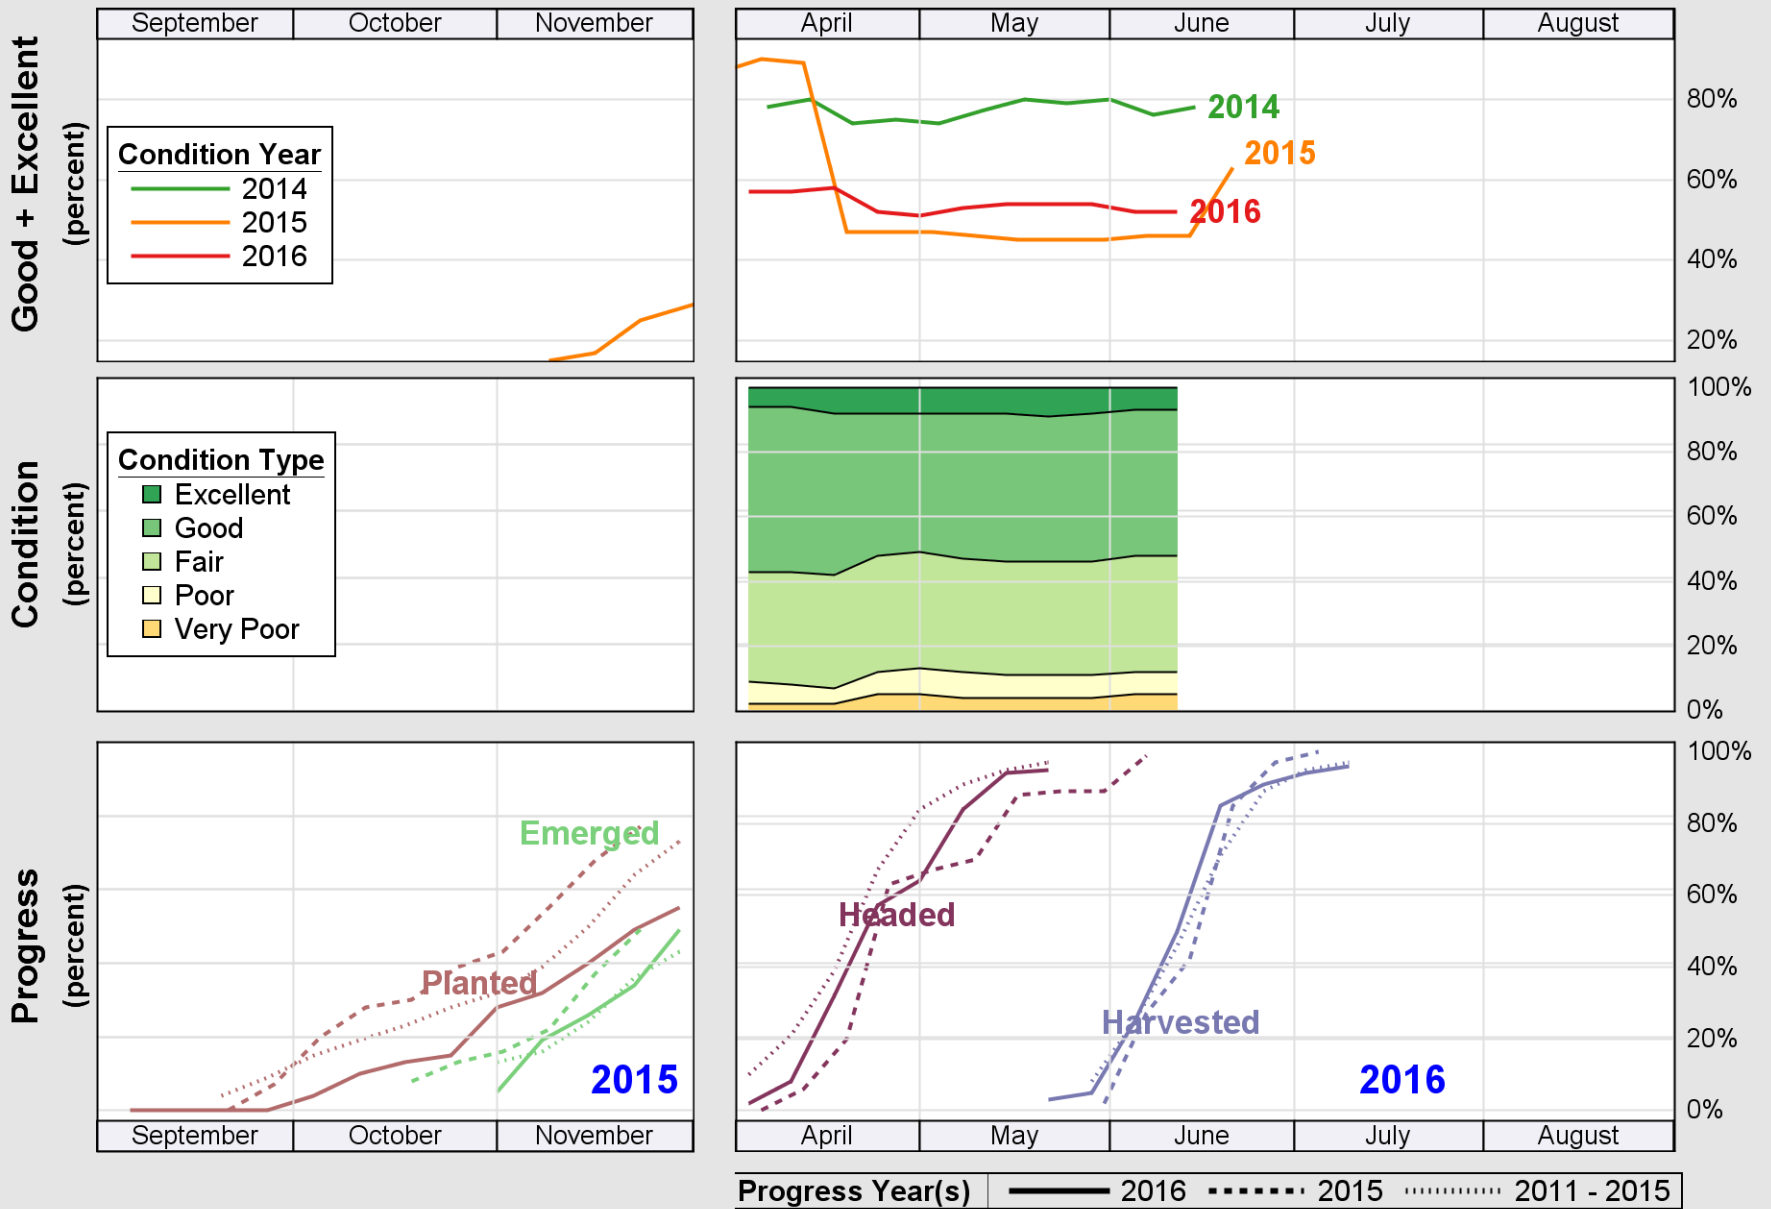

# USDA Crop Progress and Condition: Pasture and Range in South Carolina , 2016 NASS

Source: National Agricultural Statistics Service (NASS), Crop Progress Report

USDA

# Crop Progress and Condition: Peanuts in South Carolina , 2016

NASS

Source: National Agricultural Statistics Service (NASS), Crop Progress Report

USDA

# Crop Progress and Condition: Soybeans in South Carolina , 2016

NASS

Source: National Agricultural Statistics Service (NASS), Crop Progress Report

Source: National Agricultural Statistics Service (NASS), Crop Progress Report