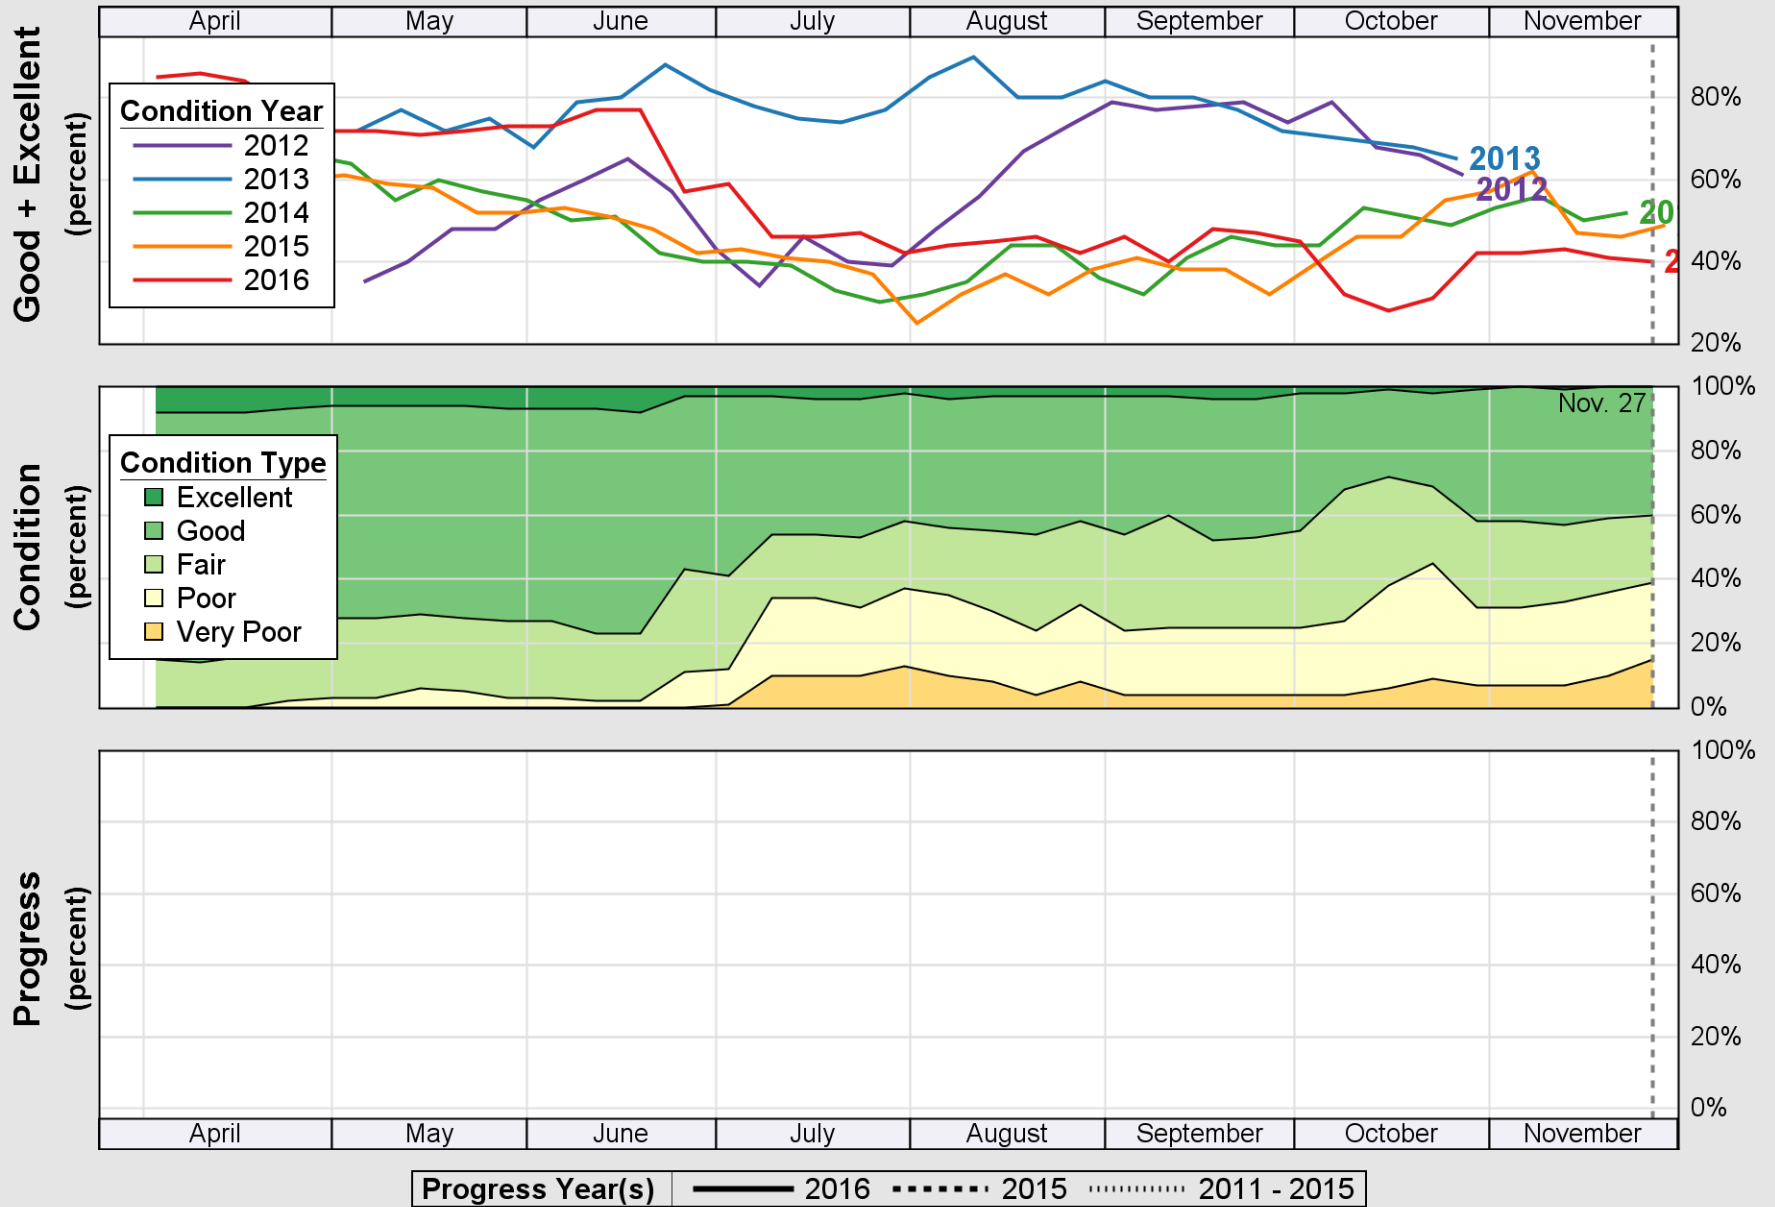

USDA Crop Progress and Condition: Pasture and Range in South Carolina , 2016 NASS

Source: National Agricultural Statistics Service (NASS), Crop Progress Report