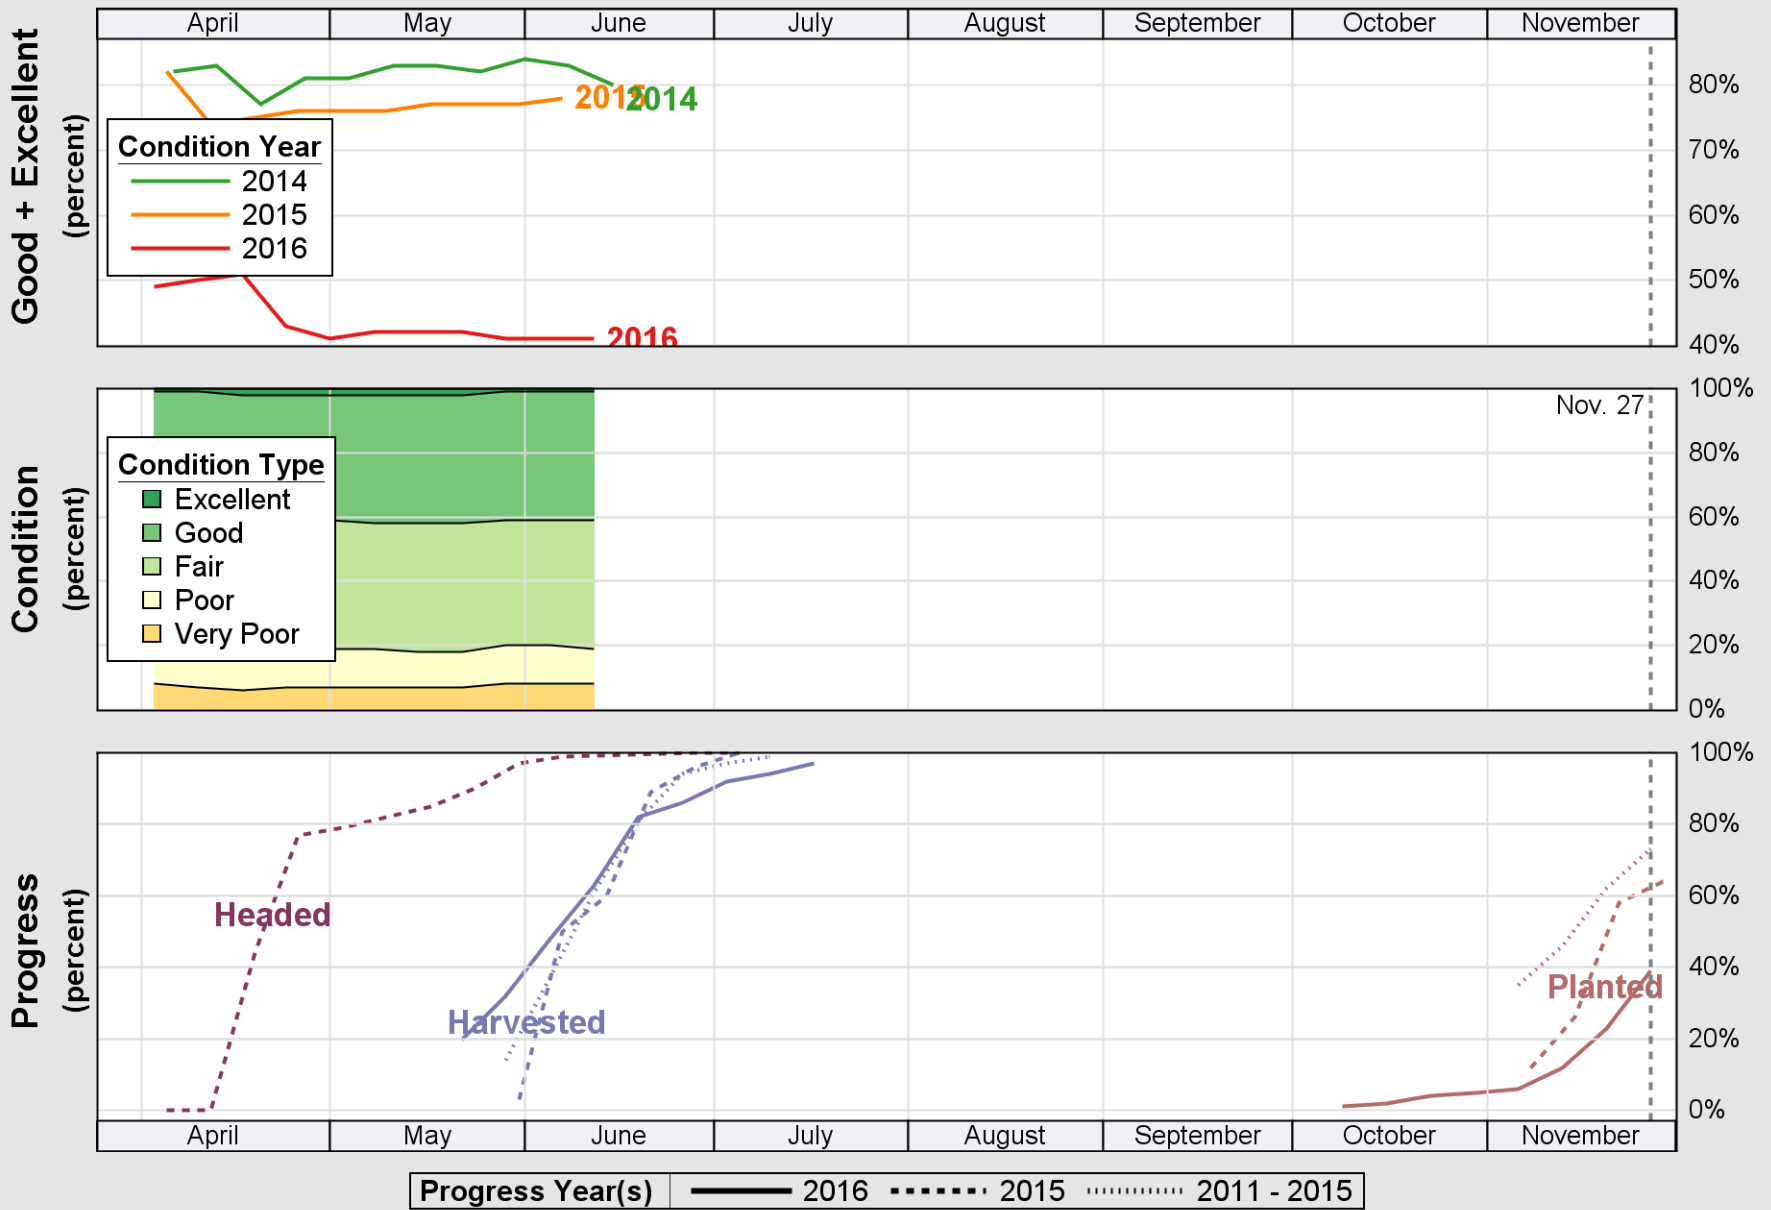

### Crop Progress and Condition: Corn in South Carolina , 2016

NASS

Source: National Agricultural Statistics Service (NASS), Crop Progress Report

USDA

# Crop Progress and Condition: Cotton in South Carolina , 2016

NASS

Source: National Agricultural Statistics Service (NASS), Crop Progress Report

USDA

### Crop Progress and Condition: Oats in South Carolina , 2016

NASS

Source: National Agricultural Statistics Service (NASS), Crop Progress Report