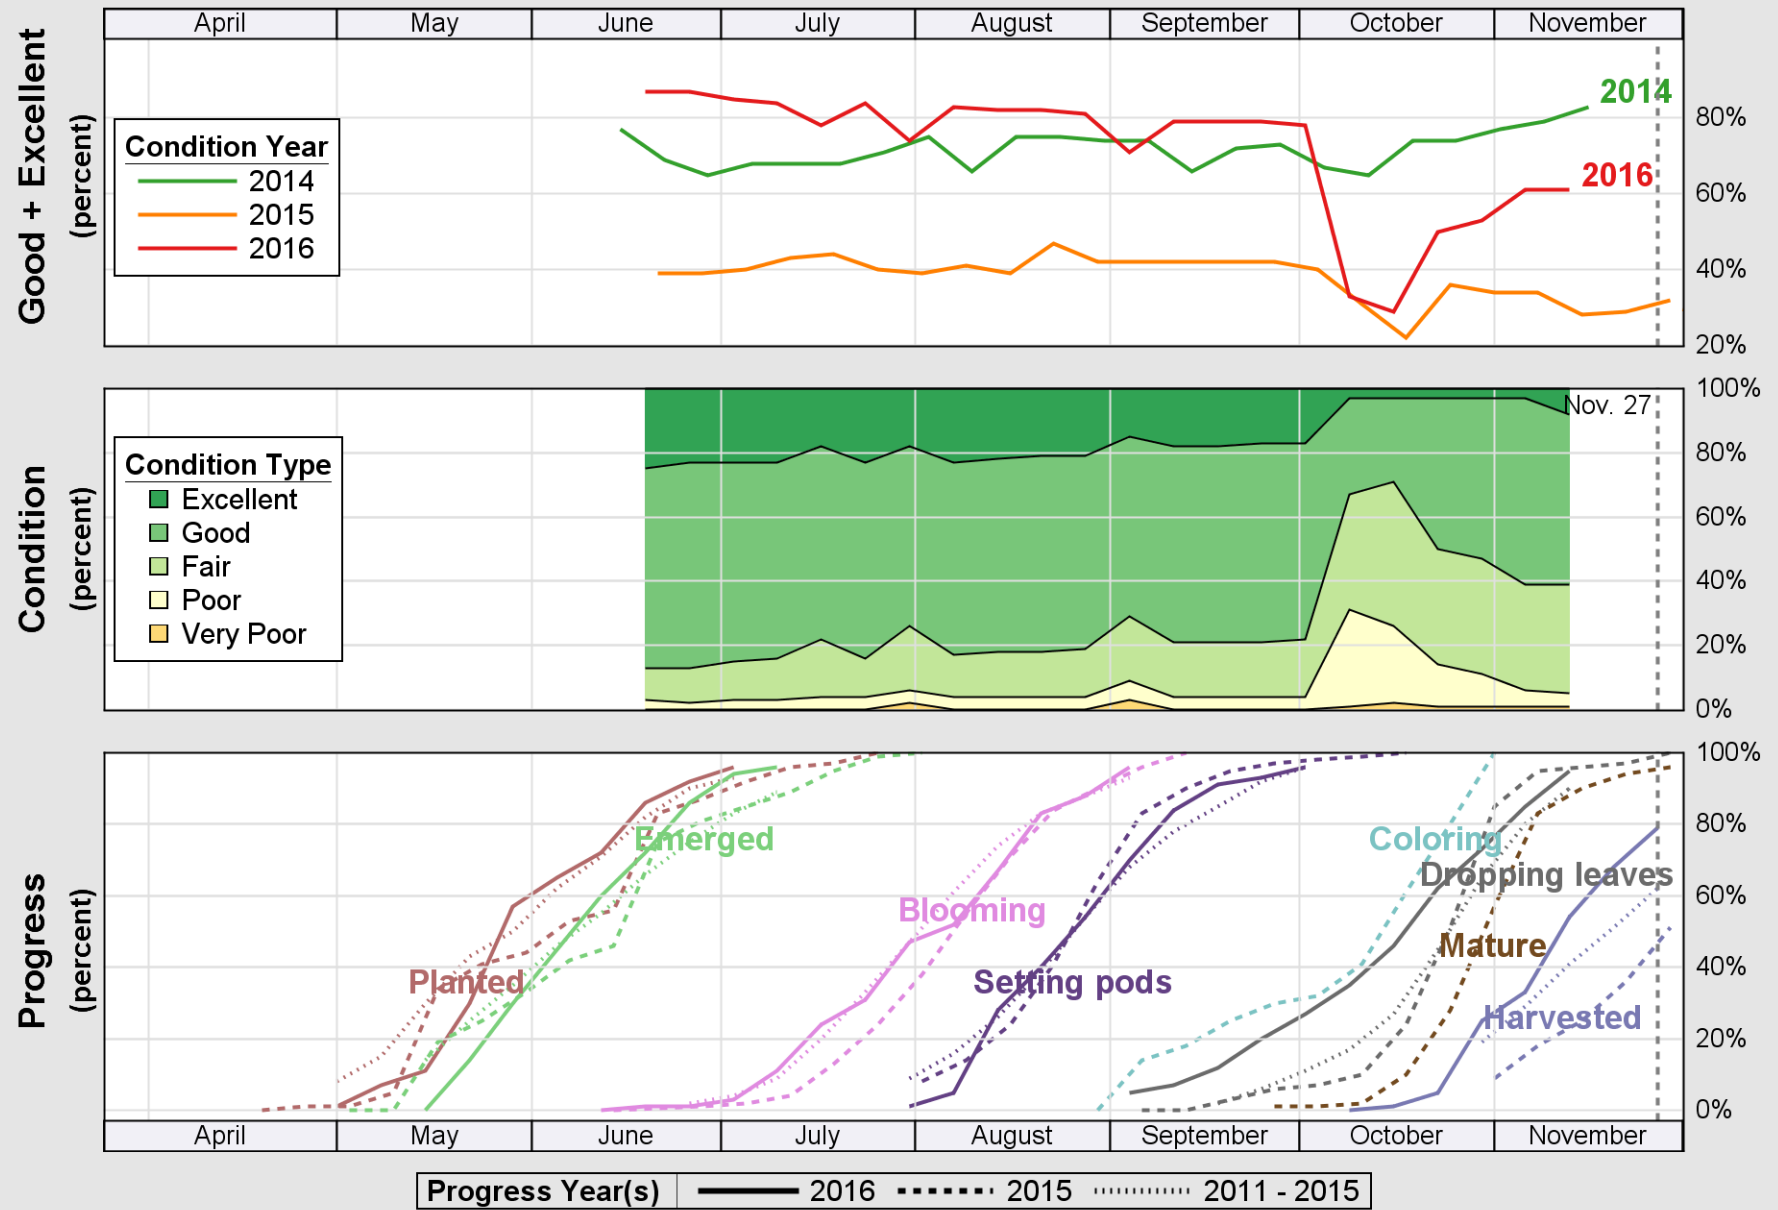

# USDA Crop Progress and Condition: Pasture and Range in South Carolina , 2016 NASS

Source: National Agricultural Statistics Service (NASS), Crop Progress Report

USDA

# Crop Progress and Condition: Peanuts in South Carolina , 2016

NASS

Source: National Agricultural Statistics Service (NASS), Crop Progress Report

USDA

# Crop Progress and Condition: Soybeans in South Carolina , 2016

NASS

Source: National Agricultural Statistics Service (NASS), Crop Progress Report

Source: National Agricultural Statistics Service (NASS), Crop Progress Report