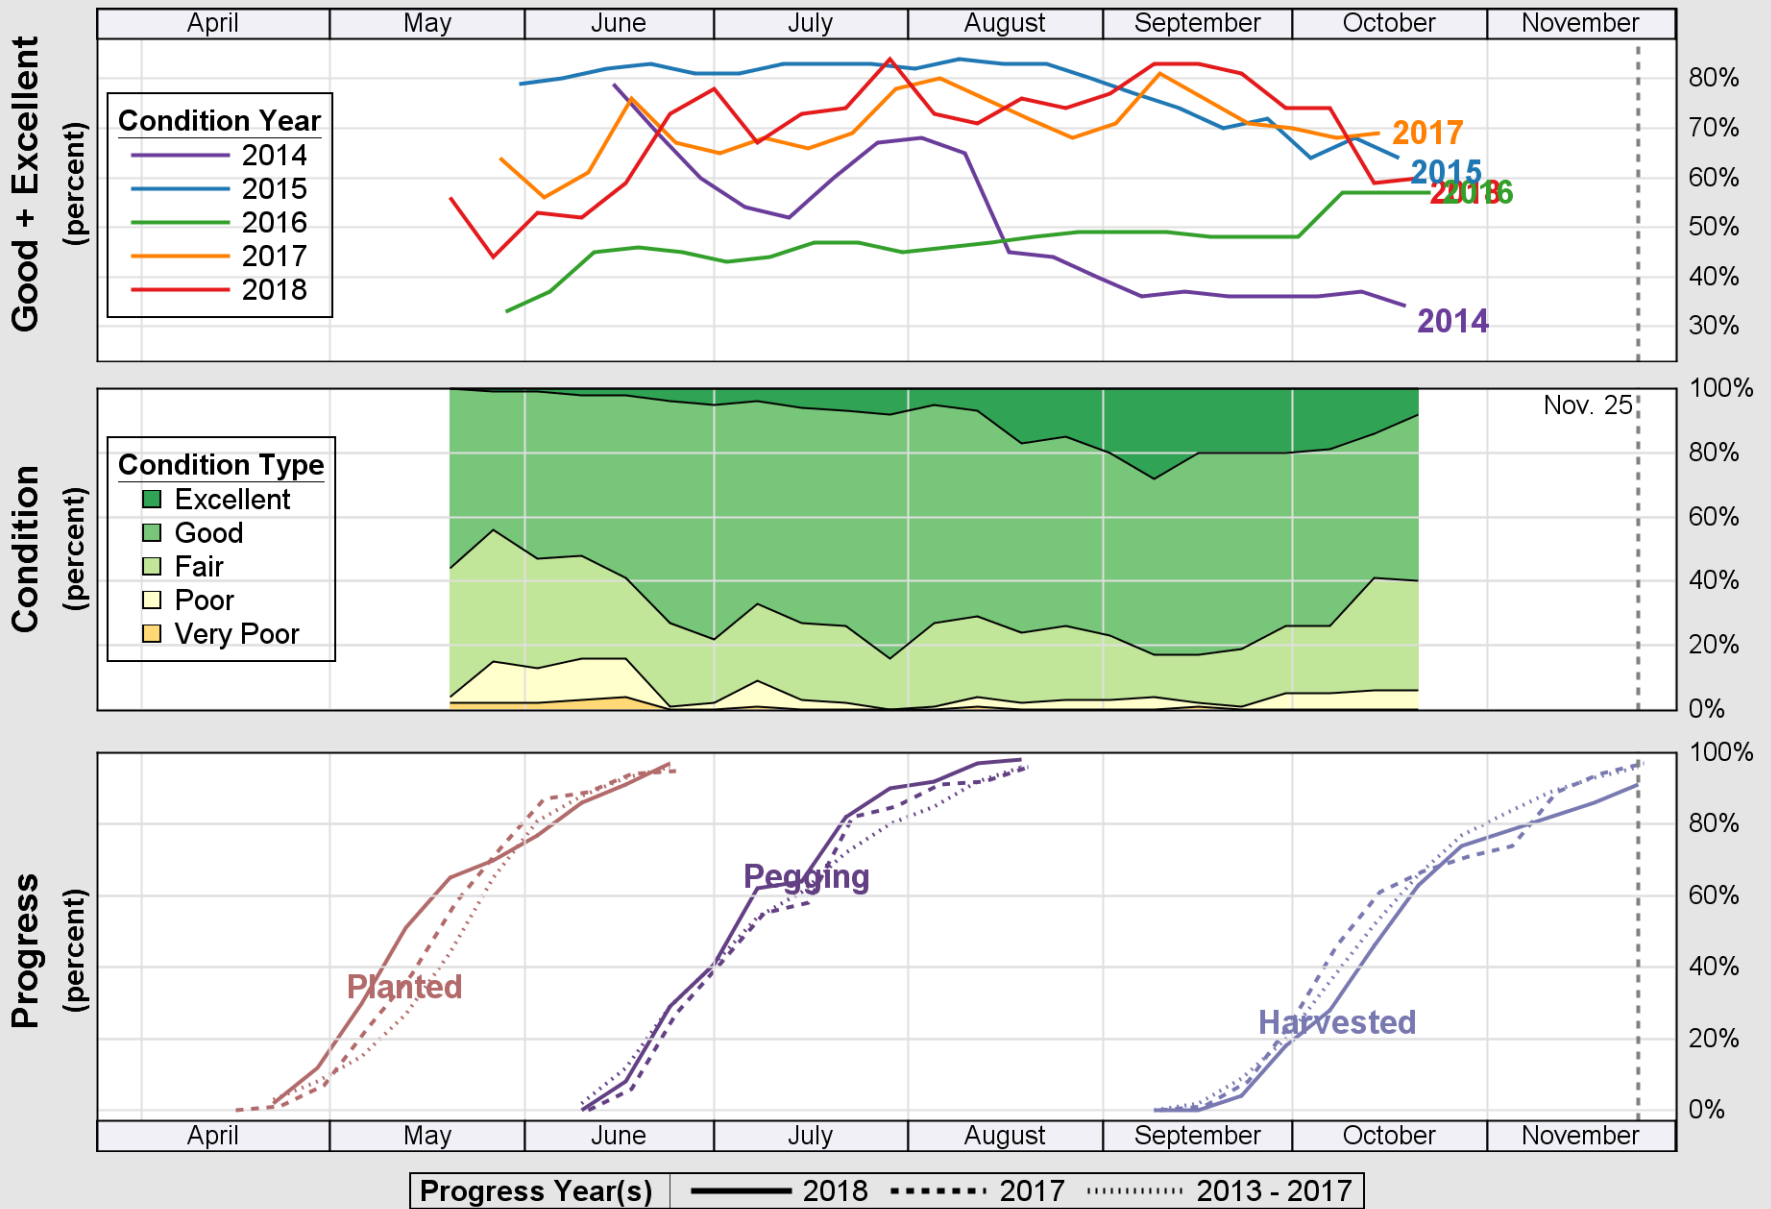

USDA

Crop Progress and Condition: Corn in Alabama , 2018

NASS

Source: National Agricultural Statistics Service (NASS), Crop Progress Report

USDA

Crop Progress and Condition: Cotton in Alabama, 2018

NASS

Source: National Agricultural Statistics Service (NASS), Crop Progress Report

USDA

Crop Progress and Condition: Pasture and Range in Alabama , 2018

NASS

Source: National Agricultural Statistics Service (NASS), Crop Progress Report

USDA

Crop Progress and Condition: Peanuts in Alabama, 2018

NASS

Source: National Agricultural Statistics Service (NASS), Crop Progress Report

USDA

Crop Progress and Condition: Soybeans in Alabama , 2018

NASS

Source: National Agricultural Statistics Service (NASS), Crop Progress Report