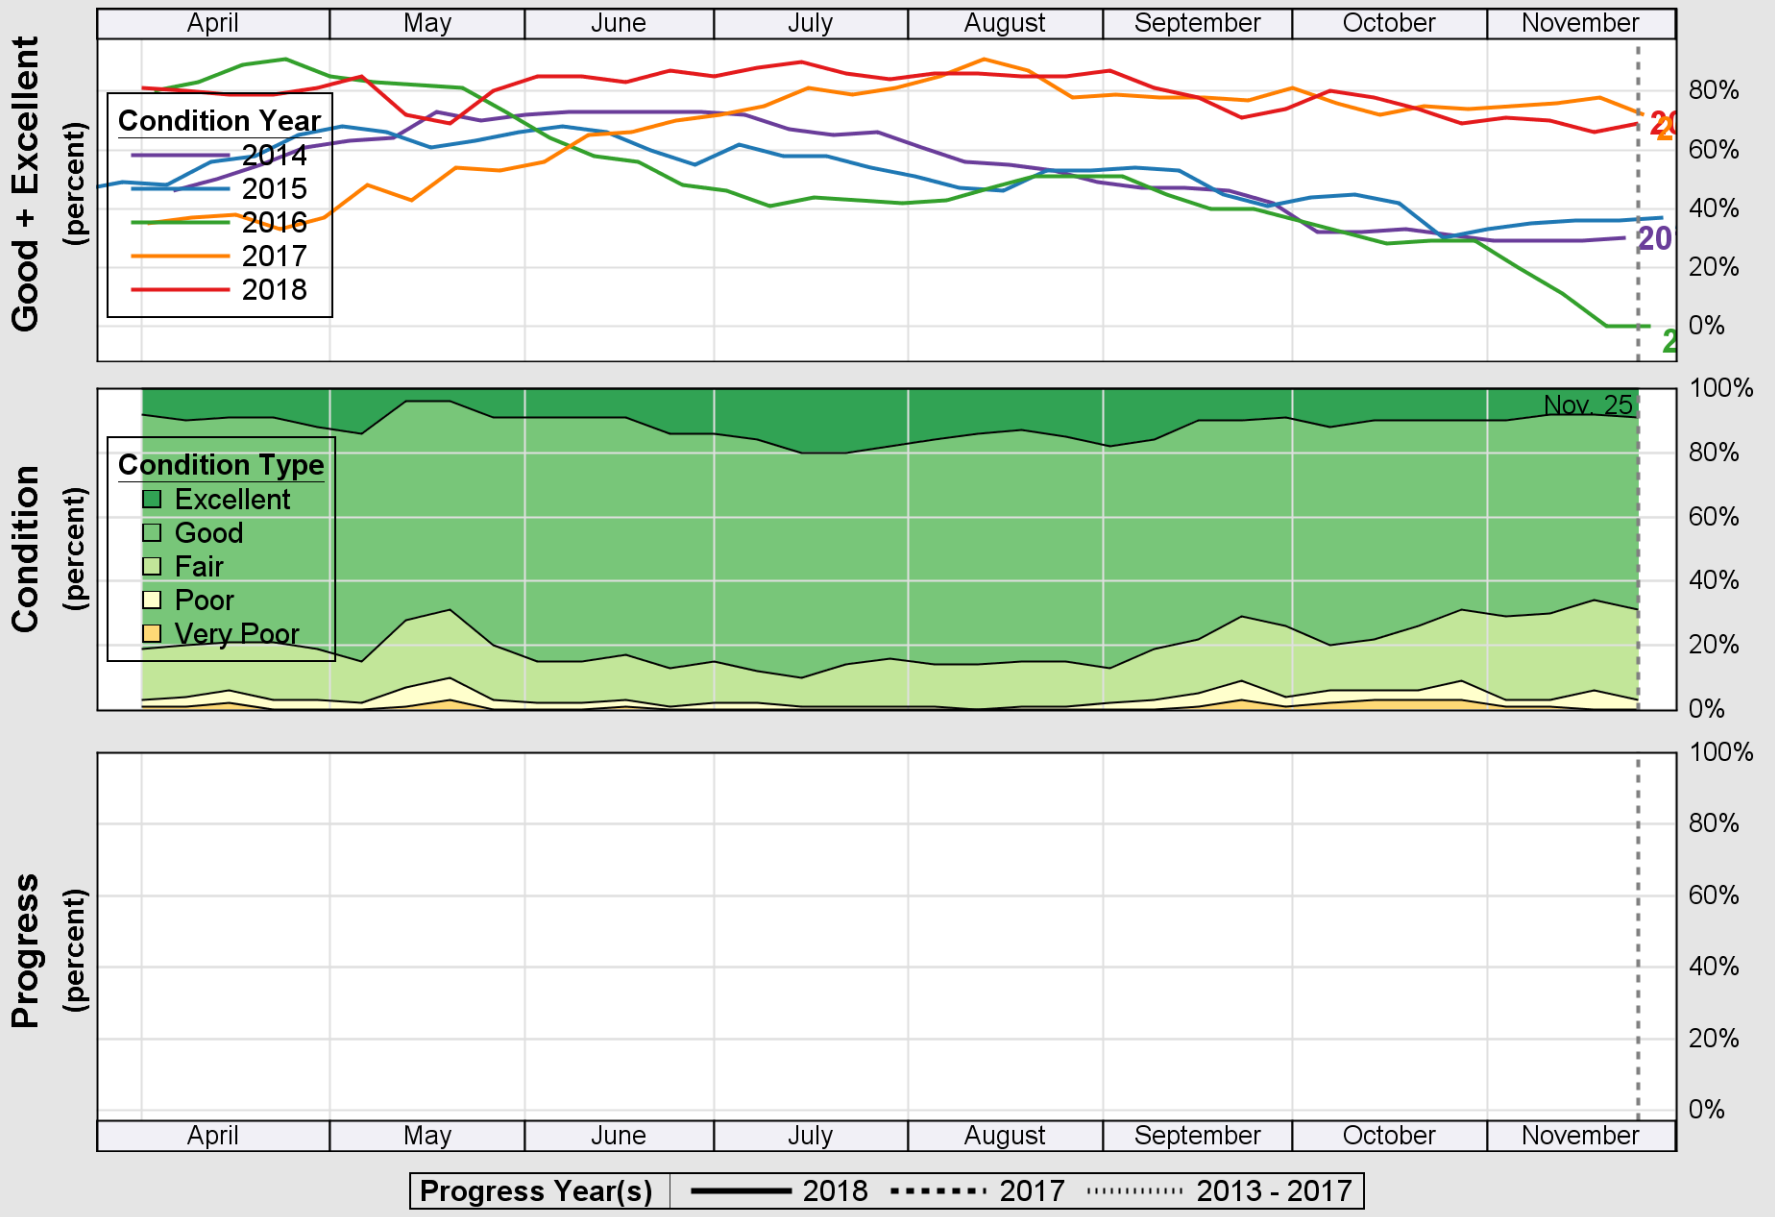

USDA

Crop Progress and Condition: Corn in Alabama , 2018

NASS

Source: National Agricultural Statistics Service (NASS), Crop Progress Report

USDA

Crop Progress and Condition: Cotton in Alabama, 2018

NASS

Source: National Agricultural Statistics Service (NASS), Crop Progress Report

USDA

Crop Progress and Condition: Pasture and Range in Alabama , 2018

NASS

Source: National Agricultural Statistics Service (NASS), Crop Progress Report

USDA

Crop Progress and Condition: Peanuts in Alabama, 2018