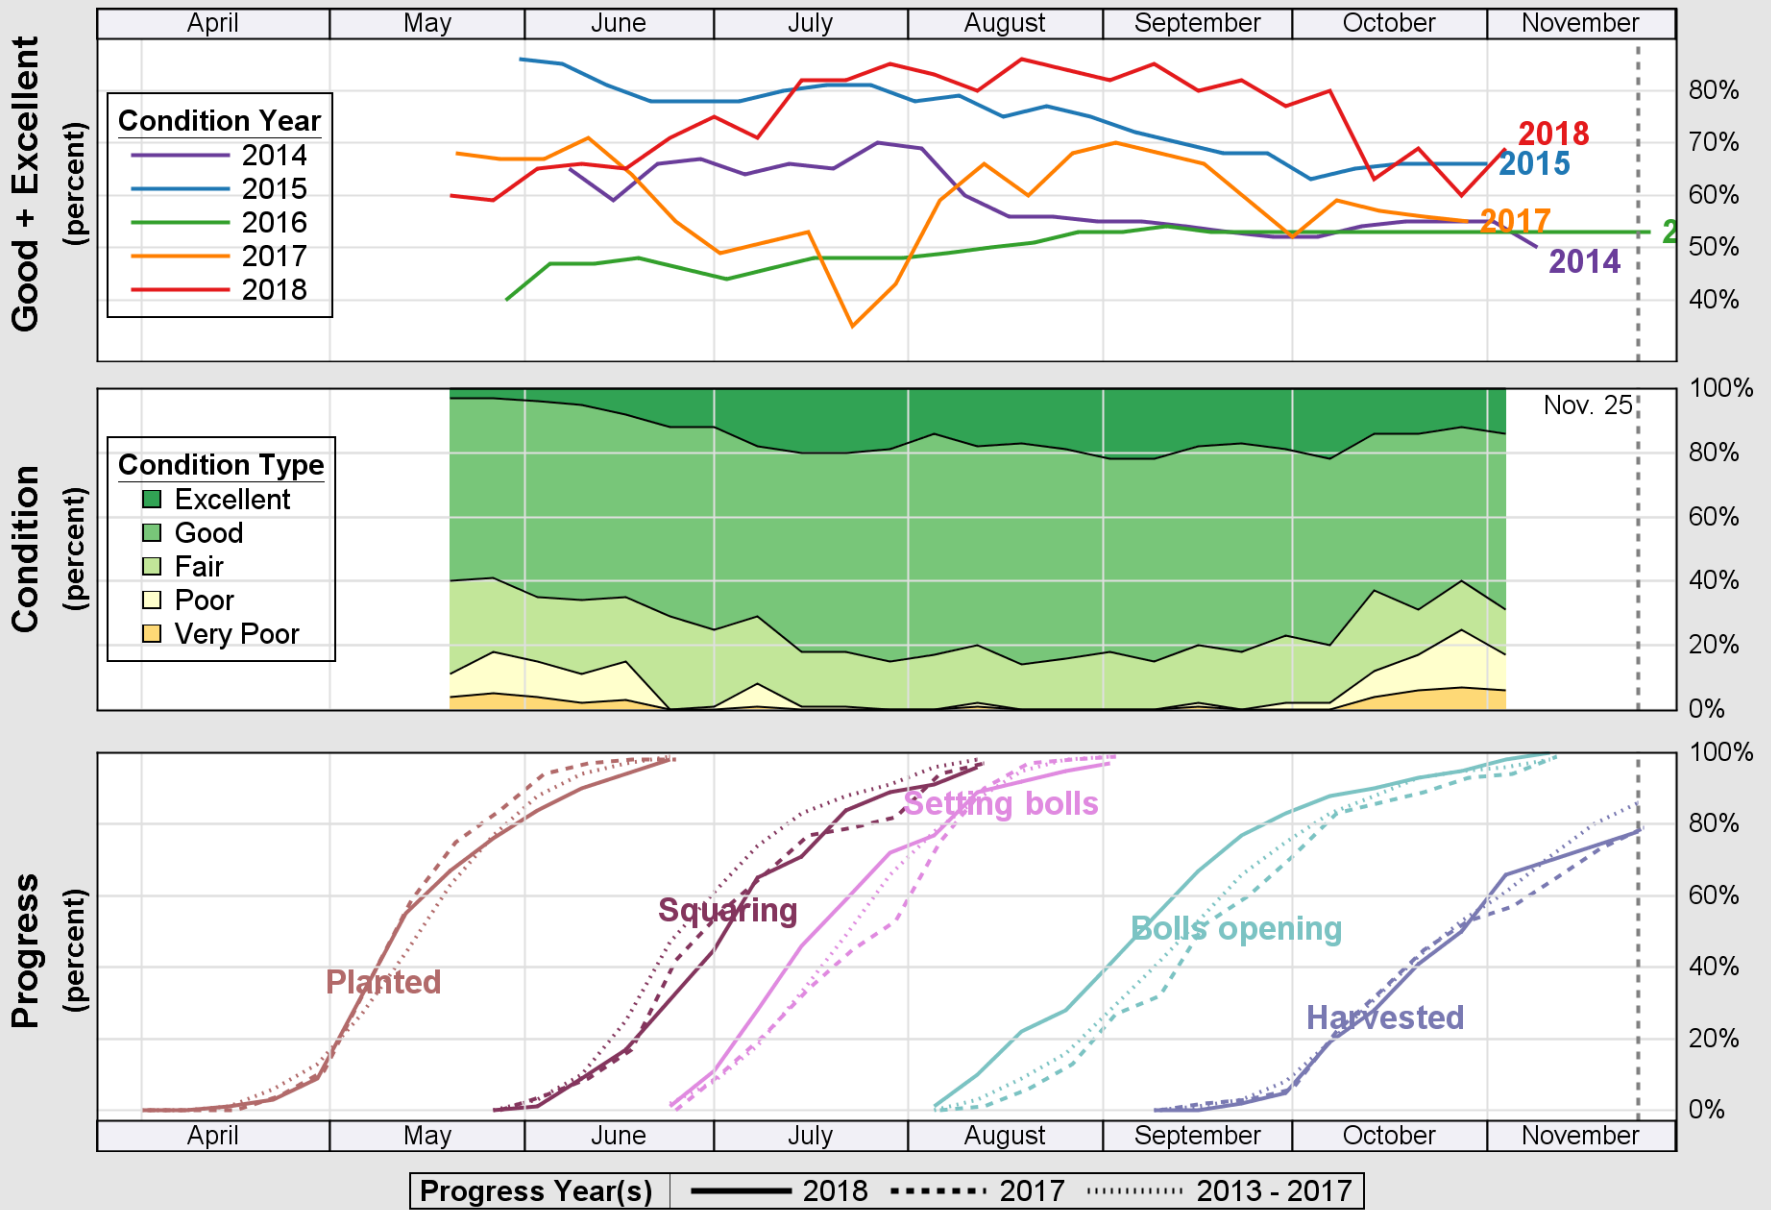

USDA

Crop Progress and Condition: Corn in Alabama , 2018

NASS

Source: National Agricultural Statistics Service (NASS), Crop Progress Report

USDA

Crop Progress and Condition: Cotton in Alabama, 2018

NASS

Source: National Agricultural Statistics Service (NASS), Crop Progress Report

USDA

Crop Progress and Condition: Pasture and Range in Alabama , 2018

NASS

Source: National Agricultural Statistics Service (NASS), Crop Progress Report

USDA

Crop Progress and Condition: Peanuts in Alabama, 2018