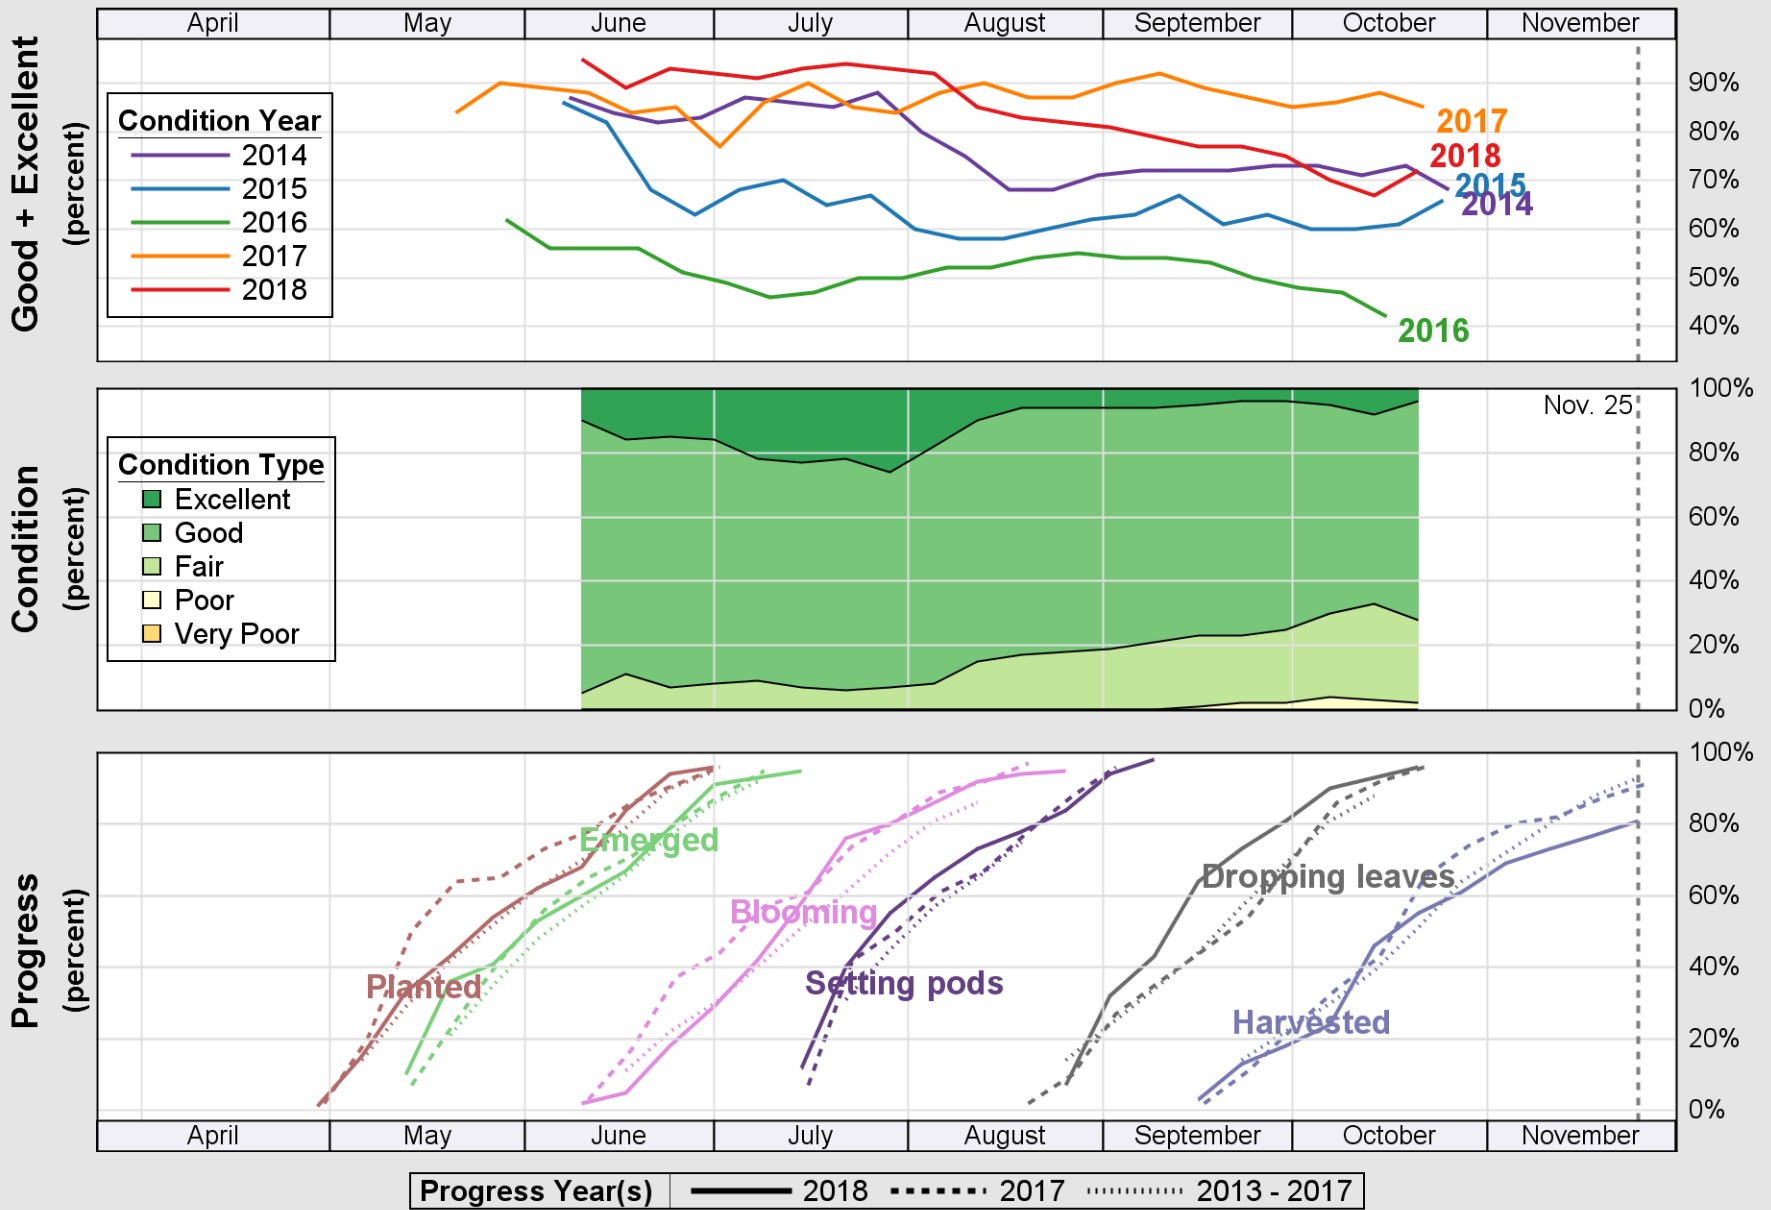

USDA

Crop Progress and Condition: Pasture and Range in Alabama , 2018

NASS

Source: National Agricultural Statistics Service (NASS), Crop Progress Report

USDA

Crop Progress and Condition: Peanuts in Alabama, 2018

NASS

Source: National Agricultural Statistics Service (NASS), Crop Progress Report

USDA

Crop Progress and Condition: Soybeans in Alabama , 2018

NASS

Source: National Agricultural Statistics Service (NASS), Crop Progress Report

USDA

Crop Progress and Condition: Winter Wheat in Alabama , 2018

NASS

Source: National Agricultural Statistics Service (NASS), Crop Progress Report