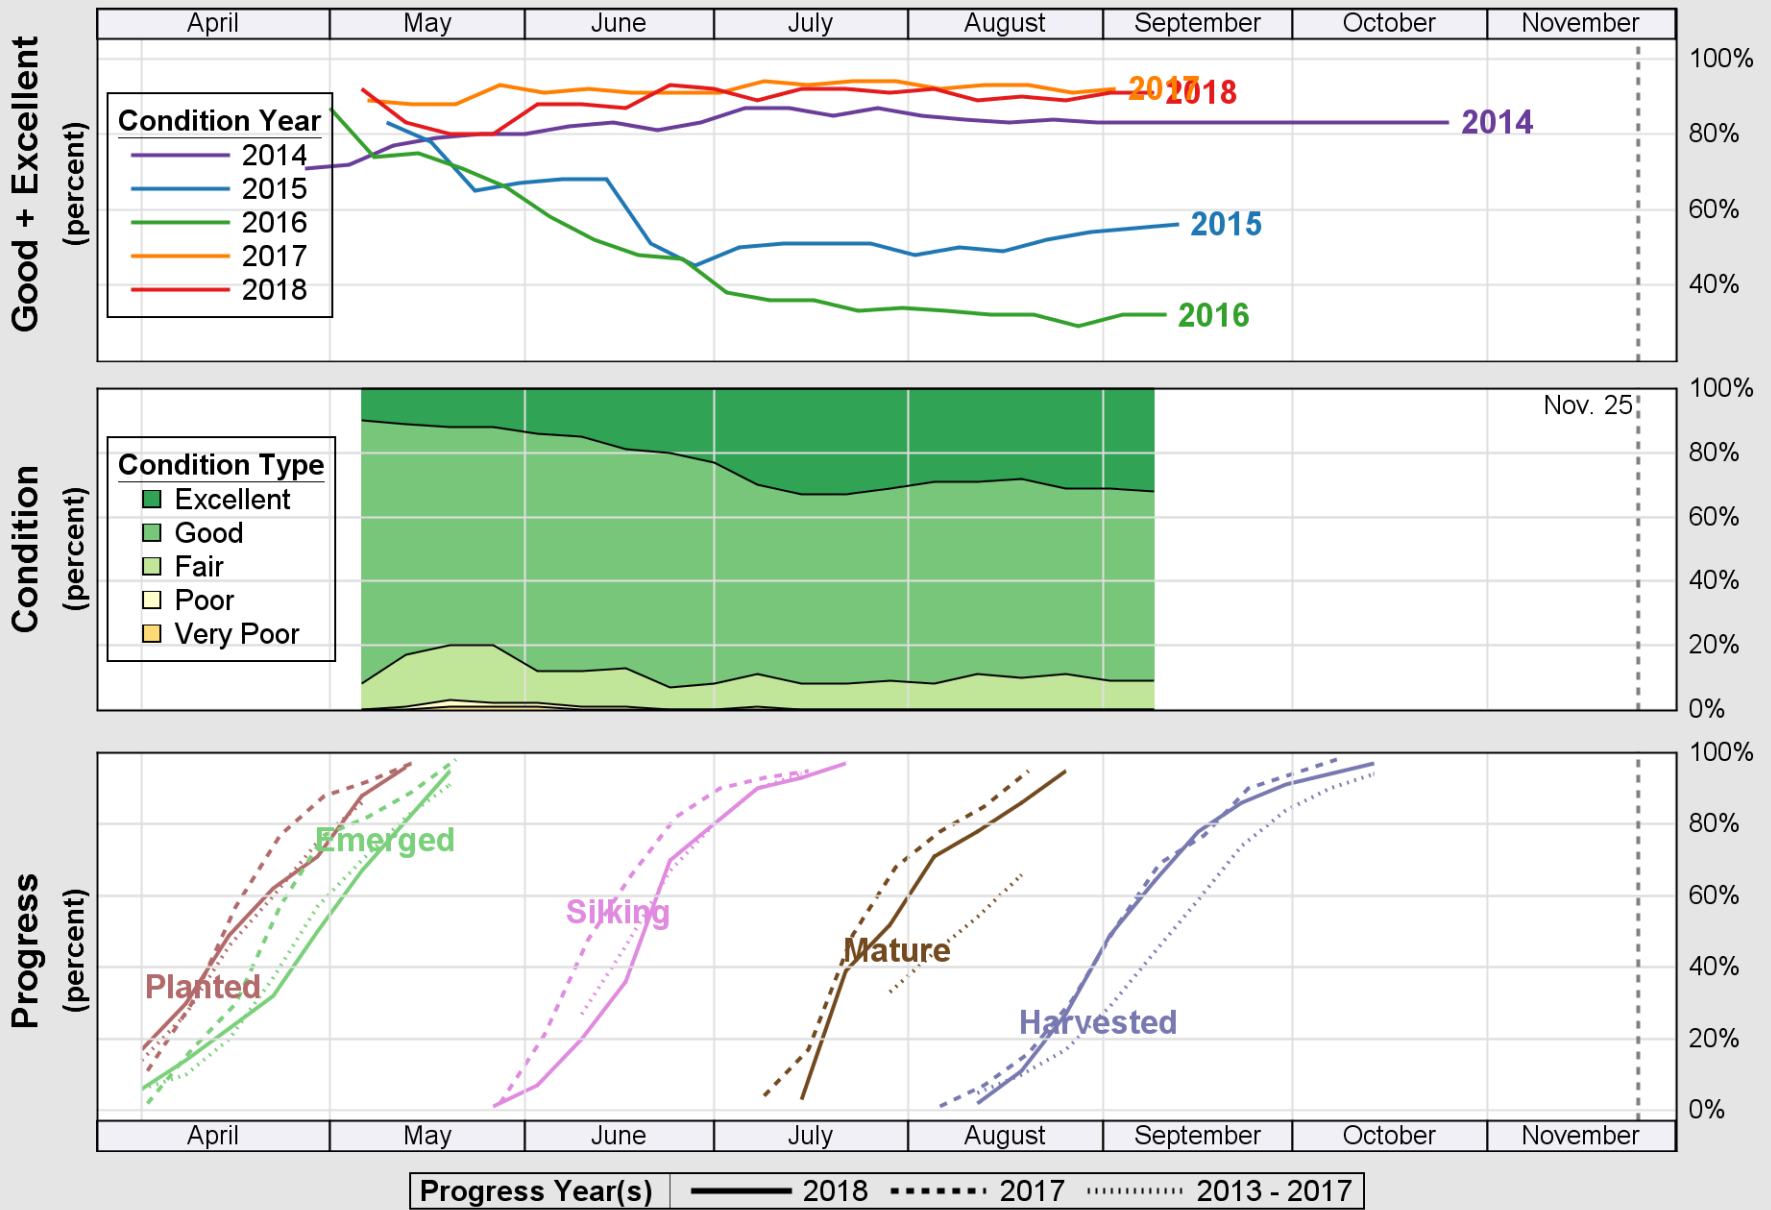

USDA

Crop Progress and Condition: Corn in Alabama , 2018

NASS

Source: National Agricultural Statistics Service (NASS), Crop Progress Report

USDA

Crop Progress and Condition: Cotton in Alabama, 2018

NASS

Source: National Agricultural Statistics Service (NASS), Crop Progress Report

USDA

Crop Progress and Condition: Pasture and Range in Alabama , 2018

NASS

Source: National Agricultural Statistics Service (NASS), Crop Progress Report

USDA

Crop Progress and Condition: Peanuts in Alabama, 2018