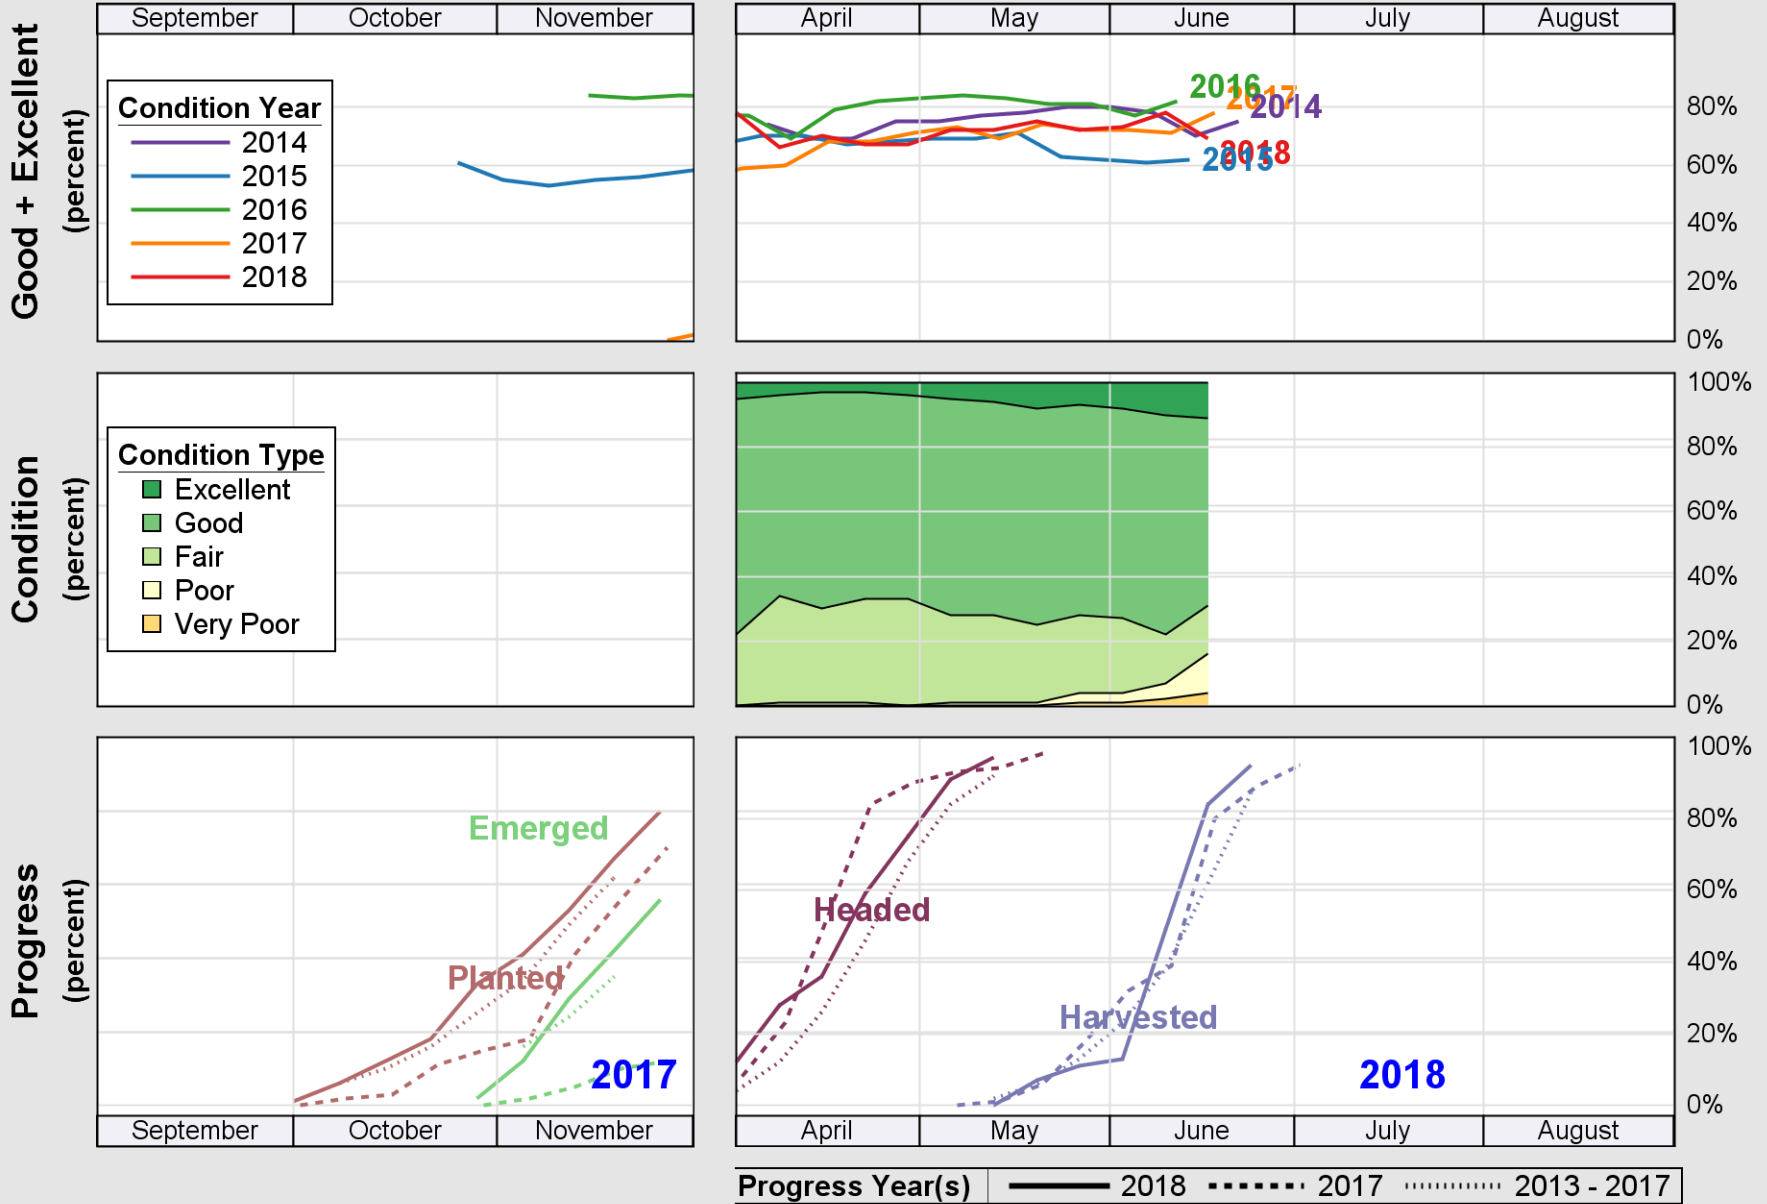

USDA

Crop Progress and Condition: Pasture and Range in Alabama , 2018

NASS

Source: National Agricultural Statistics Service (NASS), Crop Progress Report

USDA

Crop Progress and Condition: Peanuts in Alabama, 2018

NASS

Source: National Agricultural Statistics Service (NASS), Crop Progress Report

USDA

Crop Progress and Condition: Soybeans in Alabama , 2018

NASS

Source: National Agricultural Statistics Service (NASS), Crop Progress Report

USDA

Crop Progress and Condition: Winter Wheat in Alabama , 2018

NASS

Source: National Agricultural Statistics Service (NASS), Crop Progress Report