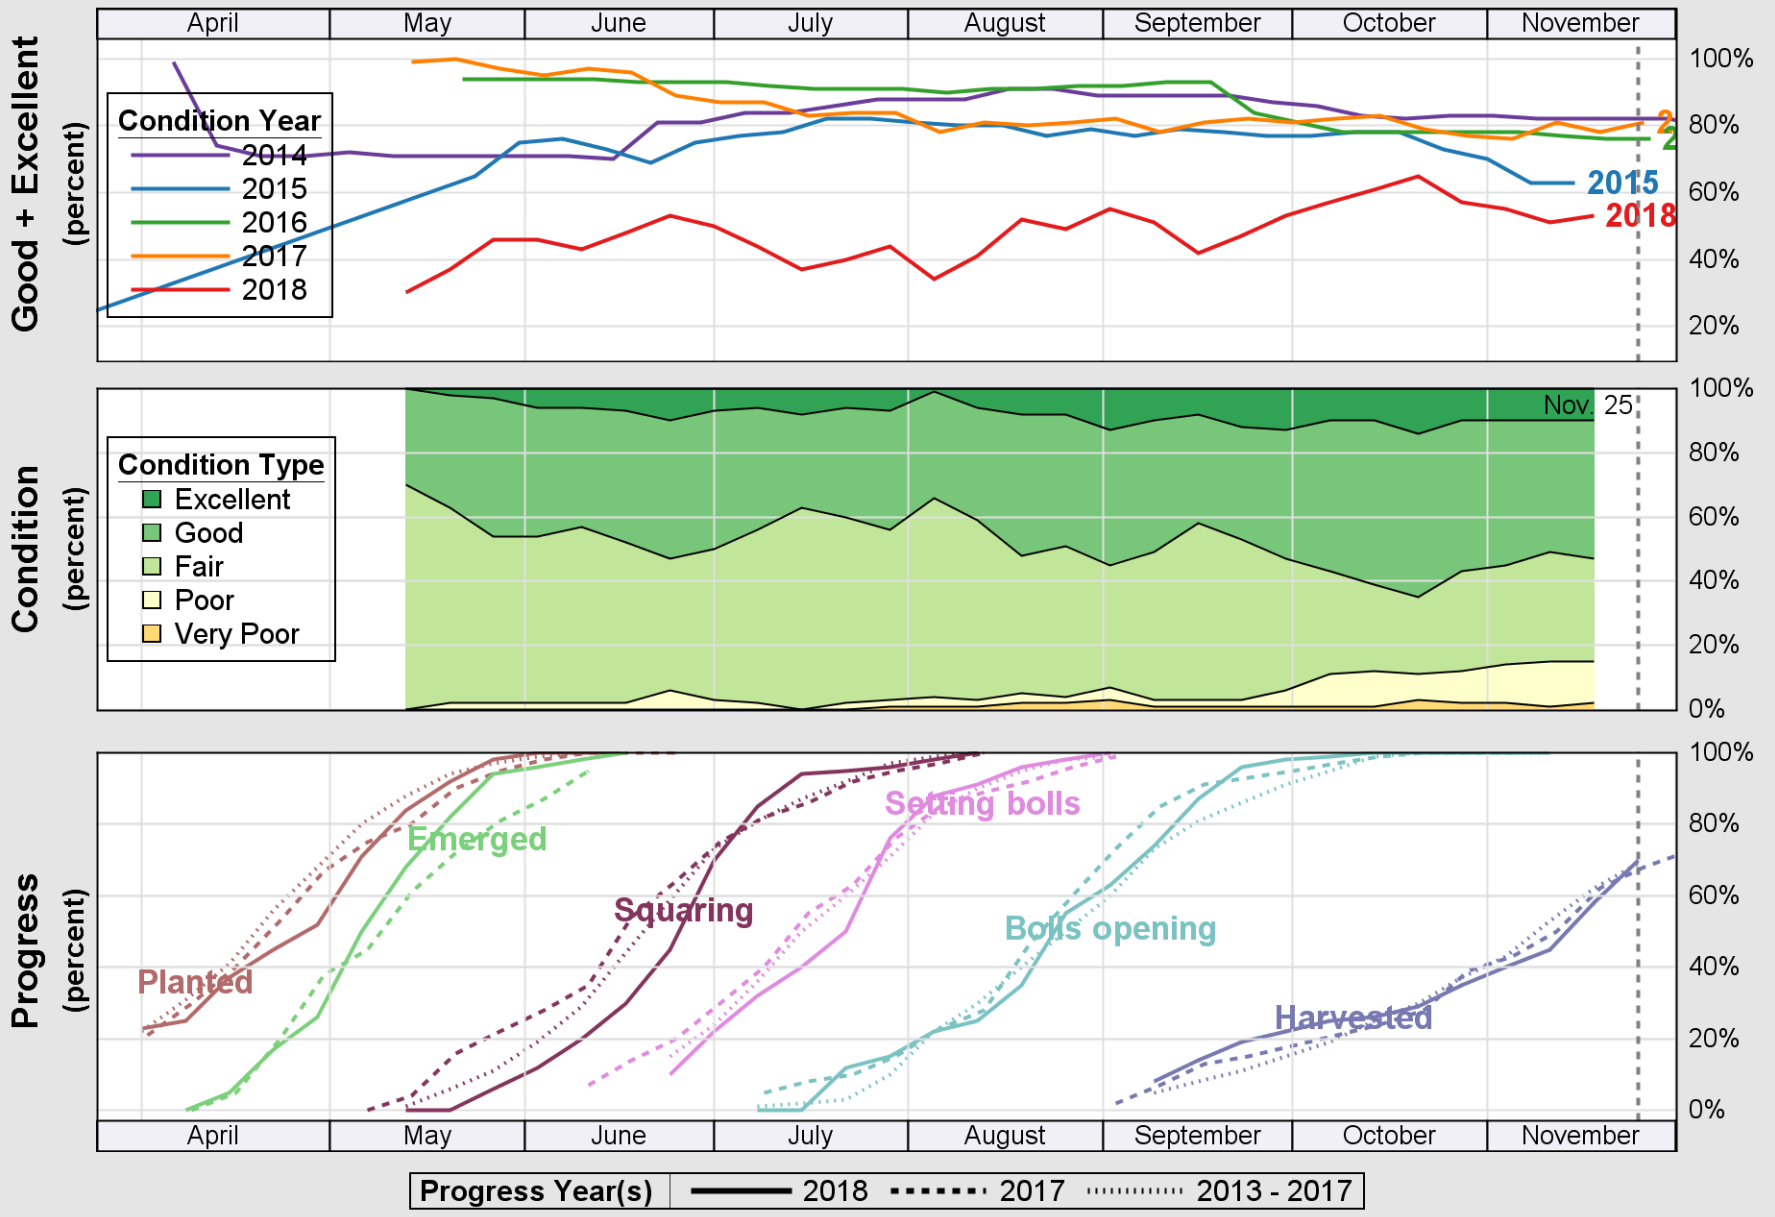

USDA

Crop Progress and Condition: Cotton in Arizona , 2018

NASS

Source: National Agricultural Statistics Service (NASS), Crop Progress Report

USDA

Crop Progress and Condition: Pasture and Range in Arizona , 2018

NASS

Source: National Agricultural Statistics Service (NASS), Crop Progress Report