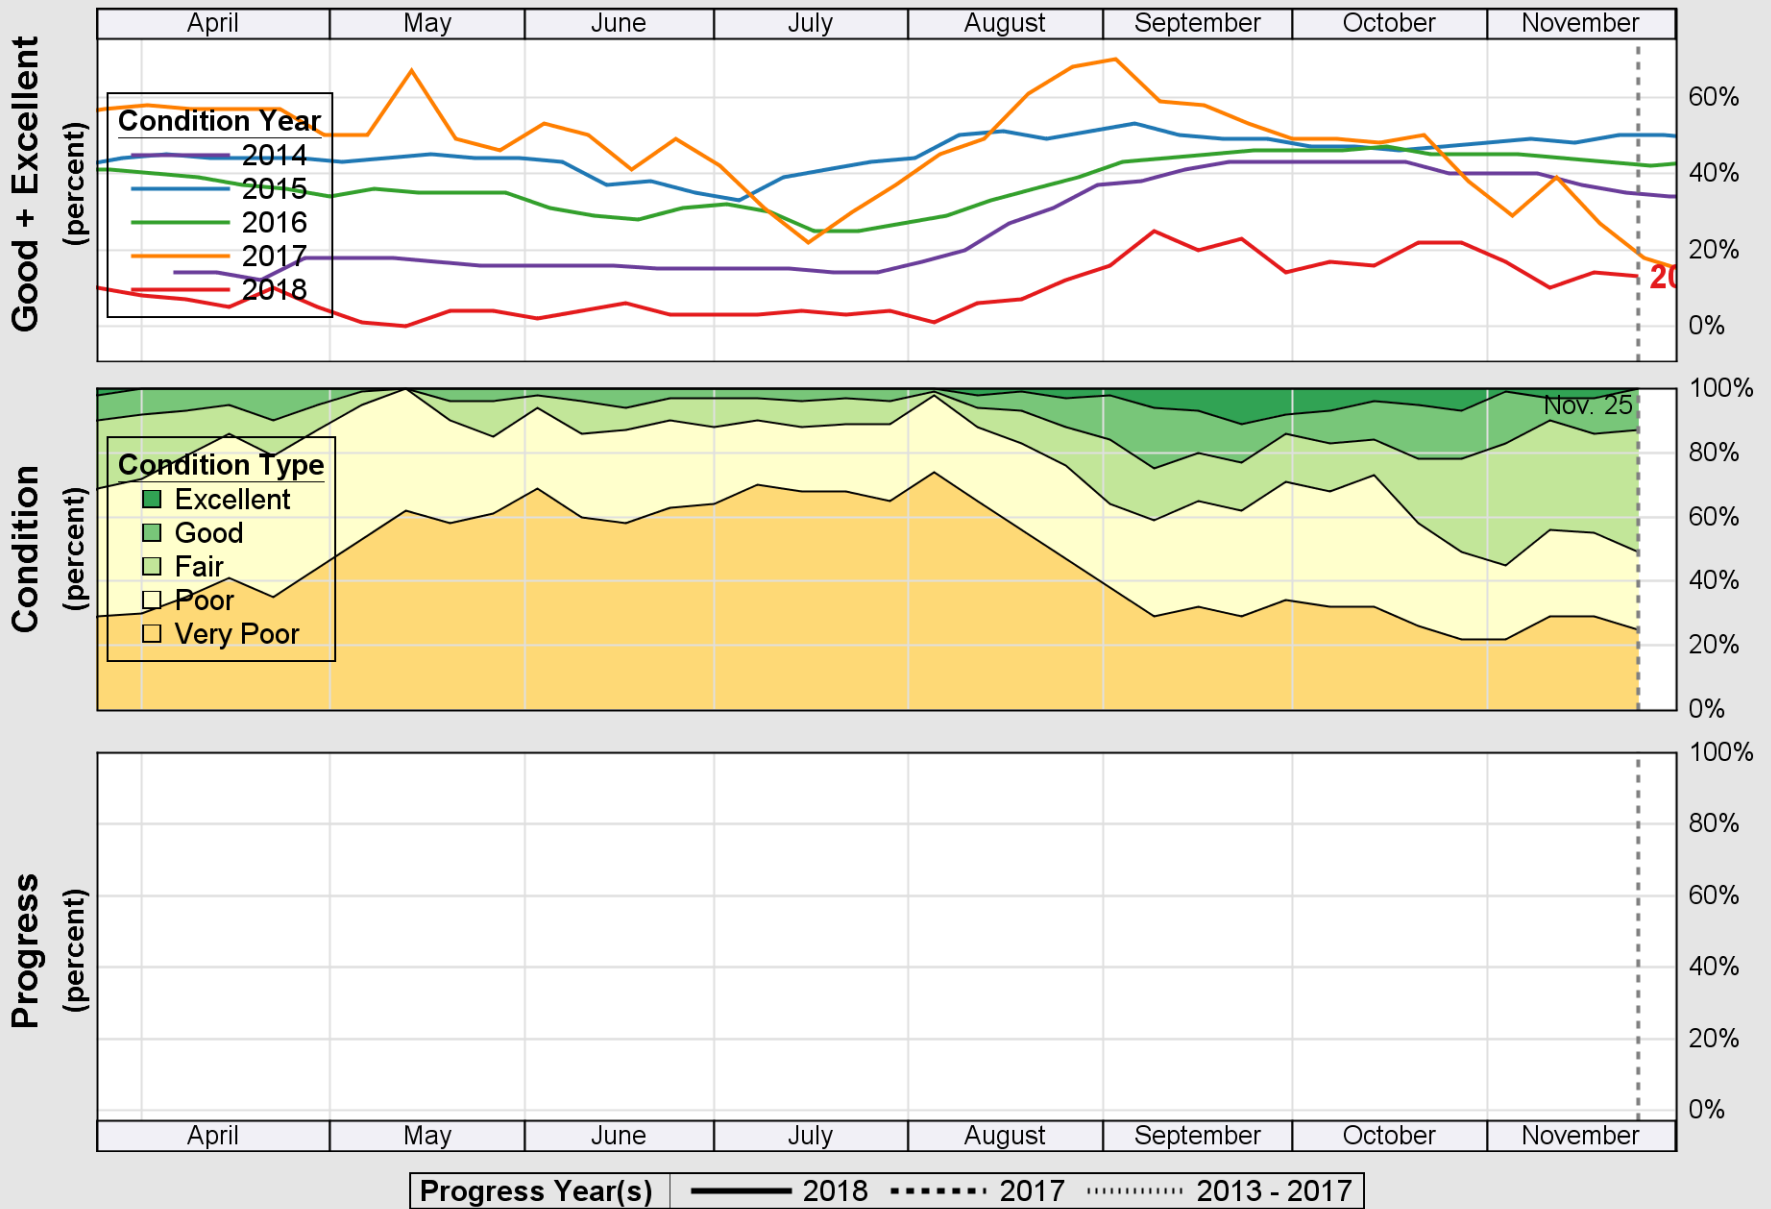

USDA

Crop Progress and Condition: Cotton in Arizona , 2018

NASS

Source: National Agricultural Statistics Service (NASS), Crop Progress Report

USDA

Crop Progress and Condition: Pasture and Range in Arizona , 2018

NASS

Source: National Agricultural Statistics Service (NASS), Crop Progress Report