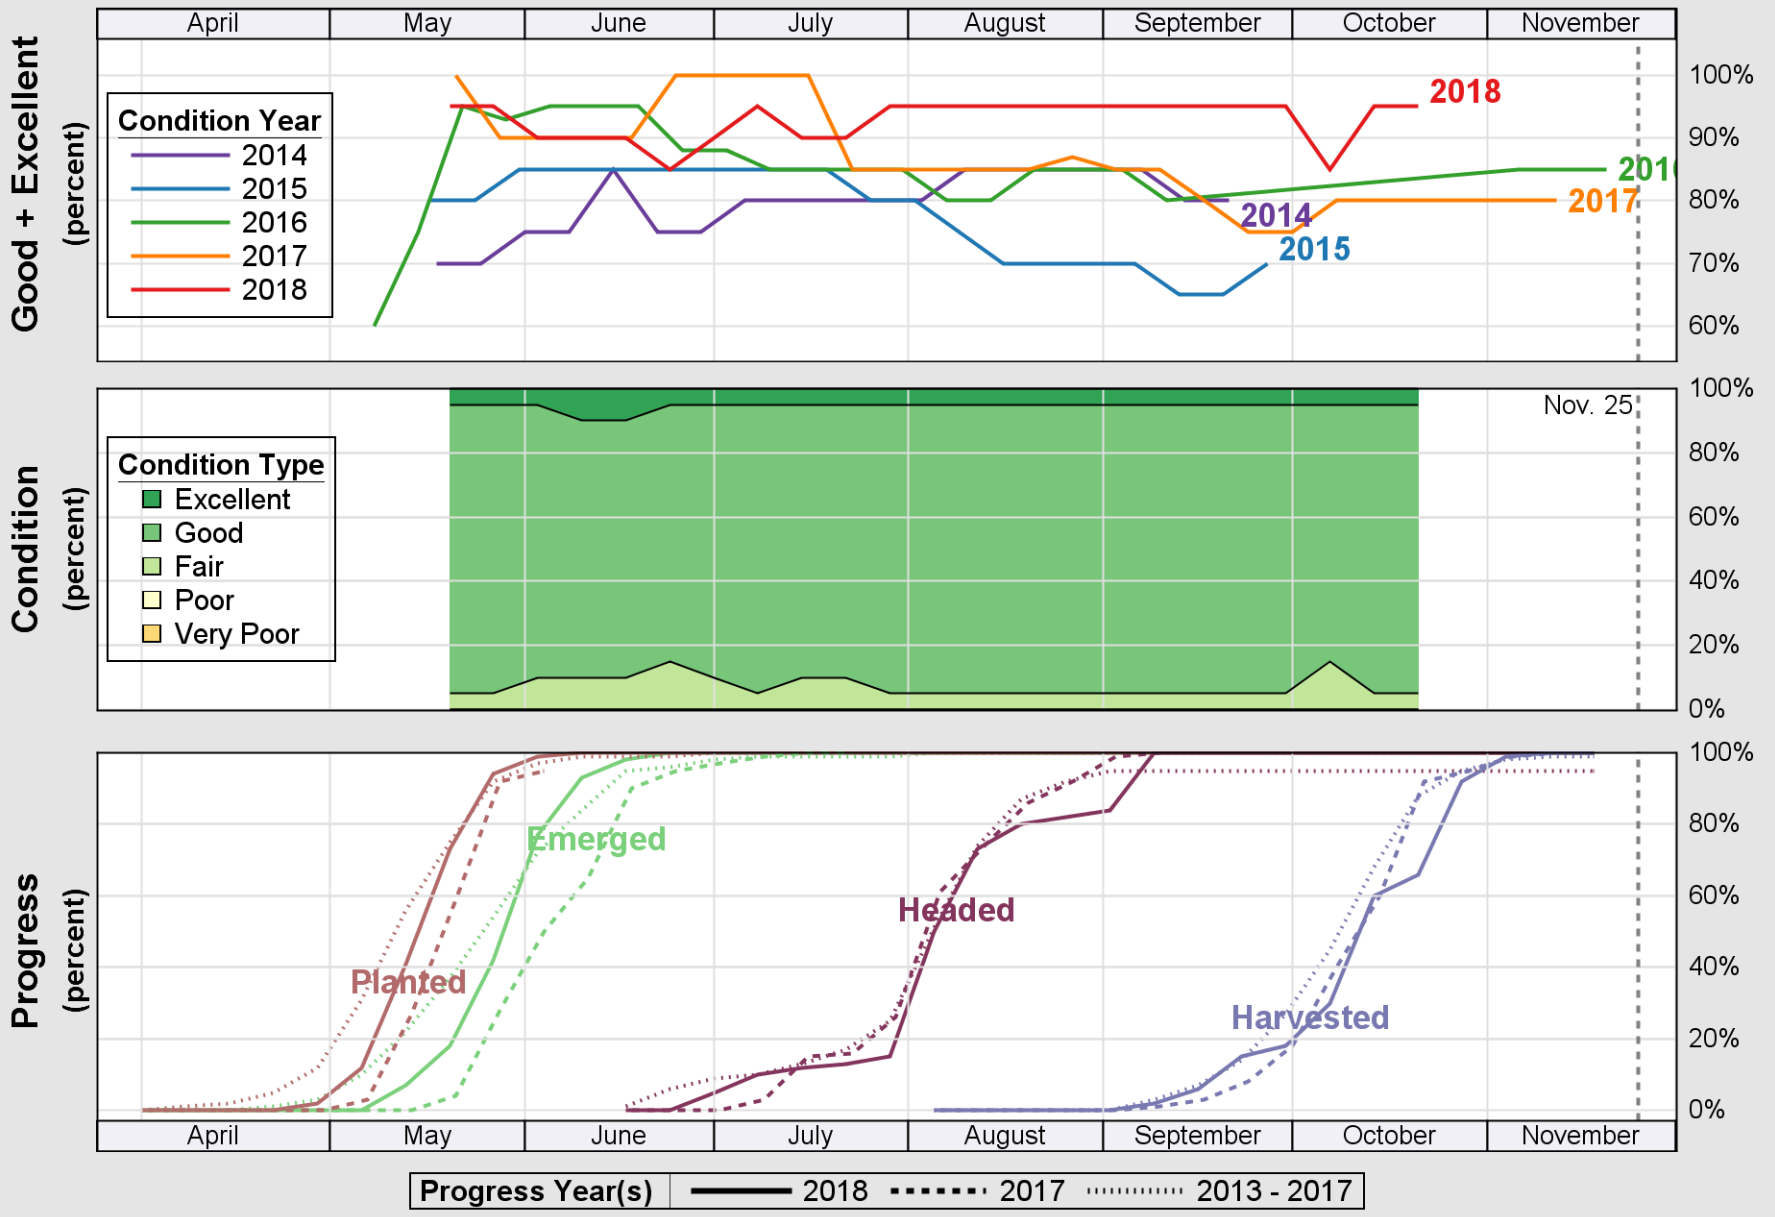

# Crop Progress and Condition: Cotton in California , 2018

NASS

Source: National Agricultural Statistics Service (NASS), Crop Progress Report

USDA

# Crop Progress and Condition: Pasture and Range in California , 2018

NASS

Source: National Agricultural Statistics Service (NASS), Crop Progress Report

USDA

# Crop Progress and Condition: Rice in California , 2018

NASS

Source: National Agricultural Statistics Service (NASS), Crop Progress Report

USDA