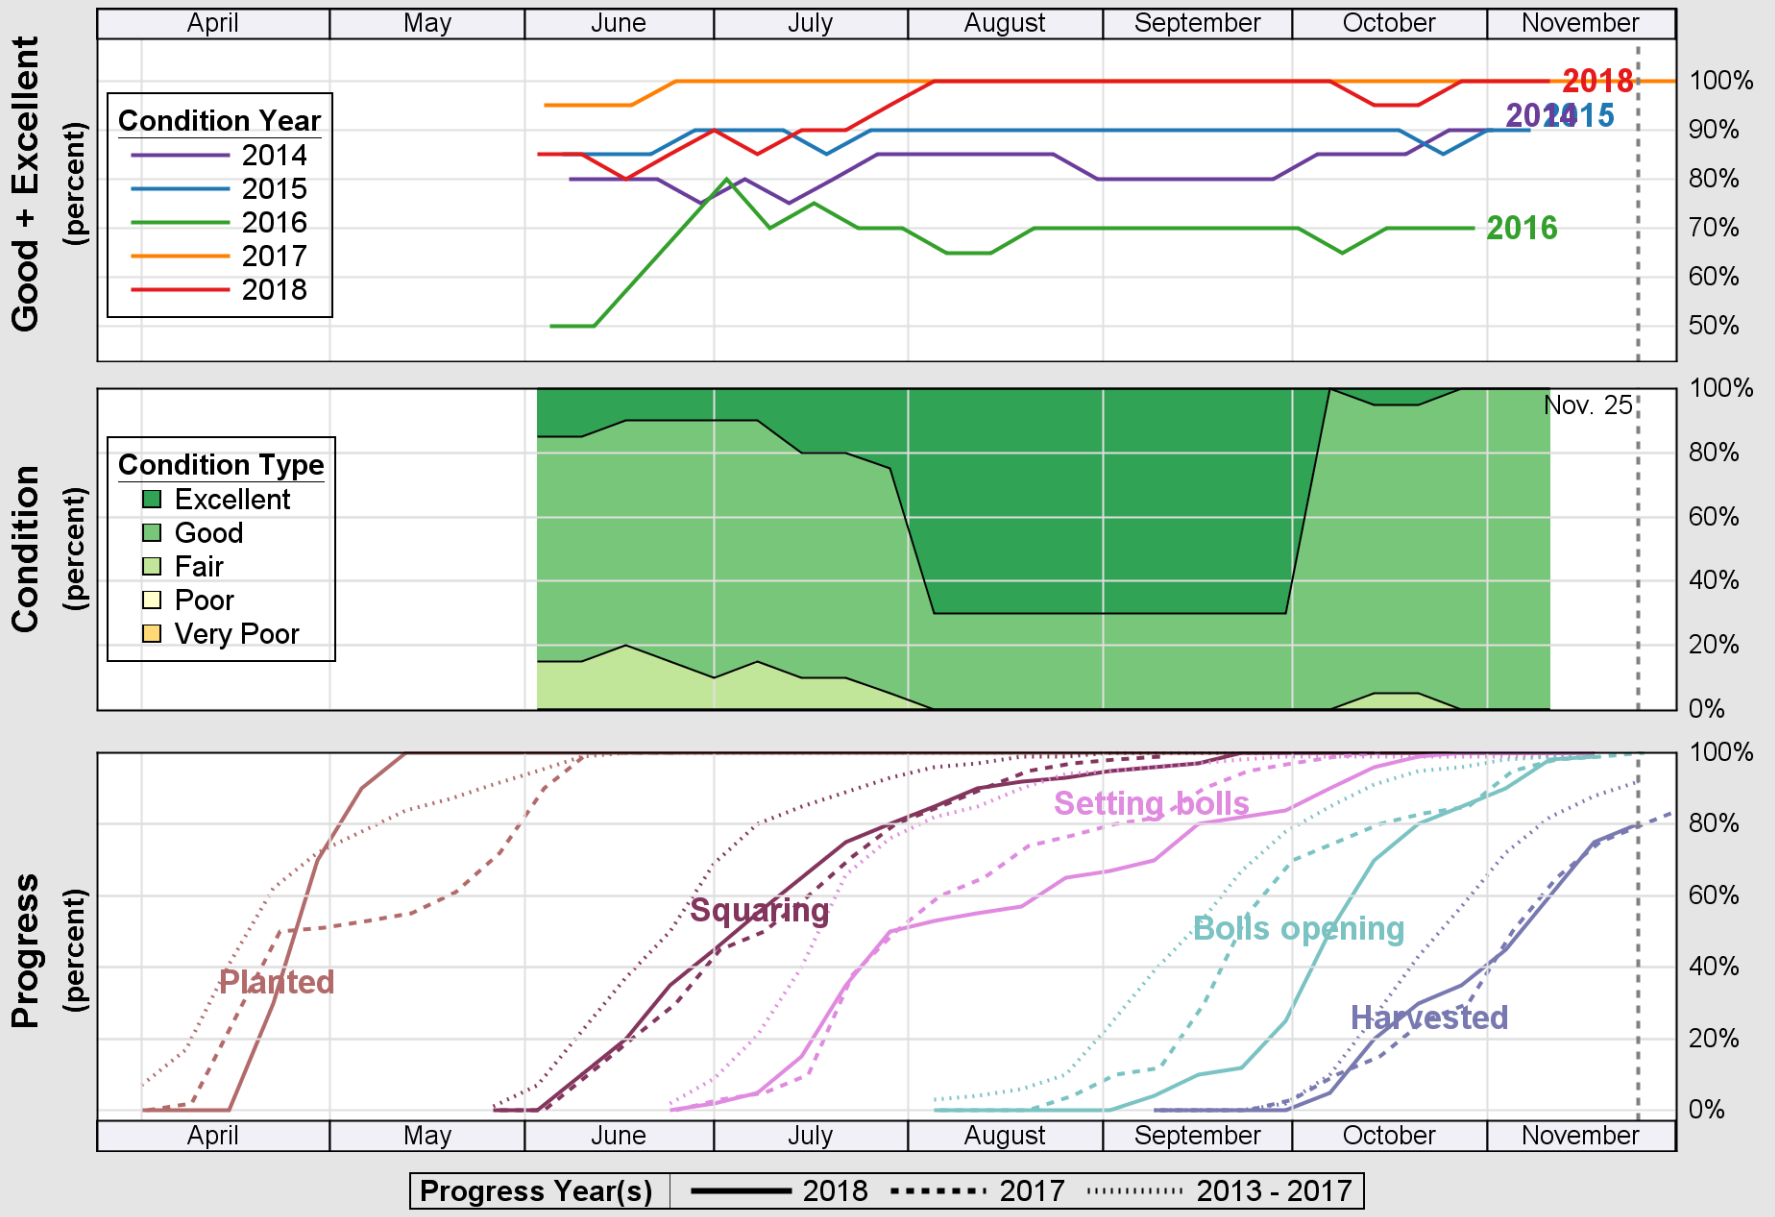

# Crop Progress and Condition: Cotton in California , 2018

NASS

Source: National Agricultural Statistics Service (NASS), Crop Progress Report

USDA