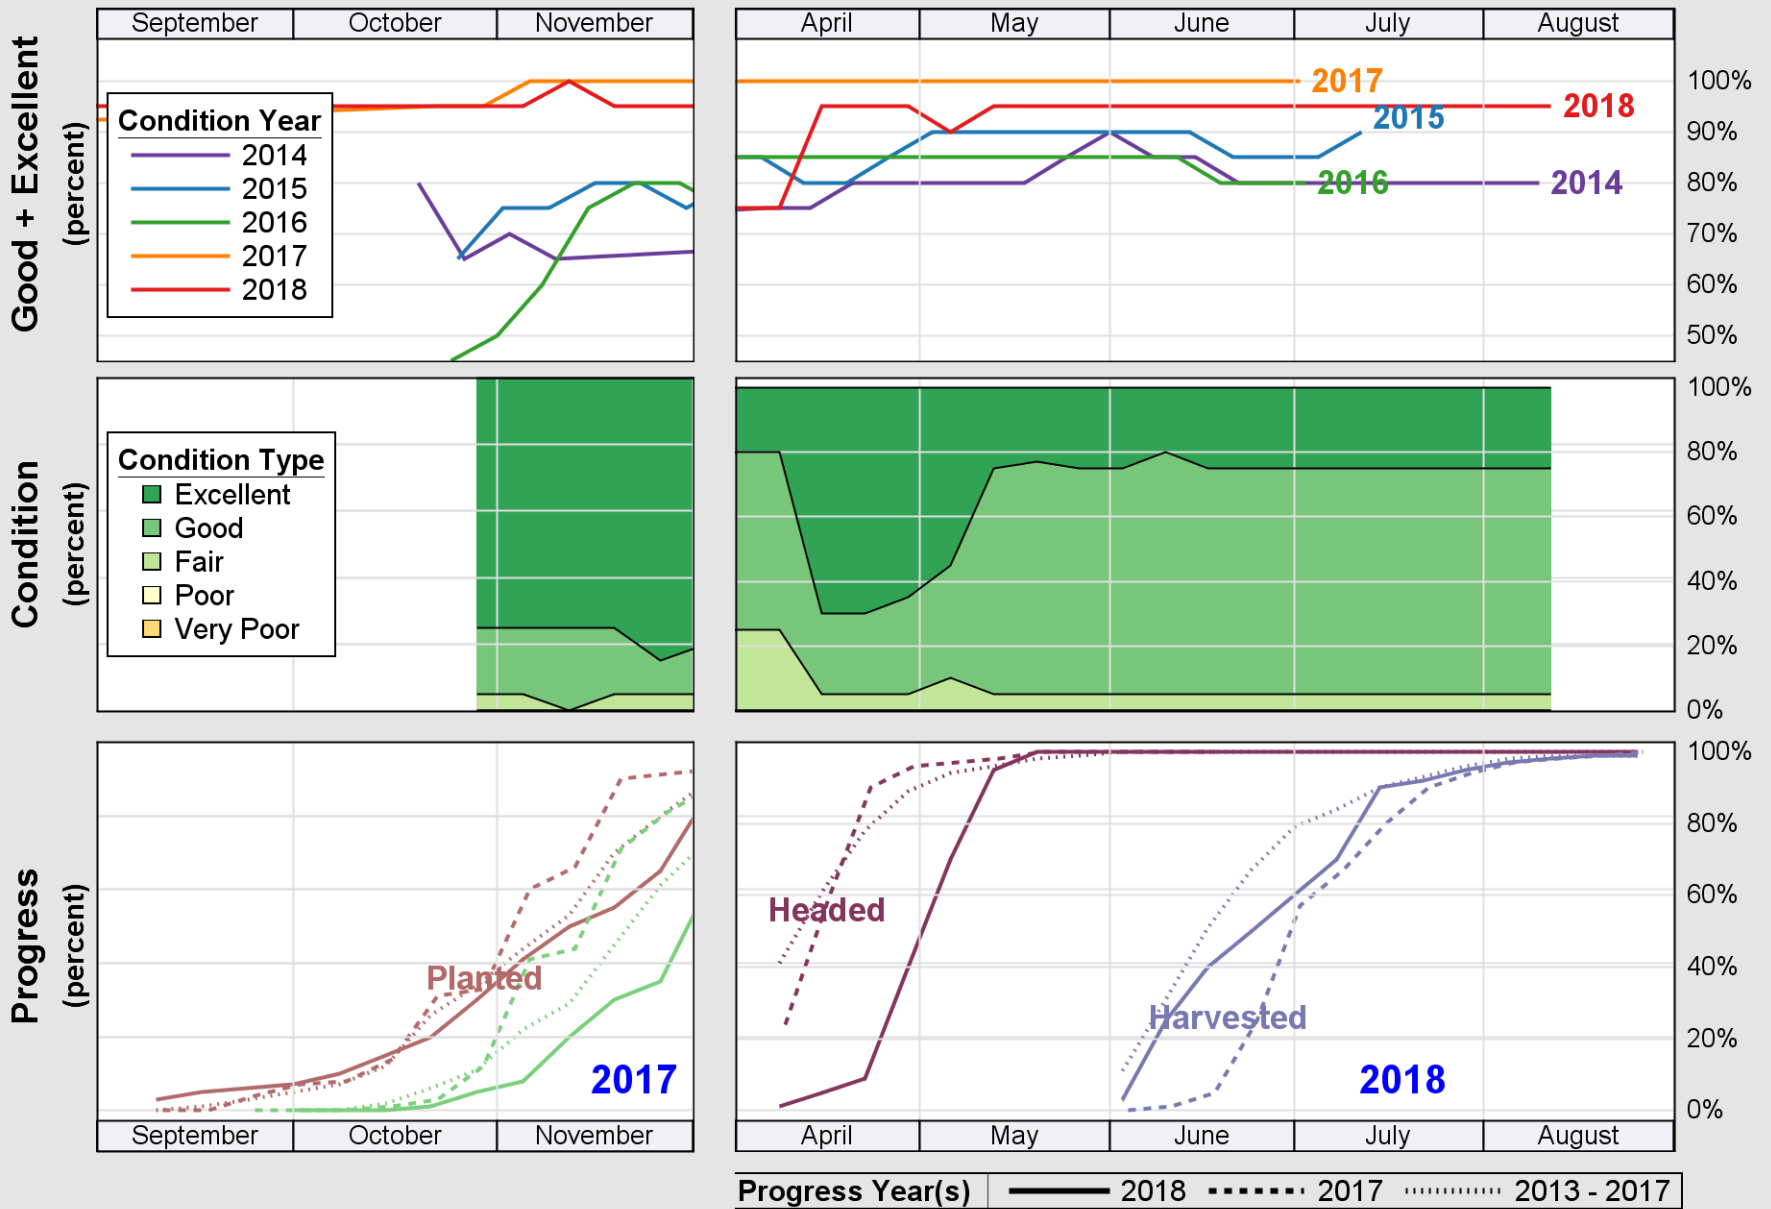

# Crop Progress and Condition: Pasture and Range in California , 2018

NASS

Source: National Agricultural Statistics Service (NASS), Crop Progress Report

USDA

# Crop Progress and Condition: Rice in California , 2018

NASS

Source: National Agricultural Statistics Service (NASS), Crop Progress Report

USDA

# Crop Progress and Condition: Winter Wheat in California , 2018

NASS

Source: National Agricultural Statistics Service (NASS), Crop Progress Report