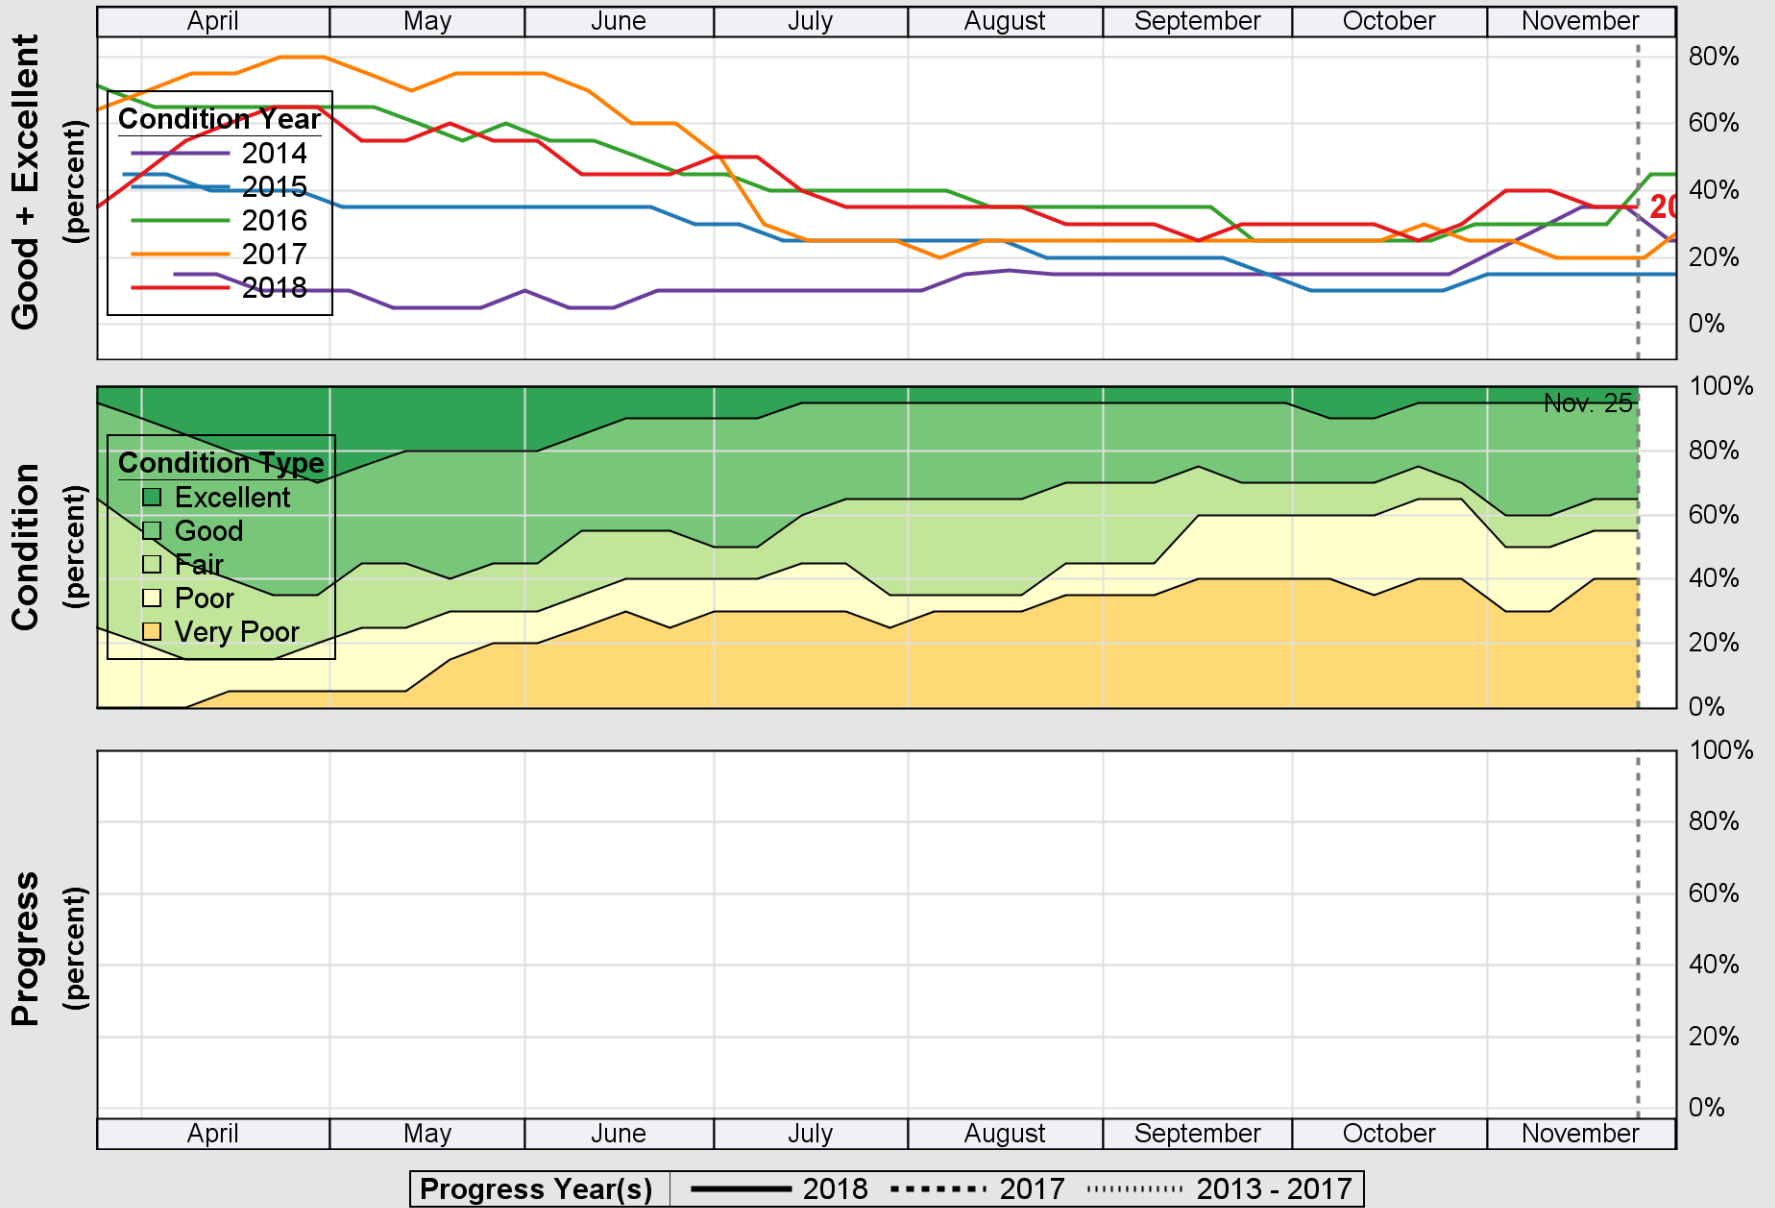

# Crop Progress and Condition: Cotton in California , 2018

NASS

Source: National Agricultural Statistics Service (NASS), Crop Progress Report

USDA

# Crop Progress and Condition: Pasture and Range in California , 2018

NASS

Source: National Agricultural Statistics Service (NASS), Crop Progress Report

USDA

# Crop Progress and Condition: Rice in California , 2018

NASS

Source: National Agricultural Statistics Service (NASS), Crop Progress Report

USDA