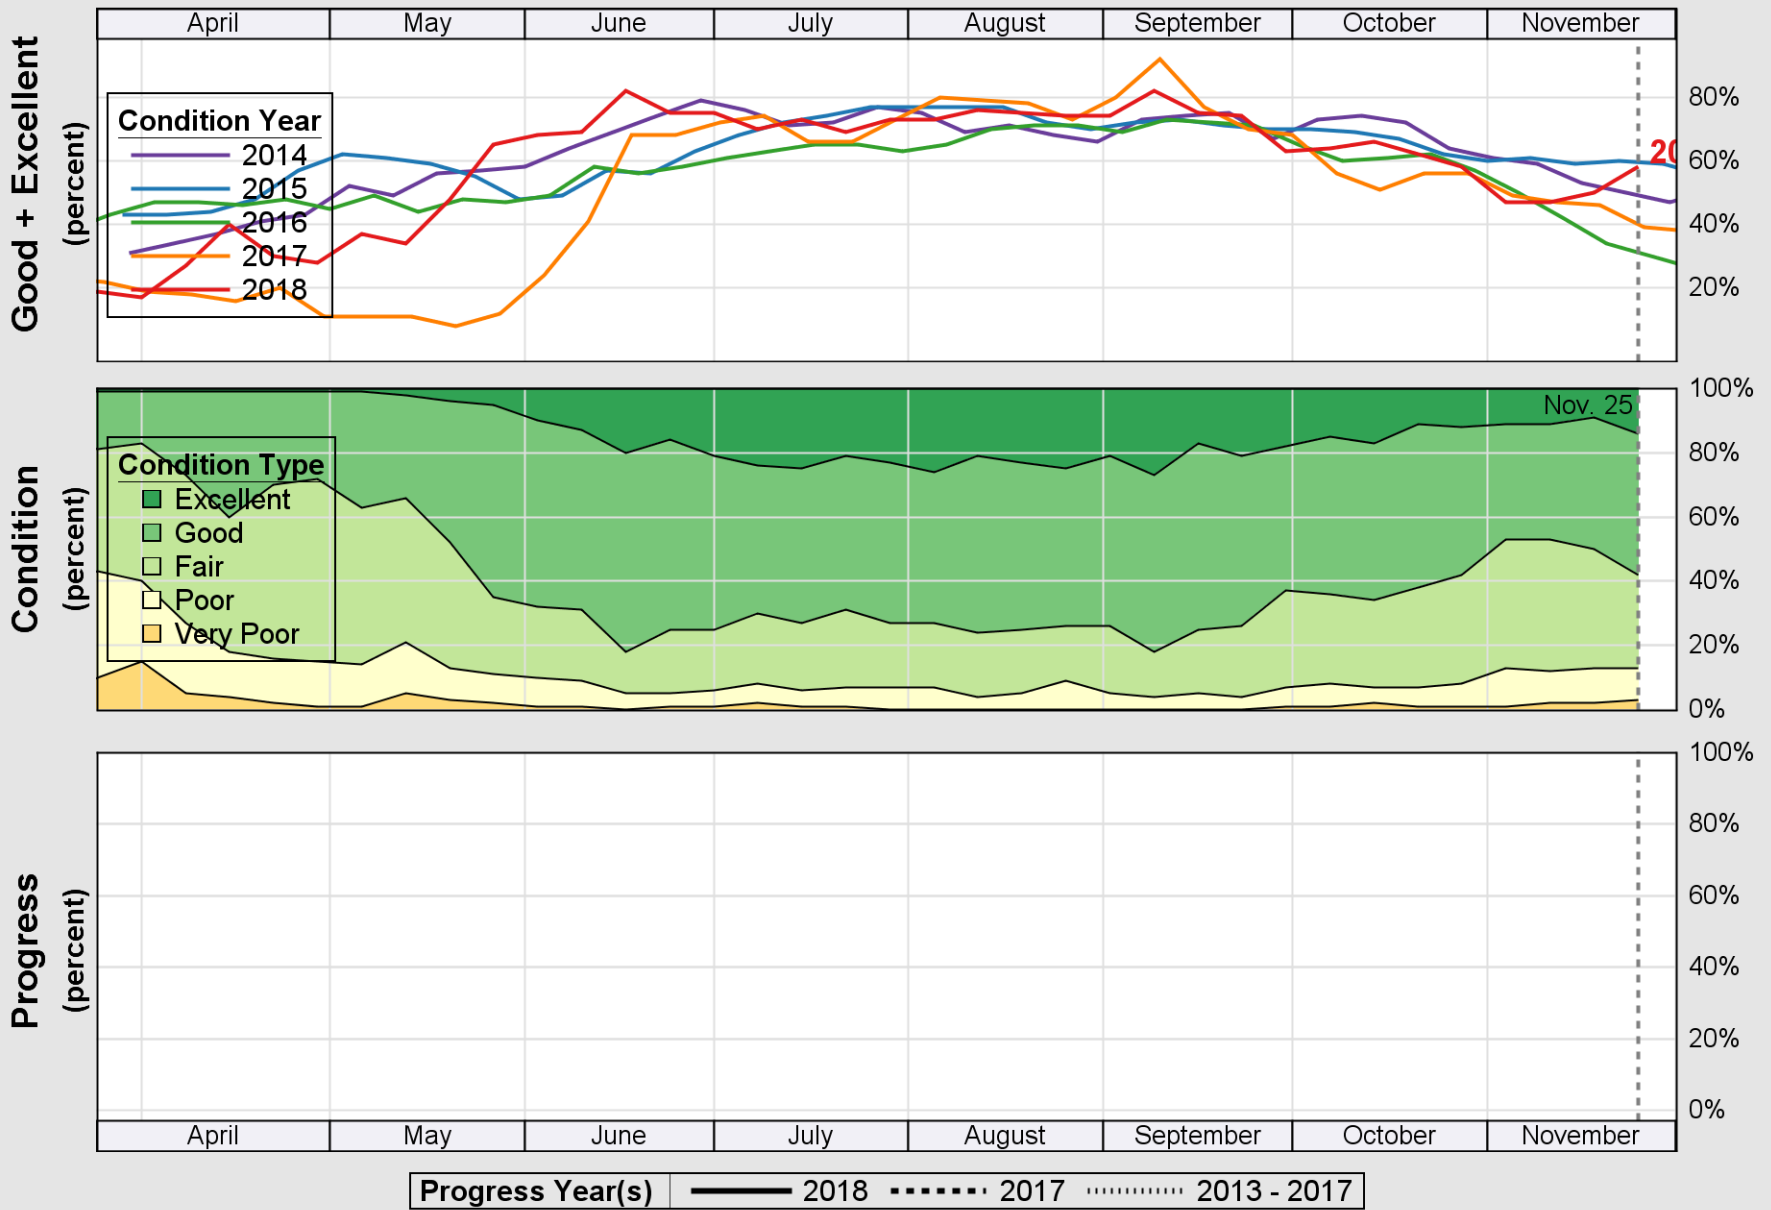

USDA

Crop Progress and Condition: Pasture and Range in Florida , 2018

NASS

Source: National Agricultural Statistics Service (NASS), Crop Progress Report