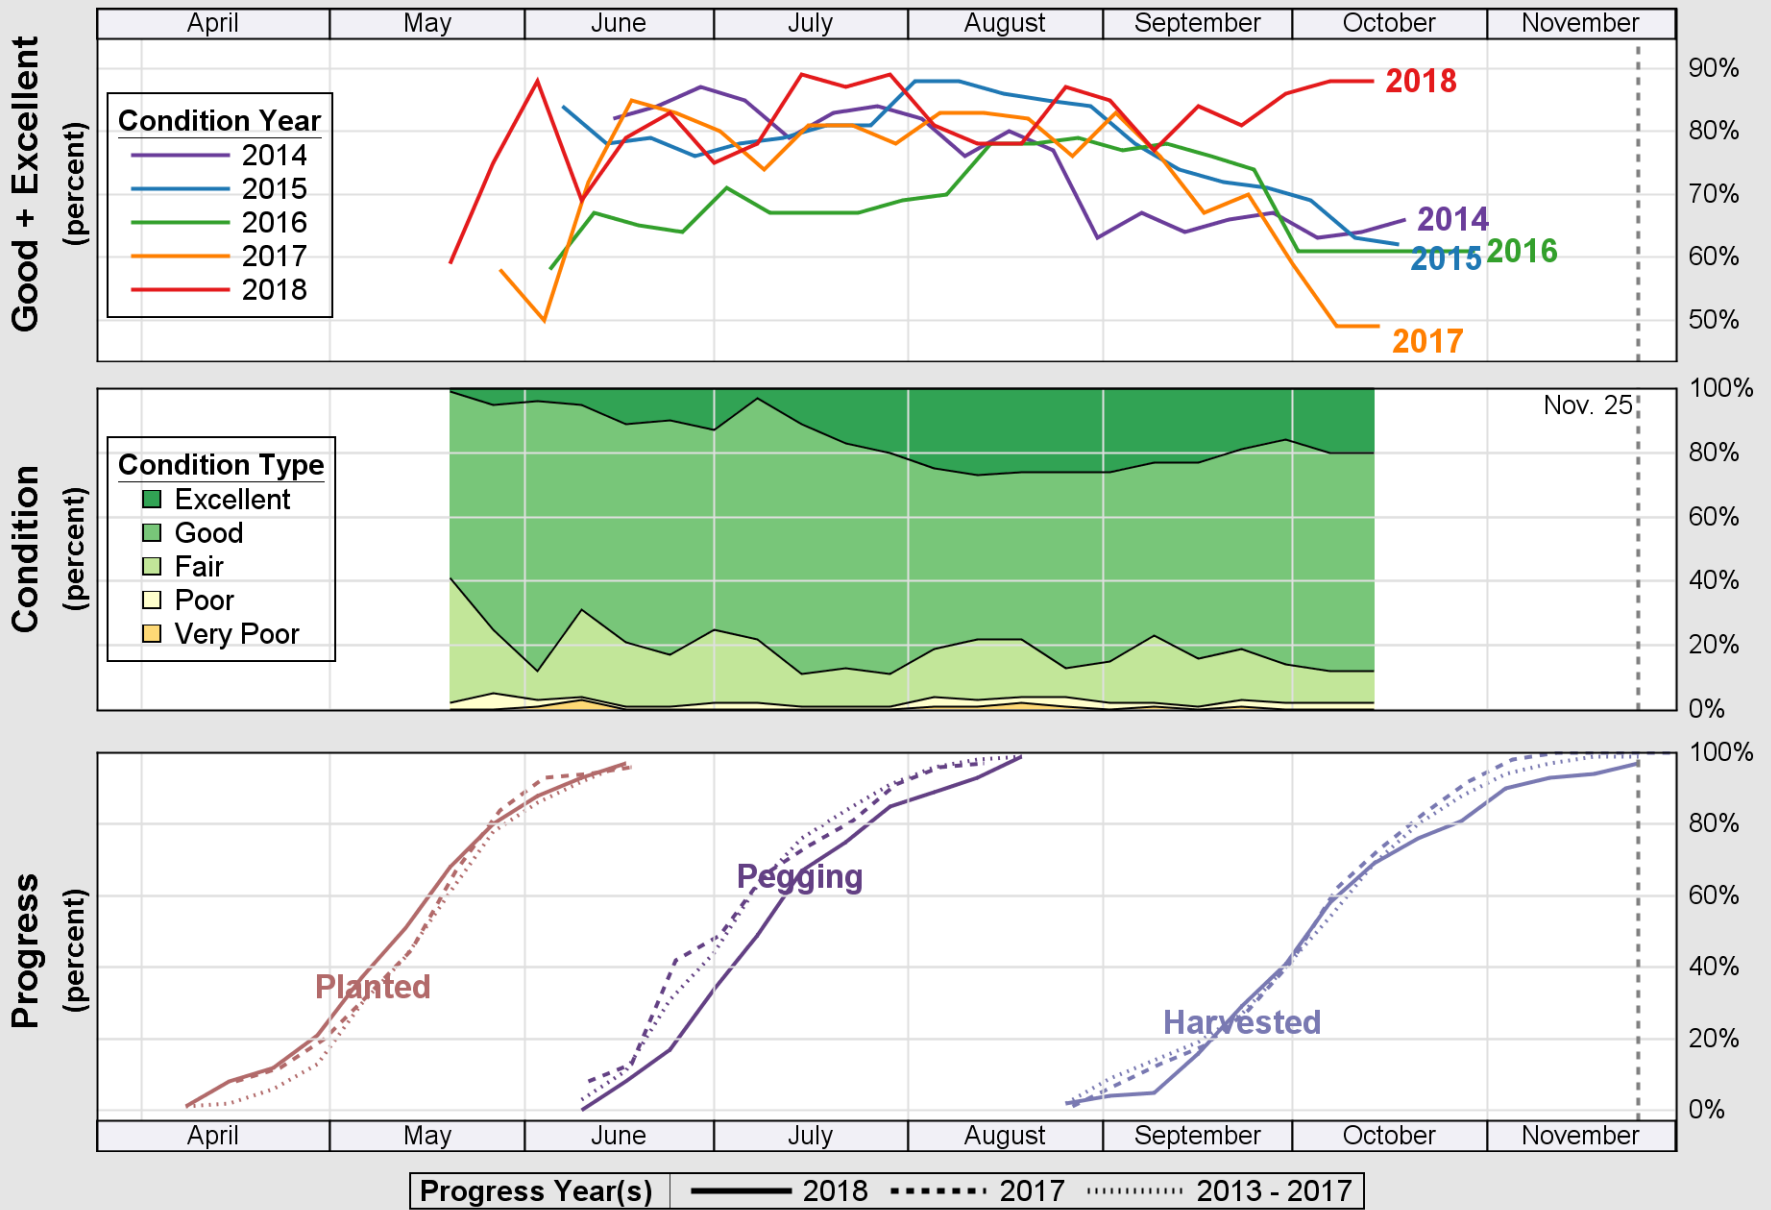

# Crop Progress and Condition: Pasture and Range in Florida , 2018

NASS

Source: National Agricultural Statistics Service (NASS), Crop Progress Report

USDA

# Crop Progress and Condition: Peanuts in Florida , 2018

NASS

Source: National Agricultural Statistics Service (NASS), Crop Progress Report