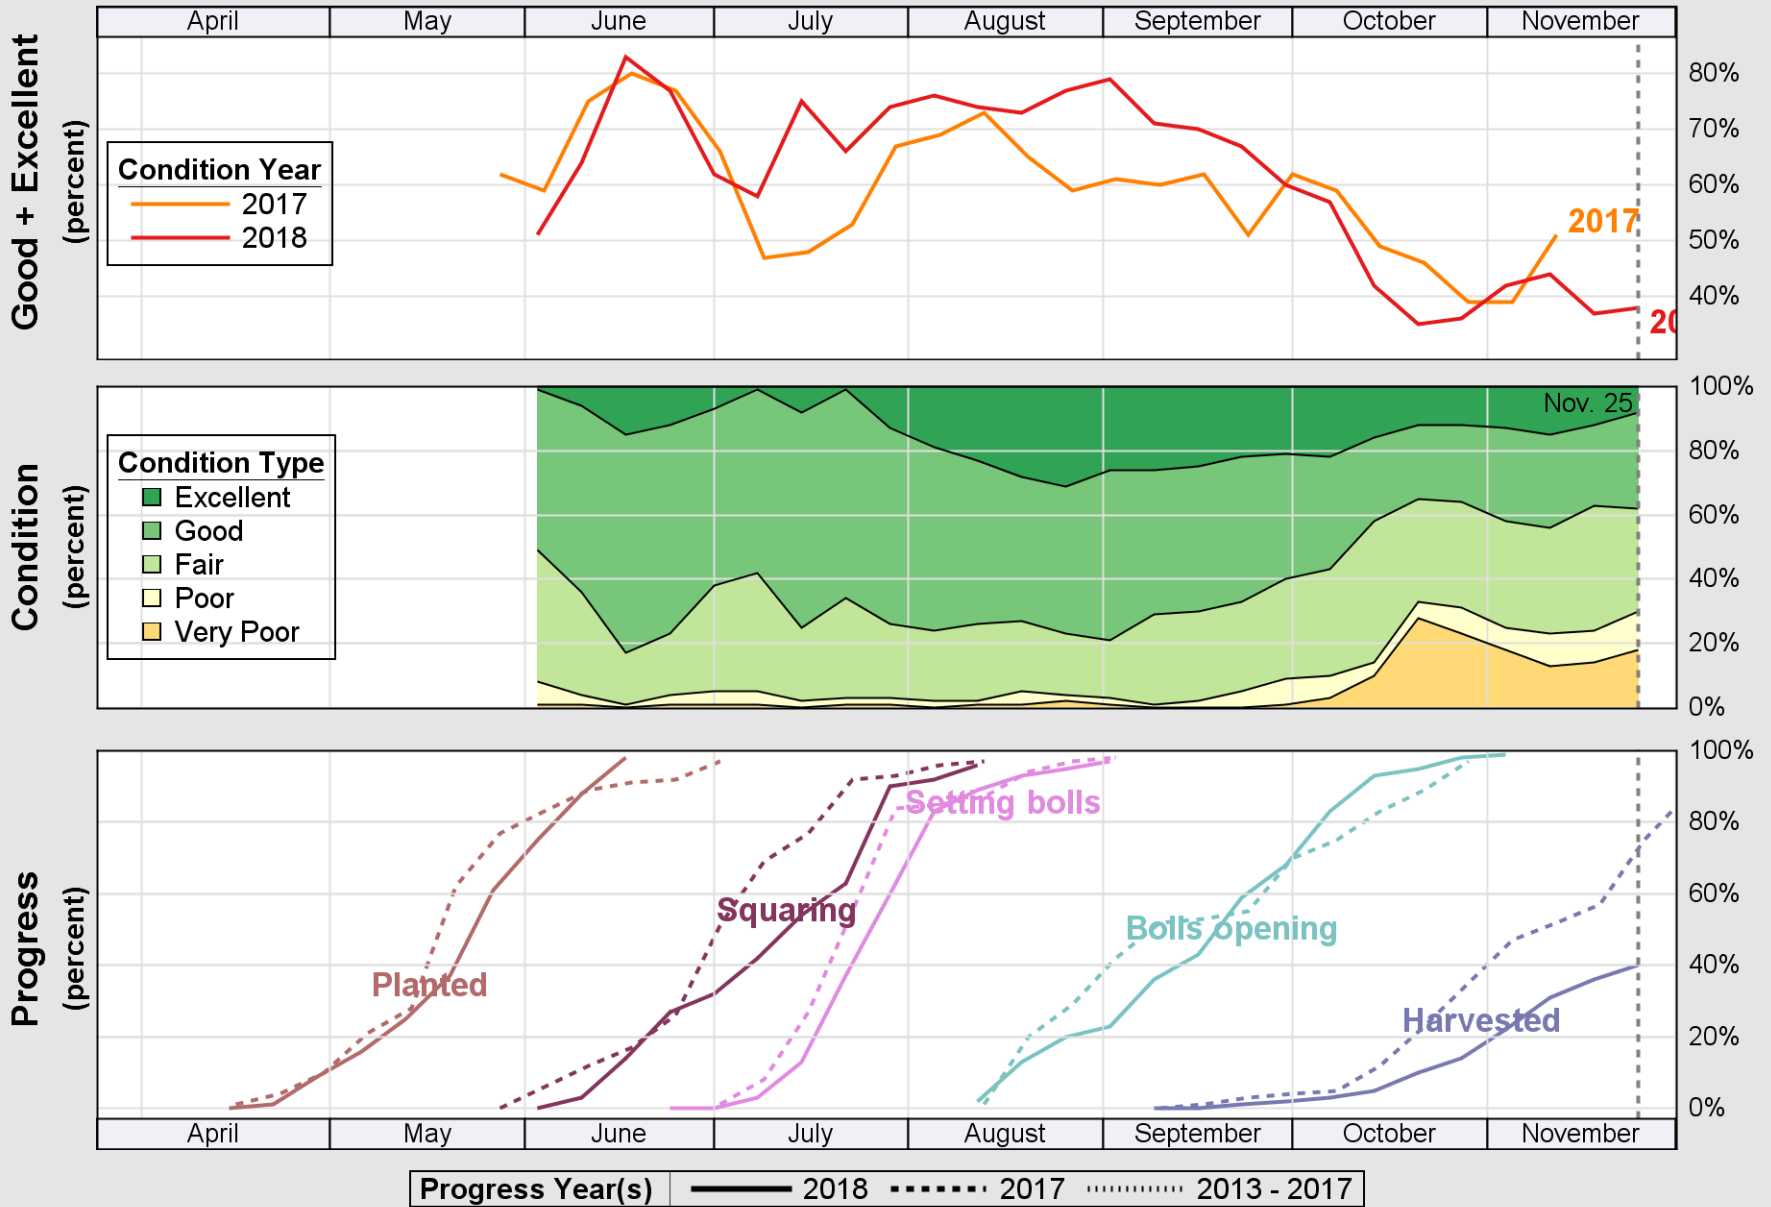

# Crop Progress and Condition: Cotton in Florida , 2018

NASS

Source: National Agricultural Statistics Service (NASS), Crop Progress Report

USDA