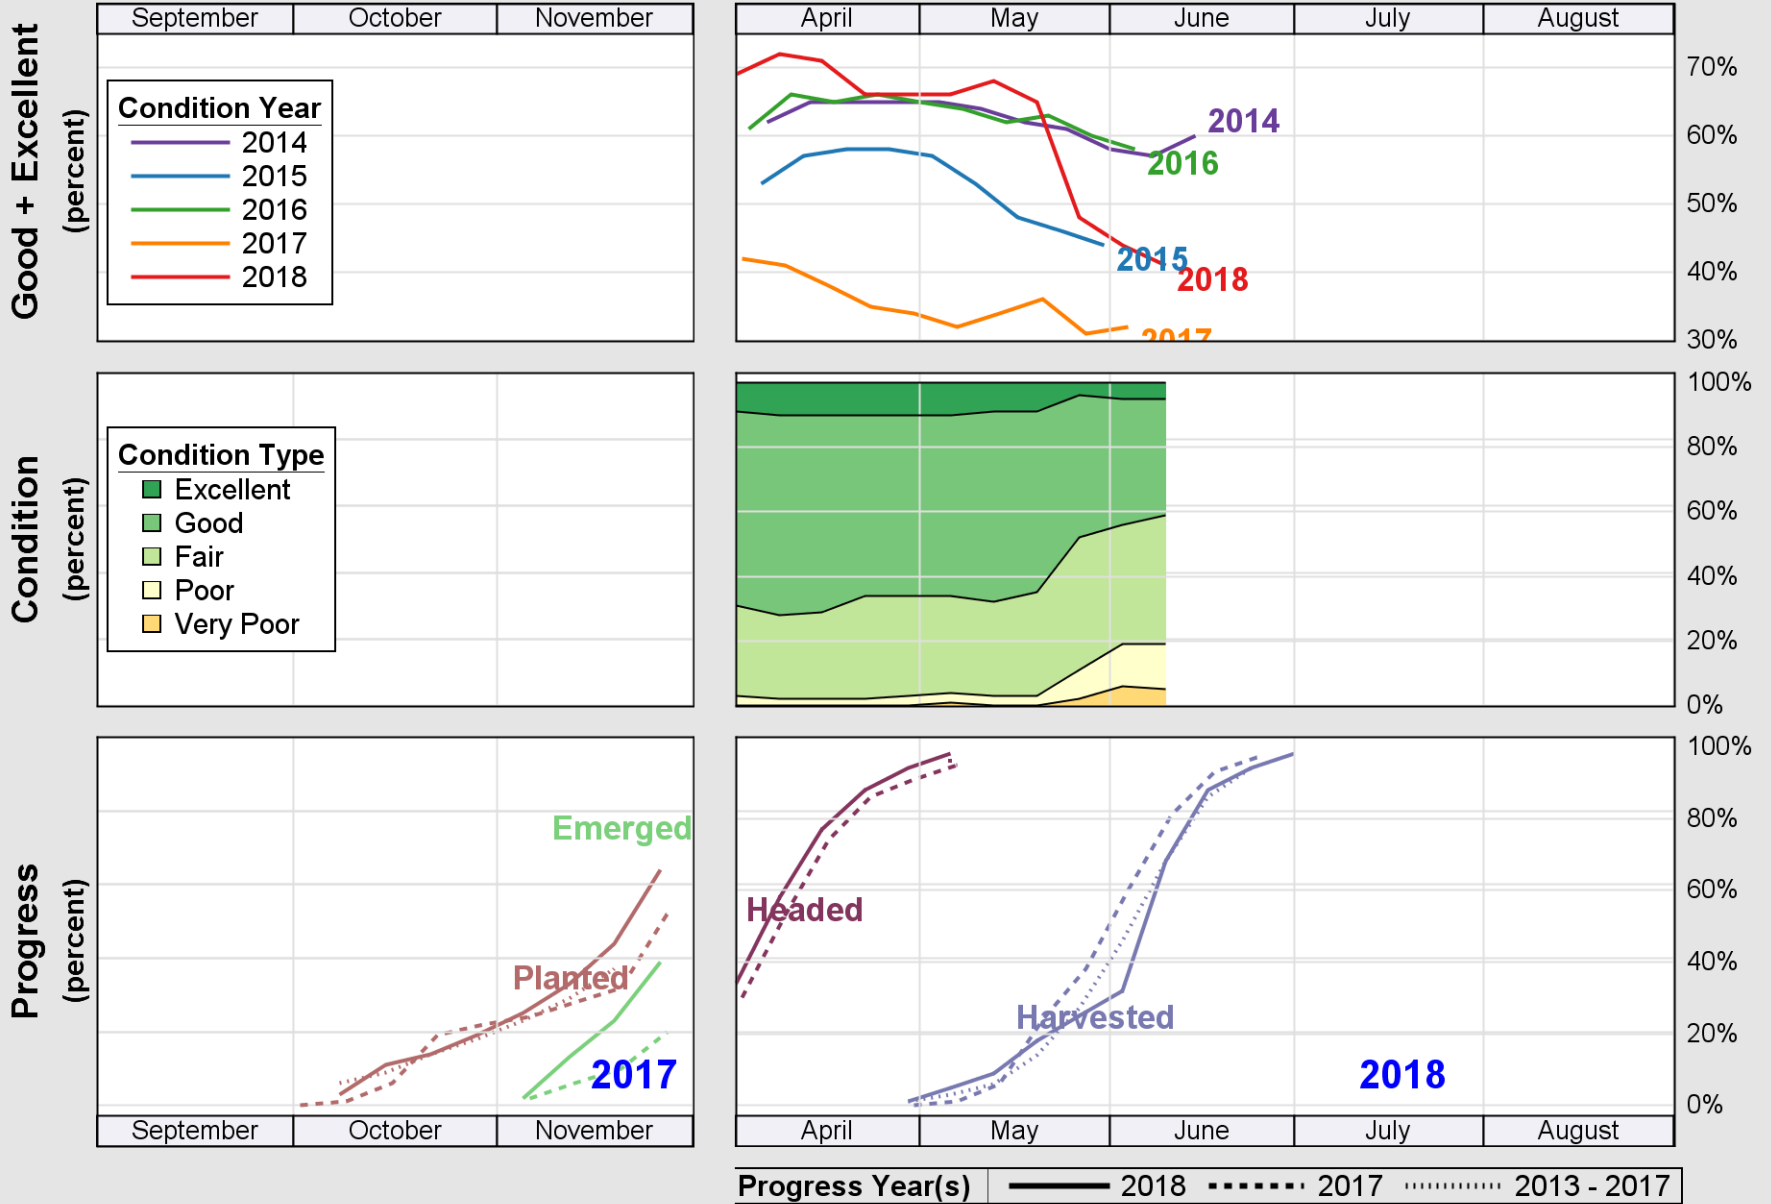

### Crop Progress and Condition: Peanuts in Georgia , 2018

NASS

Source: National Agricultural Statistics Service (NASS), Crop Progress Report

USDA

### Crop Progress and Condition: Sorghum in Georgia , 2018

NASS

Source: National Agricultural Statistics Service (NASS), Crop Progress Report

USDA

# Crop Progress and Condition: Soybeans in Georgia, 2018

NASS

Source: National Agricultural Statistics Service (NASS), Crop Progress Report

USDA

# Crop Progress and Condition: Winter Wheat in Georgia , 2018

NASS

Source: National Agricultural Statistics Service (NASS), Crop Progress Report