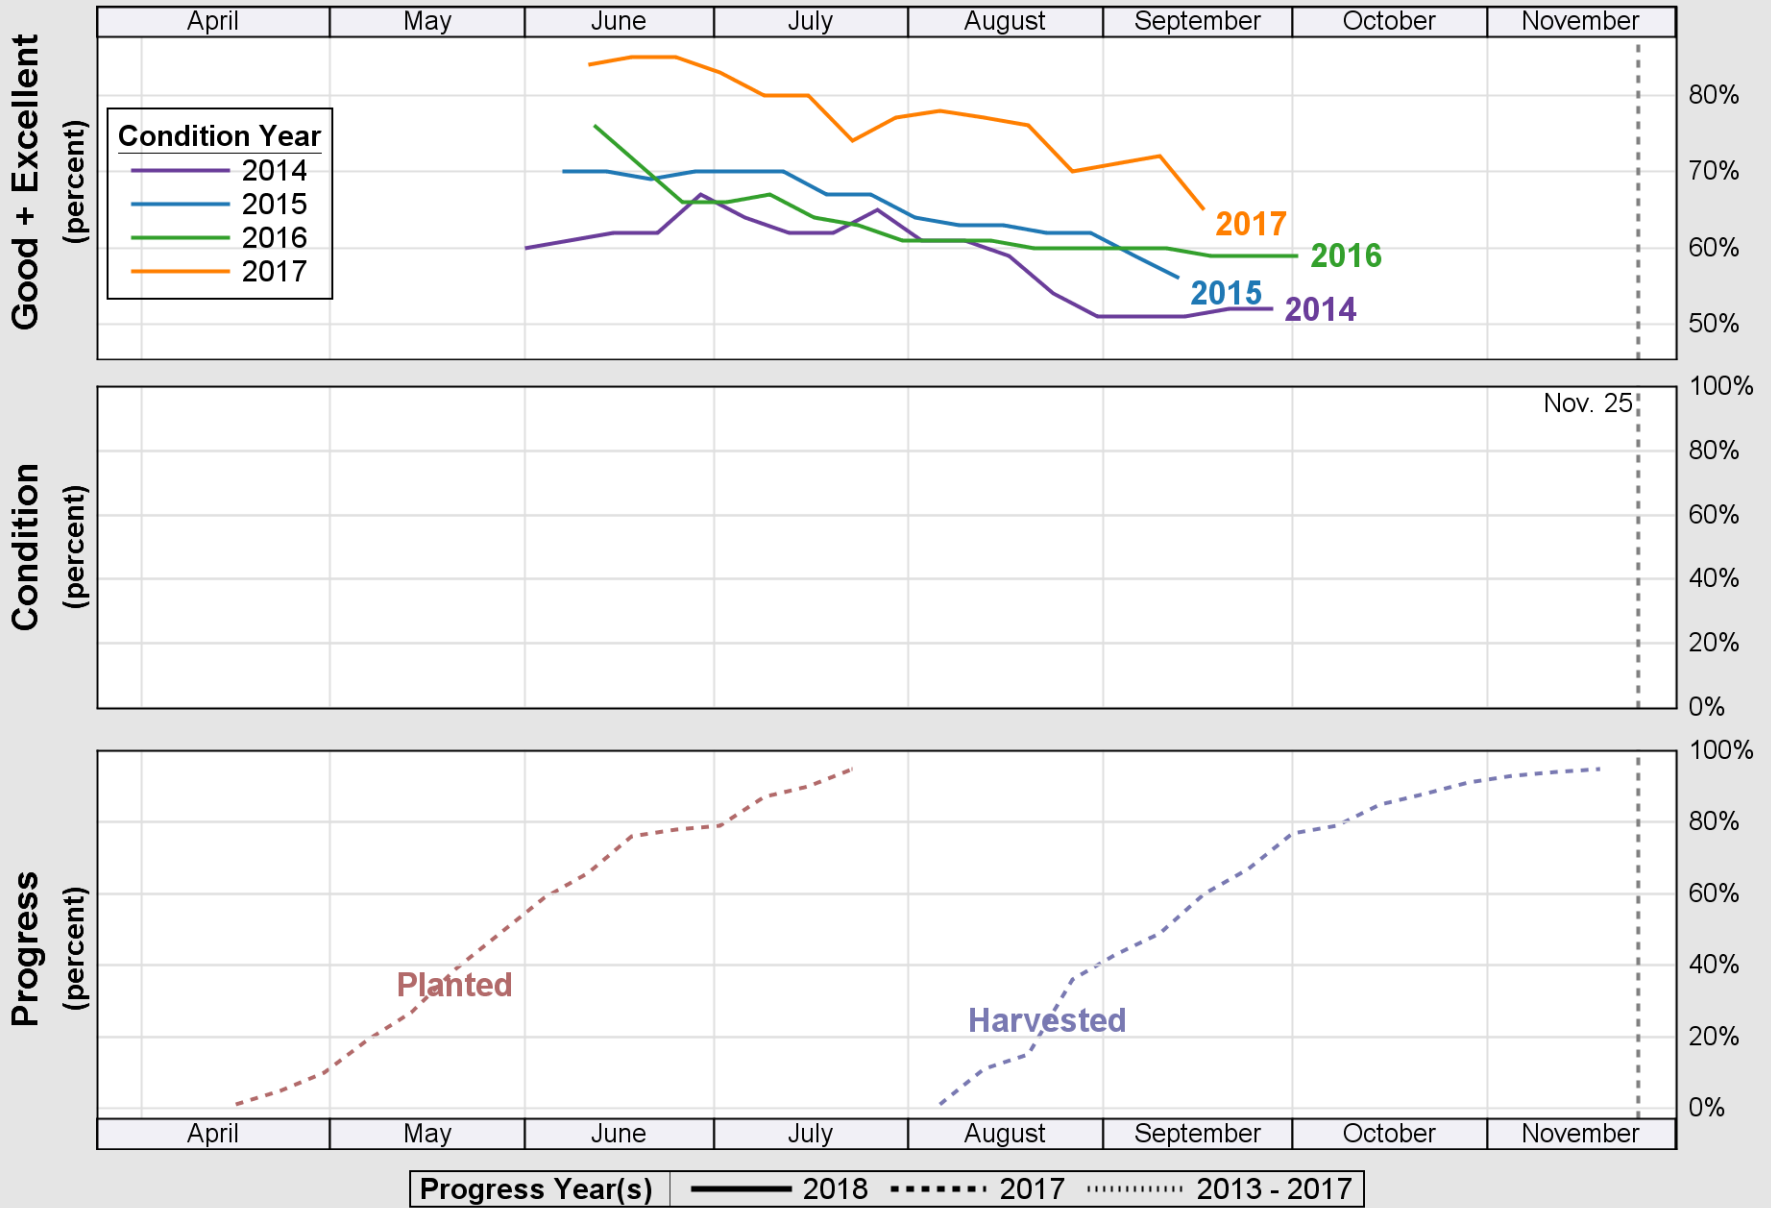

# Crop Progress and Condition: Pasture and Range in Georgia, 2018

NASS

Source: National Agricultural Statistics Service (NASS), Crop Progress Report

USDA

### Crop Progress and Condition: Peanuts in Georgia , 2018

NASS

Source: National Agricultural Statistics Service (NASS), Crop Progress Report

USDA

### Crop Progress and Condition: Sorghum in Georgia , 2018

NASS

Source: National Agricultural Statistics Service (NASS), Crop Progress Report

USDA