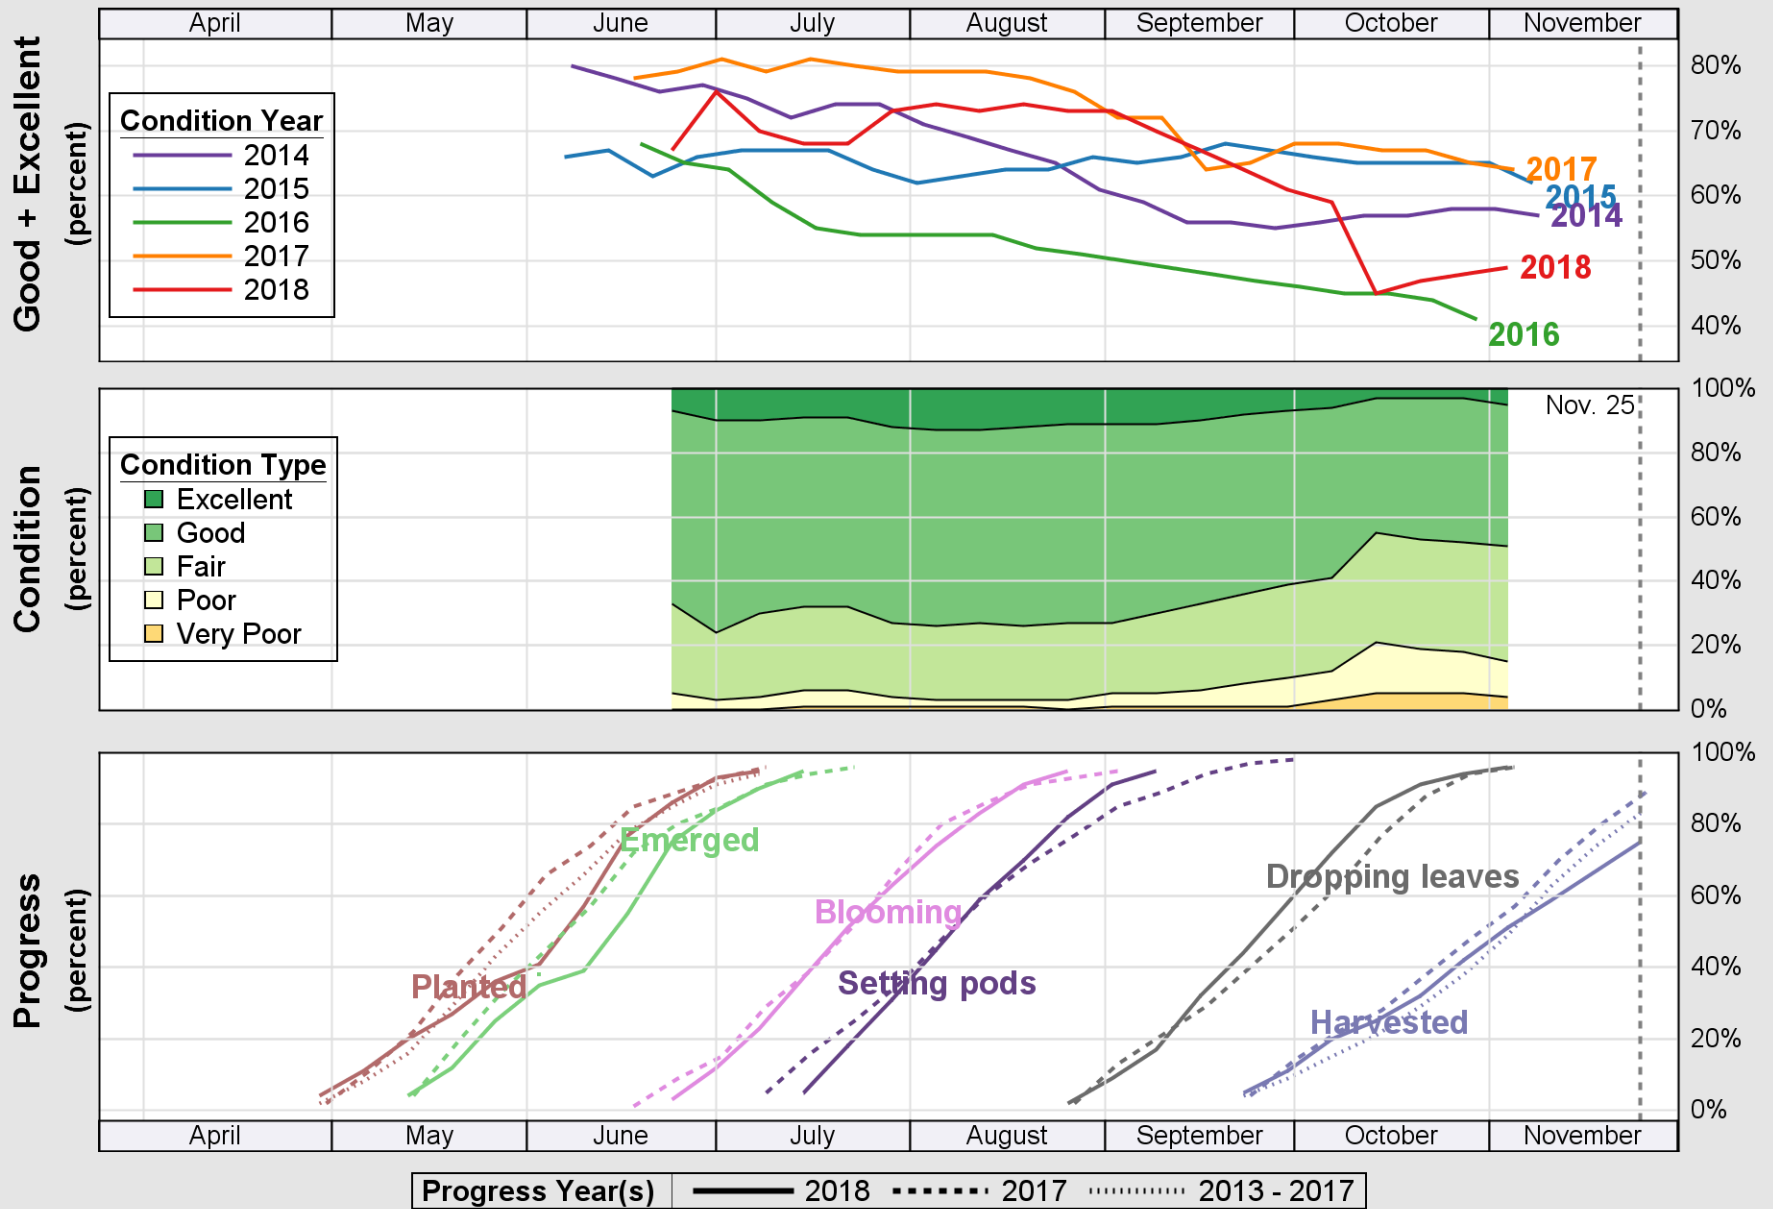

### Crop Progress and Condition: Peanuts in Georgia , 2018

NASS

Source: National Agricultural Statistics Service (NASS), Crop Progress Report

USDA

### Crop Progress and Condition: Sorghum in Georgia , 2018

NASS

Source: National Agricultural Statistics Service (NASS), Crop Progress Report

USDA

# Crop Progress and Condition: Soybeans in Georgia, 2018

NASS

Source: National Agricultural Statistics Service (NASS), Crop Progress Report

USDA

# Crop Progress and Condition: Winter Wheat in Georgia , 2018

NASS

Source: National Agricultural Statistics Service (NASS), Crop Progress Report