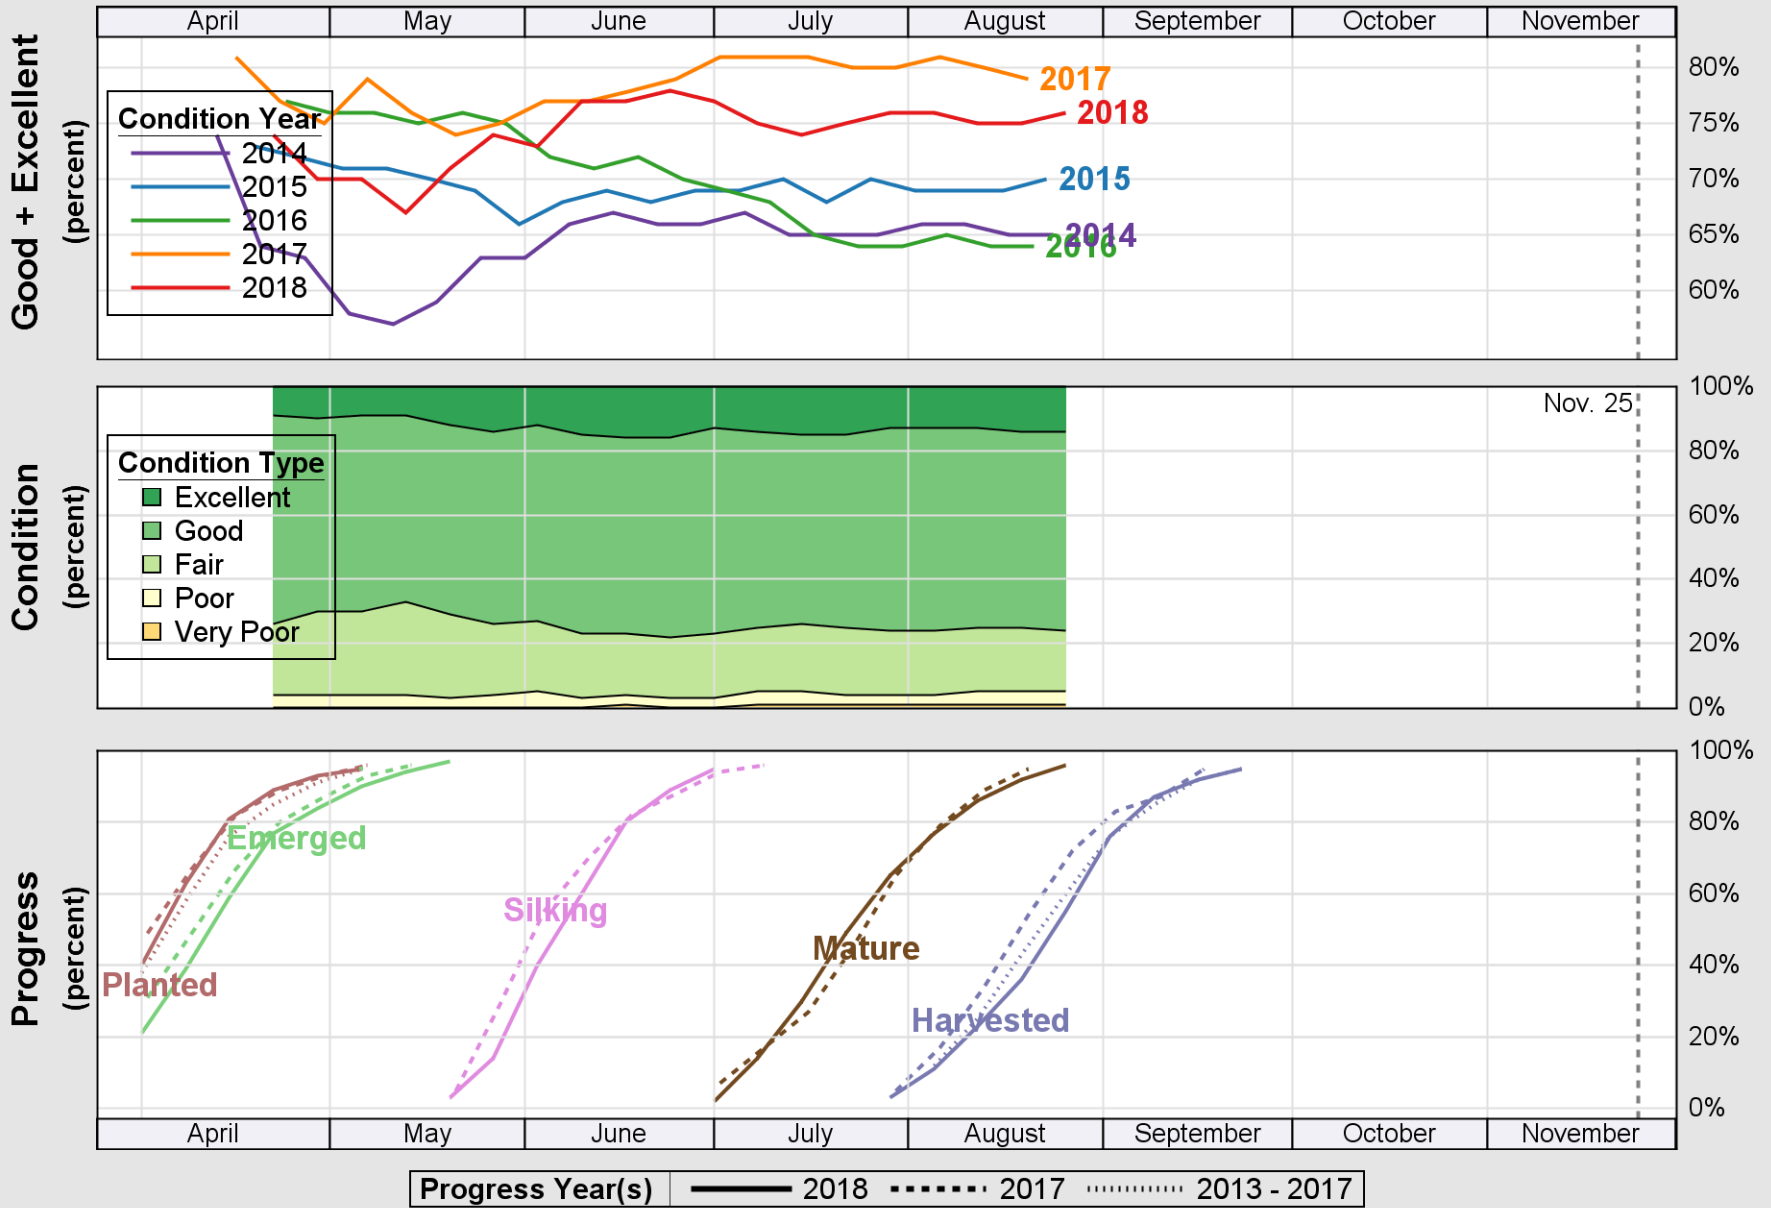

# Crop Progress and Condition: Corn in Georgia , 2018

NASS

Source: National Agricultural Statistics Service (NASS), Crop Progress Report

USDA