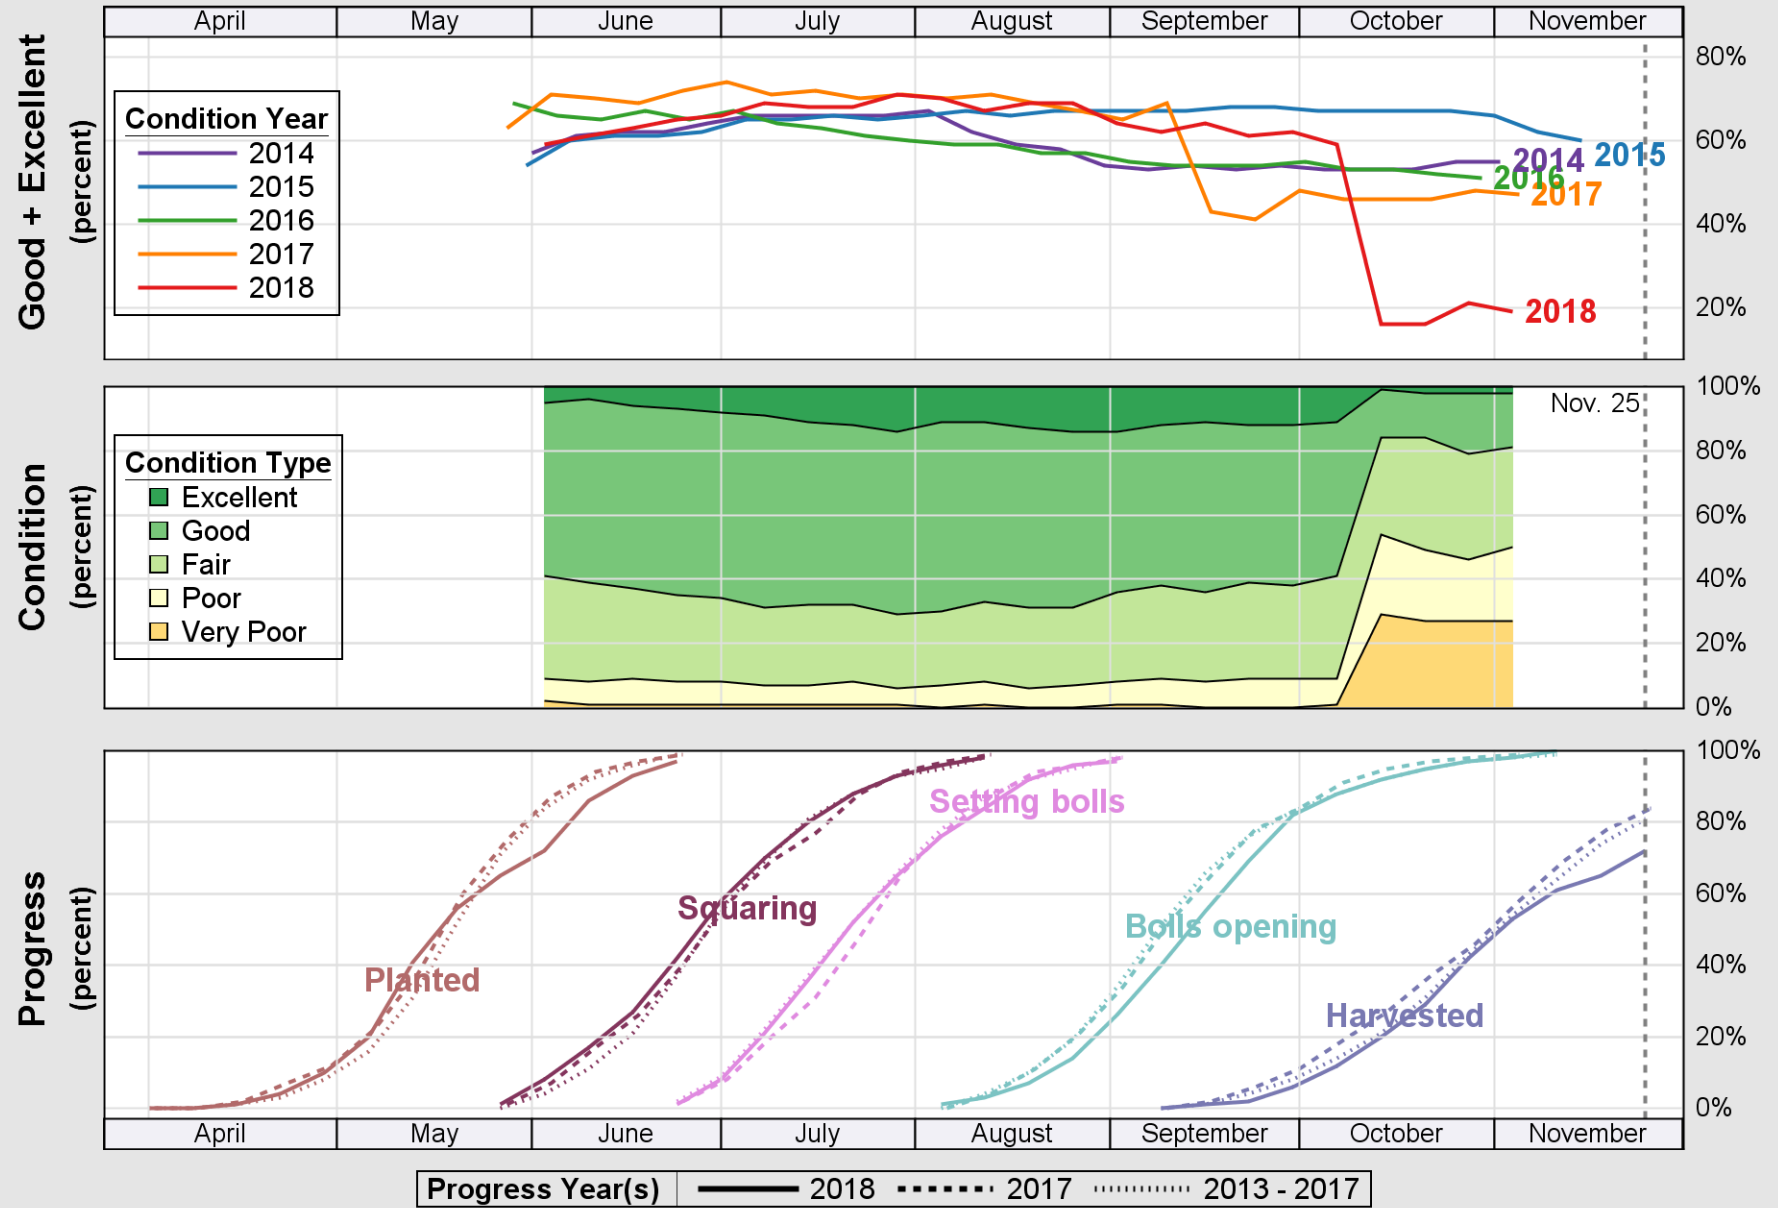

# Crop Progress and Condition: Corn in Georgia , 2018

NASS

Source: National Agricultural Statistics Service (NASS), Crop Progress Report

USDA

# Crop Progress and Condition: Cotton in Georgia, 2018

NASS

Source: National Agricultural Statistics Service (NASS), Crop Progress Report

USDA