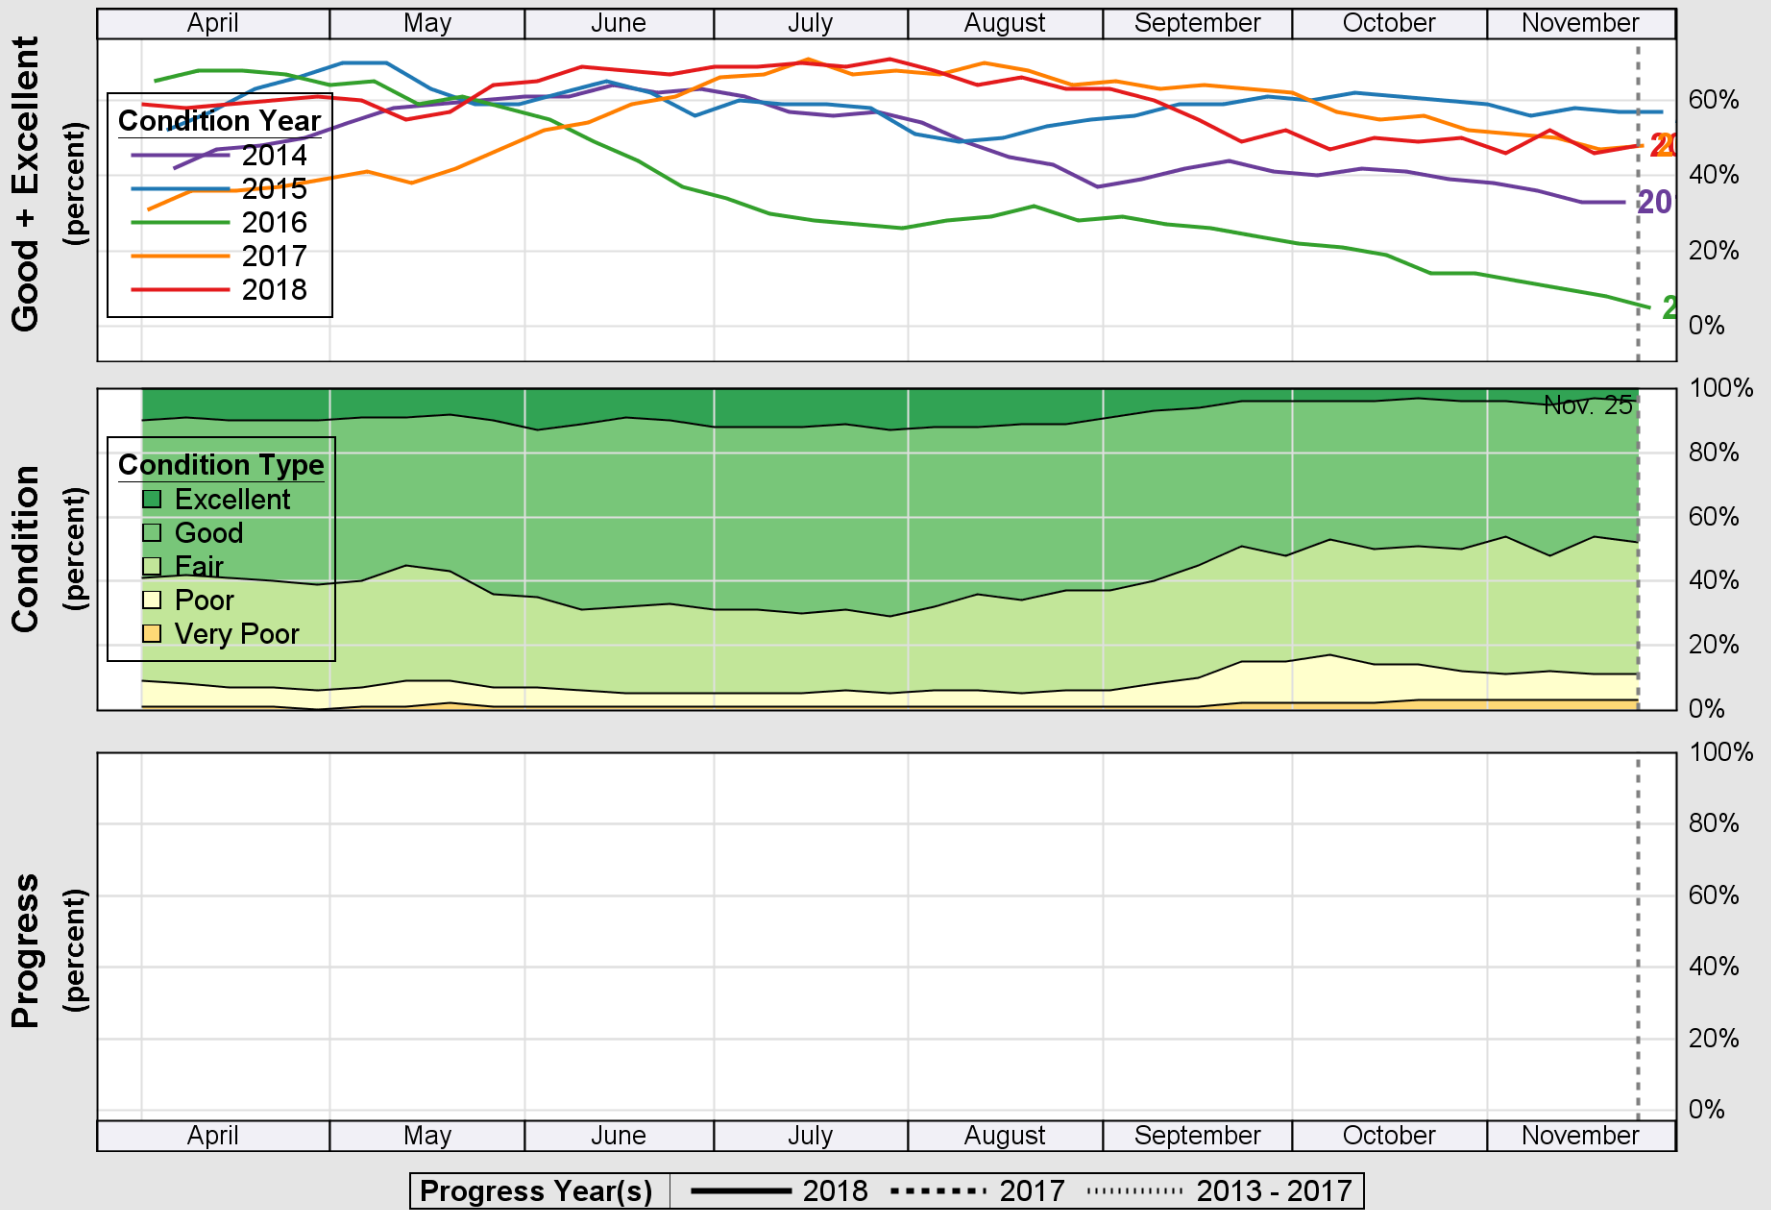

# Crop Progress and Condition: Corn in Georgia , 2018

NASS

Source: National Agricultural Statistics Service (NASS), Crop Progress Report

USDA

# Crop Progress and Condition: Cotton in Georgia, 2018

NASS

Source: National Agricultural Statistics Service (NASS), Crop Progress Report

USDA

# Crop Progress and Condition: Pasture and Range in Georgia, 2018

NASS

Source: National Agricultural Statistics Service (NASS), Crop Progress Report

USDA