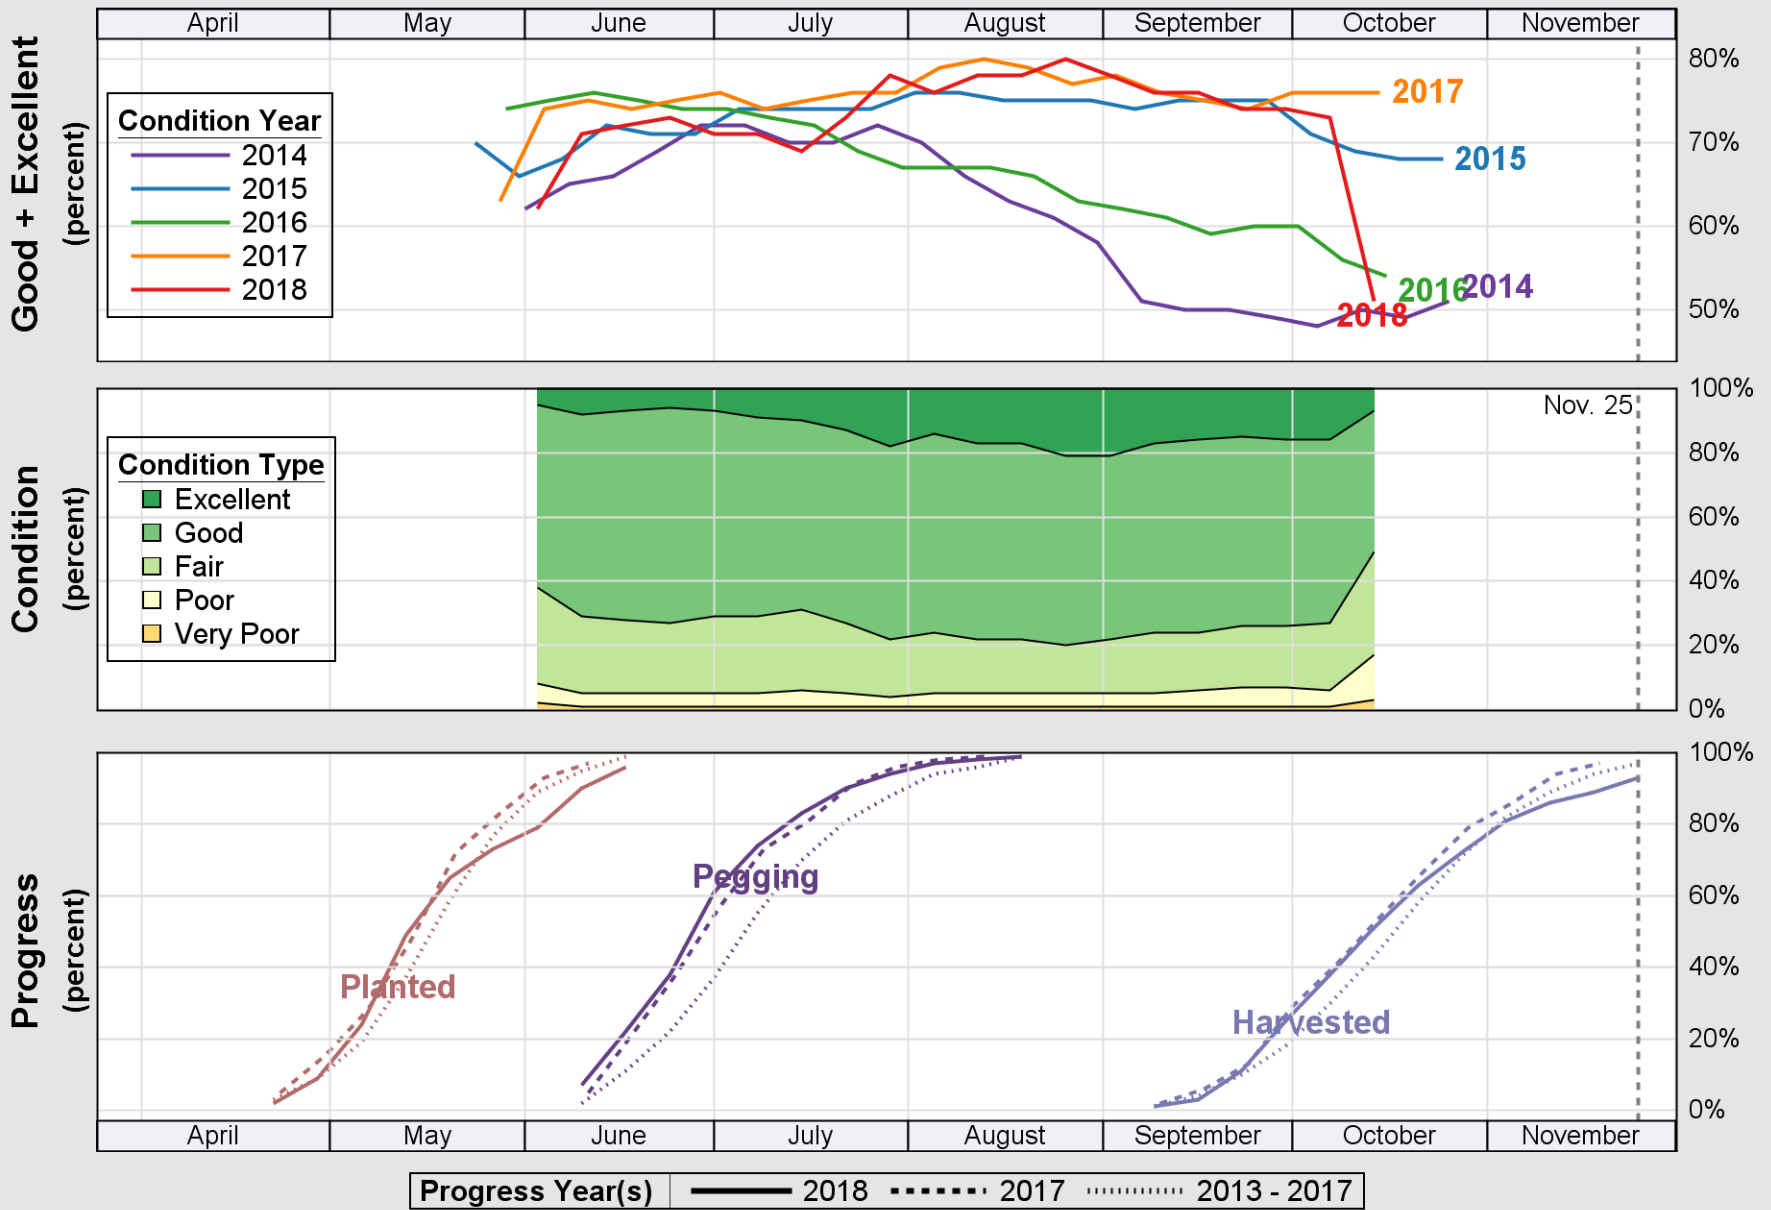

# Crop Progress and Condition: Pasture and Range in Georgia, 2018

NASS

Source: National Agricultural Statistics Service (NASS), Crop Progress Report

USDA

### Crop Progress and Condition: Peanuts in Georgia , 2018

NASS

Source: National Agricultural Statistics Service (NASS), Crop Progress Report

USDA