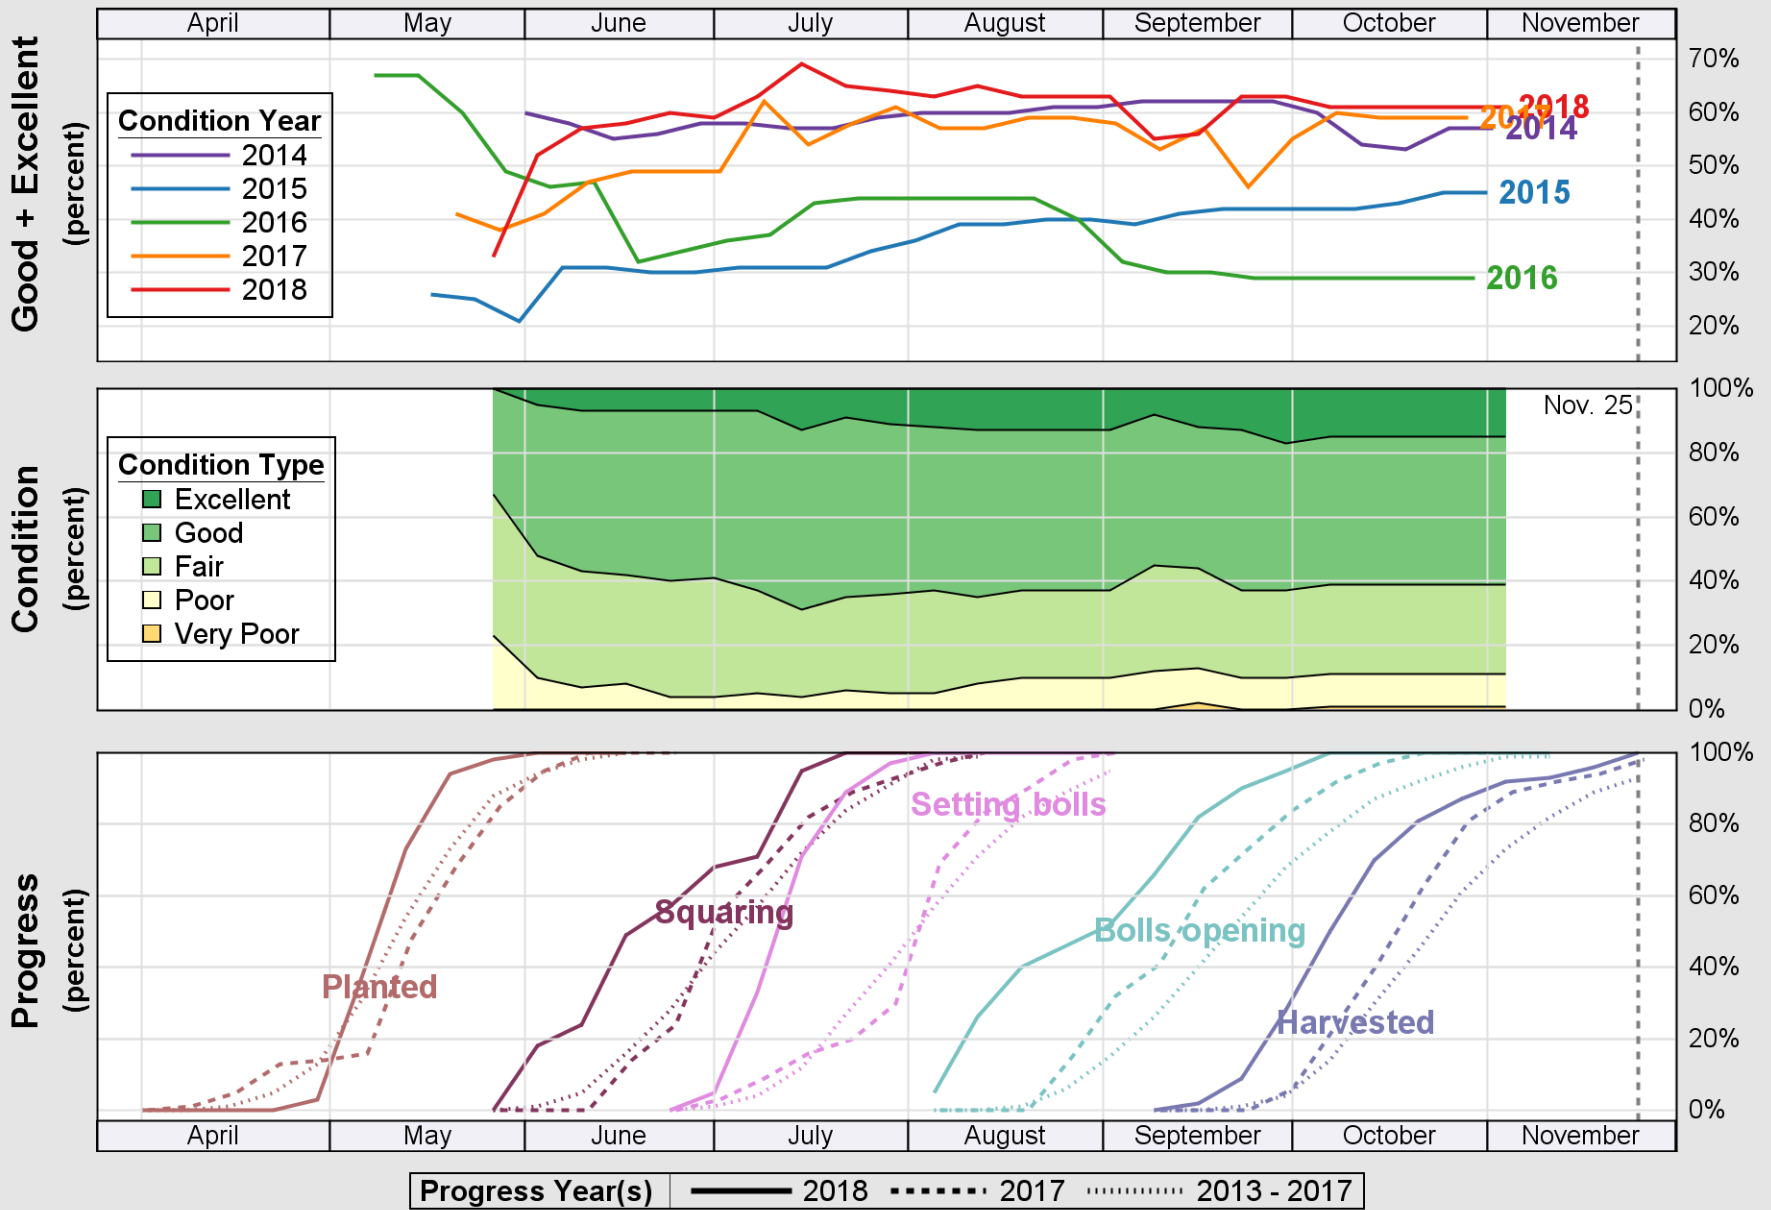

USDA

Crop Progress and Condition: Corn in Missouri , 2018

NASS

Source: National Agricultural Statistics Service (NASS), Crop Progress Report

USDA

Crop Progress and Condition: Cotton in Missouri, 2018

NASS

Source: National Agricultural Statistics Service (NASS), Crop Progress Report

USDA

Crop Progress and Condition: Pasture and Range in Missouri, 2018

NASS

Source: National Agricultural Statistics Service (NASS), Crop Progress Report

USDA

Crop Progress and Condition: Rice in Missouri , 2018