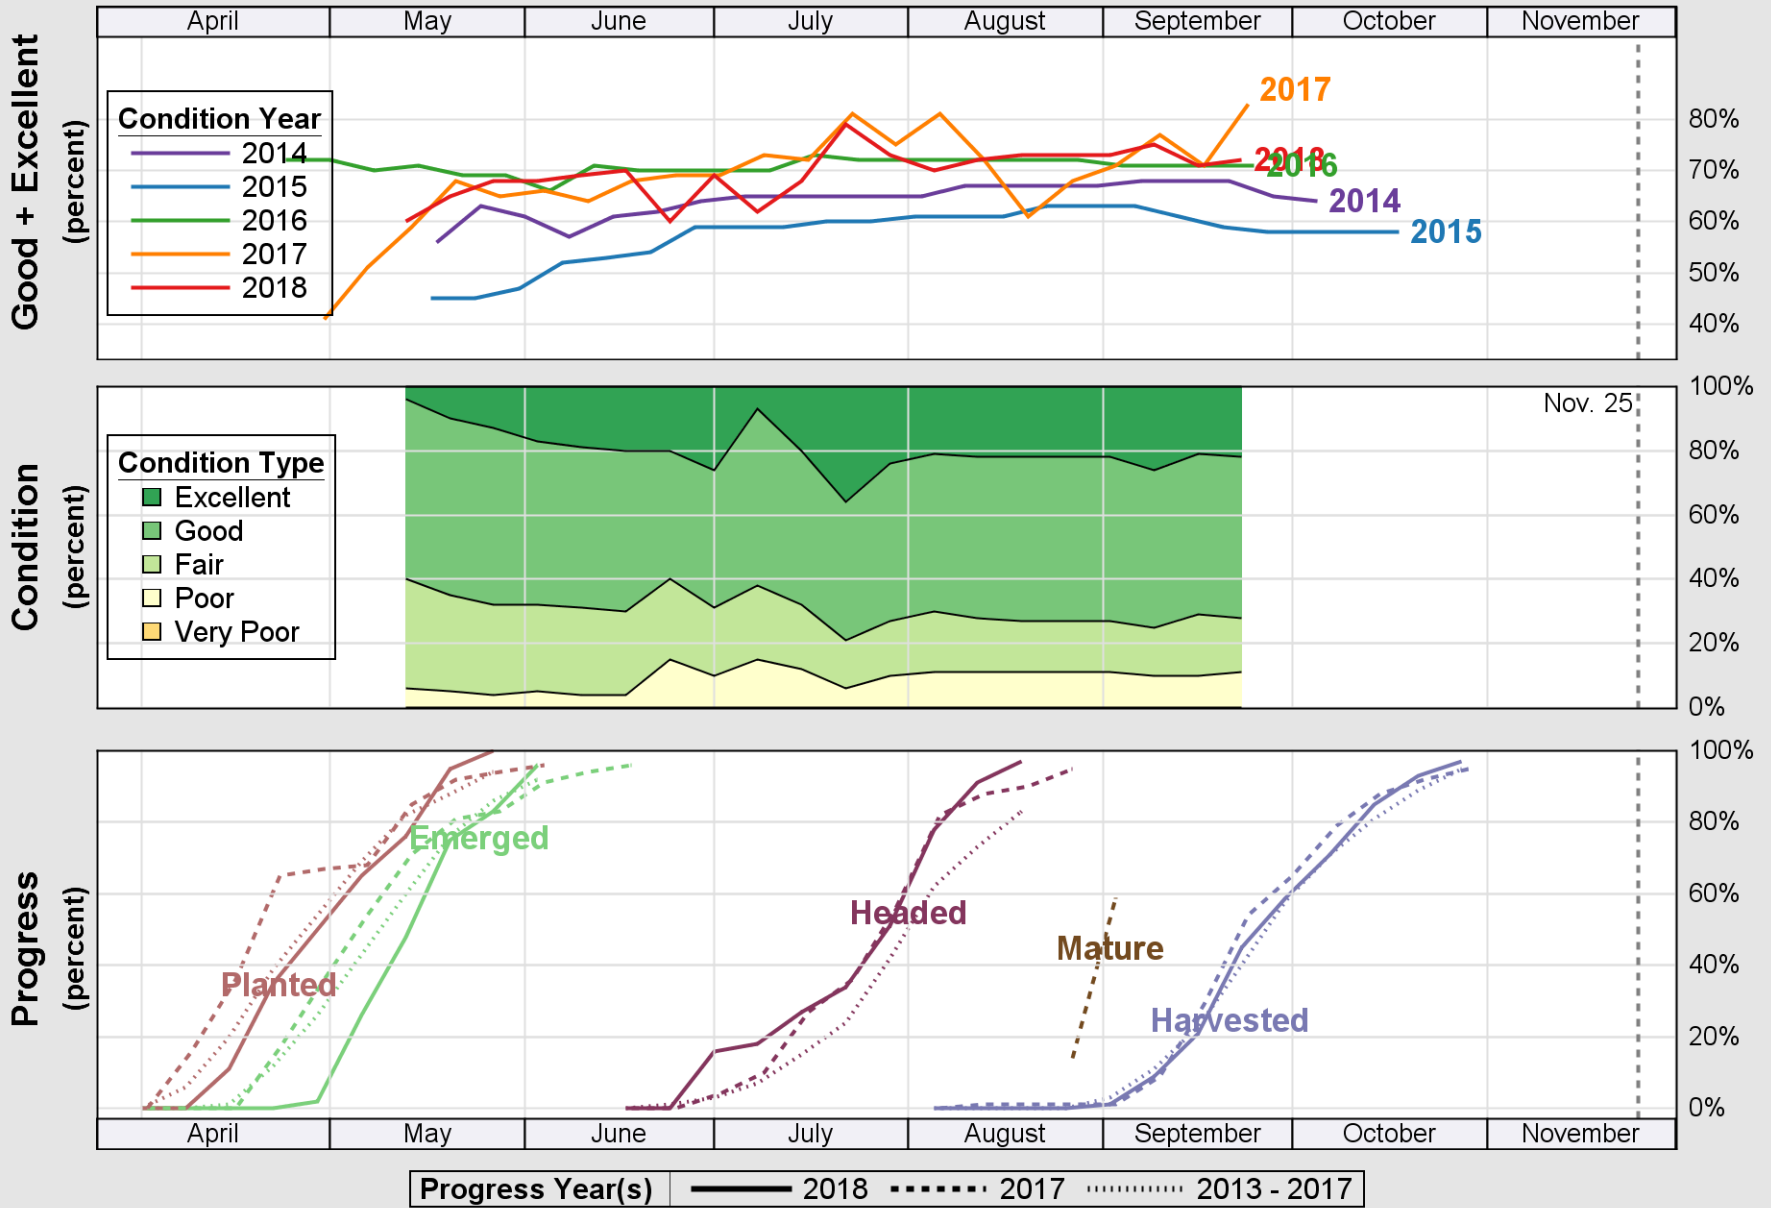

USDA

Crop Progress and Condition: Corn in Missouri , 2018

NASS

Source: National Agricultural Statistics Service (NASS), Crop Progress Report

USDA

Crop Progress and Condition: Cotton in Missouri, 2018

NASS

Source: National Agricultural Statistics Service (NASS), Crop Progress Report

USDA

Crop Progress and Condition: Pasture and Range in Missouri, 2018

NASS

Source: National Agricultural Statistics Service (NASS), Crop Progress Report

USDA

Crop Progress and Condition: Rice in Missouri , 2018

NASS

Source: National Agricultural Statistics Service (NASS), Crop Progress Report

USDA

Crop Progress and Condition: Sorghum in Missouri, 2018

NASS

Source: National Agricultural Statistics Service (NASS), Crop Progress Report