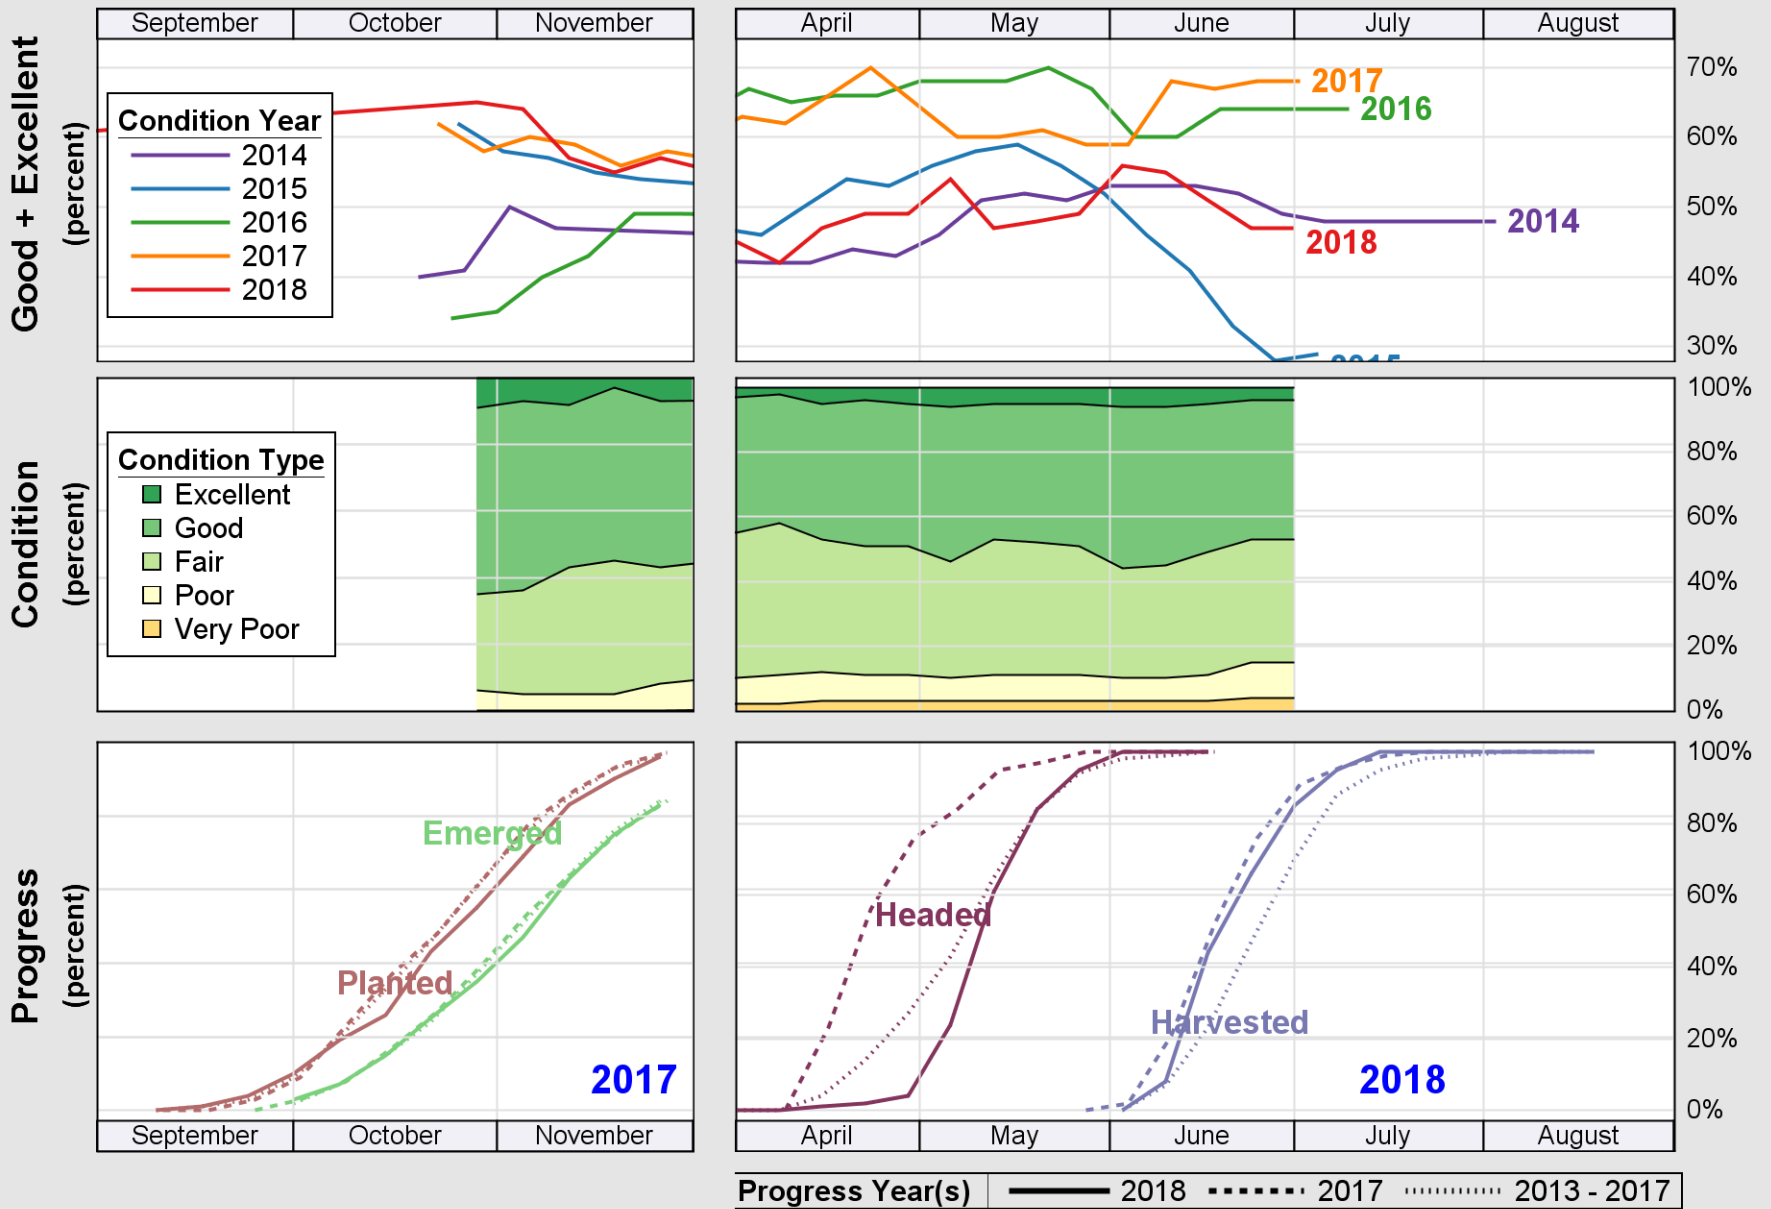

NASS

Source: National Agricultural Statistics Service (NASS), Crop Progress Report

USDA

Crop Progress and Condition: Sorghum in Missouri, 2018

NASS

Source: National Agricultural Statistics Service (NASS), Crop Progress Report

USDA

Crop Progress and Condition: Soybeans in Missouri , 2018

NASS

Source: National Agricultural Statistics Service (NASS), Crop Progress Report

USDA

Crop Progress and Condition: Winter Wheat in Missouri, 2018

NASS

Source: National Agricultural Statistics Service (NASS), Crop Progress Report