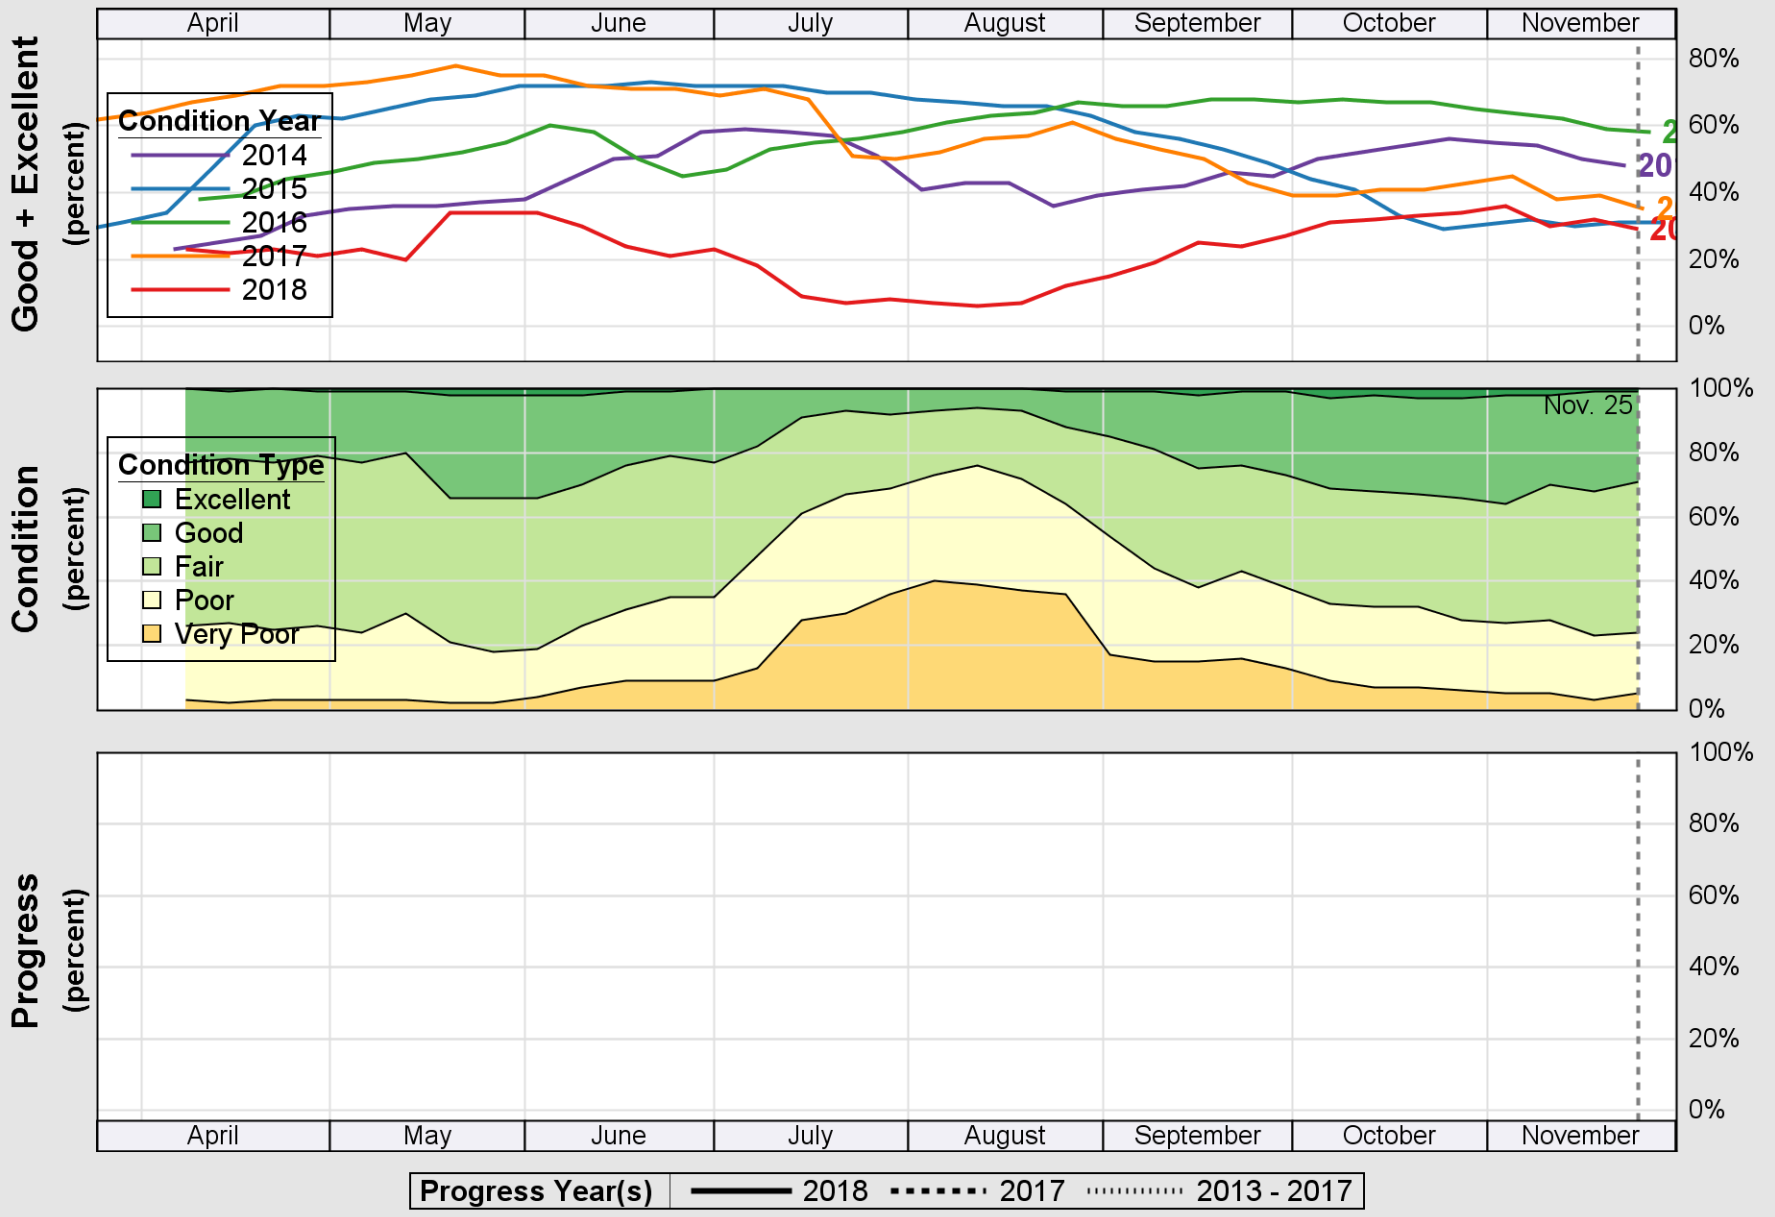

USDA

Crop Progress and Condition: Corn in Missouri , 2018

NASS

Source: National Agricultural Statistics Service (NASS), Crop Progress Report

USDA

Crop Progress and Condition: Cotton in Missouri, 2018

NASS

Source: National Agricultural Statistics Service (NASS), Crop Progress Report

USDA

Crop Progress and Condition: Pasture and Range in Missouri, 2018

NASS

Source: National Agricultural Statistics Service (NASS), Crop Progress Report

USDA

Crop Progress and Condition: Rice in Missouri , 2018