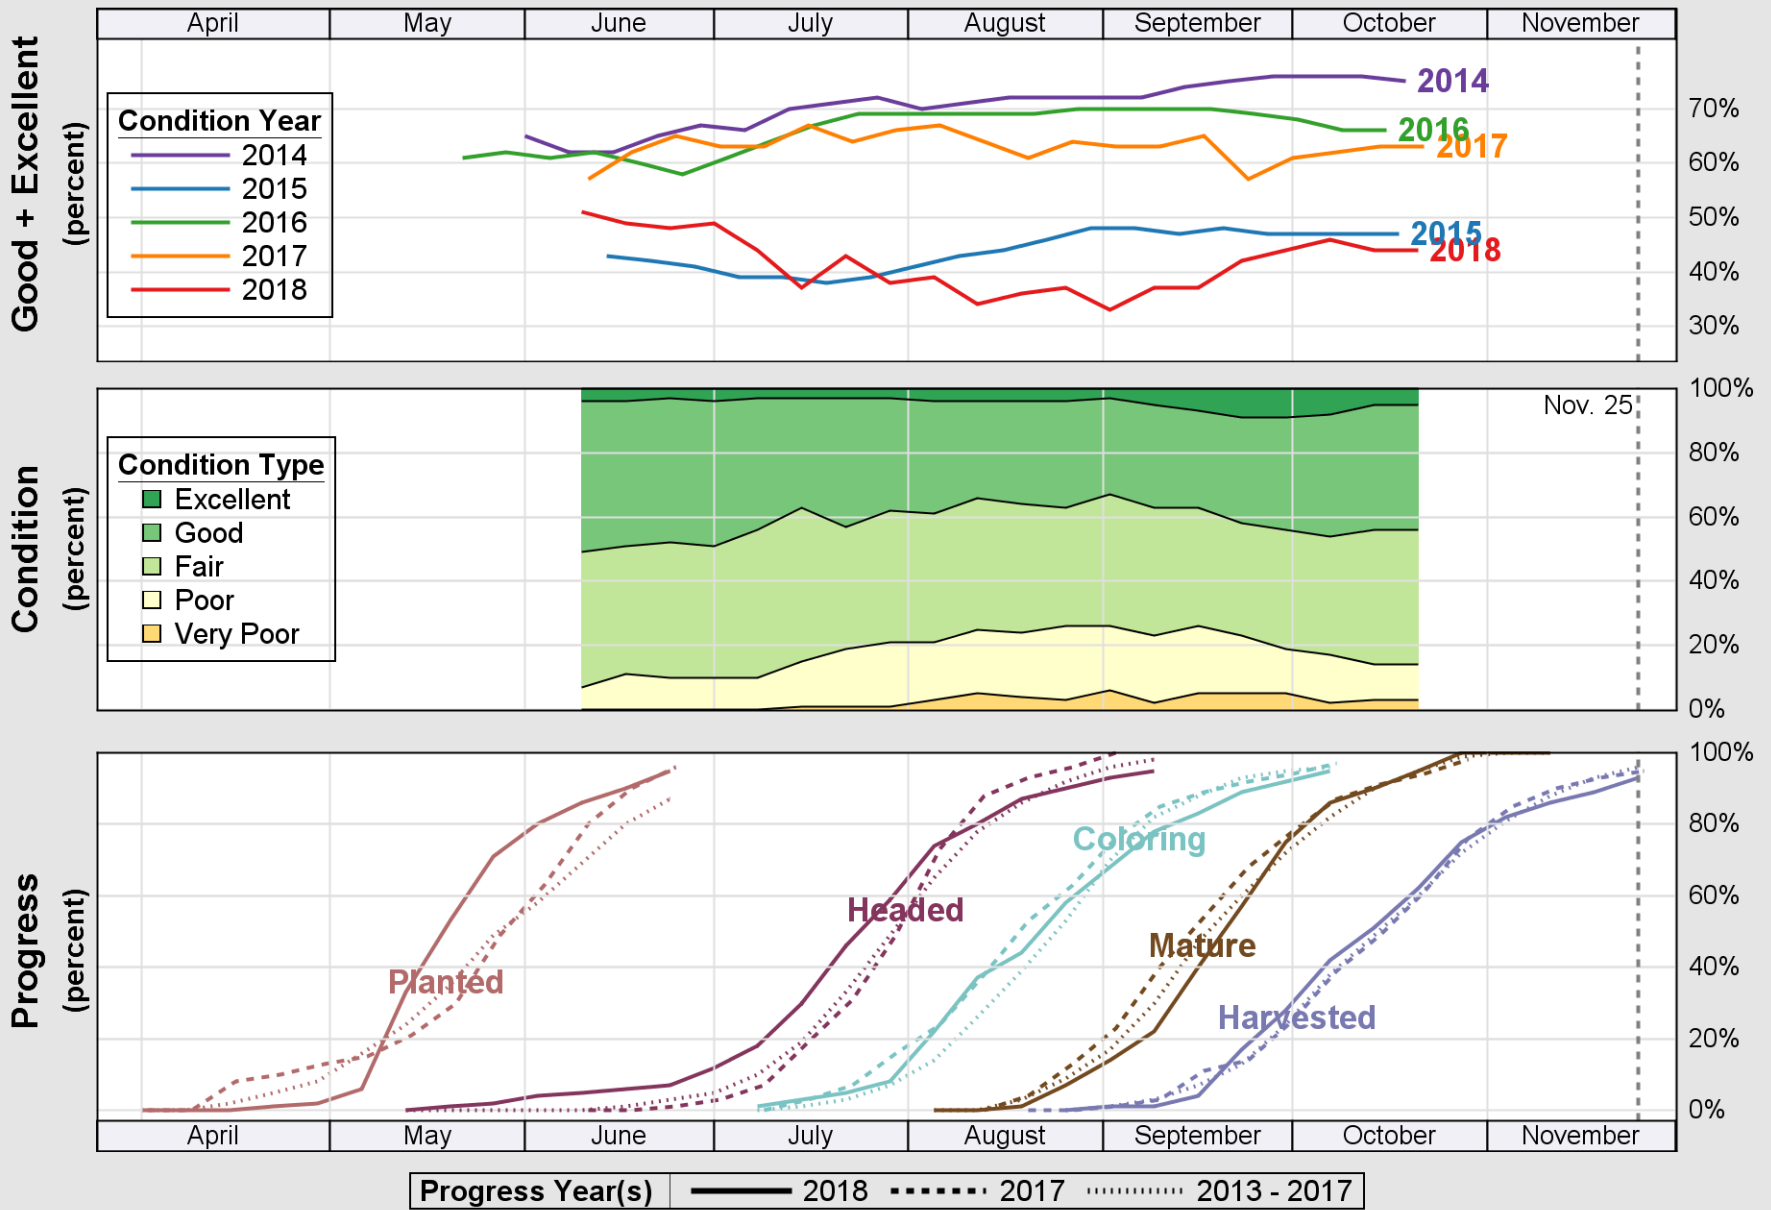

USDA

Crop Progress and Condition: Pasture and Range in Missouri, 2018

NASS

Source: National Agricultural Statistics Service (NASS), Crop Progress Report

USDA

Crop Progress and Condition: Rice in Missouri , 2018

NASS

Source: National Agricultural Statistics Service (NASS), Crop Progress Report

USDA

Crop Progress and Condition: Sorghum in Missouri, 2018

NASS

Source: National Agricultural Statistics Service (NASS), Crop Progress Report

USDA

Crop Progress and Condition: Soybeans in Missouri , 2018

NASS

Source: National Agricultural Statistics Service (NASS), Crop Progress Report

USDA

Crop Progress and Condition: Winter Wheat in Missouri, 2018