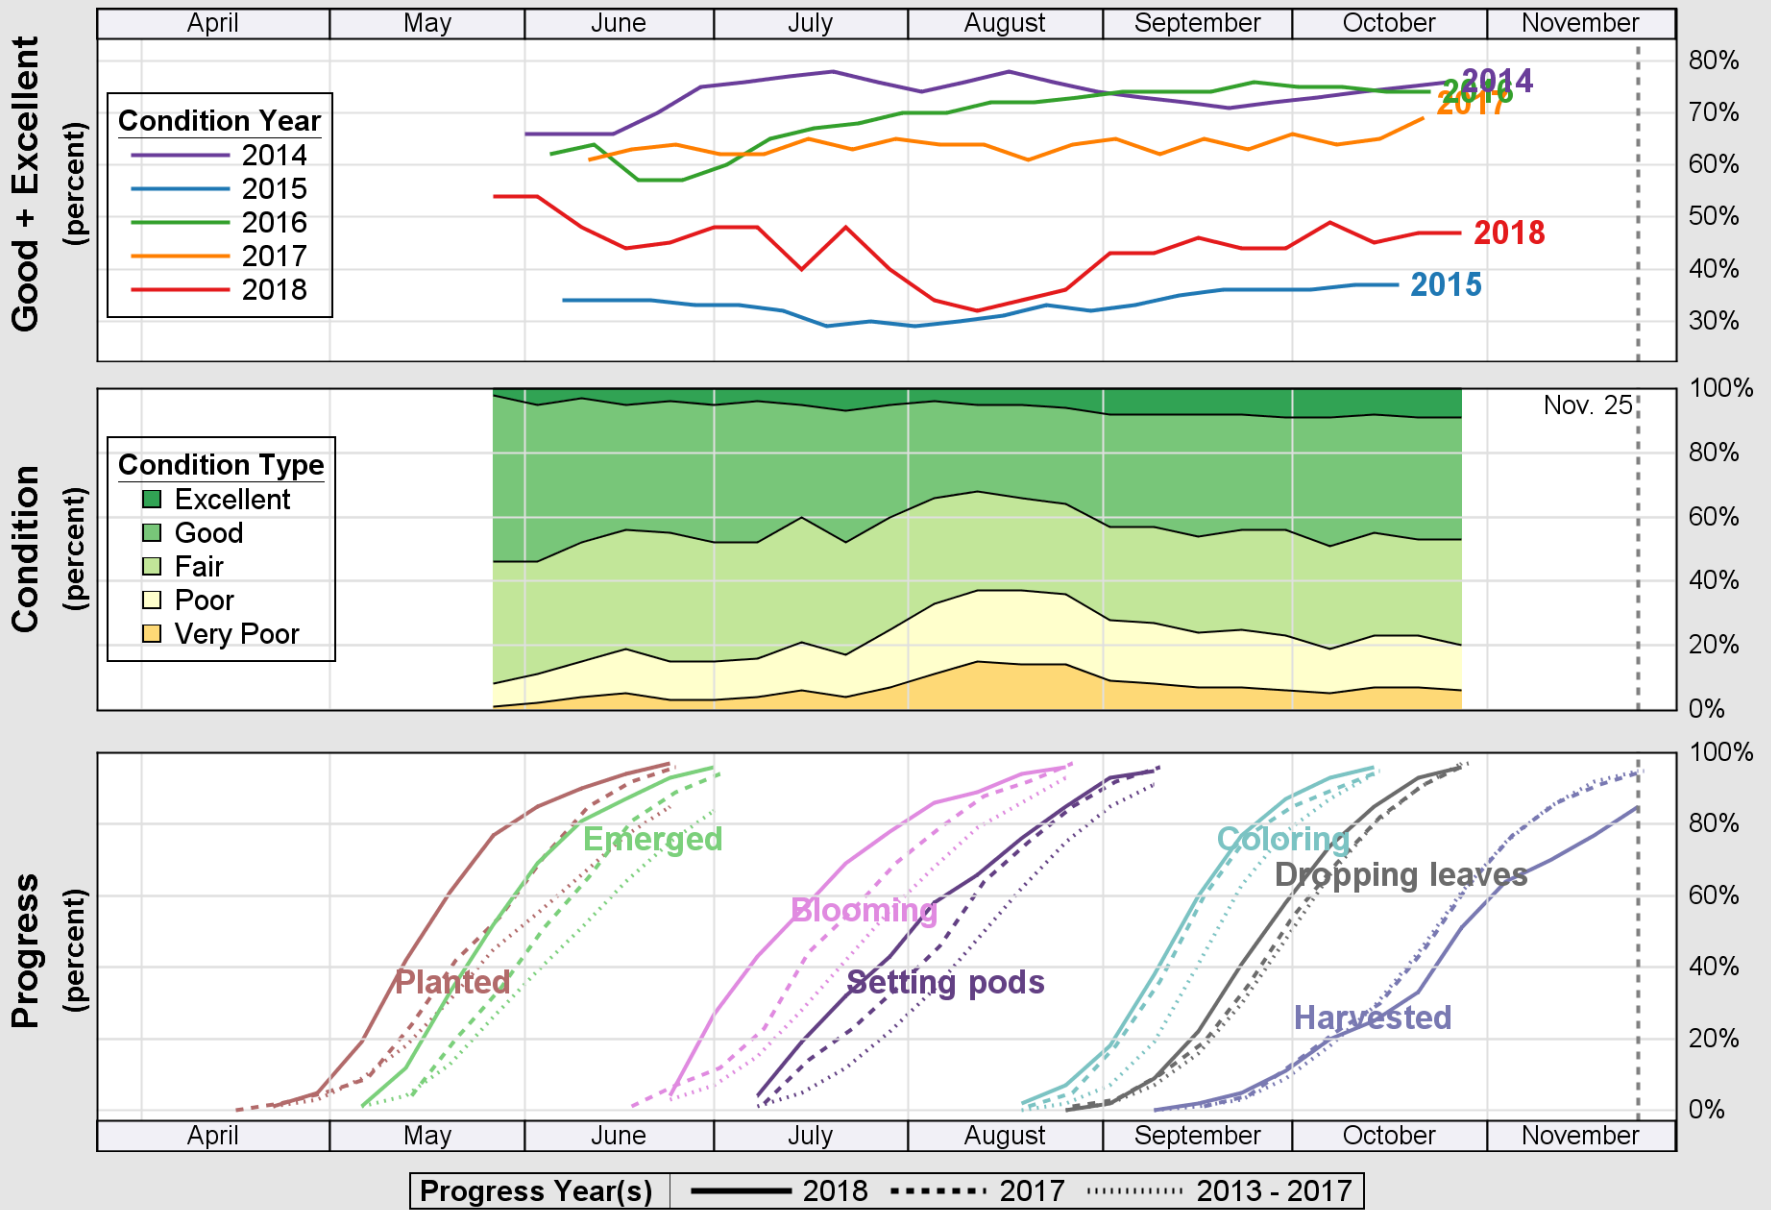

USDA

Crop Progress and Condition: Pasture and Range in Missouri, 2018

NASS

Source: National Agricultural Statistics Service (NASS), Crop Progress Report

USDA

Crop Progress and Condition: Rice in Missouri , 2018

NASS

Source: National Agricultural Statistics Service (NASS), Crop Progress Report

USDA

Crop Progress and Condition: Sorghum in Missouri, 2018

NASS

Source: National Agricultural Statistics Service (NASS), Crop Progress Report

USDA

Crop Progress and Condition: Soybeans in Missouri , 2018

NASS

Source: National Agricultural Statistics Service (NASS), Crop Progress Report

USDA

Crop Progress and Condition: Winter Wheat in Missouri, 2018