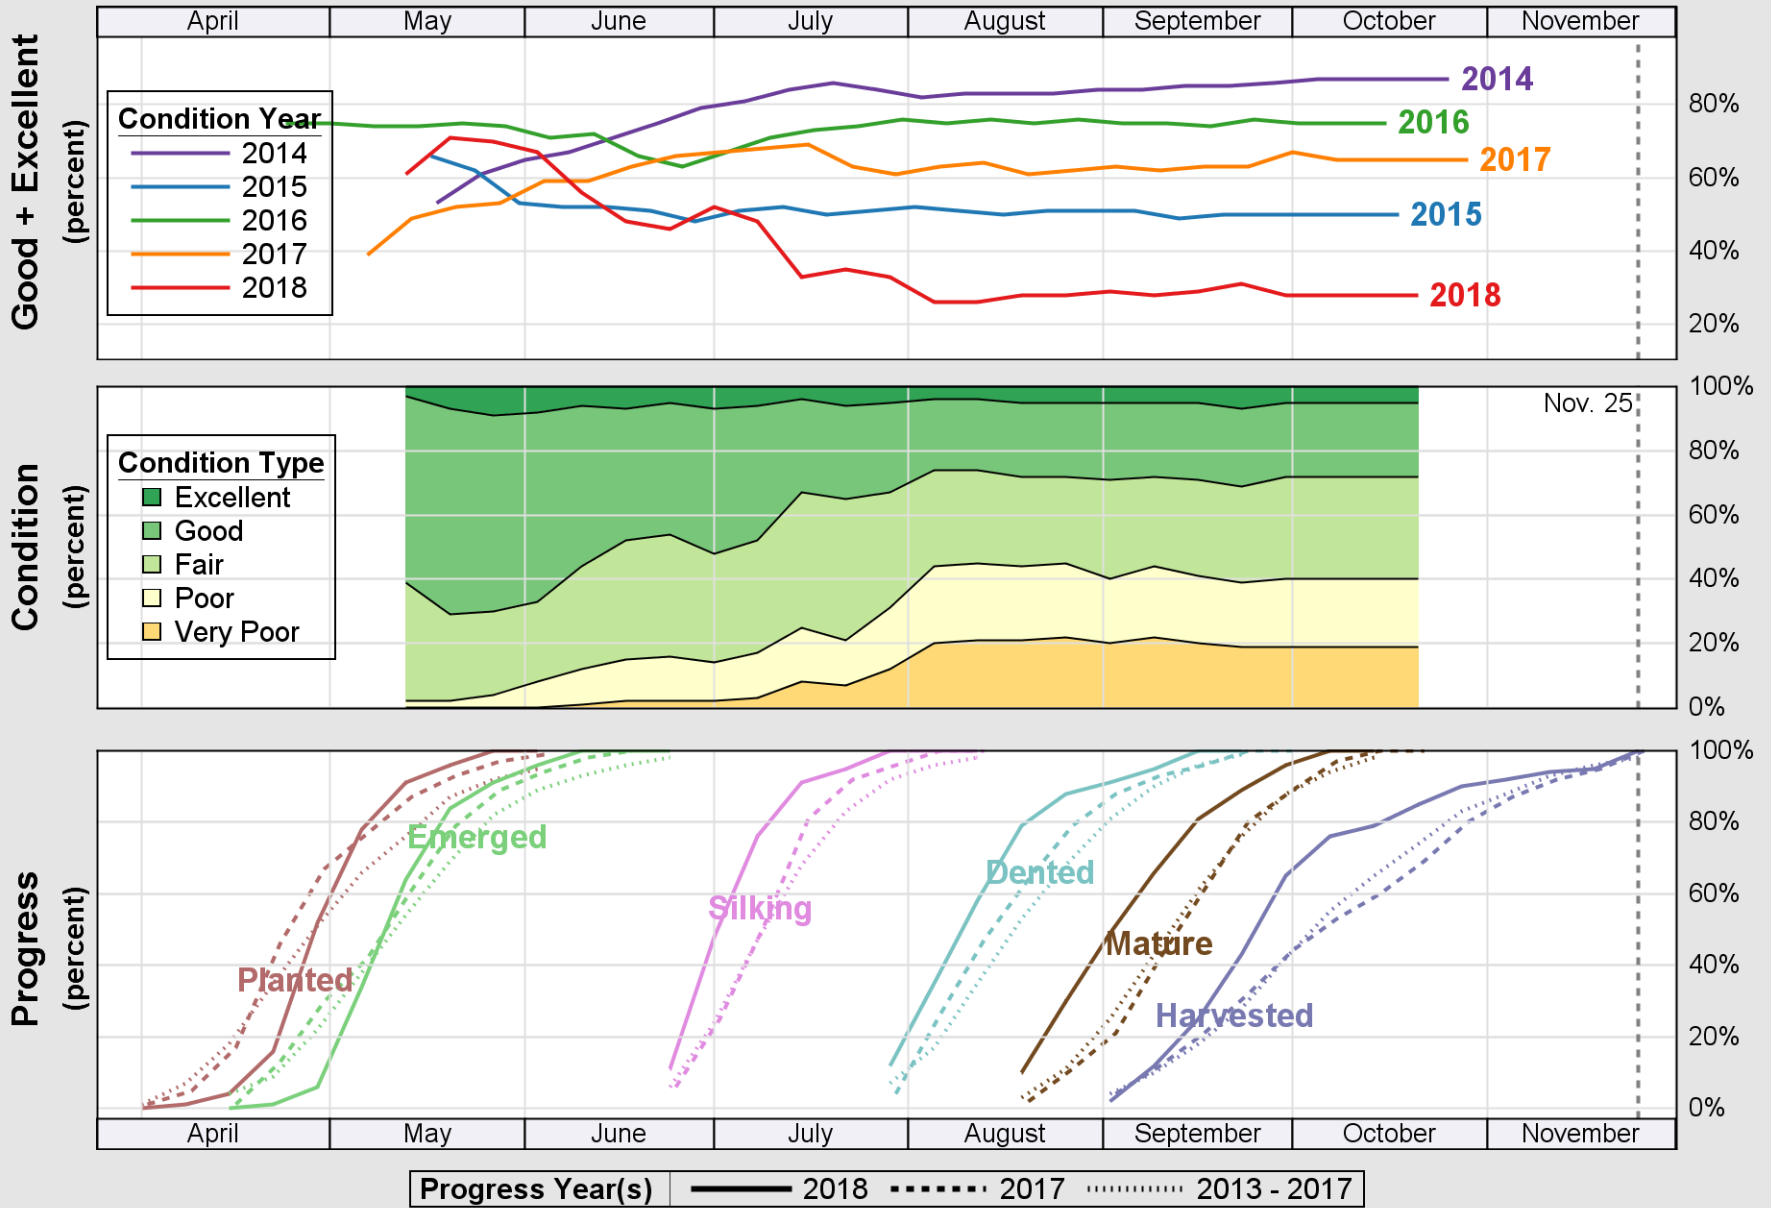

USDA

Crop Progress and Condition: Corn in Missouri , 2018

NASS

Source: National Agricultural Statistics Service (NASS), Crop Progress Report

USDA

Crop Progress and Condition: Cotton in Missouri, 2018

NASS

Source: National Agricultural Statistics Service (NASS), Crop Progress Report

USDA

Crop Progress and Condition: Pasture and Range in Missouri, 2018

NASS

Source: National Agricultural Statistics Service (NASS), Crop Progress Report

USDA

Crop Progress and Condition: Rice in Missouri , 2018