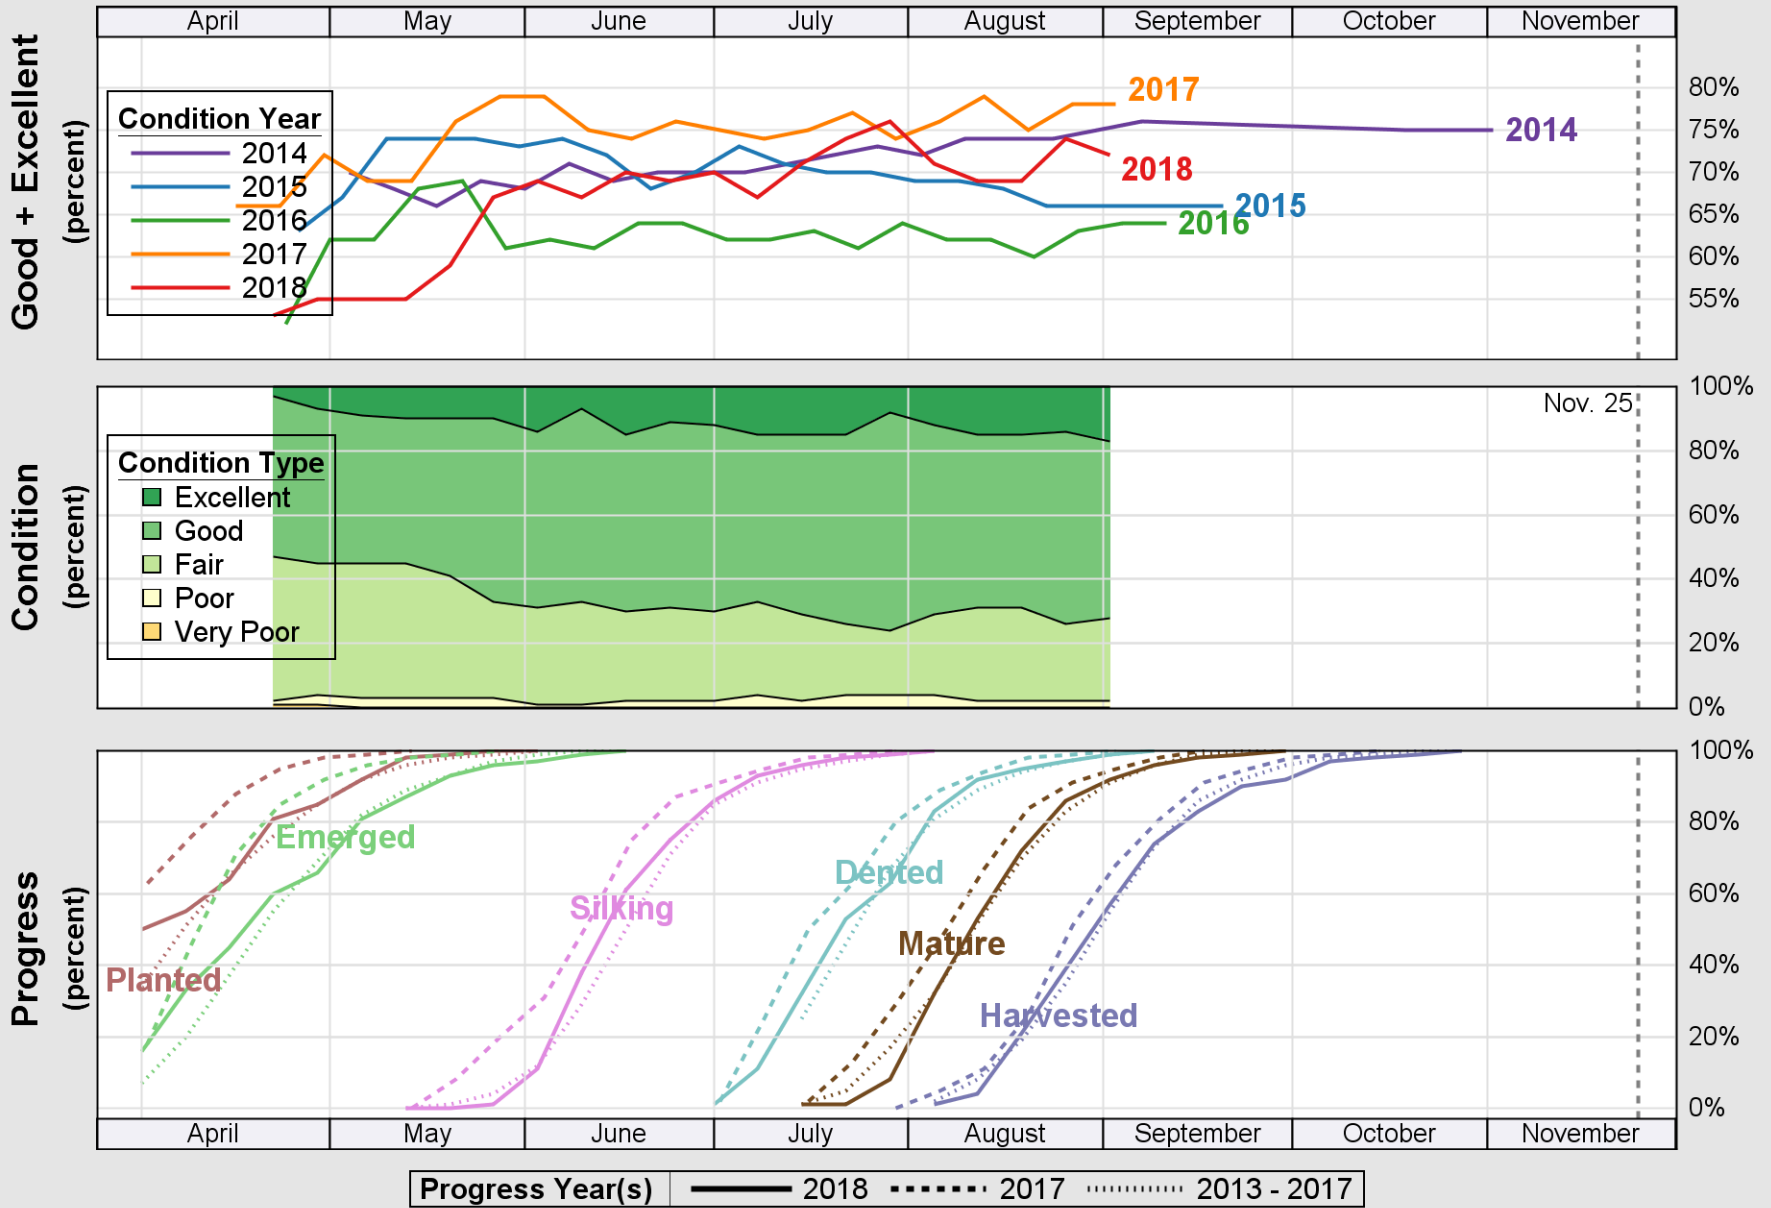

USDA

Crop Progress and Condition: Corn in Mississippi , 2018

NASS

Source: National Agricultural Statistics Service (NASS), Crop Progress Report

USDA

Crop Progress and Condition: Cotton in Mississippi, 2018

NASS

Source: National Agricultural Statistics Service (NASS), Crop Progress Report

USDA

Crop Progress and Condition: Pasture and Range in Mississippi, 2018

NASS

Source: National Agricultural Statistics Service (NASS), Crop Progress Report

USDA

Crop Progress and Condition: Peanuts in Mississippi , 2018

NASS

Source: National Agricultural Statistics Service (NASS), Crop Progress Report

USDA

Crop Progress and Condition: Rice in Mississippi, 2018