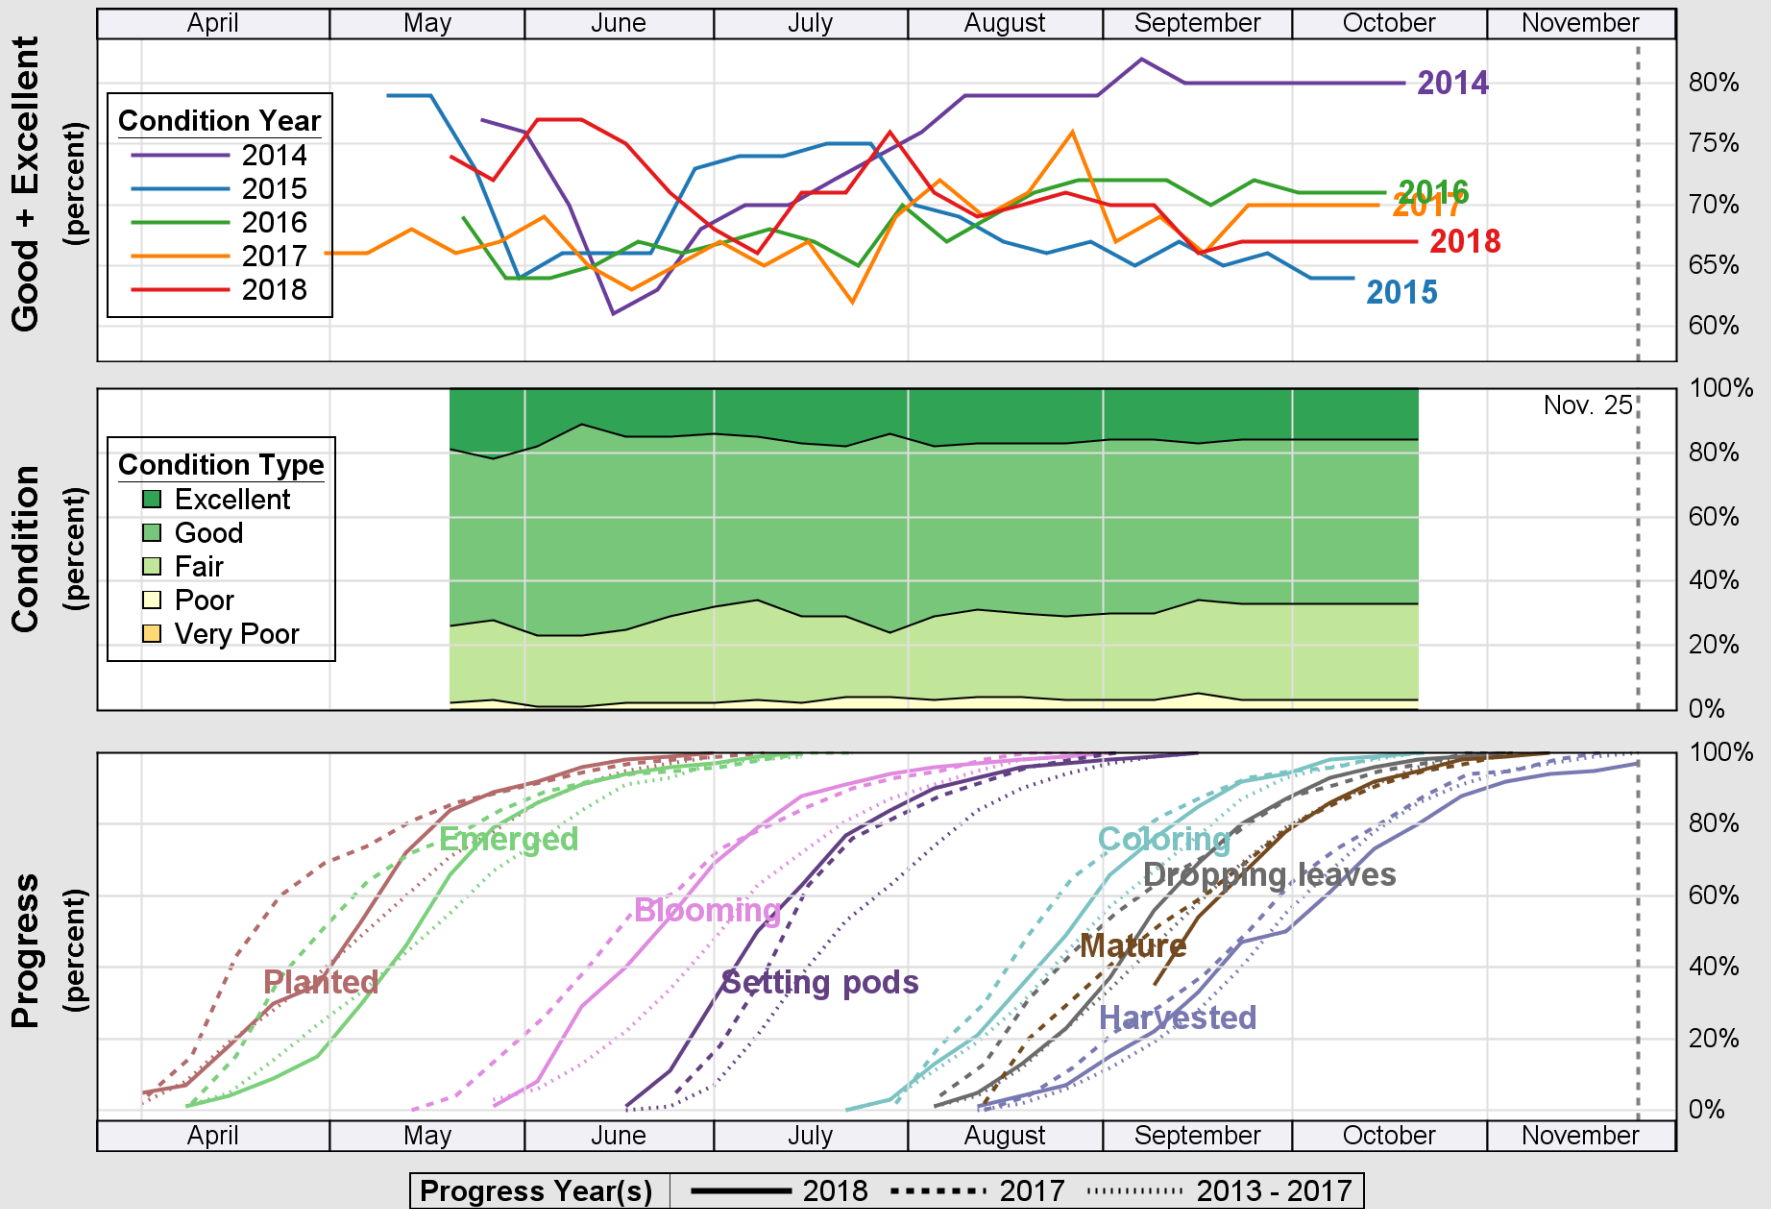

USDA

Crop Progress and Condition: Peanuts in Mississippi , 2018

NASS

Source: National Agricultural Statistics Service (NASS), Crop Progress Report

USDA

Crop Progress and Condition: Rice in Mississippi, 2018

NASS

Source: National Agricultural Statistics Service (NASS), Crop Progress Report

Source: National Agricultural Statistics Service (NASS), Crop Progress Report

USDA

Crop Progress and Condition: Soybeans in Mississippi, 2018

NASS

Source: National Agricultural Statistics Service (NASS), Crop Progress Report

USDA

Crop Progress and Condition: Winter Wheat in Mississippi , 2018

NASS

Source: National Agricultural Statistics Service (NASS), Crop Progress Report