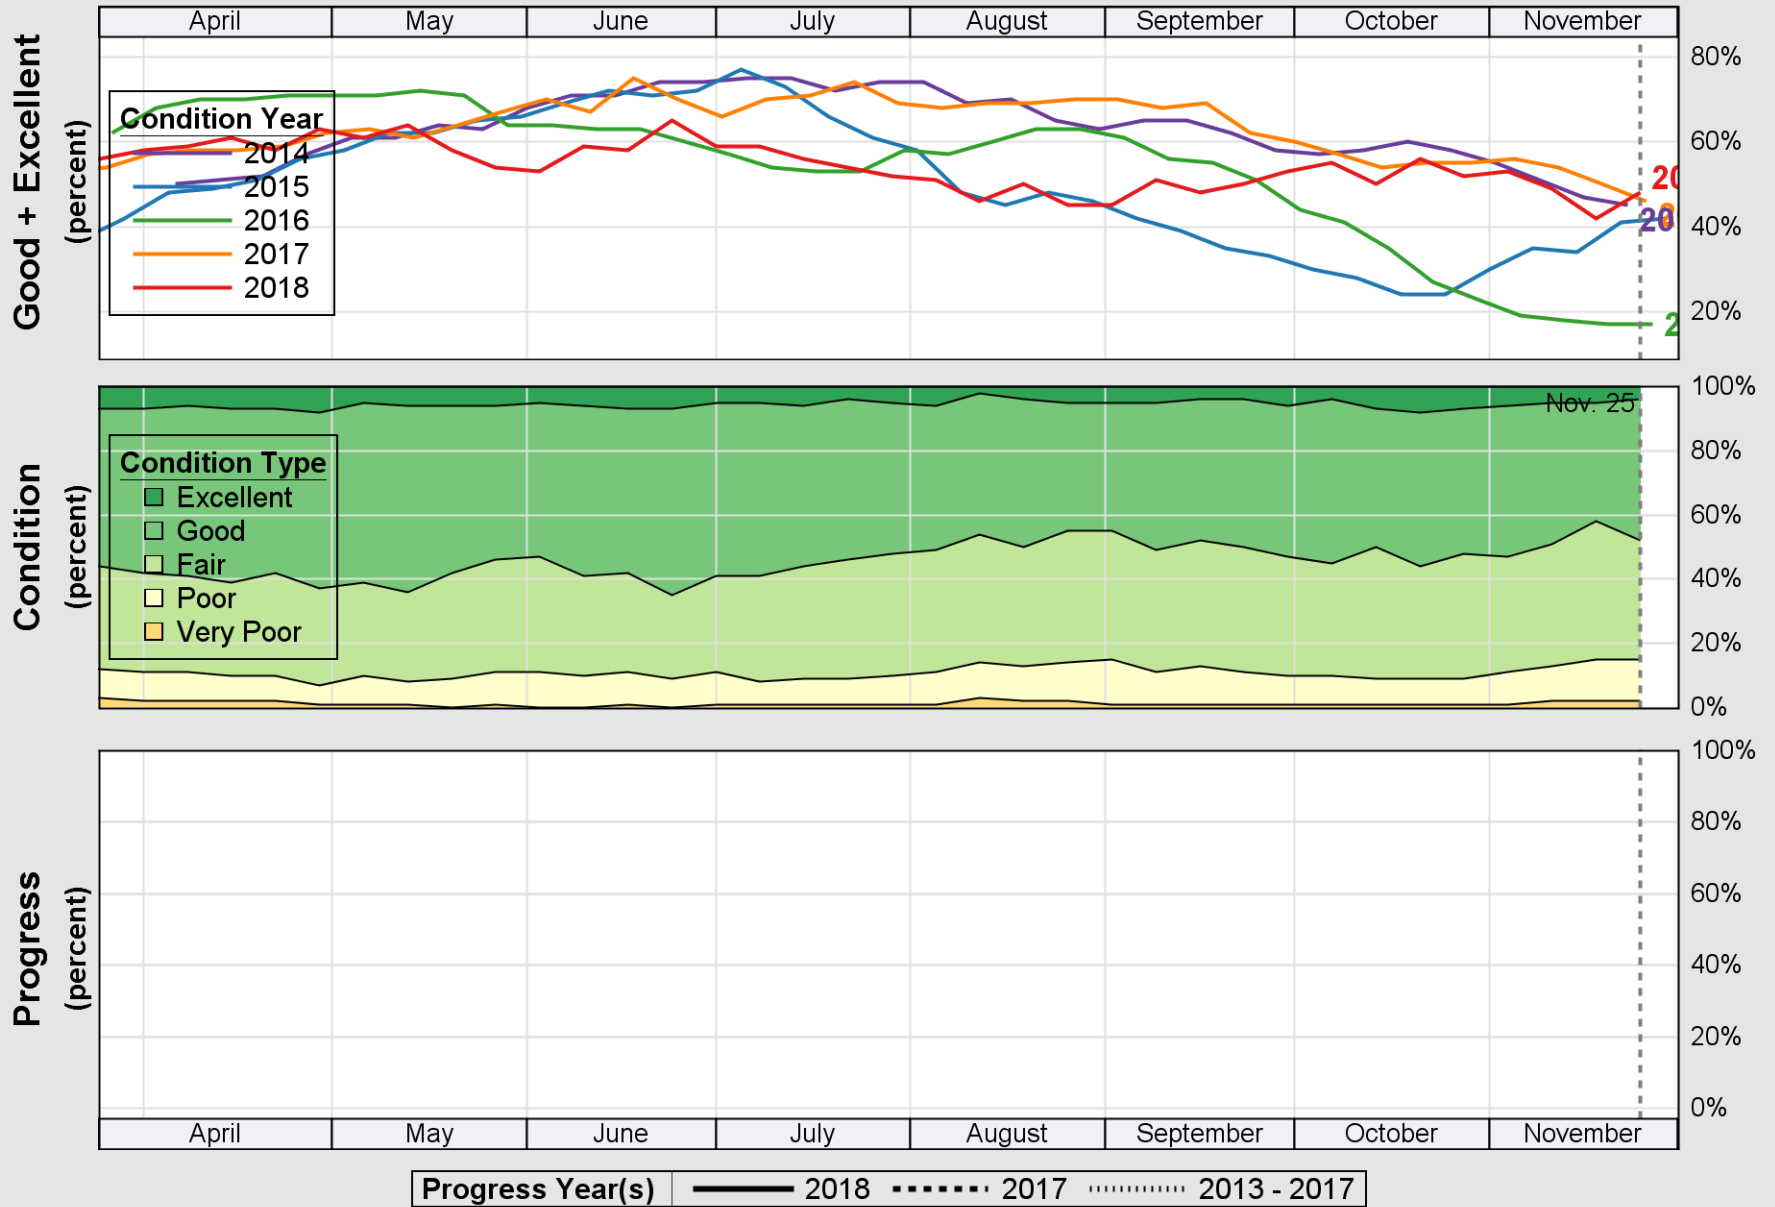

NASS

Source: National Agricultural Statistics Service (NASS), Crop Progress Report

USDA

Crop Progress and Condition: Pasture and Range in Mississippi, 2018

NASS

Source: National Agricultural Statistics Service (NASS), Crop Progress Report

USDA

Crop Progress and Condition: Peanuts in Mississippi , 2018

NASS

Source: National Agricultural Statistics Service (NASS), Crop Progress Report

USDA

Crop Progress and Condition: Rice in Mississippi, 2018