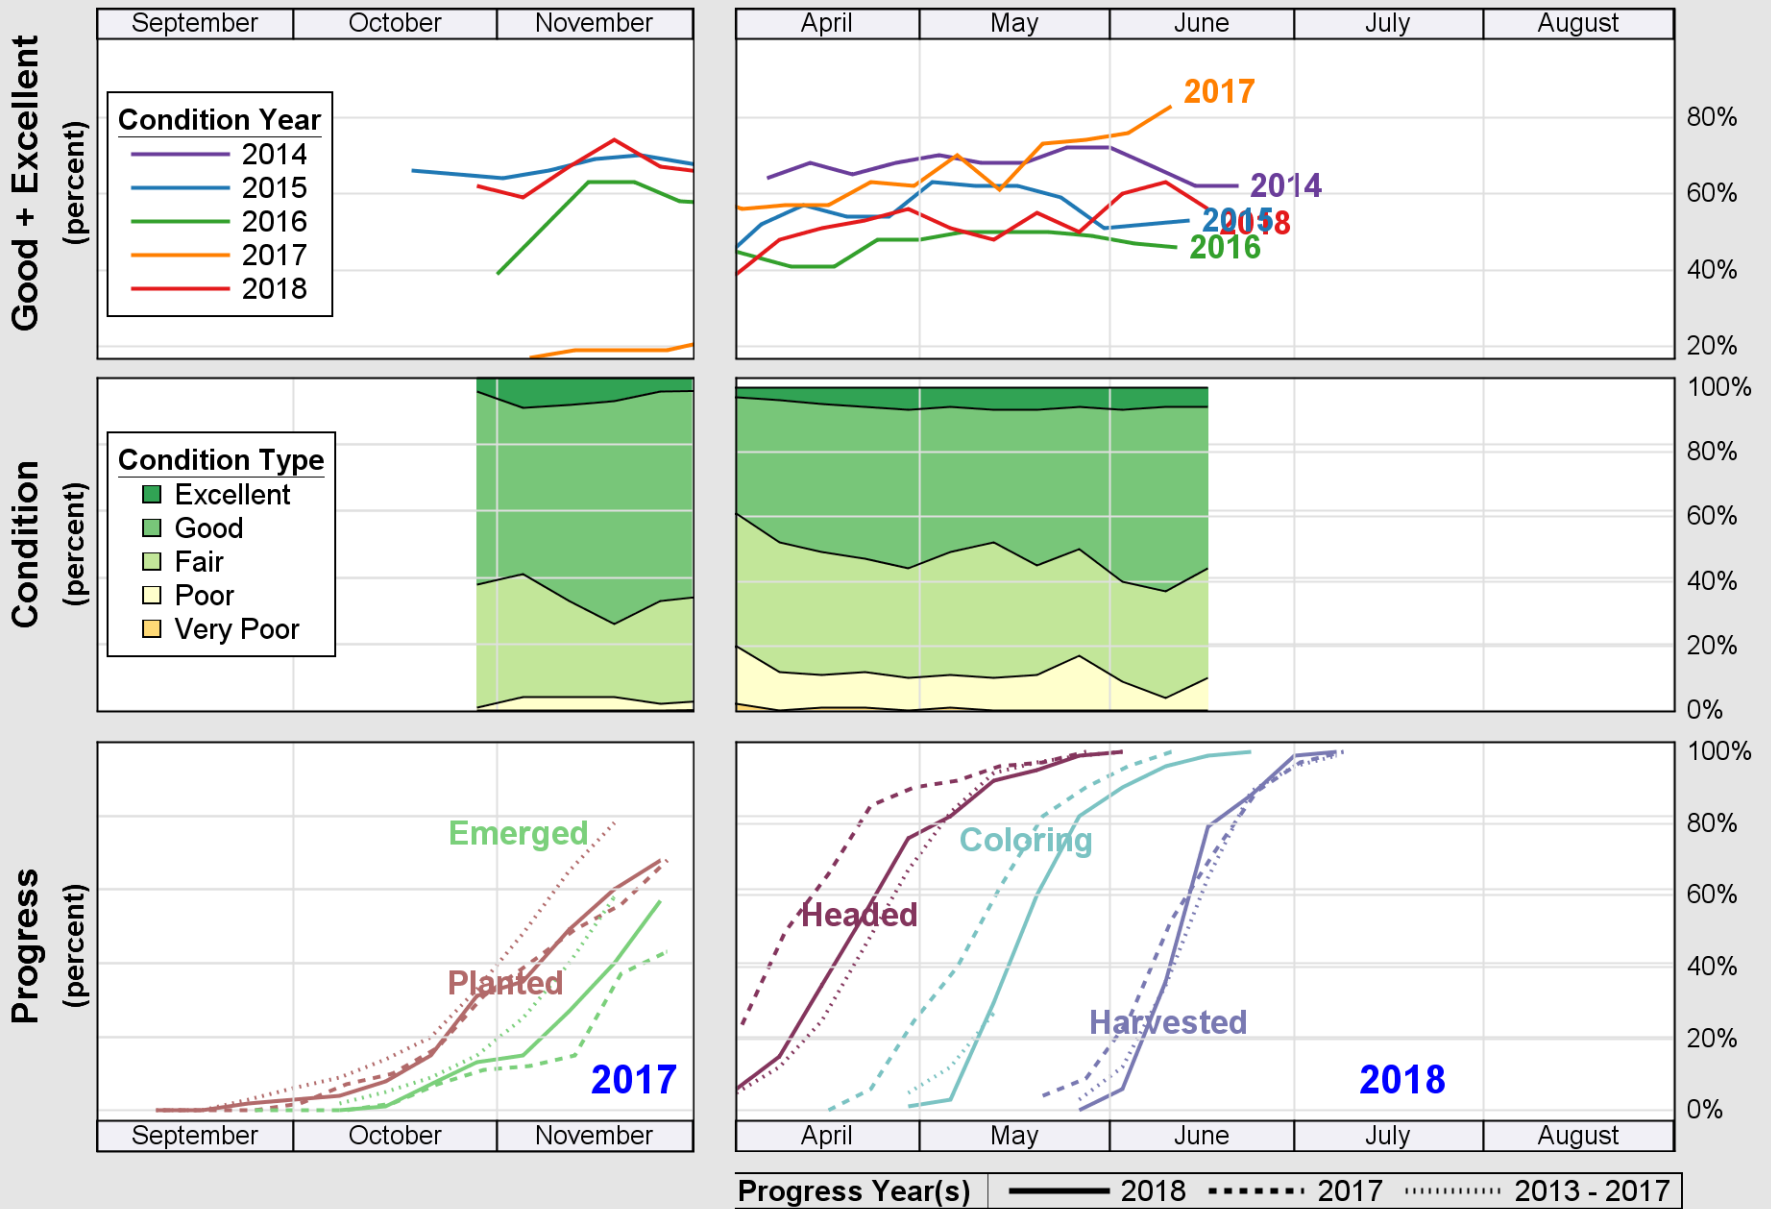

NASS

Source: National Agricultural Statistics Service (NASS), Crop Progress Report

Source: National Agricultural Statistics Service (NASS), Crop Progress Report

USDA

Crop Progress and Condition: Soybeans in Mississippi, 2018

NASS

Source: National Agricultural Statistics Service (NASS), Crop Progress Report

USDA

Crop Progress and Condition: Winter Wheat in Mississippi , 2018

NASS

Source: National Agricultural Statistics Service (NASS), Crop Progress Report