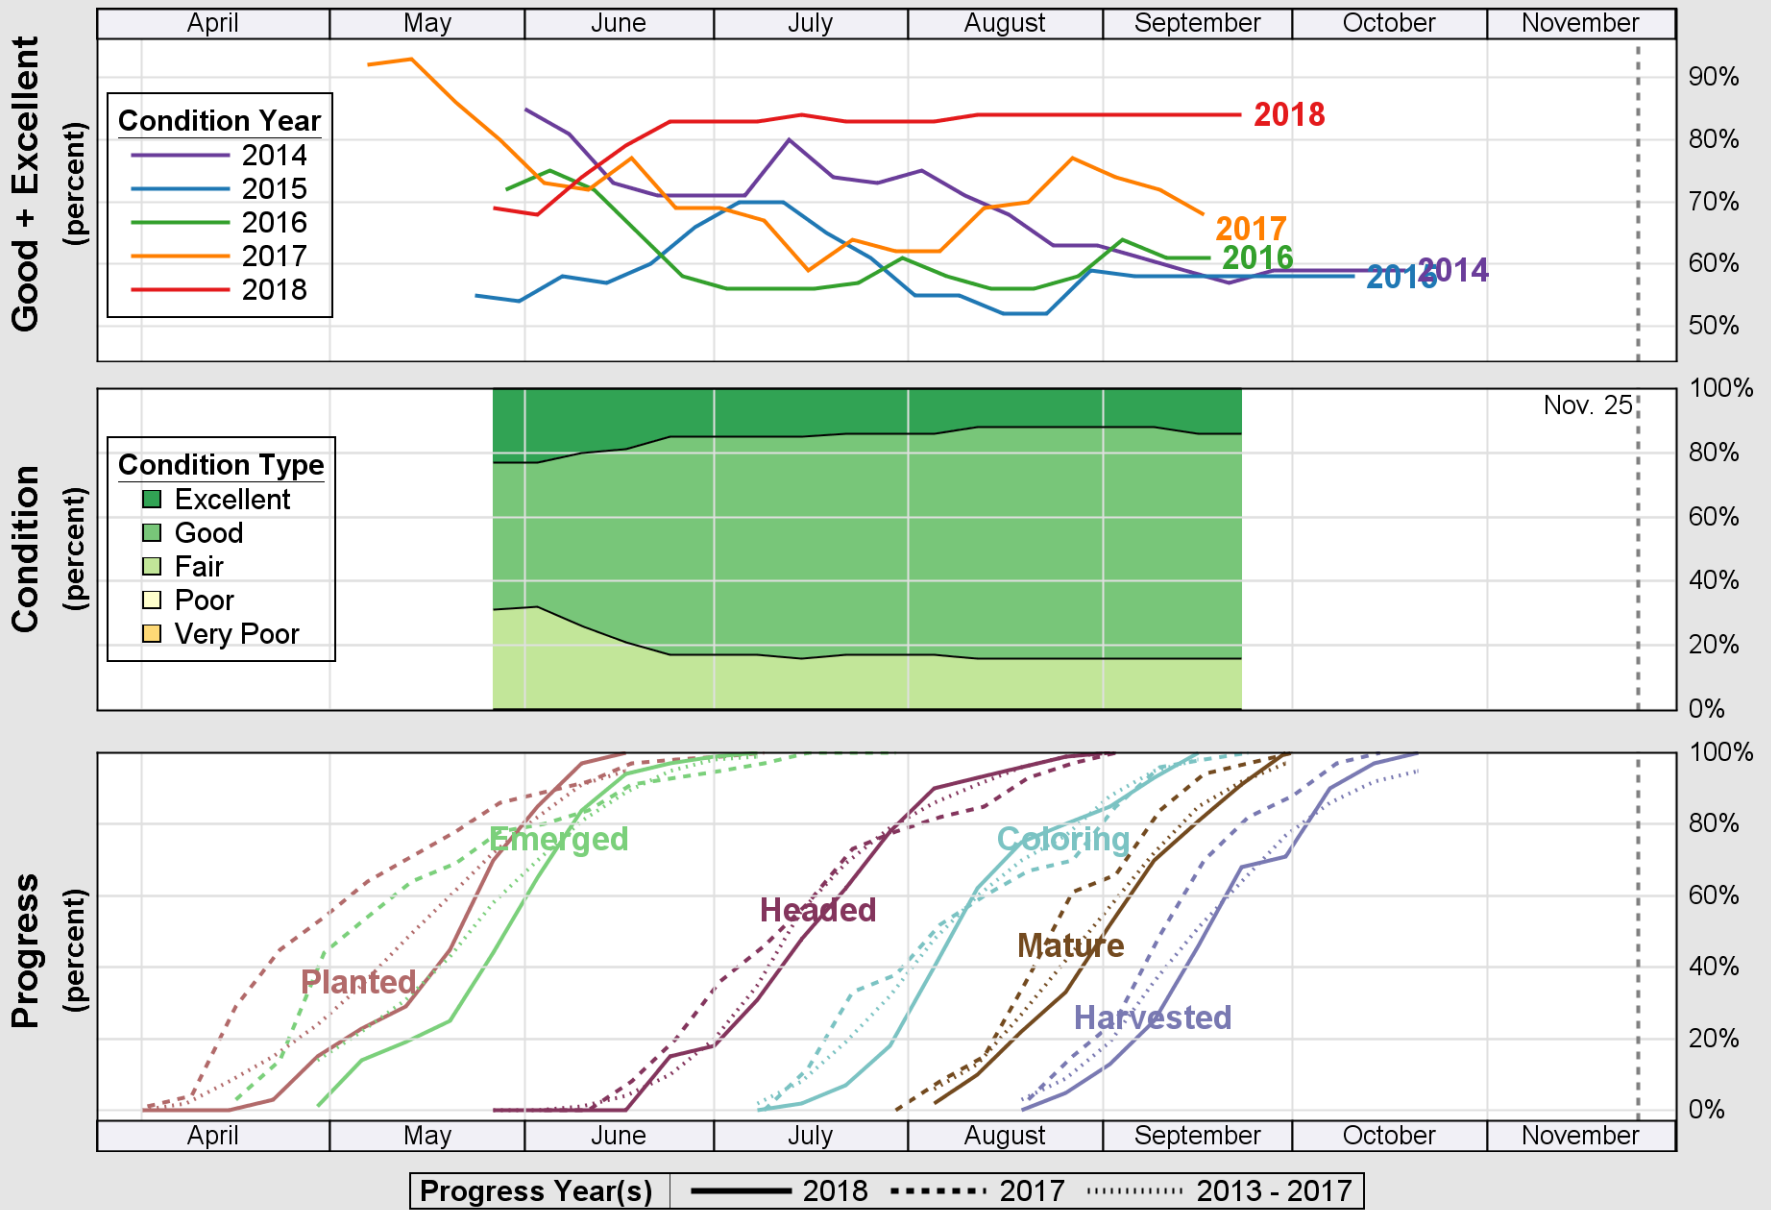

USDA

Crop Progress and Condition: Peanuts in Mississippi , 2018

NASS

Source: National Agricultural Statistics Service (NASS), Crop Progress Report

USDA

Crop Progress and Condition: Rice in Mississippi, 2018

NASS

Source: National Agricultural Statistics Service (NASS), Crop Progress Report

Source: National Agricultural Statistics Service (NASS), Crop Progress Report

USDA

Crop Progress and Condition: Soybeans in Mississippi, 2018