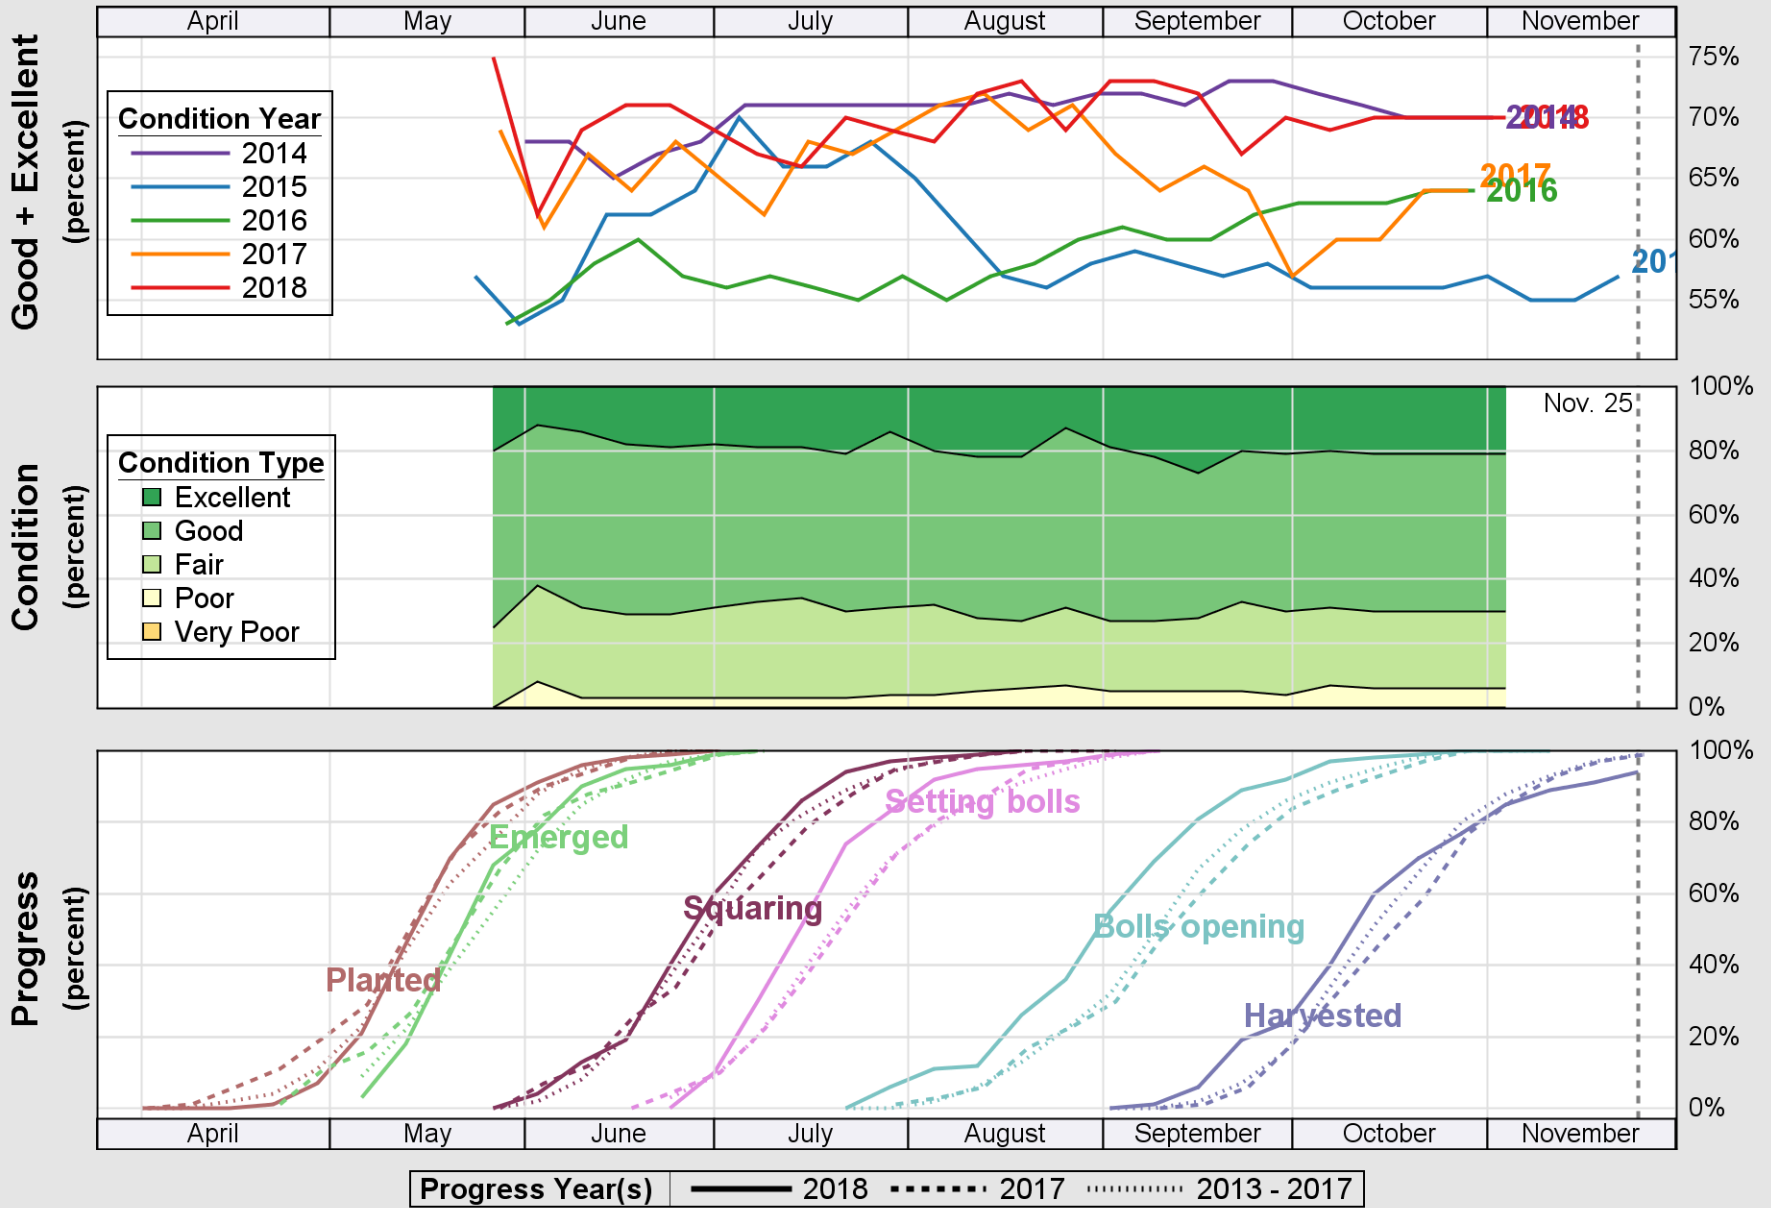

USDA

Crop Progress and Condition: Corn in Mississippi , 2018

NASS

Source: National Agricultural Statistics Service (NASS), Crop Progress Report

USDA

Crop Progress and Condition: Cotton in Mississippi, 2018

NASS

Source: National Agricultural Statistics Service (NASS), Crop Progress Report

USDA

Crop Progress and Condition: Pasture and Range in Mississippi, 2018

NASS

Source: National Agricultural Statistics Service (NASS), Crop Progress Report

USDA

Crop Progress and Condition: Peanuts in Mississippi , 2018

NASS

Source: National Agricultural Statistics Service (NASS), Crop Progress Report

USDA

Crop Progress and Condition: Rice in Mississippi, 2018