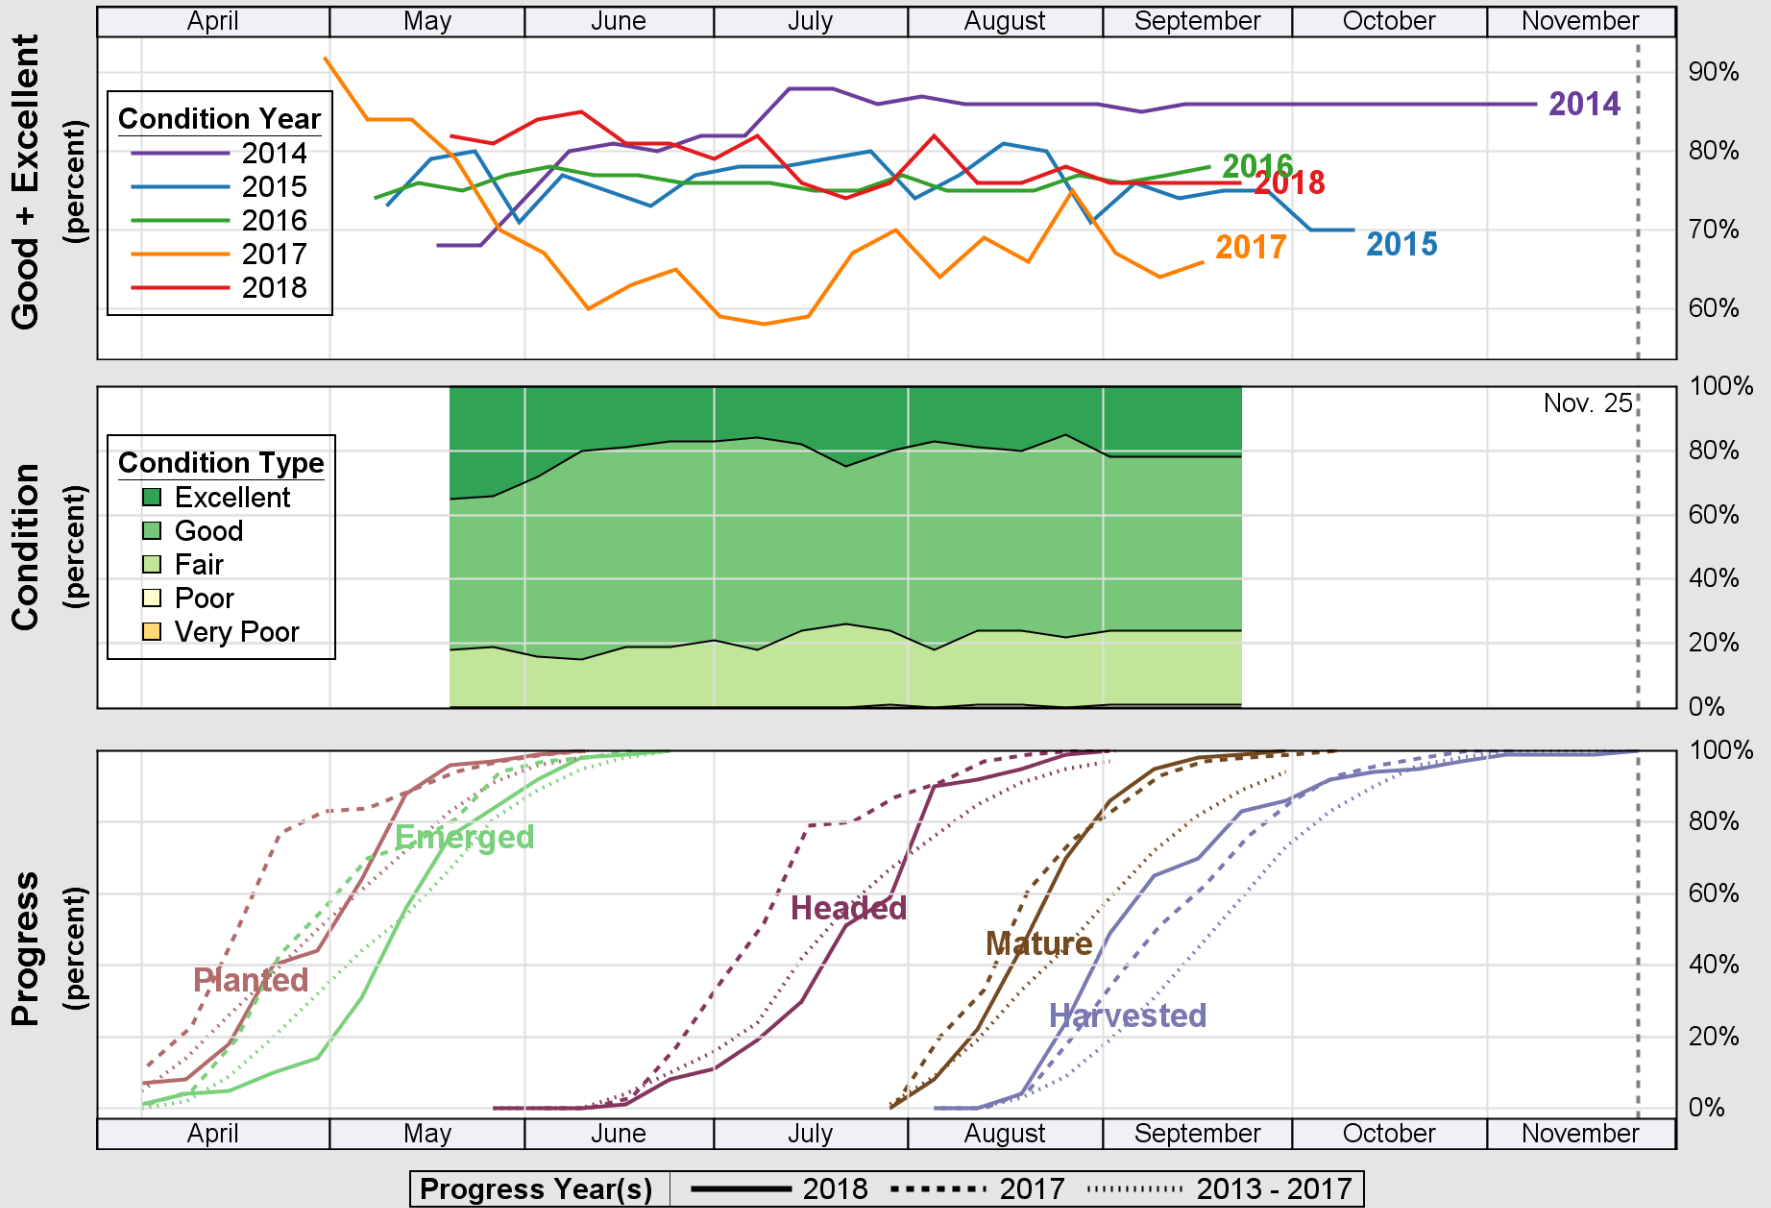

USDA

Crop Progress and Condition: Peanuts in Mississippi , 2018

NASS

Source: National Agricultural Statistics Service (NASS), Crop Progress Report

USDA

Crop Progress and Condition: Rice in Mississippi, 2018

NASS

Source: National Agricultural Statistics Service (NASS), Crop Progress Report

Source: National Agricultural Statistics Service (NASS), Crop Progress Report

USDA

Crop Progress and Condition: Soybeans in Mississippi, 2018