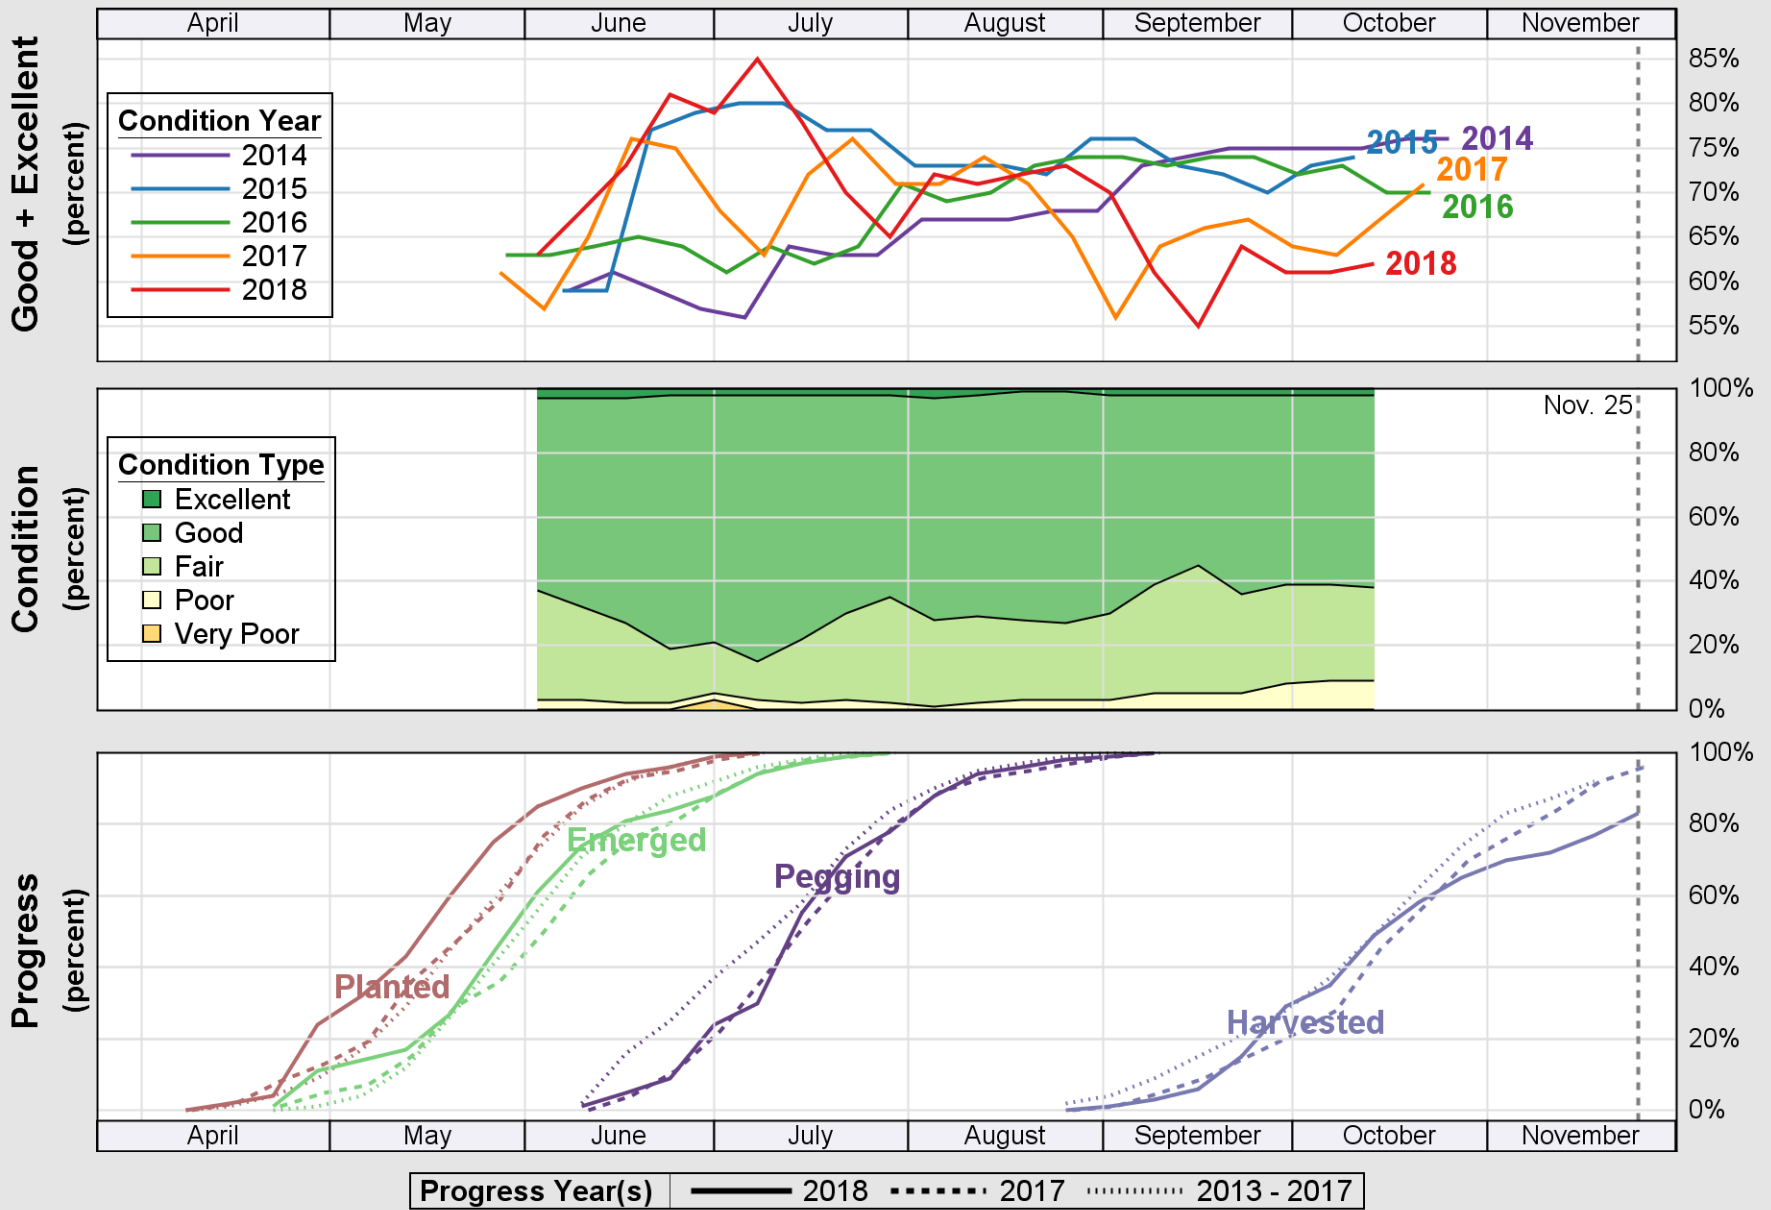

USDA

Crop Progress and Condition: Corn in Mississippi , 2018

NASS

Source: National Agricultural Statistics Service (NASS), Crop Progress Report

USDA

Crop Progress and Condition: Cotton in Mississippi, 2018

NASS

Source: National Agricultural Statistics Service (NASS), Crop Progress Report

USDA

Crop Progress and Condition: Pasture and Range in Mississippi, 2018

NASS

Source: National Agricultural Statistics Service (NASS), Crop Progress Report

USDA

Crop Progress and Condition: Peanuts in Mississippi , 2018

NASS

Source: National Agricultural Statistics Service (NASS), Crop Progress Report

USDA

Crop Progress and Condition: Rice in Mississippi, 2018