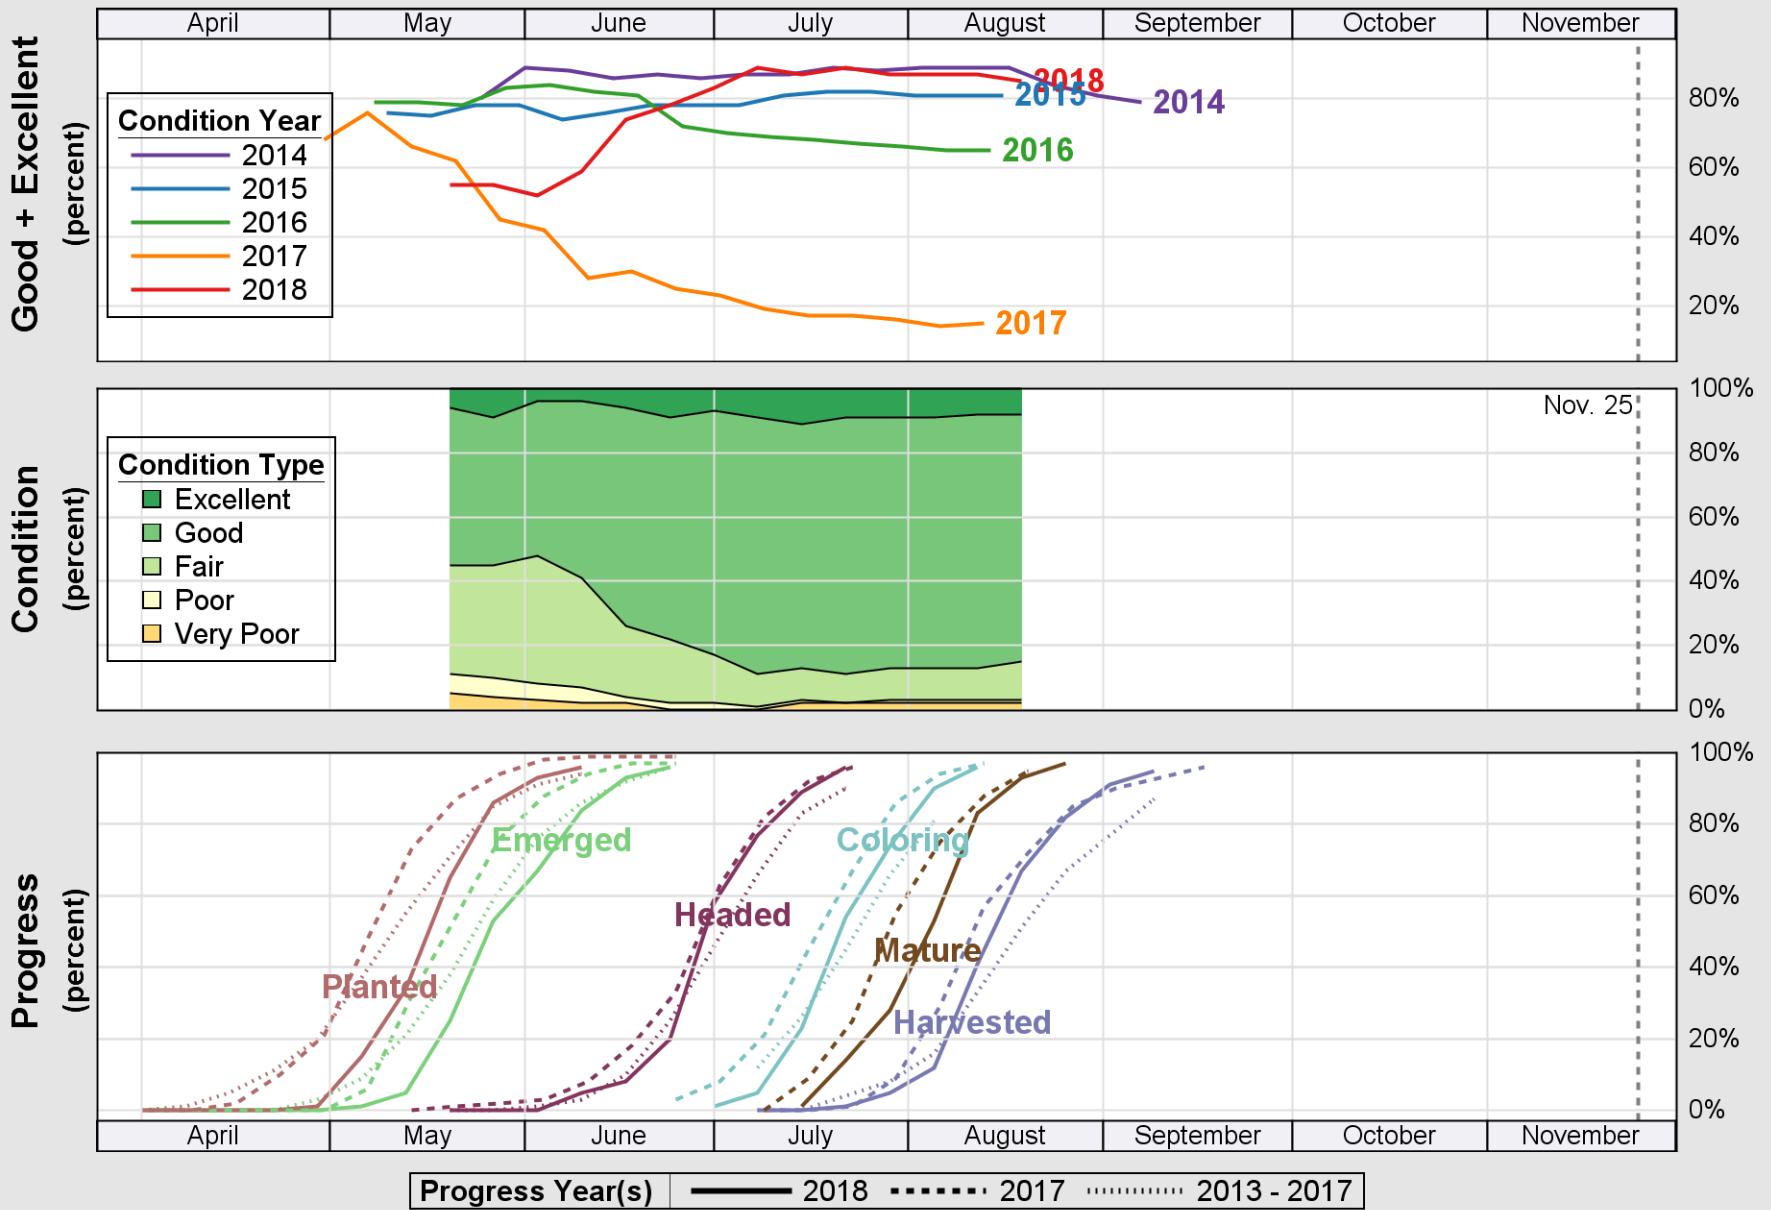

USDA

Crop Progress and Condition: Barley in North Dakota , 2018

NASS

Source: National Agricultural Statistics Service (NASS), Crop Progress Report

USDA

Crop Progress and Condition: Corn in North Dakota , 2018

NASS

Source: National Agricultural Statistics Service (NASS), Crop Progress Report

USDA

Crop Progress and Condition: Oats in North Dakota , 2018

NASS

Source: National Agricultural Statistics Service (NASS), Crop Progress Report

USDA Crop Progress and Condition: Pasture and Range in North Dakota , 2018 NASS

Source: National Agricultural Statistics Service (NASS), Crop Progress Report

USDA

Crop Progress and Condition: Soybeans in North Dakota , 2018