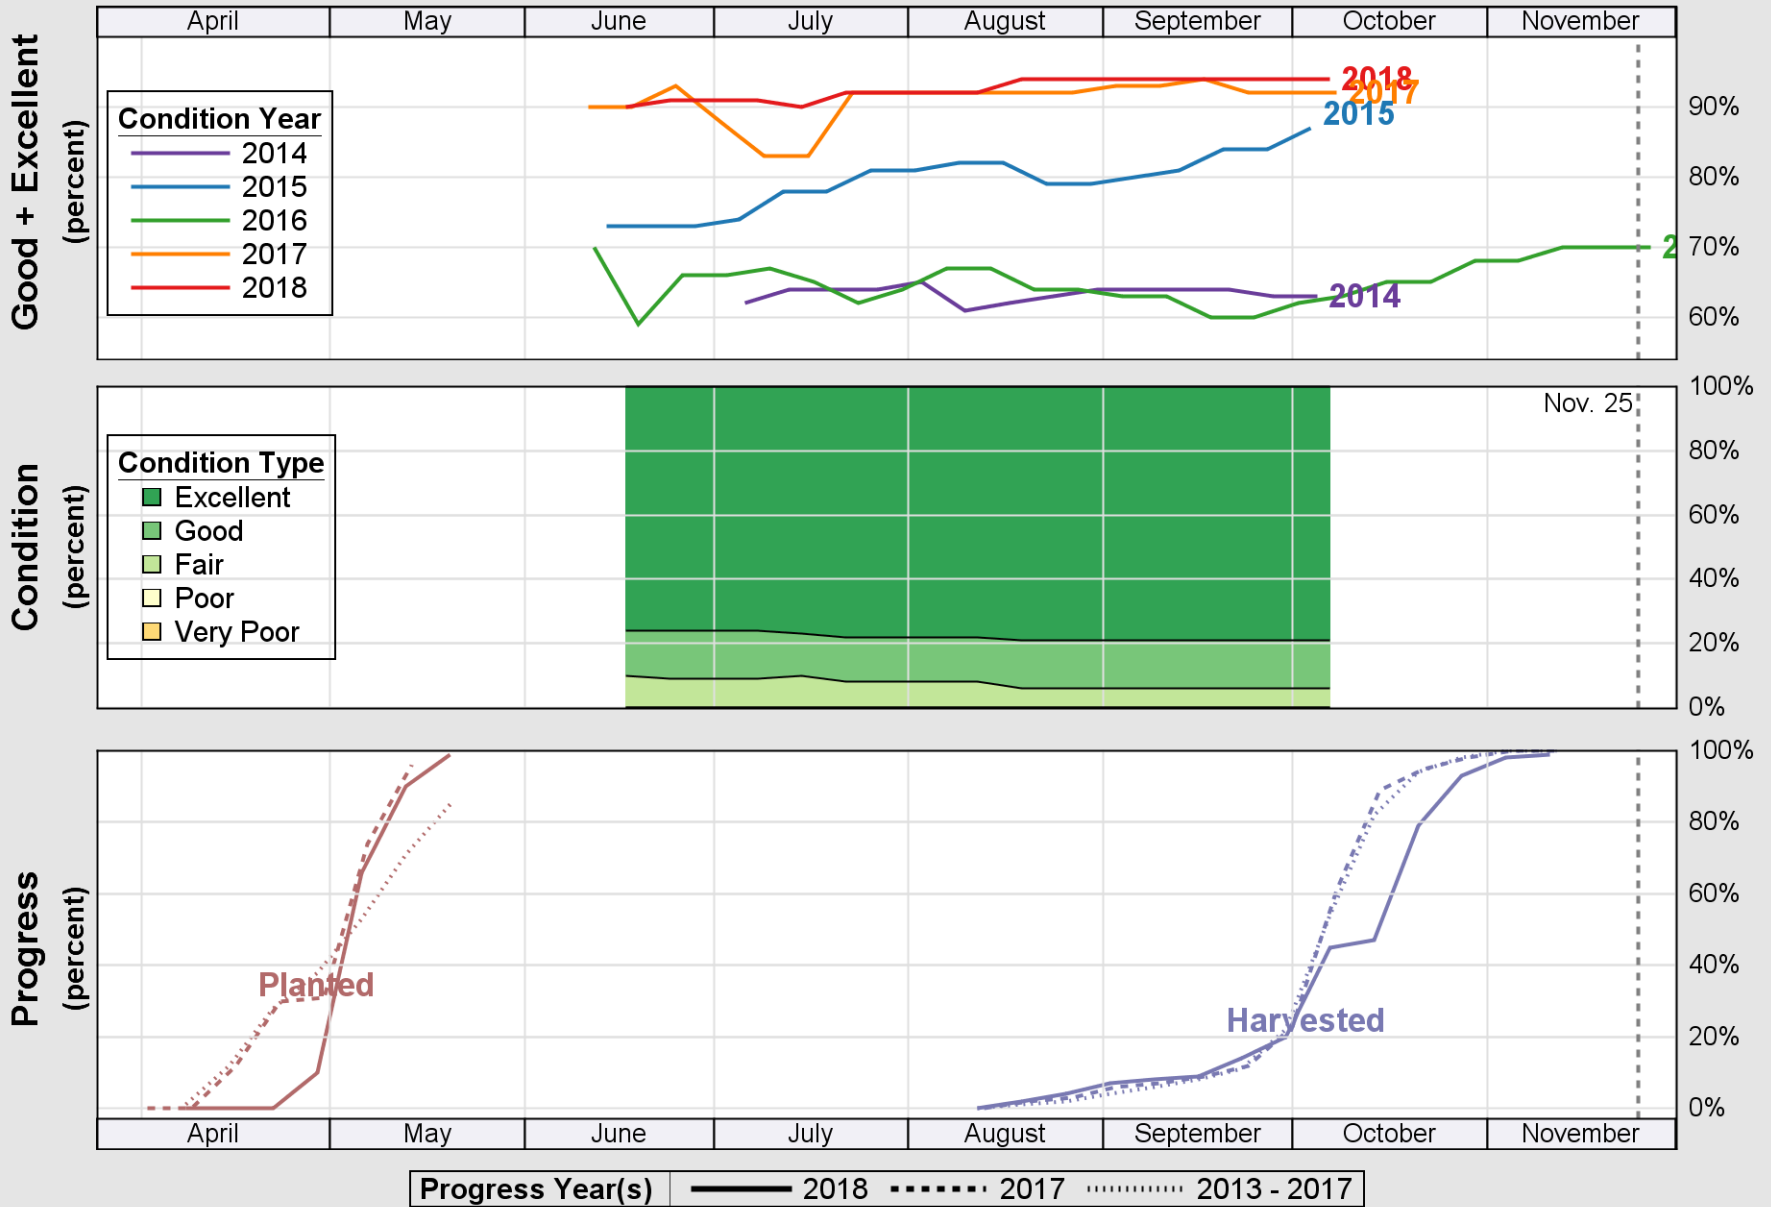

NASS

Source: National Agricultural Statistics Service (NASS), Crop Progress Report

USDA

Crop Progress and Condition: Spring Wheat in North Dakota , 2018

NASS

Source: National Agricultural Statistics Service (NASS), Crop Progress Report

USDA

Crop Progress and Condition: Sugar Beets in North Dakota , 2018

NASS

Source: National Agricultural Statistics Service (NASS), Crop Progress Report

USDA

Crop Progress and Condition: Sunflower in North Dakota , 2018