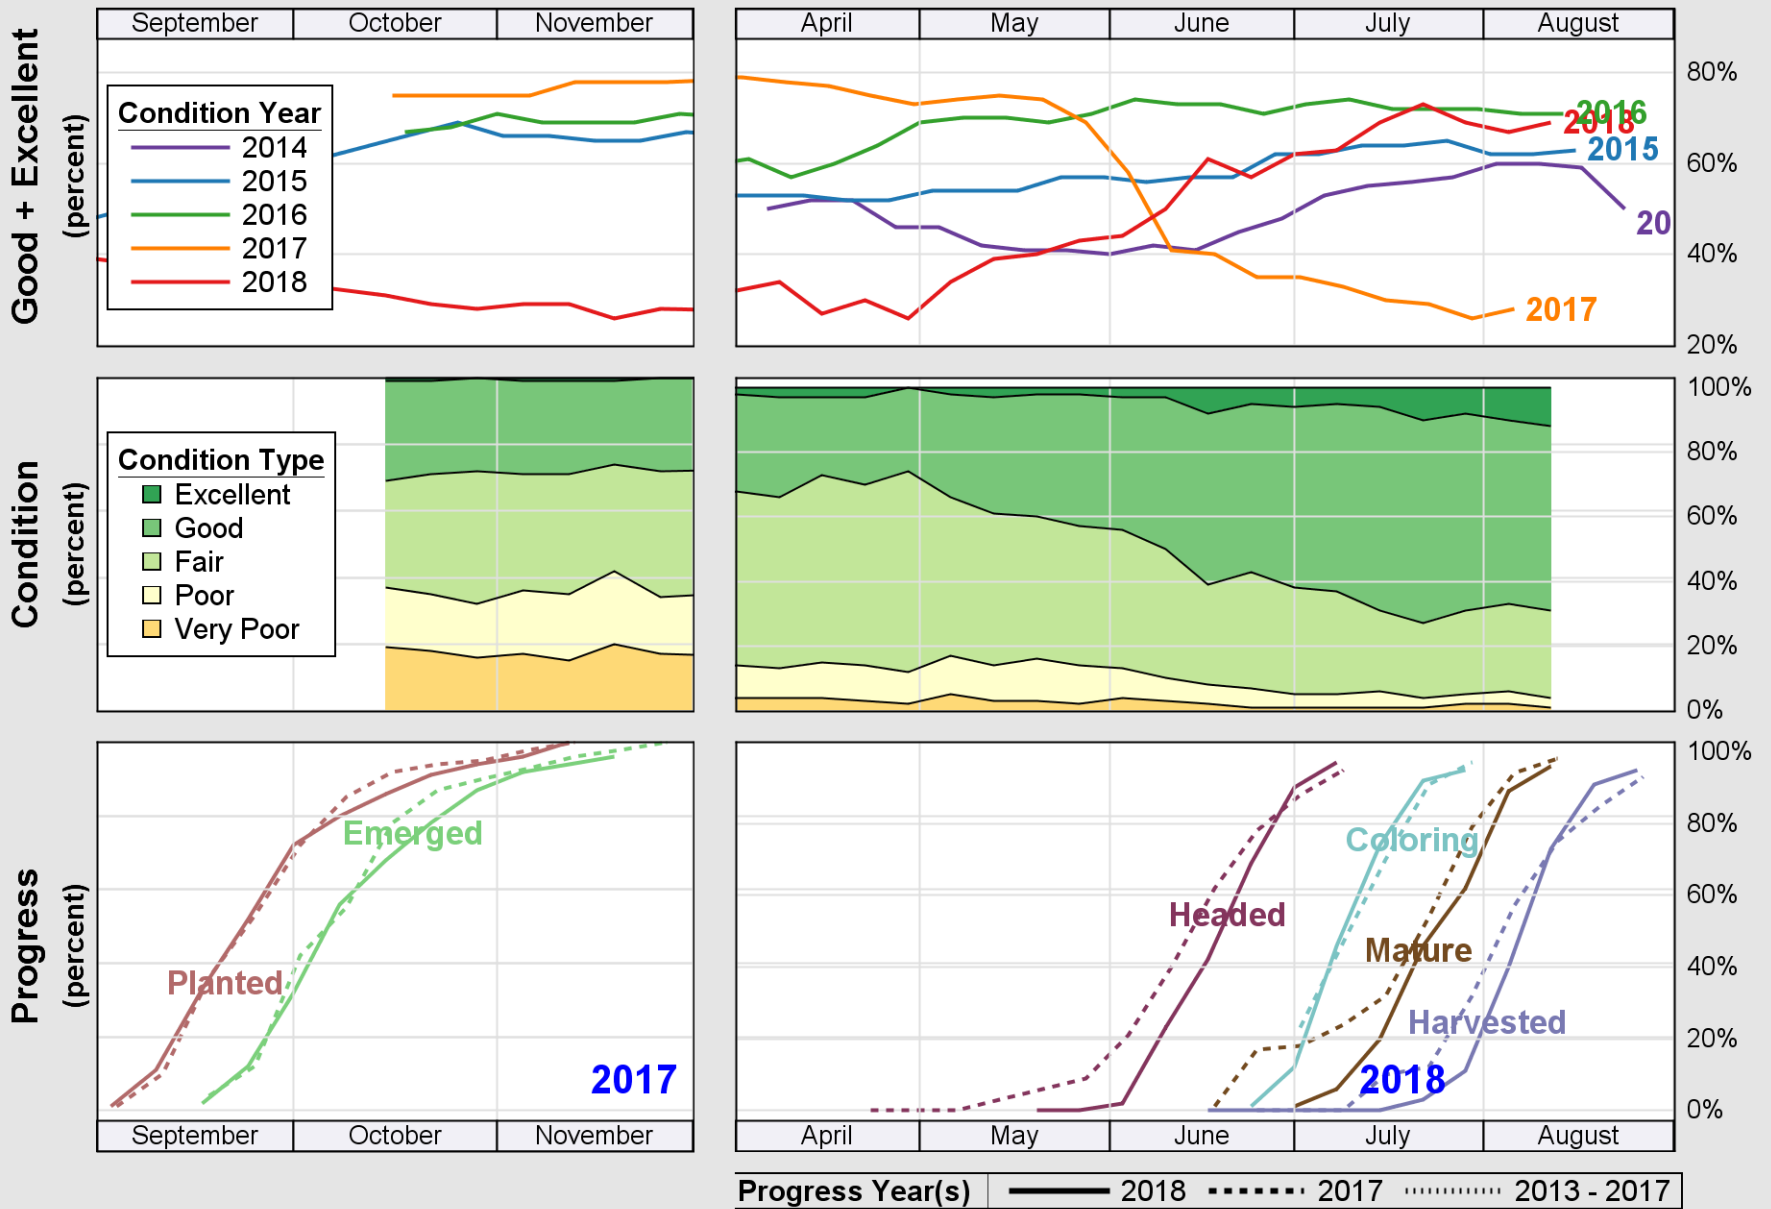

USDA

Crop Progress and Condition: Sugar Beets in North Dakota , 2018

NASS

Source: National Agricultural Statistics Service (NASS), Crop Progress Report

USDA

Crop Progress and Condition: Sunflower in North Dakota , 2018

NASS

Source: National Agricultural Statistics Service (NASS), Crop Progress Report

USDA

Crop Progress and Condition: Winter Wheat in North Dakota , 2018

NASS

Source: National Agricultural Statistics Service (NASS), Crop Progress Report