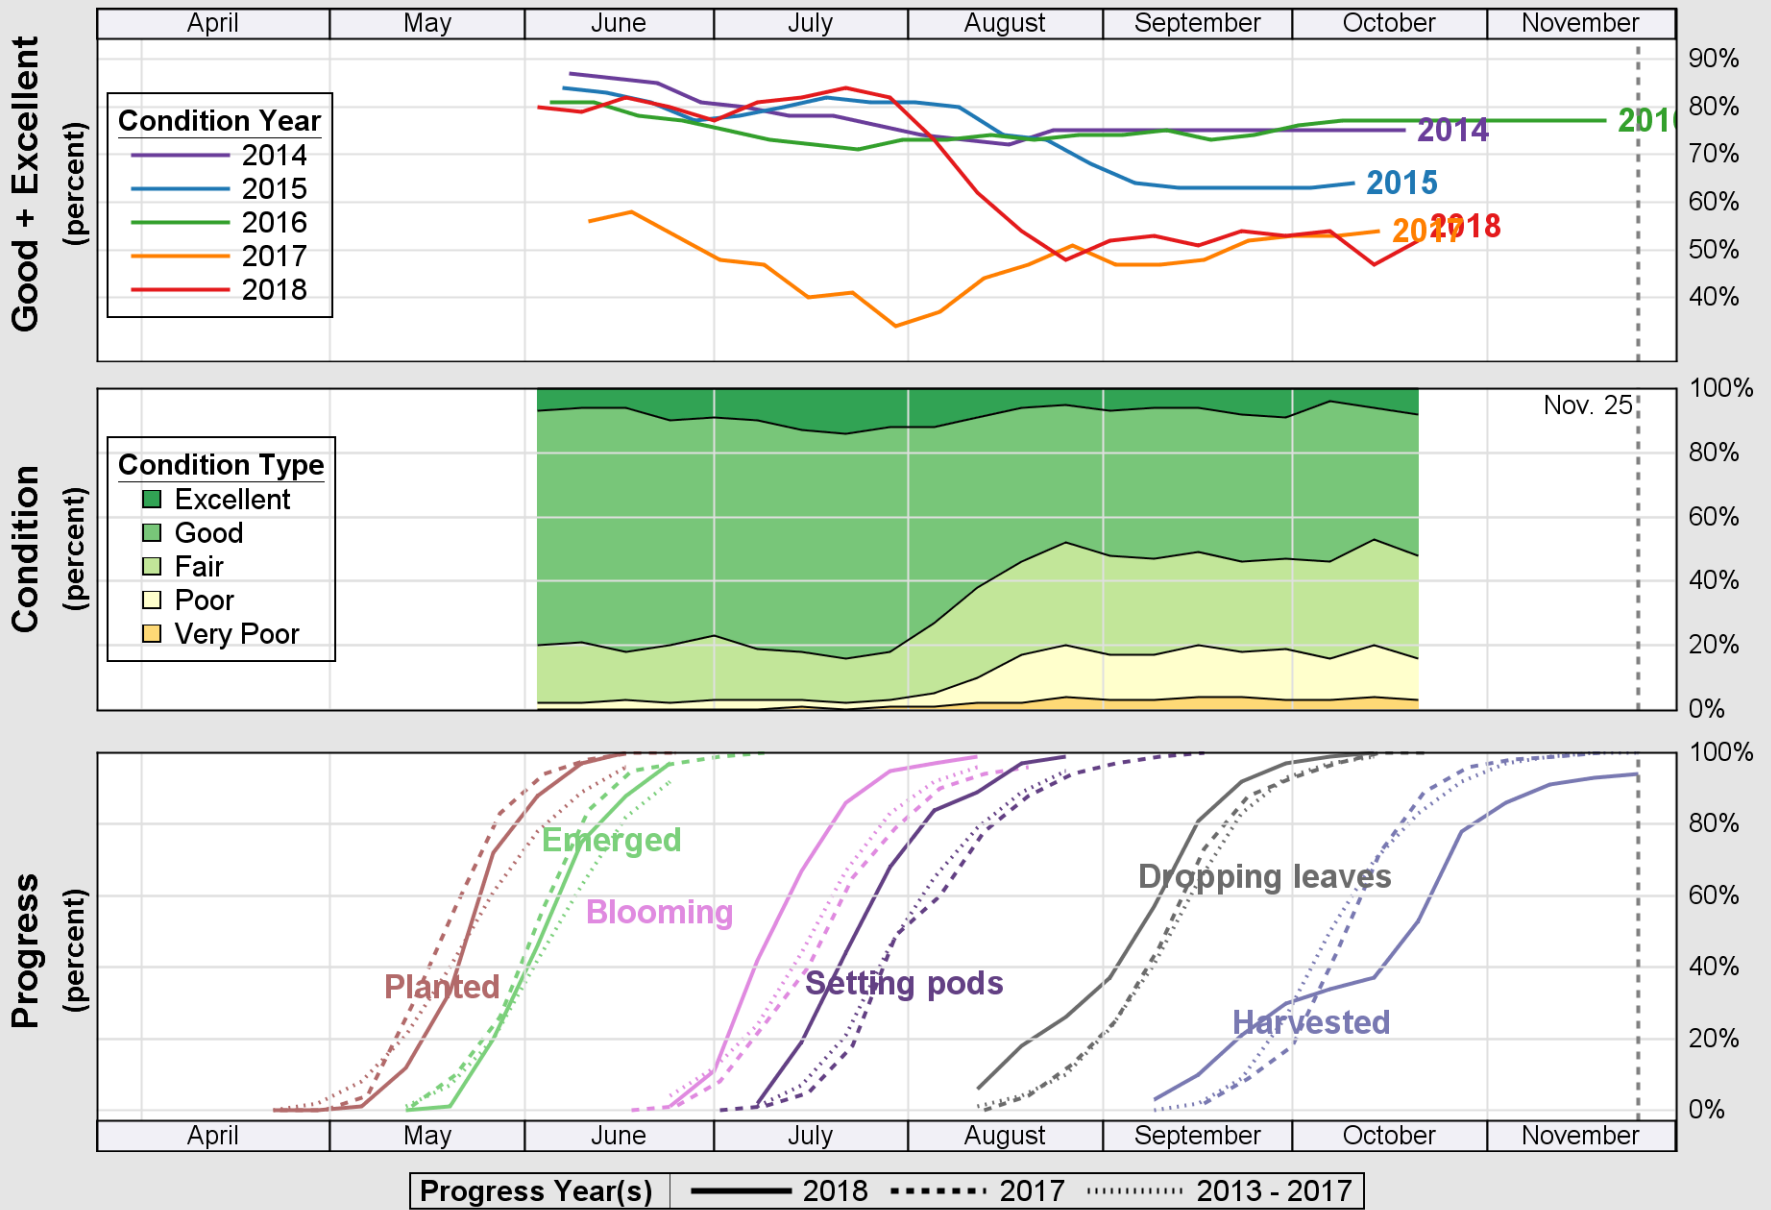

USDA Crop Progress and Condition: Pasture and Range in North Dakota , 2018 NASS

Source: National Agricultural Statistics Service (NASS), Crop Progress Report

USDA

Crop Progress and Condition: Soybeans in North Dakota , 2018

NASS

Source: National Agricultural Statistics Service (NASS), Crop Progress Report

USDA

Crop Progress and Condition: Spring Wheat in North Dakota , 2018

NASS

Source: National Agricultural Statistics Service (NASS), Crop Progress Report