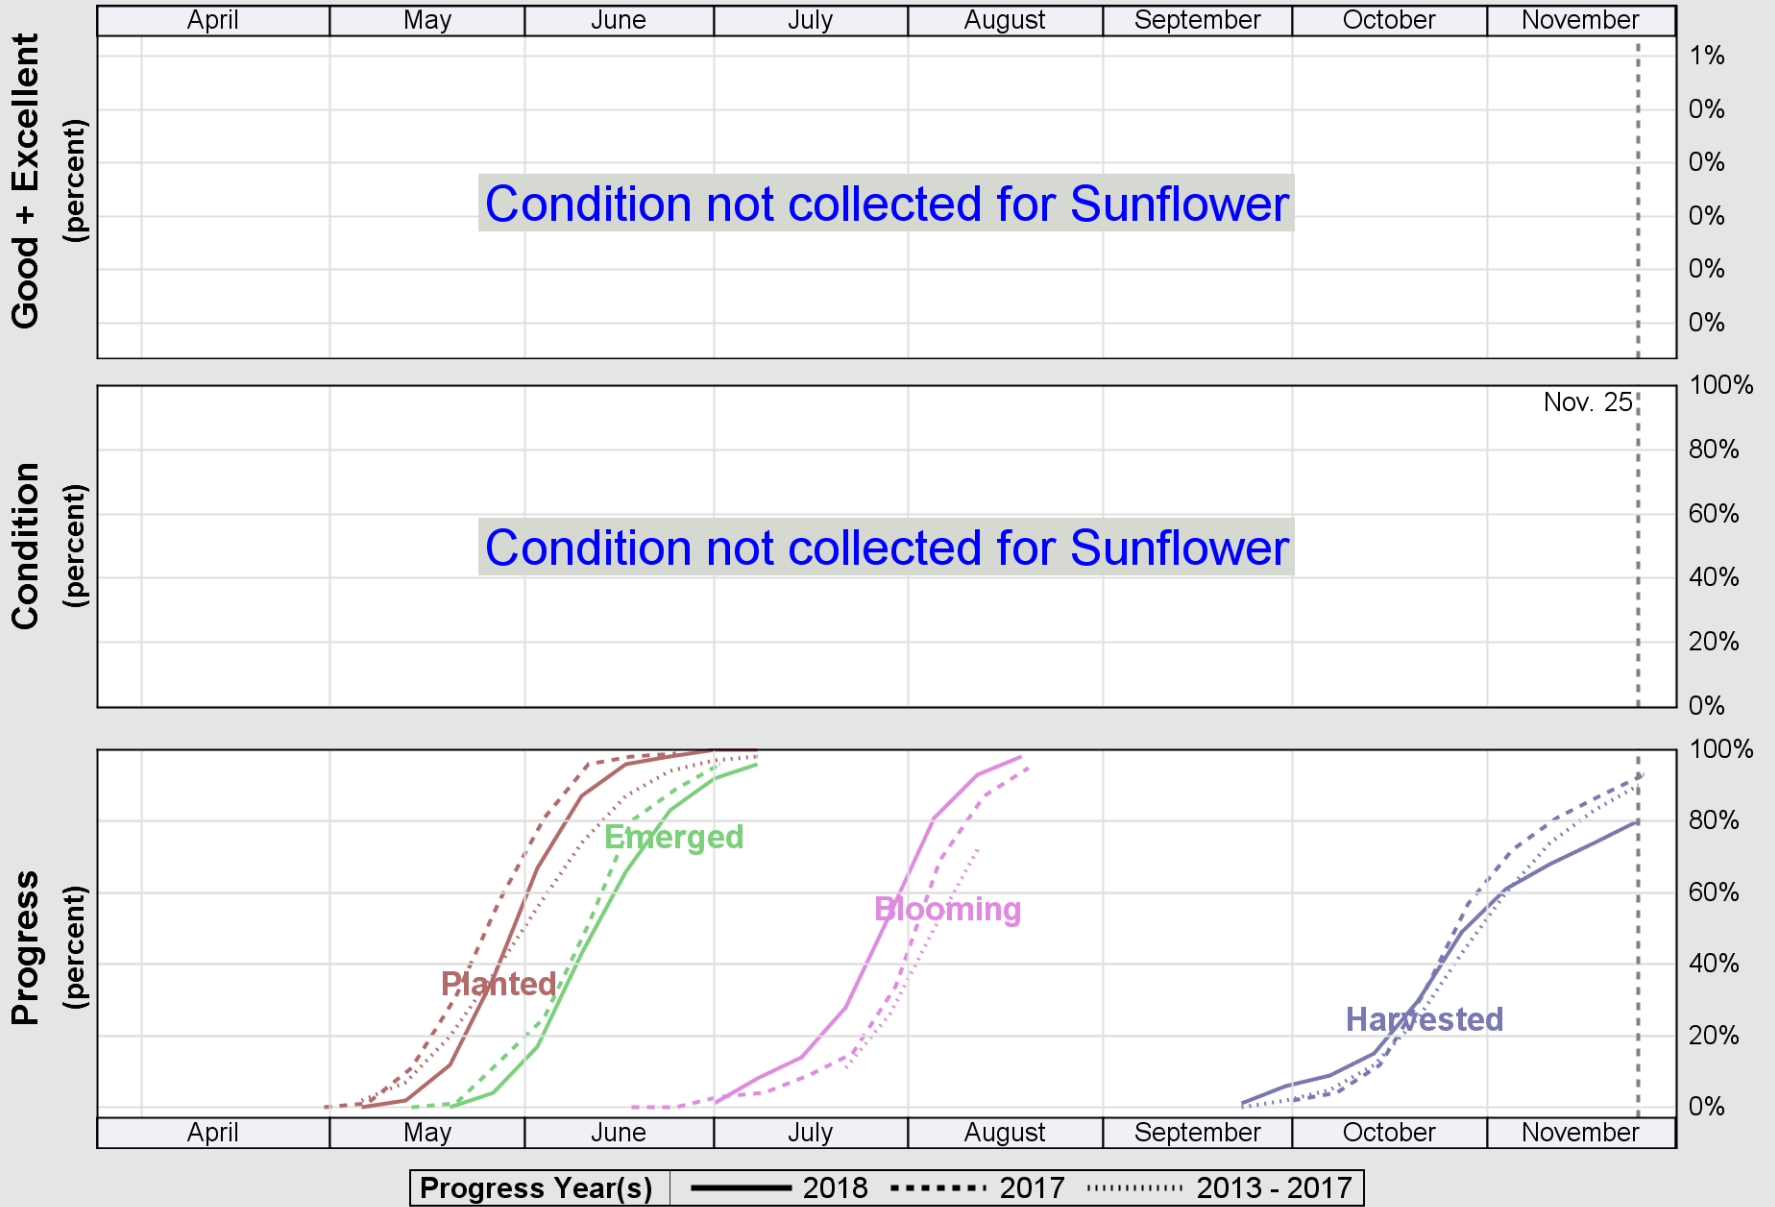

USDA

Crop Progress and Condition: Sunflower in North Dakota , 2018

NASS

Source: National Agricultural Statistics Service (NASS), Crop Progress Report