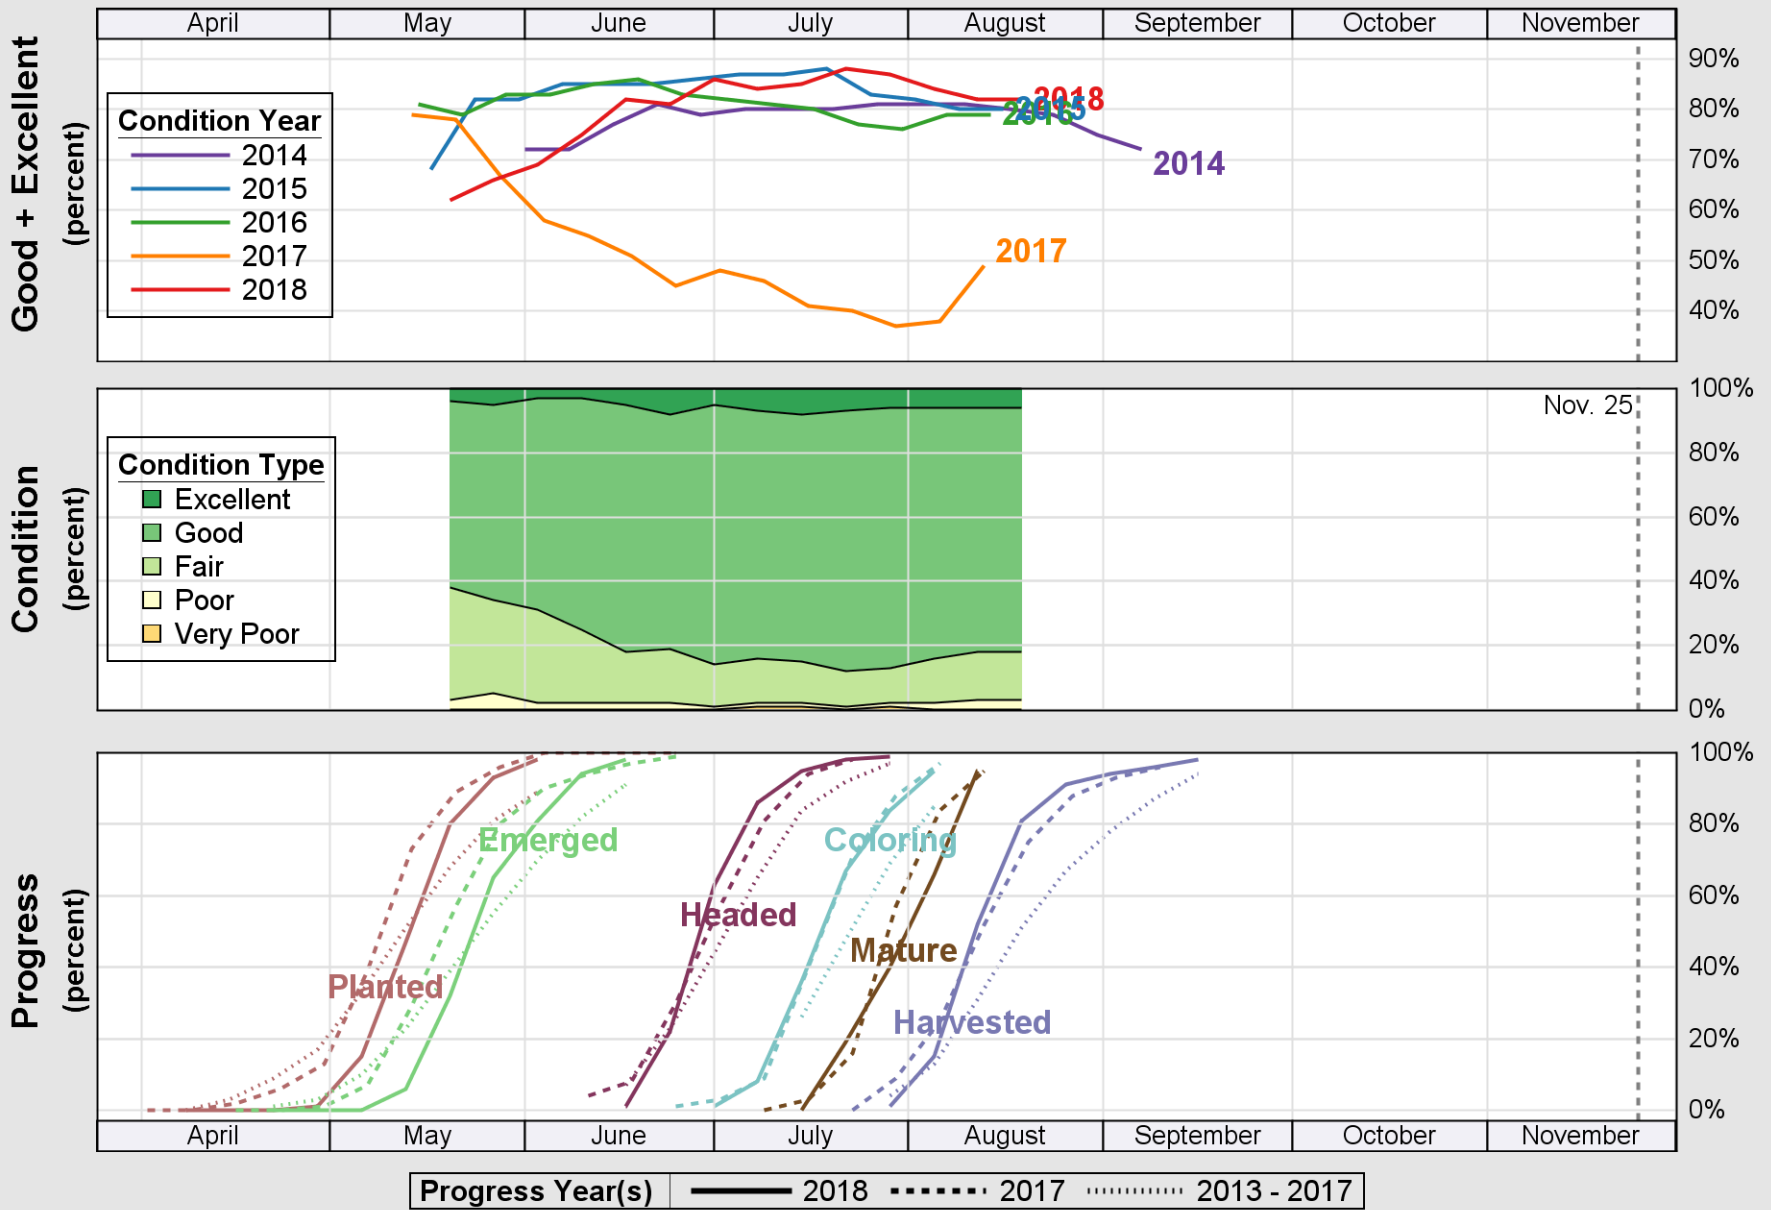

USDA

Crop Progress and Condition: Barley in North Dakota , 2018

NASS

Source: National Agricultural Statistics Service (NASS), Crop Progress Report

USDA

Crop Progress and Condition: Corn in North Dakota , 2018

NASS

Source: National Agricultural Statistics Service (NASS), Crop Progress Report

USDA

Crop Progress and Condition: Oats in North Dakota , 2018

NASS

Source: National Agricultural Statistics Service (NASS), Crop Progress Report

NASS

Source: National Agricultural Statistics Service (NASS), Crop Progress Report

USDA

Crop Progress and Condition: Spring Wheat in North Dakota , 2018

NASS

Source: National Agricultural Statistics Service (NASS), Crop Progress Report