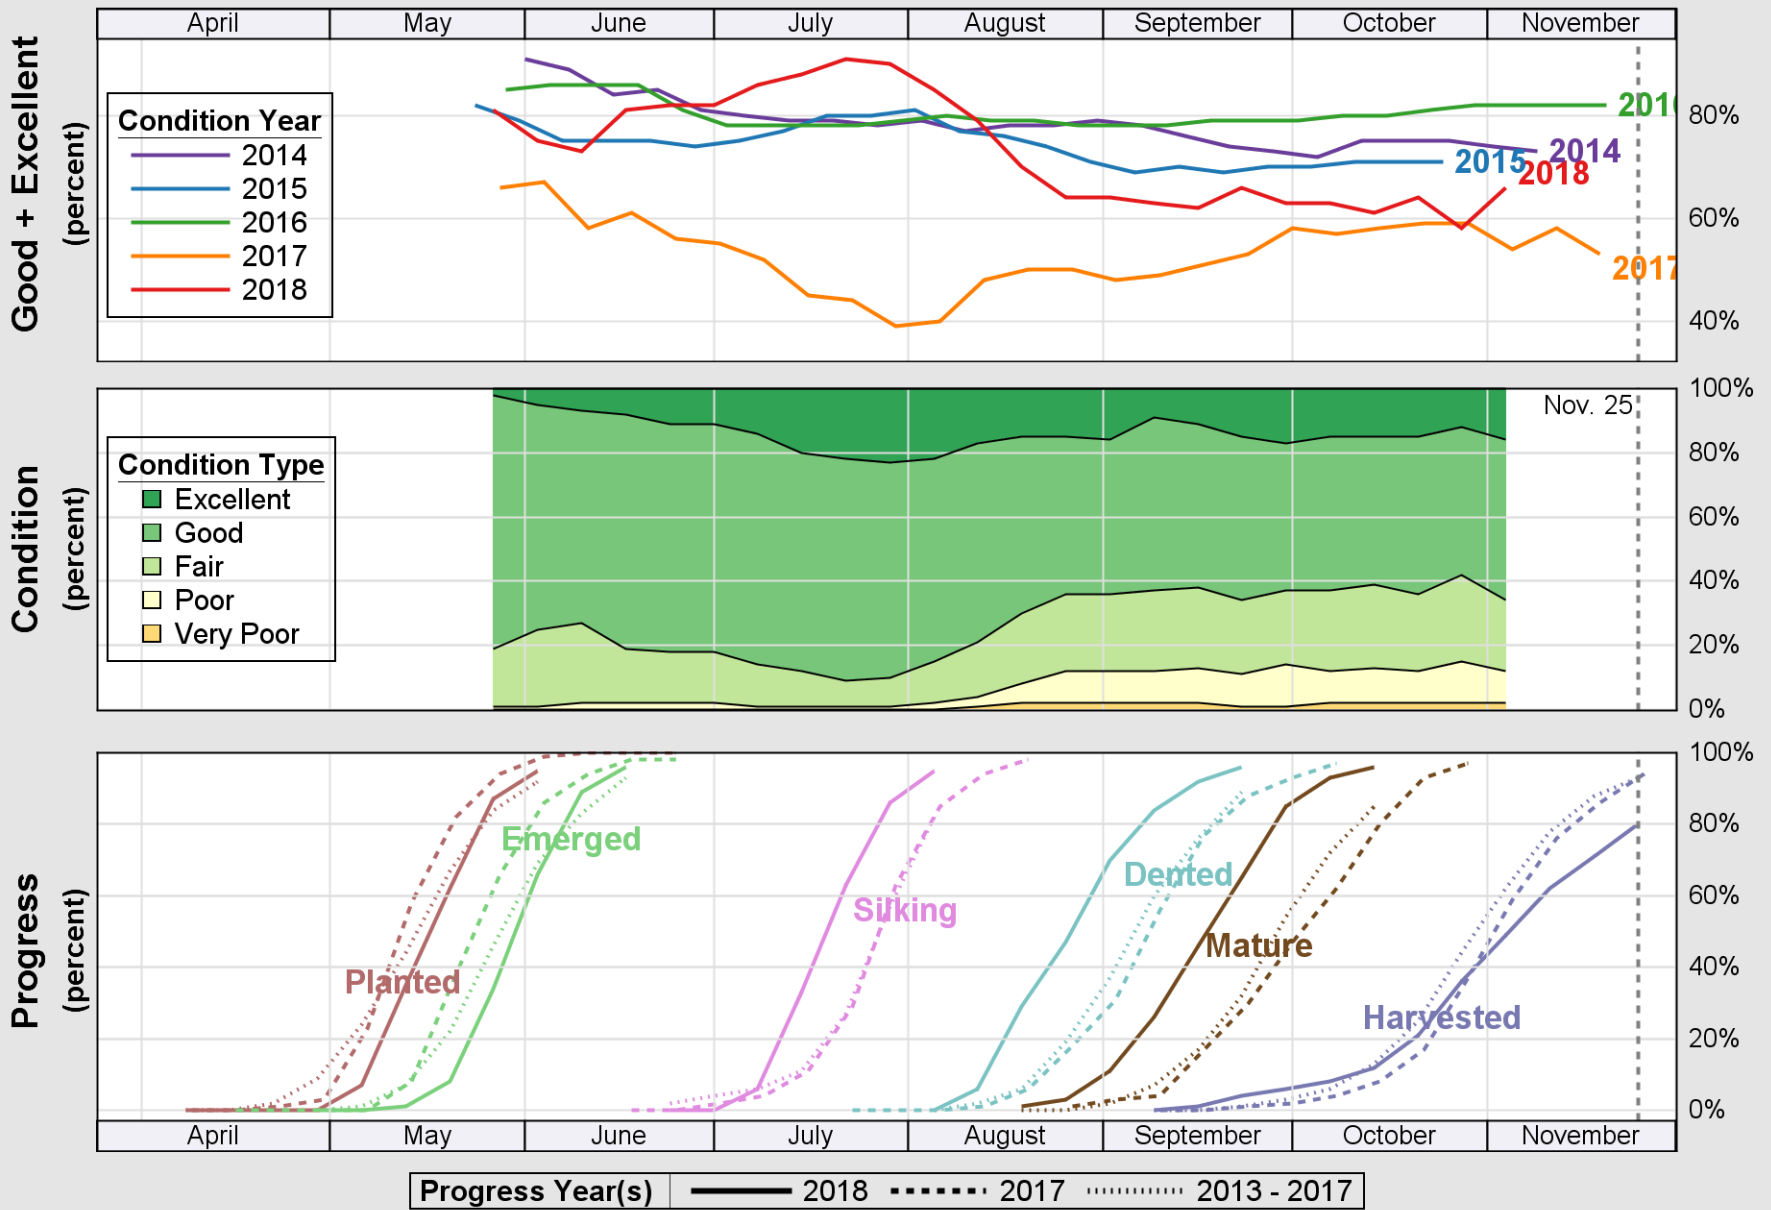

USDA

Crop Progress and Condition: Barley in North Dakota , 2018

NASS

Source: National Agricultural Statistics Service (NASS), Crop Progress Report

USDA

Crop Progress and Condition: Corn in North Dakota , 2018

NASS

Source: National Agricultural Statistics Service (NASS), Crop Progress Report

USDA

Crop Progress and Condition: Oats in North Dakota , 2018

NASS

Source: National Agricultural Statistics Service (NASS), Crop Progress Report

USDA Crop Progress and Condition: Pasture and Range in North Dakota , 2018 NASS

Source: National Agricultural Statistics Service (NASS), Crop Progress Report

USDA

Crop Progress and Condition: Soybeans in North Dakota , 2018

NASS

Source: National Agricultural Statistics Service (NASS), Crop Progress Report

USDA

Crop Progress and Condition: Spring Wheat in North Dakota , 2018

NASS

Source: National Agricultural Statistics Service (NASS), Crop Progress Report