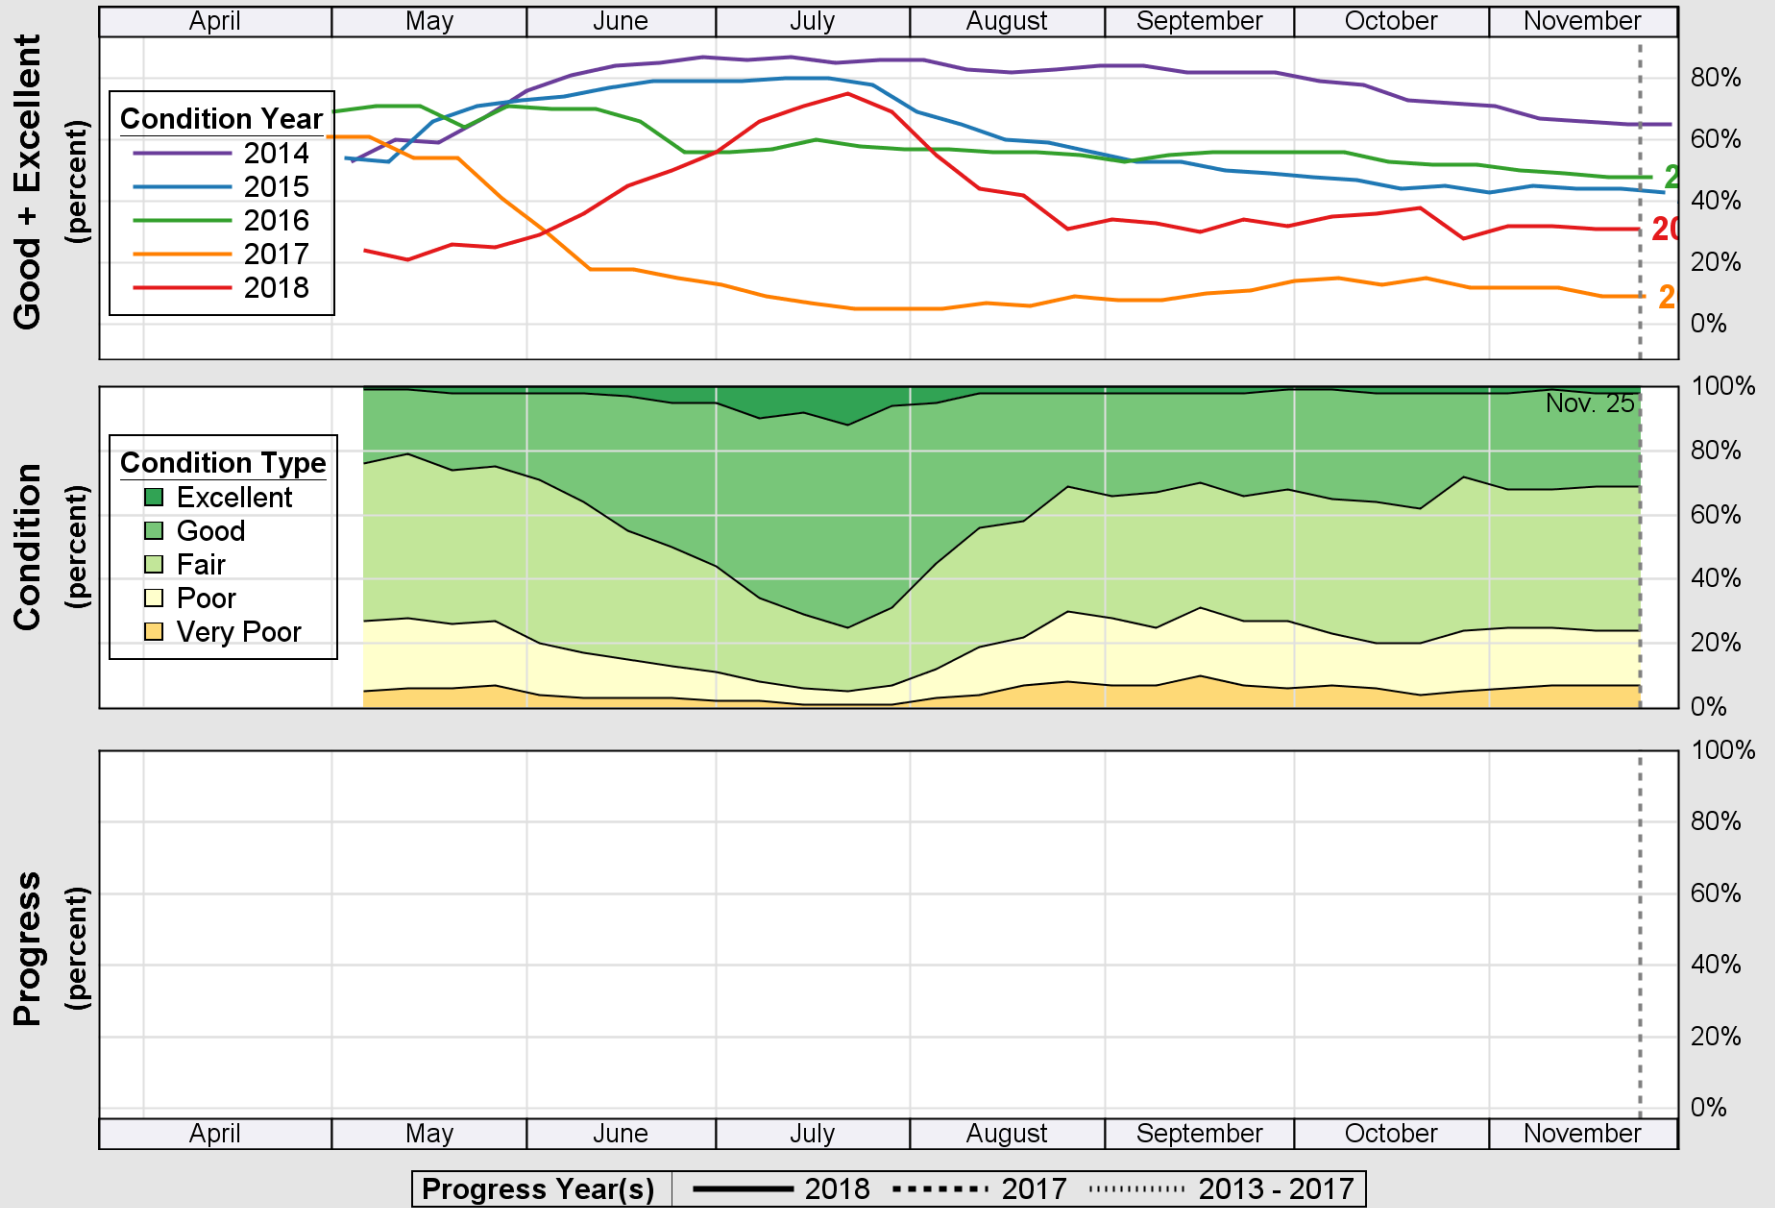

USDA

Crop Progress and Condition: Barley in North Dakota , 2018

NASS

Source: National Agricultural Statistics Service (NASS), Crop Progress Report

USDA

Crop Progress and Condition: Corn in North Dakota , 2018

NASS

Source: National Agricultural Statistics Service (NASS), Crop Progress Report

USDA

Crop Progress and Condition: Oats in North Dakota , 2018

NASS

Source: National Agricultural Statistics Service (NASS), Crop Progress Report

USDA Crop Progress and Condition: Pasture and Range in North Dakota , 2018 NASS

Source: National Agricultural Statistics Service (NASS), Crop Progress Report

USDA

Crop Progress and Condition: Soybeans in North Dakota , 2018

NASS

Source: National Agricultural Statistics Service (NASS), Crop Progress Report

USDA

Crop Progress and Condition: Spring Wheat in North Dakota , 2018

NASS

Source: National Agricultural Statistics Service (NASS), Crop Progress Report