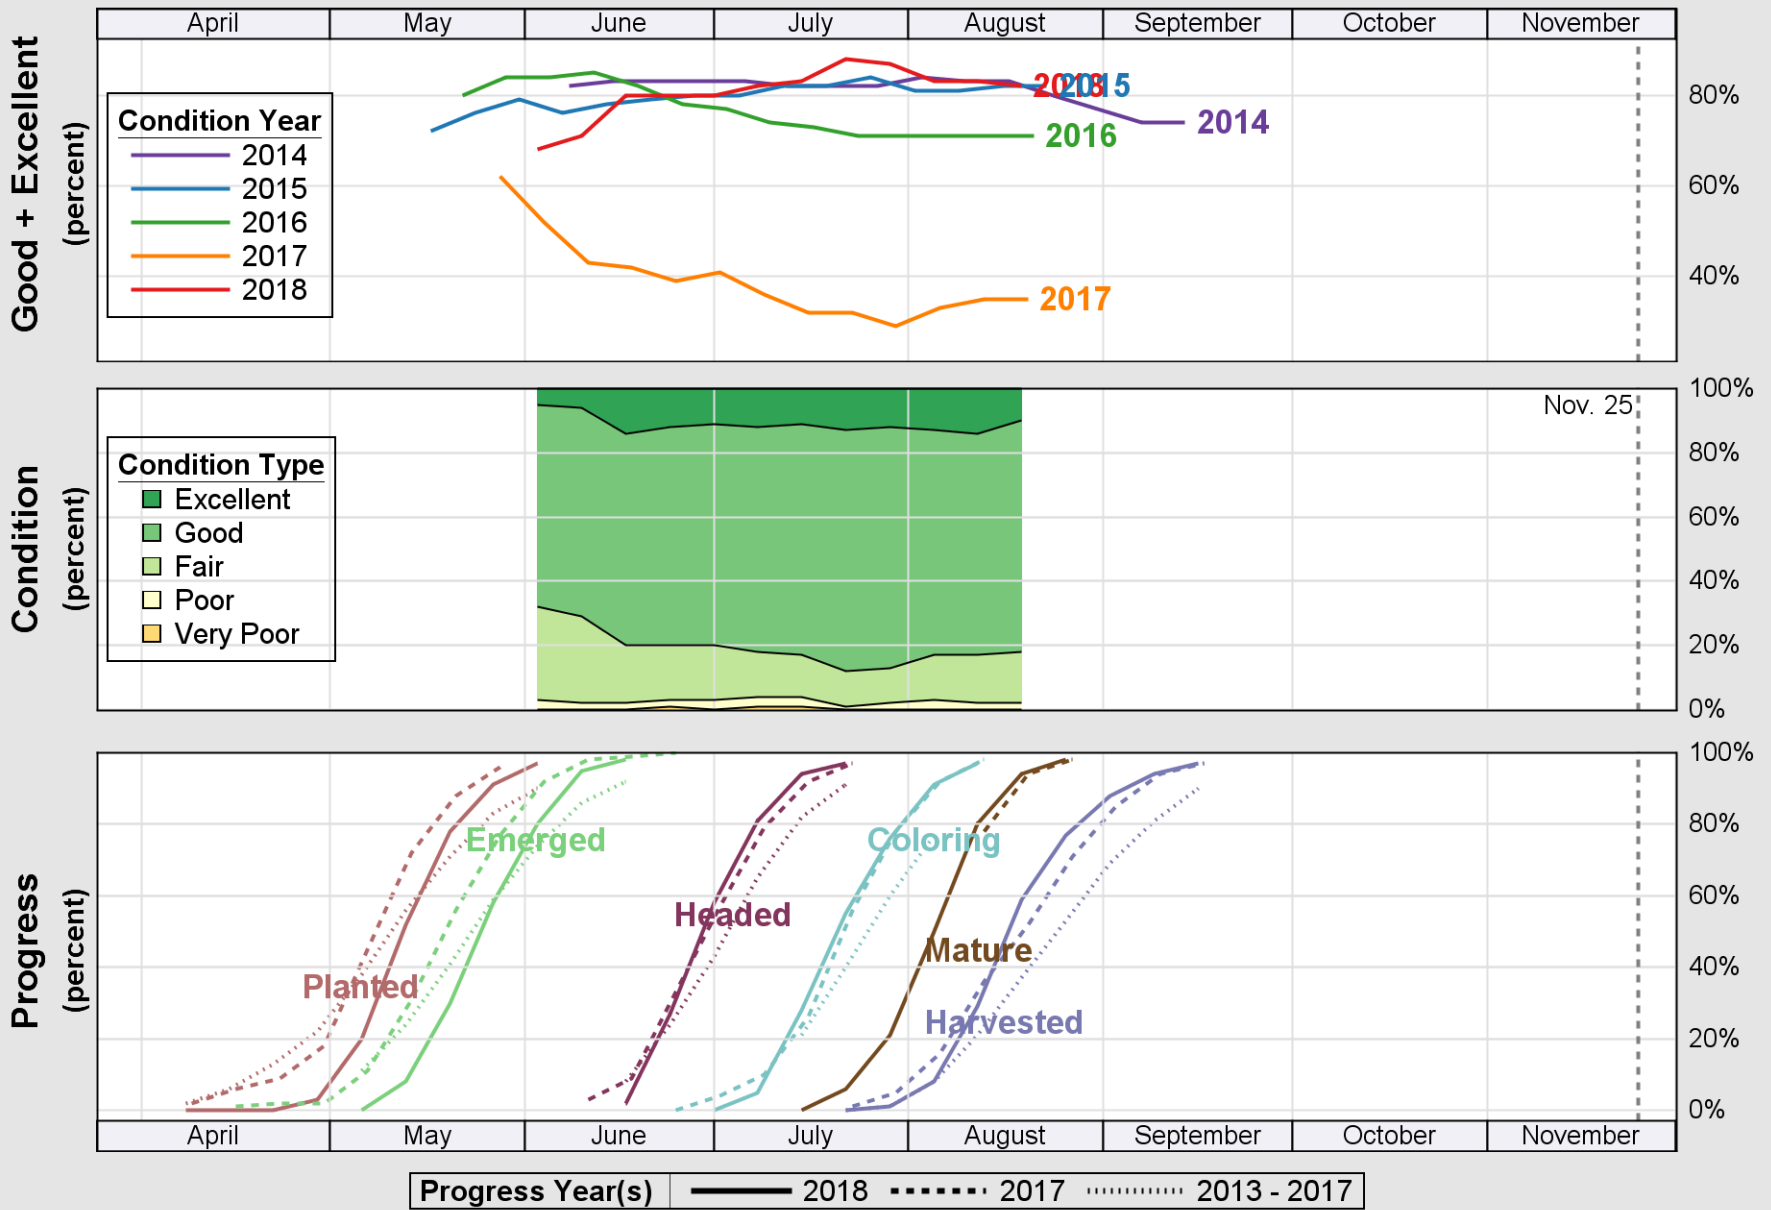

NASS

Source: National Agricultural Statistics Service (NASS), Crop Progress Report

USDA

Crop Progress and Condition: Spring Wheat in North Dakota , 2018

NASS

Source: National Agricultural Statistics Service (NASS), Crop Progress Report

USDA

Crop Progress and Condition: Sugar Beets in North Dakota , 2018

NASS

Source: National Agricultural Statistics Service (NASS), Crop Progress Report

USDA

Crop Progress and Condition: Sunflower in North Dakota , 2018