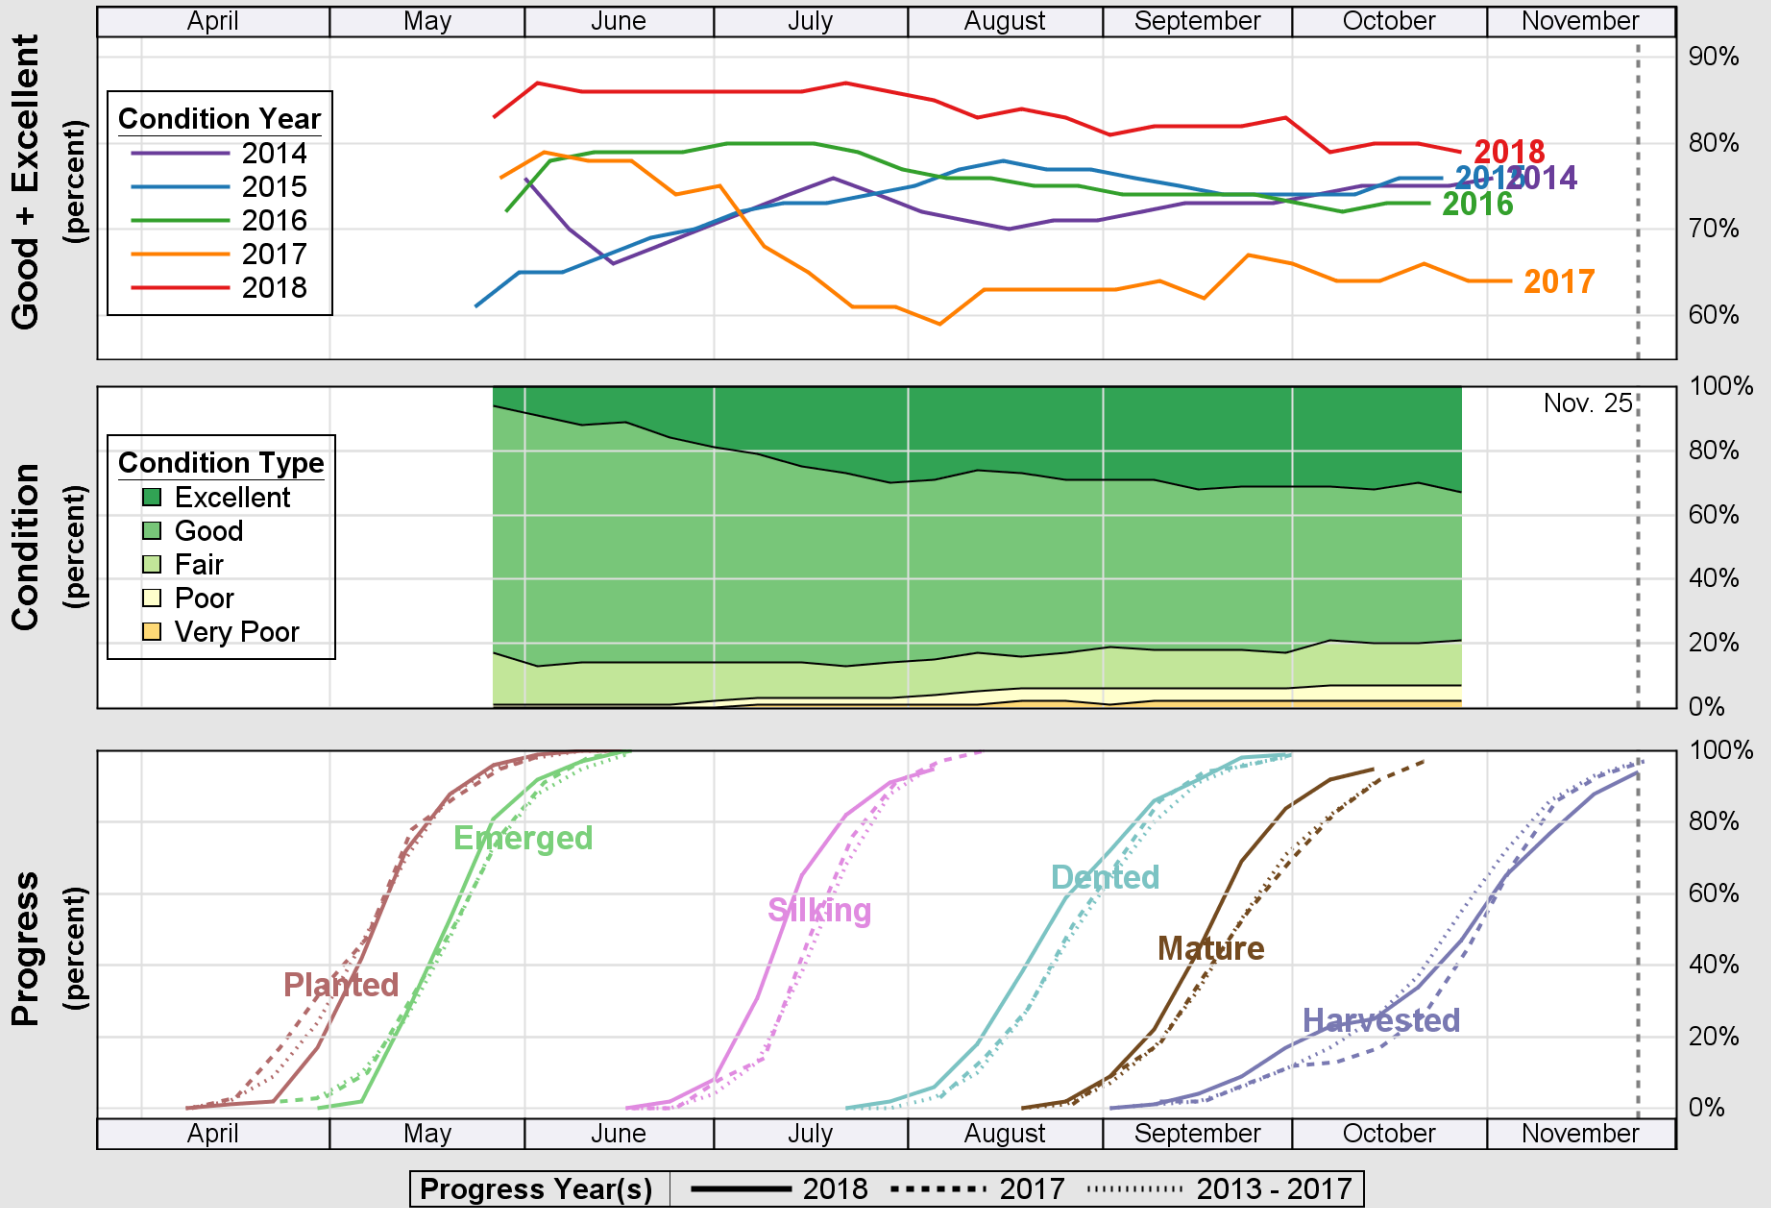

USDA

Crop Progress and Condition: Corn in Nebraska, 2018

NASS

Source: National Agricultural Statistics Service (NASS), Crop Progress Report

USDA

Crop Progress and Condition: Oats in Nebraska , 2018

NASS

Source: National Agricultural Statistics Service (NASS), Crop Progress Report

USDA

Crop Progress and Condition: Pasture and Range in Nebraska , 2018

NASS

Source: National Agricultural Statistics Service (NASS), Crop Progress Report

USDA

Crop Progress and Condition: Sorghum in Nebraska, 2018

NASS

Source: National Agricultural Statistics Service (NASS), Crop Progress Report

USDA

Crop Progress and Condition: Soybeans in Nebraska , 2018

NASS

Source: National Agricultural Statistics Service (NASS), Crop Progress Report