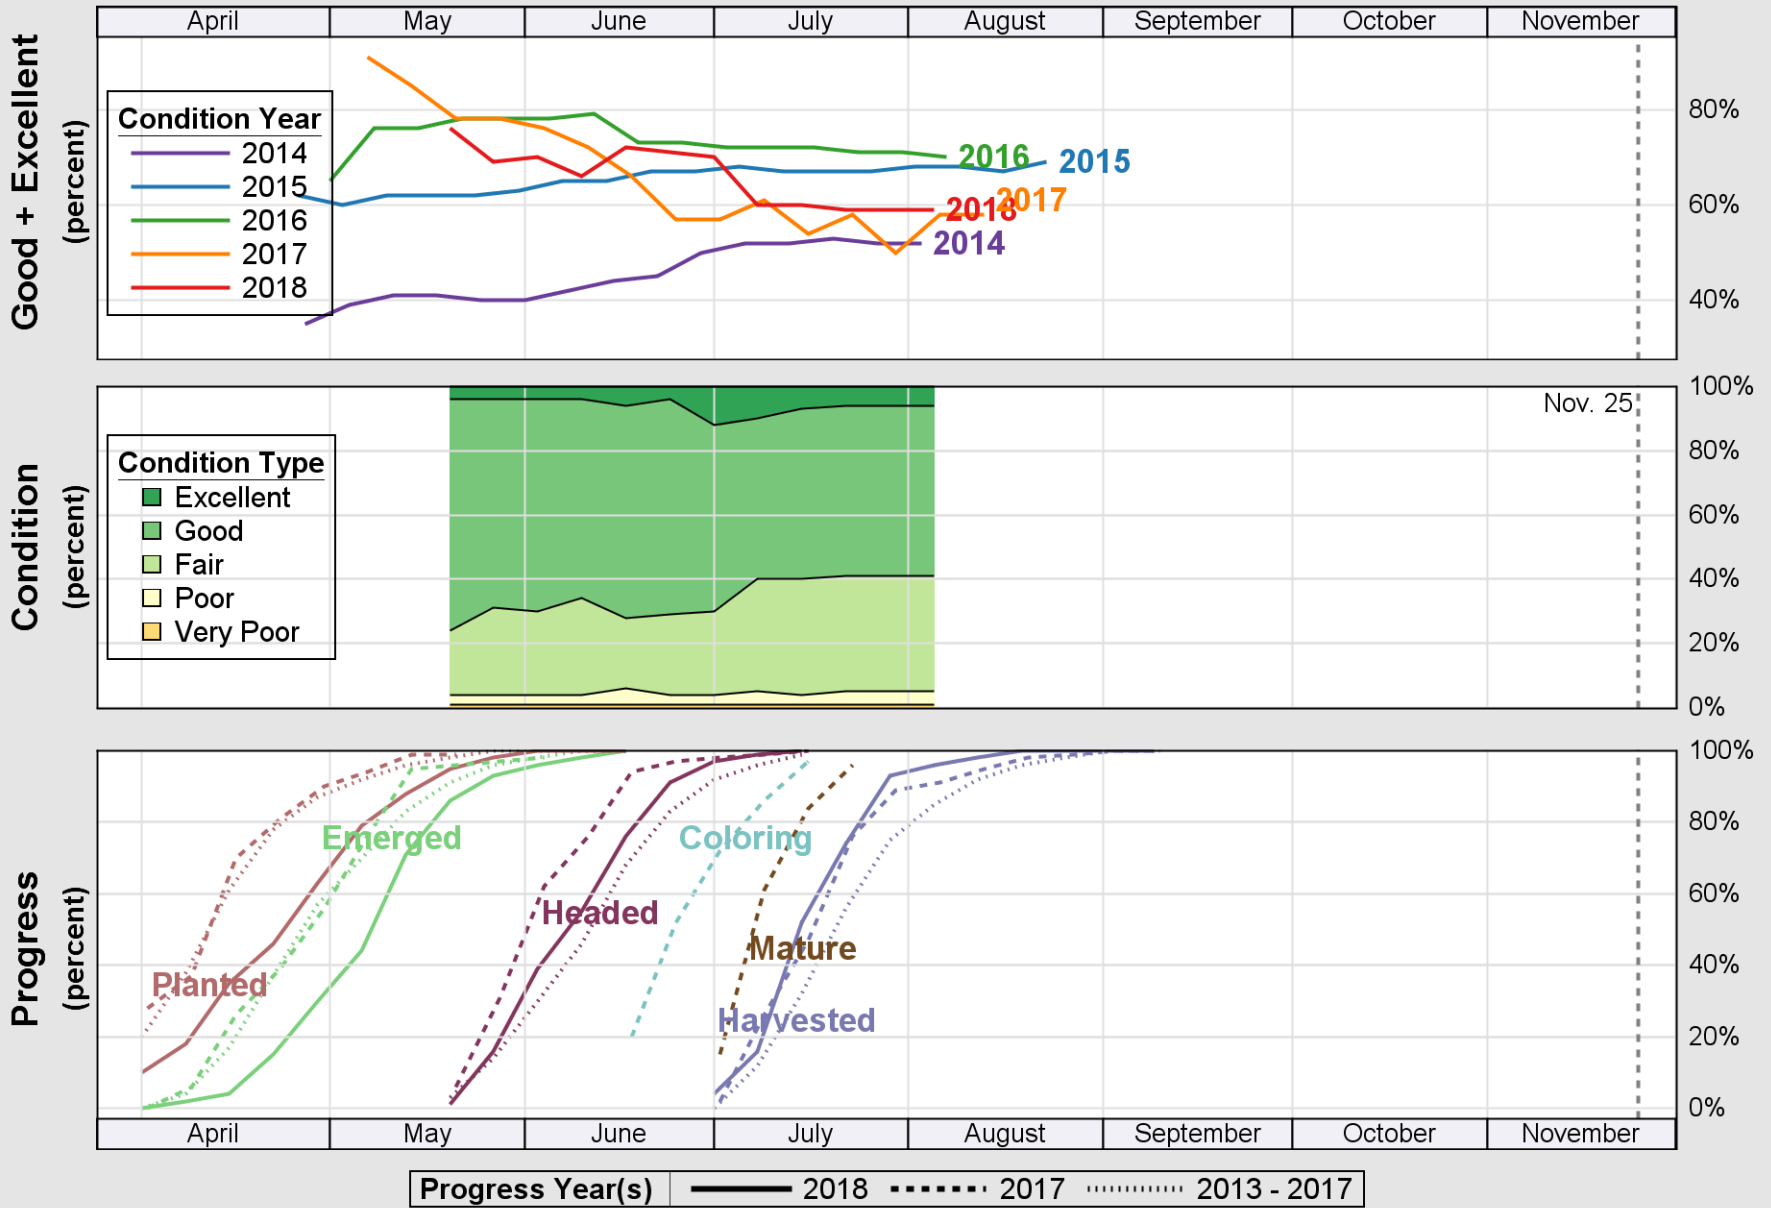

USDA

Crop Progress and Condition: Corn in Nebraska, 2018

NASS

Source: National Agricultural Statistics Service (NASS), Crop Progress Report

USDA

Crop Progress and Condition: Oats in Nebraska , 2018

NASS

Source: National Agricultural Statistics Service (NASS), Crop Progress Report

USDA

Crop Progress and Condition: Pasture and Range in Nebraska , 2018

NASS

Source: National Agricultural Statistics Service (NASS), Crop Progress Report

USDA

Crop Progress and Condition: Sorghum in Nebraska, 2018