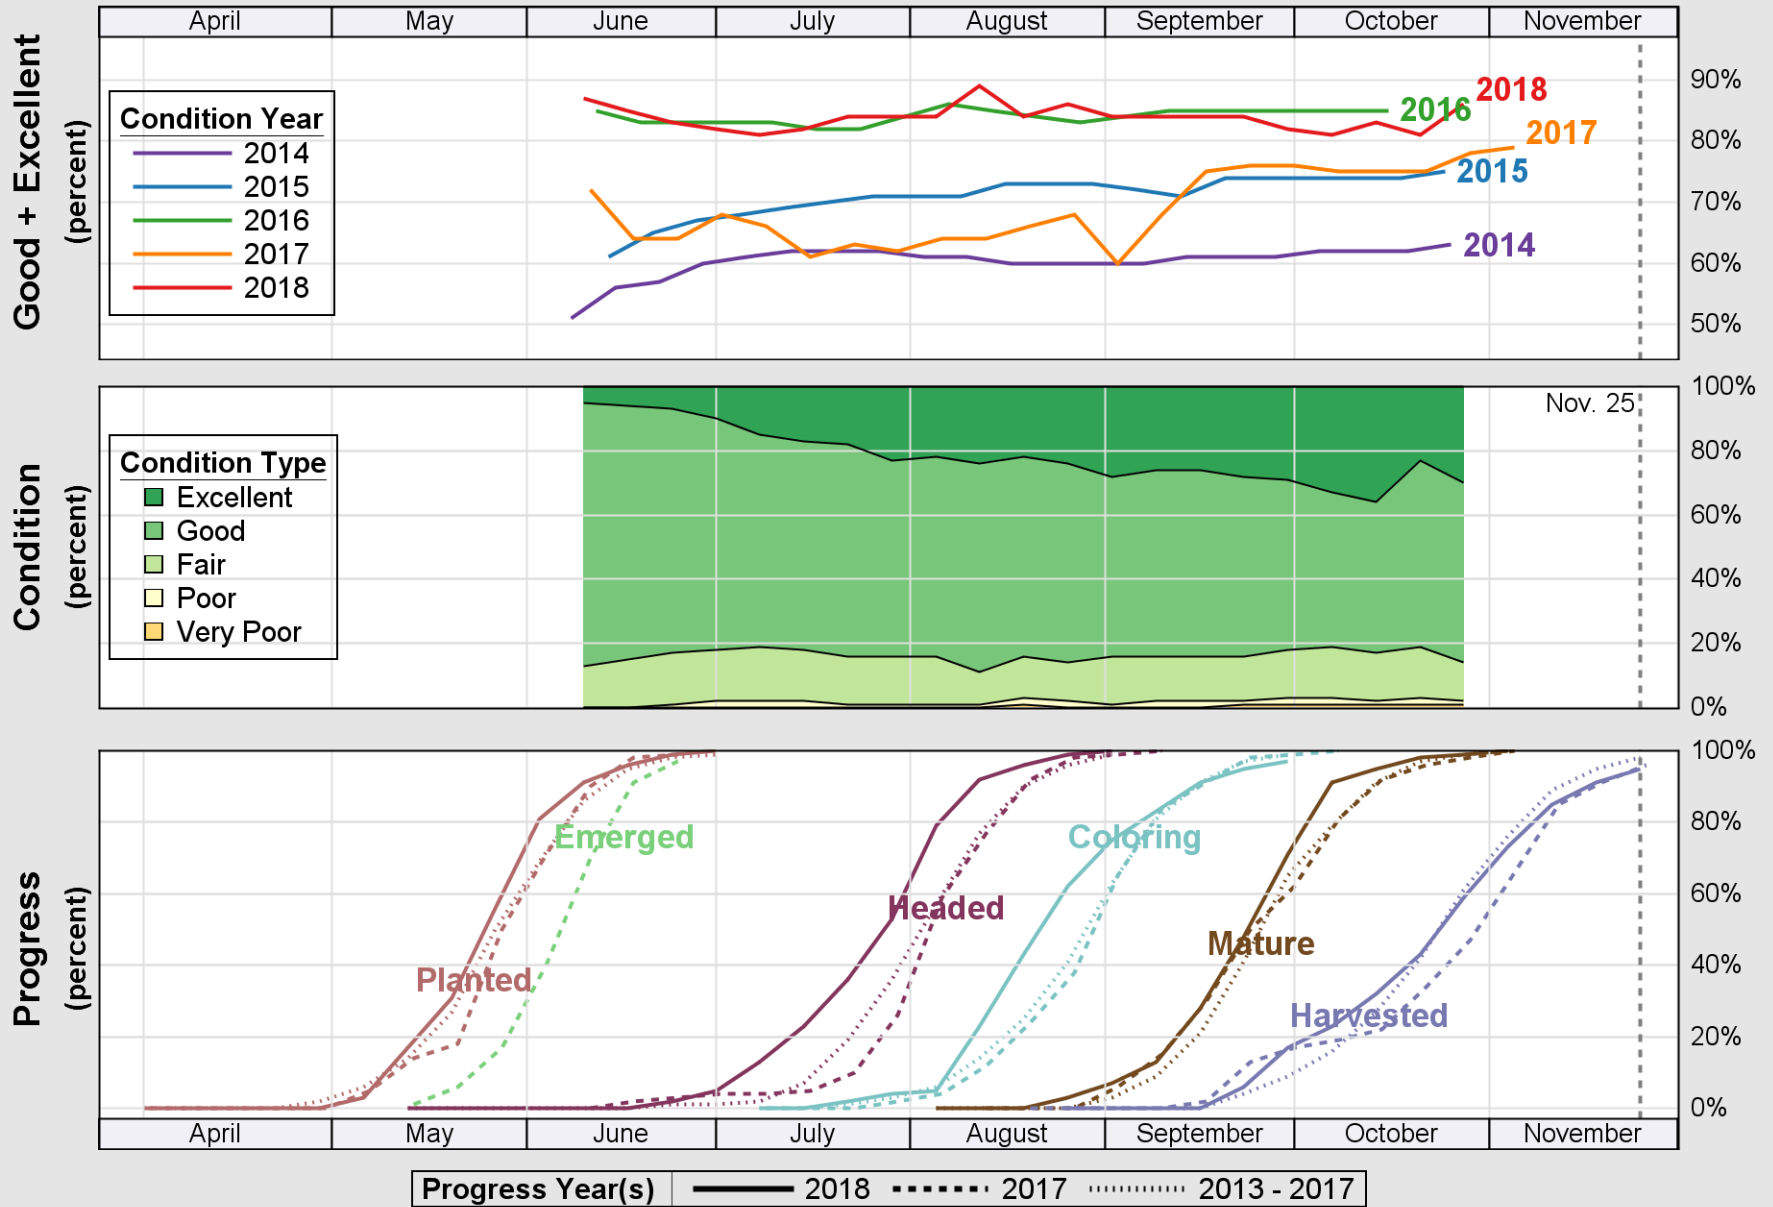

USDA

Crop Progress and Condition: Corn in Nebraska, 2018

NASS

Source: National Agricultural Statistics Service (NASS), Crop Progress Report

USDA

Crop Progress and Condition: Oats in Nebraska , 2018

NASS

Source: National Agricultural Statistics Service (NASS), Crop Progress Report

USDA

Crop Progress and Condition: Pasture and Range in Nebraska , 2018

NASS

Source: National Agricultural Statistics Service (NASS), Crop Progress Report

USDA

Crop Progress and Condition: Sorghum in Nebraska, 2018

NASS

Source: National Agricultural Statistics Service (NASS), Crop Progress Report

USDA

Crop Progress and Condition: Soybeans in Nebraska , 2018

NASS

Source: National Agricultural Statistics Service (NASS), Crop Progress Report