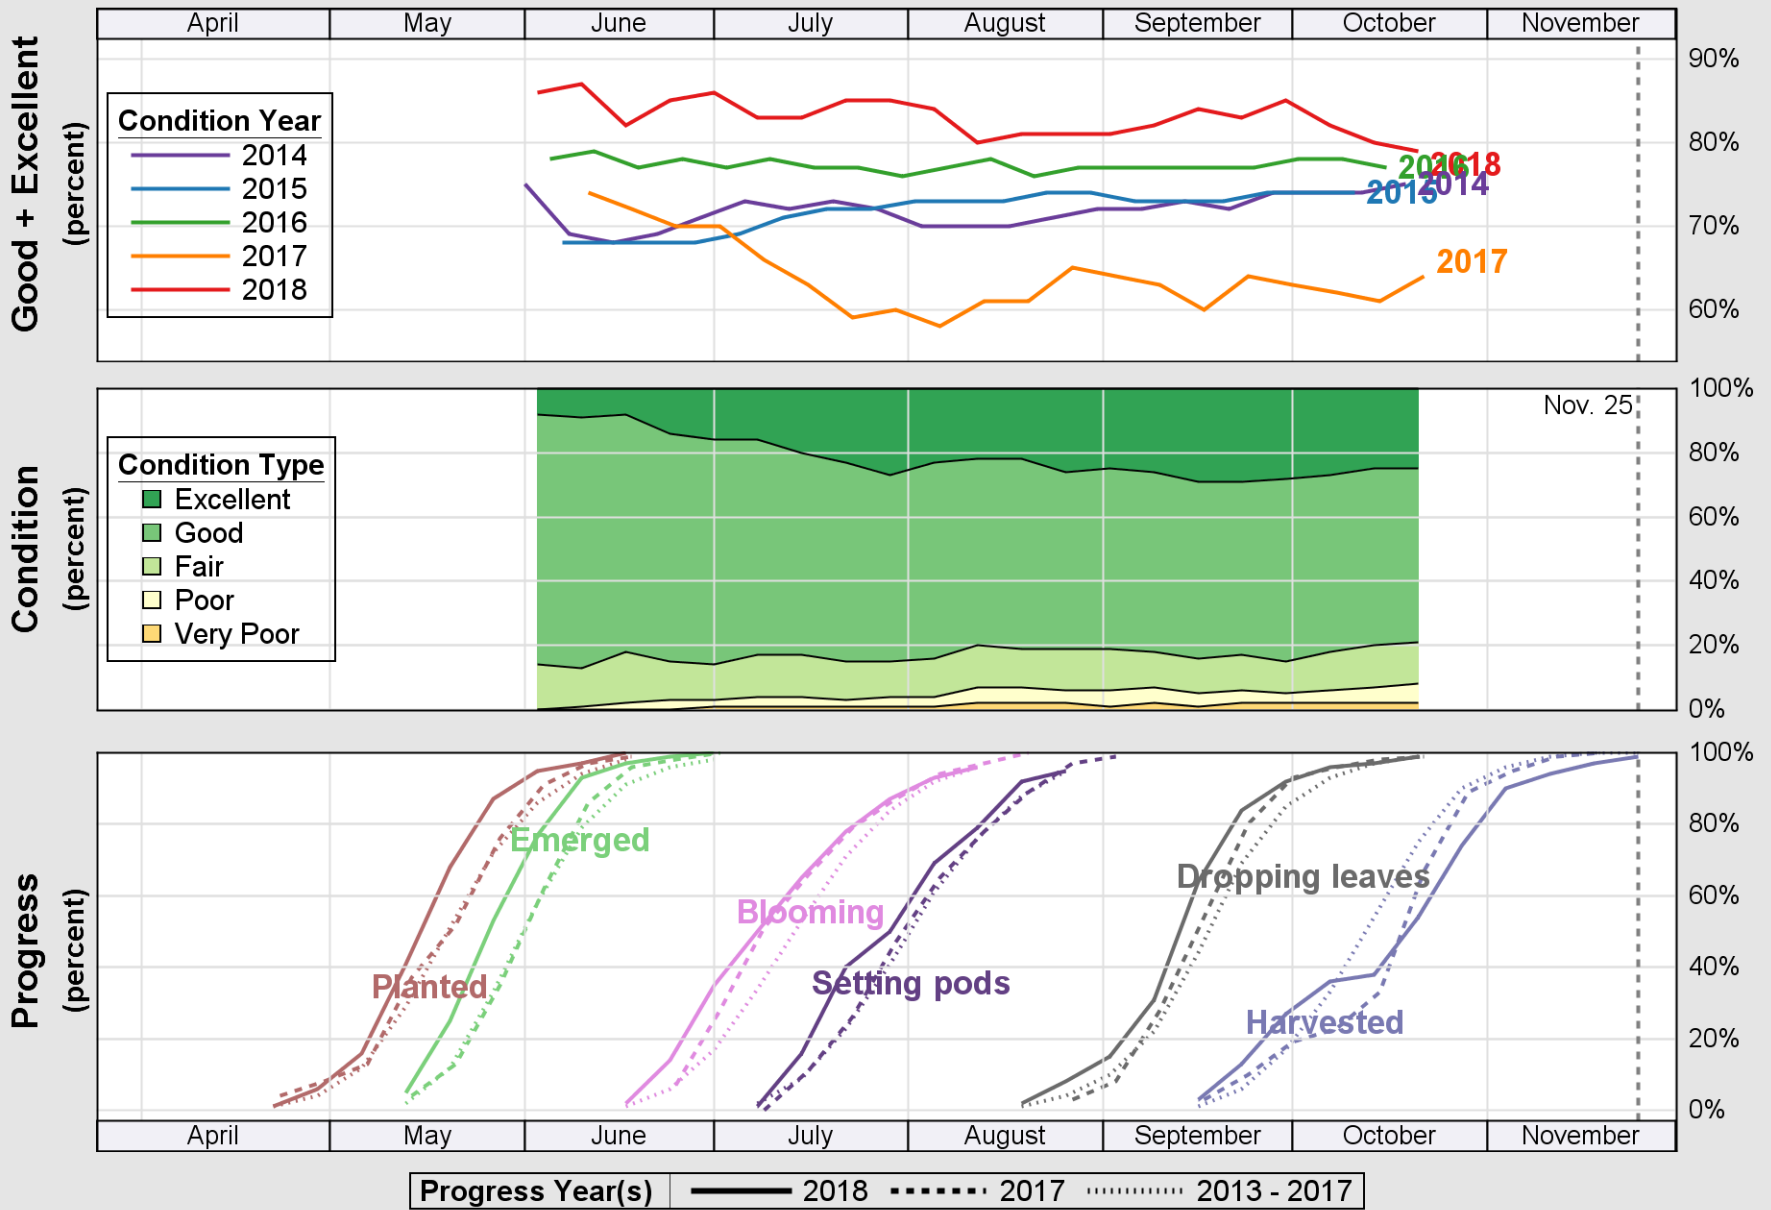

USDA

Crop Progress and Condition: Pasture and Range in Nebraska , 2018

NASS

Source: National Agricultural Statistics Service (NASS), Crop Progress Report

USDA

Crop Progress and Condition: Sorghum in Nebraska, 2018

NASS

Source: National Agricultural Statistics Service (NASS), Crop Progress Report

USDA

Crop Progress and Condition: Soybeans in Nebraska , 2018

NASS

Source: National Agricultural Statistics Service (NASS), Crop Progress Report

USDA

Crop Progress and Condition: Winter Wheat in Nebraska , 2018

NASS

Source: National Agricultural Statistics Service (NASS), Crop Progress Report