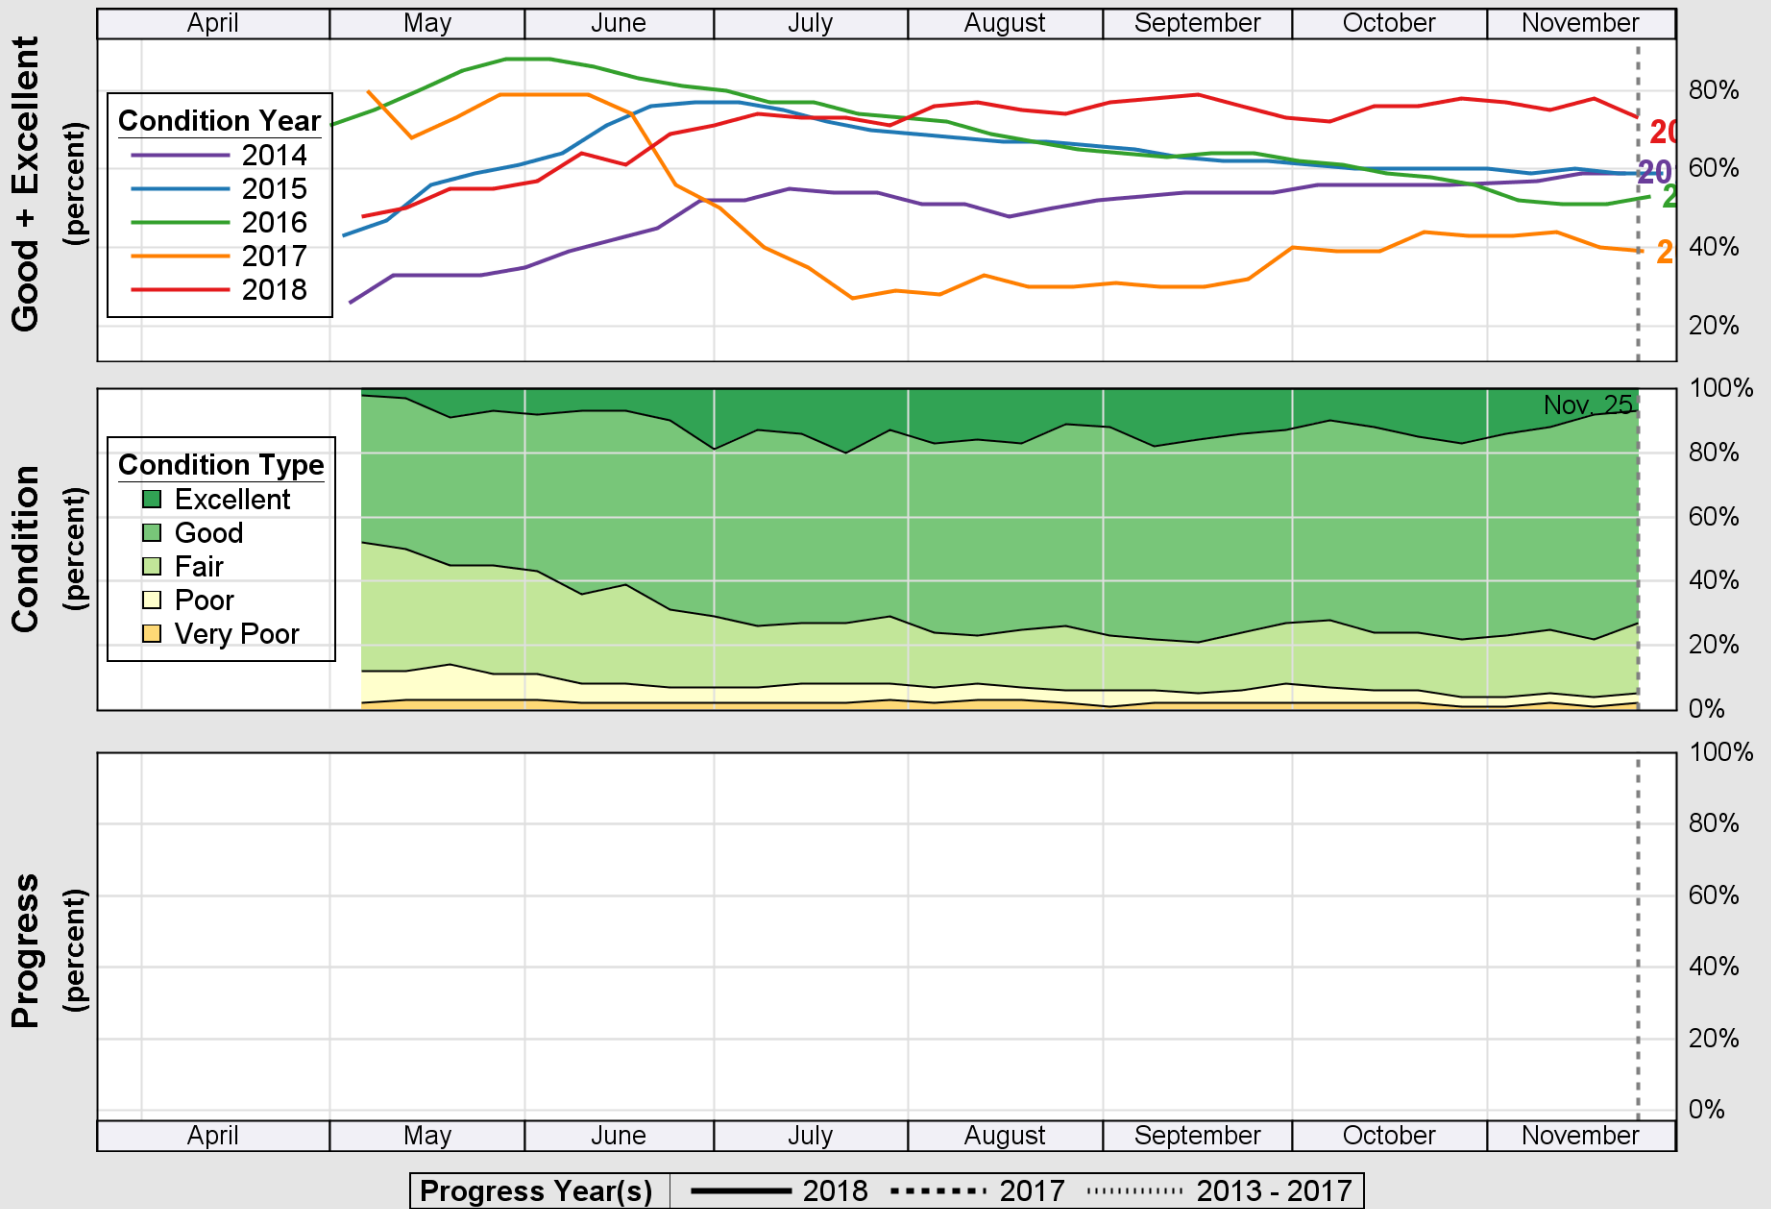

USDA

Crop Progress and Condition: Corn in Nebraska, 2018

NASS

Source: National Agricultural Statistics Service (NASS), Crop Progress Report

USDA

Crop Progress and Condition: Oats in Nebraska , 2018

NASS

Source: National Agricultural Statistics Service (NASS), Crop Progress Report

USDA

Crop Progress and Condition: Pasture and Range in Nebraska , 2018

NASS

Source: National Agricultural Statistics Service (NASS), Crop Progress Report

USDA

Crop Progress and Condition: Sorghum in Nebraska, 2018