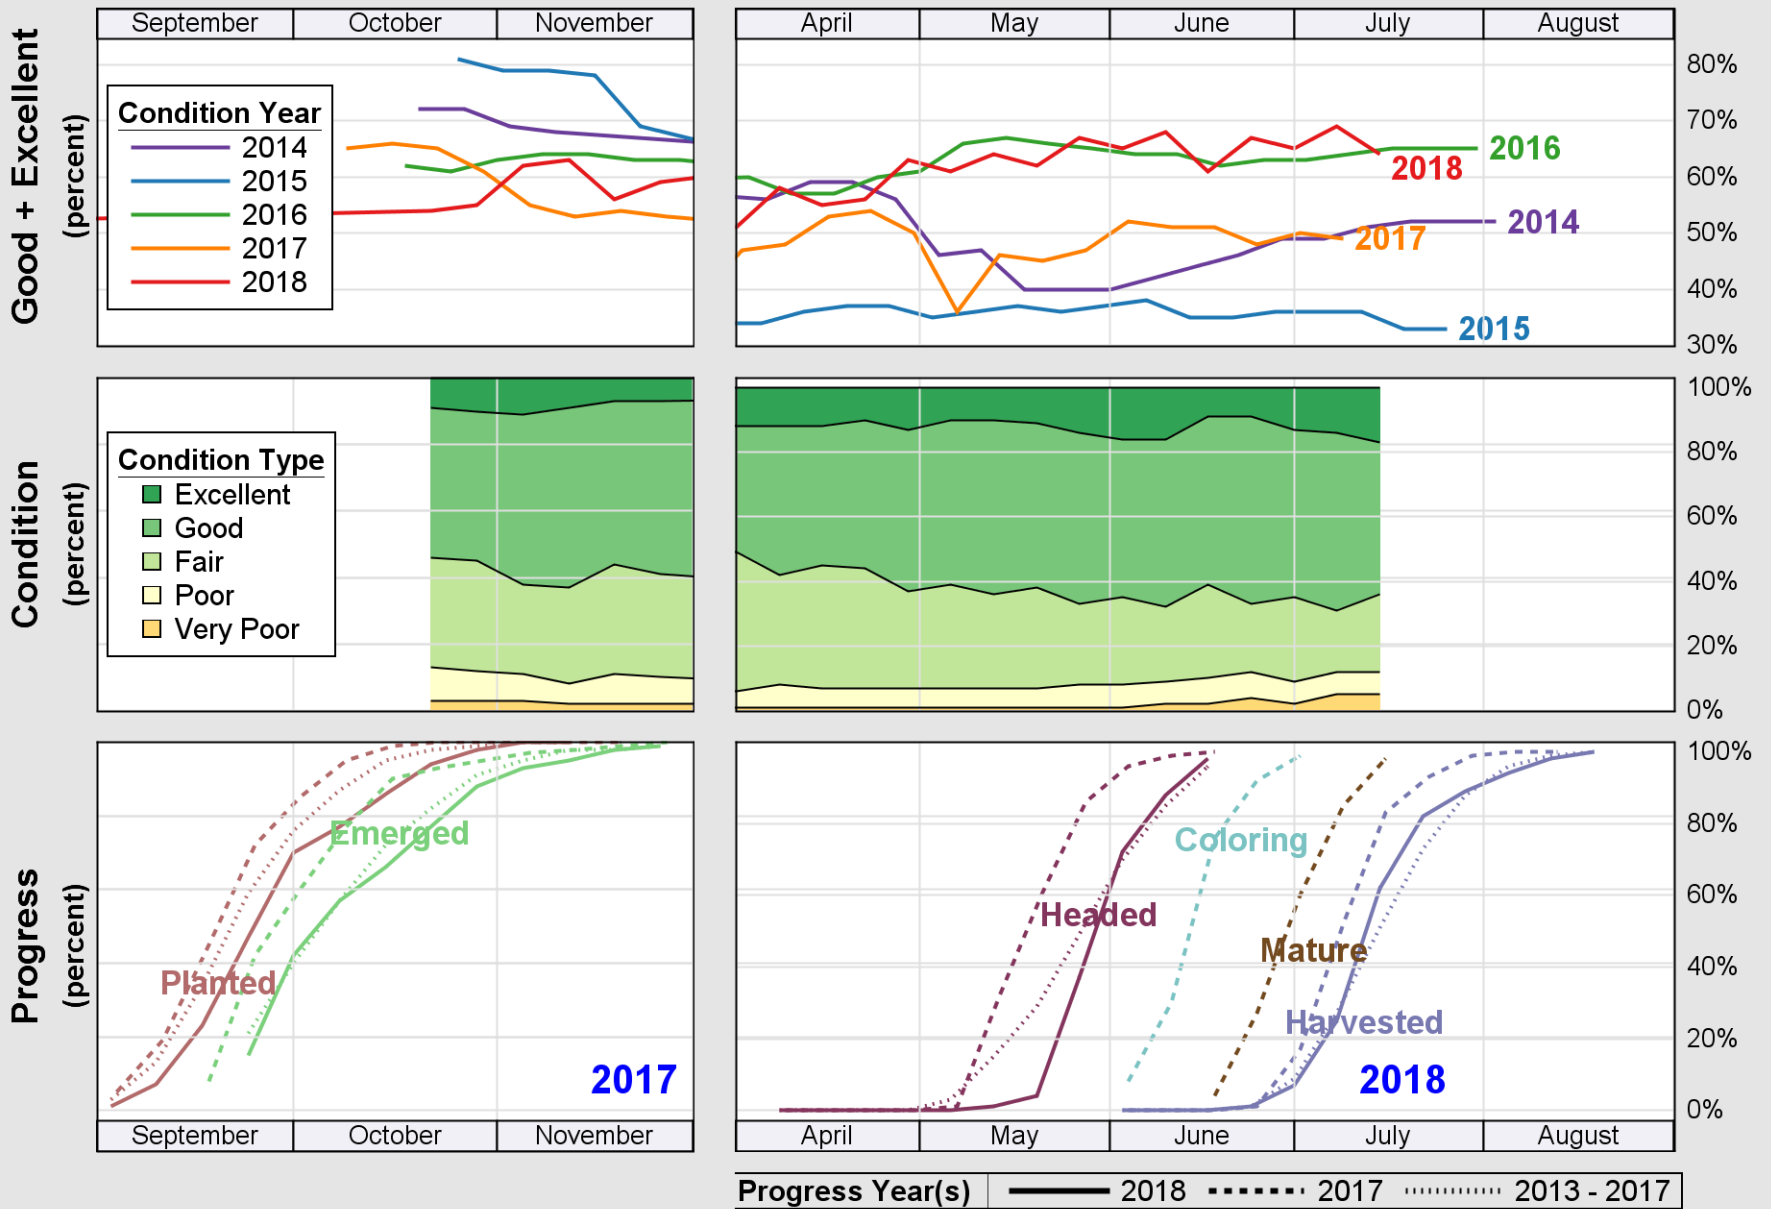

USDA

Crop Progress and Condition: Pasture and Range in Nebraska , 2018

NASS

Source: National Agricultural Statistics Service (NASS), Crop Progress Report

USDA

Crop Progress and Condition: Sorghum in Nebraska, 2018

NASS

Source: National Agricultural Statistics Service (NASS), Crop Progress Report

USDA

Crop Progress and Condition: Soybeans in Nebraska , 2018

NASS

Source: National Agricultural Statistics Service (NASS), Crop Progress Report

USDA

Crop Progress and Condition: Winter Wheat in Nebraska , 2018

NASS

Source: National Agricultural Statistics Service (NASS), Crop Progress Report