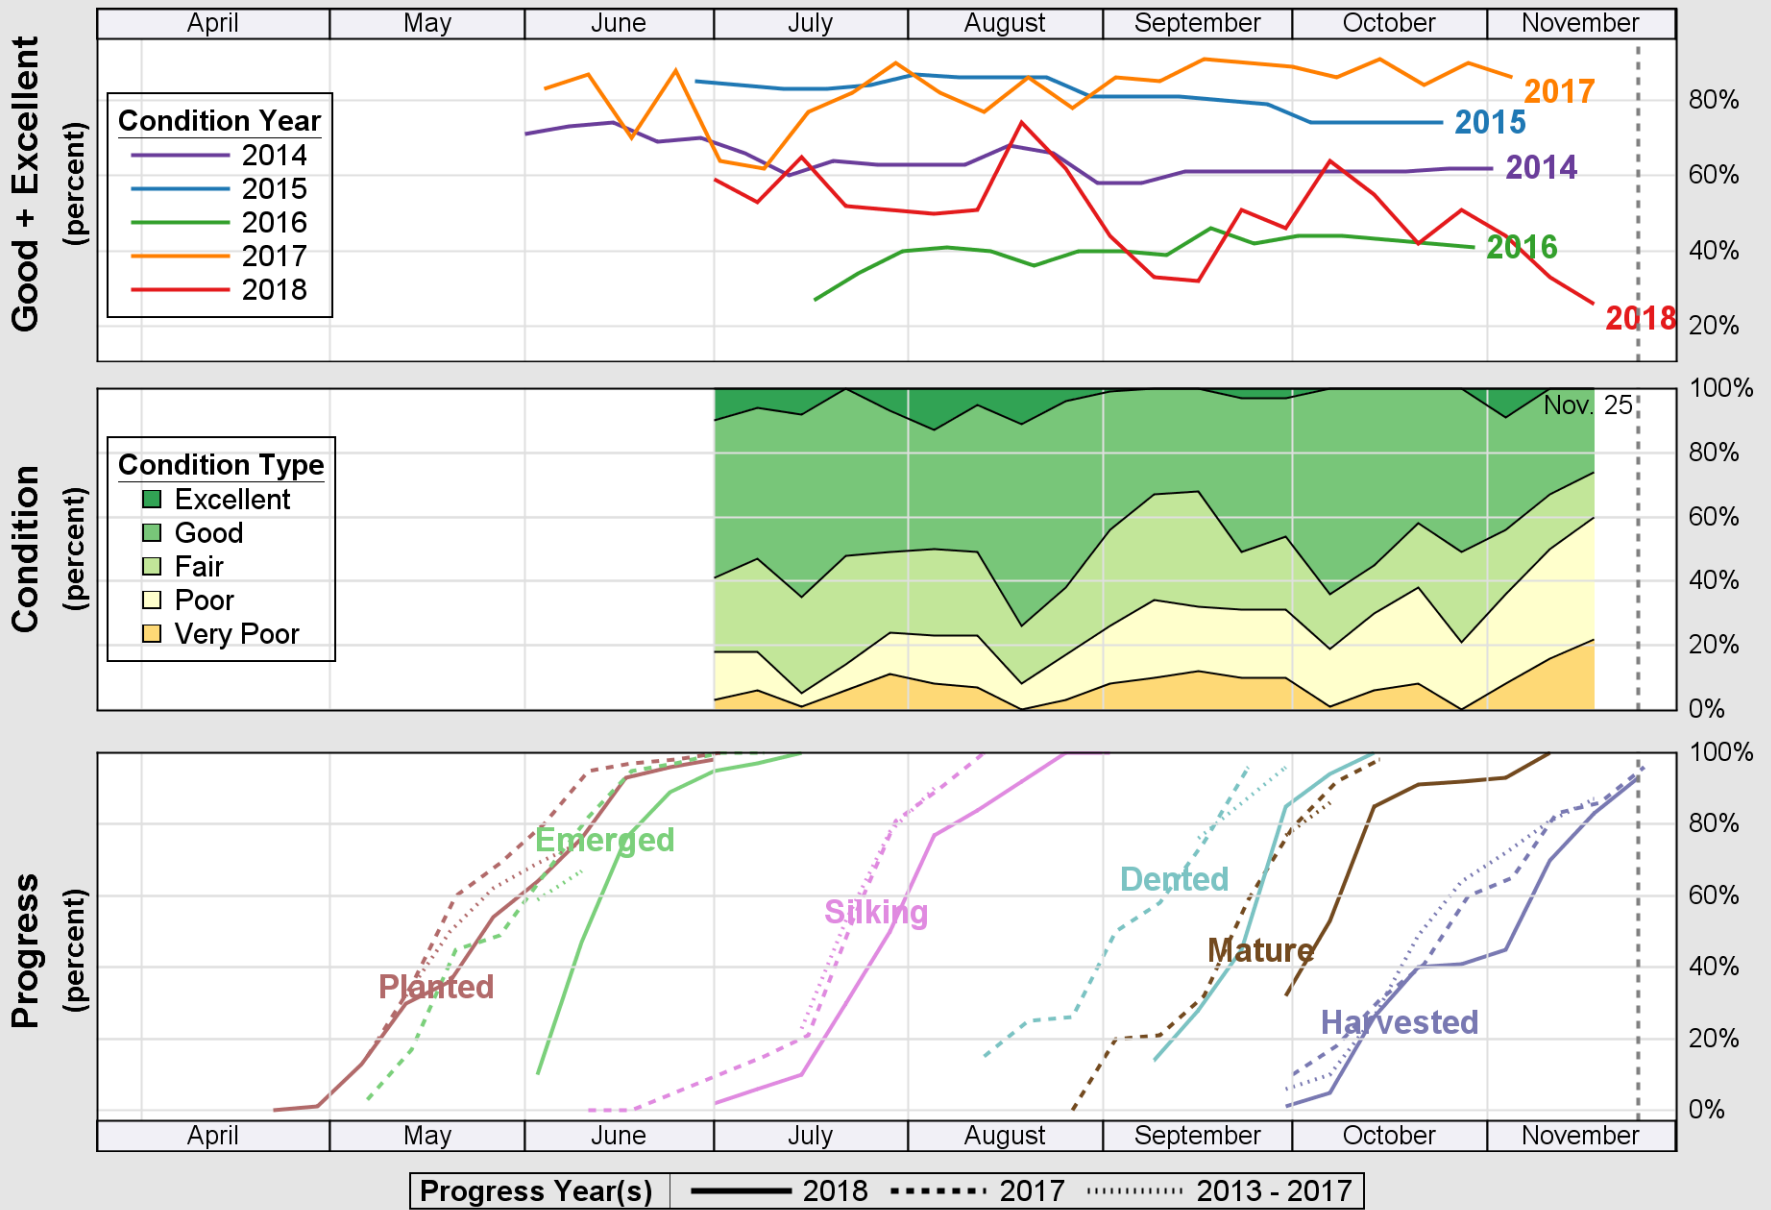

USDA

Crop Progress and Condition: Corn in New Jersey , 2018

NASS

Source: National Agricultural Statistics Service (NASS), Crop Progress Report

USDA Crop Progress and Condition: Pasture and Range in New Jersey , 2018 **NASS**

Source: National Agricultural Statistics Service (NASS), Crop Progress Report

USDA

Crop Progress and Condition: Soybeans in New Jersey , 2018

NASS

Source: National Agricultural Statistics Service (NASS), Crop Progress Report