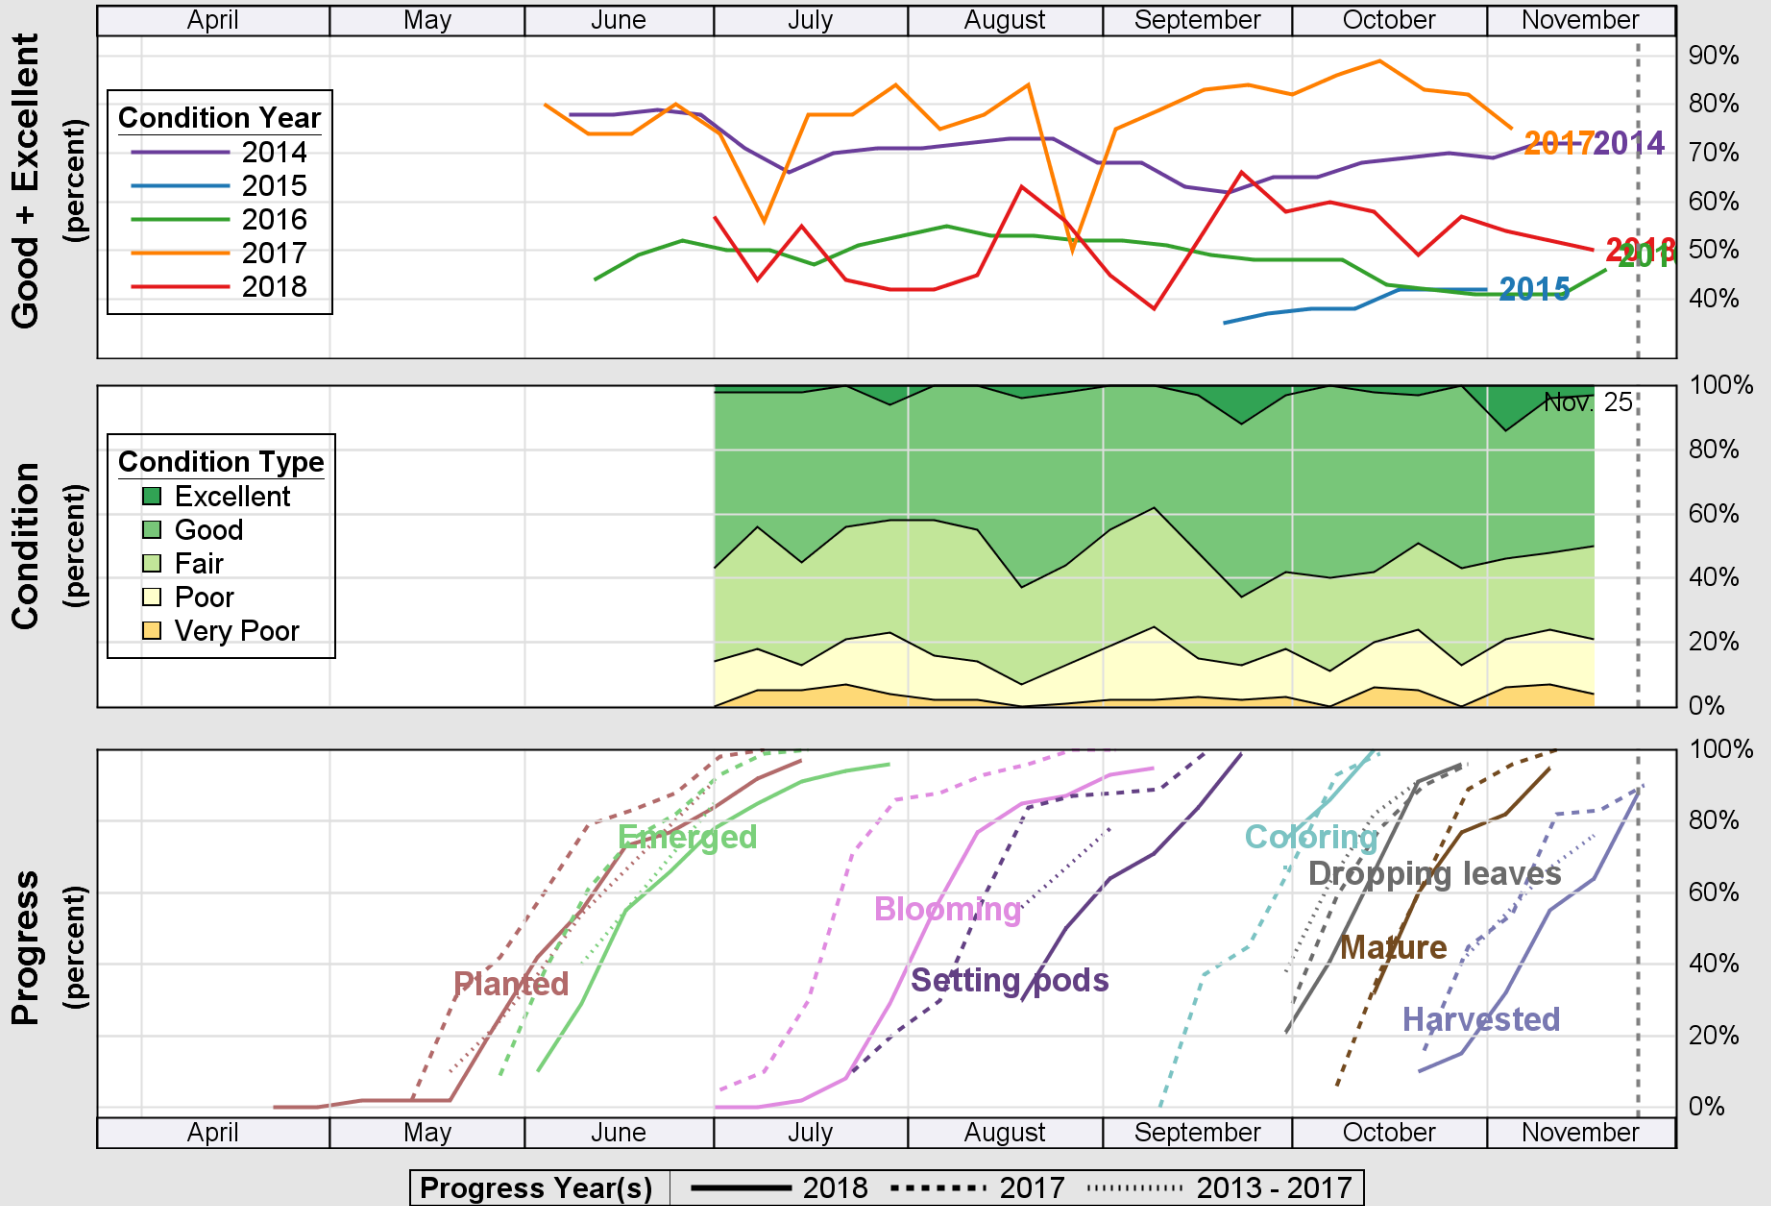

USDA

Crop Progress and Condition: Corn in New Jersey , 2018

NASS

Source: National Agricultural Statistics Service (NASS), Crop Progress Report

USDA Crop Progress and Condition: Pasture and Range in New Jersey , 2018 **NASS**

Source: National Agricultural Statistics Service (NASS), Crop Progress Report

USDA

Crop Progress and Condition: Soybeans in New Jersey , 2018

NASS

Source: National Agricultural Statistics Service (NASS), Crop Progress Report