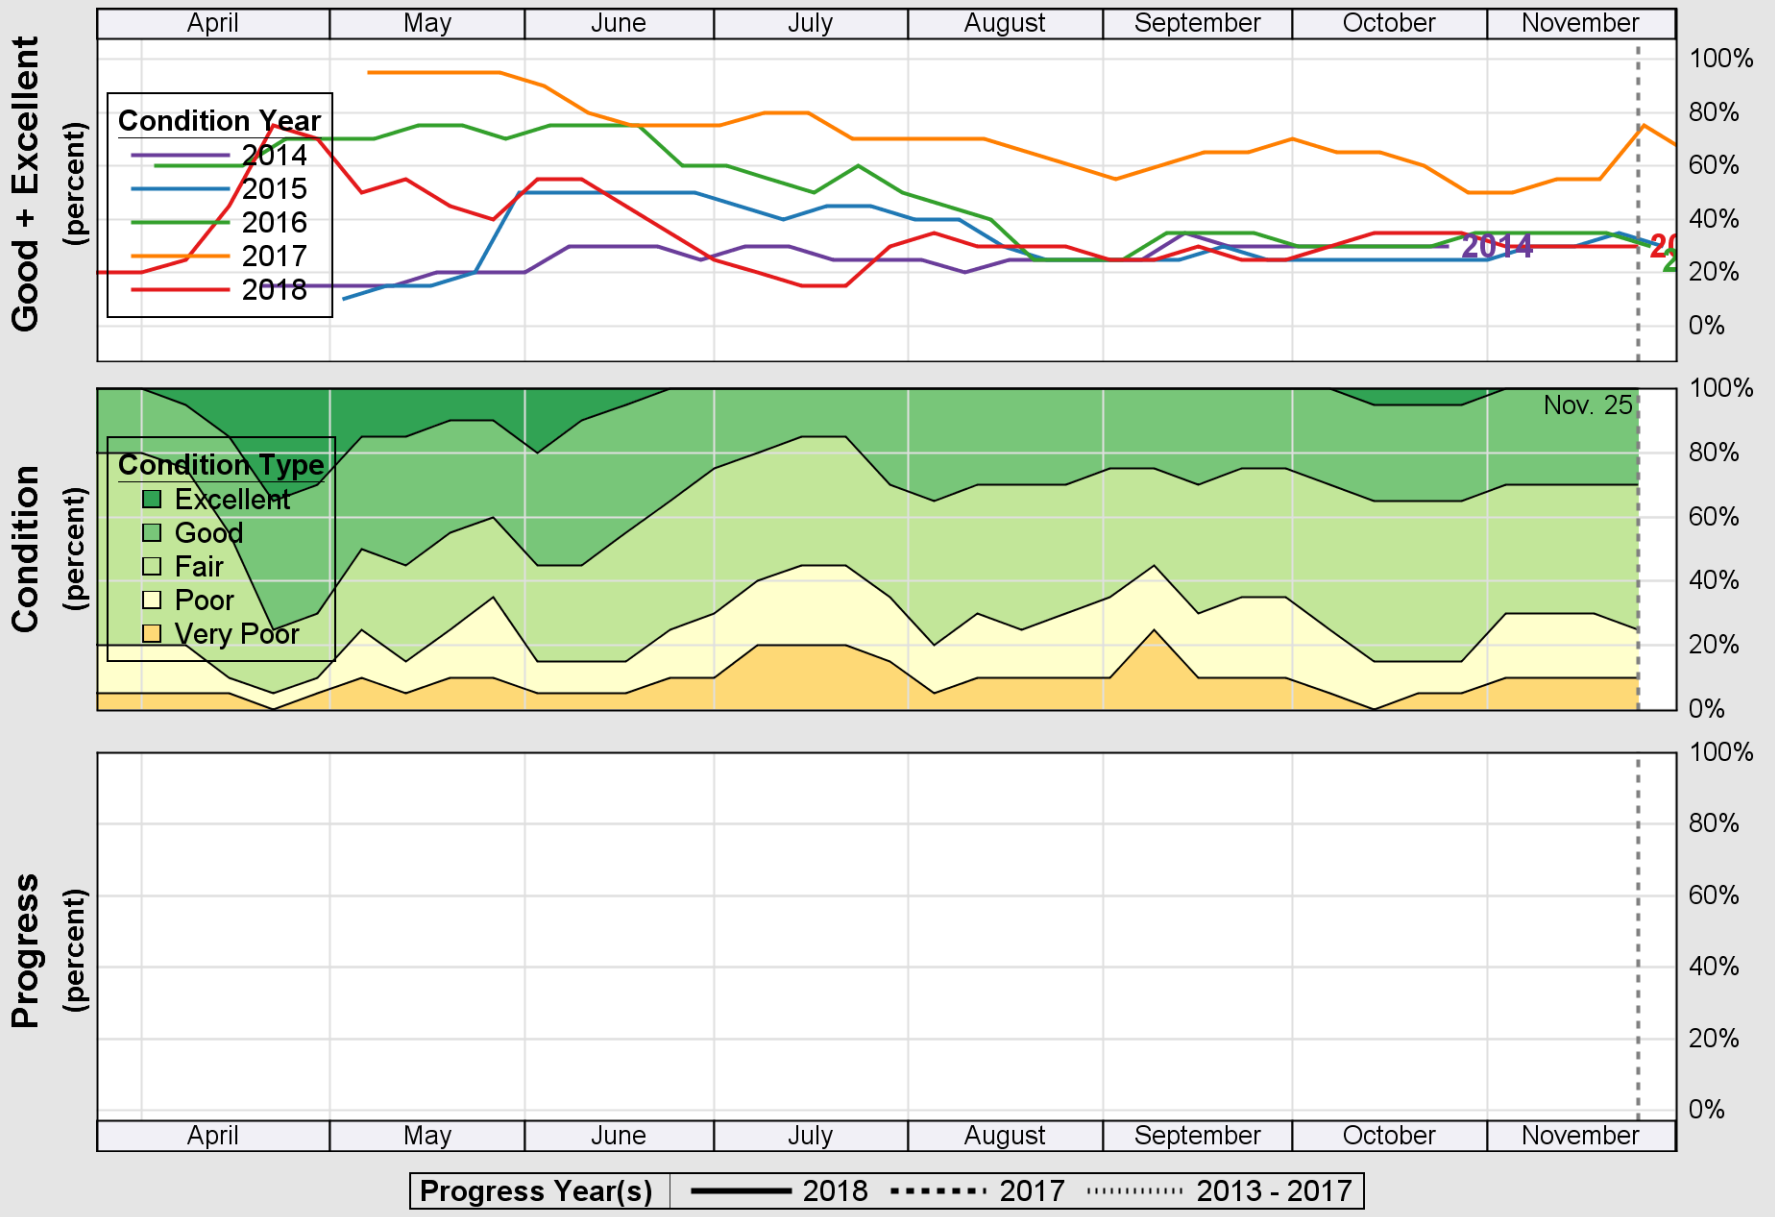

USDA

Crop Progress and Condition: Pasture and Range in Nevada , 2018

NASS

Source: National Agricultural Statistics Service (NASS), Crop Progress Report