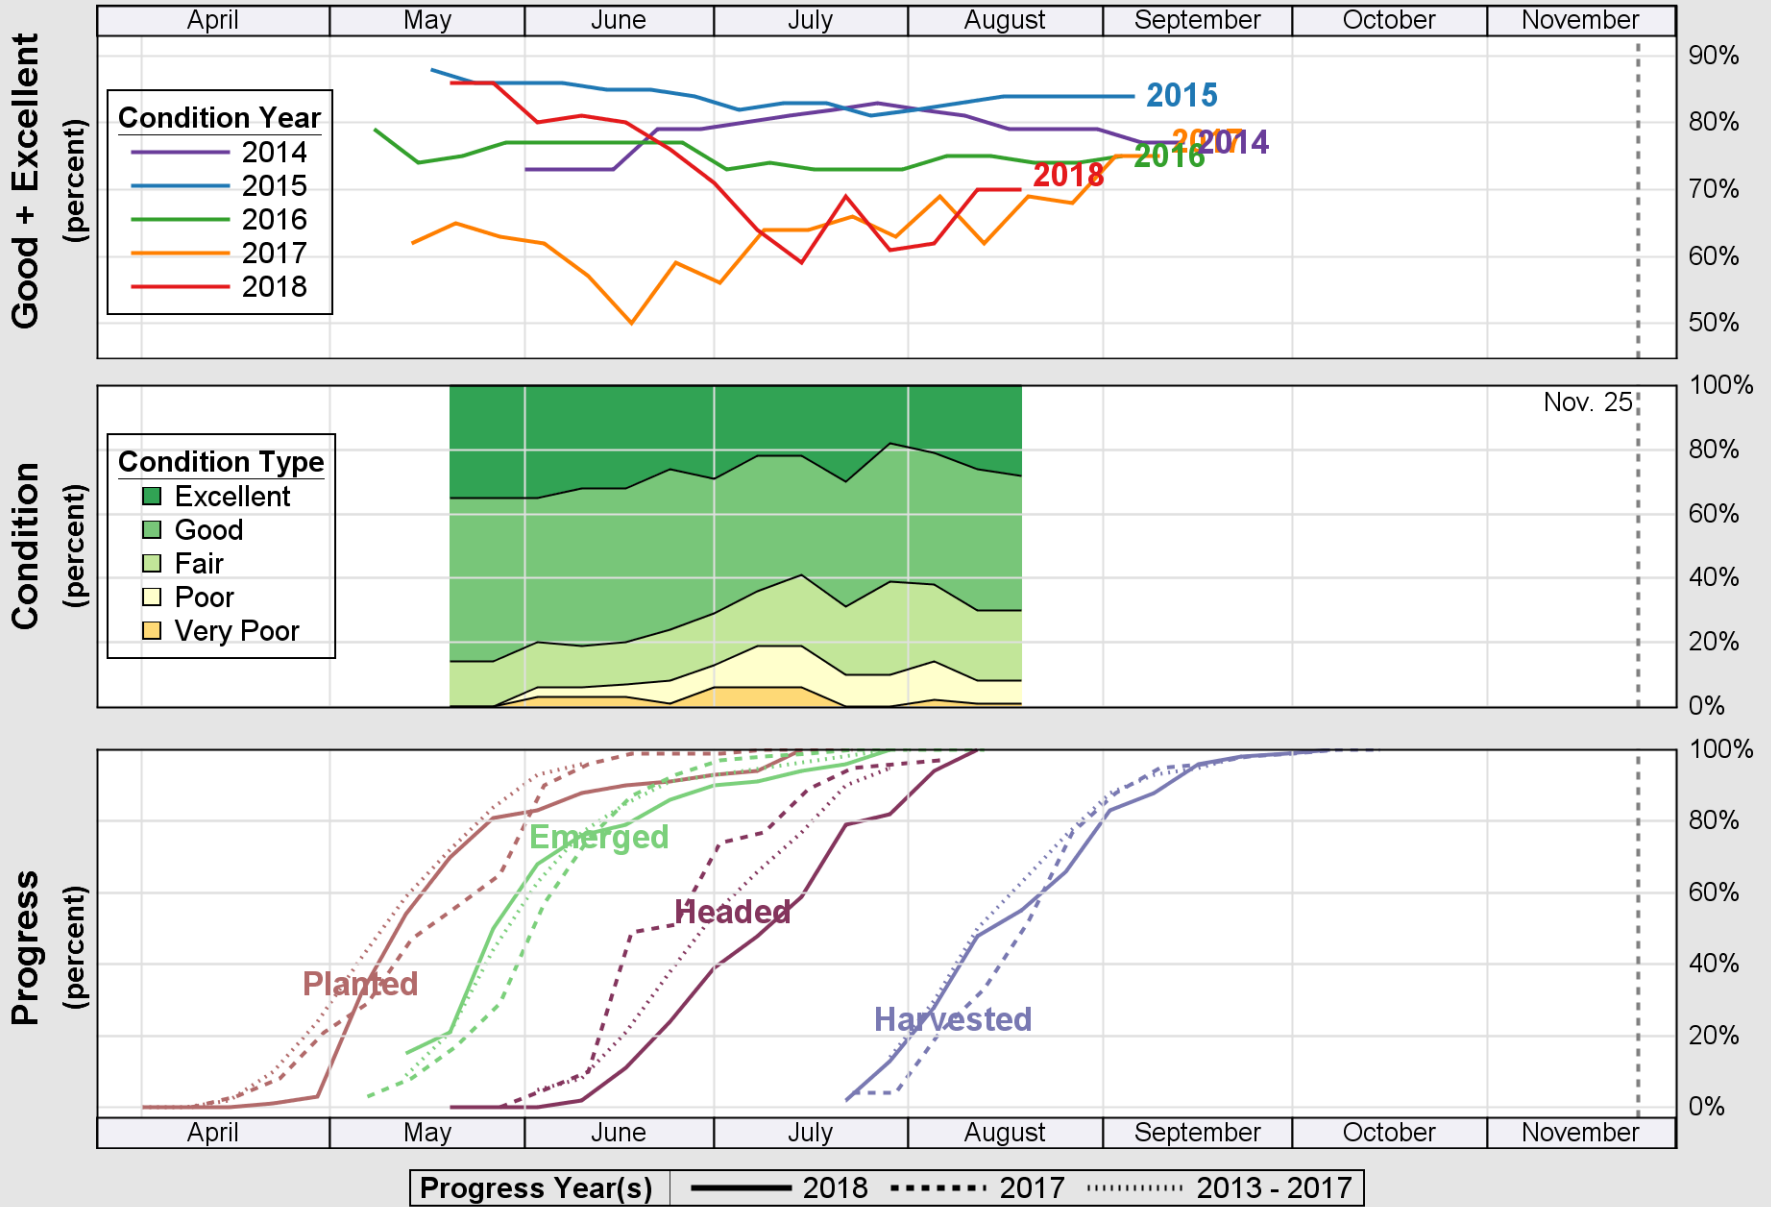

USDA

Crop Progress and Condition: Barley in New York , 2018

NASS

Source: National Agricultural Statistics Service (NASS), Crop Progress Report

USDA

Crop Progress and Condition: Corn in New York , 2018

NASS

Source: National Agricultural Statistics Service (NASS), Crop Progress Report

USDA

Crop Progress and Condition: Oats in New York , 2018

NASS

Source: National Agricultural Statistics Service (NASS), Crop Progress Report

USDA

Crop Progress and Condition: Pasture and Range in New York , 2018

NASS

Source: National Agricultural Statistics Service (NASS), Crop Progress Report

USDA

Crop Progress and Condition: Soybeans in New York , 2018

NASS

Source: National Agricultural Statistics Service (NASS), Crop Progress Report