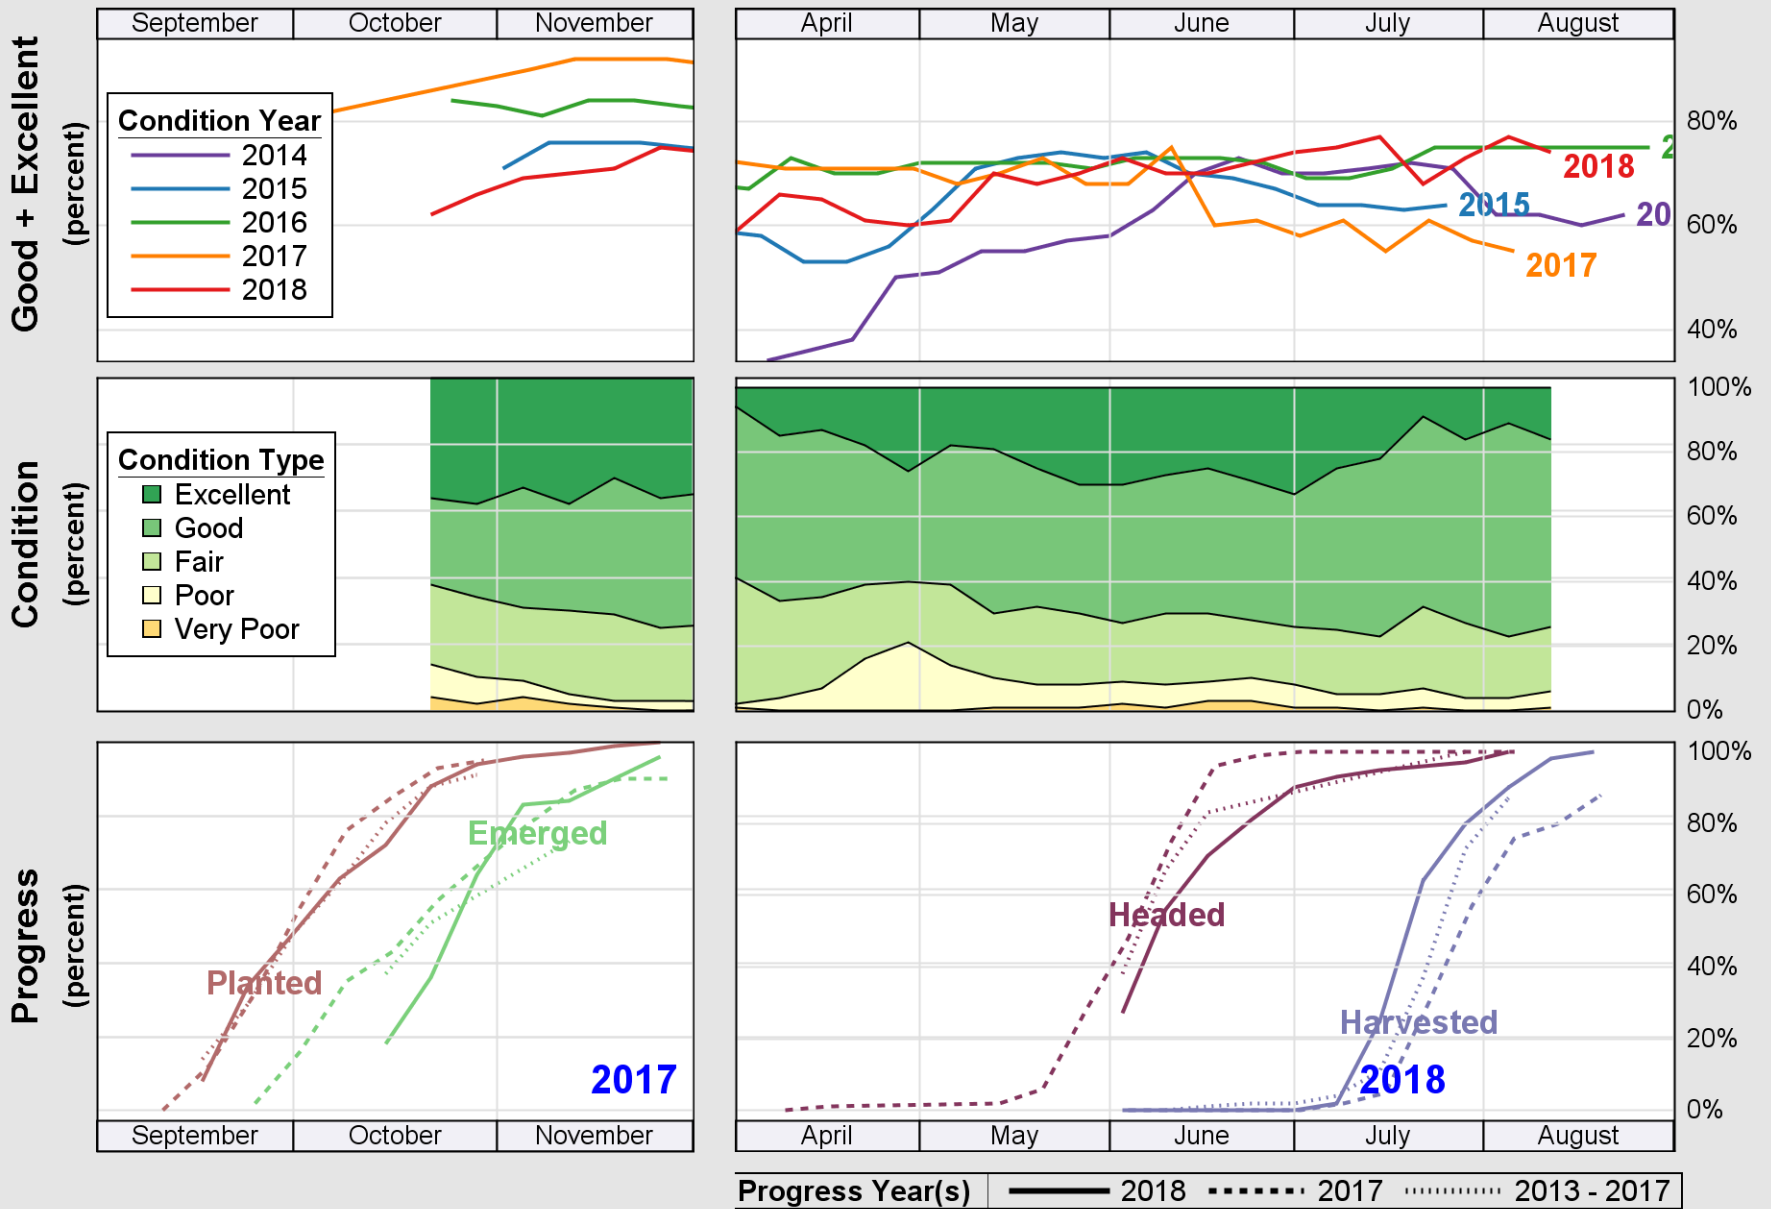

NASS

Source: National Agricultural Statistics Service (NASS), Crop Progress Report

USDA

Crop Progress and Condition: Soybeans in New York , 2018

NASS

Source: National Agricultural Statistics Service (NASS), Crop Progress Report

USDA

Crop Progress and Condition: Winter Wheat in New York , 2018

NASS

Source: National Agricultural Statistics Service (NASS), Crop Progress Report