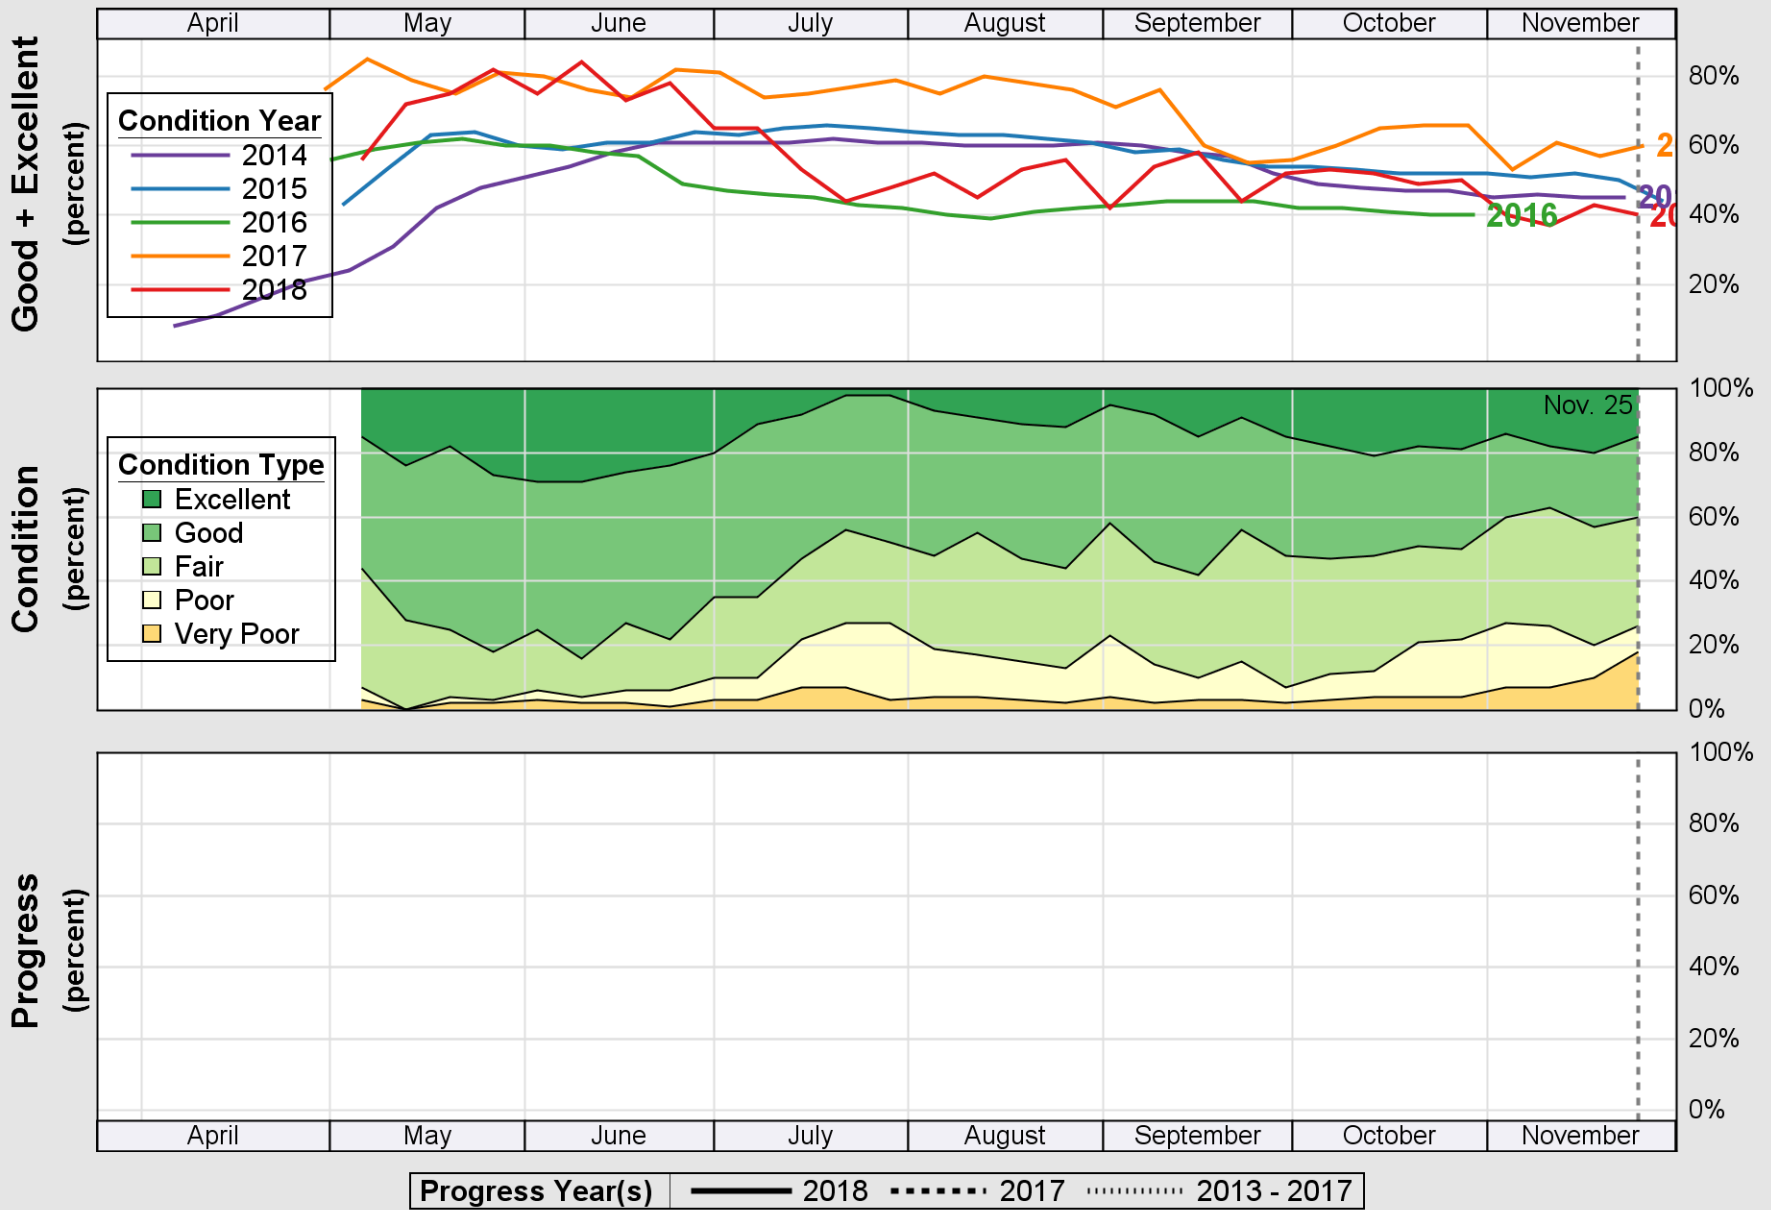

USDA

Crop Progress and Condition: Barley in New York , 2018

NASS

Source: National Agricultural Statistics Service (NASS), Crop Progress Report

USDA

Crop Progress and Condition: Corn in New York , 2018

NASS

Source: National Agricultural Statistics Service (NASS), Crop Progress Report

USDA

Crop Progress and Condition: Oats in New York , 2018

NASS

Source: National Agricultural Statistics Service (NASS), Crop Progress Report

USDA

Crop Progress and Condition: Pasture and Range in New York , 2018

NASS

Source: National Agricultural Statistics Service (NASS), Crop Progress Report

USDA

Crop Progress and Condition: Soybeans in New York , 2018

NASS

Source: National Agricultural Statistics Service (NASS), Crop Progress Report