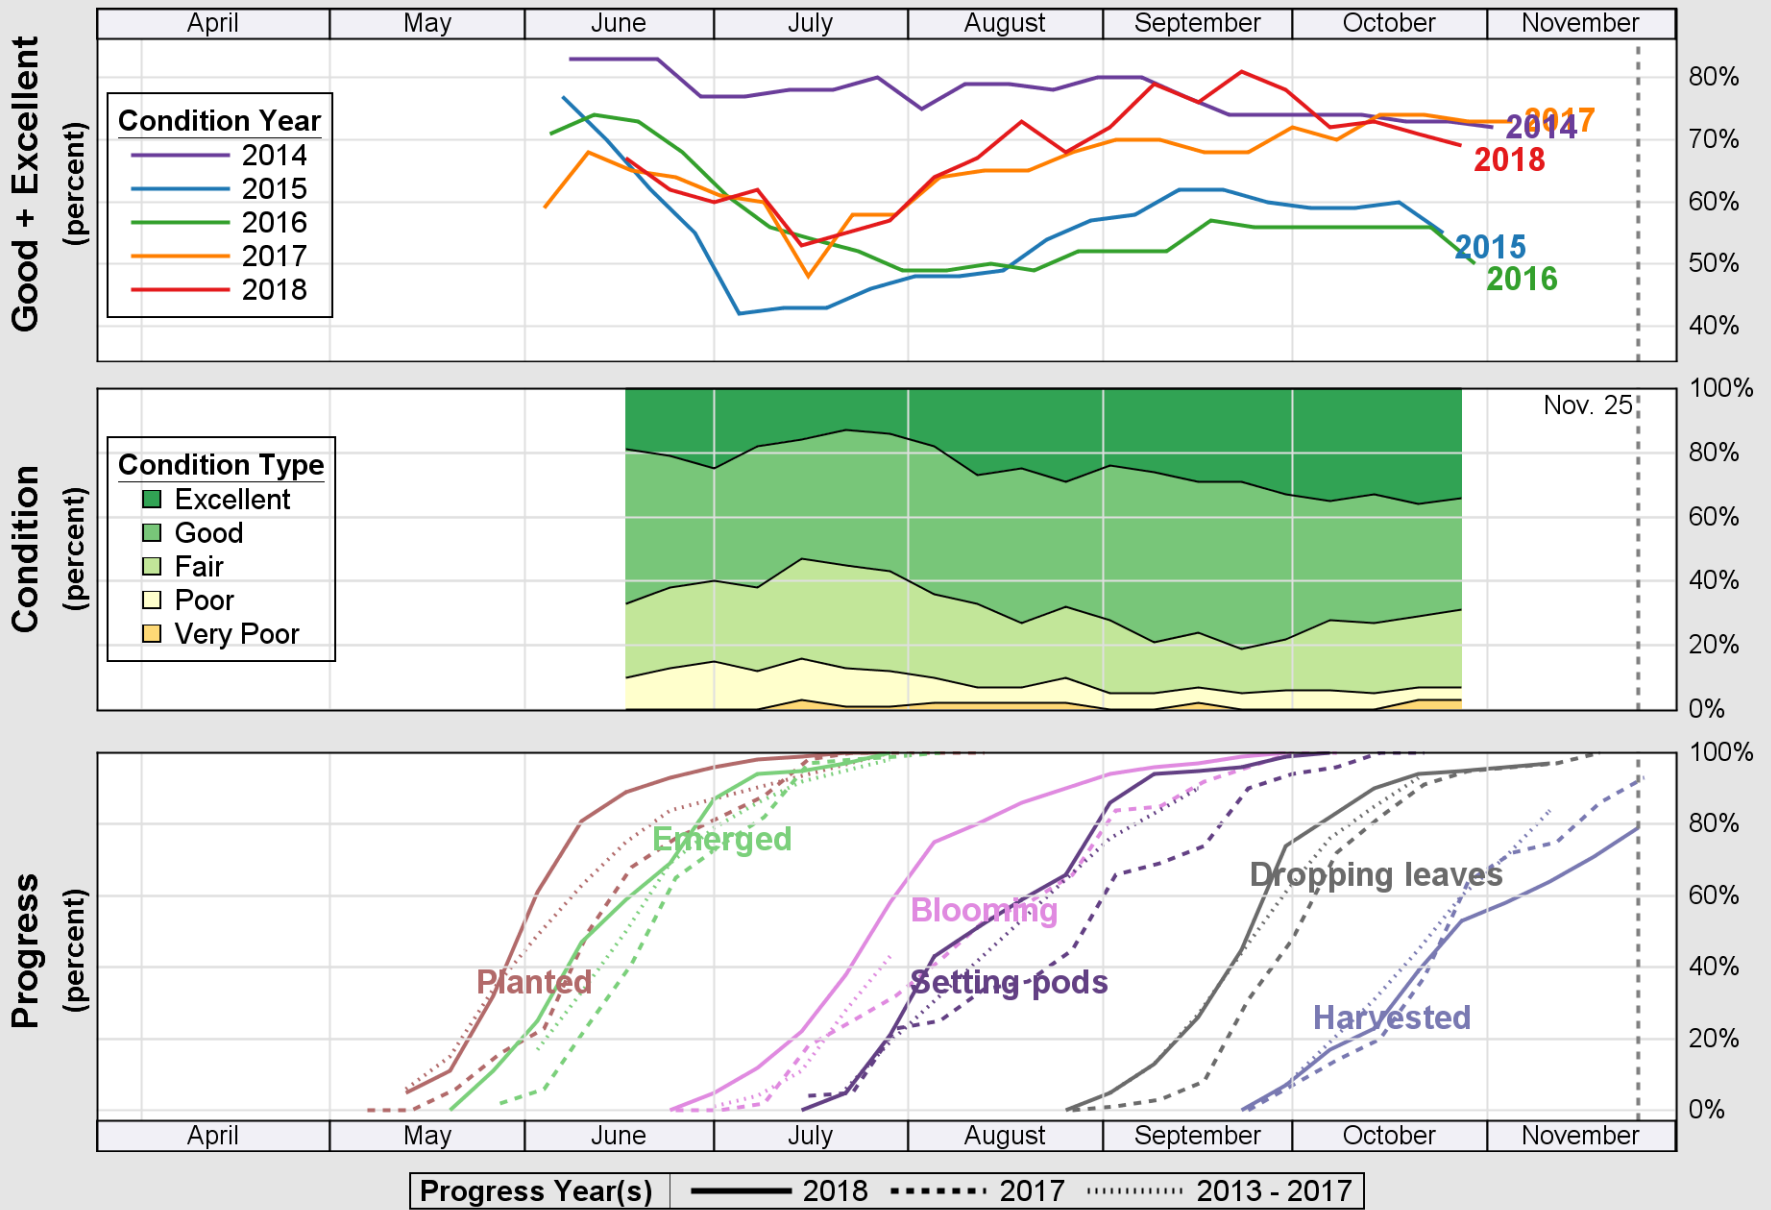

NASS

Source: National Agricultural Statistics Service (NASS), Crop Progress Report

USDA

Crop Progress and Condition: Soybeans in New York , 2018

NASS

Source: National Agricultural Statistics Service (NASS), Crop Progress Report

USDA

Crop Progress and Condition: Winter Wheat in New York , 2018

NASS

Source: National Agricultural Statistics Service (NASS), Crop Progress Report