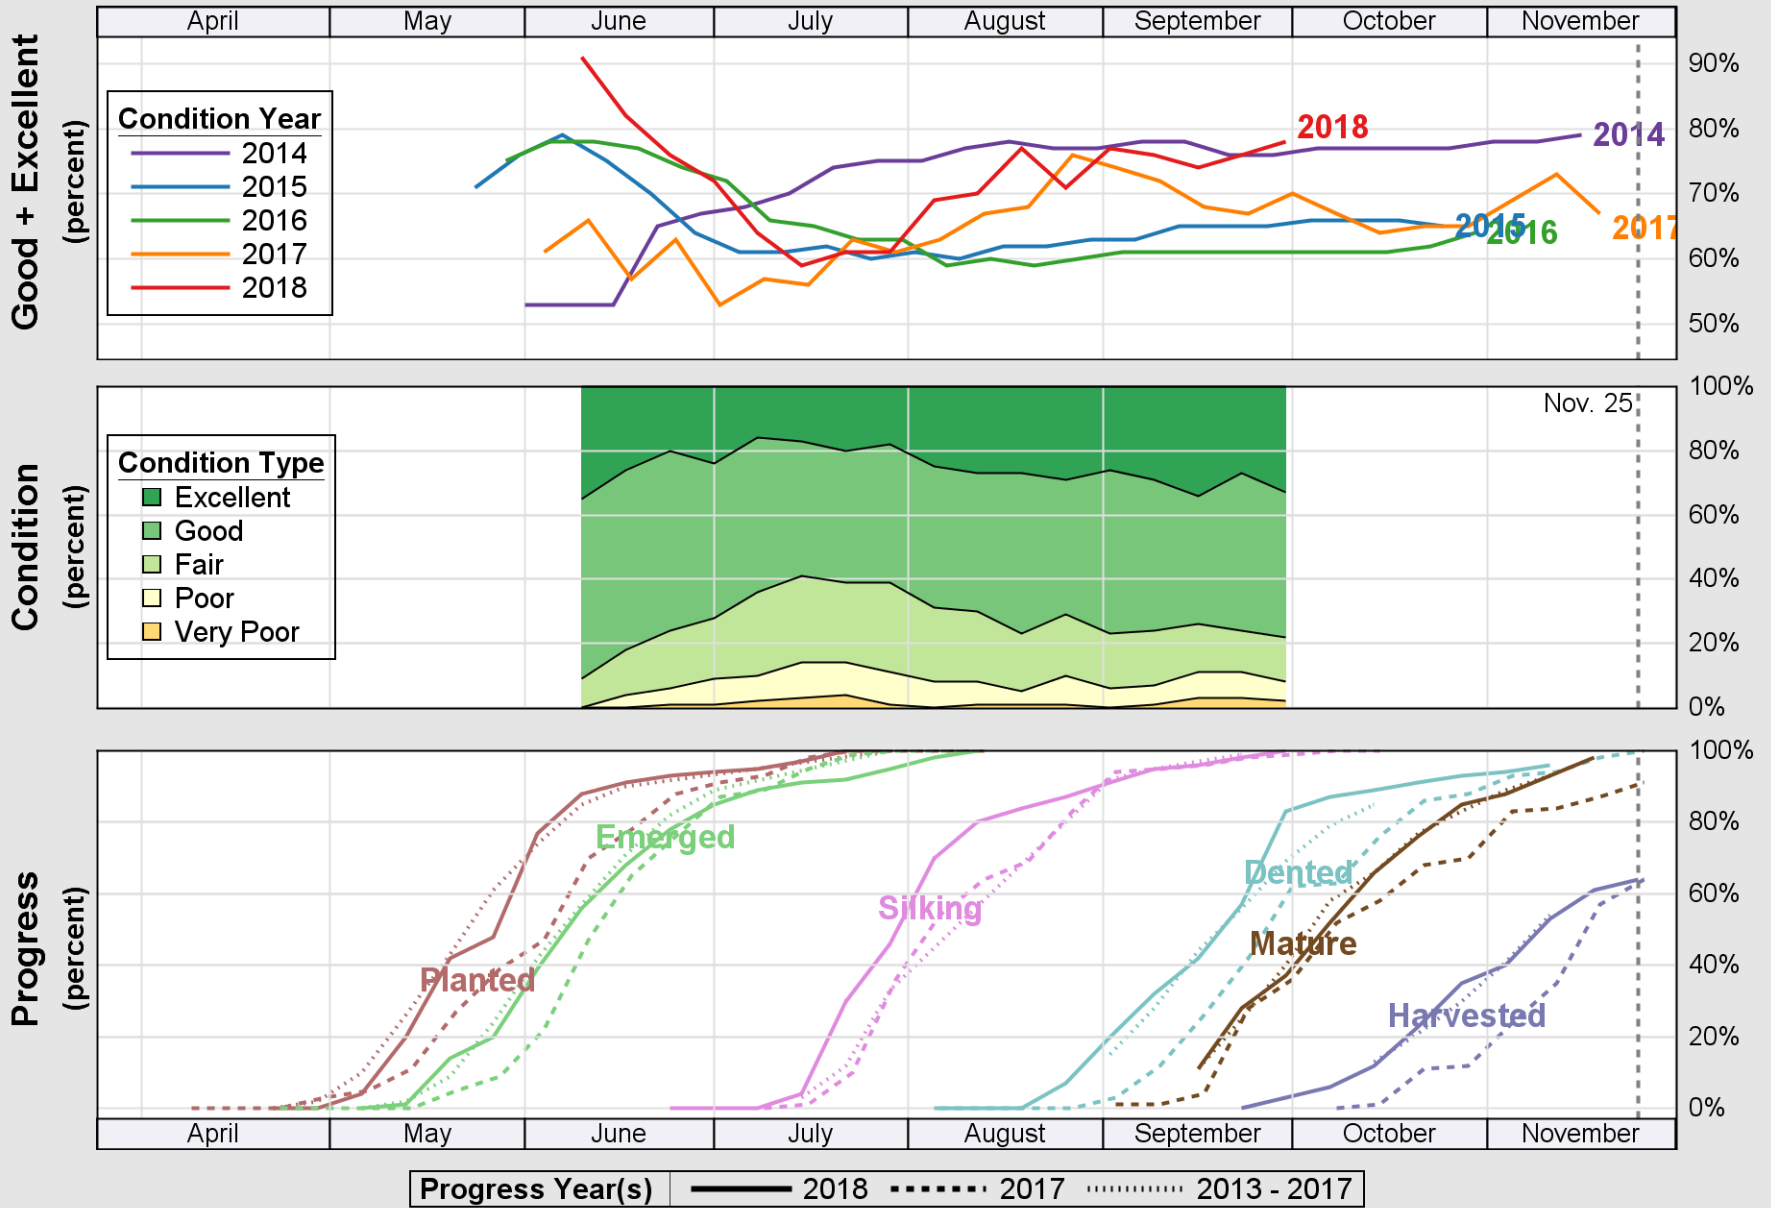

USDA

Crop Progress and Condition: Barley in New York , 2018

NASS

Source: National Agricultural Statistics Service (NASS), Crop Progress Report

USDA

Crop Progress and Condition: Corn in New York , 2018

NASS

Source: National Agricultural Statistics Service (NASS), Crop Progress Report

USDA

Crop Progress and Condition: Oats in New York , 2018

NASS

Source: National Agricultural Statistics Service (NASS), Crop Progress Report

USDA

Crop Progress and Condition: Pasture and Range in New York , 2018

NASS

Source: National Agricultural Statistics Service (NASS), Crop Progress Report

USDA

Crop Progress and Condition: Soybeans in New York , 2018

NASS

Source: National Agricultural Statistics Service (NASS), Crop Progress Report