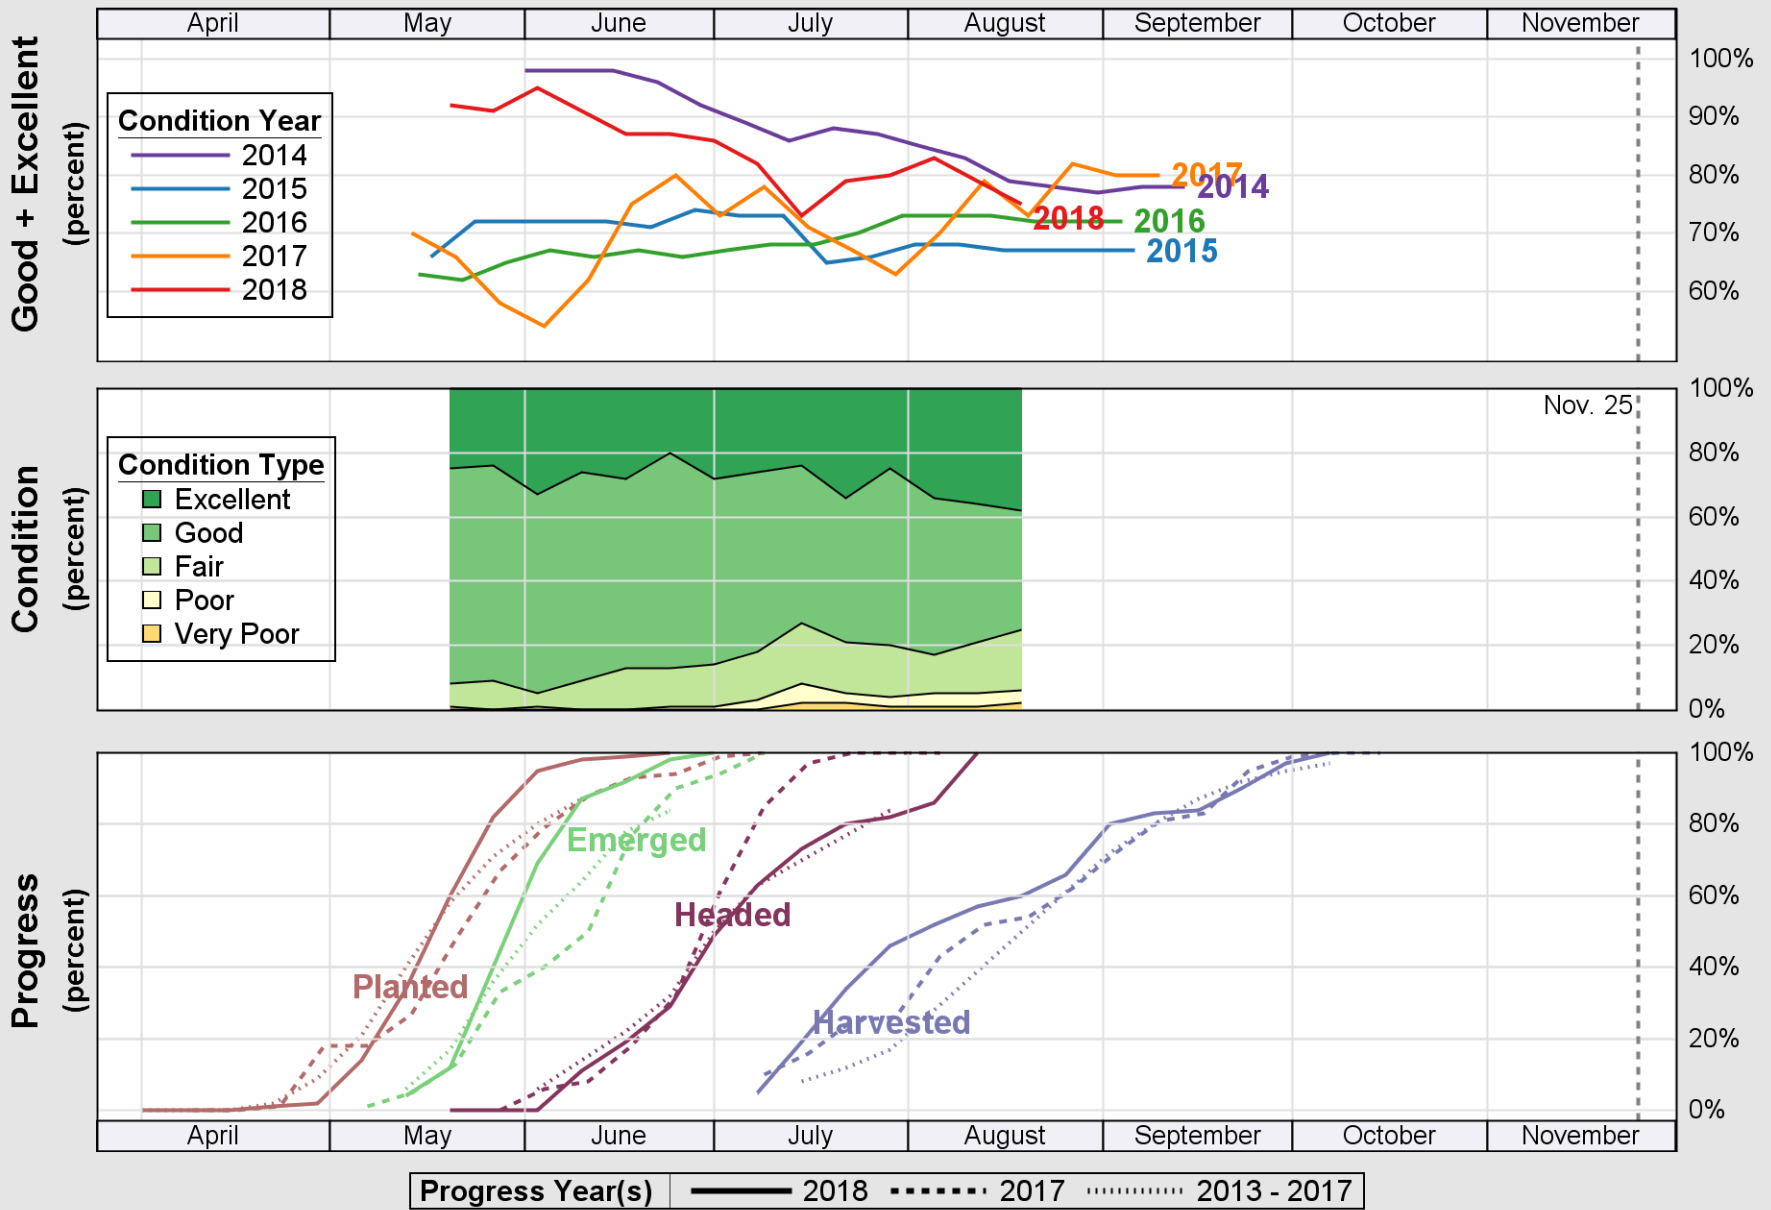

USDA

Crop Progress and Condition: Barley in New York , 2018

NASS

Source: National Agricultural Statistics Service (NASS), Crop Progress Report

USDA

Crop Progress and Condition: Corn in New York , 2018

NASS

Source: National Agricultural Statistics Service (NASS), Crop Progress Report

USDA

Crop Progress and Condition: Oats in New York , 2018

NASS

Source: National Agricultural Statistics Service (NASS), Crop Progress Report

USDA

Crop Progress and Condition: Pasture and Range in New York , 2018