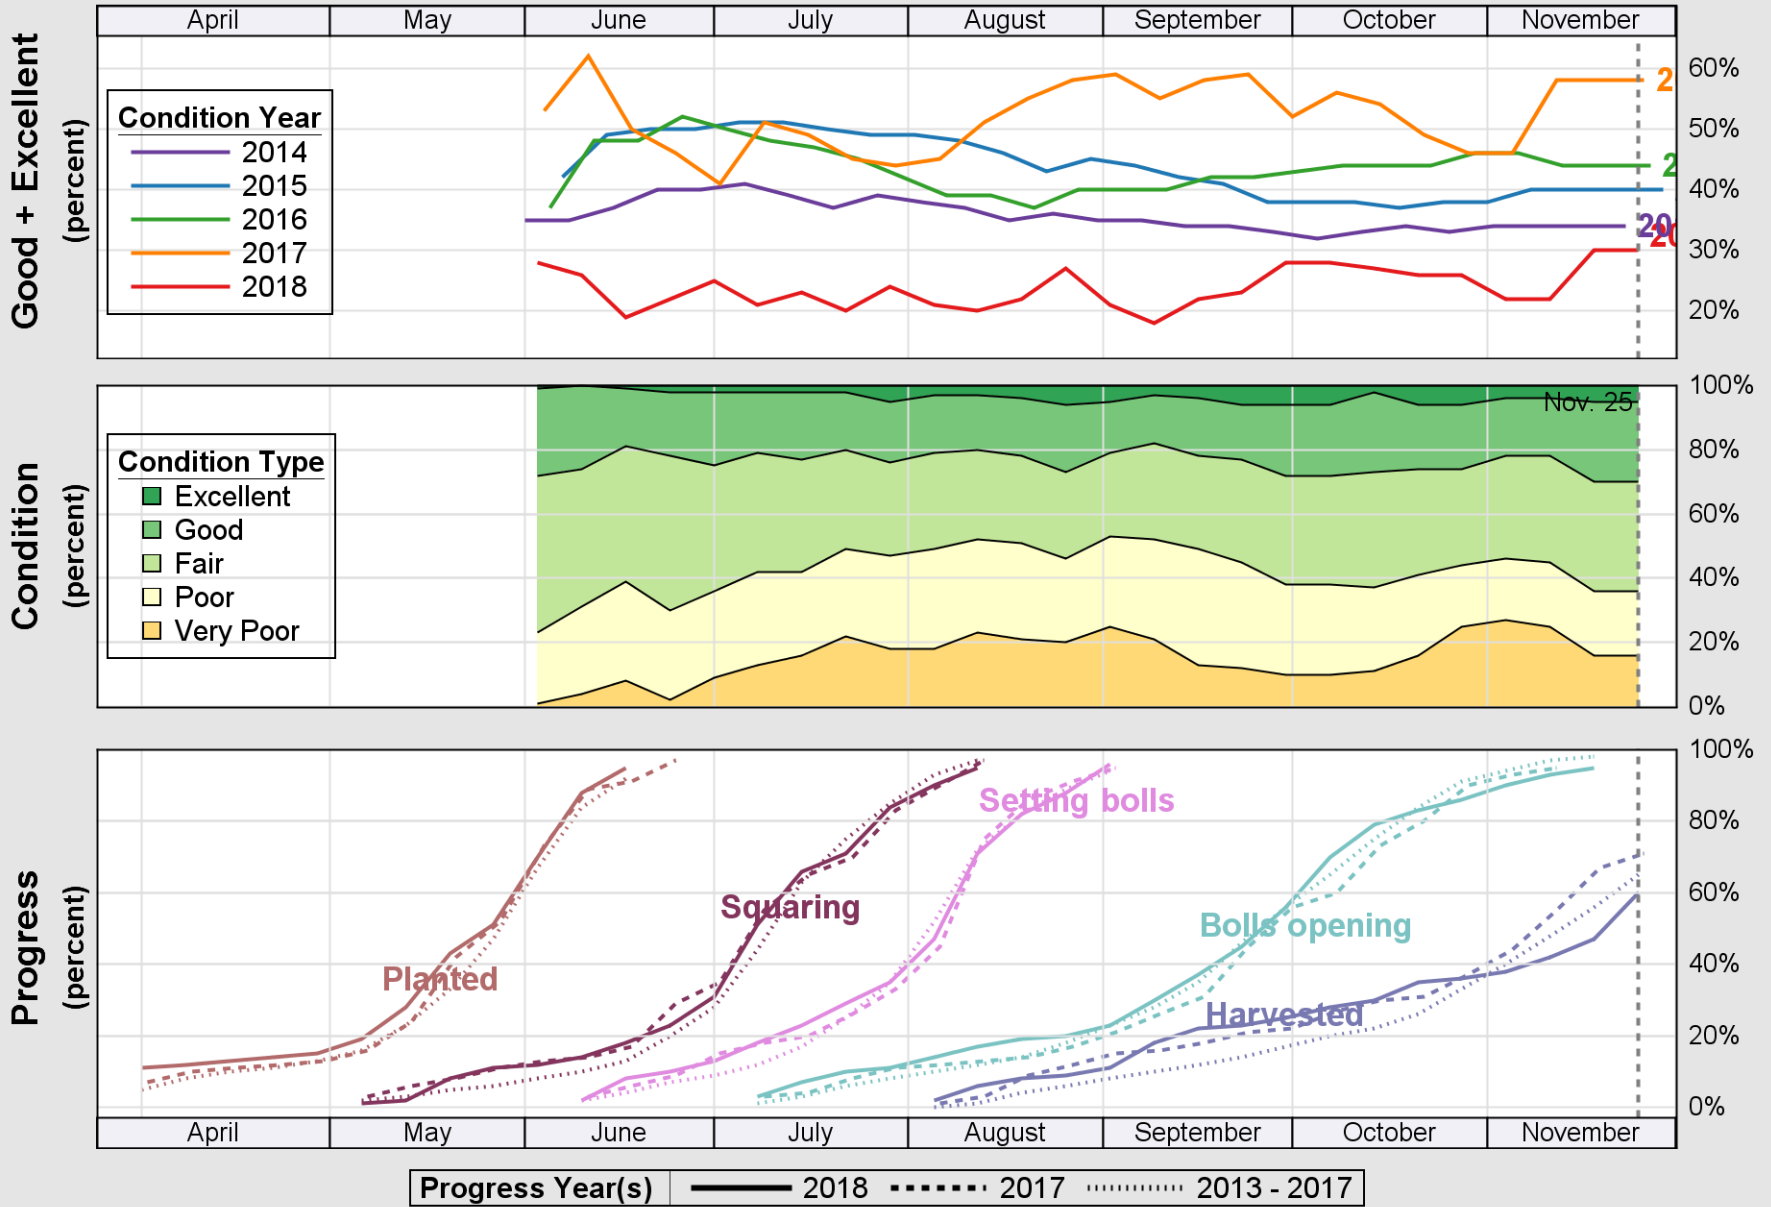

# Crop Progress and Condition: Corn in Texas , 2018

NASS

Source: National Agricultural Statistics Service (NASS), Crop Progress Report

USDA

# Crop Progress and Condition: Cotton in Texas , 2018

NASS

Source: National Agricultural Statistics Service (NASS), Crop Progress Report

USDA

# Crop Progress and Condition: Pasture and Range in Texas , 2018

NASS

Source: National Agricultural Statistics Service (NASS), Crop Progress Report

USDA

# Crop Progress and Condition: Peanuts in Texas , 2018

NASS

Source: National Agricultural Statistics Service (NASS), Crop Progress Report

USDA