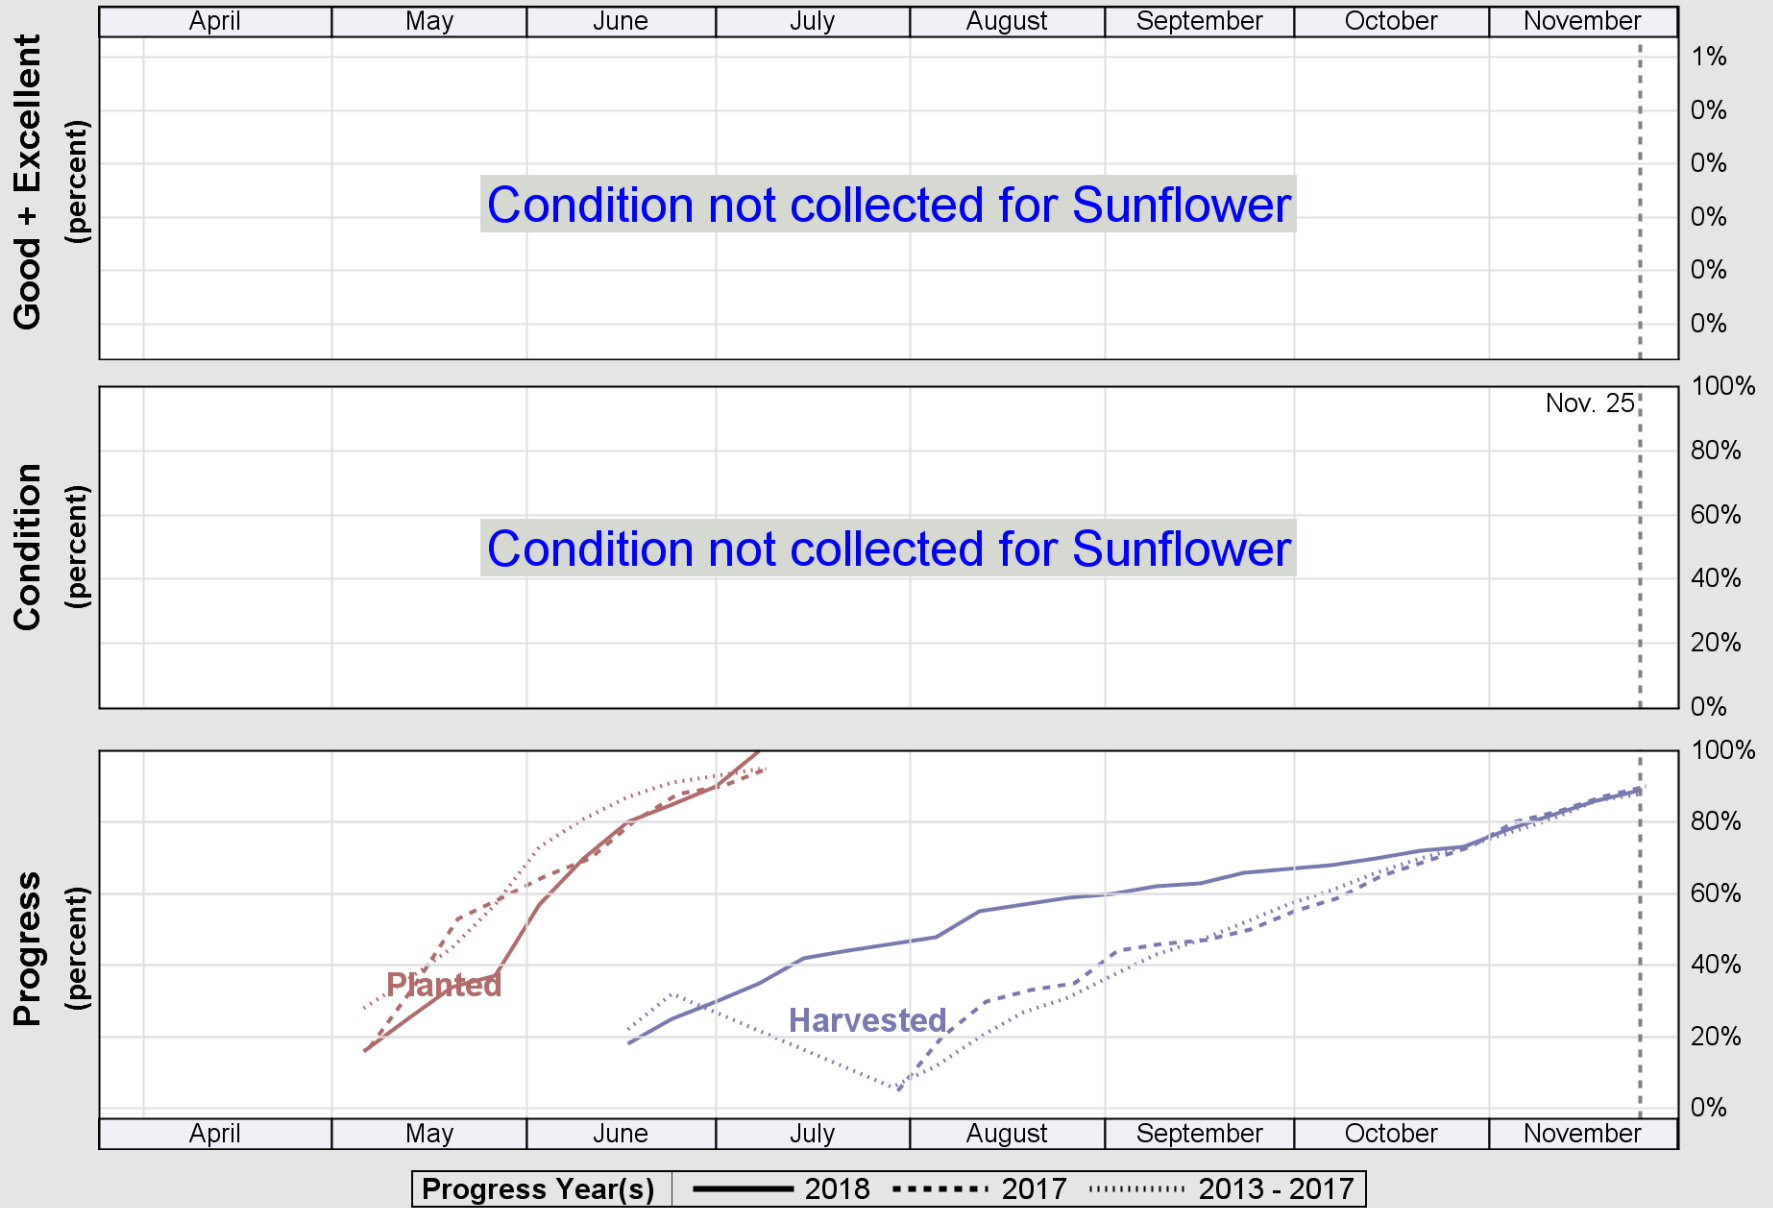

# Crop Progress and Condition: Soybeans in Texas , 2018

NASS

Source: National Agricultural Statistics Service (NASS), Crop Progress Report

USDA

### Crop Progress and Condition: Sunflower in Texas , 2018

NASS

Source: National Agricultural Statistics Service (NASS), Crop Progress Report

USDA