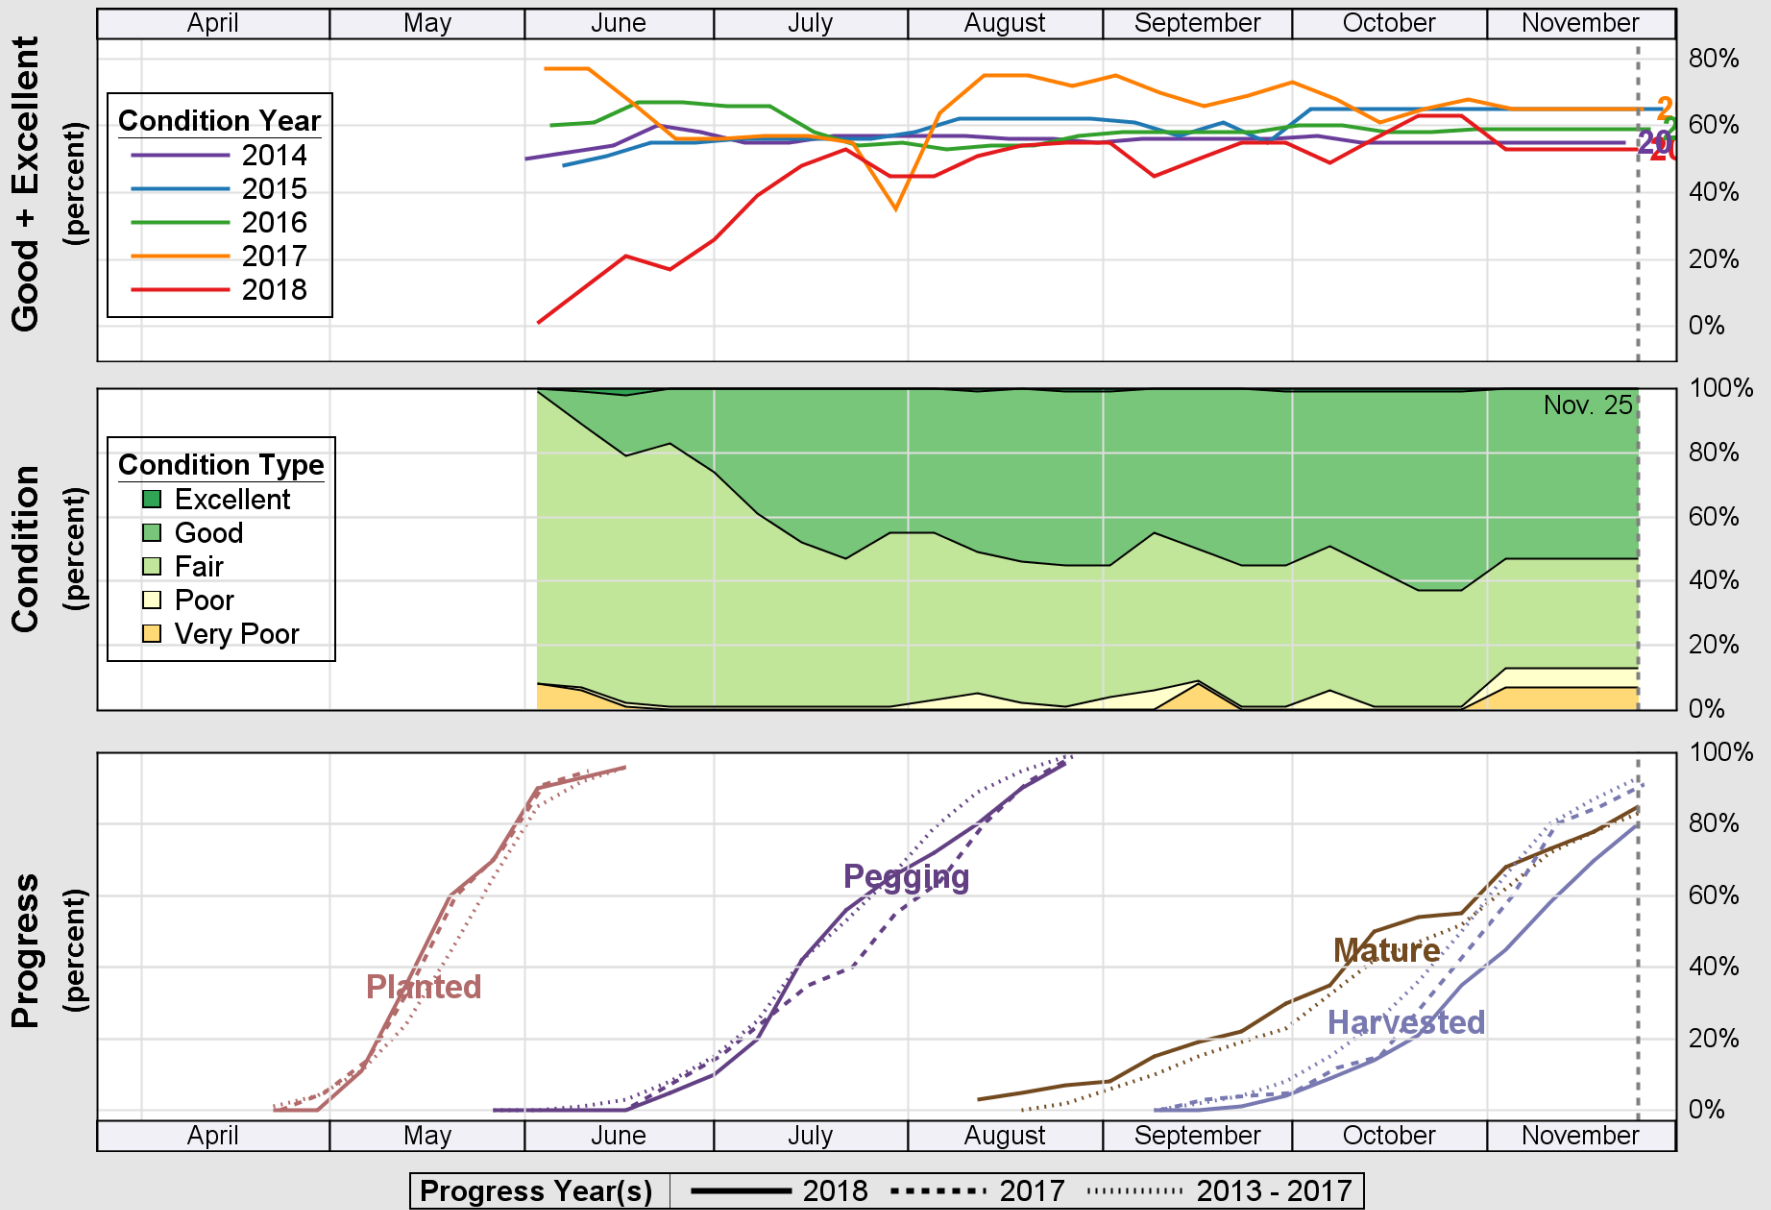

# Crop Progress and Condition: Cotton in Texas , 2018

NASS

Source: National Agricultural Statistics Service (NASS), Crop Progress Report

USDA

# Crop Progress and Condition: Pasture and Range in Texas , 2018

NASS

Source: National Agricultural Statistics Service (NASS), Crop Progress Report

USDA

# Crop Progress and Condition: Peanuts in Texas , 2018

NASS

Source: National Agricultural Statistics Service (NASS), Crop Progress Report

USDA

### Crop Progress and Condition: Rice in Texas , 2018

NASS

Source: National Agricultural Statistics Service (NASS), Crop Progress Report

USDA