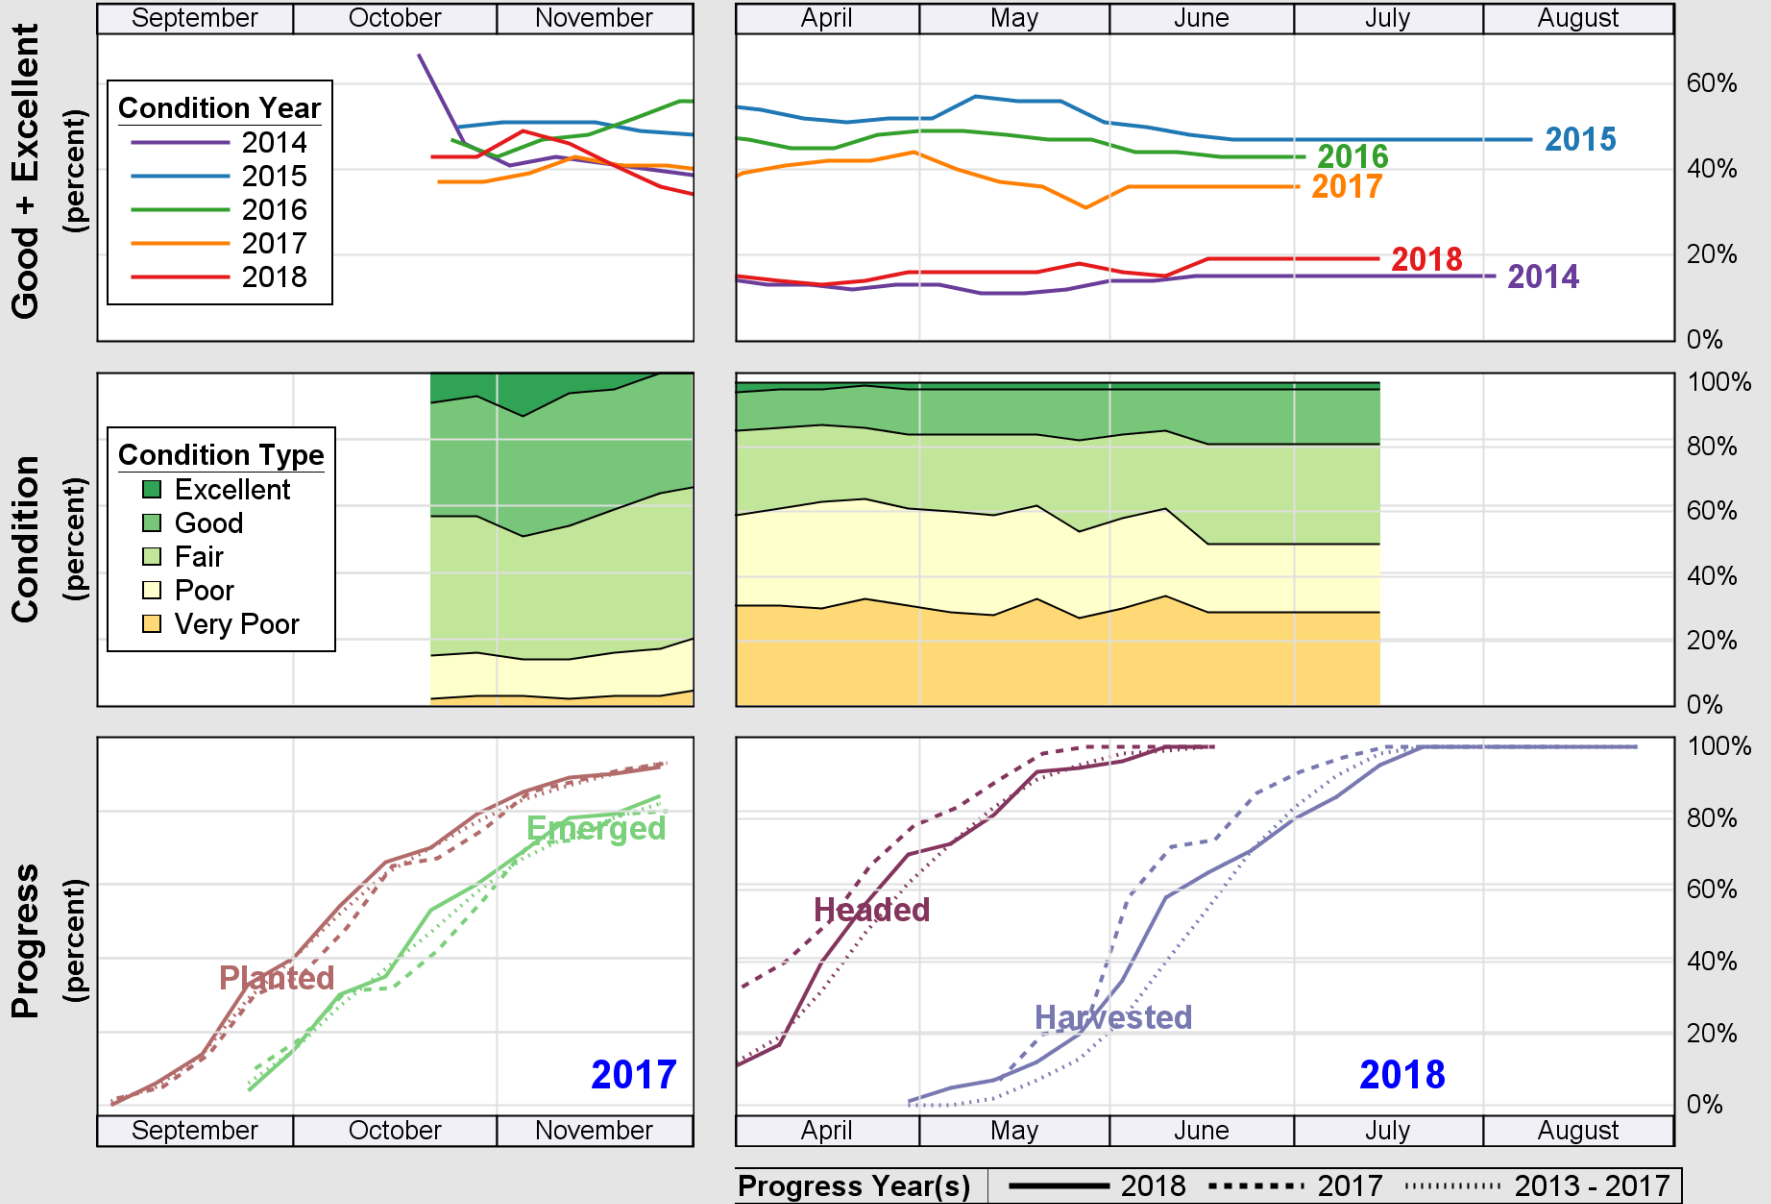

# Crop Progress and Condition: Soybeans in Texas , 2018

NASS

Source: National Agricultural Statistics Service (NASS), Crop Progress Report

USDA

### Crop Progress and Condition: Sunflower in Texas , 2018

NASS

Source: National Agricultural Statistics Service (NASS), Crop Progress Report

USDA

# Crop Progress and Condition: Winter Wheat in Texas , 2018

NASS

Source: National Agricultural Statistics Service (NASS), Crop Progress Report