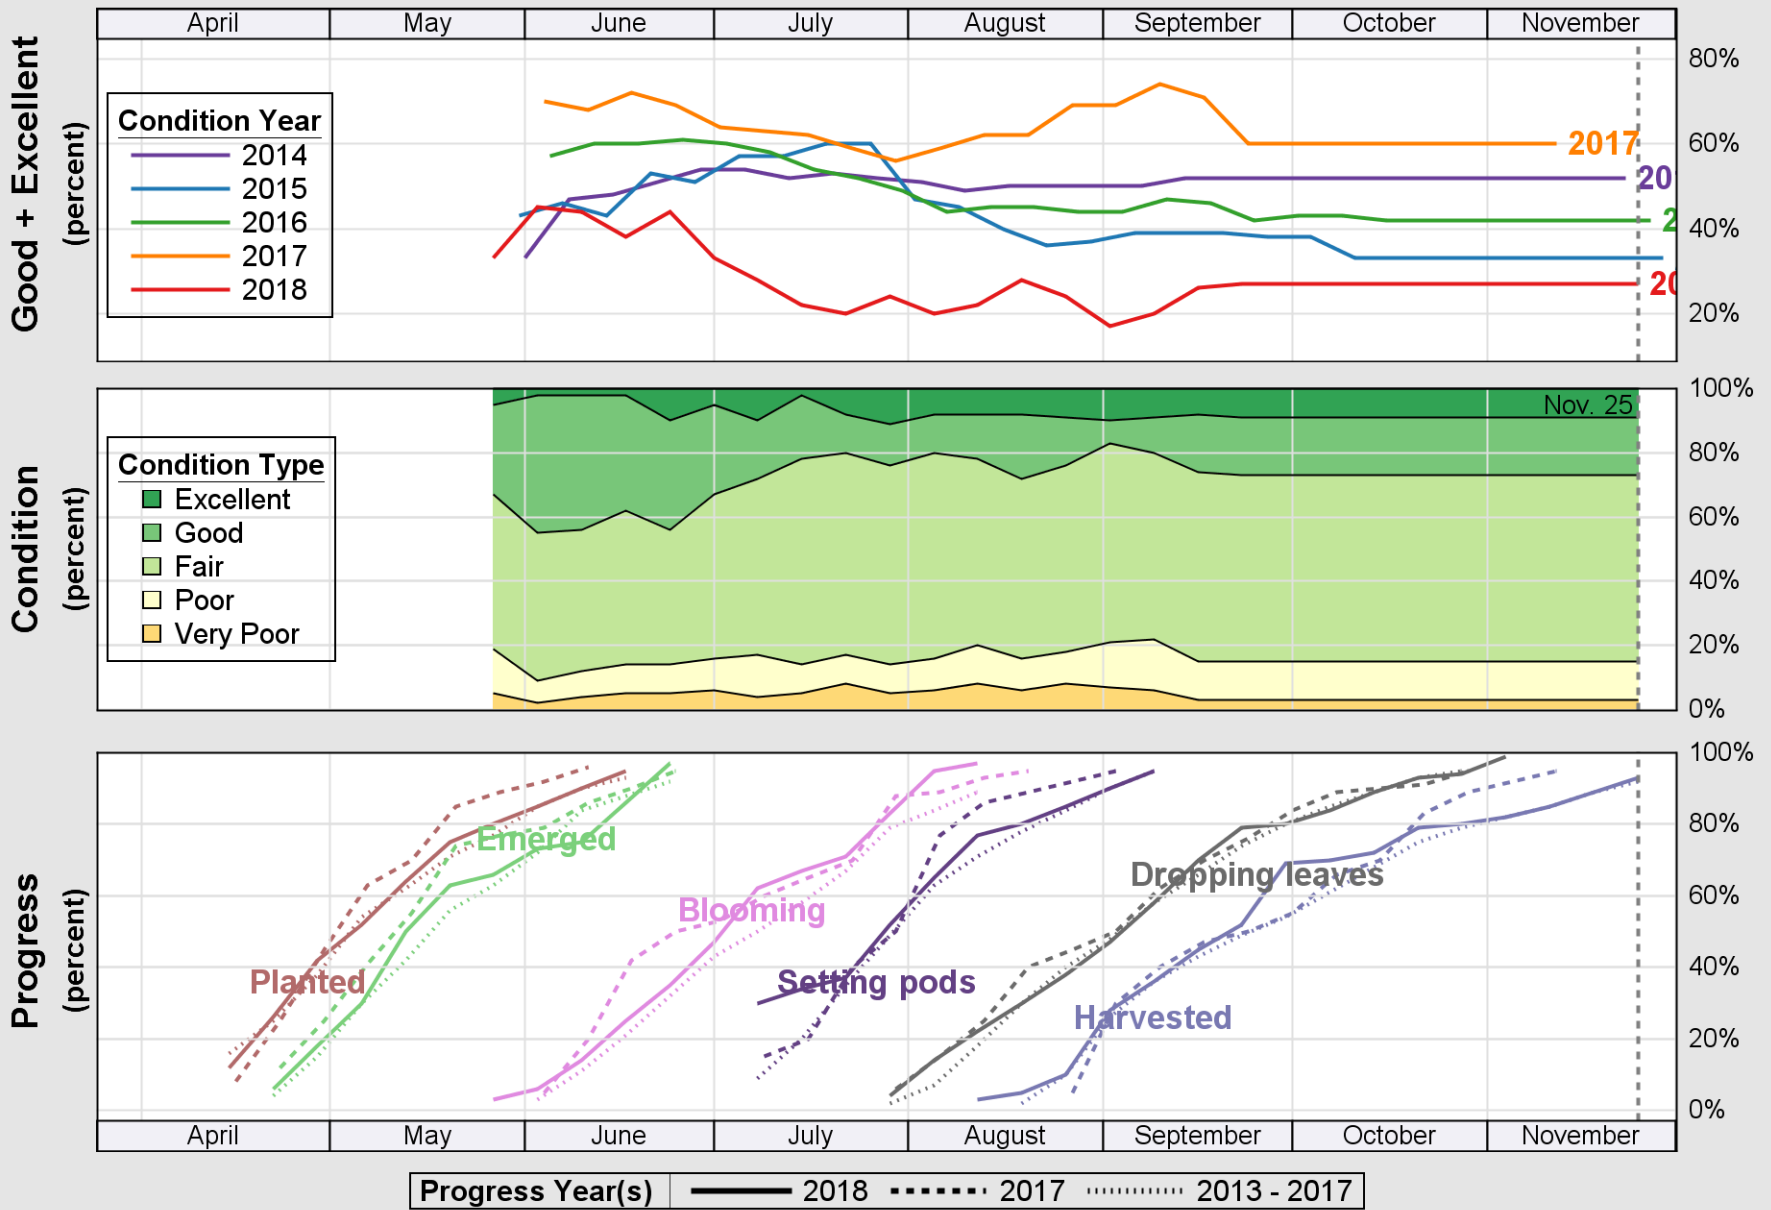

### Crop Progress and Condition: Rice in Texas , 2018

NASS

Source: National Agricultural Statistics Service (NASS), Crop Progress Report

USDA

# Crop Progress and Condition: Sorghum in Texas , 2018

NASS

Source: National Agricultural Statistics Service (NASS), Crop Progress Report

USDA

# Crop Progress and Condition: Soybeans in Texas , 2018

NASS

Source: National Agricultural Statistics Service (NASS), Crop Progress Report

USDA