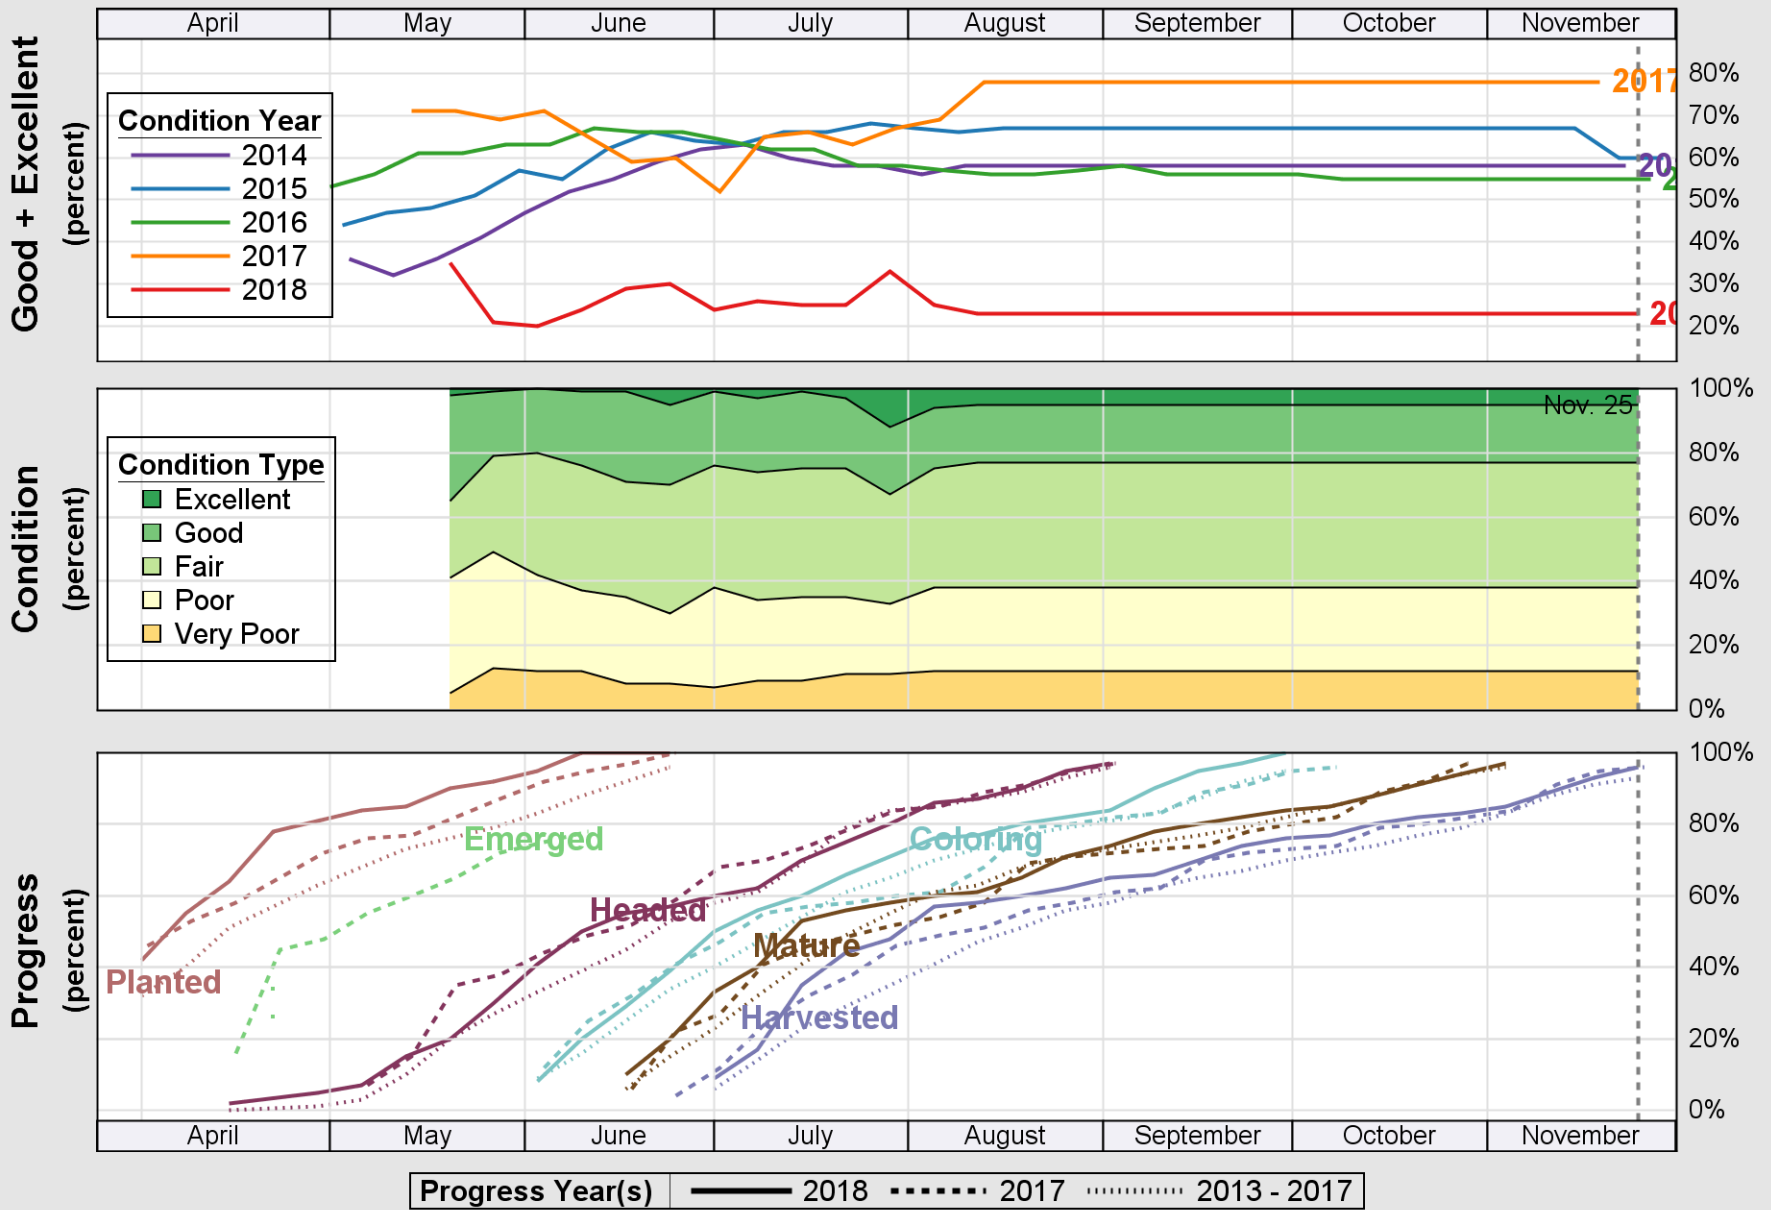

# Crop Progress and Condition: Peanuts in Texas , 2018

NASS

Source: National Agricultural Statistics Service (NASS), Crop Progress Report

USDA

### Crop Progress and Condition: Rice in Texas , 2018

NASS

Source: National Agricultural Statistics Service (NASS), Crop Progress Report

USDA

# Crop Progress and Condition: Sorghum in Texas , 2018

NASS

Source: National Agricultural Statistics Service (NASS), Crop Progress Report

USDA