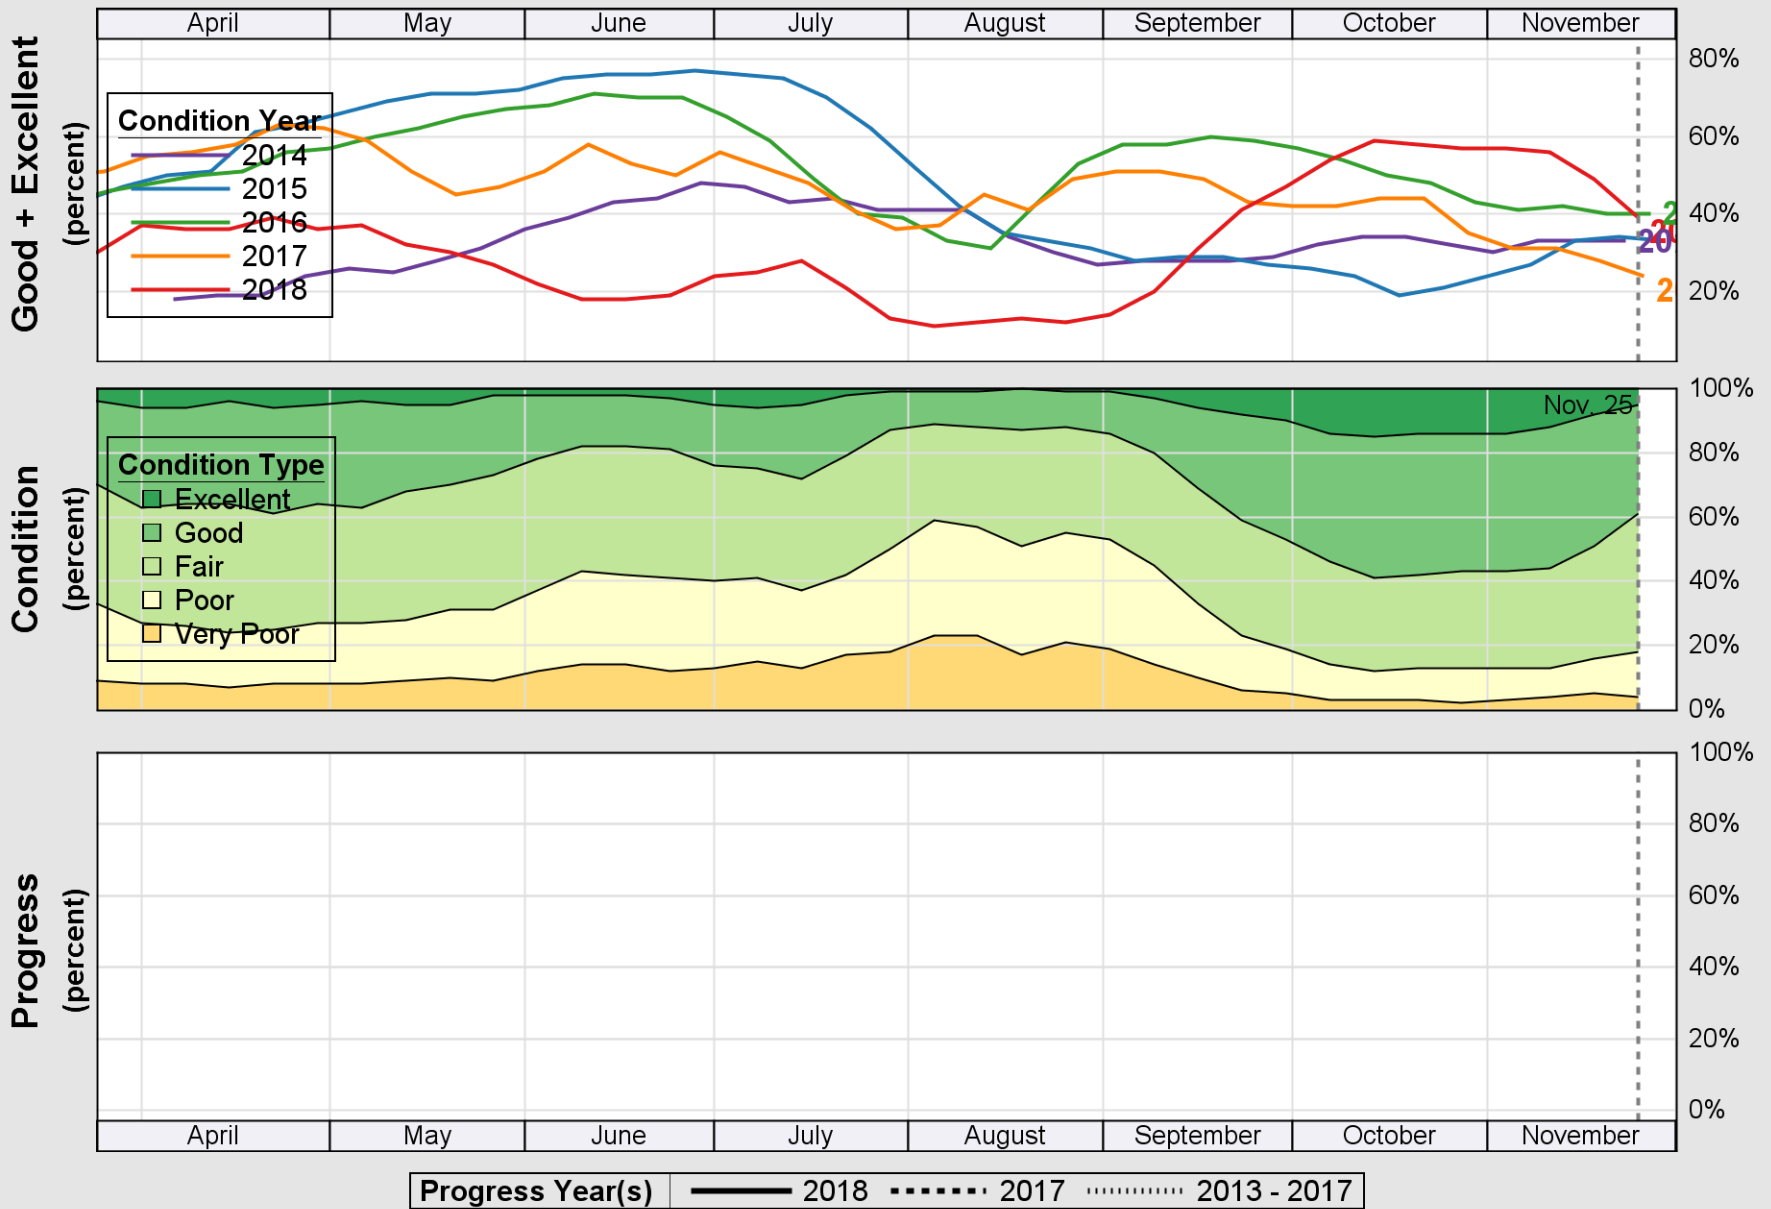

# Crop Progress and Condition: Corn in Texas , 2018

NASS

Source: National Agricultural Statistics Service (NASS), Crop Progress Report

USDA

# Crop Progress and Condition: Cotton in Texas , 2018

NASS

Source: National Agricultural Statistics Service (NASS), Crop Progress Report

USDA

# Crop Progress and Condition: Pasture and Range in Texas , 2018

NASS

Source: National Agricultural Statistics Service (NASS), Crop Progress Report

USDA