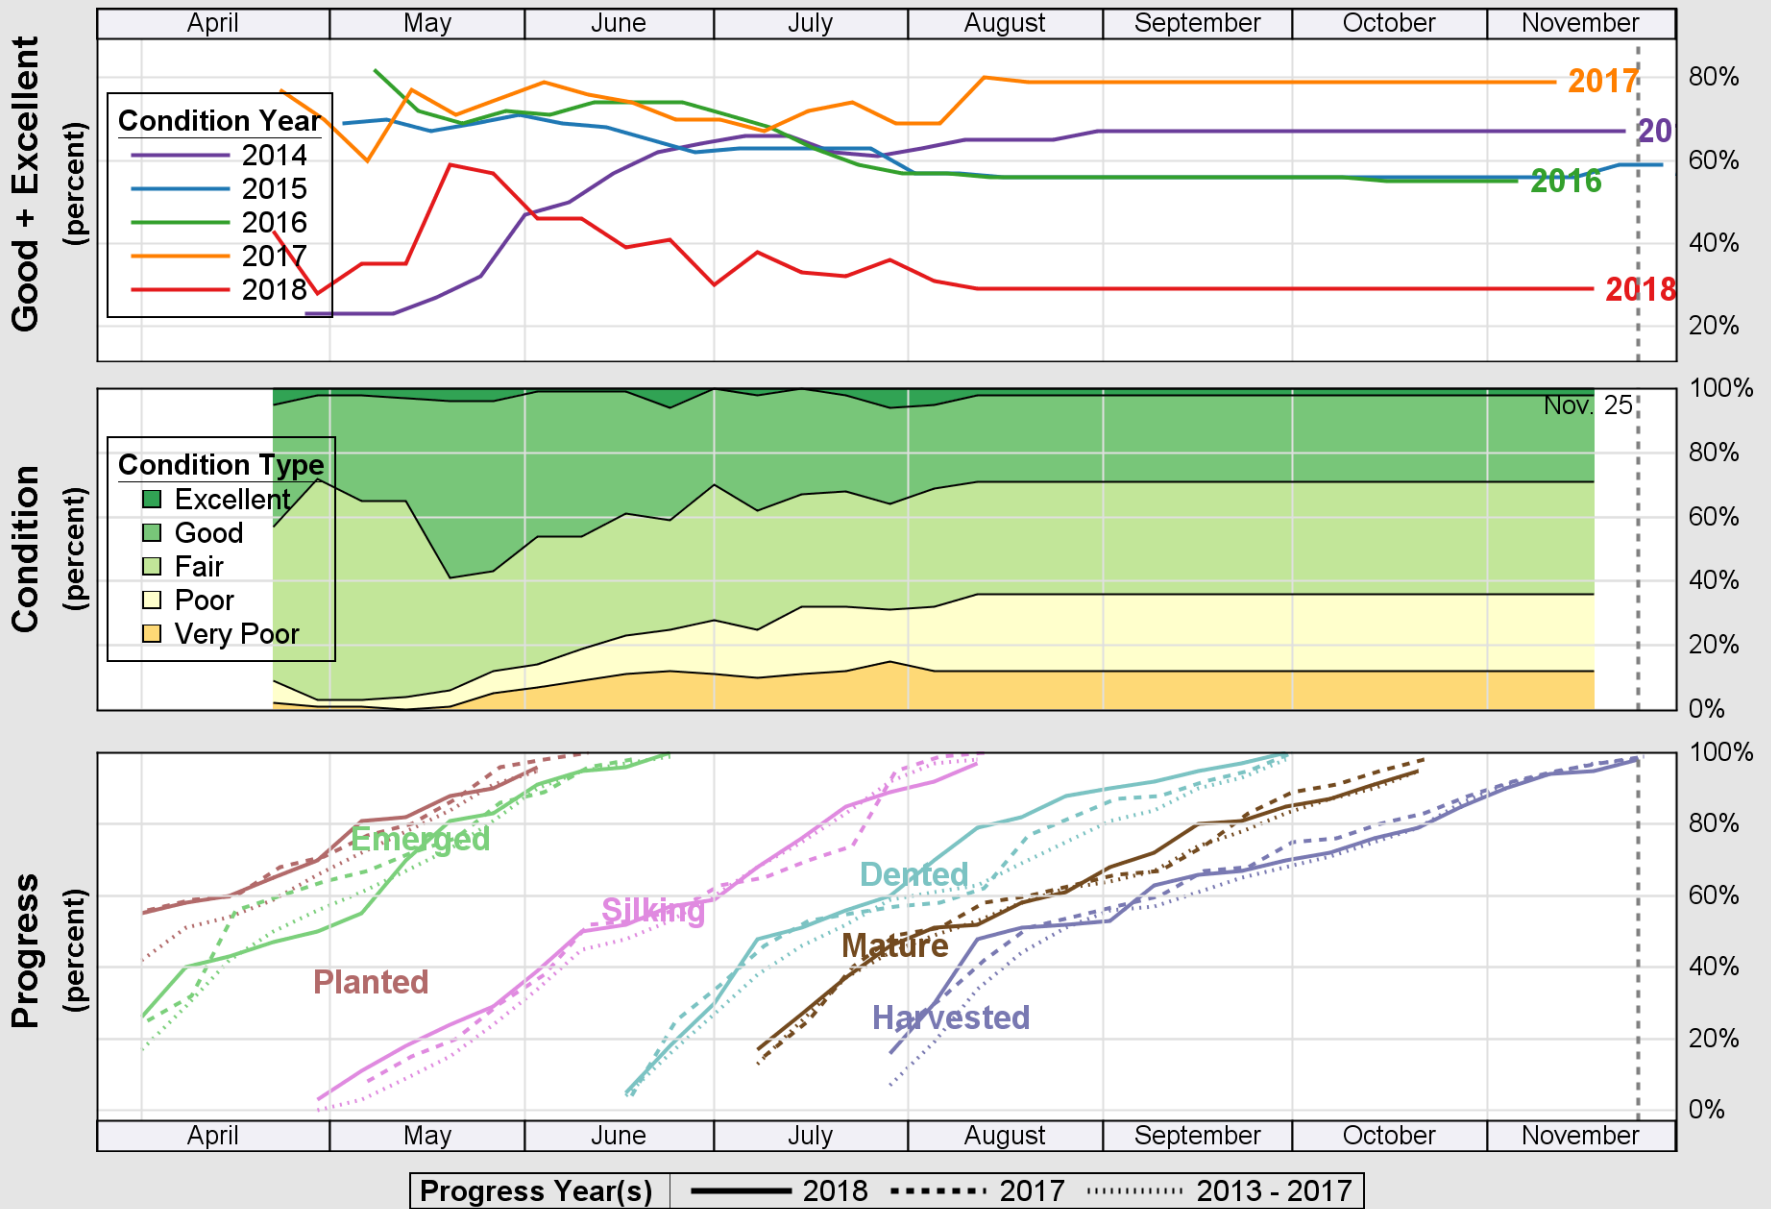

# Crop Progress and Condition: Corn in Texas , 2018

NASS

Source: National Agricultural Statistics Service (NASS), Crop Progress Report

USDA

# Crop Progress and Condition: Cotton in Texas , 2018

NASS

Source: National Agricultural Statistics Service (NASS), Crop Progress Report

USDA