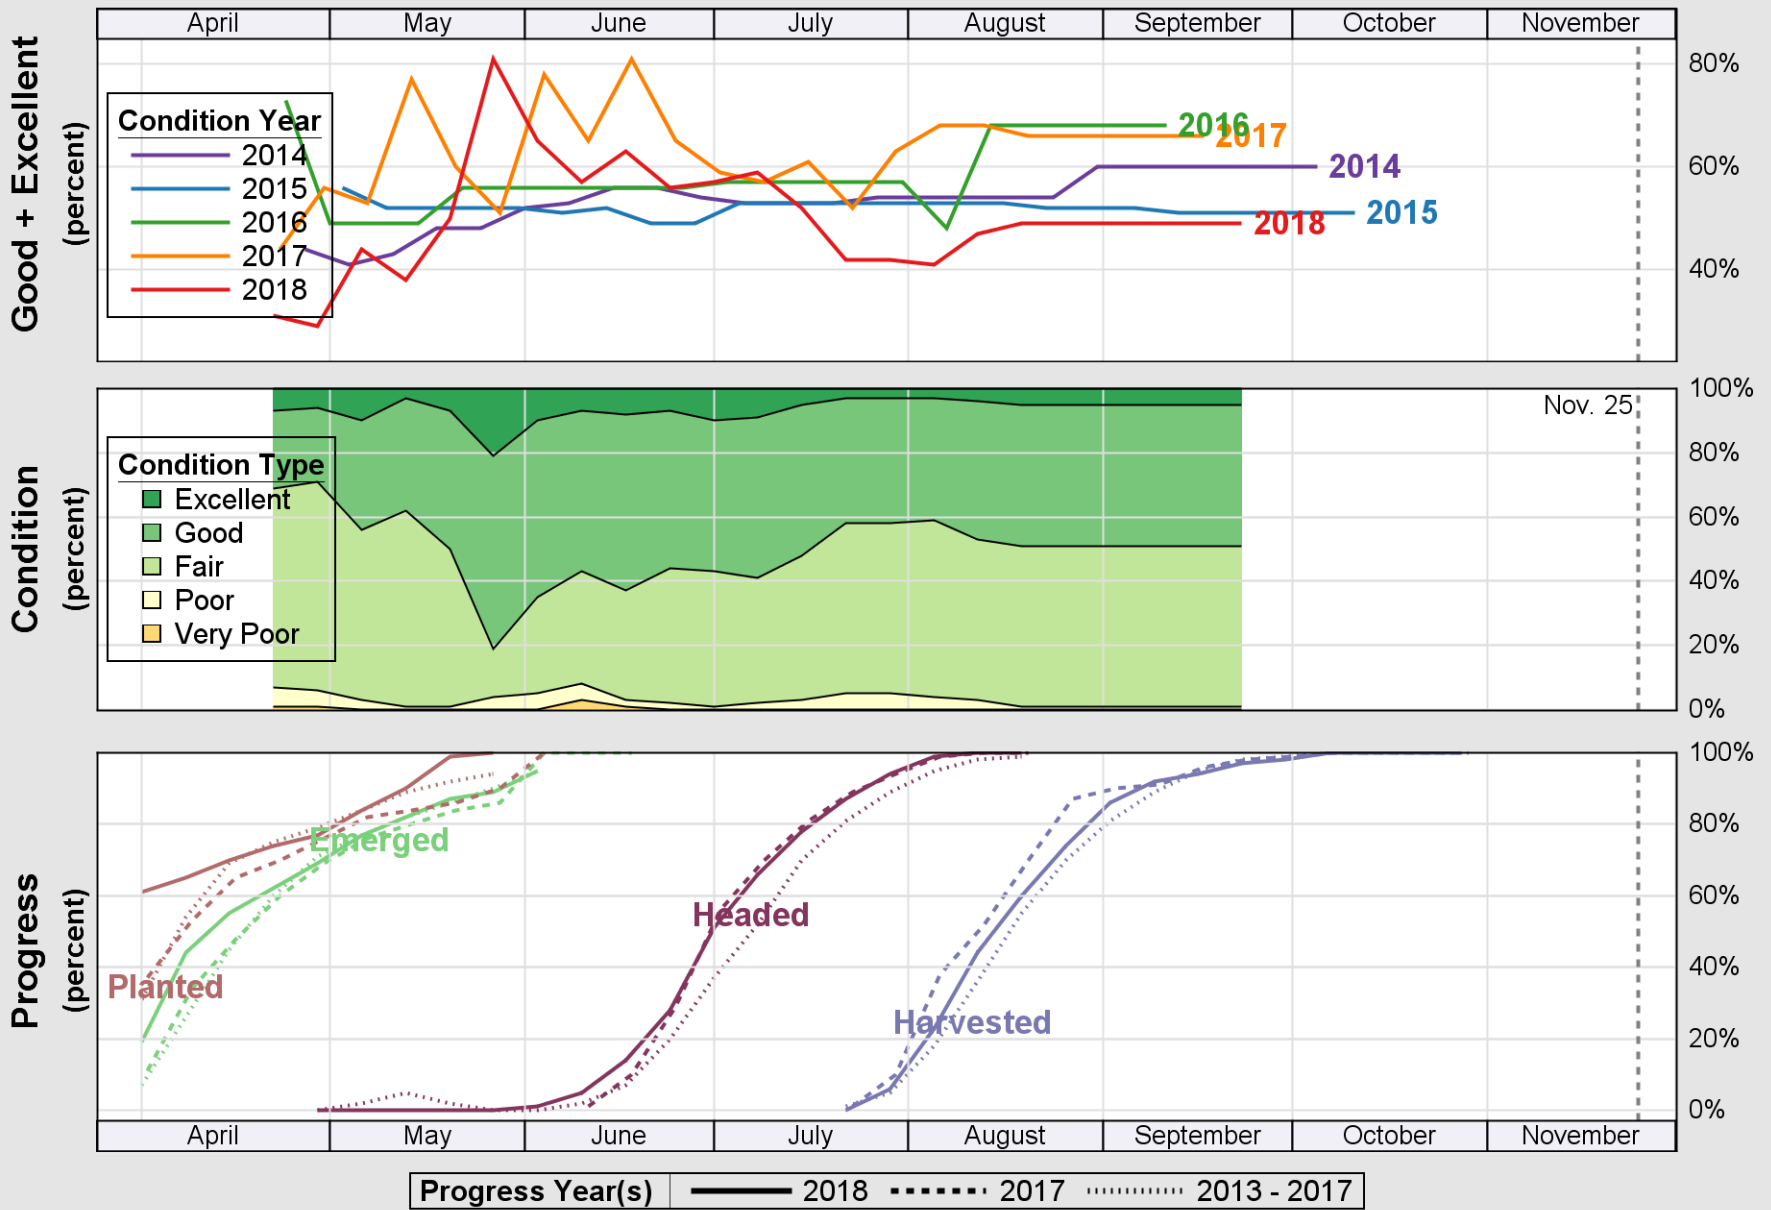

# Crop Progress and Condition: Peanuts in Texas , 2018

NASS

Source: National Agricultural Statistics Service (NASS), Crop Progress Report

USDA

### Crop Progress and Condition: Rice in Texas , 2018

NASS

Source: National Agricultural Statistics Service (NASS), Crop Progress Report

USDA