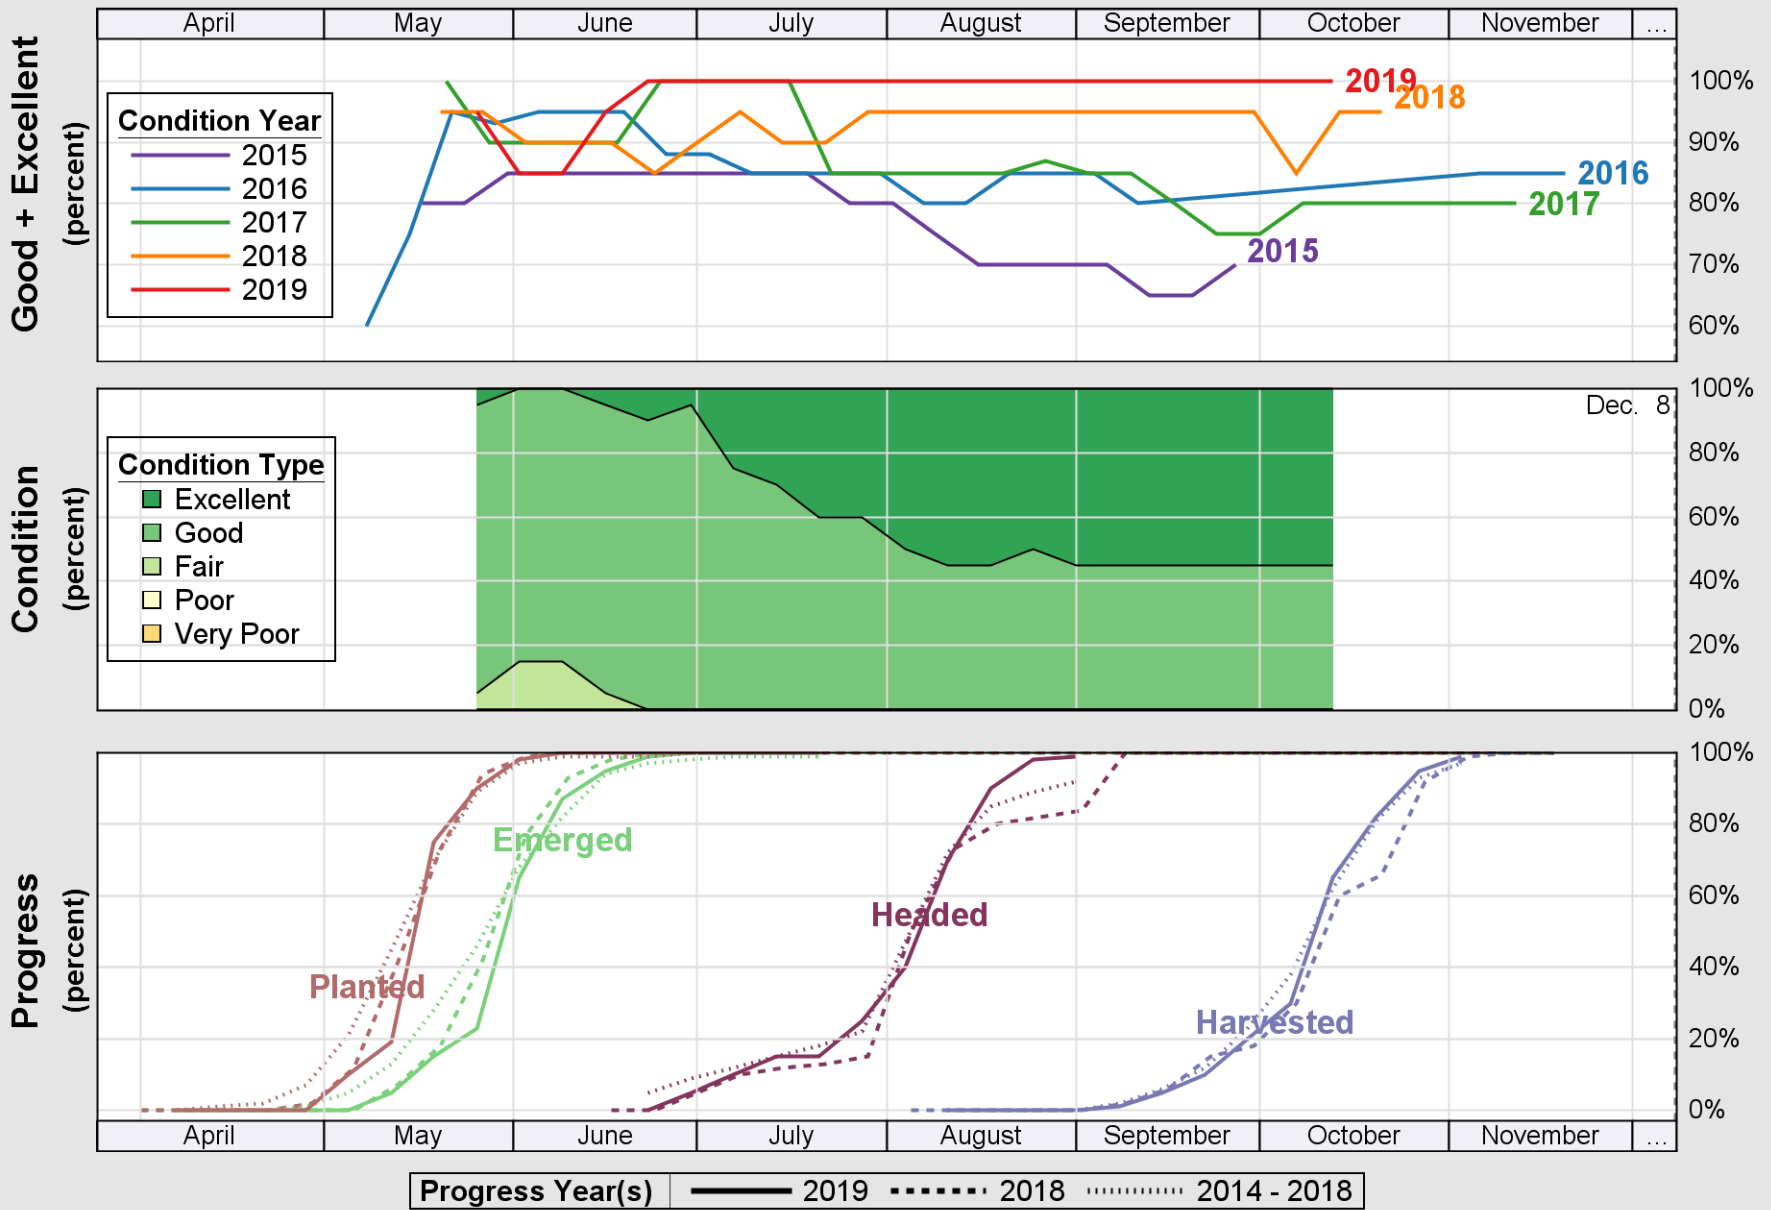

USDA

Crop Progress and Condition: Cotton in California , 2019

NASS

Source: National Agricultural Statistics Service (NASS), Crop Progress Report

USDA

Crop Progress and Condition: Pasture and Range in California , 2019

NASS

Source: National Agricultural Statistics Service (NASS), Crop Progress Report

Source: National Agricultural Statistics Service (NASS), Crop Progress Report

USDA

Crop Progress and Condition: Winter Wheat in California , 2019

NASS

Source: National Agricultural Statistics Service (NASS), Crop Progress Report