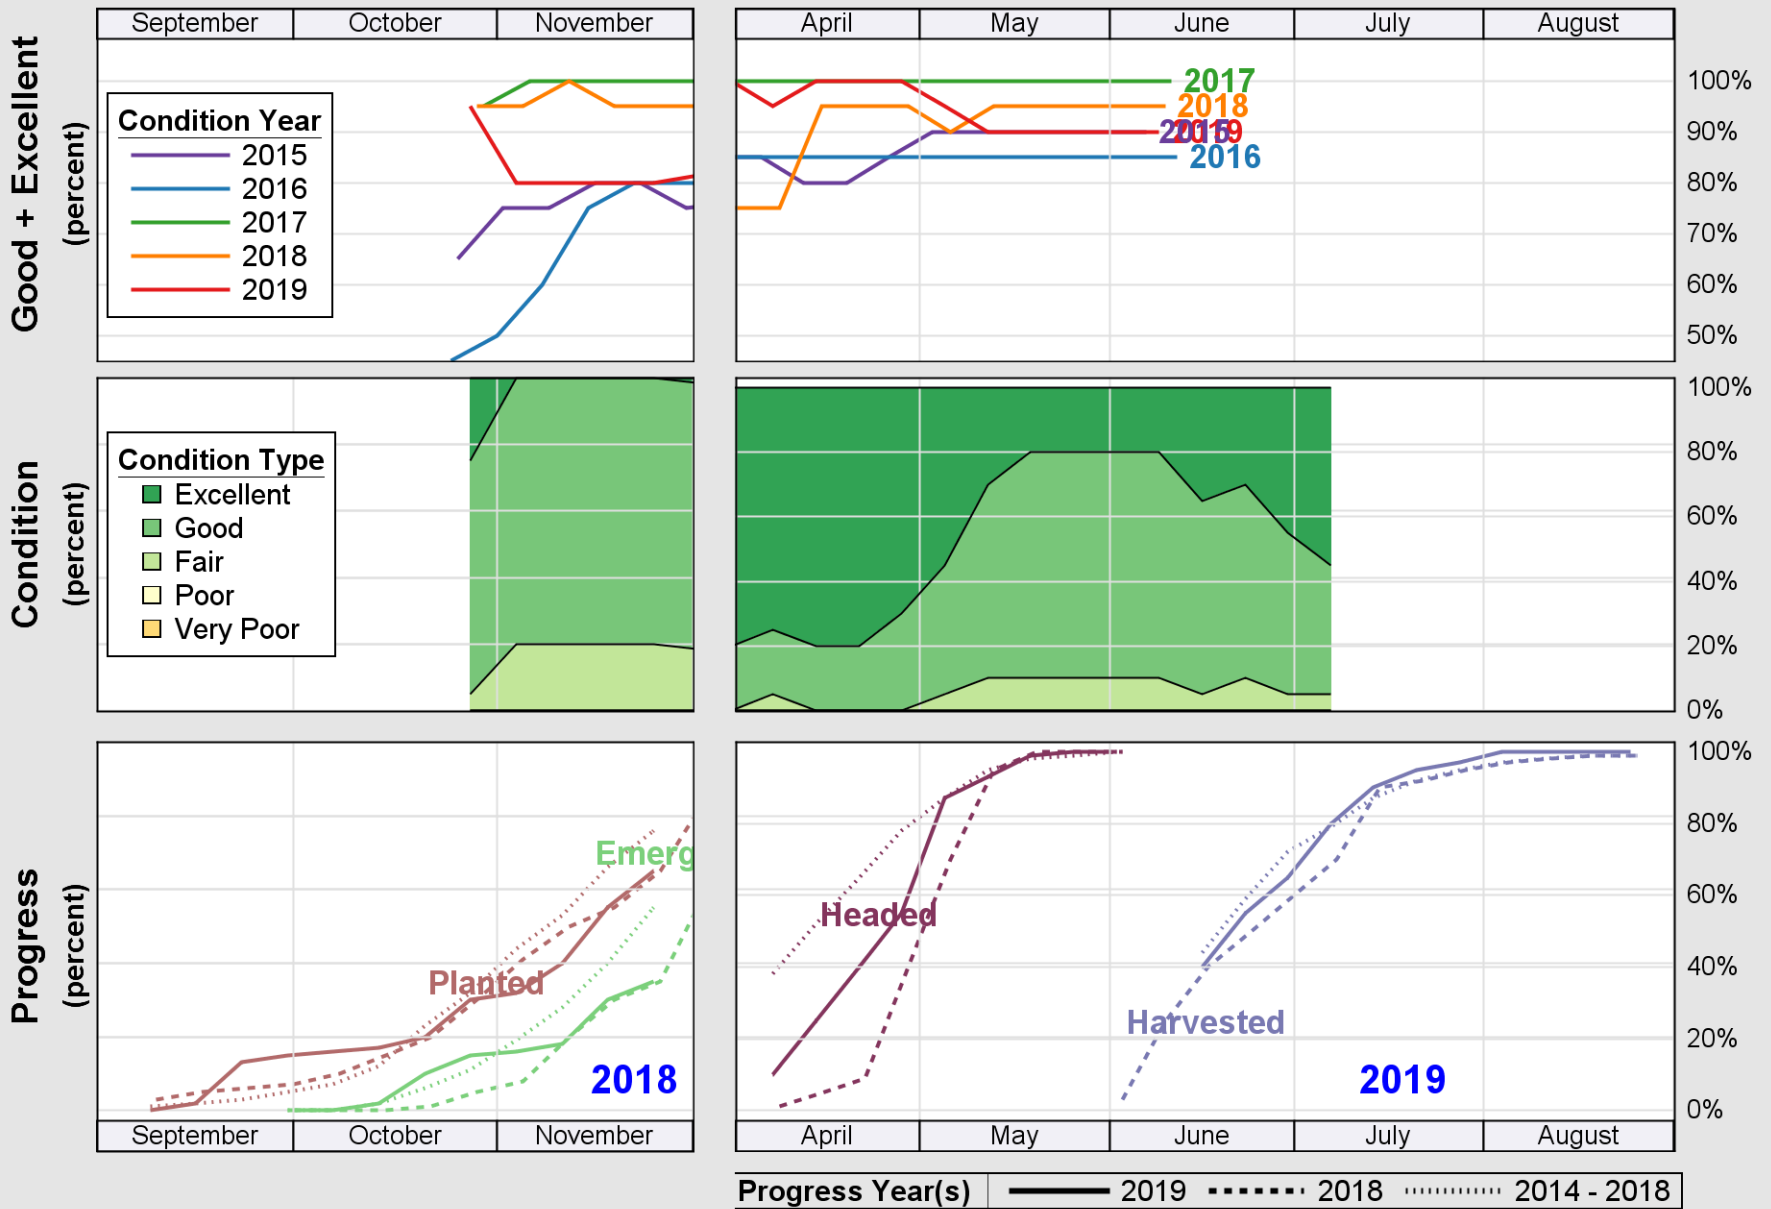

USDA

Crop Progress and Condition: Cotton in California , 2019

NASS

Source: National Agricultural Statistics Service (NASS), Crop Progress Report

USDA

Crop Progress and Condition: Pasture and Range in California , 2019

NASS

Source: National Agricultural Statistics Service (NASS), Crop Progress Report

Source: National Agricultural Statistics Service (NASS), Crop Progress Report

USDA

Crop Progress and Condition: Winter Wheat in California , 2019

NASS

Source: National Agricultural Statistics Service (NASS), Crop Progress Report