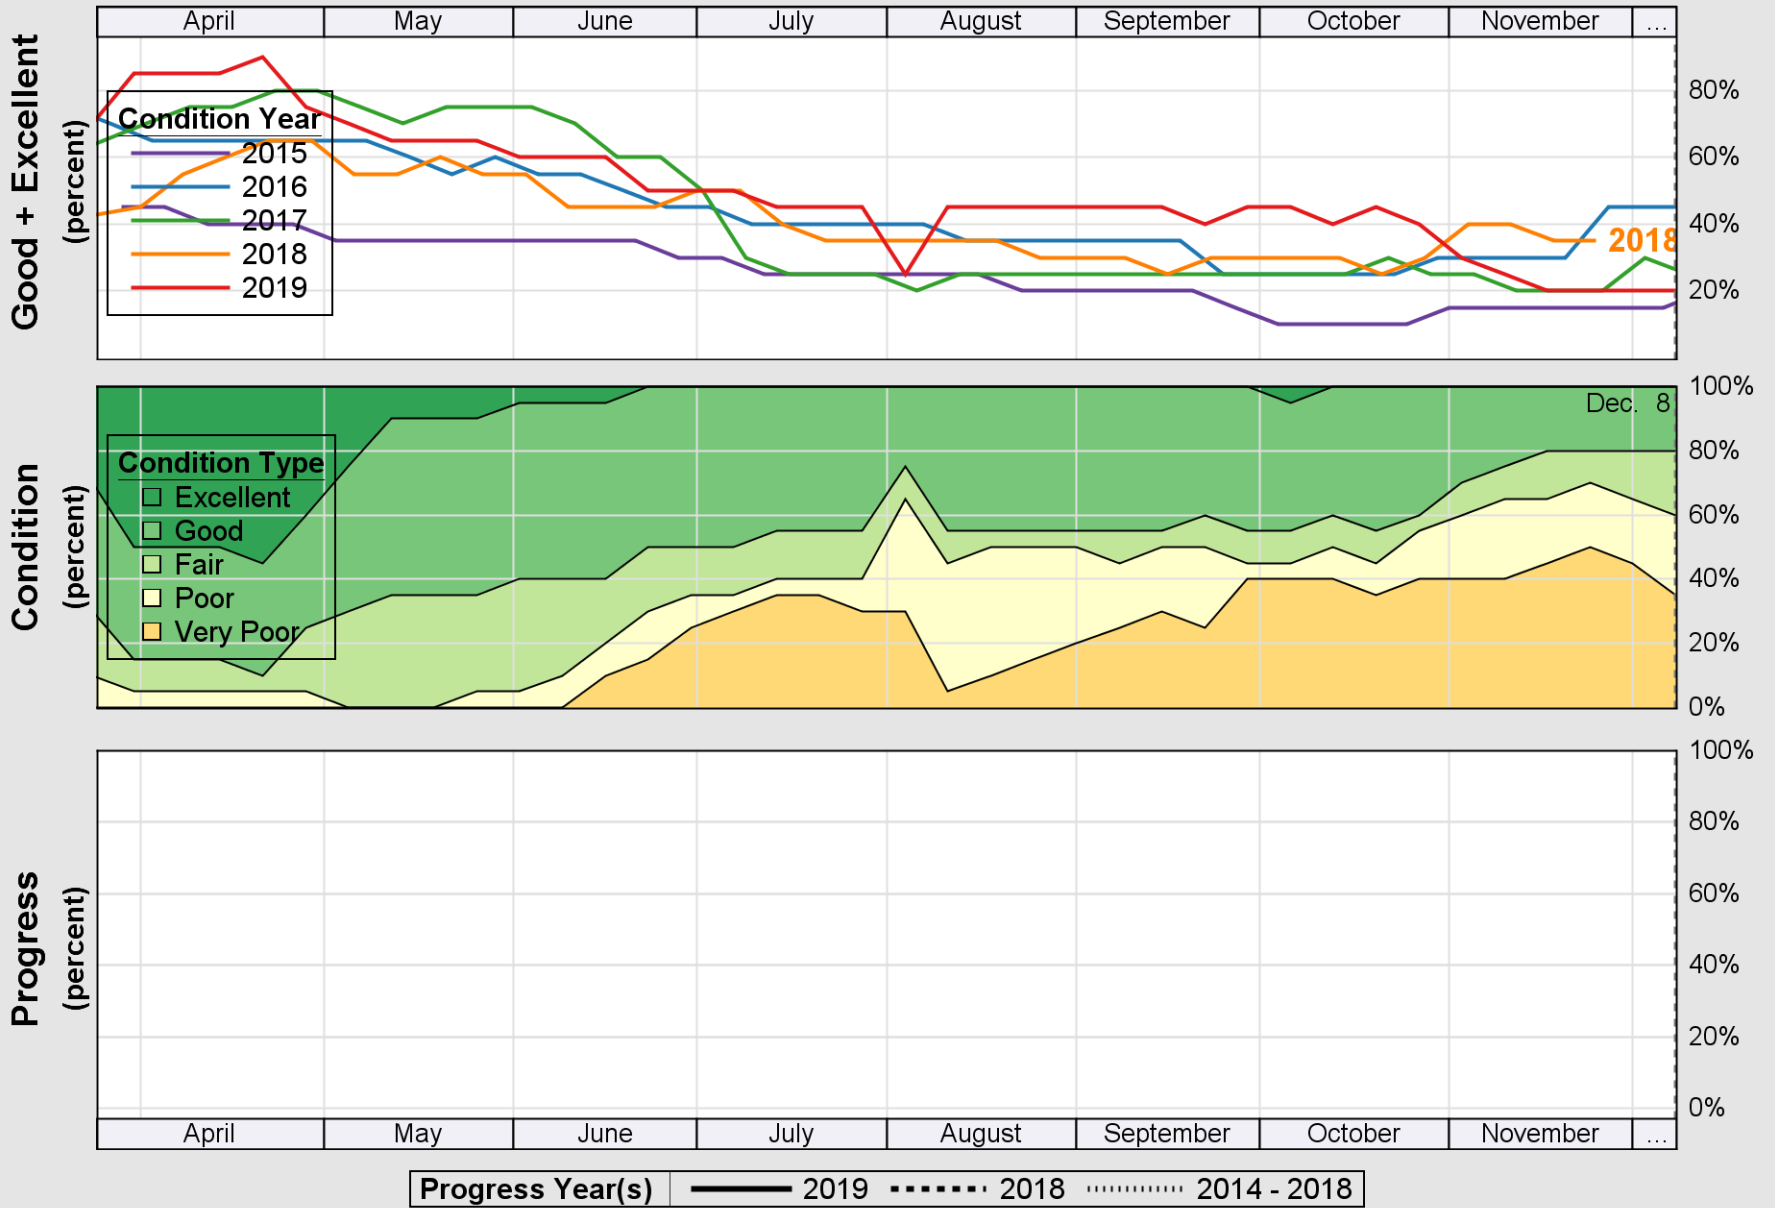

USDA

Crop Progress and Condition: Cotton in California , 2019

NASS

Source: National Agricultural Statistics Service (NASS), Crop Progress Report

USDA

Crop Progress and Condition: Pasture and Range in California , 2019

NASS

Source: National Agricultural Statistics Service (NASS), Crop Progress Report

Source: National Agricultural Statistics Service (NASS), Crop Progress Report

USDA

Crop Progress and Condition: Winter Wheat in California , 2019

NASS

Source: National Agricultural Statistics Service (NASS), Crop Progress Report