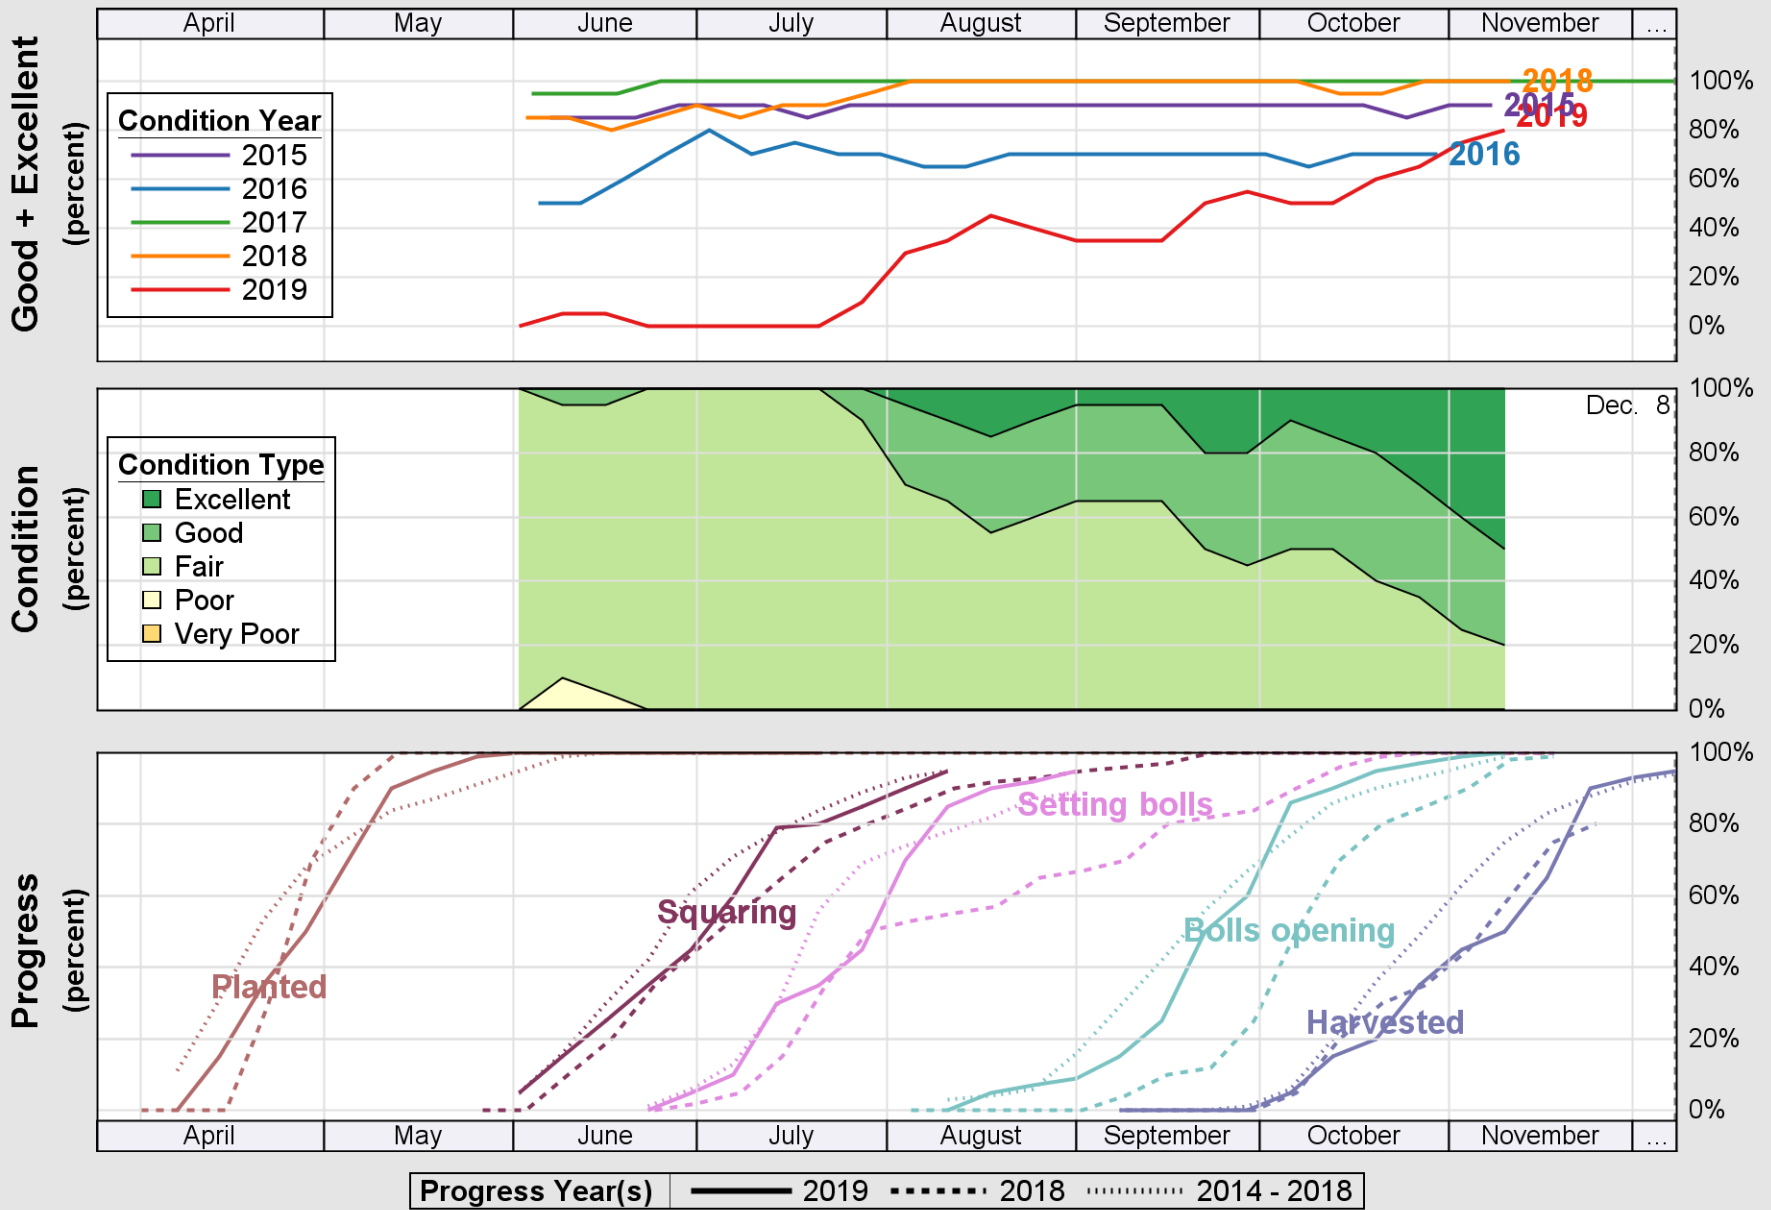

USDA

Crop Progress and Condition: Cotton in California , 2019

NASS

Source: National Agricultural Statistics Service (NASS), Crop Progress Report

USDA

Crop Progress and Condition: Pasture and Range in California , 2019

NASS

Source: National Agricultural Statistics Service (NASS), Crop Progress Report

Source: National Agricultural Statistics Service (NASS), Crop Progress Report

USDA

Crop Progress and Condition: Winter Wheat in California , 2019

NASS

Source: National Agricultural Statistics Service (NASS), Crop Progress Report