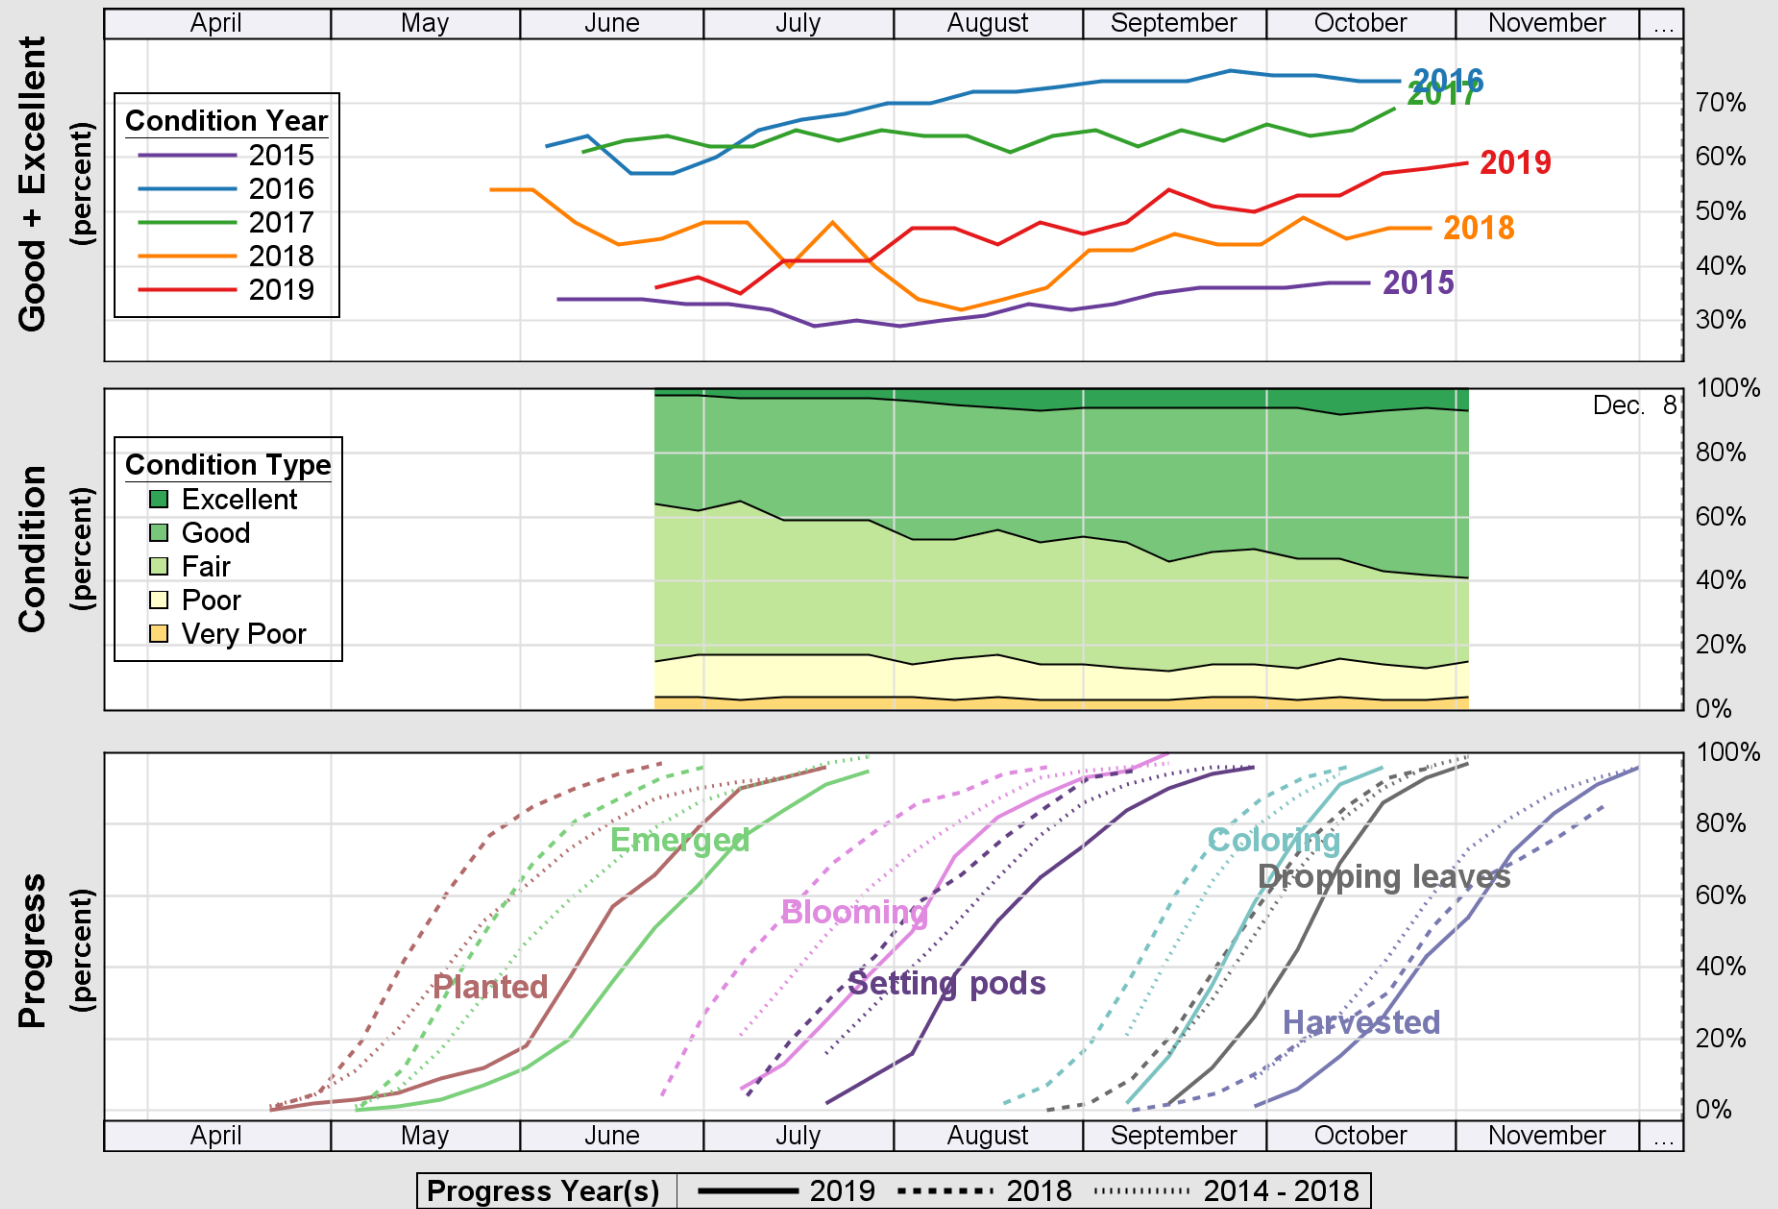

USDA

Crop Progress and Condition: Sorghum in Missouri , 2019

NASS

Source: National Agricultural Statistics Service (NASS), Crop Progress Report

USDA

Crop Progress and Condition: Soybeans in Missouri, 2019

NASS

Source: National Agricultural Statistics Service (NASS), Crop Progress Report

USDA

Crop Progress and Condition: Winter Wheat in Missouri , 2019

NASS

Source: National Agricultural Statistics Service (NASS), Crop Progress Report