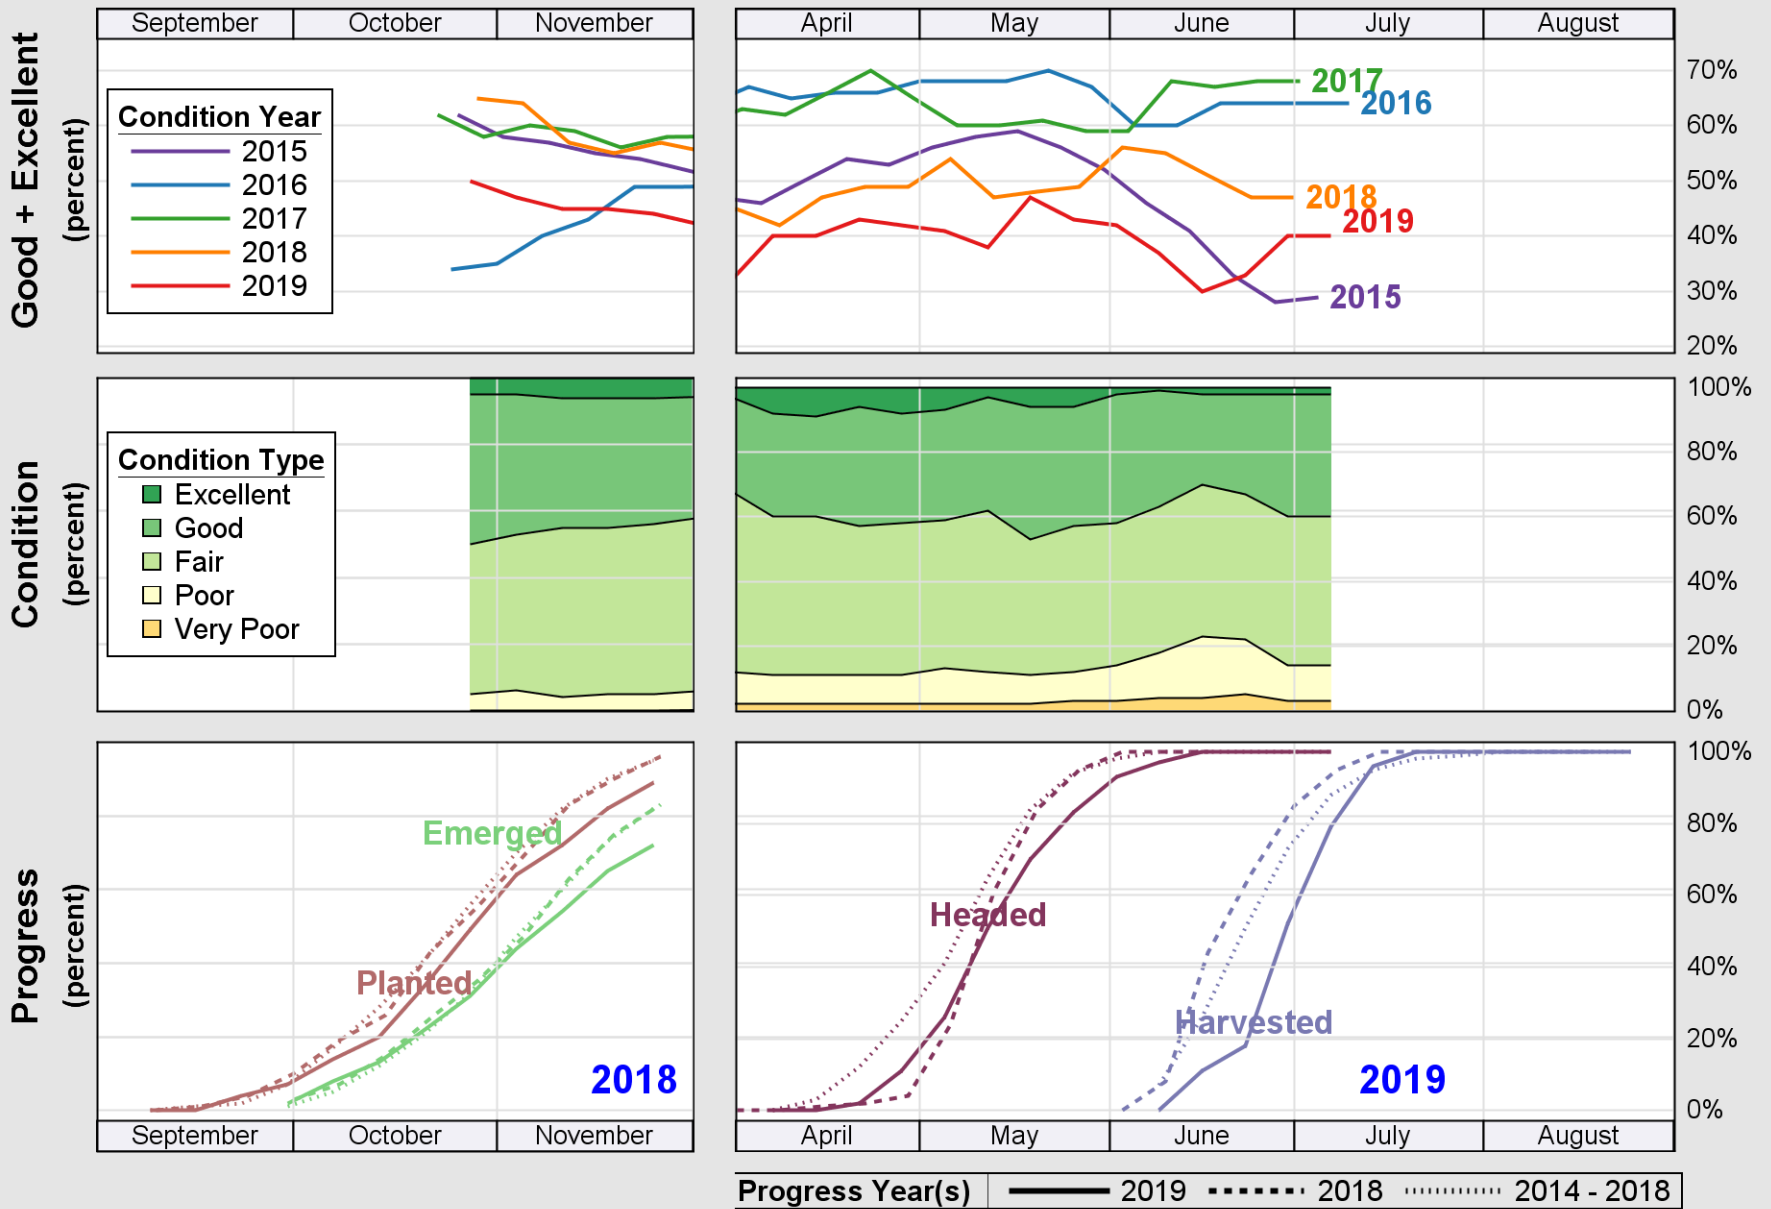

USDA

Crop Progress and Condition: Pasture and Range in Missouri , 2019

NASS

Source: National Agricultural Statistics Service (NASS), Crop Progress Report

Source: National Agricultural Statistics Service (NASS), Crop Progress Report

USDA

Crop Progress and Condition: Sorghum in Missouri , 2019

NASS

Source: National Agricultural Statistics Service (NASS), Crop Progress Report

USDA

Crop Progress and Condition: Soybeans in Missouri, 2019

NASS

Source: National Agricultural Statistics Service (NASS), Crop Progress Report

USDA

Crop Progress and Condition: Winter Wheat in Missouri , 2019

NASS

Source: National Agricultural Statistics Service (NASS), Crop Progress Report