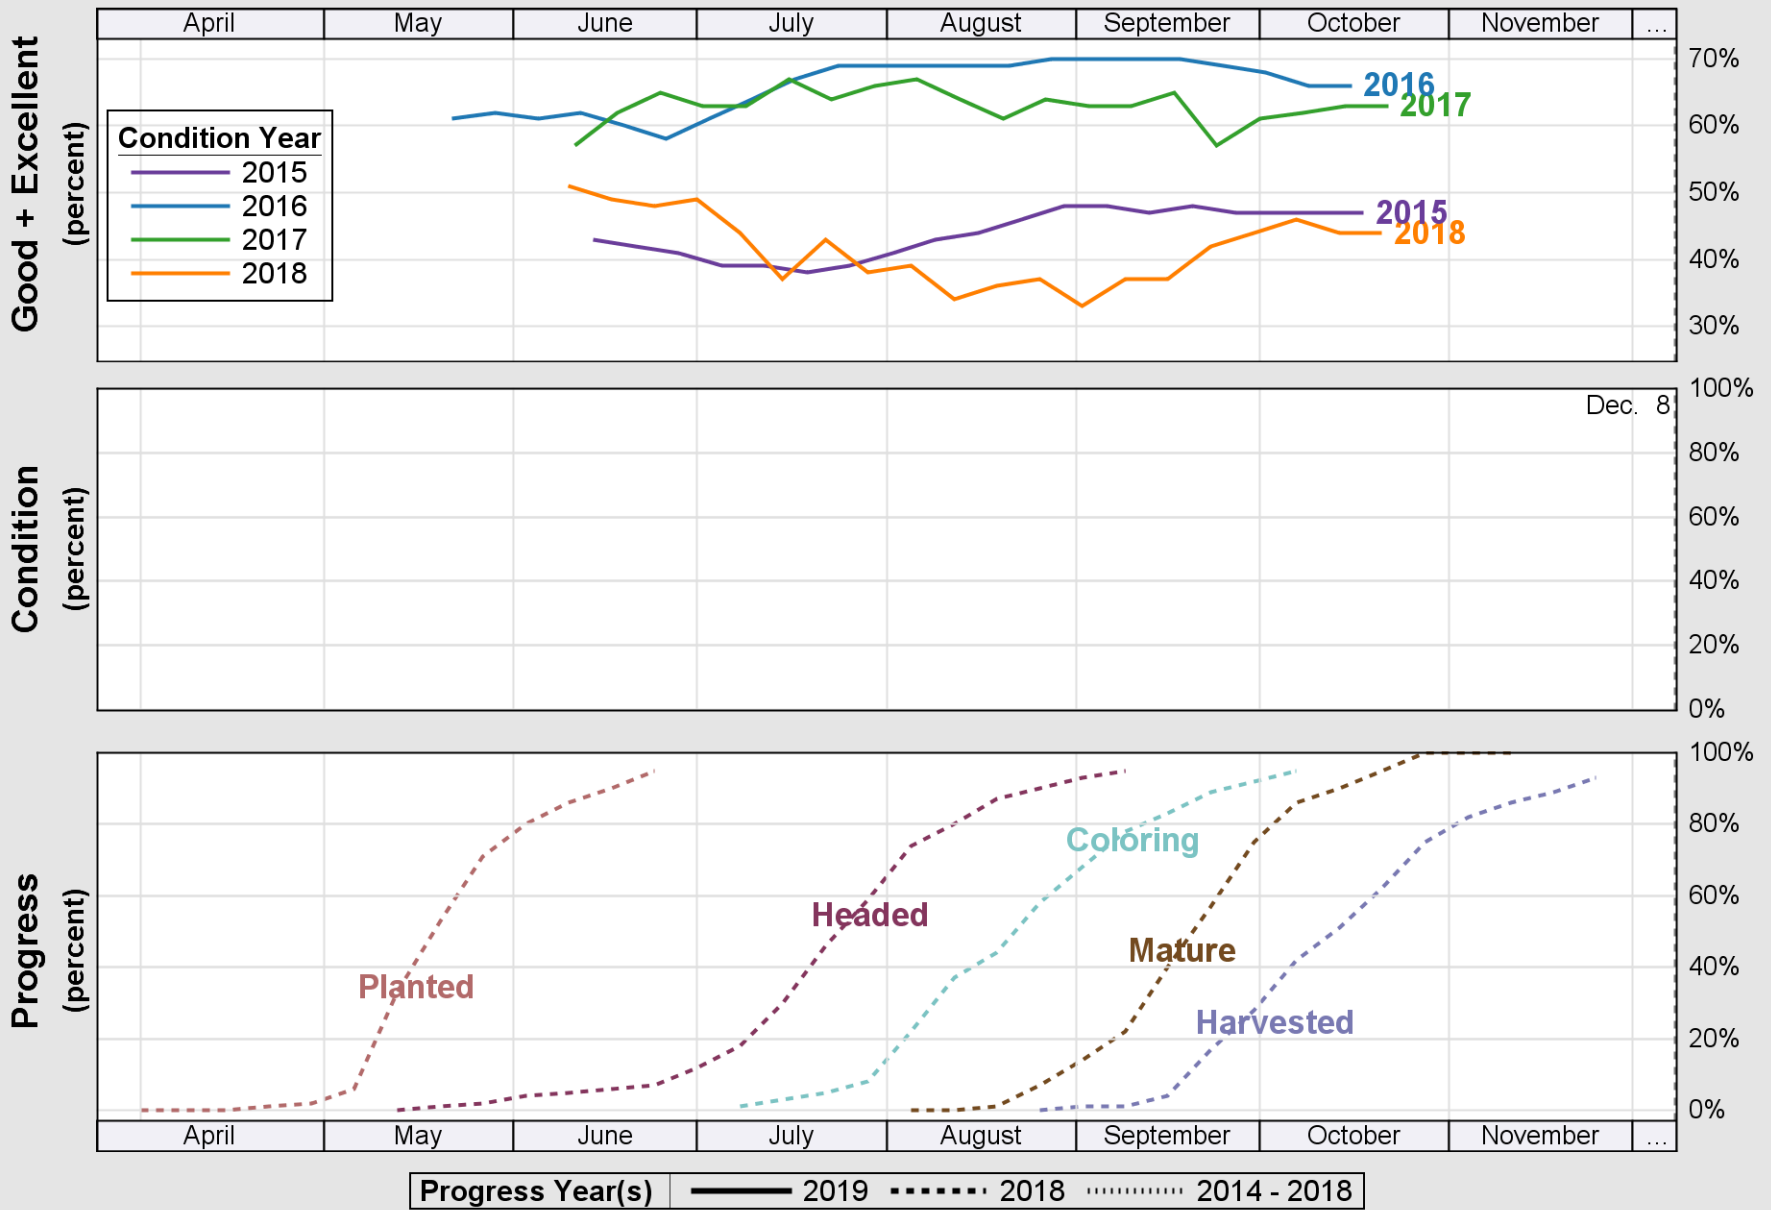

USDA

Crop Progress and Condition: Corn in Missouri , 2019

NASS

Source: National Agricultural Statistics Service (NASS), Crop Progress Report

Source: National Agricultural Statistics Service (NASS), Crop Progress Report

USDA

Crop Progress and Condition: Pasture and Range in Missouri , 2019

NASS

Source: National Agricultural Statistics Service (NASS), Crop Progress Report

Source: National Agricultural Statistics Service (NASS), Crop Progress Report

USDA

Crop Progress and Condition: Sorghum in Missouri , 2019

NASS

Source: National Agricultural Statistics Service (NASS), Crop Progress Report

USDA

Crop Progress and Condition: Soybeans in Missouri, 2019

NASS