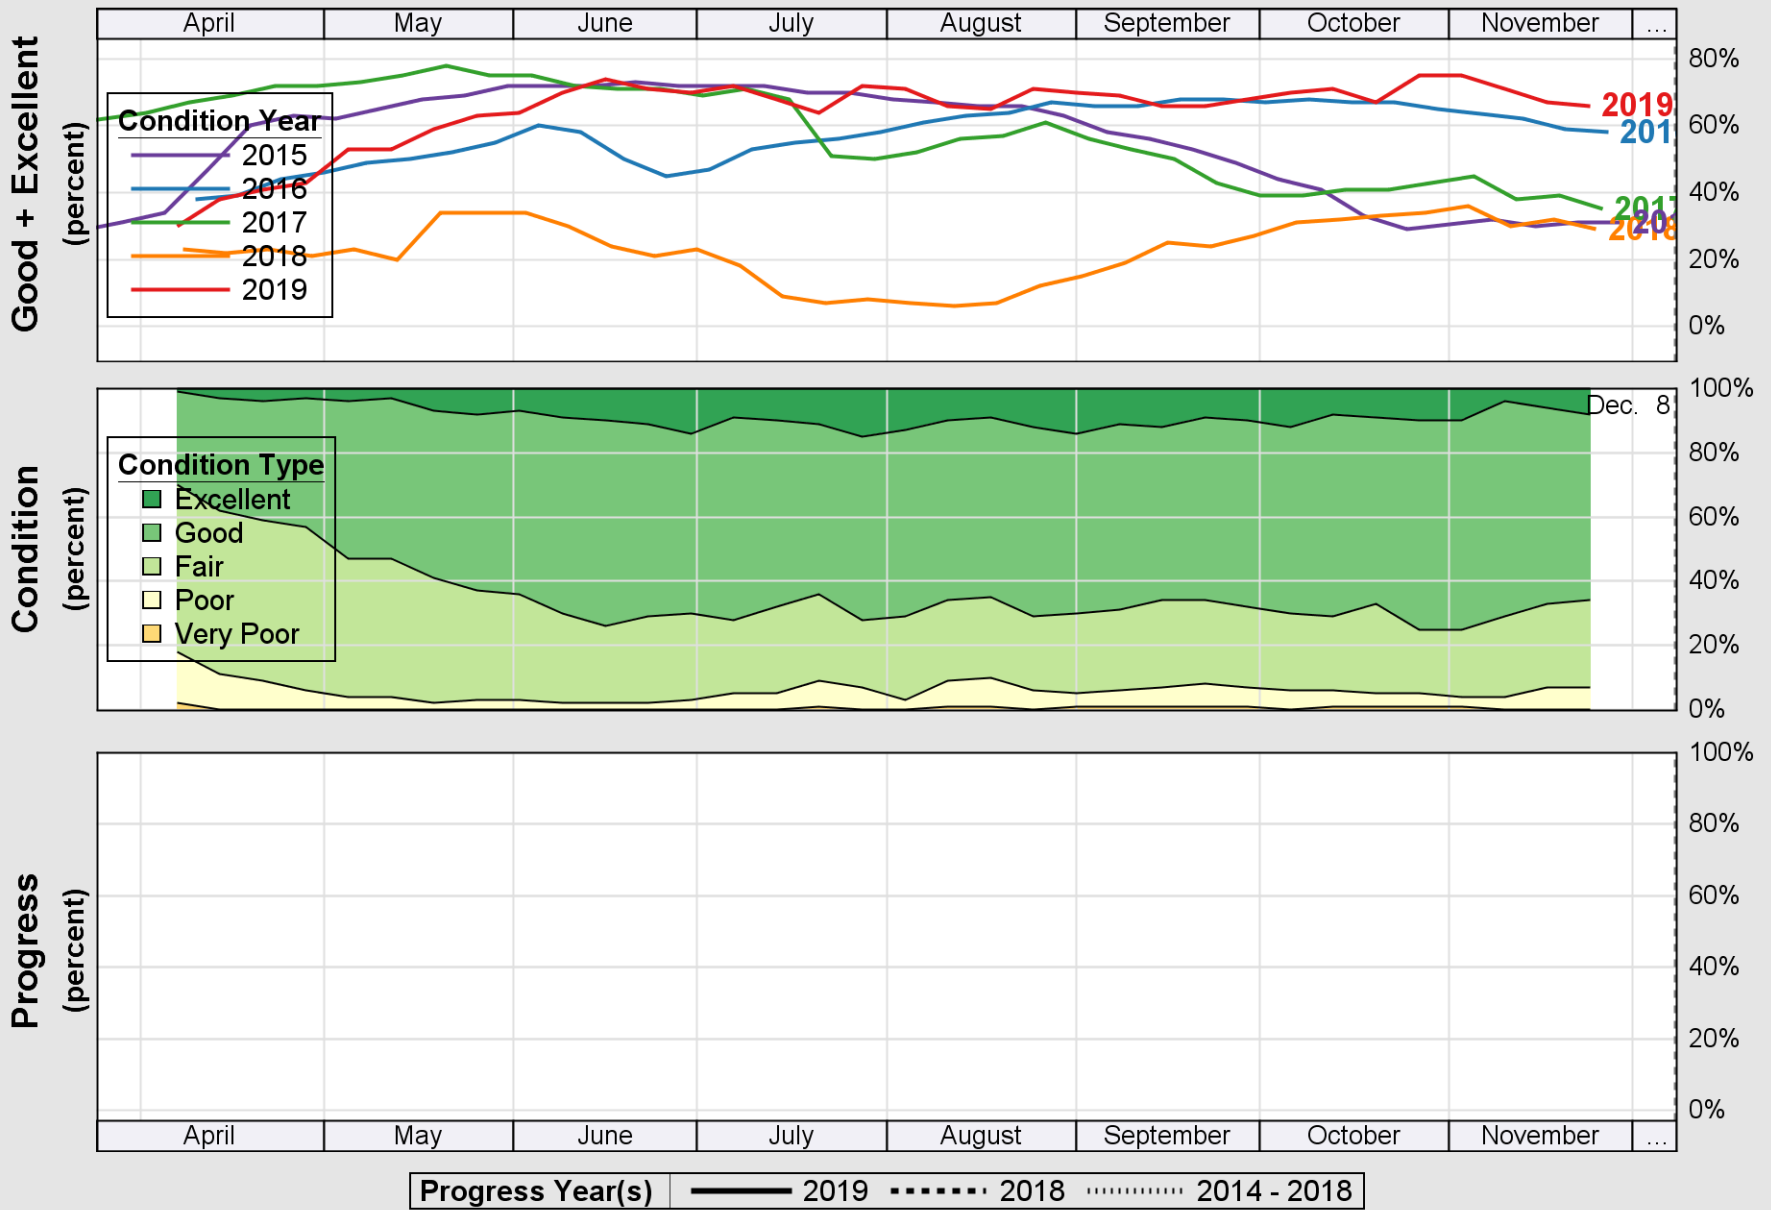

USDA

Crop Progress and Condition: Corn in Missouri , 2019

NASS

Source: National Agricultural Statistics Service (NASS), Crop Progress Report

Source: National Agricultural Statistics Service (NASS), Crop Progress Report

USDA

Crop Progress and Condition: Pasture and Range in Missouri , 2019

NASS

Source: National Agricultural Statistics Service (NASS), Crop Progress Report

Source: National Agricultural Statistics Service (NASS), Crop Progress Report