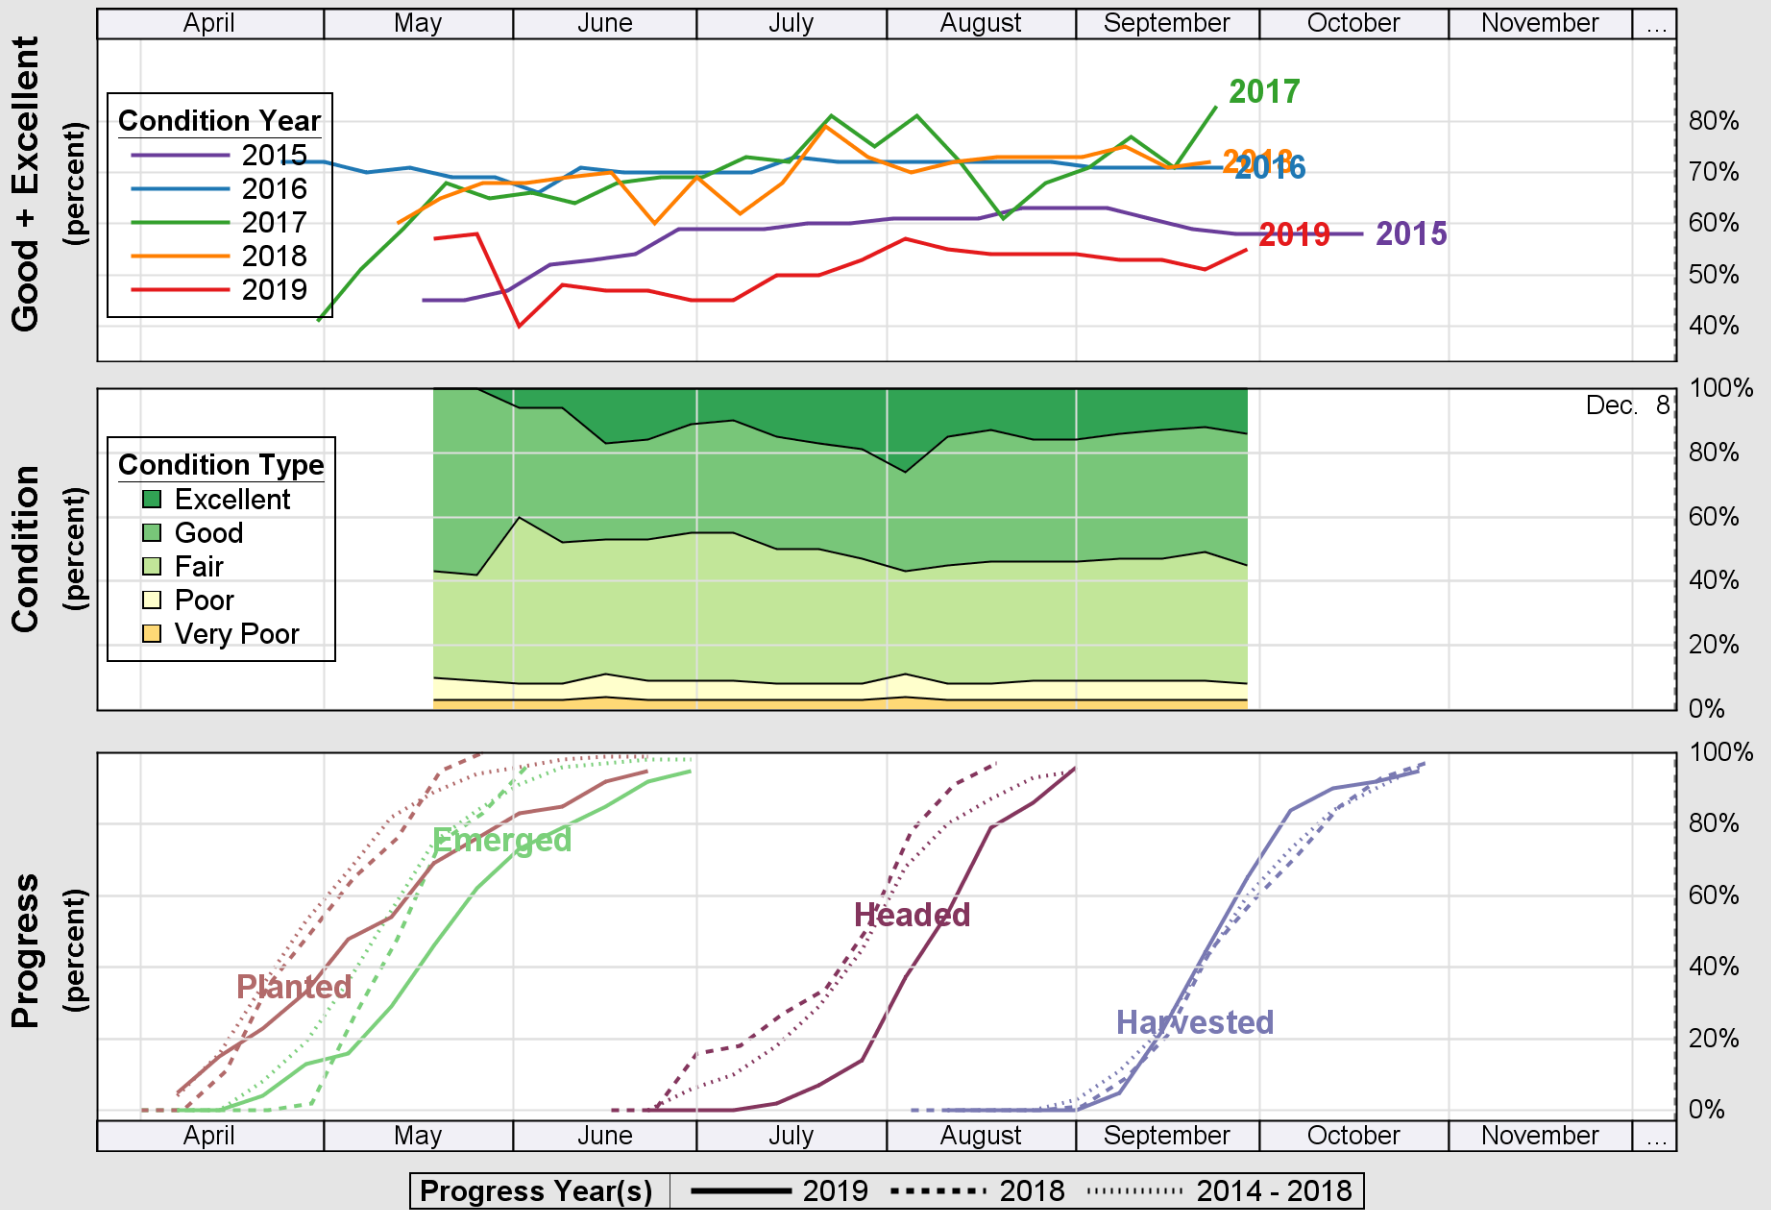

USDA

Crop Progress and Condition: Corn in Missouri , 2019

NASS

Source: National Agricultural Statistics Service (NASS), Crop Progress Report

Source: National Agricultural Statistics Service (NASS), Crop Progress Report

USDA

Crop Progress and Condition: Pasture and Range in Missouri , 2019

NASS

Source: National Agricultural Statistics Service (NASS), Crop Progress Report

Source: National Agricultural Statistics Service (NASS), Crop Progress Report