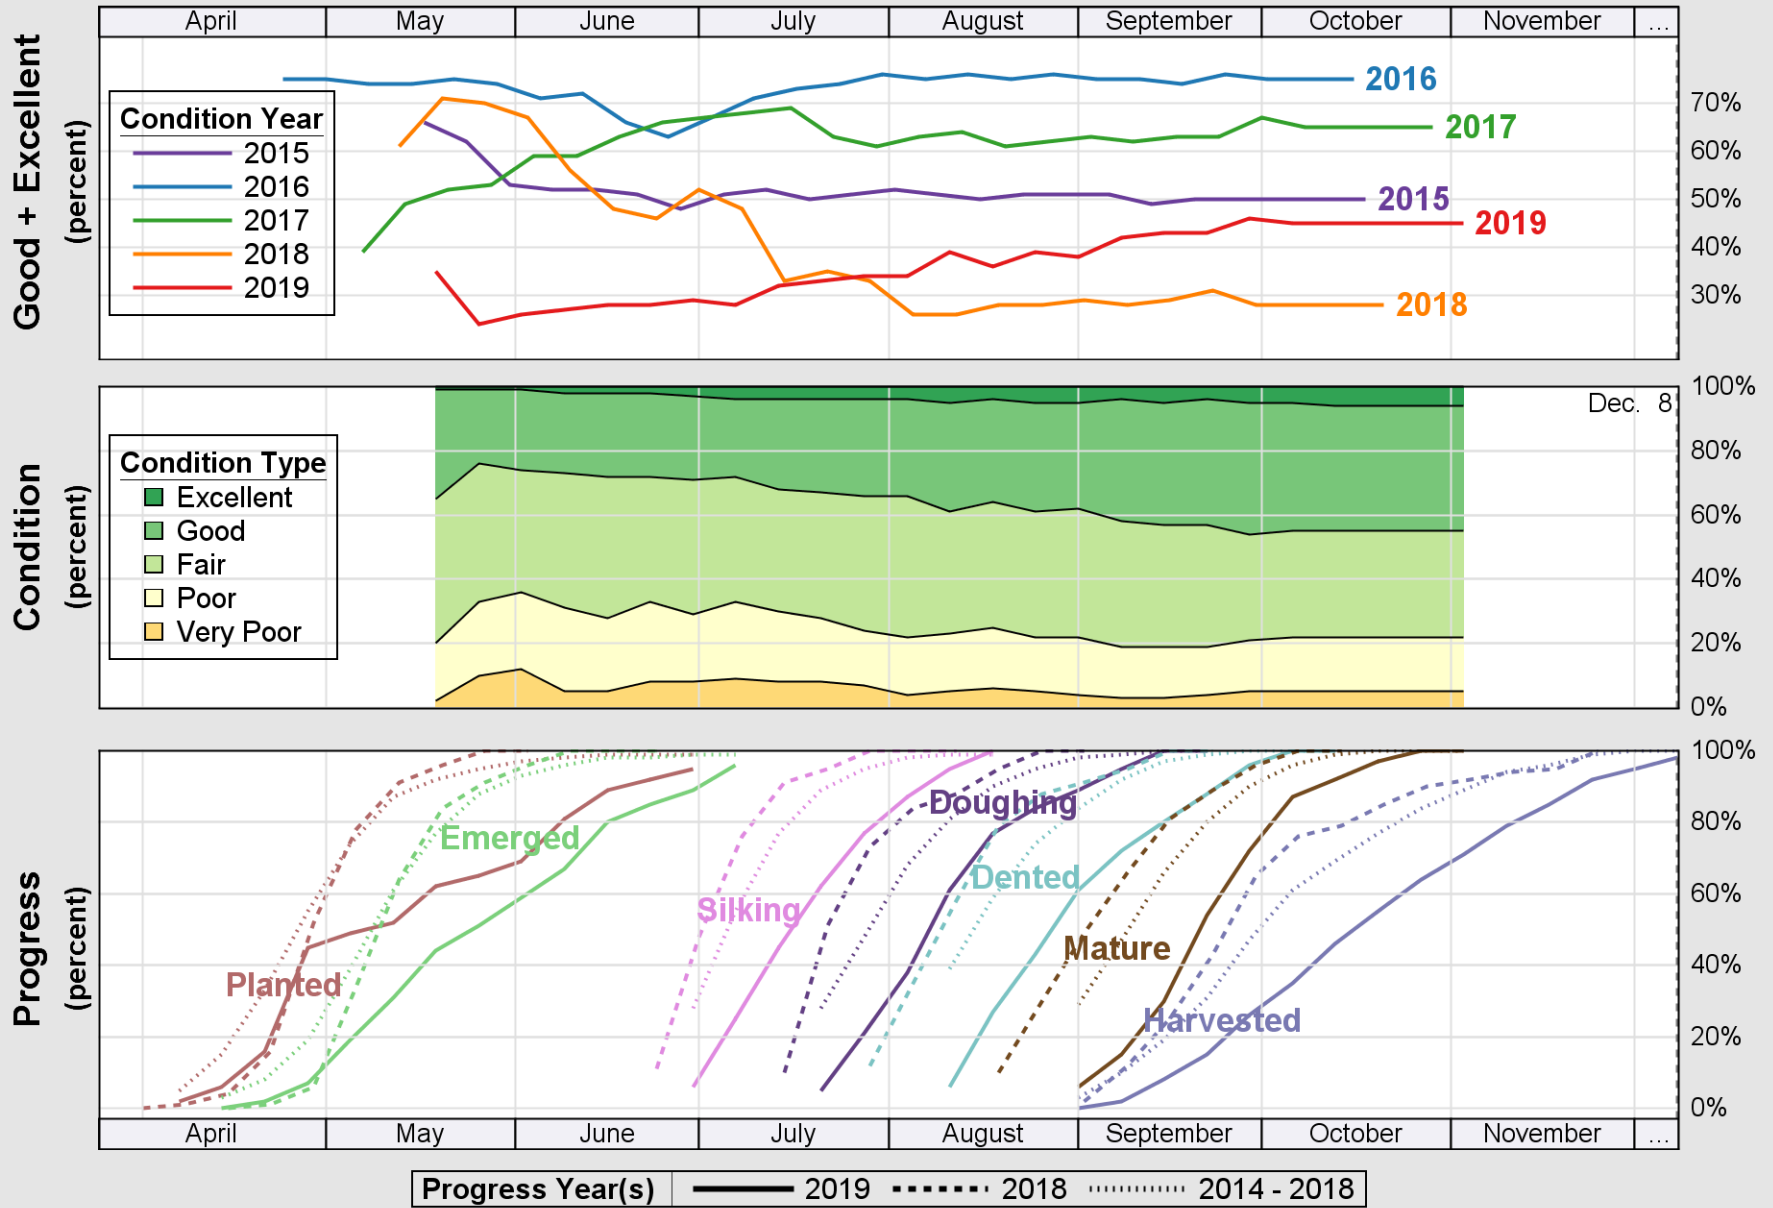

USDA

Crop Progress and Condition: Corn in Missouri , 2019

NASS

Source: National Agricultural Statistics Service (NASS), Crop Progress Report

Source: National Agricultural Statistics Service (NASS), Crop Progress Report

USDA

Crop Progress and Condition: Pasture and Range in Missouri , 2019

NASS

Source: National Agricultural Statistics Service (NASS), Crop Progress Report

Source: National Agricultural Statistics Service (NASS), Crop Progress Report