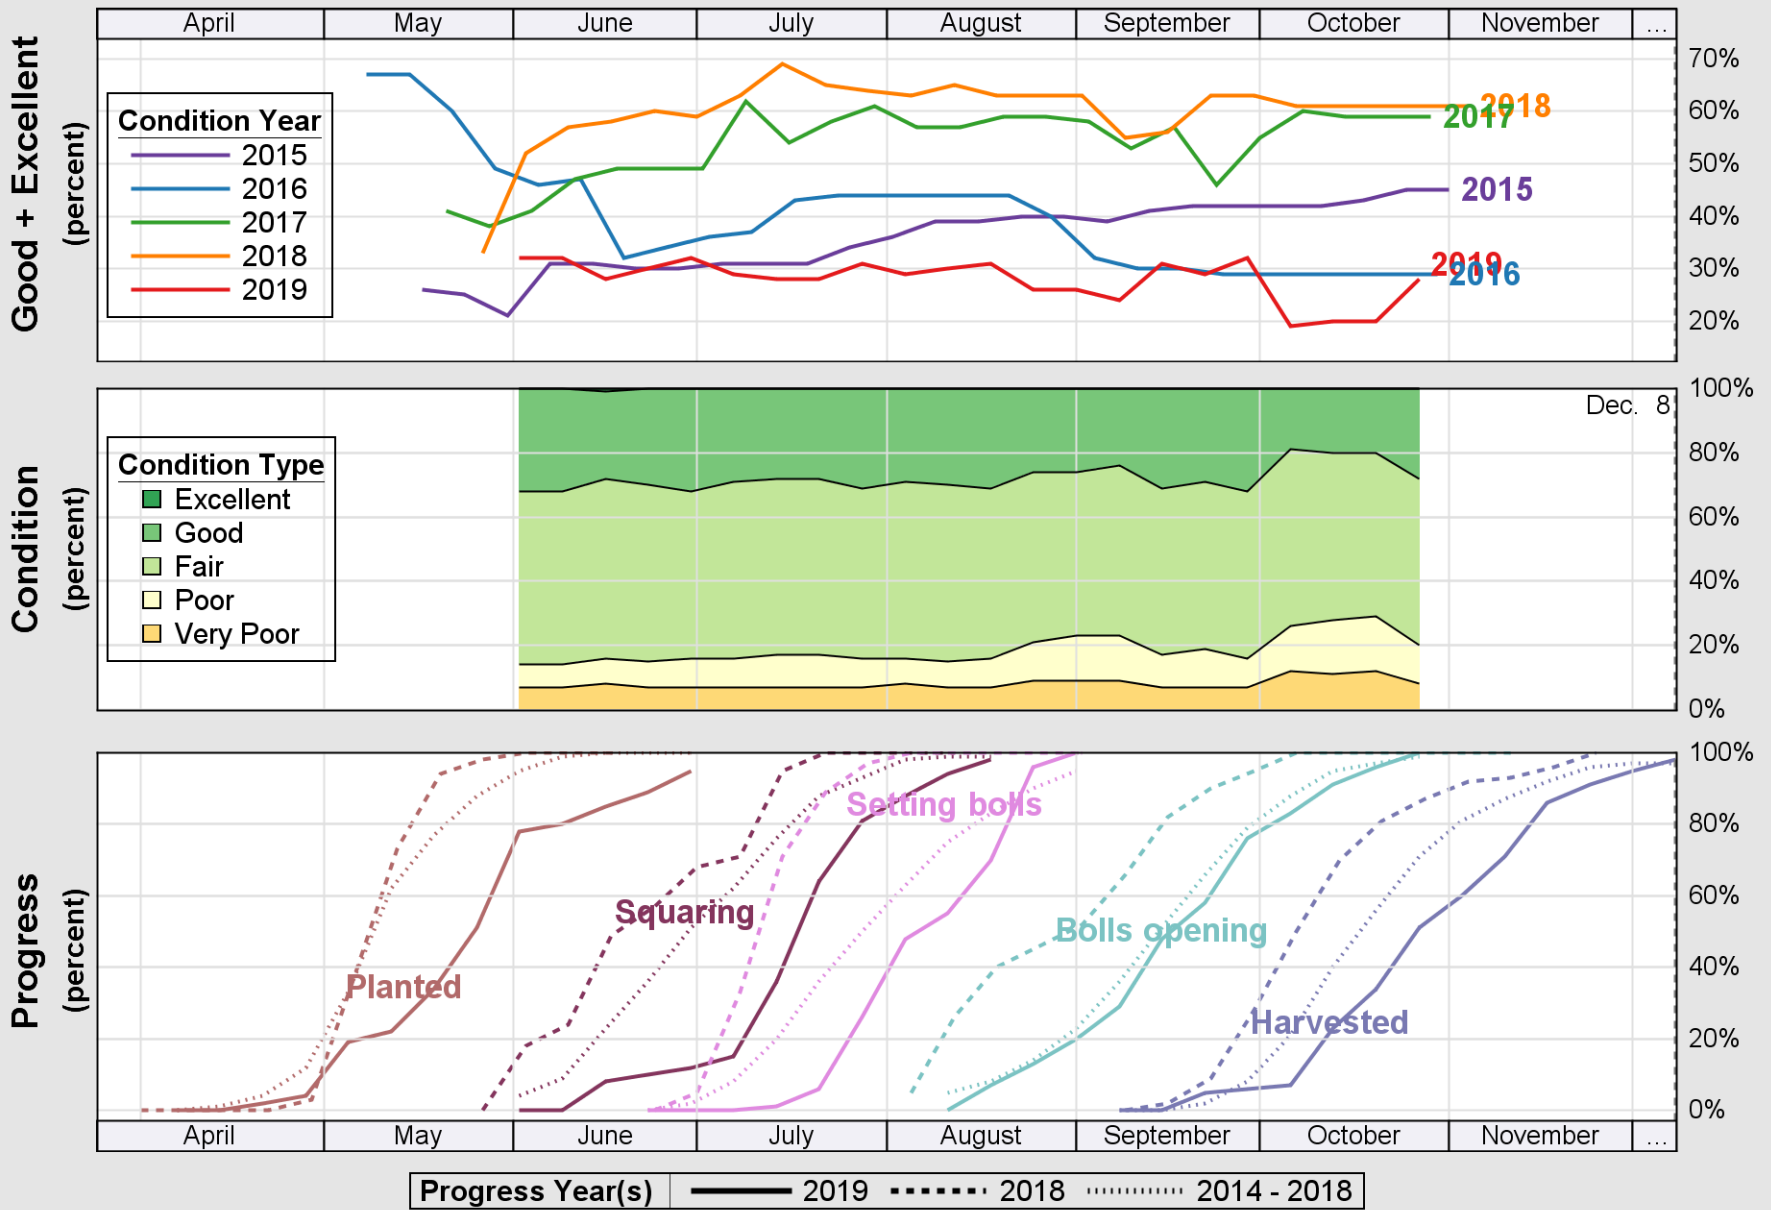

USDA

Crop Progress and Condition: Corn in Missouri , 2019

NASS

Source: National Agricultural Statistics Service (NASS), Crop Progress Report

Source: National Agricultural Statistics Service (NASS), Crop Progress Report

USDA

Crop Progress and Condition: Pasture and Range in Missouri , 2019

NASS

Source: National Agricultural Statistics Service (NASS), Crop Progress Report

Source: National Agricultural Statistics Service (NASS), Crop Progress Report