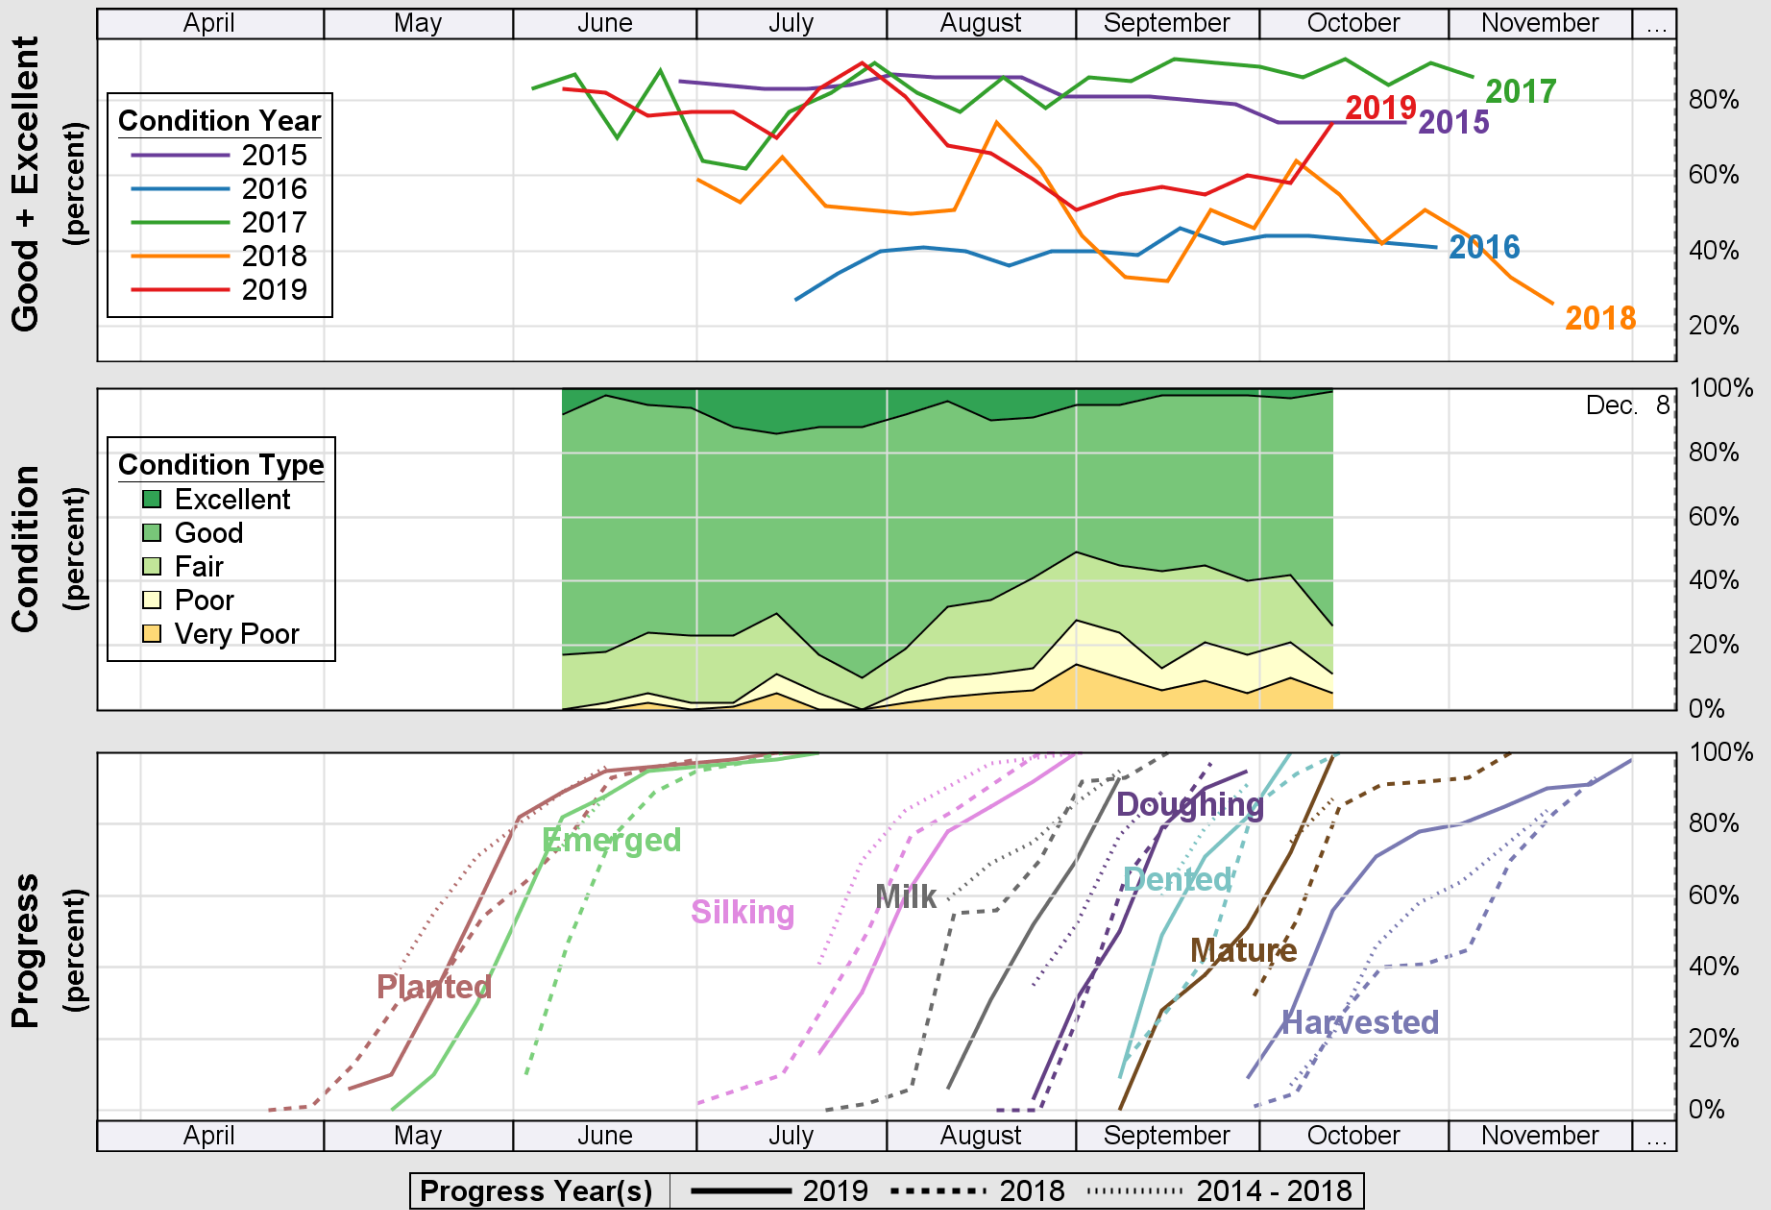

USDA

Crop Progress and Condition: Corn in New Jersey , 2019

NASS

Source: National Agricultural Statistics Service (NASS), Crop Progress Report

USDA Crop Progress and Condition: Pasture and Range in New Jersey , 2019 **NASS**

Source: National Agricultural Statistics Service (NASS), Crop Progress Report

USDA

Crop Progress and Condition: Soybeans in New Jersey , 2019

NASS

Source: National Agricultural Statistics Service (NASS), Crop Progress Report