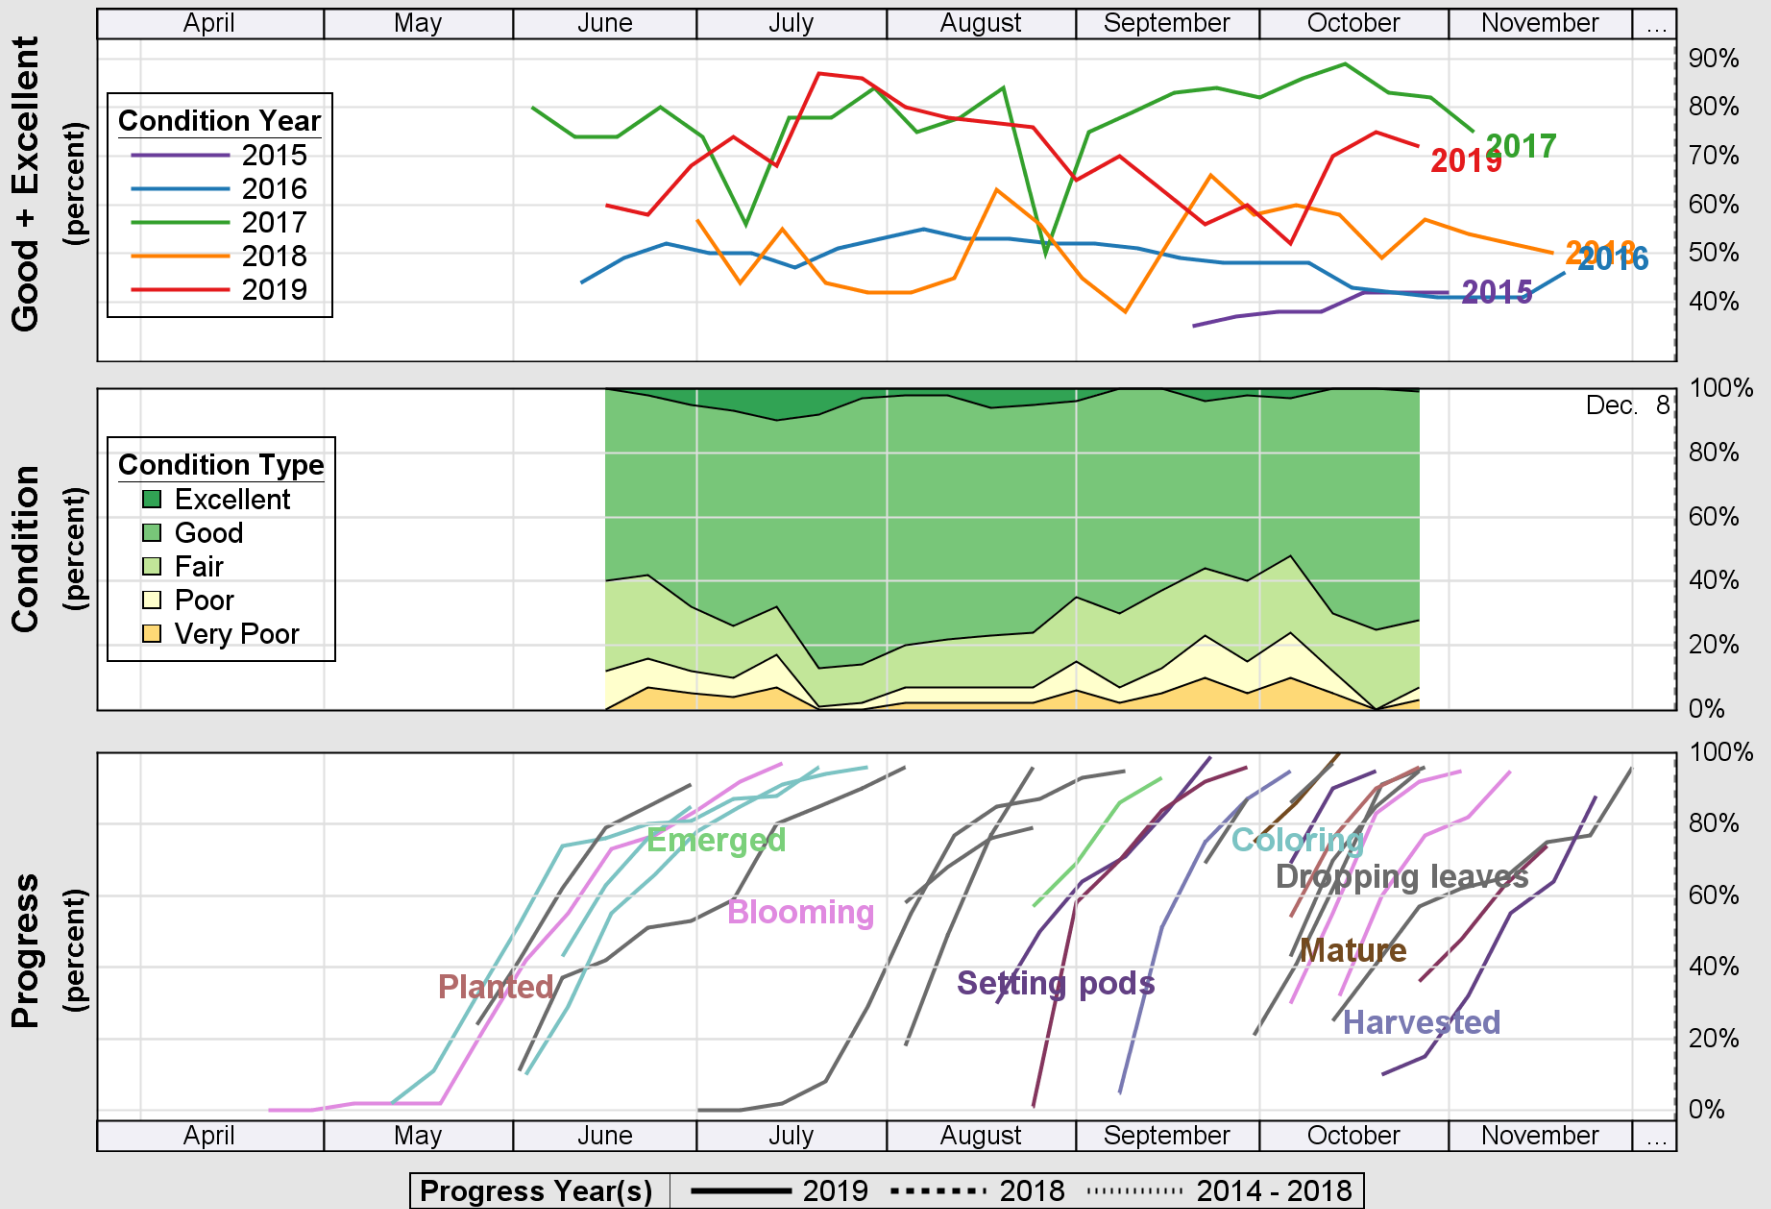

USDA

Crop Progress and Condition: Corn in New Jersey , 2019

NASS

Source: National Agricultural Statistics Service (NASS), Crop Progress Report

USDA Crop Progress and Condition: Pasture and Range in New Jersey , 2019 **NASS**

Source: National Agricultural Statistics Service (NASS), Crop Progress Report

USDA

Crop Progress and Condition: Soybeans in New Jersey , 2019

NASS

Source: National Agricultural Statistics Service (NASS), Crop Progress Report