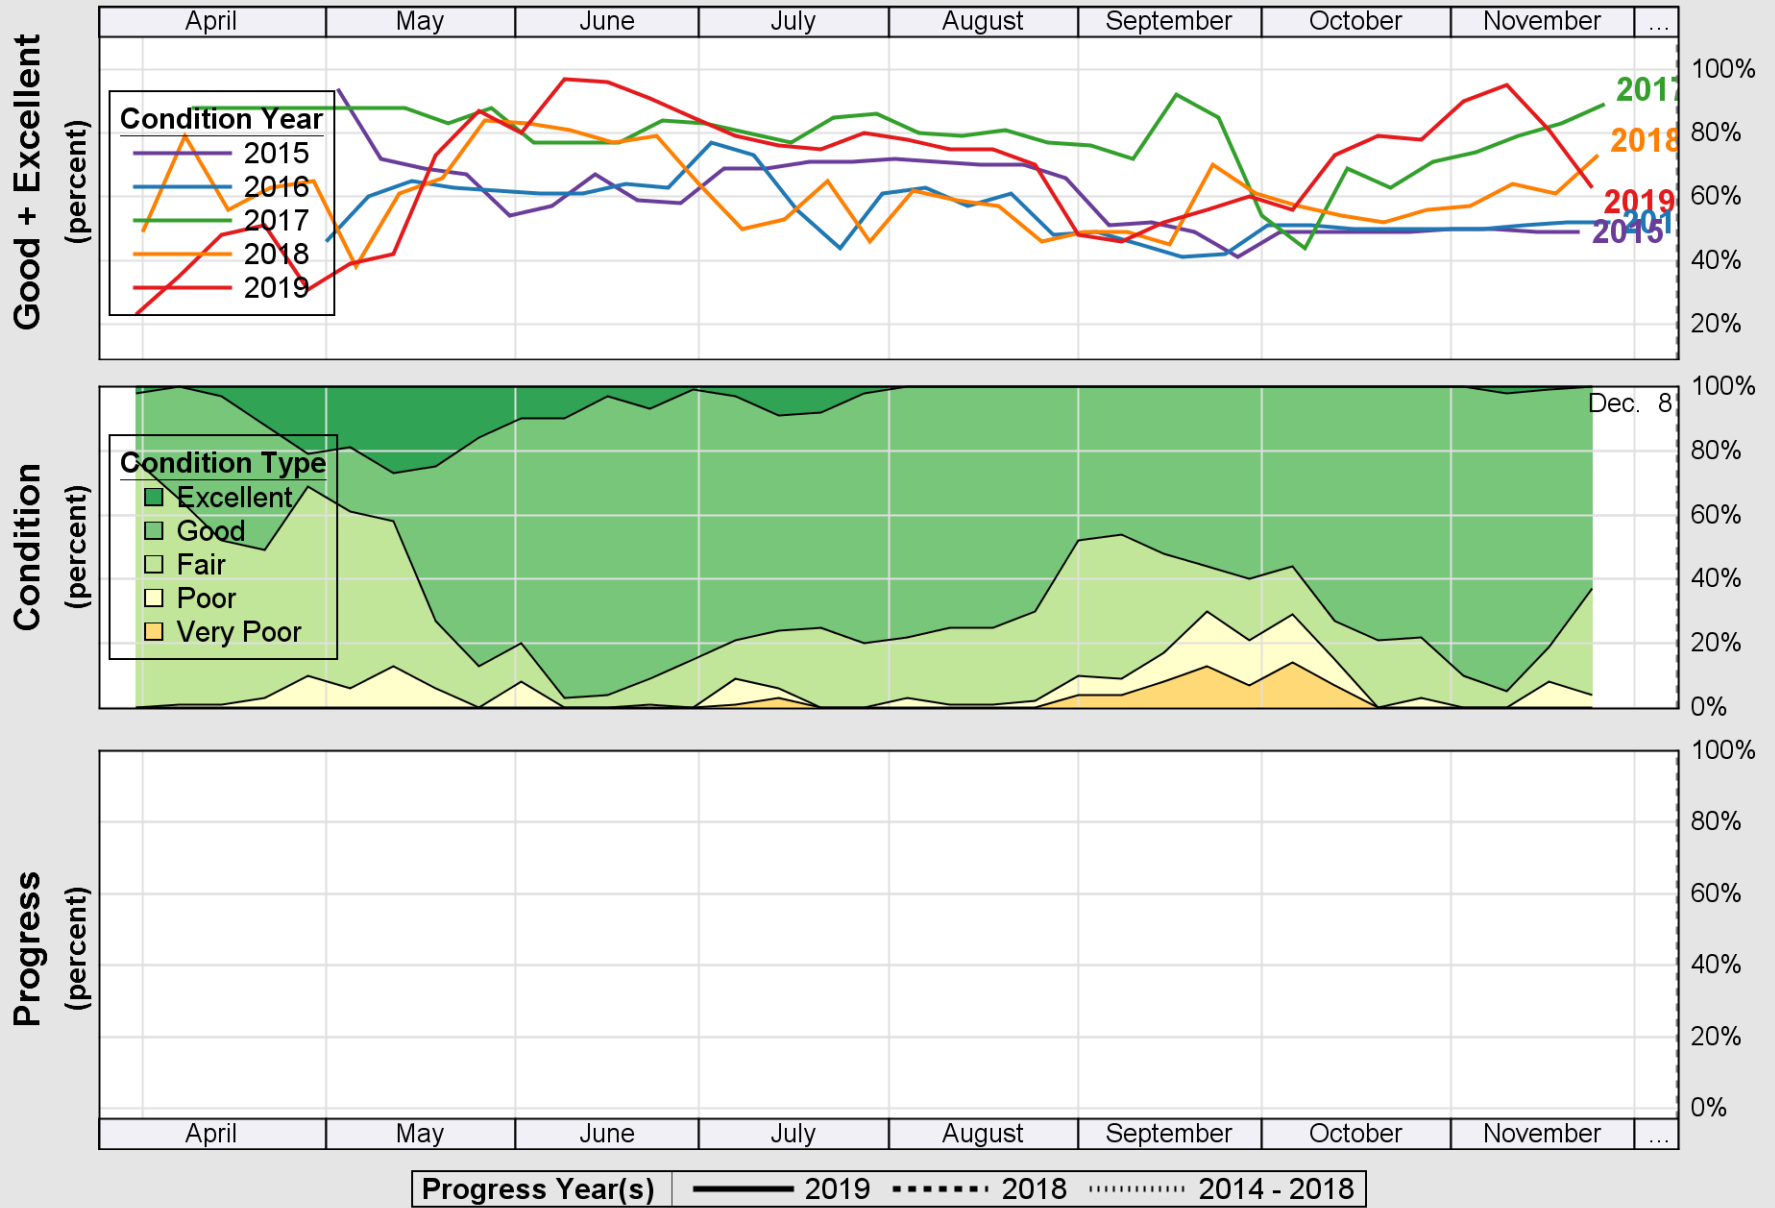

USDA

Crop Progress and Condition: Corn in New Jersey , 2019

NASS

Source: National Agricultural Statistics Service (NASS), Crop Progress Report

USDA Crop Progress and Condition: Pasture and Range in New Jersey , 2019 **NASS**

Source: National Agricultural Statistics Service (NASS), Crop Progress Report

USDA

Crop Progress and Condition: Soybeans in New Jersey , 2019

NASS

Source: National Agricultural Statistics Service (NASS), Crop Progress Report