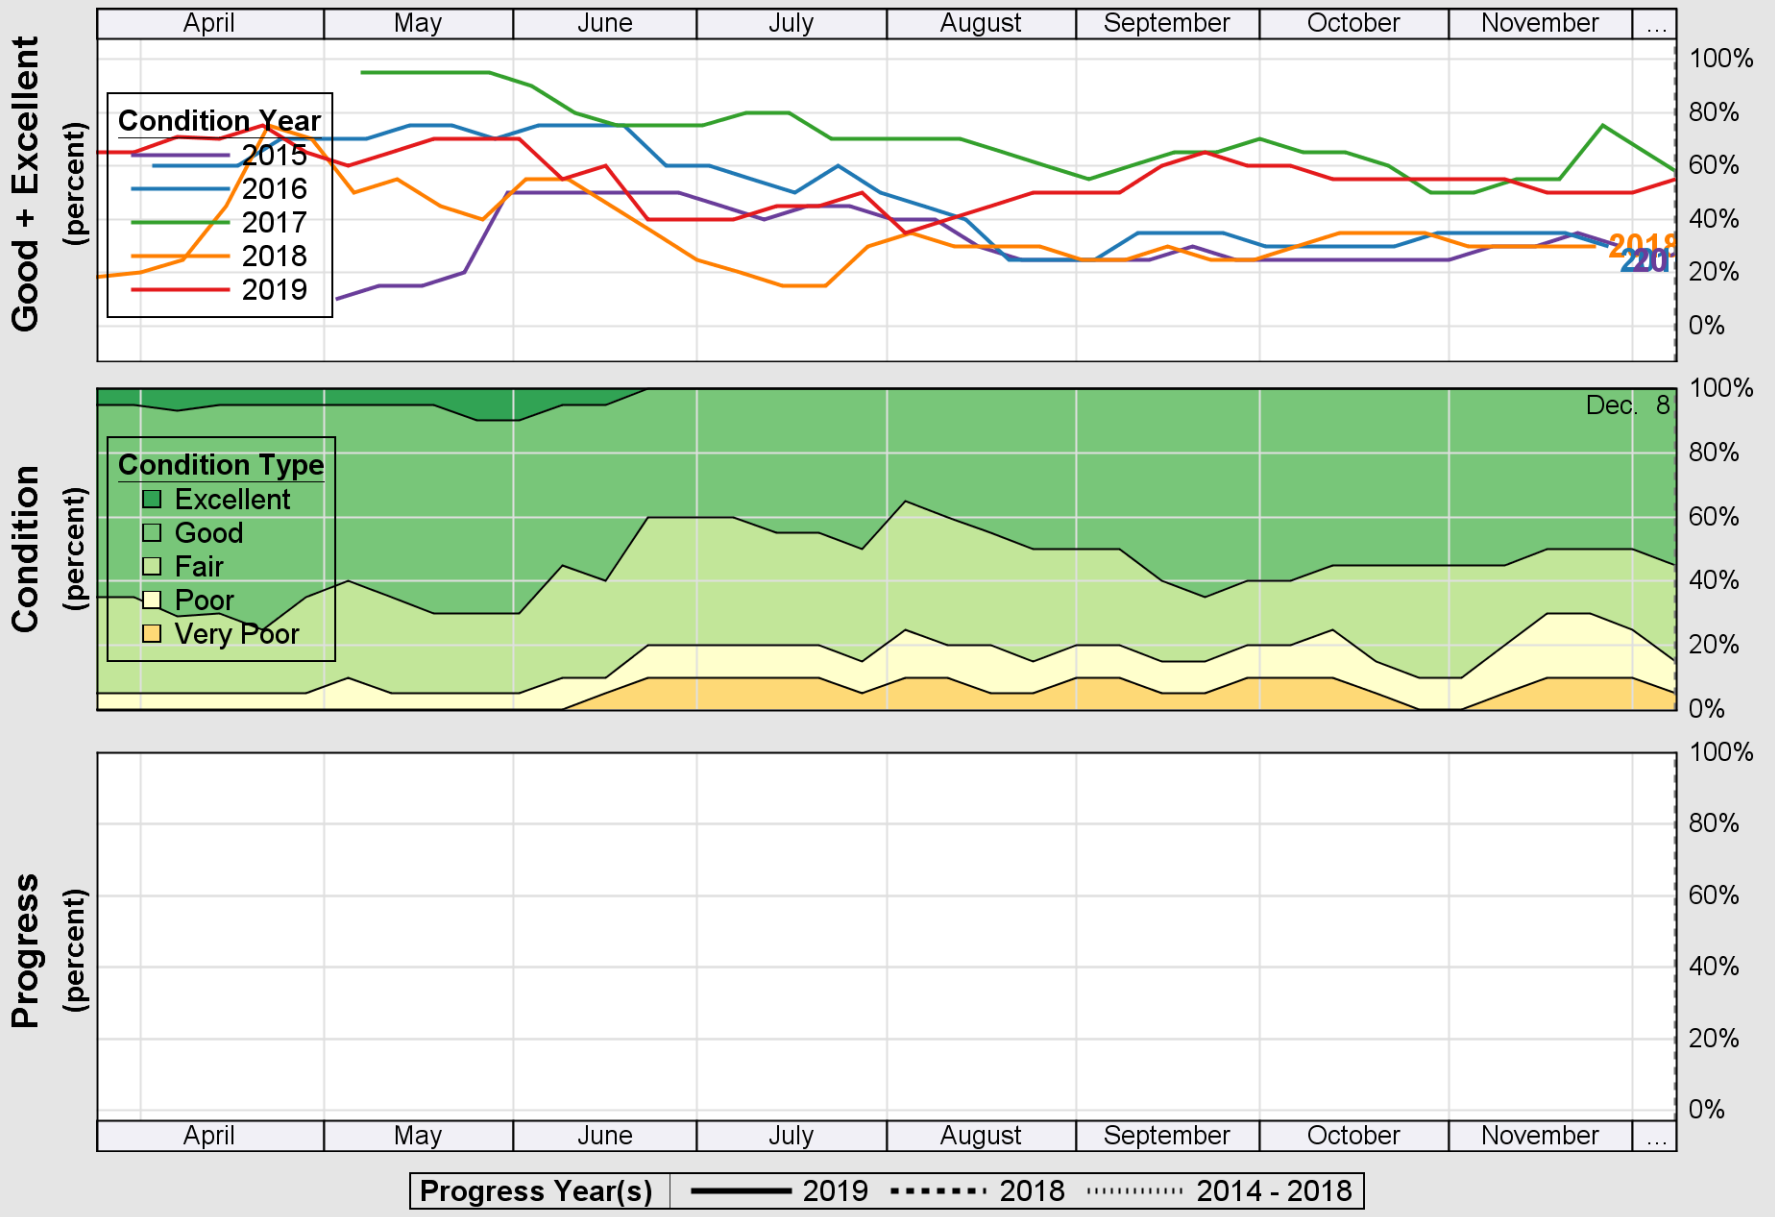

USDA

Crop Progress and Condition: Pasture and Range in Nevada , 2019

NASS

Source: National Agricultural Statistics Service (NASS), Crop Progress Report