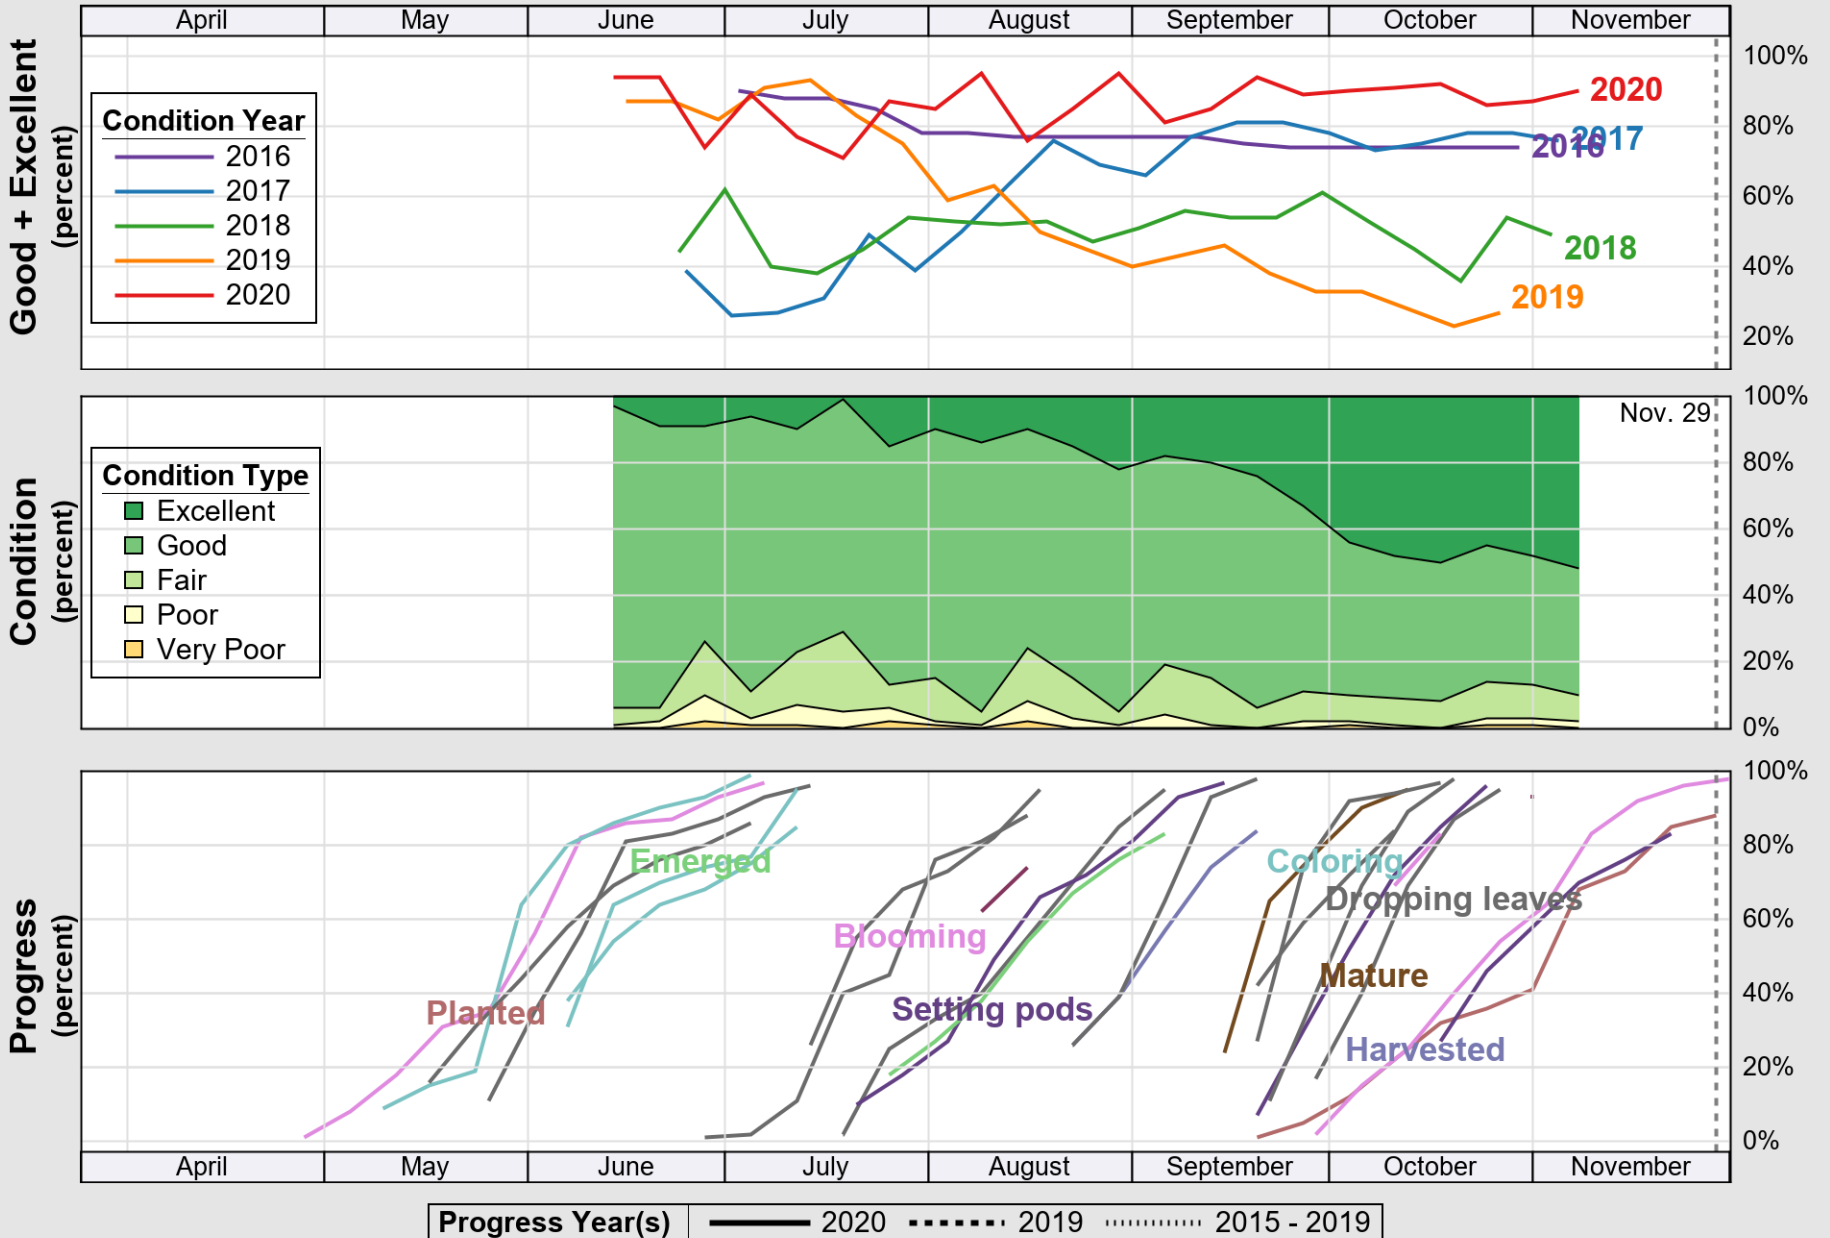

USDA

Crop Progress and Condition: Corn in Maryland , 2020

NASS

Source: National Agricultural Statistics Service (NASS), Crop Progress Report

USDA

Crop Progress and Condition: Pasture and Range in Maryland, 2020

NASS

Source: National Agricultural Statistics Service (NASS), Crop Progress Report

USDA

Crop Progress and Condition: Soybeans in Maryland , 2020

NASS

Source: National Agricultural Statistics Service (NASS), Crop Progress Report

USDA

Crop Progress and Condition: Winter Wheat in Maryland , 2020

NASS

Source: National Agricultural Statistics Service (NASS), Crop Progress Report