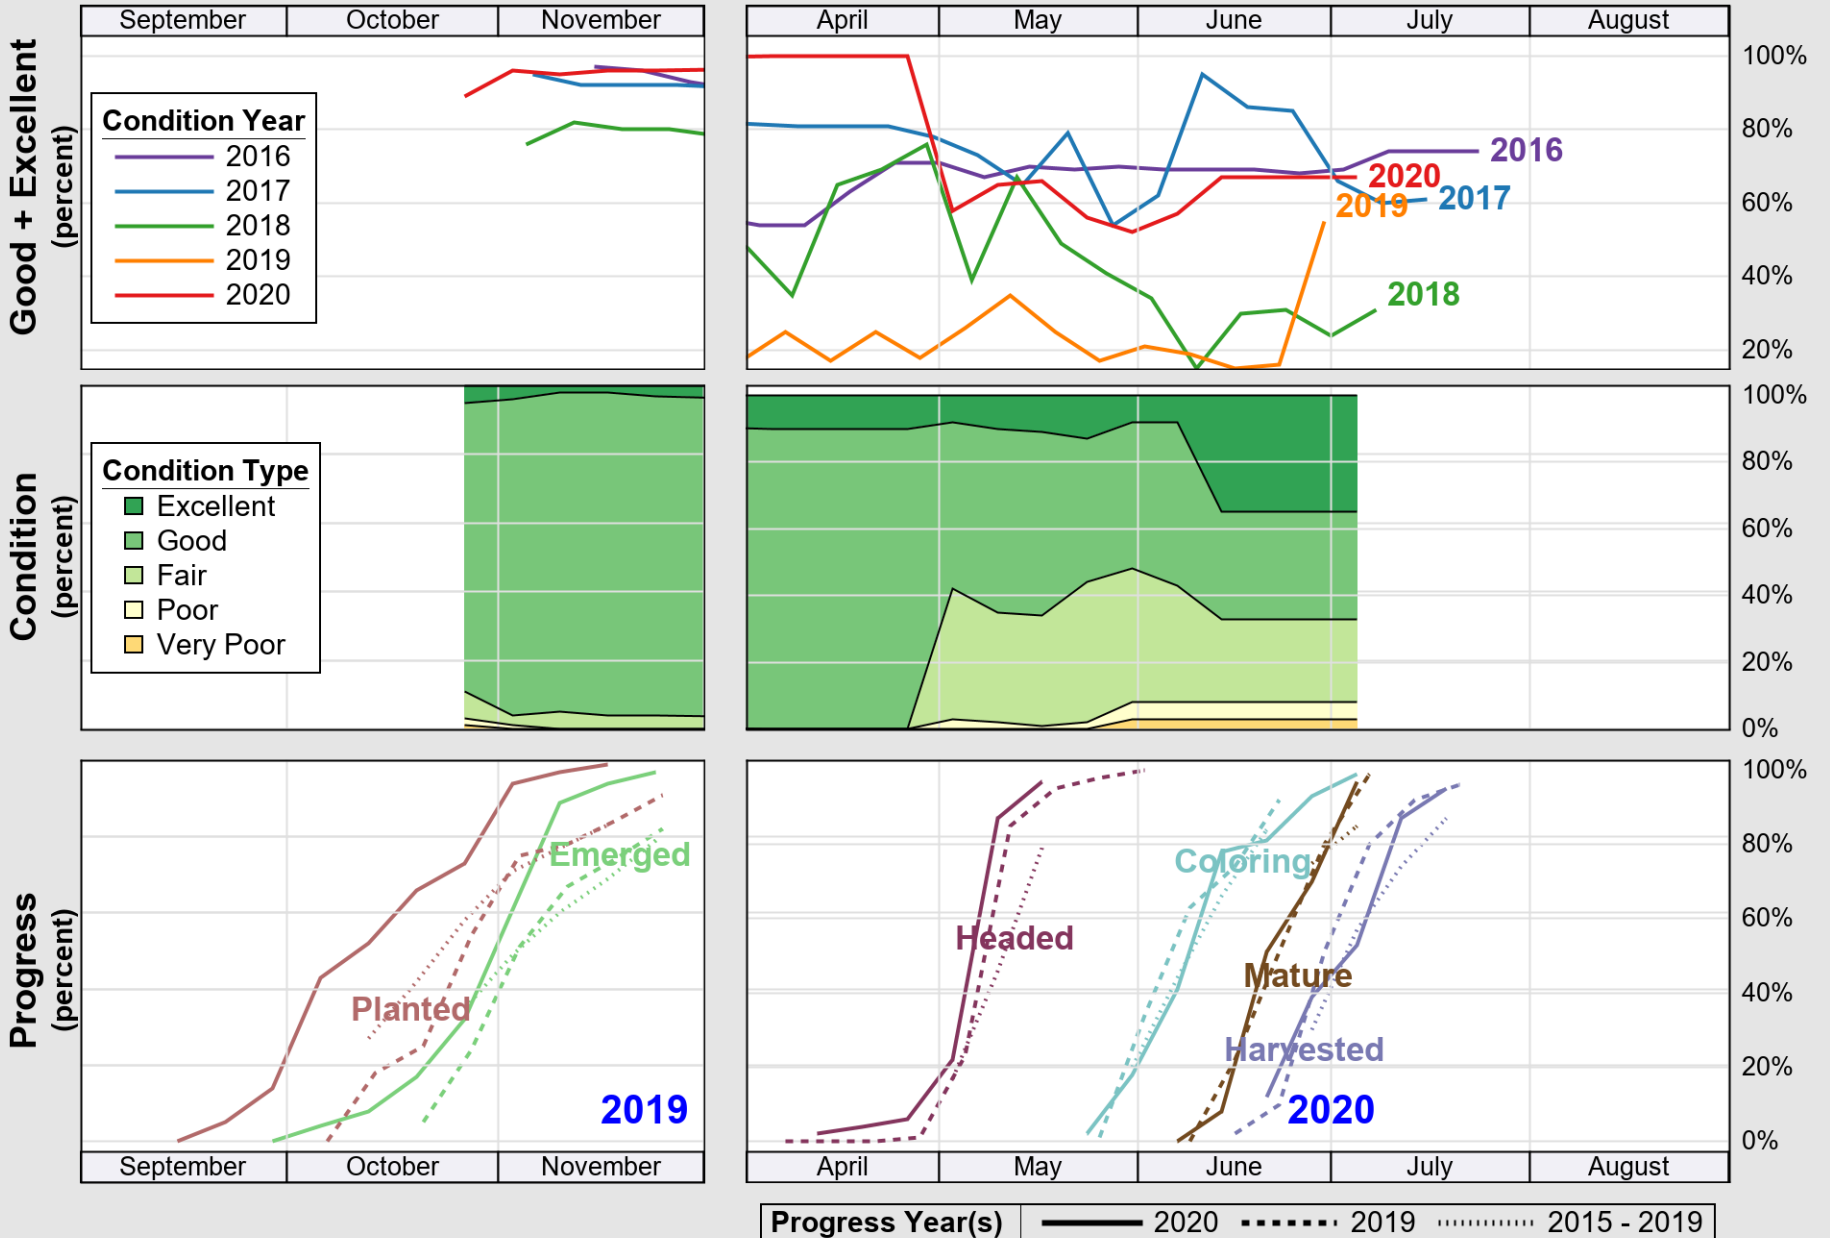

USDA

Crop Progress and Condition: Corn in Maryland , 2020

NASS

Source: National Agricultural Statistics Service (NASS), Crop Progress Report

USDA

Crop Progress and Condition: Pasture and Range in Maryland, 2020

NASS

Source: National Agricultural Statistics Service (NASS), Crop Progress Report

USDA

Crop Progress and Condition: Soybeans in Maryland , 2020

NASS

Source: National Agricultural Statistics Service (NASS), Crop Progress Report

USDA

Crop Progress and Condition: Winter Wheat in Maryland , 2020

NASS

Source: National Agricultural Statistics Service (NASS), Crop Progress Report