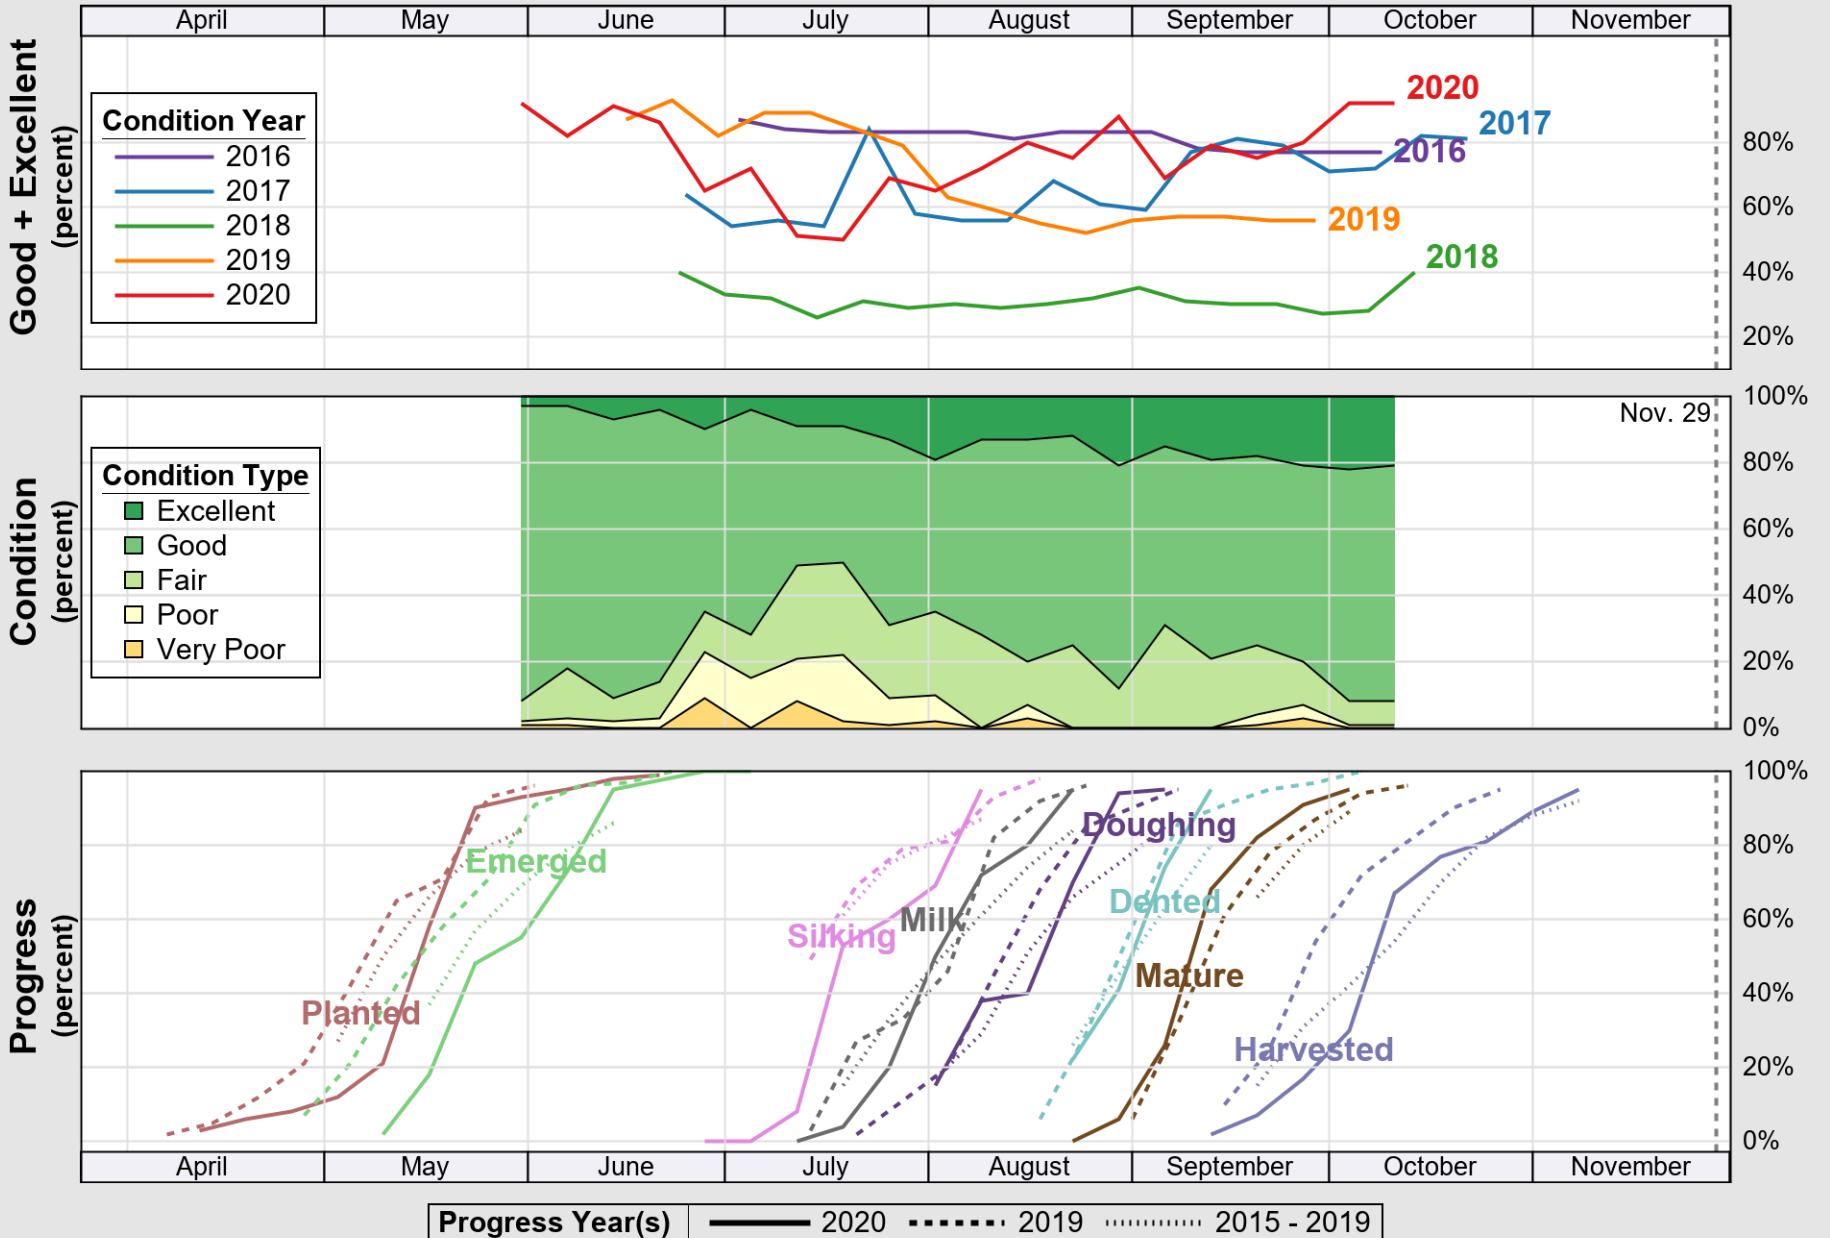

USDA

Crop Progress and Condition: Corn in Maryland , 2020

NASS

Source: National Agricultural Statistics Service (NASS), Crop Progress Report

USDA

Crop Progress and Condition: Pasture and Range in Maryland, 2020

NASS

Source: National Agricultural Statistics Service (NASS), Crop Progress Report

USDA

Crop Progress and Condition: Soybeans in Maryland , 2020

NASS

Source: National Agricultural Statistics Service (NASS), Crop Progress Report

USDA

Crop Progress and Condition: Winter Wheat in Maryland , 2020

NASS

Source: National Agricultural Statistics Service (NASS), Crop Progress Report