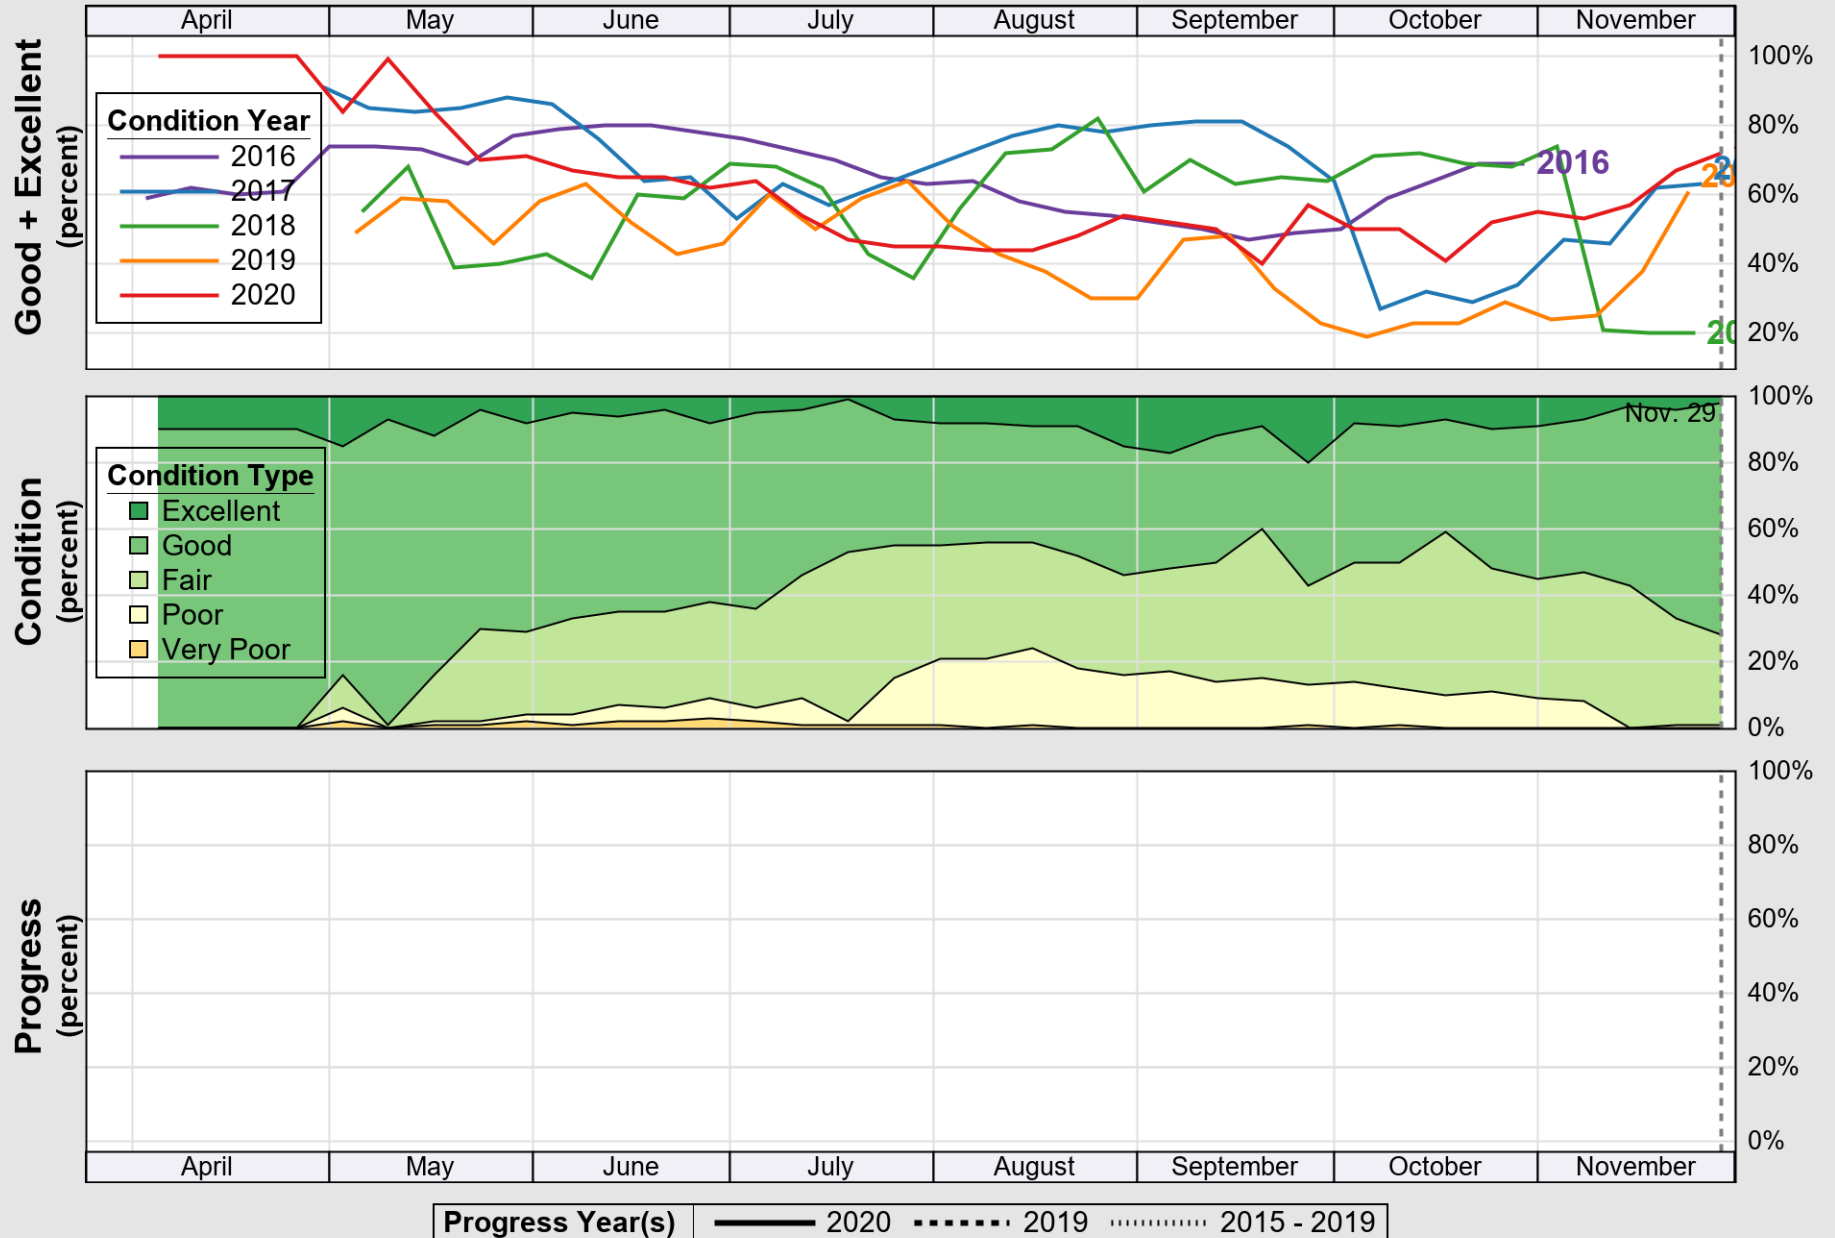

USDA

Crop Progress and Condition: Corn in Maryland , 2020

NASS

Source: National Agricultural Statistics Service (NASS), Crop Progress Report

USDA

Crop Progress and Condition: Pasture and Range in Maryland, 2020

NASS

Source: National Agricultural Statistics Service (NASS), Crop Progress Report

USDA

Crop Progress and Condition: Soybeans in Maryland , 2020

NASS

Source: National Agricultural Statistics Service (NASS), Crop Progress Report

USDA

Crop Progress and Condition: Winter Wheat in Maryland , 2020

NASS

Source: National Agricultural Statistics Service (NASS), Crop Progress Report