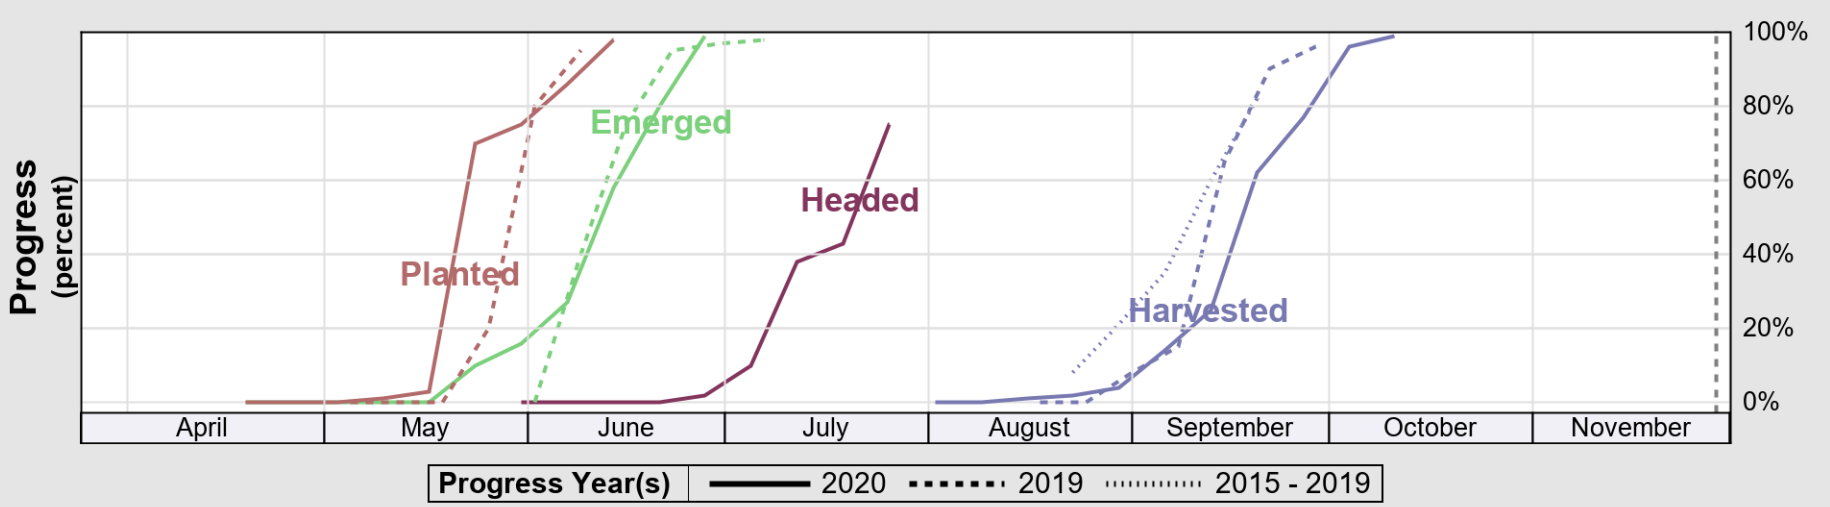

USDA

Crop Progress and Condition: Corn in Maine , 2020

NASS

Source: National Agricultural Statistics Service (NASS), Crop Progress Report

USDA

Crop Progress and Condition: Oats in Maine , 2020

NASS

Source: National Agricultural Statistics Service (NASS), Crop Progress Report

USDA

Crop Progress and Condition: Pasture and Range in Maine , 2020

NASS

Progress Year(s) ——— 2020 ······ 2019 ······ 2015 - 2019

Source: National Agricultural Statistics Service (NASS), Crop Progress Report