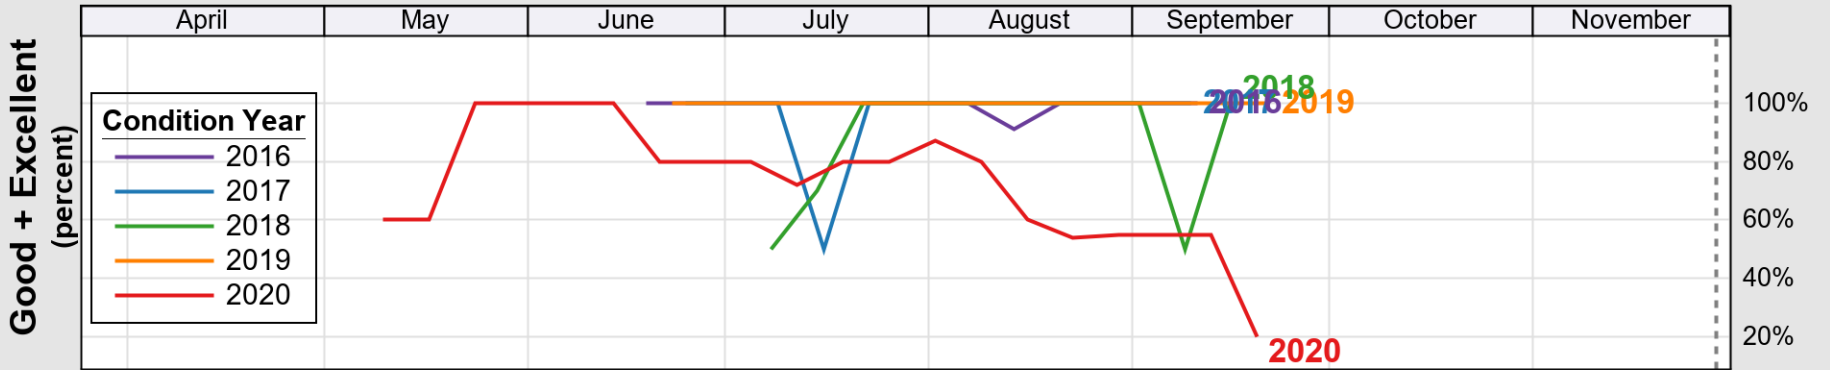

USDA

Crop Progress and Condition: Corn in Maine , 2020

NASS

Source: National Agricultural Statistics Service (NASS), Crop Progress Report

USDA

Crop Progress and Condition: Oats in Maine , 2020

NASS

Source: National Agricultural Statistics Service (NASS), Crop Progress Report