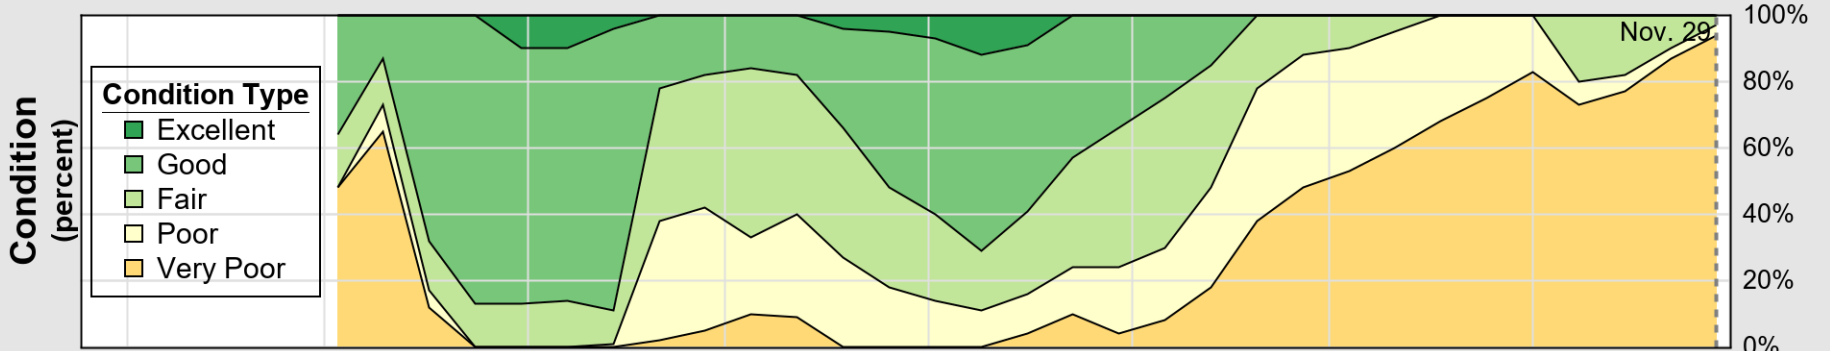

USDA

Crop Progress and Condition: Corn in Maine , 2020

NASS

Source: National Agricultural Statistics Service (NASS), Crop Progress Report

USDA

Crop Progress and Condition: Oats in Maine , 2020

NASS

Source: National Agricultural Statistics Service (NASS), Crop Progress Report

USDA

Crop Progress and Condition: Pasture and Range in Maine , 2020

NASS

Progress Year(s) ——— 2020 ······ 2019 ······ 2015 - 2019

Source: National Agricultural Statistics Service (NASS), Crop Progress Report