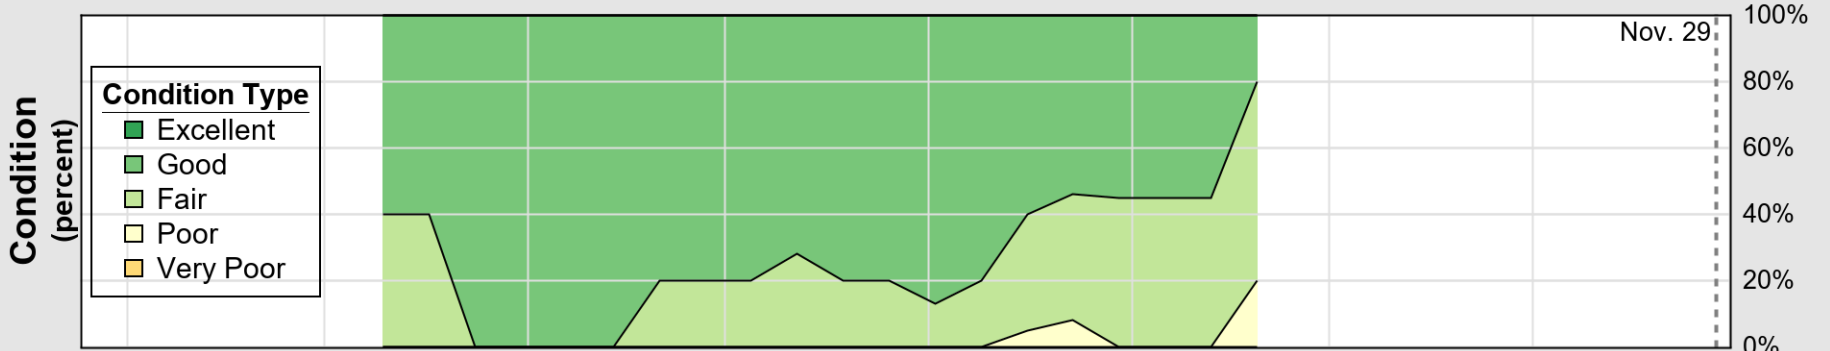

USDA

Crop Progress and Condition: Oats in Maine , 2020

NASS

Source: National Agricultural Statistics Service (NASS), Crop Progress Report