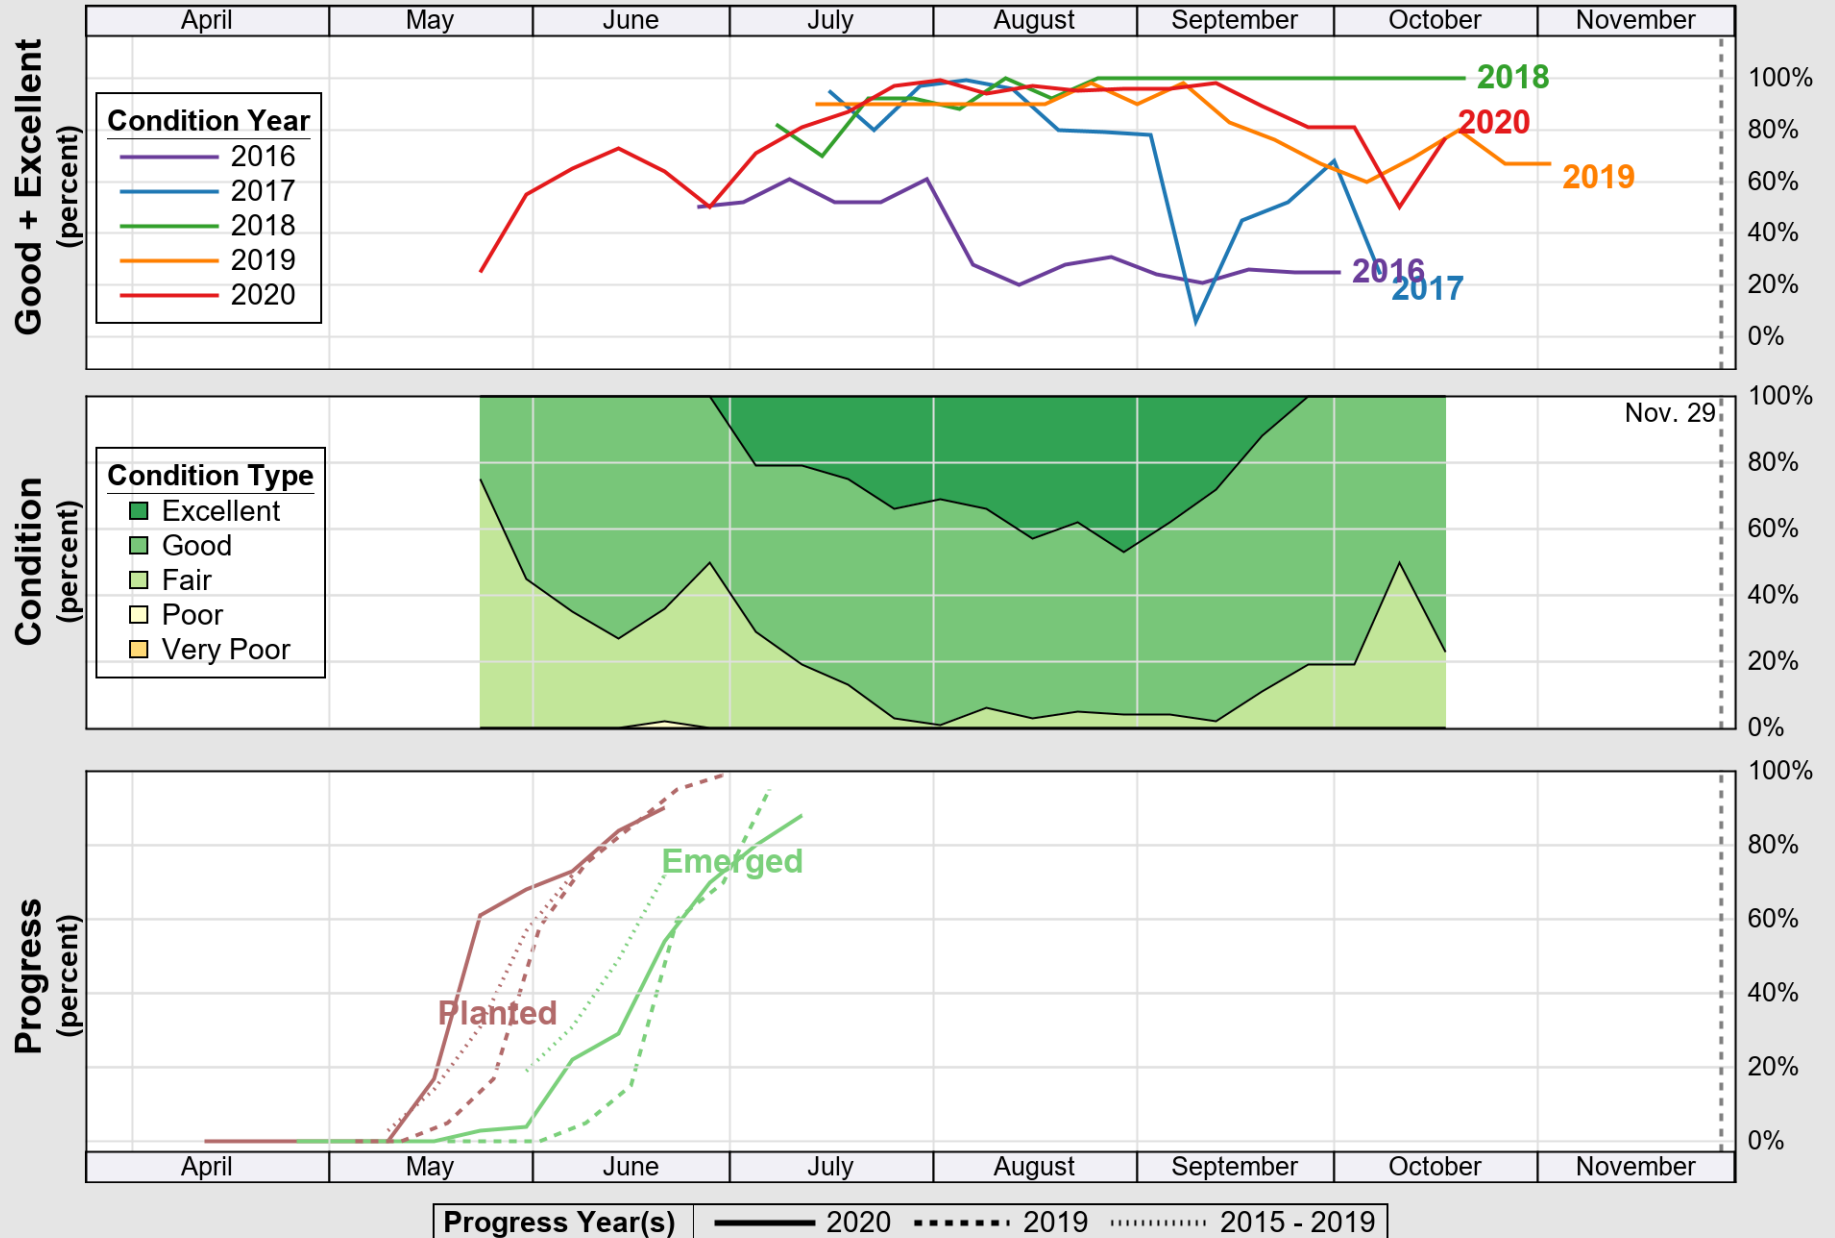

USDA

Crop Progress and Condition: Corn in Maine , 2020

NASS

Source: National Agricultural Statistics Service (NASS), Crop Progress Report

USDA

Crop Progress and Condition: Oats in Maine , 2020

NASS

Source: National Agricultural Statistics Service (NASS), Crop Progress Report

USDA

Crop Progress and Condition: Pasture and Range in Maine , 2020

NASS

Progress Year(s) ——— 2020 ······ 2019 ······ 2015 - 2019

Source: National Agricultural Statistics Service (NASS), Crop Progress Report