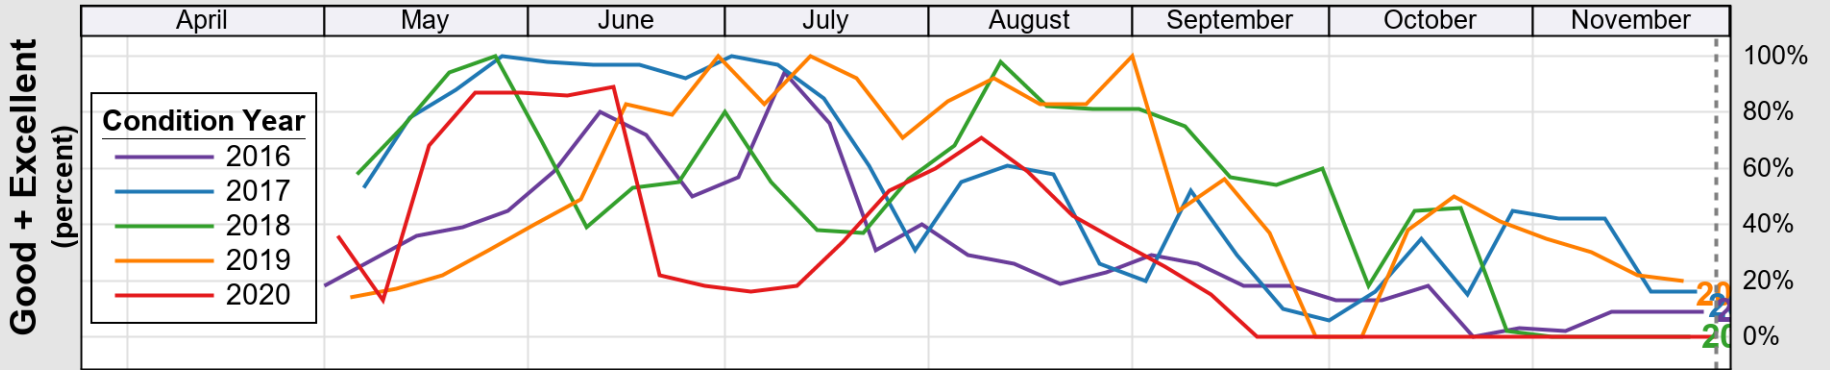

USDA

Crop Progress and Condition: Corn in Maine , 2020

NASS

Source: National Agricultural Statistics Service (NASS), Crop Progress Report

USDA

Crop Progress and Condition: Oats in Maine , 2020

NASS

Source: National Agricultural Statistics Service (NASS), Crop Progress Report

USDA

Crop Progress and Condition: Pasture and Range in Maine , 2020

NASS

Progress Year(s) ——— 2020 ······ 2019 ······ 2015 - 2019

Source: National Agricultural Statistics Service (NASS), Crop Progress Report