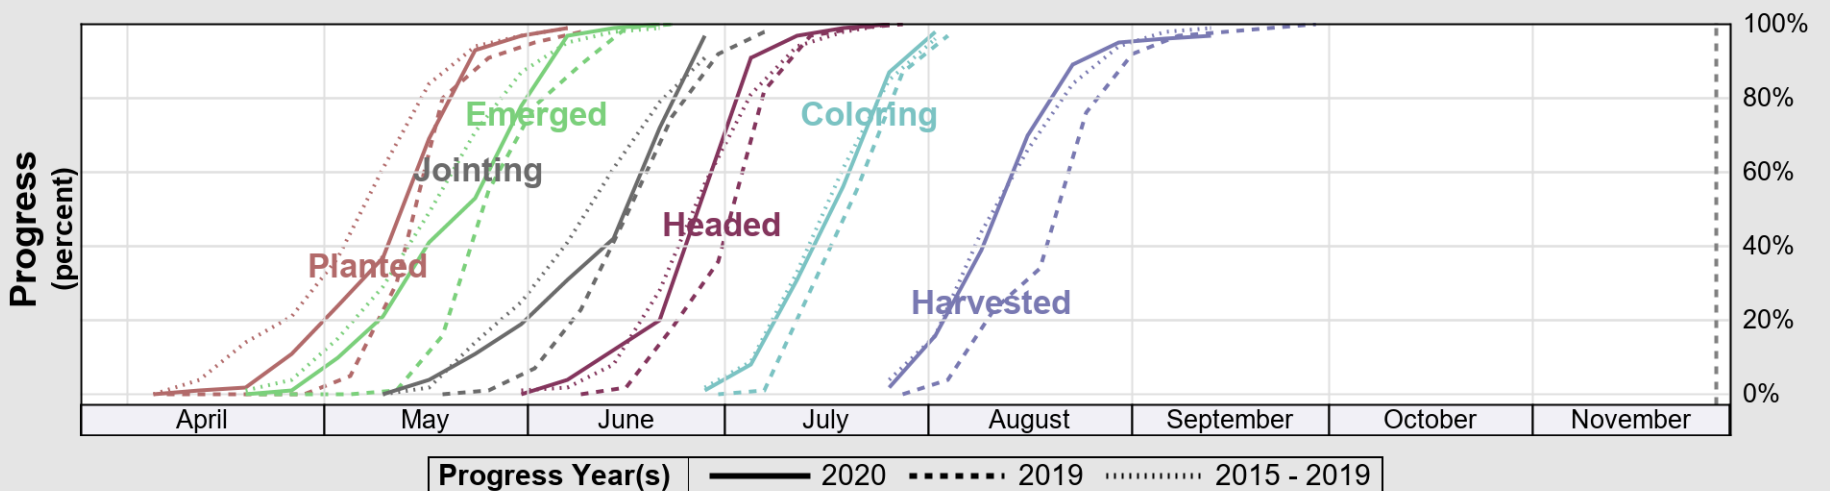

USDA

Crop Progress and Condition: Barley in Minnesota , 2020

NASS

Source: National Agricultural Statistics Service (NASS), Crop Progress Report

USDA

Crop Progress and Condition: Corn in Minnesota , 2020

NASS