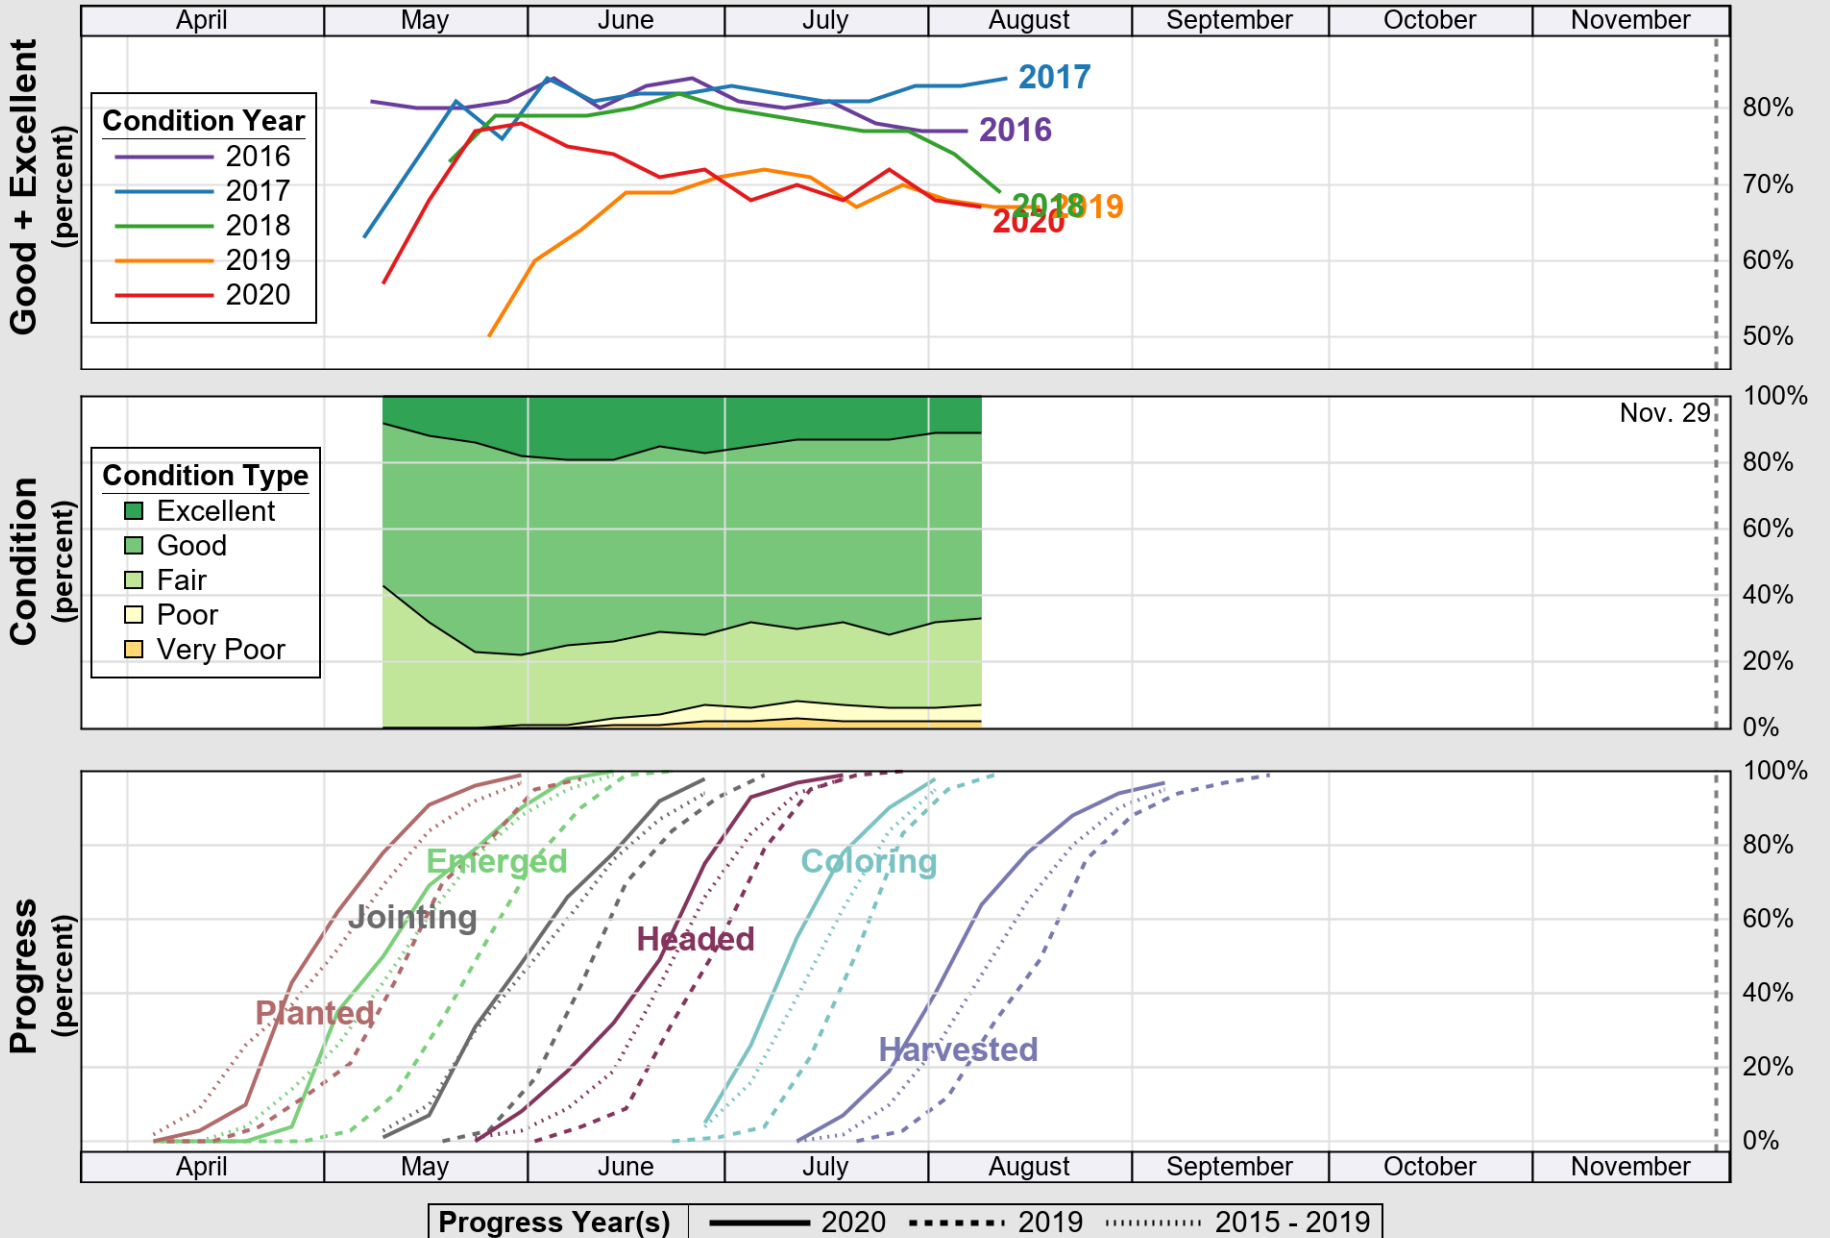

USDA

Crop Progress and Condition: Barley in Minnesota , 2020

NASS

Source: National Agricultural Statistics Service (NASS), Crop Progress Report

USDA

Crop Progress and Condition: Corn in Minnesota , 2020

NASS

Source: National Agricultural Statistics Service (NASS), Crop Progress Report

USDA

Crop Progress and Condition: Oats in Minnesota , 2020

NASS

Source: National Agricultural Statistics Service (NASS), Crop Progress Report

USDA

Crop Progress and Condition: Pasture and Range in Minnesota , 2020

NASS

Progress Year(s) ——— 2020 ····· 2019 ······ 2015 - 2019

Source: National Agricultural Statistics Service (NASS), Crop Progress Report