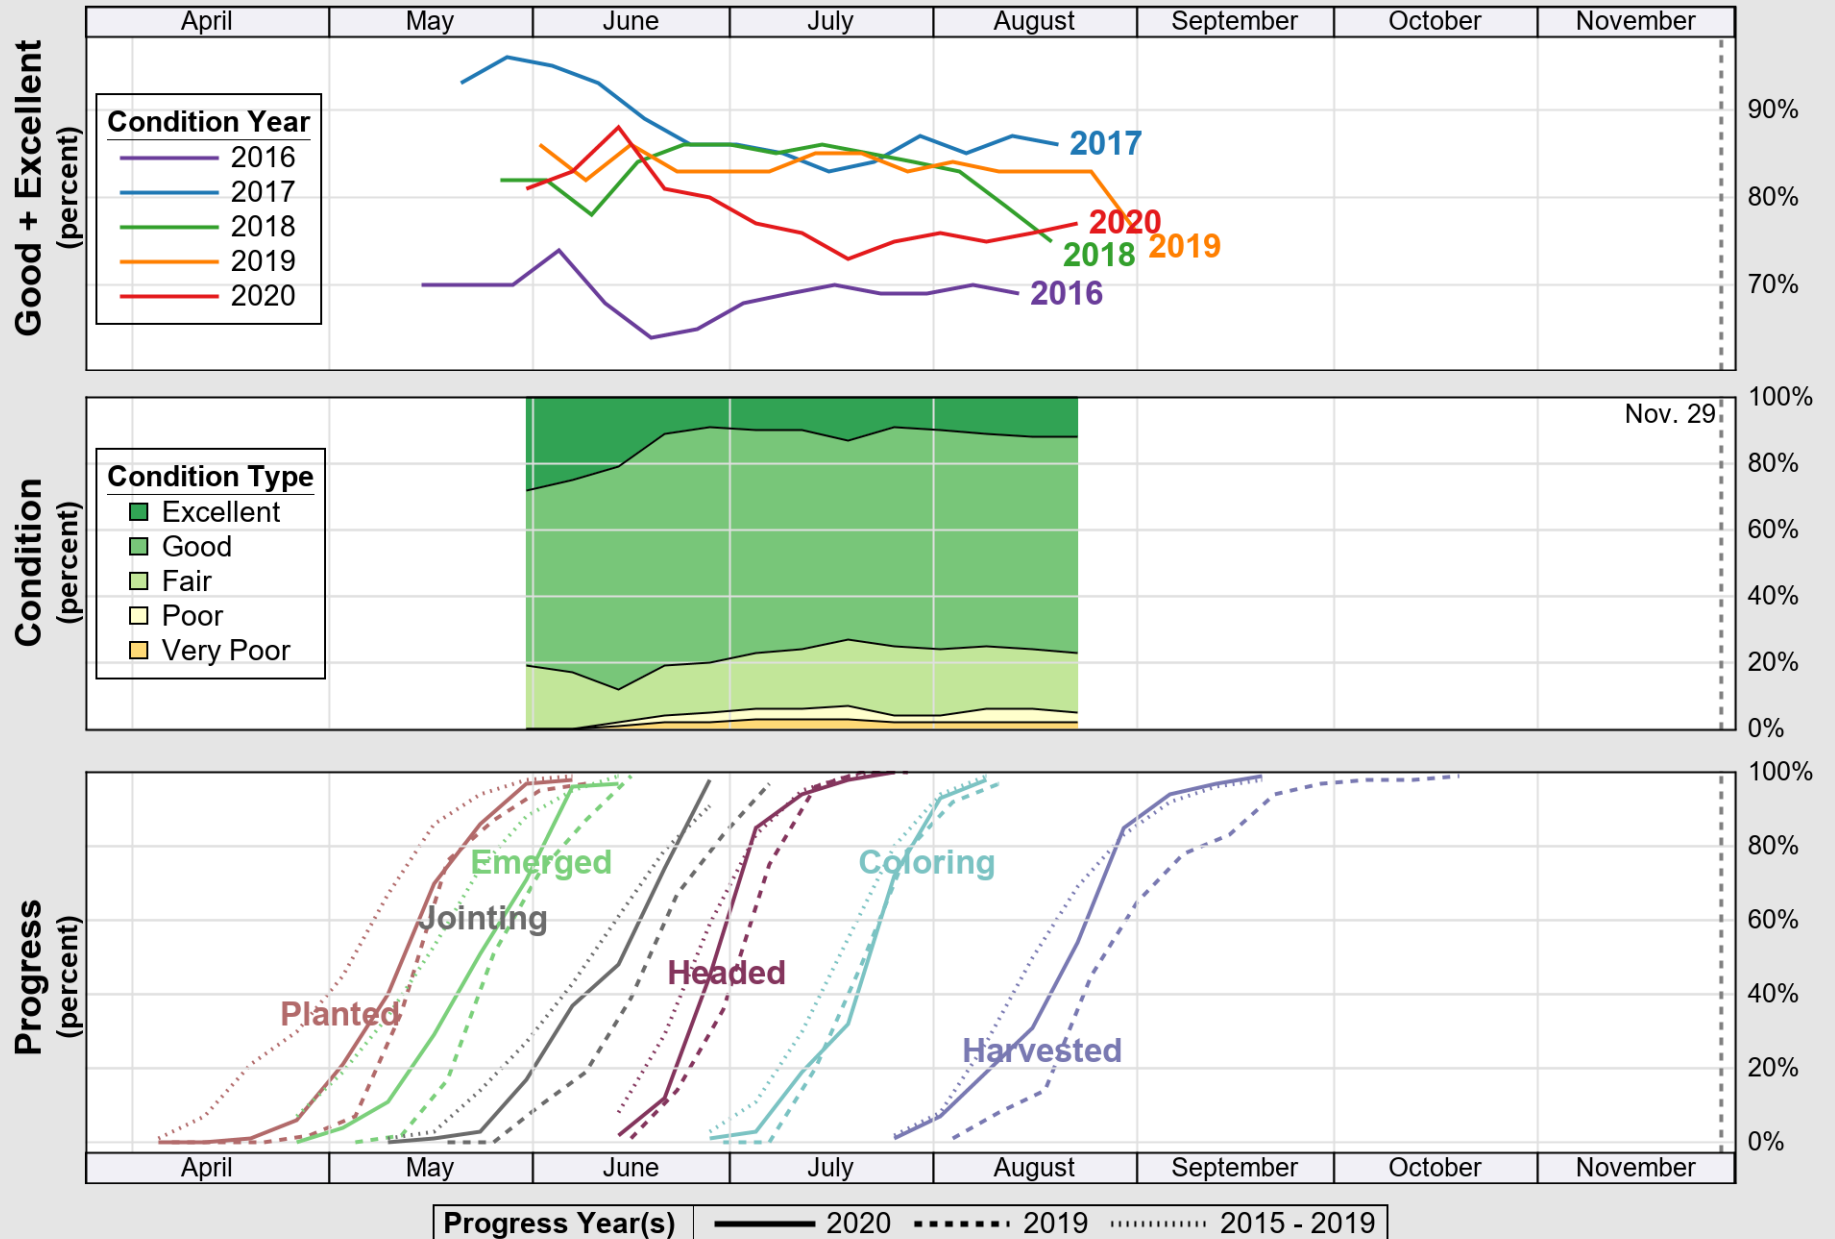

USDA

Crop Progress and Condition: Pasture and Range in Minnesota , 2020

NASS

Progress Year(s) ——— 2020 ····· 2019 ······ 2015 - 2019

Source: National Agricultural Statistics Service (NASS), Crop Progress Report

USDA

Crop Progress and Condition: Soybeans in Minnesota , 2020

NASS

Source: National Agricultural Statistics Service (NASS), Crop Progress Report

USDA

Crop Progress and Condition: Spring Wheat in Minnesota , 2020

NASS

Source: National Agricultural Statistics Service (NASS), Crop Progress Report

USDA

Crop Progress and Condition: Sugar Beets in Minnesota , 2020

NASS

Source: National Agricultural Statistics Service (NASS), Crop Progress Report