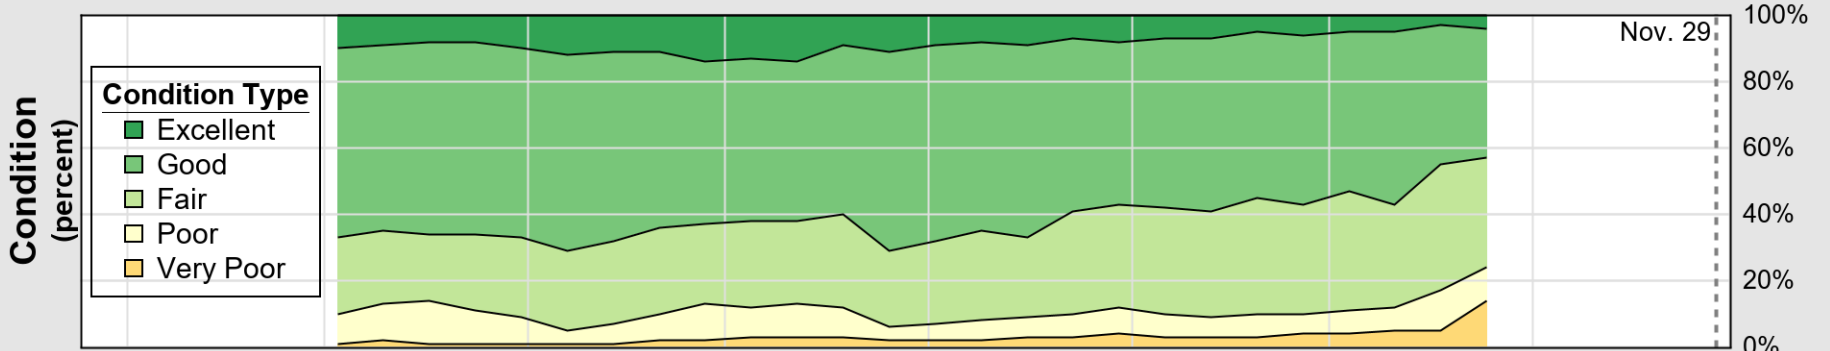

USDA

Crop Progress and Condition: Pasture and Range in Minnesota , 2020

NASS

Progress Year(s) ——— 2020   ····· 2019   ······ 2015 - 2019

Source: National Agricultural Statistics Service (NASS), Crop Progress Report