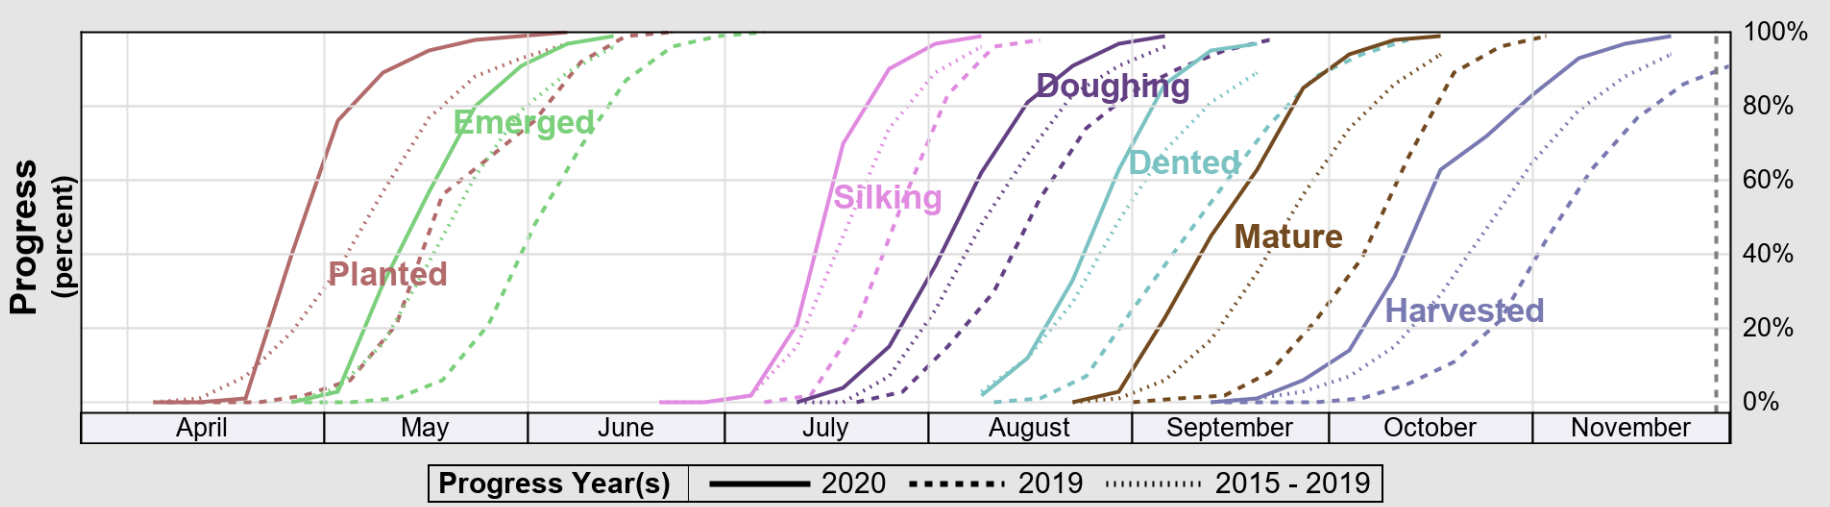

USDA

Crop Progress and Condition: Barley in Minnesota , 2020

NASS

Source: National Agricultural Statistics Service (NASS), Crop Progress Report

USDA

Crop Progress and Condition: Corn in Minnesota , 2020

NASS

Source: National Agricultural Statistics Service (NASS), Crop Progress Report

USDA

Crop Progress and Condition: Oats in Minnesota , 2020

NASS

Source: National Agricultural Statistics Service (NASS), Crop Progress Report