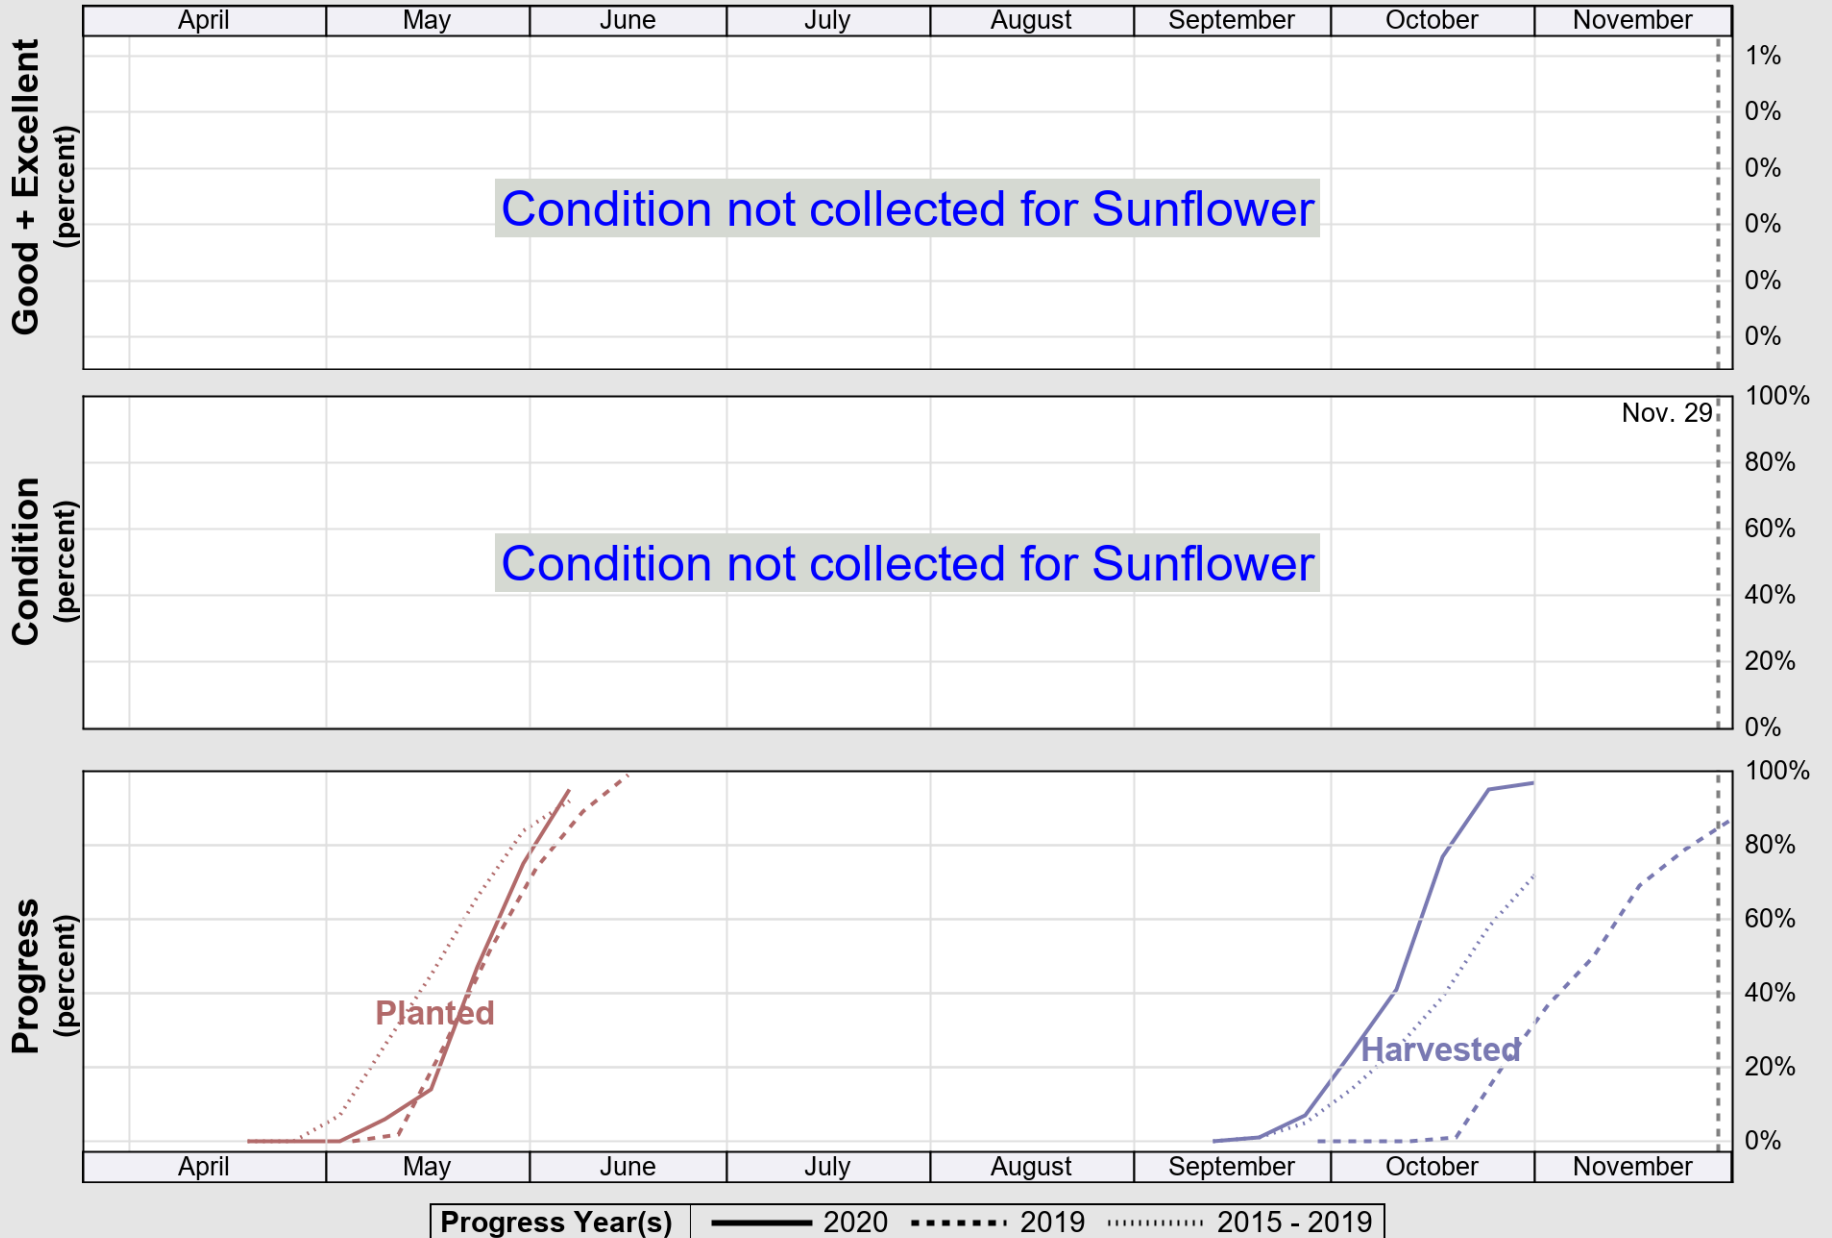

NASS

Source: National Agricultural Statistics Service (NASS), Crop Progress Report

USDA

Crop Progress and Condition: Sugar Beets in Minnesota , 2020

NASS

Source: National Agricultural Statistics Service (NASS), Crop Progress Report

USDA

Crop Progress and Condition: Sunflower in Minnesota , 2020

NASS

Source: National Agricultural Statistics Service (NASS), Crop Progress Report