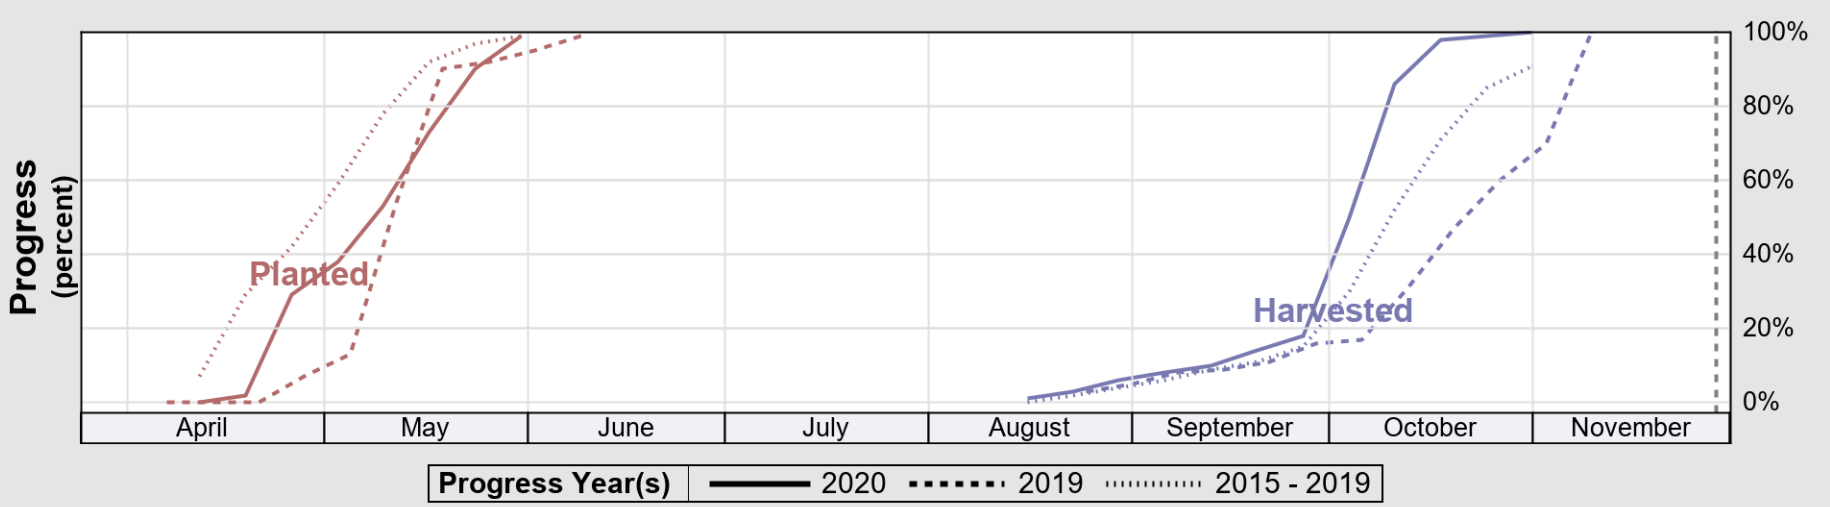

NASS

Source: National Agricultural Statistics Service (NASS), Crop Progress Report

USDA

Crop Progress and Condition: Sugar Beets in Minnesota , 2020

NASS

Source: National Agricultural Statistics Service (NASS), Crop Progress Report