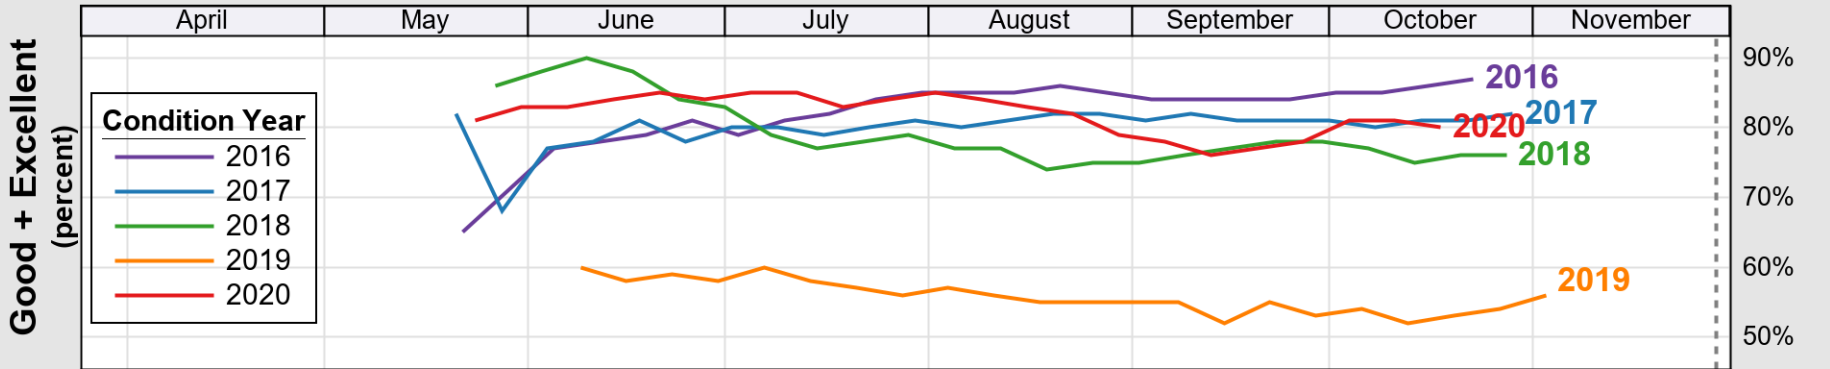

USDA

Crop Progress and Condition: Barley in Minnesota , 2020

NASS

Source: National Agricultural Statistics Service (NASS), Crop Progress Report

USDA

Crop Progress and Condition: Corn in Minnesota , 2020

NASS