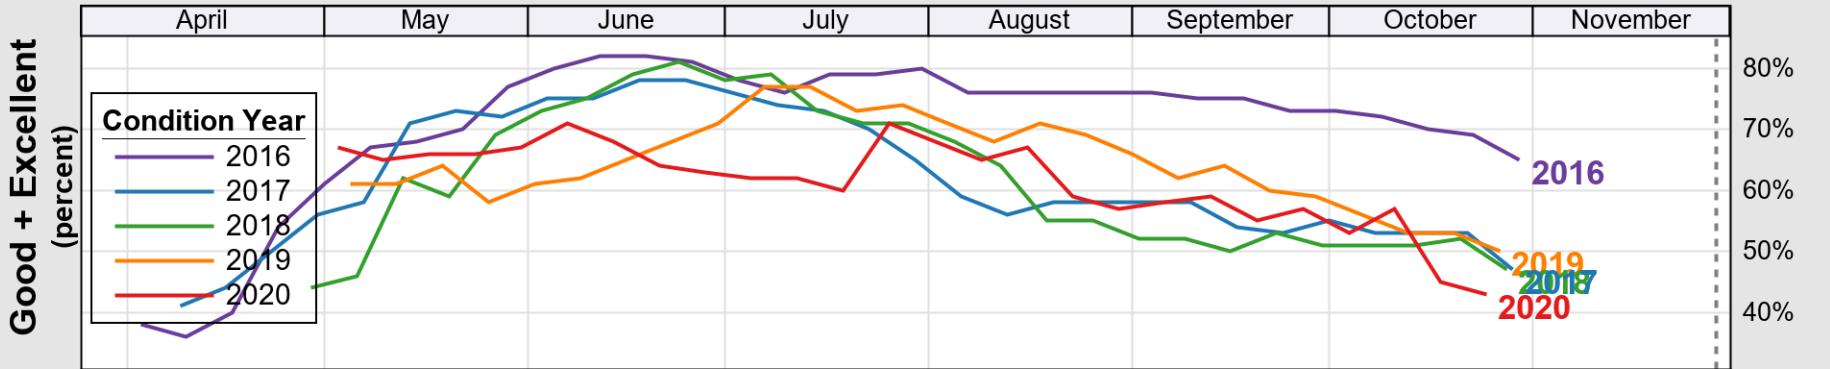

USDA

Crop Progress and Condition: Pasture and Range in Minnesota , 2020

NASS

Progress Year(s) ——— 2020   ····· 2019   ······ 2015 - 2019

Source: National Agricultural Statistics Service (NASS), Crop Progress Report