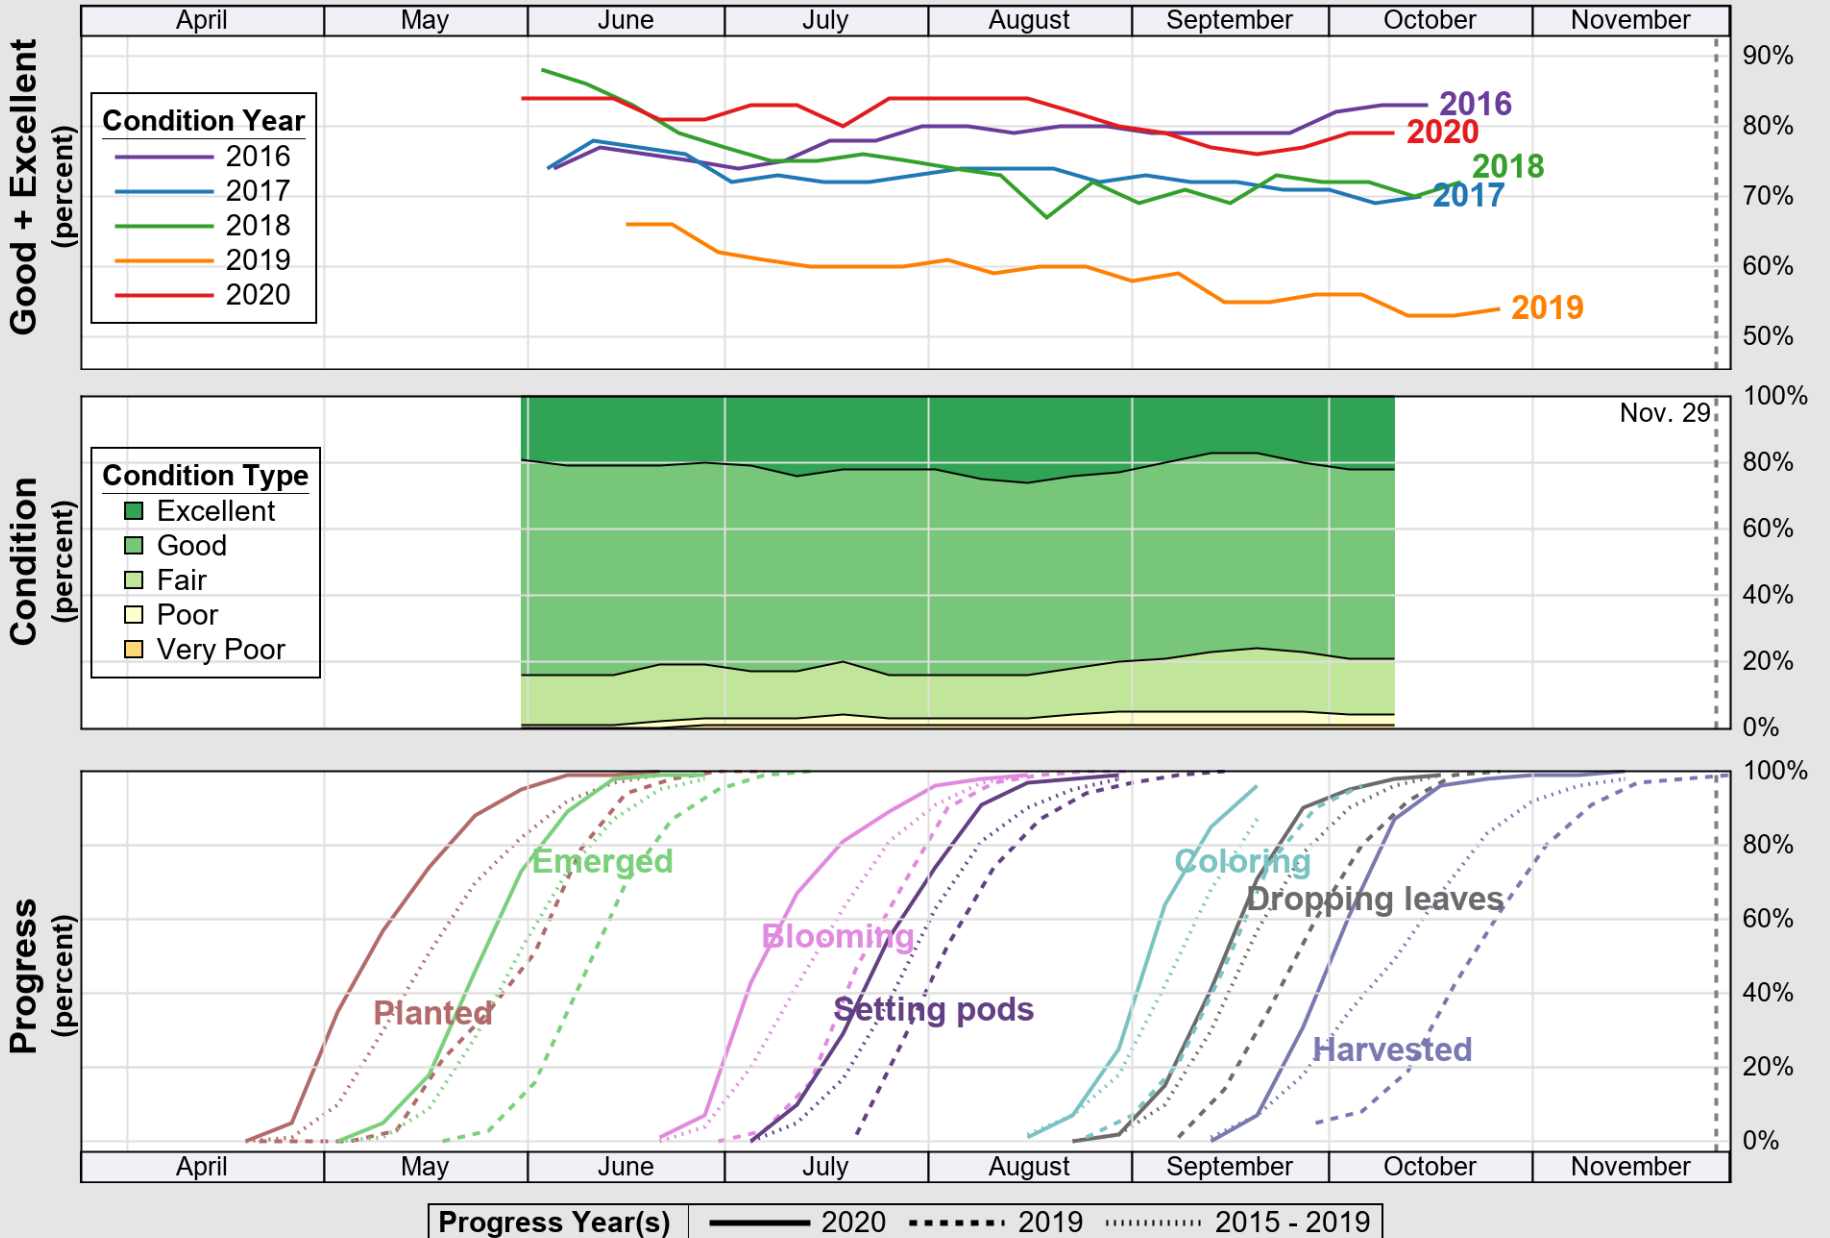

USDA

Crop Progress and Condition: Pasture and Range in Minnesota , 2020

NASS

Progress Year(s) ——— 2020 ····· 2019 ······ 2015 - 2019

Source: National Agricultural Statistics Service (NASS), Crop Progress Report

USDA

Crop Progress and Condition: Soybeans in Minnesota , 2020

NASS

Source: National Agricultural Statistics Service (NASS), Crop Progress Report

USDA

Crop Progress and Condition: Spring Wheat in Minnesota , 2020