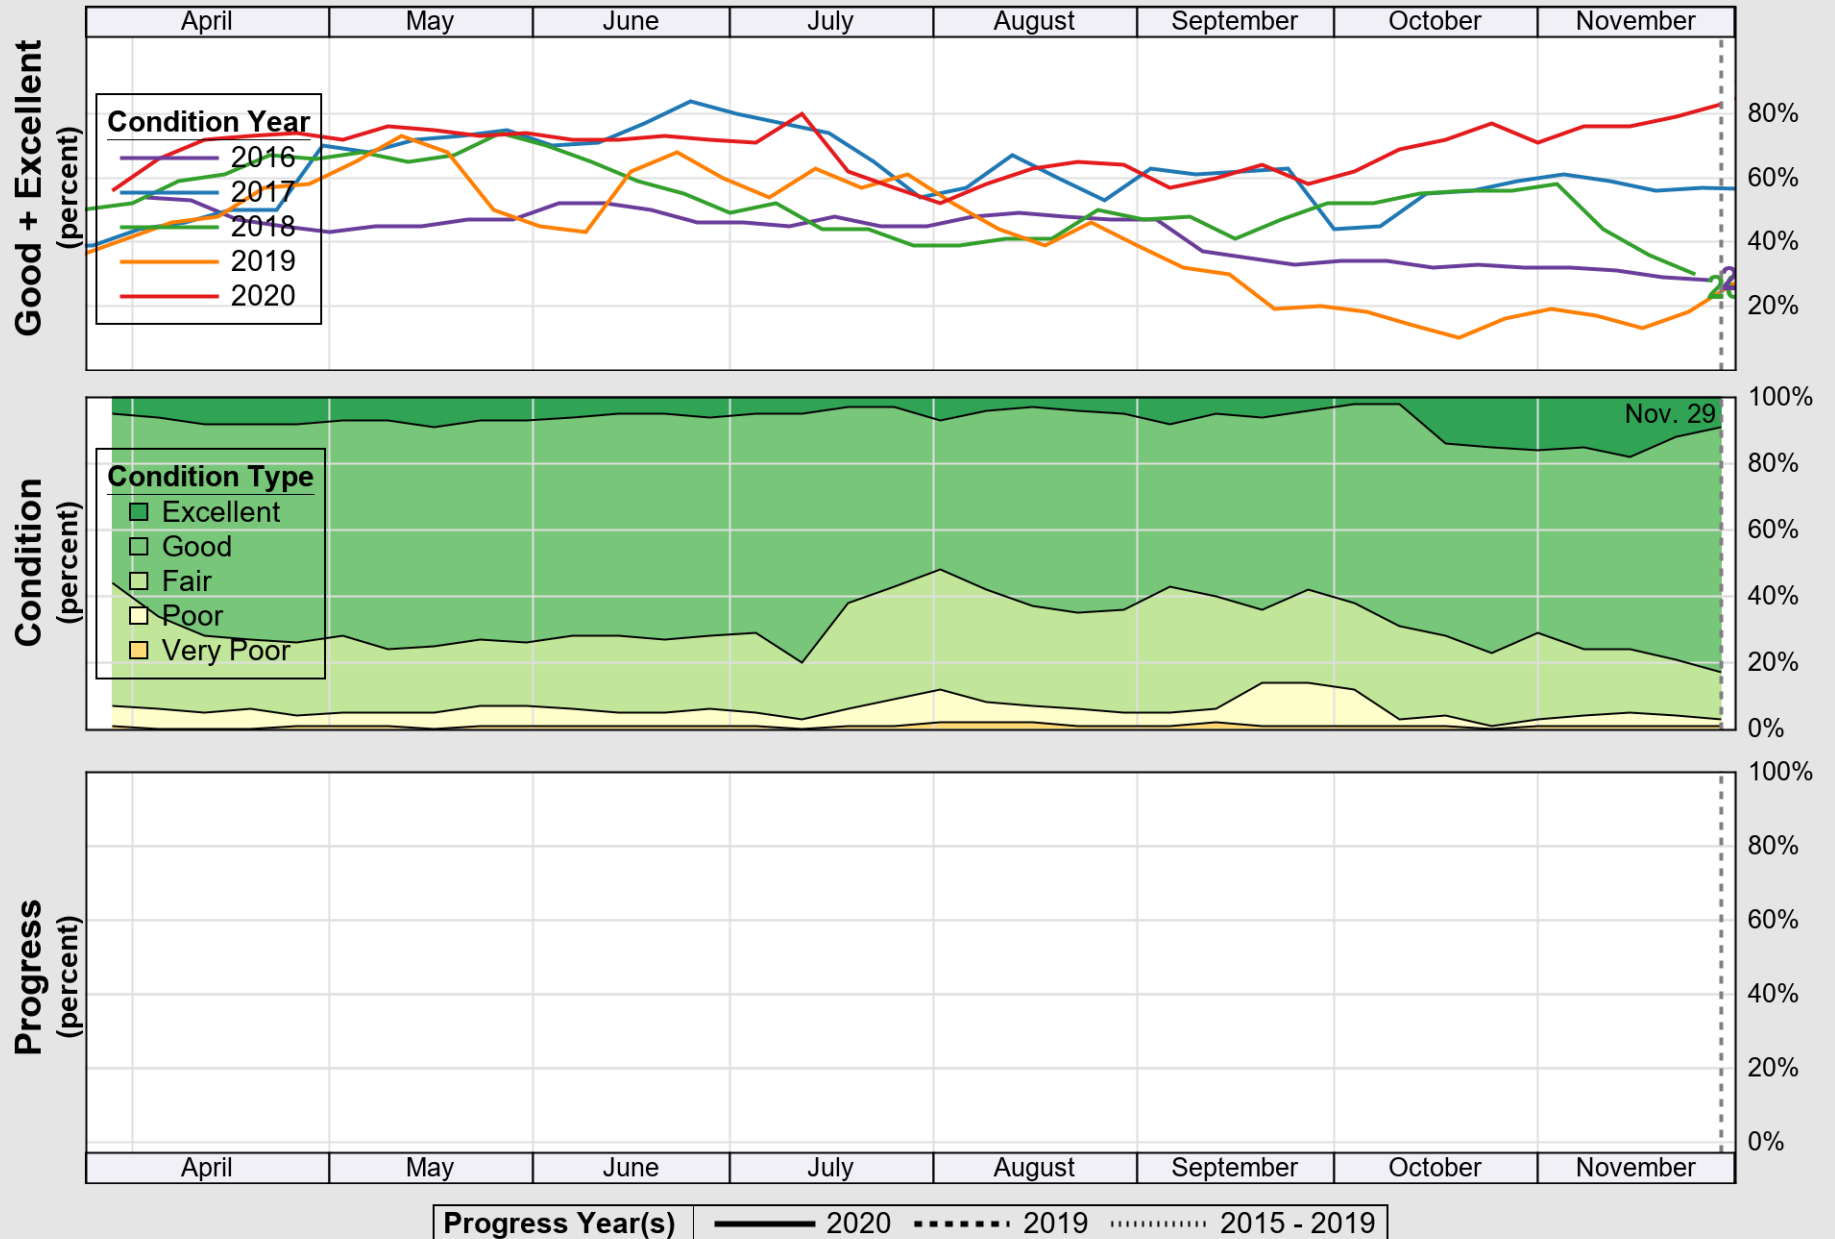

# Crop Progress and Condition: Corn in North Carolina, 2020

NASS

Source: National Agricultural Statistics Service (NASS), Crop Progress Report

USDA

# Crop Progress and Condition: Cotton in North Carolina , 2020

NASS

Source: National Agricultural Statistics Service (NASS), Crop Progress Report

**USDA** Crop Progress and Condition: Pasture and Range in North Carolina , 2020 **NASS**