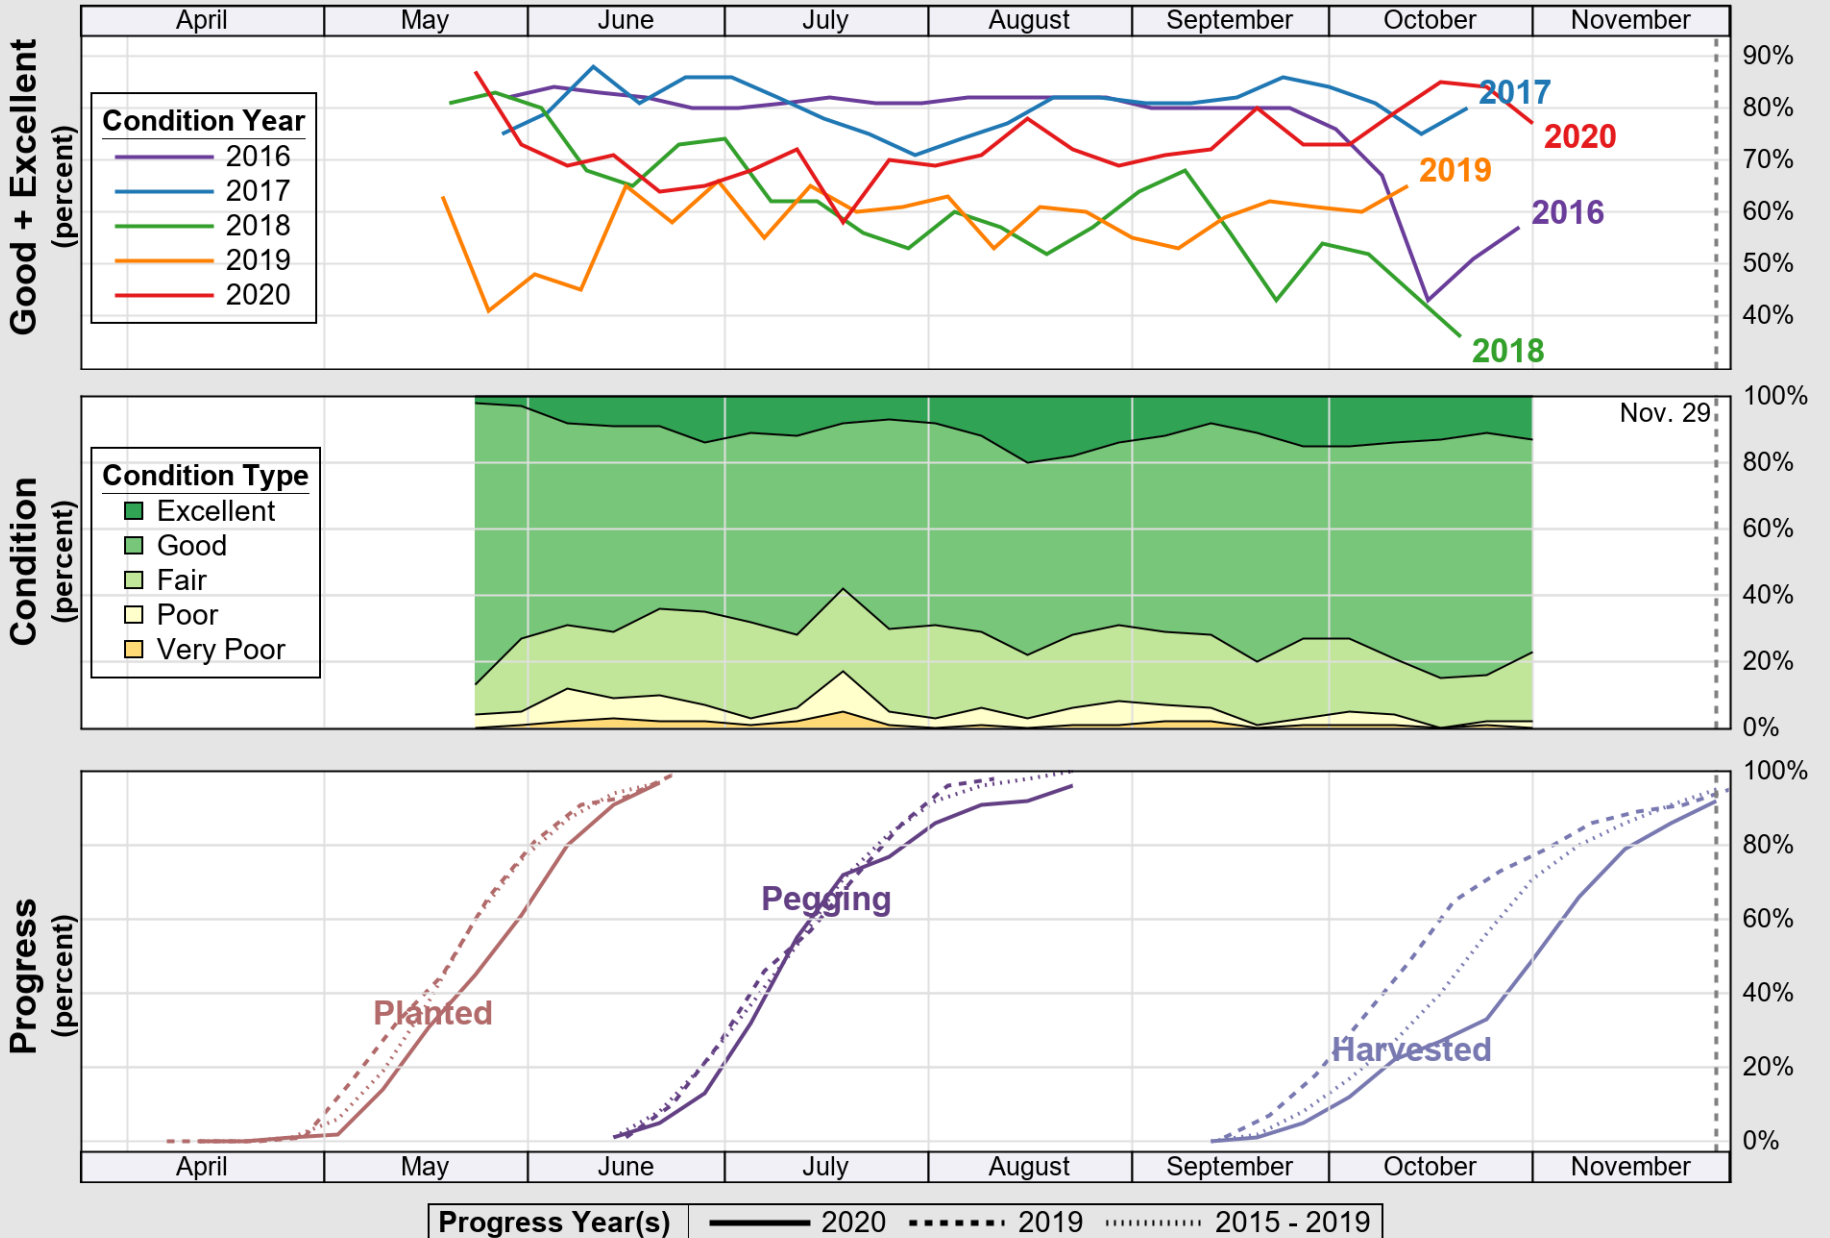

# Crop Progress and Condition: Corn in North Carolina, 2020

NASS

Source: National Agricultural Statistics Service (NASS), Crop Progress Report

USDA

# Crop Progress and Condition: Cotton in North Carolina , 2020

NASS

Source: National Agricultural Statistics Service (NASS), Crop Progress Report

**USDA** Crop Progress and Condition: Pasture and Range in North Carolina , 2020 **NASS**

Source: National Agricultural Statistics Service (NASS), Crop Progress Report

USDA

# Crop Progress and Condition: Peanuts in North Carolina , 2020

NASS

Source: National Agricultural Statistics Service (NASS), Crop Progress Report

USDA