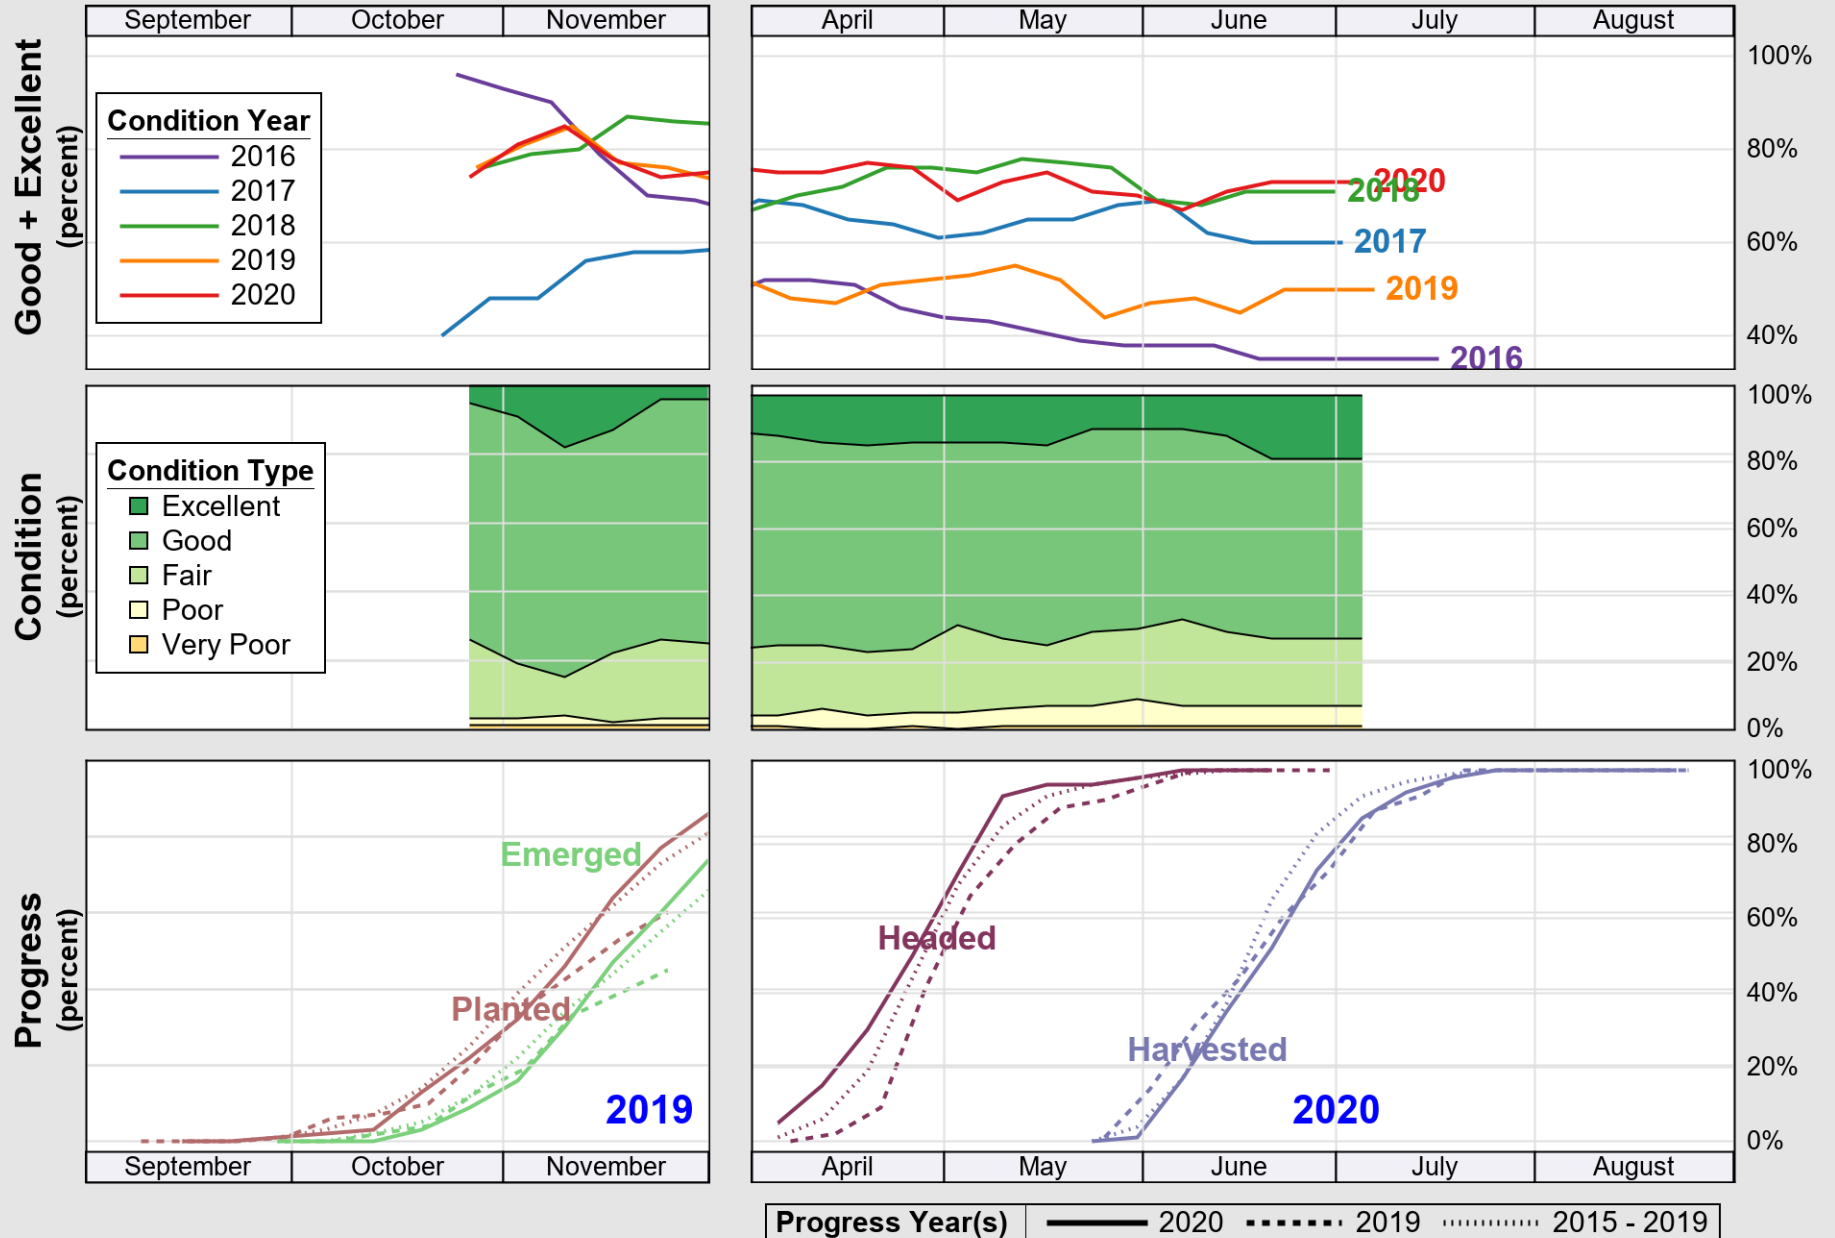

# Crop Progress and Condition: Peanuts in North Carolina , 2020

NASS

Source: National Agricultural Statistics Service (NASS), Crop Progress Report

USDA

# Crop Progress and Condition: Soybeans in North Carolina , 2020

NASS

Source: National Agricultural Statistics Service (NASS), Crop Progress Report

USDA

# Crop Progress and Condition: Winter Wheat in North Carolina , 2020

NASS

Source: National Agricultural Statistics Service (NASS), Crop Progress Report