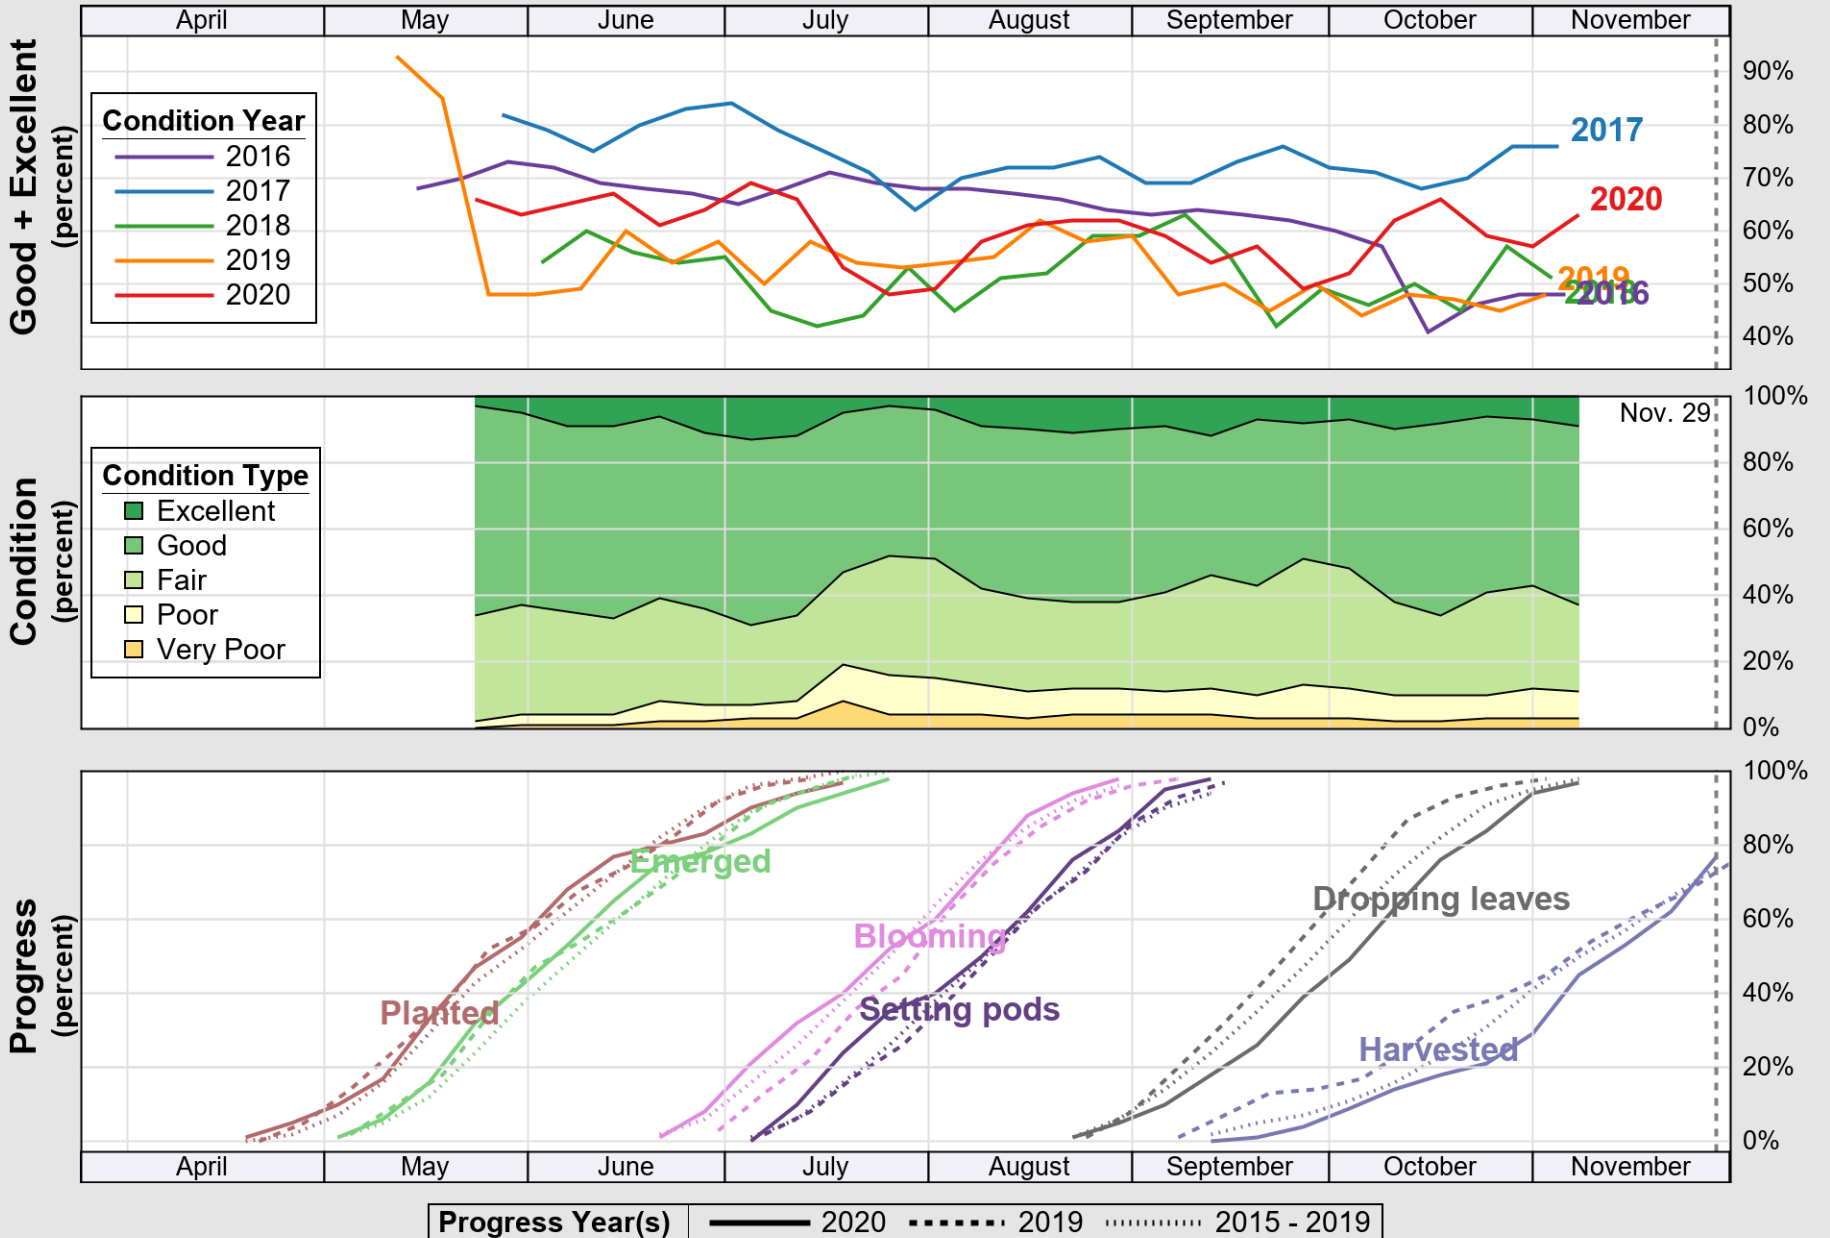

# Crop Progress and Condition: Peanuts in North Carolina , 2020

NASS

Source: National Agricultural Statistics Service (NASS), Crop Progress Report

USDA

# Crop Progress and Condition: Soybeans in North Carolina , 2020

NASS

Source: National Agricultural Statistics Service (NASS), Crop Progress Report

USDA