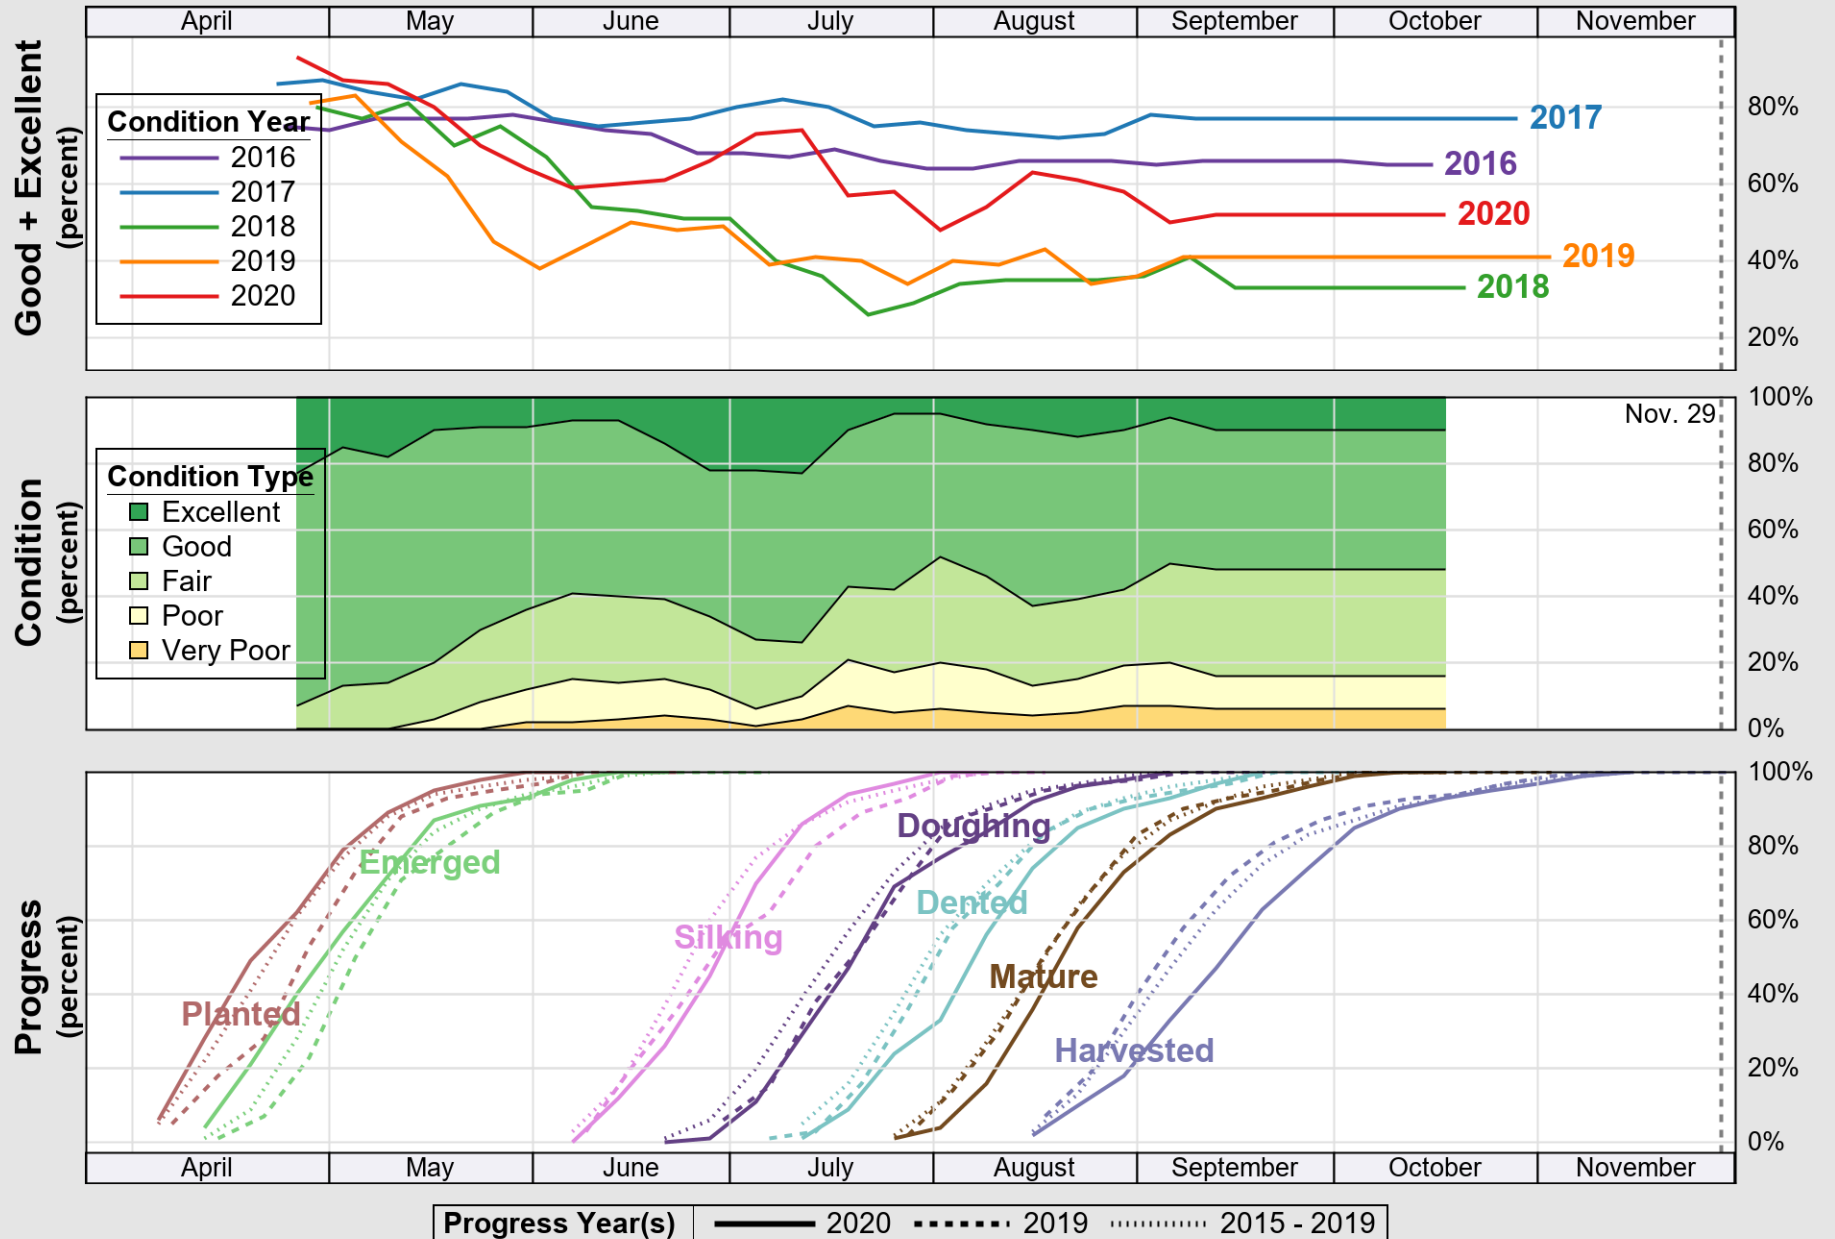

# Crop Progress and Condition: Corn in North Carolina, 2020

NASS

Source: National Agricultural Statistics Service (NASS), Crop Progress Report

USDA

# Crop Progress and Condition: Cotton in North Carolina , 2020

NASS

Source: National Agricultural Statistics Service (NASS), Crop Progress Report

**USDA** Crop Progress and Condition: Pasture and Range in North Carolina , 2020 **NASS**