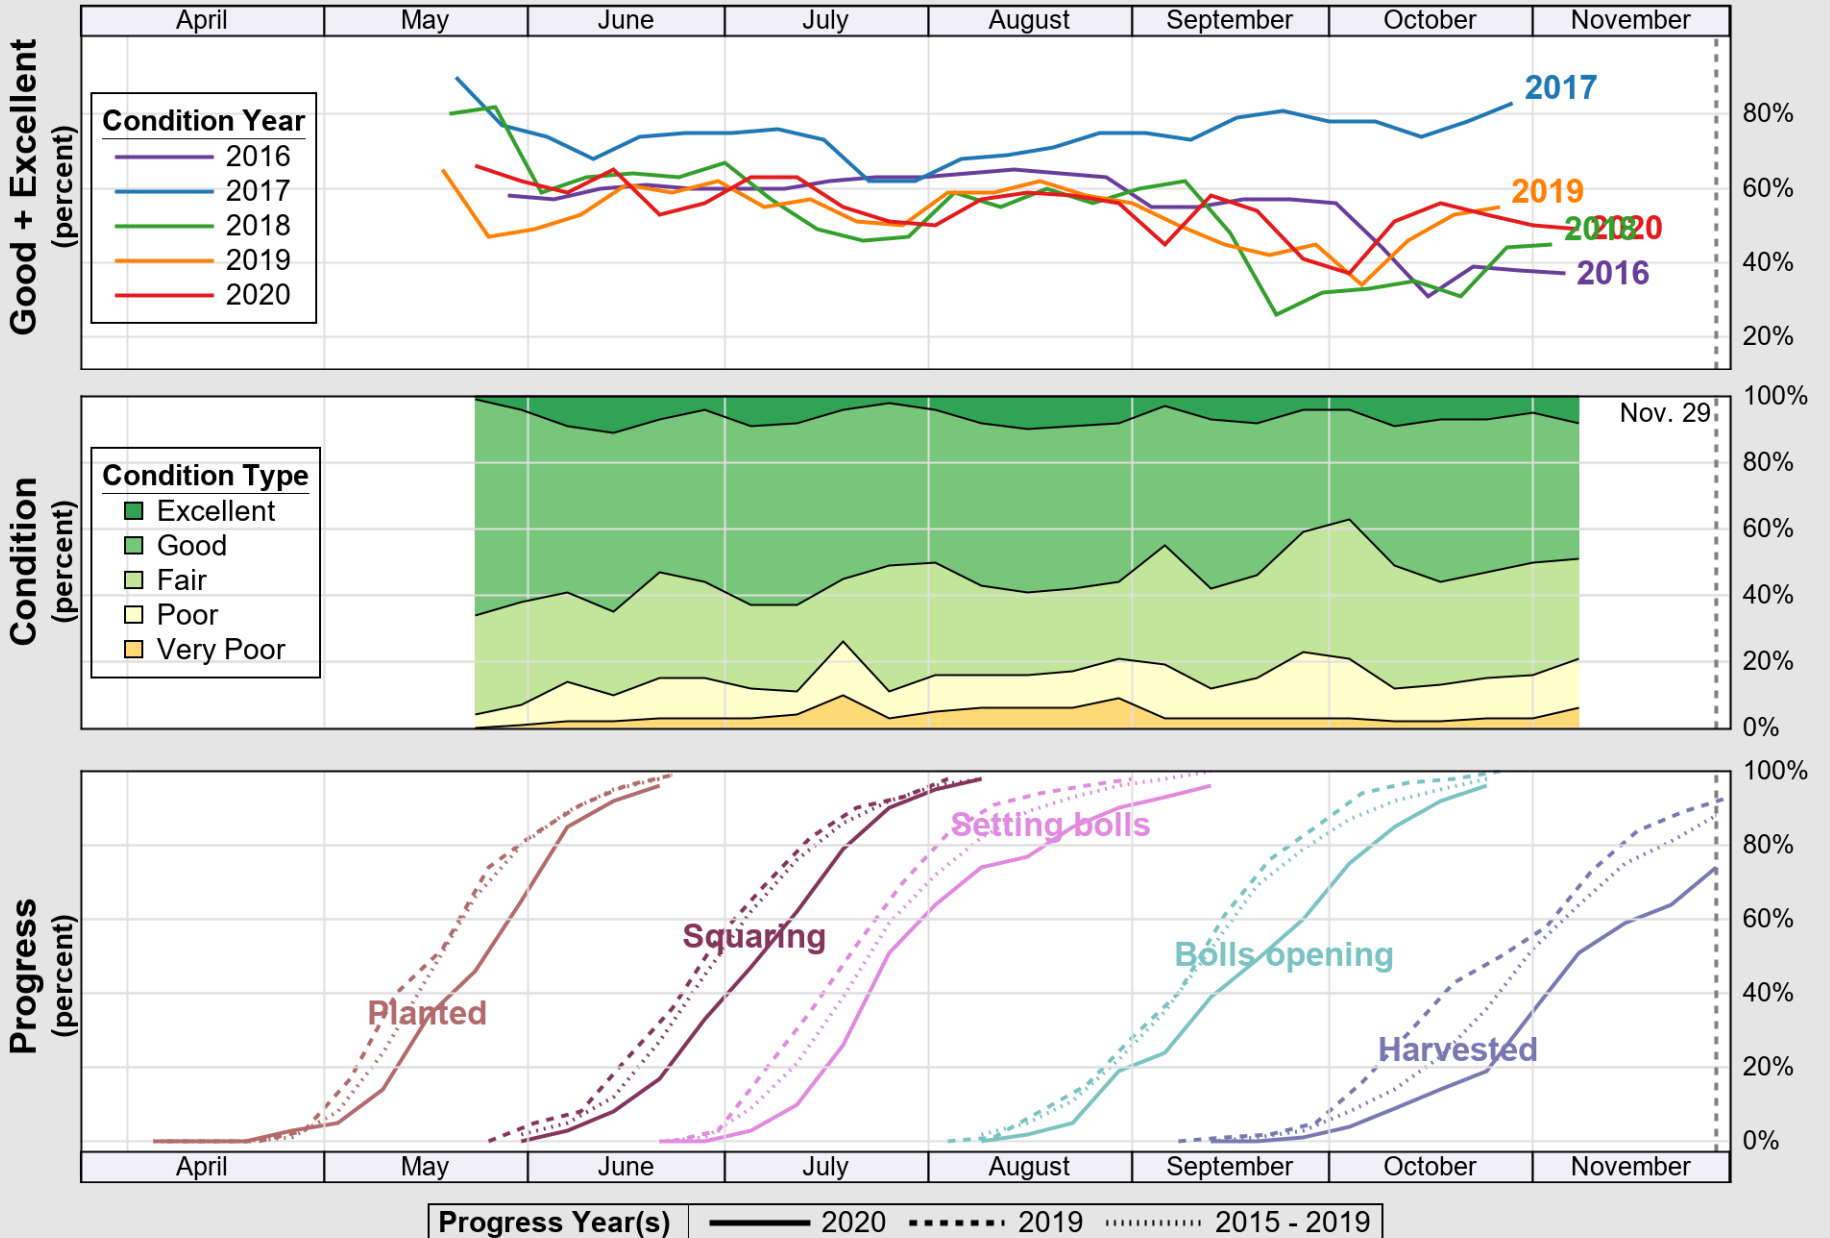

# Crop Progress and Condition: Corn in North Carolina, 2020

NASS

Source: National Agricultural Statistics Service (NASS), Crop Progress Report

USDA

# Crop Progress and Condition: Cotton in North Carolina , 2020

NASS

Source: National Agricultural Statistics Service (NASS), Crop Progress Report

**USDA** Crop Progress and Condition: Pasture and Range in North Carolina , 2020 **NASS**