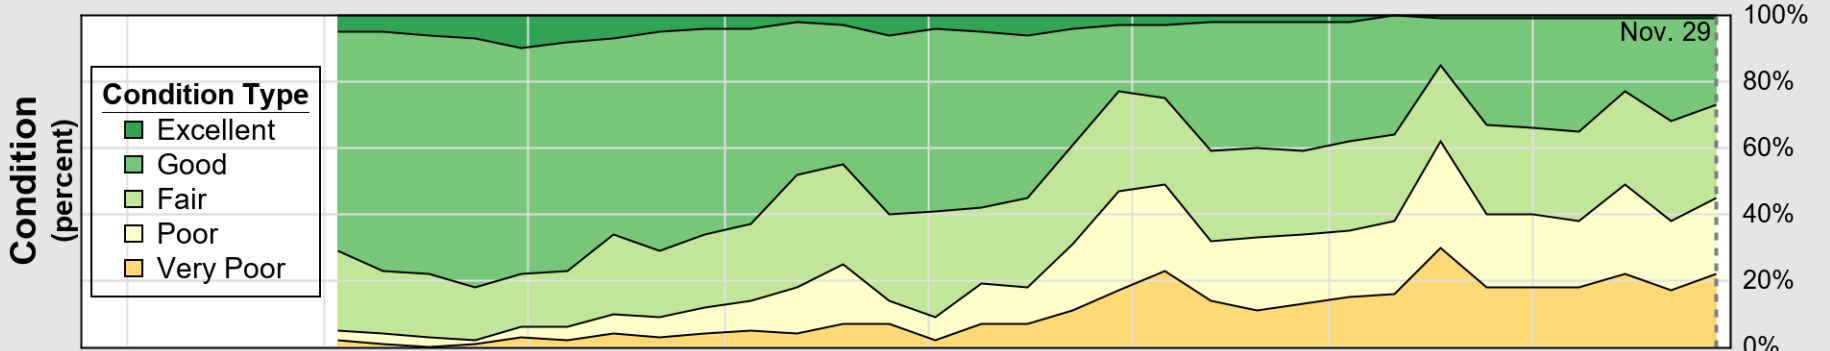

USDA

Crop Progress and Condition: Pasture and Range in Nebraska , 2020

NASS

Progress Year(s) ——— 2020 ..... 2019 - - - - - 2015 - 2019

Source: National Agricultural Statistics Service (NASS), Crop Progress Report