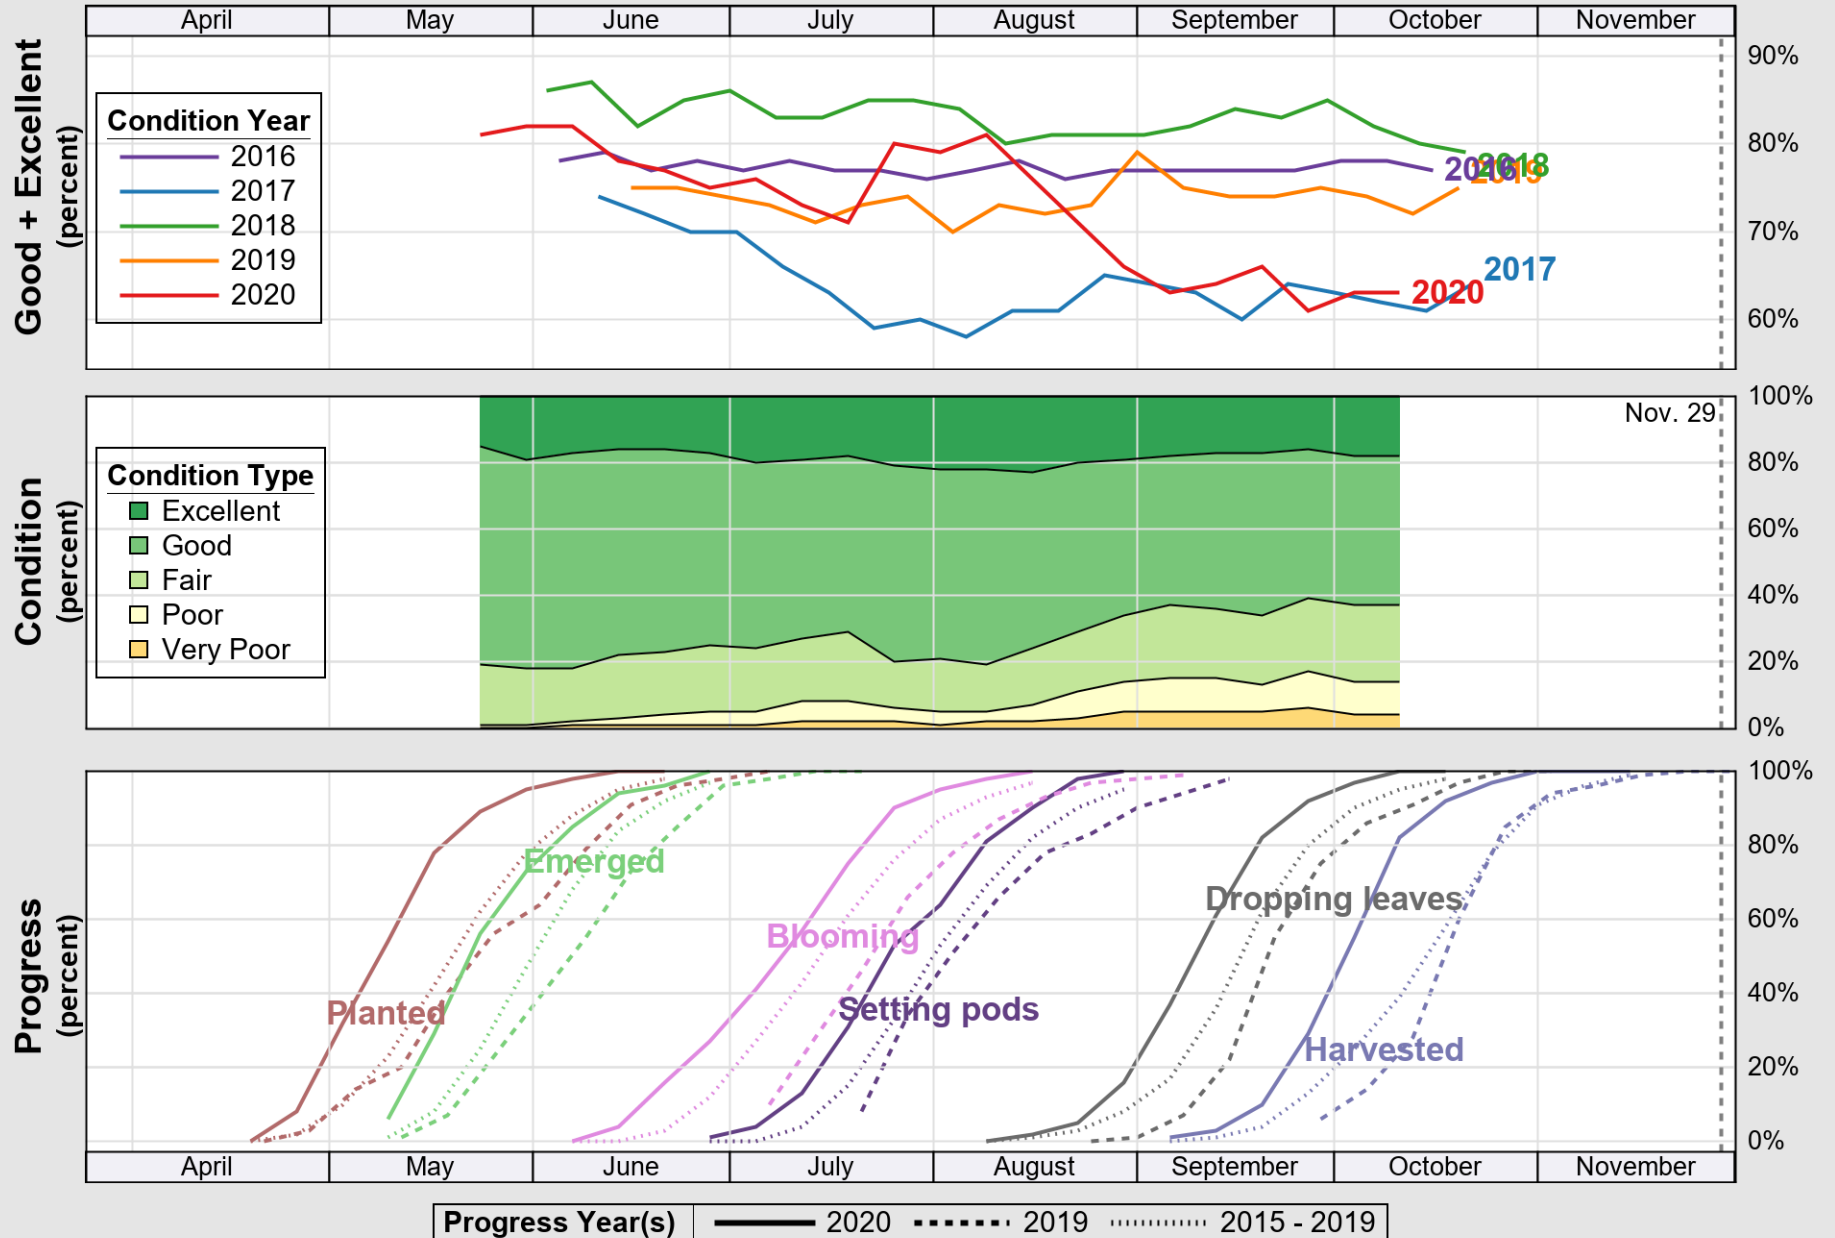

USDA

Crop Progress and Condition: Pasture and Range in Nebraska , 2020

NASS

Progress Year(s) ——— 2020 2019 - - - - - 2015 - 2019

Source: National Agricultural Statistics Service (NASS), Crop Progress Report

USDA

Crop Progress and Condition: Sorghum in Nebraska, 2020

NASS

Source: National Agricultural Statistics Service (NASS), Crop Progress Report

USDA

Crop Progress and Condition: Soybeans in Nebraska , 2020

NASS

Source: National Agricultural Statistics Service (NASS), Crop Progress Report

USDA

Crop Progress and Condition: Winter Wheat in Nebraska, 2020

NASS

Source: National Agricultural Statistics Service (NASS), Crop Progress Report