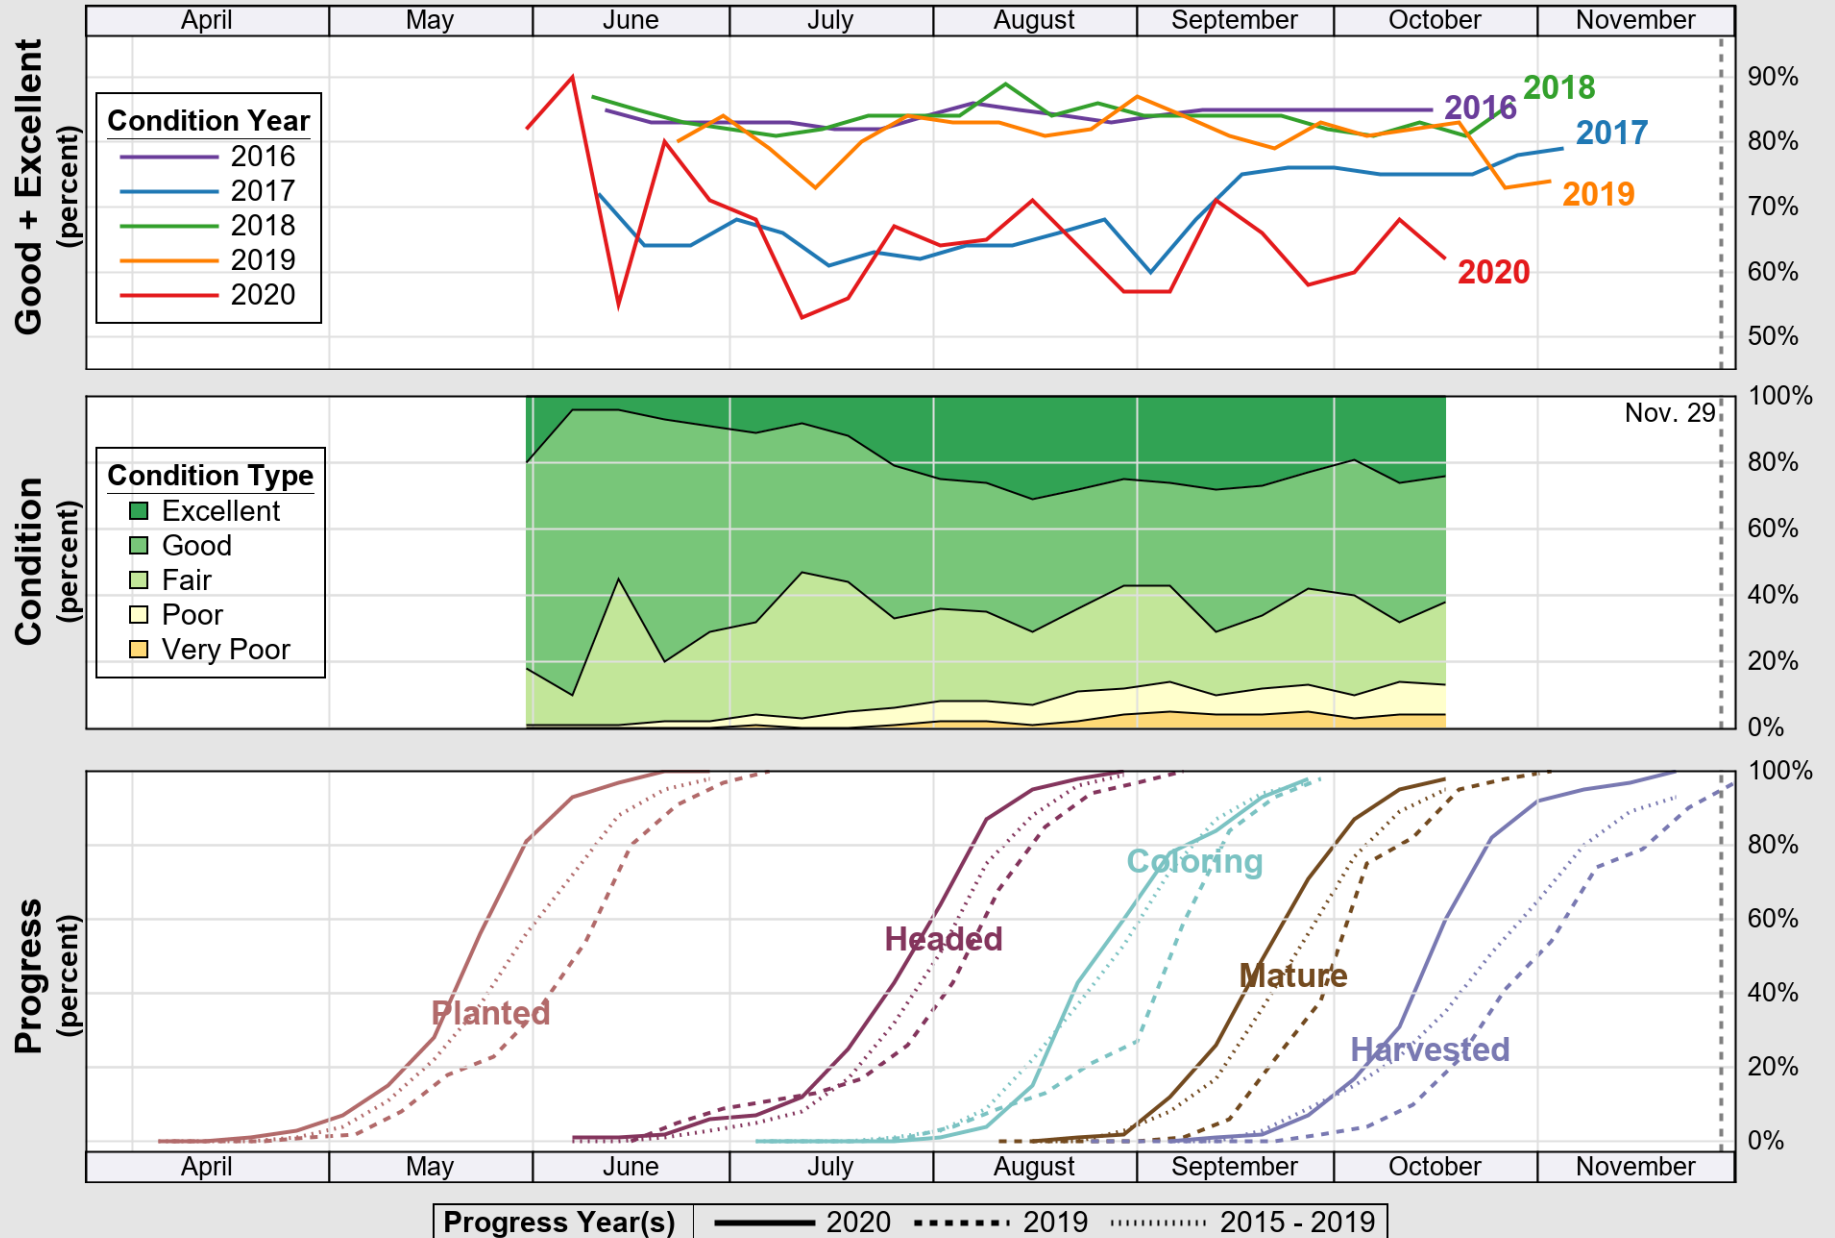

USDA

Crop Progress and Condition: Corn in Nebraska , 2020

NASS

Source: National Agricultural Statistics Service (NASS), Crop Progress Report

USDA

Crop Progress and Condition: Oats in Nebraska , 2020

NASS

Source: National Agricultural Statistics Service (NASS), Crop Progress Report

USDA

Crop Progress and Condition: Pasture and Range in Nebraska , 2020

NASS

Progress Year(s) ——— 2020 2019 - - - - - 2015 - 2019

Source: National Agricultural Statistics Service (NASS), Crop Progress Report

USDA

Crop Progress and Condition: Sorghum in Nebraska, 2020

NASS

Source: National Agricultural Statistics Service (NASS), Crop Progress Report

USDA

Crop Progress and Condition: Soybeans in Nebraska , 2020

NASS

Source: National Agricultural Statistics Service (NASS), Crop Progress Report

USDA

Crop Progress and Condition: Winter Wheat in Nebraska, 2020

NASS

Source: National Agricultural Statistics Service (NASS), Crop Progress Report