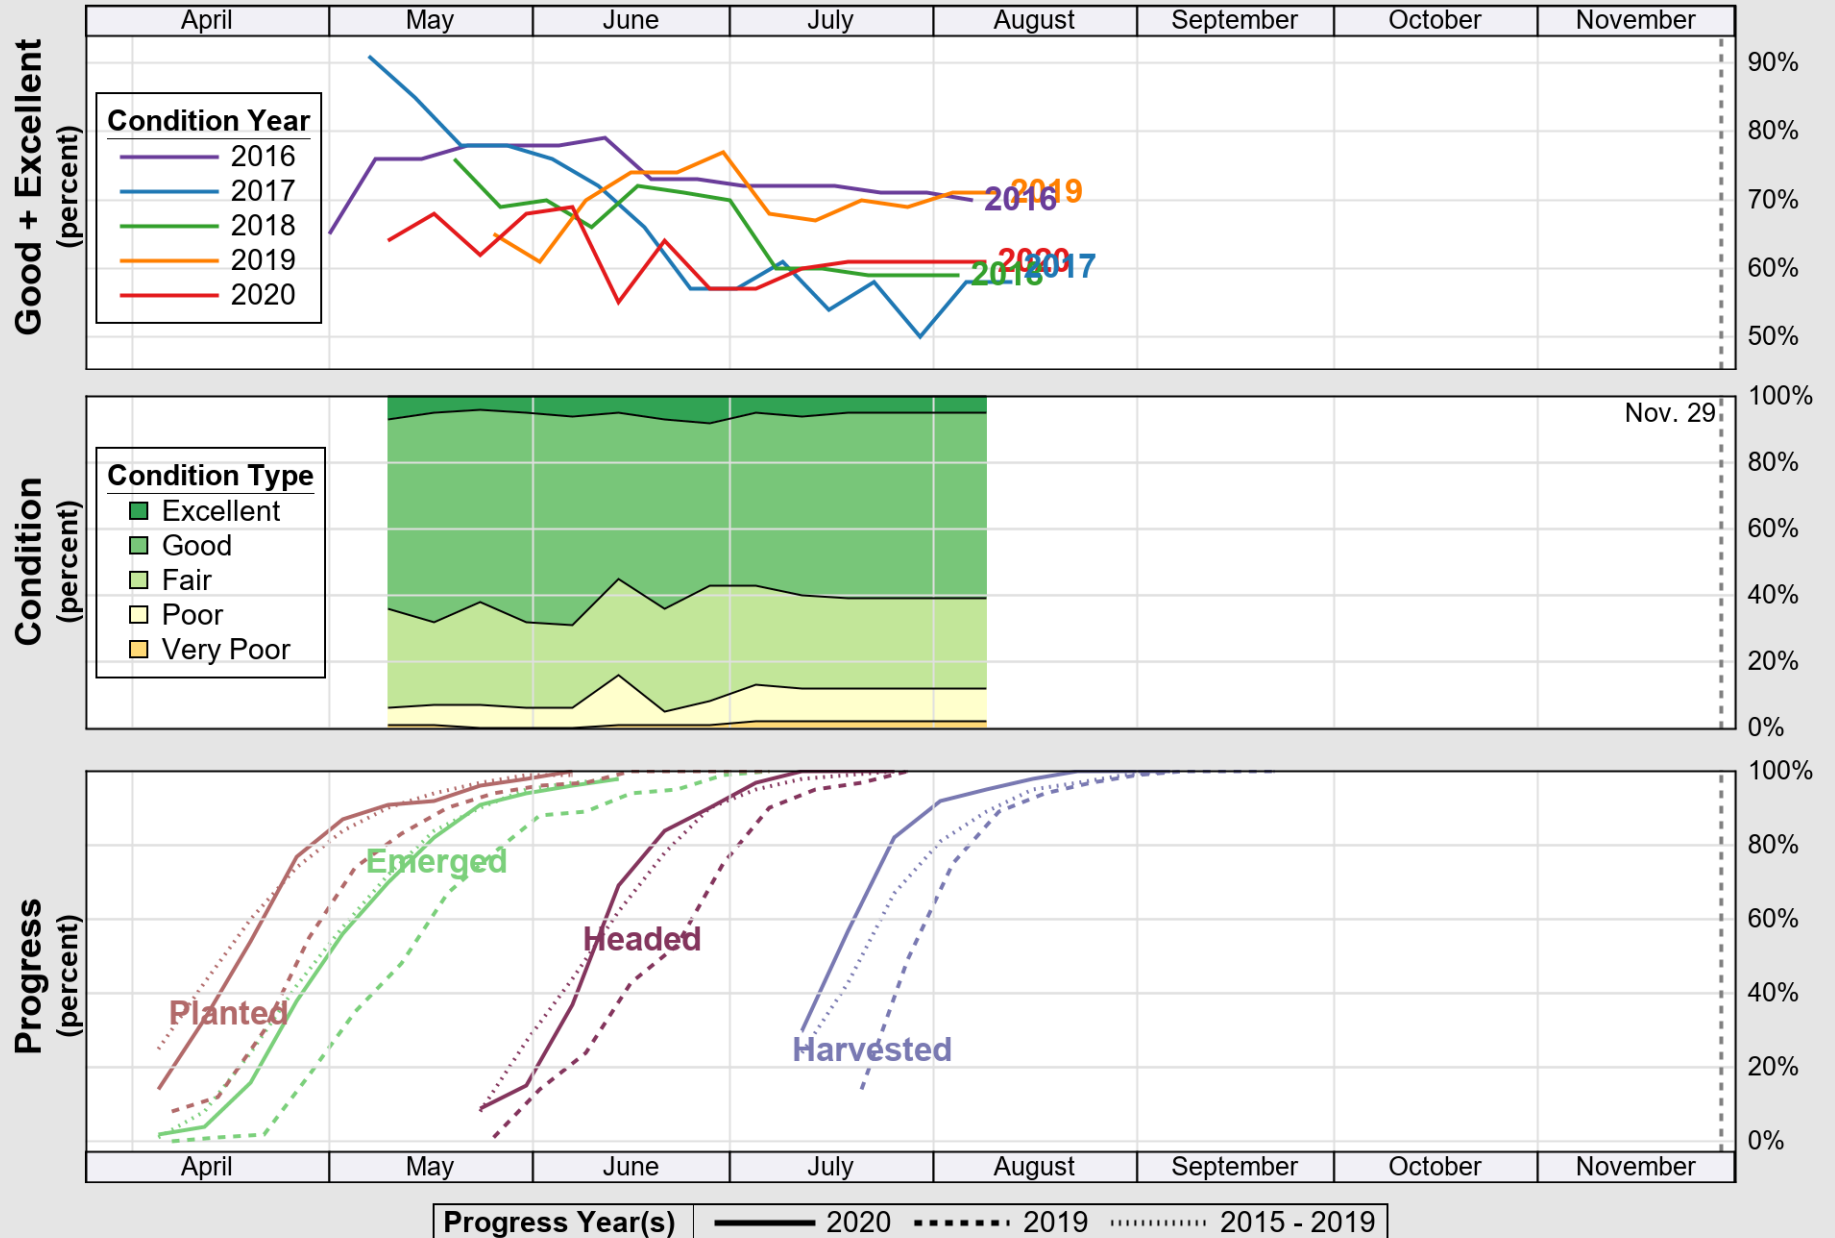

USDA

Crop Progress and Condition: Corn in Nebraska , 2020

NASS

Source: National Agricultural Statistics Service (NASS), Crop Progress Report

USDA

Crop Progress and Condition: Oats in Nebraska , 2020

NASS

Source: National Agricultural Statistics Service (NASS), Crop Progress Report

USDA

Crop Progress and Condition: Pasture and Range in Nebraska , 2020

NASS

Progress Year(s) ——— 2020 2019 - - - - - 2015 - 2019

Source: National Agricultural Statistics Service (NASS), Crop Progress Report

USDA

Crop Progress and Condition: Sorghum in Nebraska, 2020

NASS

Source: National Agricultural Statistics Service (NASS), Crop Progress Report

USDA

Crop Progress and Condition: Soybeans in Nebraska , 2020

NASS

Source: National Agricultural Statistics Service (NASS), Crop Progress Report

USDA

Crop Progress and Condition: Winter Wheat in Nebraska, 2020

NASS

Source: National Agricultural Statistics Service (NASS), Crop Progress Report