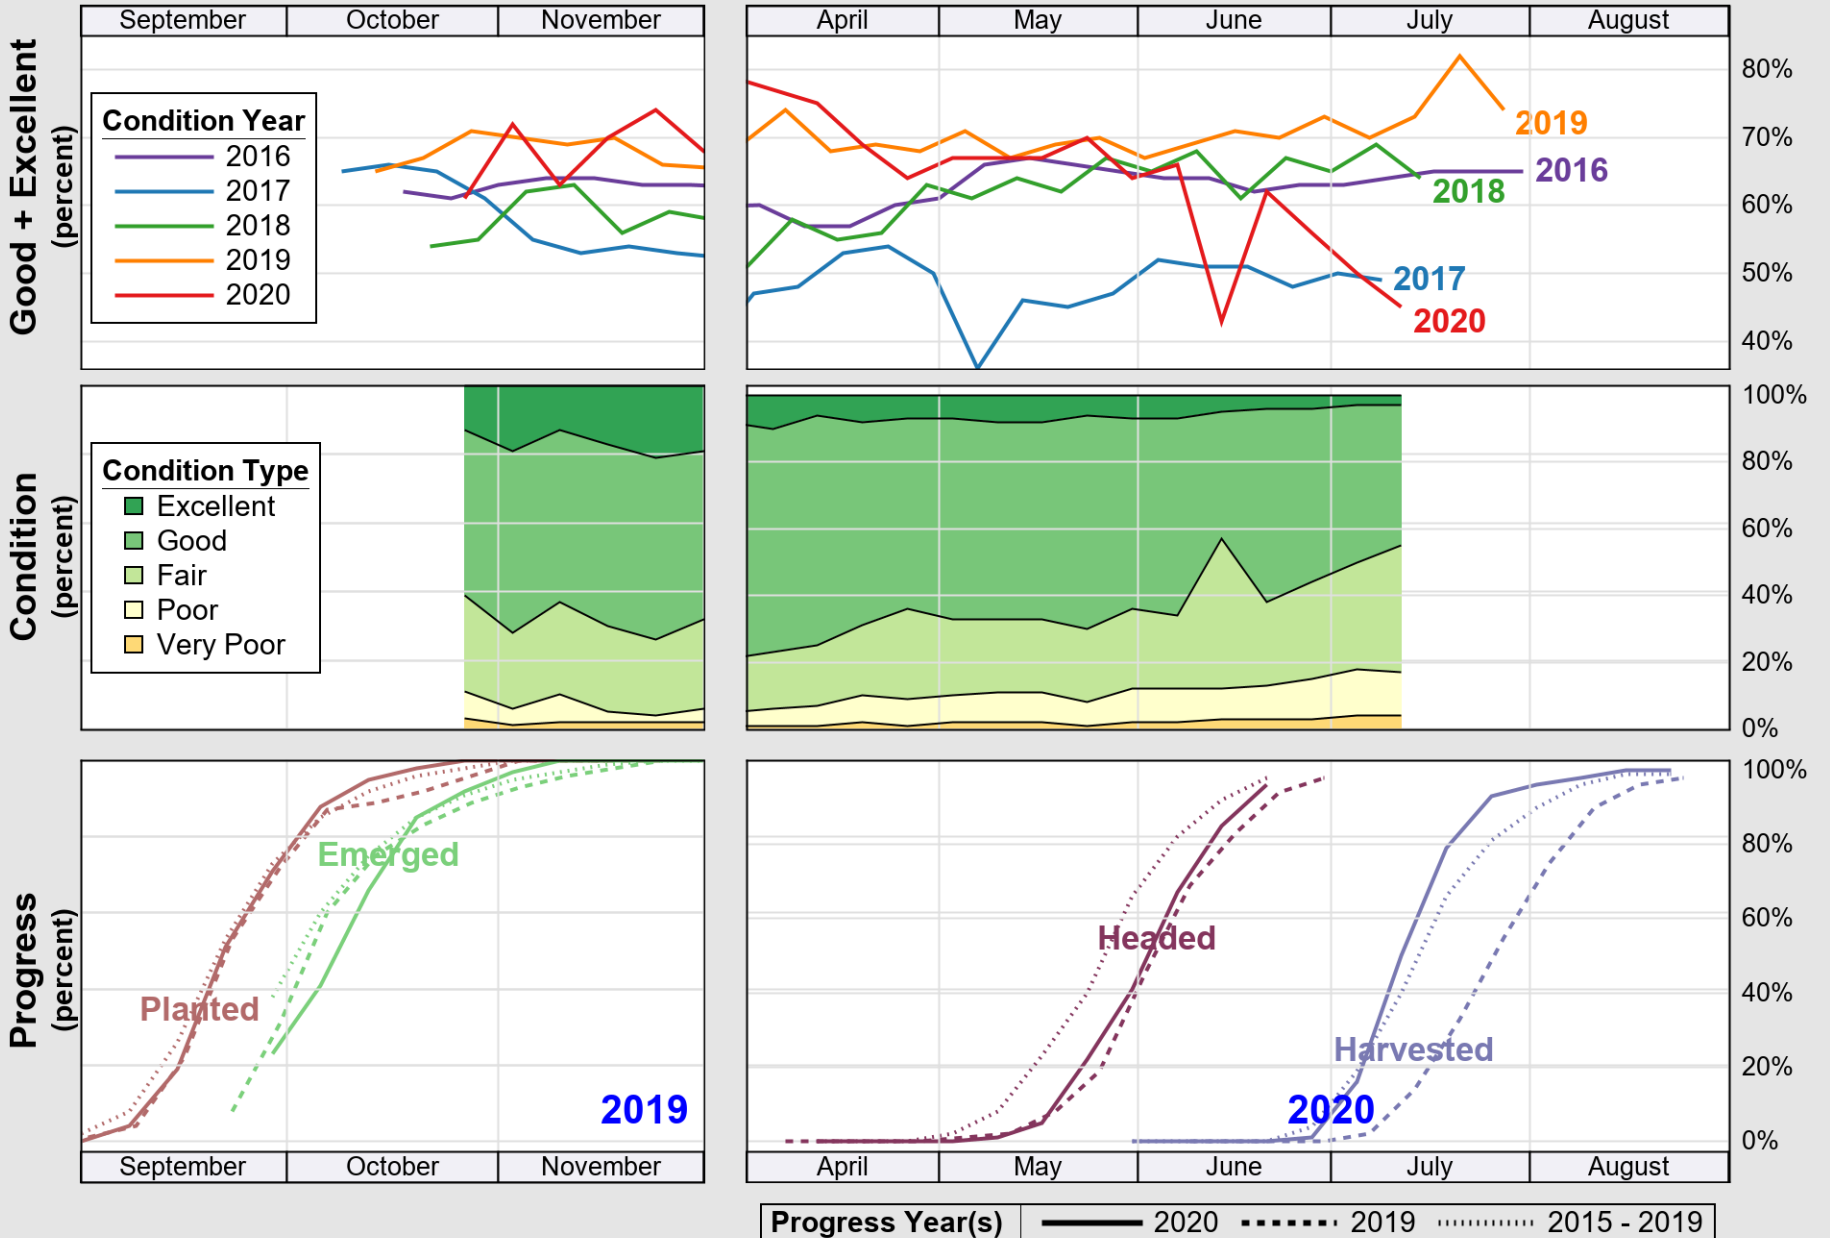

USDA

Crop Progress and Condition: Pasture and Range in Nebraska , 2020

NASS

Progress Year(s) ——— 2020 2019 - - - - - 2015 - 2019

Source: National Agricultural Statistics Service (NASS), Crop Progress Report

USDA

Crop Progress and Condition: Sorghum in Nebraska, 2020

NASS

Source: National Agricultural Statistics Service (NASS), Crop Progress Report

USDA

Crop Progress and Condition: Soybeans in Nebraska , 2020

NASS

Source: National Agricultural Statistics Service (NASS), Crop Progress Report

USDA

Crop Progress and Condition: Winter Wheat in Nebraska, 2020

NASS

Source: National Agricultural Statistics Service (NASS), Crop Progress Report