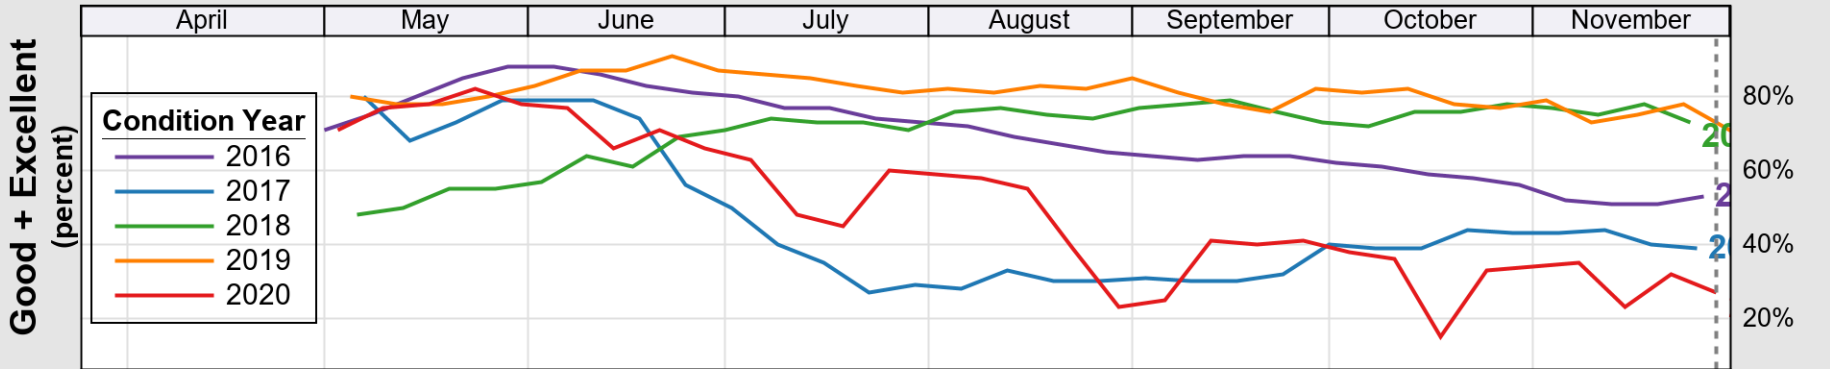

USDA

Crop Progress and Condition: Pasture and Range in Nebraska , 2020

NASS

Progress Year(s) ——— 2020 ..... 2019 - - - - - 2015 - 2019

Source: National Agricultural Statistics Service (NASS), Crop Progress Report