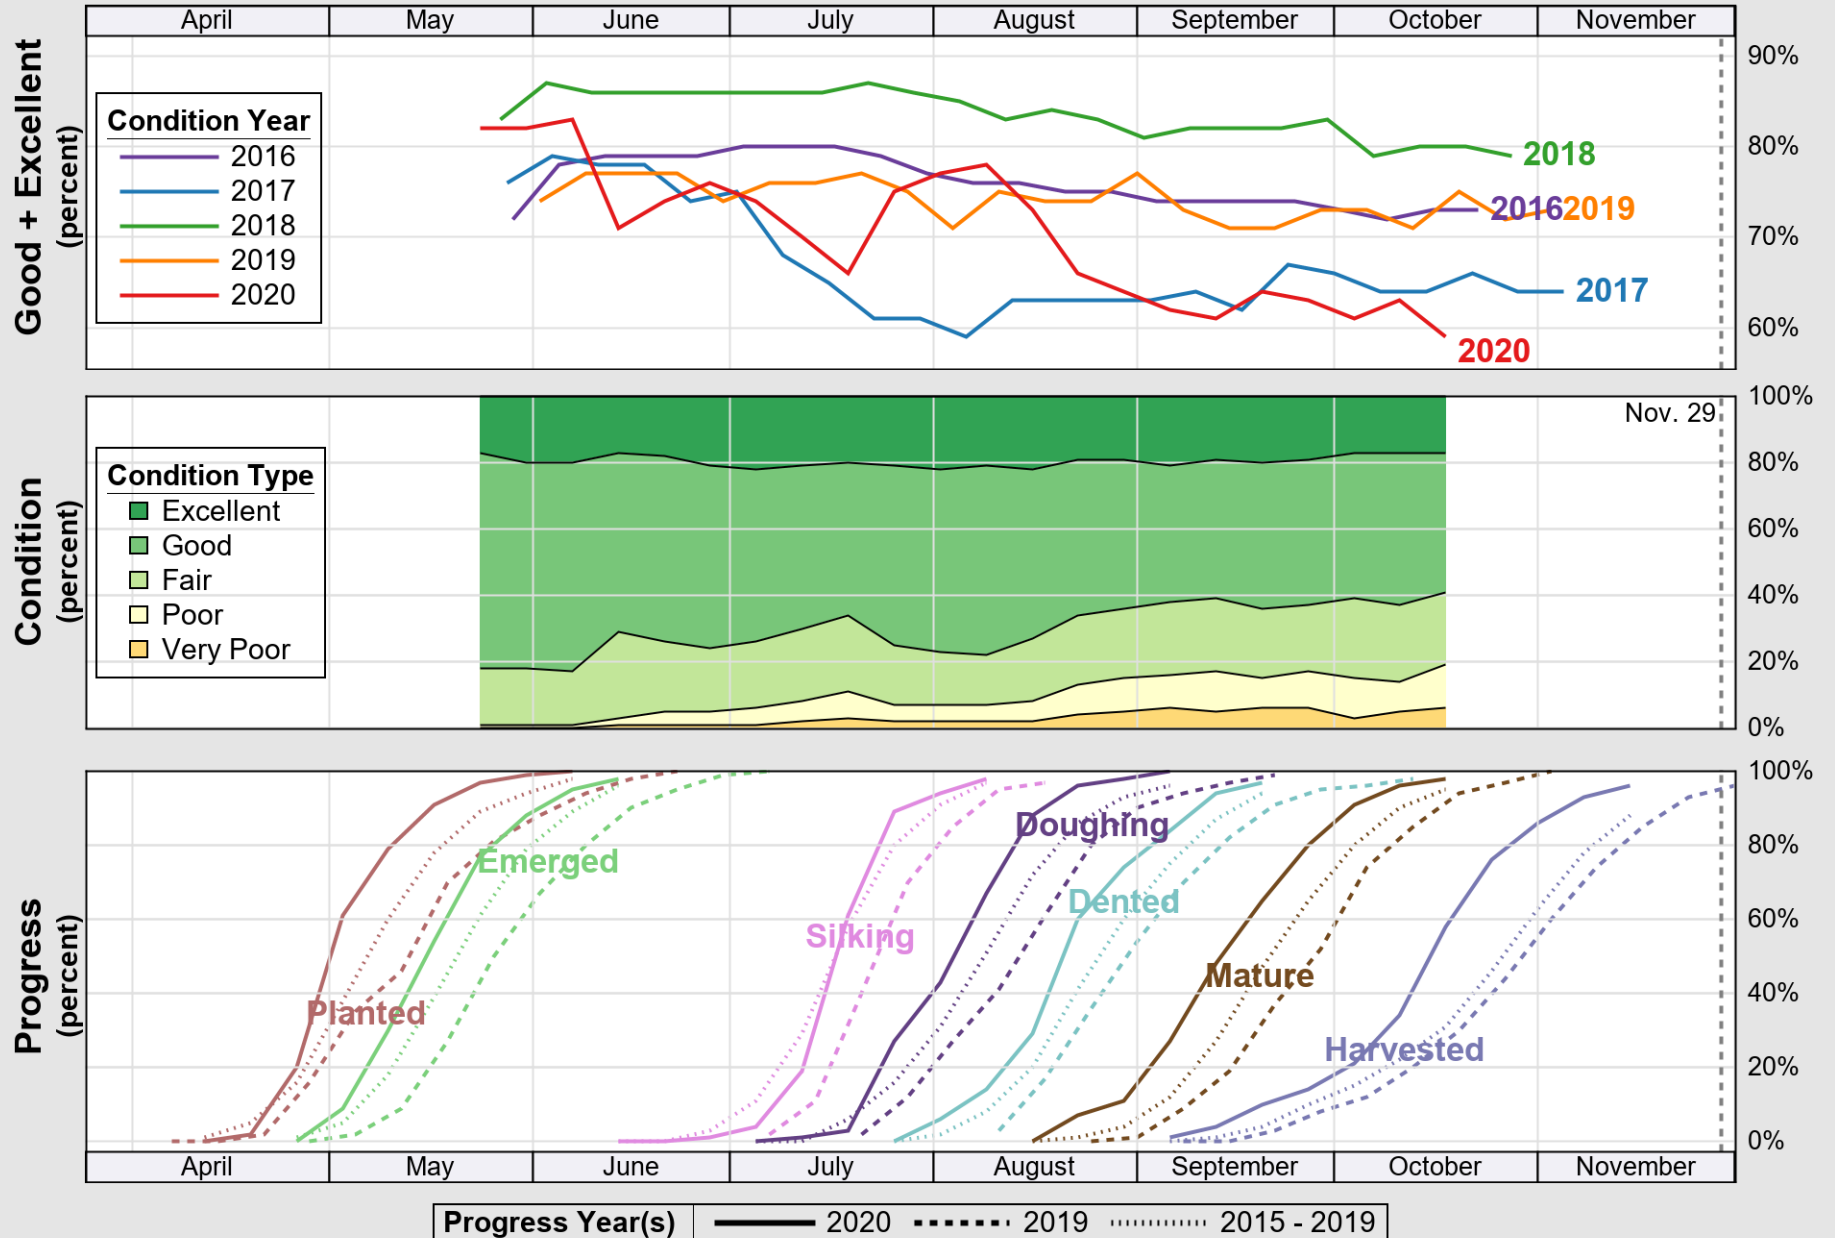

USDA

Crop Progress and Condition: Corn in Nebraska , 2020

NASS

Source: National Agricultural Statistics Service (NASS), Crop Progress Report

USDA

Crop Progress and Condition: Oats in Nebraska , 2020

NASS

Source: National Agricultural Statistics Service (NASS), Crop Progress Report

USDA

Crop Progress and Condition: Pasture and Range in Nebraska , 2020

NASS

Progress Year(s) ——— 2020 2019 - - - - - 2015 - 2019

Source: National Agricultural Statistics Service (NASS), Crop Progress Report

USDA

Crop Progress and Condition: Sorghum in Nebraska, 2020

NASS

Source: National Agricultural Statistics Service (NASS), Crop Progress Report

USDA

Crop Progress and Condition: Soybeans in Nebraska , 2020

NASS

Source: National Agricultural Statistics Service (NASS), Crop Progress Report

USDA

Crop Progress and Condition: Winter Wheat in Nebraska, 2020

NASS

Source: National Agricultural Statistics Service (NASS), Crop Progress Report