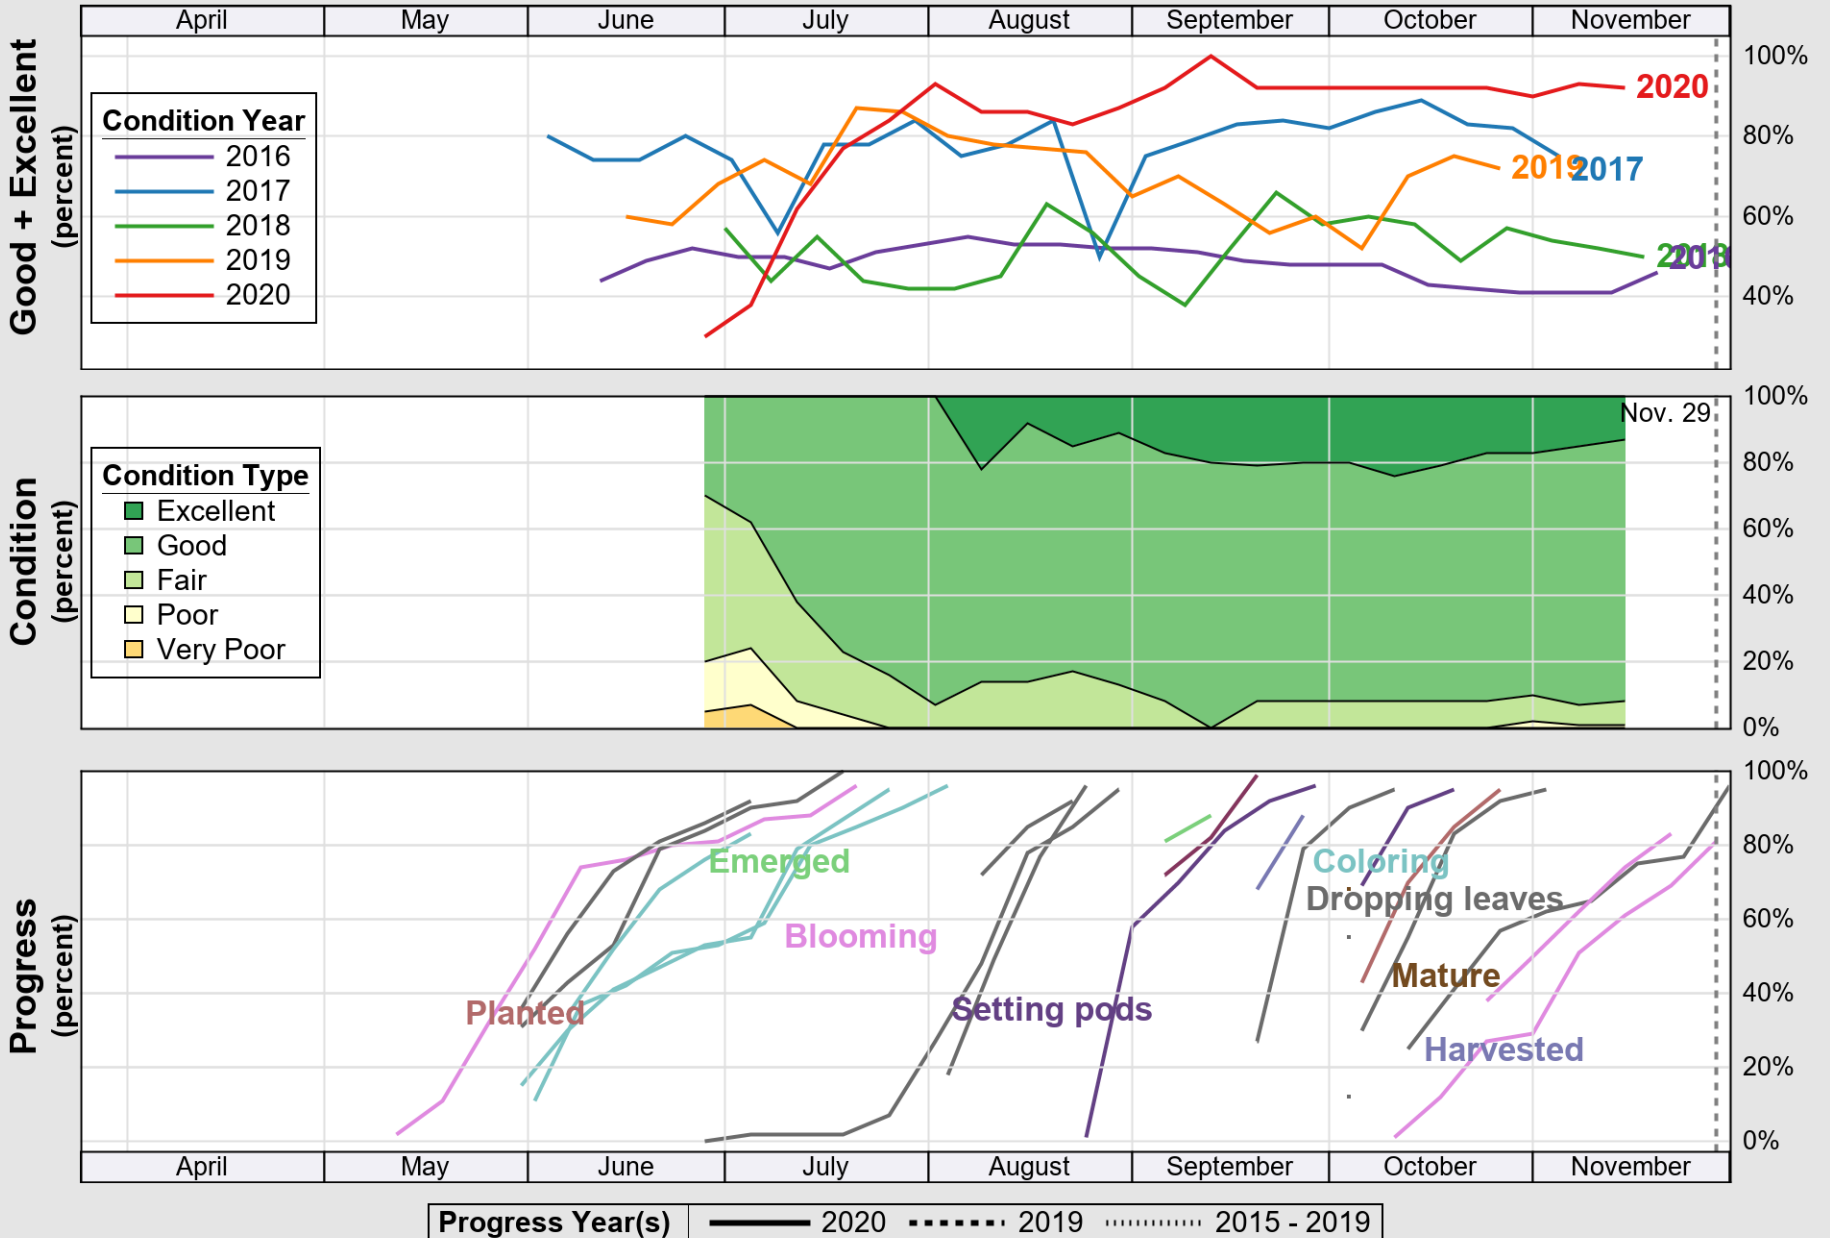

USDA

Crop Progress and Condition: Corn in New Jersey , 2020

NASS

Source: National Agricultural Statistics Service (NASS), Crop Progress Report

USDA

Crop Progress and Condition: Pasture and Range in New Jersey , 2020

NASS

Source: National Agricultural Statistics Service (NASS), Crop Progress Report

USDA

Crop Progress and Condition: Soybeans in New Jersey , 2020

NASS

Source: National Agricultural Statistics Service (NASS), Crop Progress Report