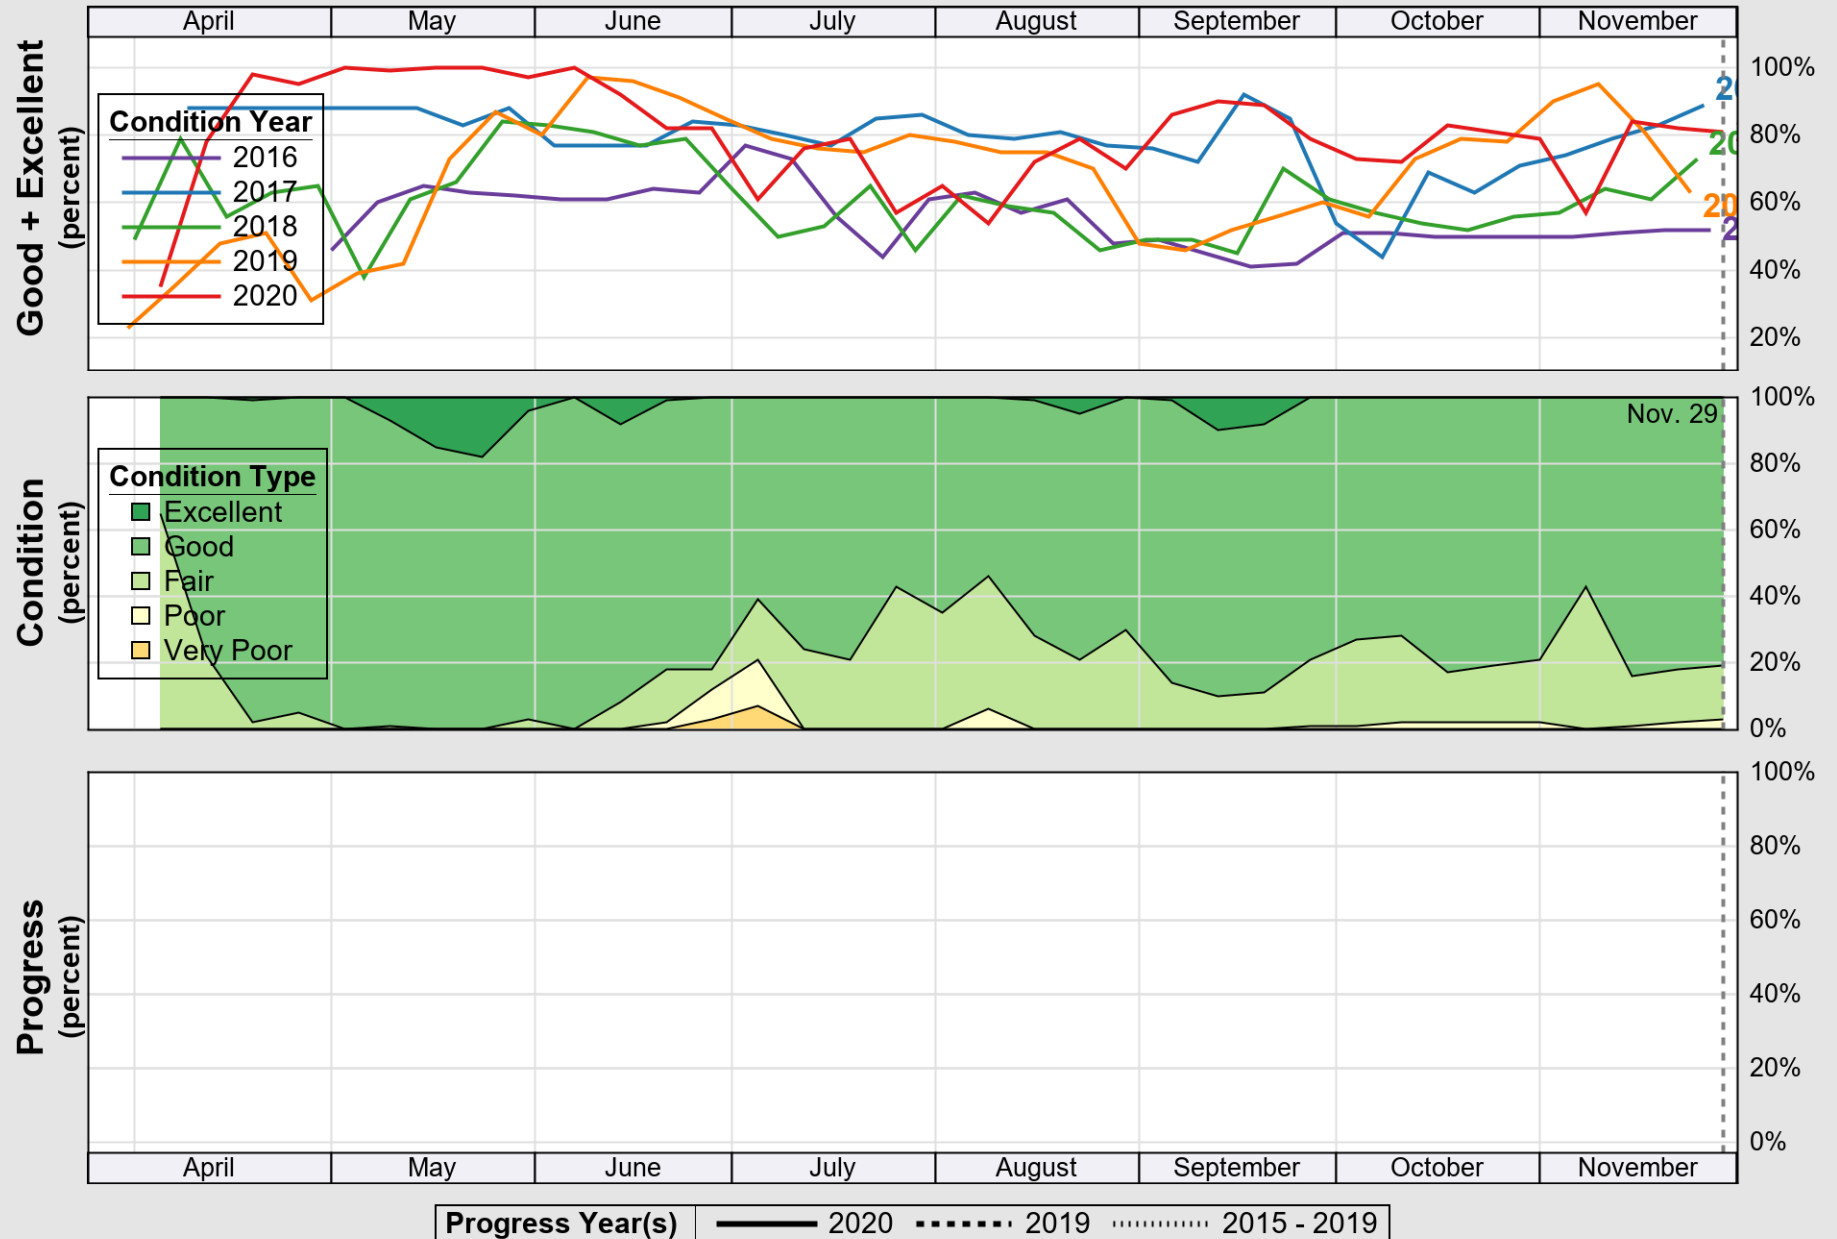

USDA

Crop Progress and Condition: Corn in New Jersey , 2020

NASS

Source: National Agricultural Statistics Service (NASS), Crop Progress Report

USDA

Crop Progress and Condition: Pasture and Range in New Jersey , 2020

NASS

Source: National Agricultural Statistics Service (NASS), Crop Progress Report

USDA

Crop Progress and Condition: Soybeans in New Jersey , 2020

NASS

Source: National Agricultural Statistics Service (NASS), Crop Progress Report