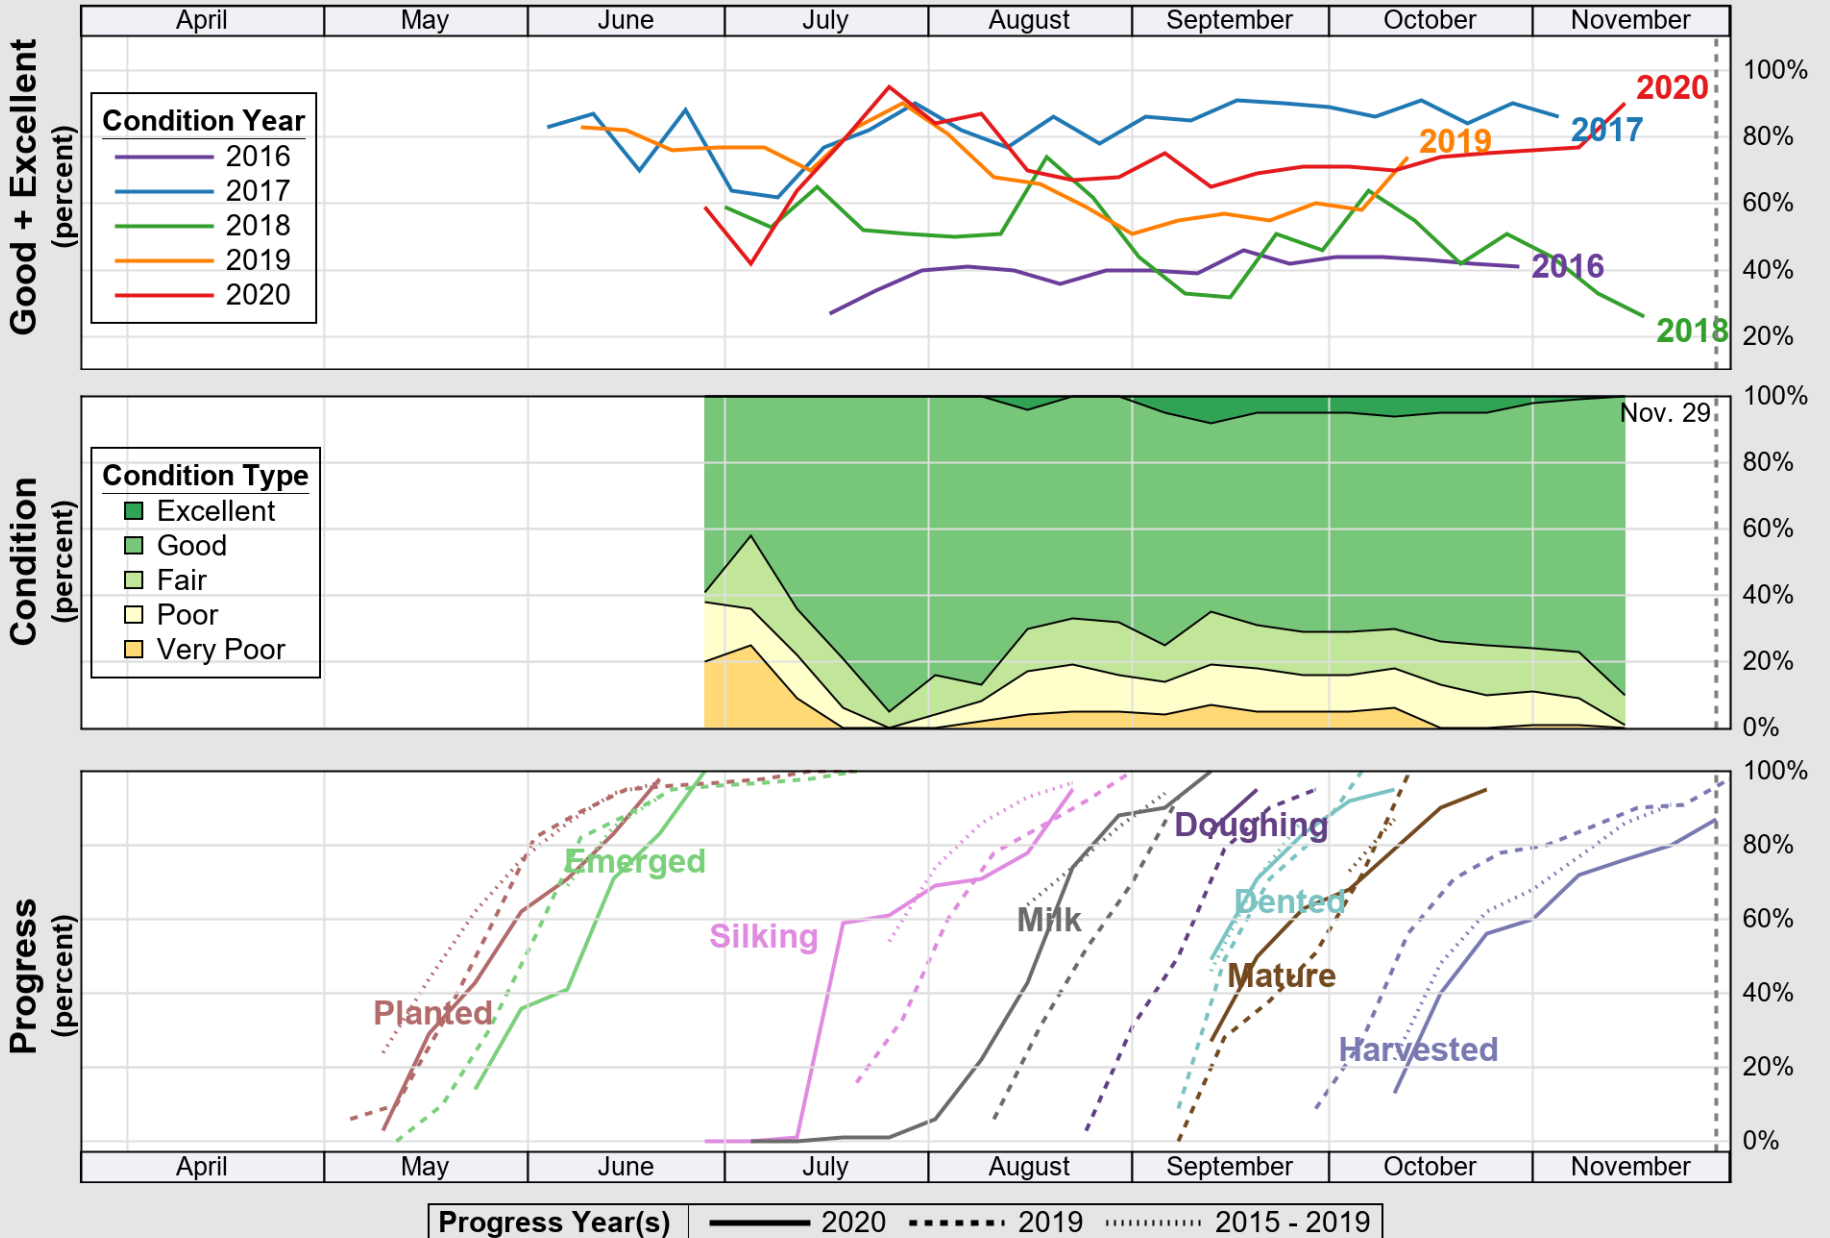

USDA

Crop Progress and Condition: Corn in New Jersey , 2020

NASS

Source: National Agricultural Statistics Service (NASS), Crop Progress Report

USDA

Crop Progress and Condition: Pasture and Range in New Jersey , 2020

NASS

Source: National Agricultural Statistics Service (NASS), Crop Progress Report

USDA

Crop Progress and Condition: Soybeans in New Jersey , 2020

NASS

Source: National Agricultural Statistics Service (NASS), Crop Progress Report