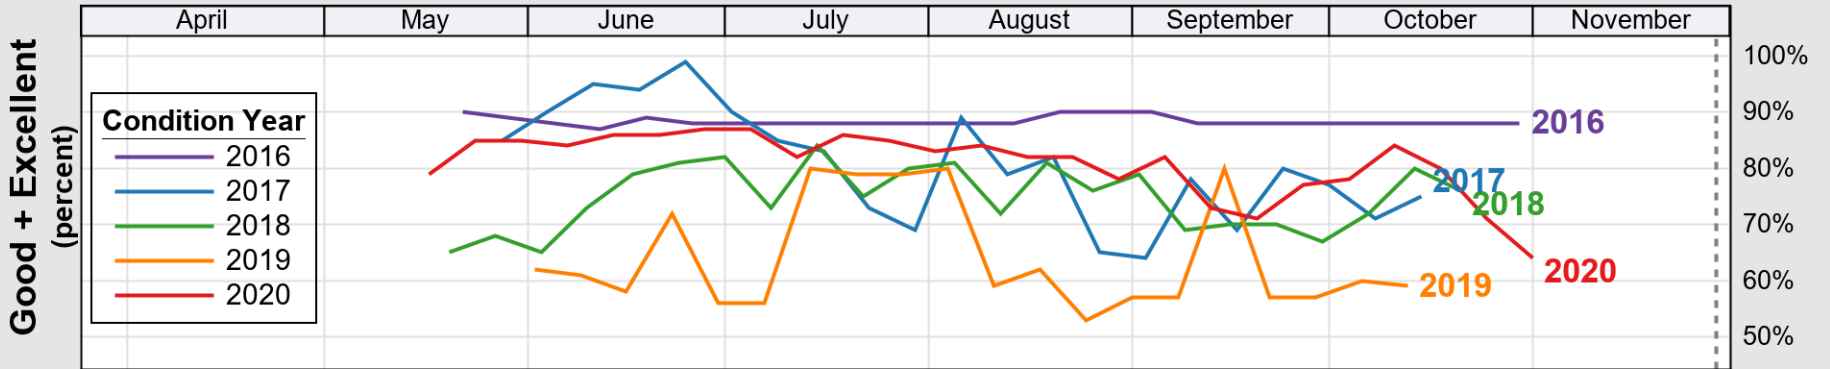

USDA

Crop Progress and Condition: Corn in Oregon , 2020

NASS

Source: National Agricultural Statistics Service (NASS), Crop Progress Report