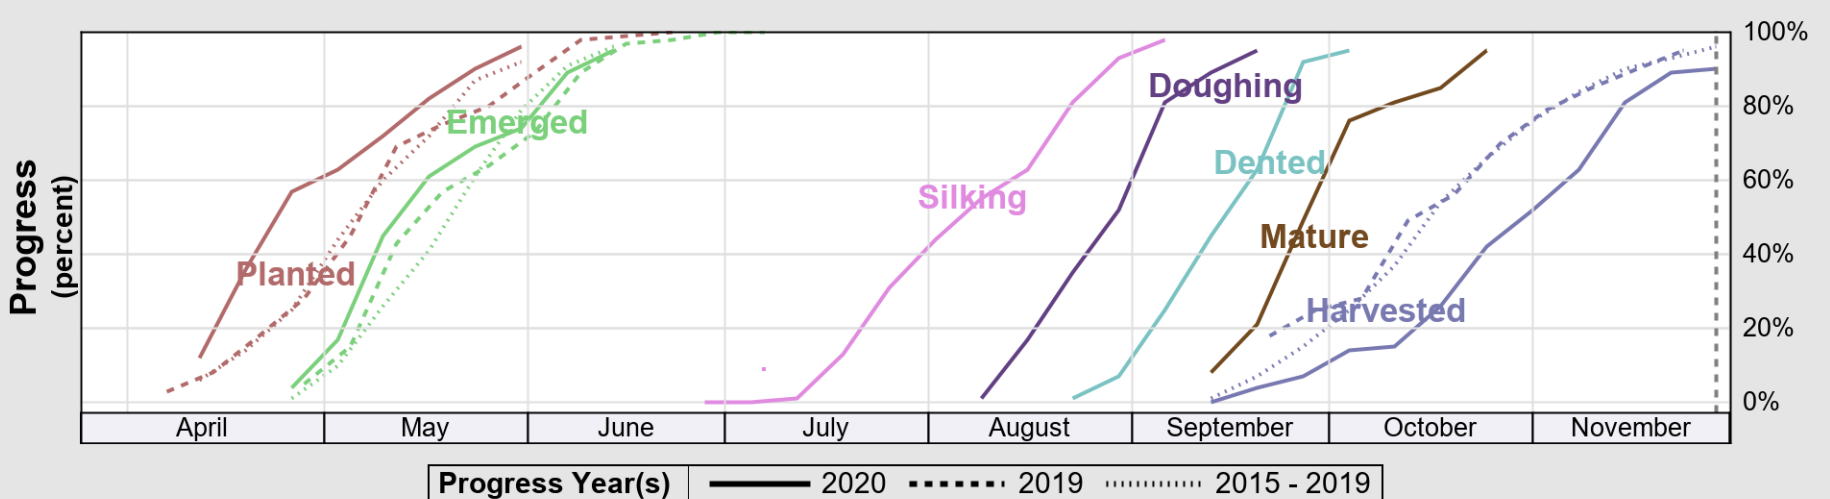

USDA

Crop Progress and Condition: Barley in Oregon , 2020

NASS

Progress Year(s) ——— 2020 2019 2015 - 2019

Source: National Agricultural Statistics Service (NASS), Crop Progress Report

USDA

Crop Progress and Condition: Corn in Oregon , 2020

NASS

Source: National Agricultural Statistics Service (NASS), Crop Progress Report

USDA

Crop Progress and Condition: Oats in Oregon , 2020

NASS

Source: National Agricultural Statistics Service (NASS), Crop Progress Report