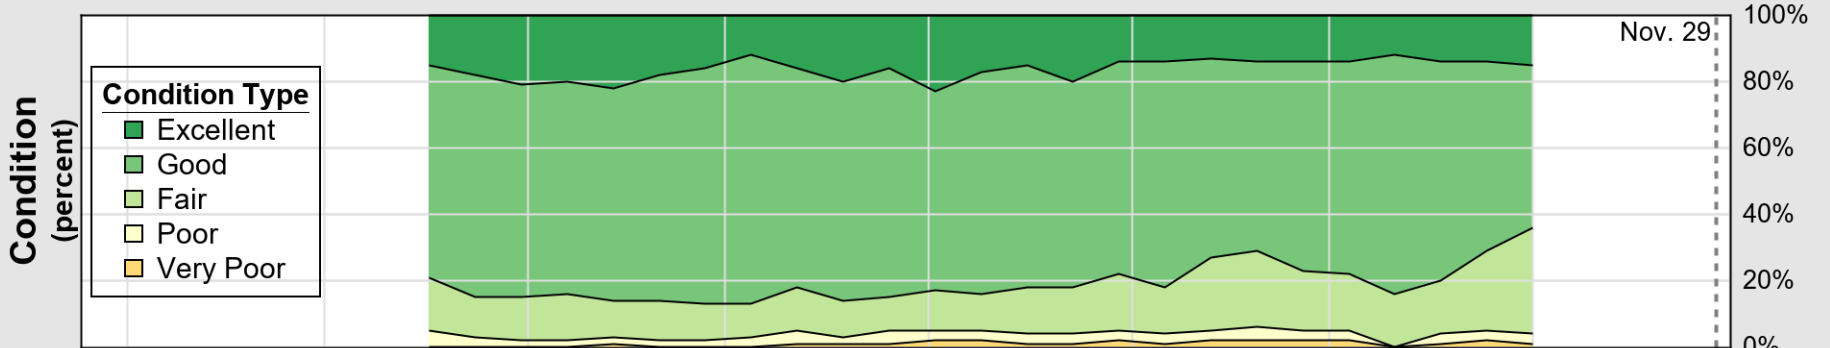

USDA

Crop Progress and Condition: Corn in Oregon , 2020

NASS

Source: National Agricultural Statistics Service (NASS), Crop Progress Report