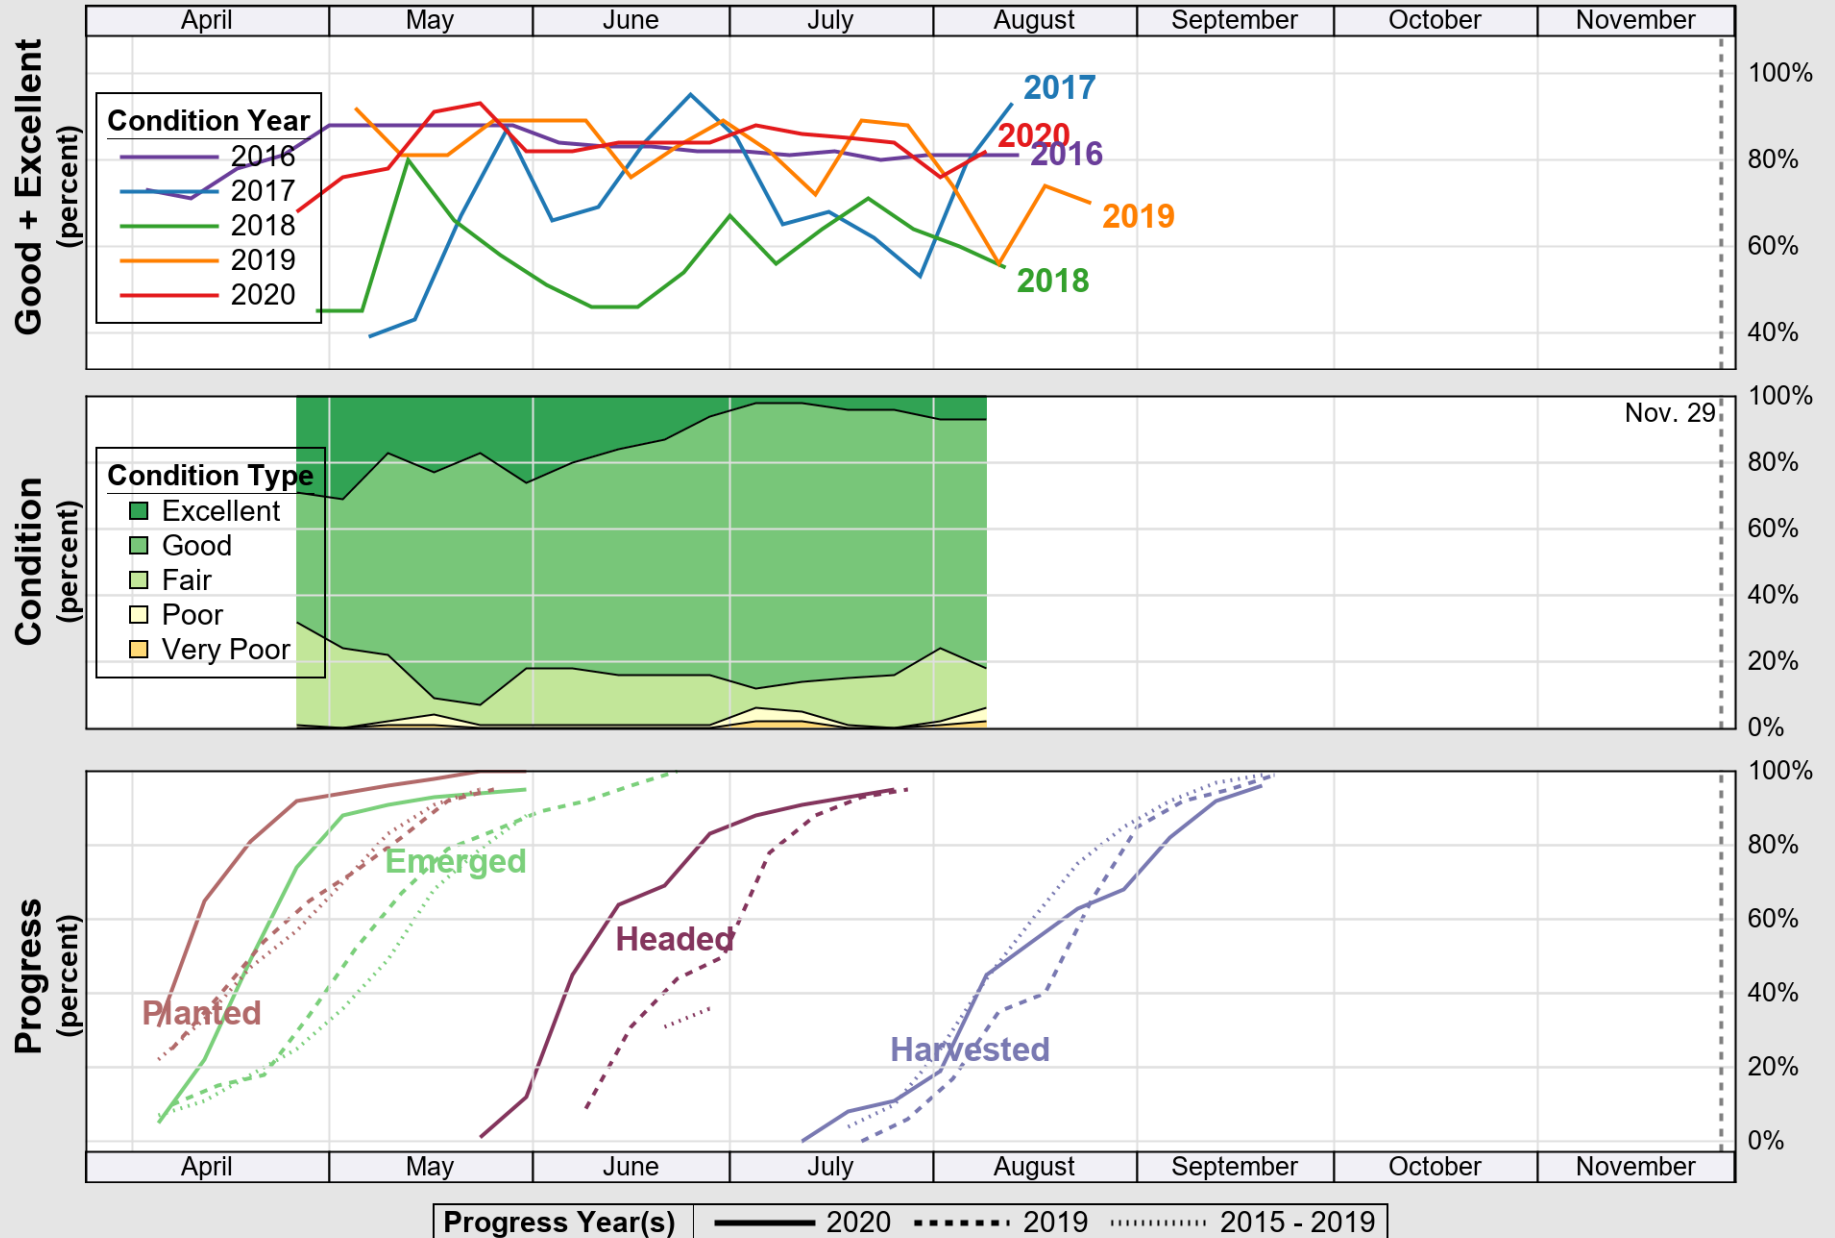

USDA

Crop Progress and Condition: Barley in Oregon , 2020

NASS

Progress Year(s) ——— 2020 2019 2015 - 2019

Source: National Agricultural Statistics Service (NASS), Crop Progress Report

USDA

Crop Progress and Condition: Corn in Oregon , 2020

NASS

Source: National Agricultural Statistics Service (NASS), Crop Progress Report

USDA

Crop Progress and Condition: Oats in Oregon , 2020

NASS

Source: National Agricultural Statistics Service (NASS), Crop Progress Report

USDA

Crop Progress and Condition: Pasture and Range in Oregon , 2020

NASS

Source: National Agricultural Statistics Service (NASS), Crop Progress Report

USDA

Crop Progress and Condition: Spring Wheat in Oregon , 2020

NASS

Source: National Agricultural Statistics Service (NASS), Crop Progress Report

USDA

Crop Progress and Condition: Sugar Beets in Oregon , 2020

NASS

Source: National Agricultural Statistics Service (NASS), Crop Progress Report