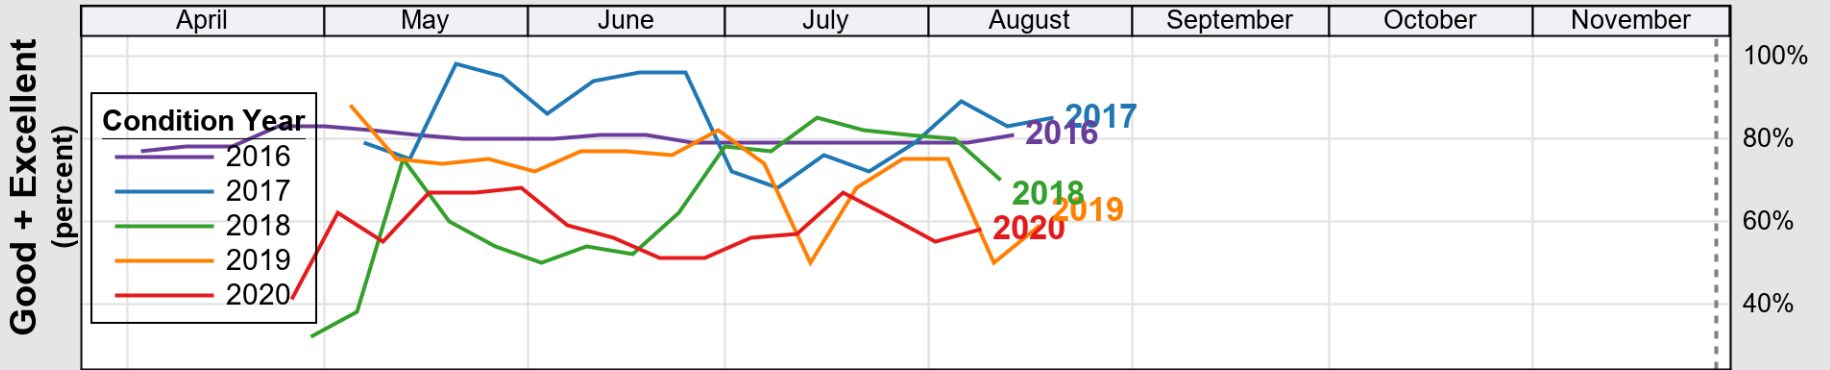

USDA

Crop Progress and Condition: Barley in Oregon , 2020

NASS

Progress Year(s) ——— 2020 2019 2015 - 2019

Source: National Agricultural Statistics Service (NASS), Crop Progress Report

USDA

Crop Progress and Condition: Corn in Oregon , 2020