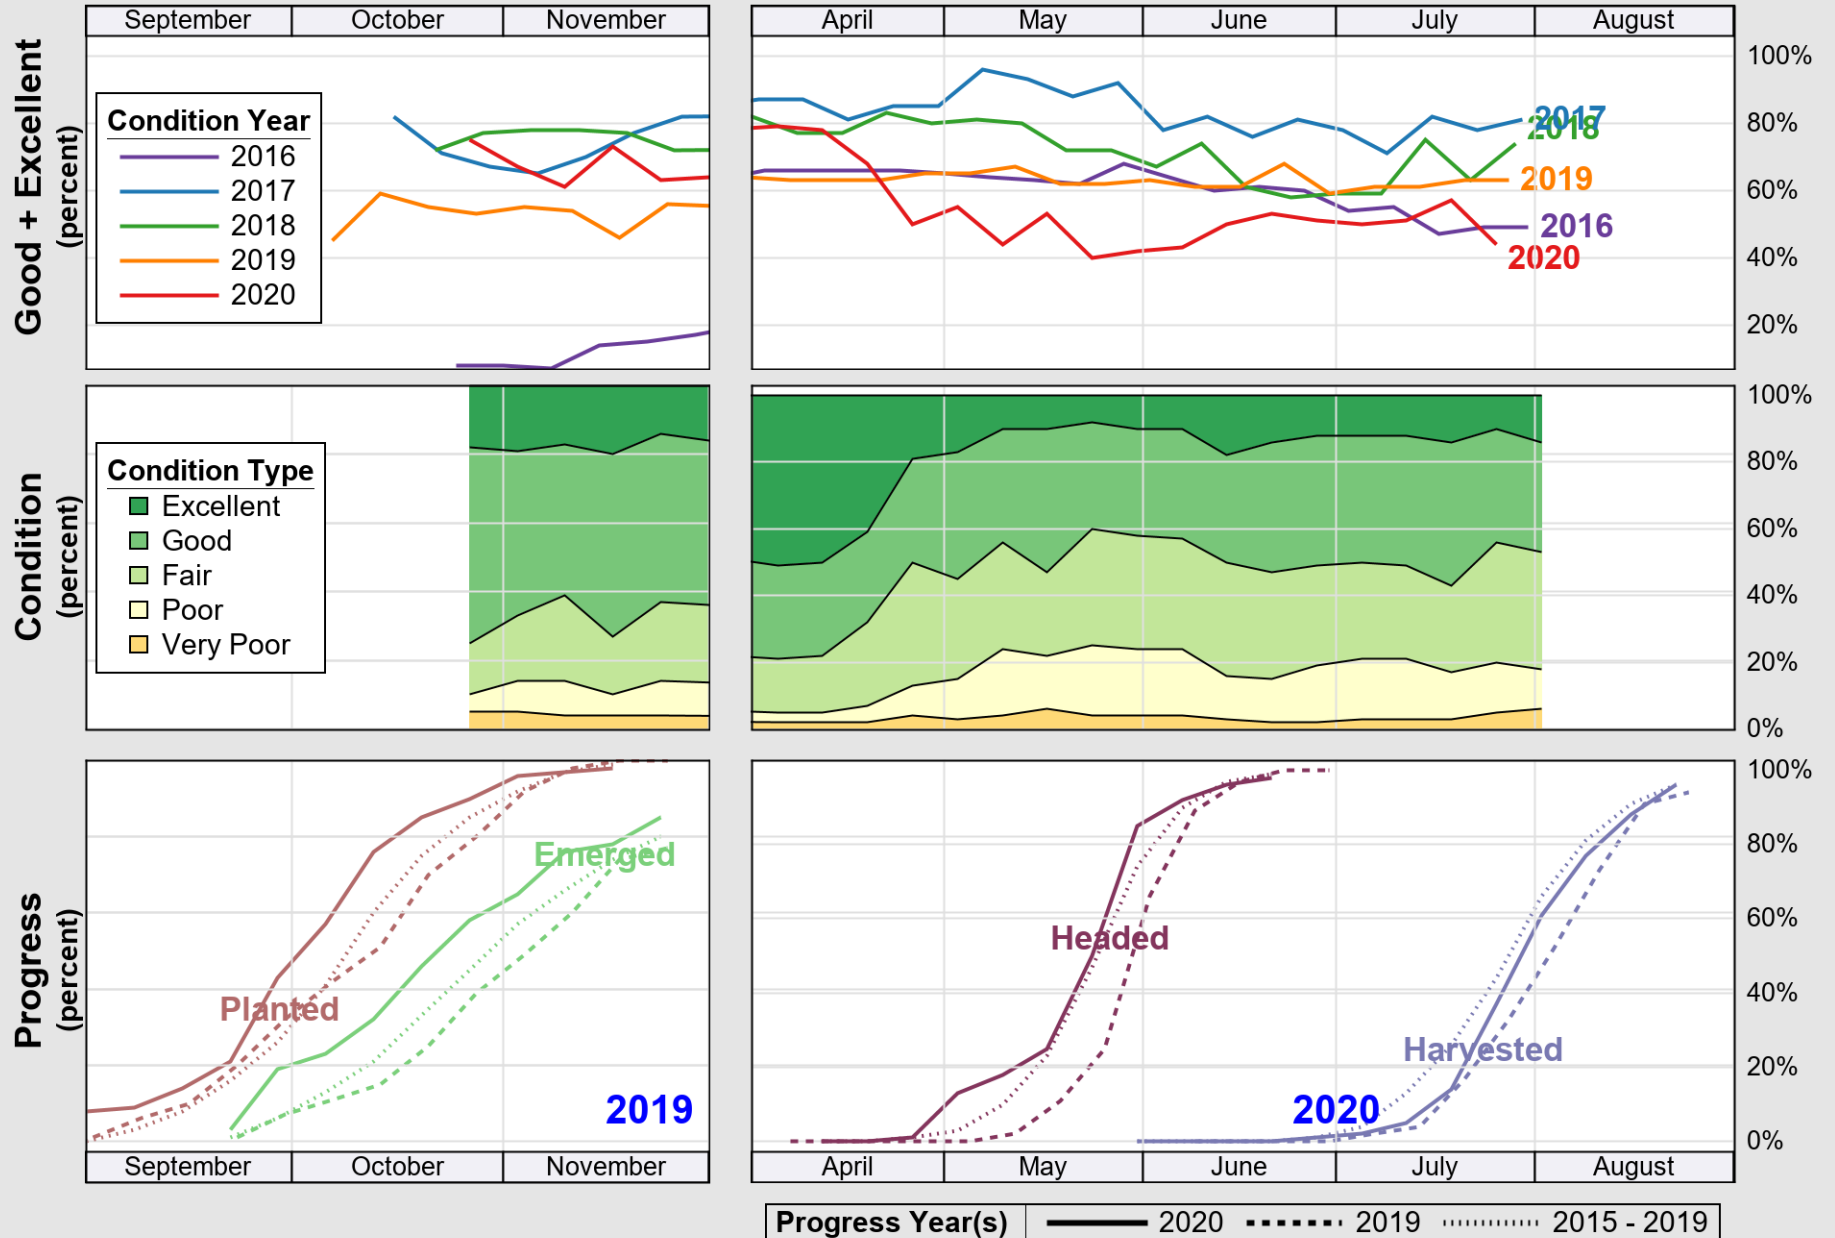

USDA

Crop Progress and Condition: Barley in Oregon , 2020

NASS

Progress Year(s) ——— 2020 2019 2015 - 2019

Source: National Agricultural Statistics Service (NASS), Crop Progress Report

USDA

Crop Progress and Condition: Corn in Oregon , 2020

USDA

Crop Progress and Condition: Pasture and Range in Oregon , 2020

NASS

Source: National Agricultural Statistics Service (NASS), Crop Progress Report

USDA

Crop Progress and Condition: Spring Wheat in Oregon , 2020

NASS

Source: National Agricultural Statistics Service (NASS), Crop Progress Report

USDA

Crop Progress and Condition: Sugar Beets in Oregon , 2020

NASS

Source: National Agricultural Statistics Service (NASS), Crop Progress Report

USDA

Crop Progress and Condition: Winter Wheat in Oregon , 2020

NASS

Source: National Agricultural Statistics Service (NASS), Crop Progress Report