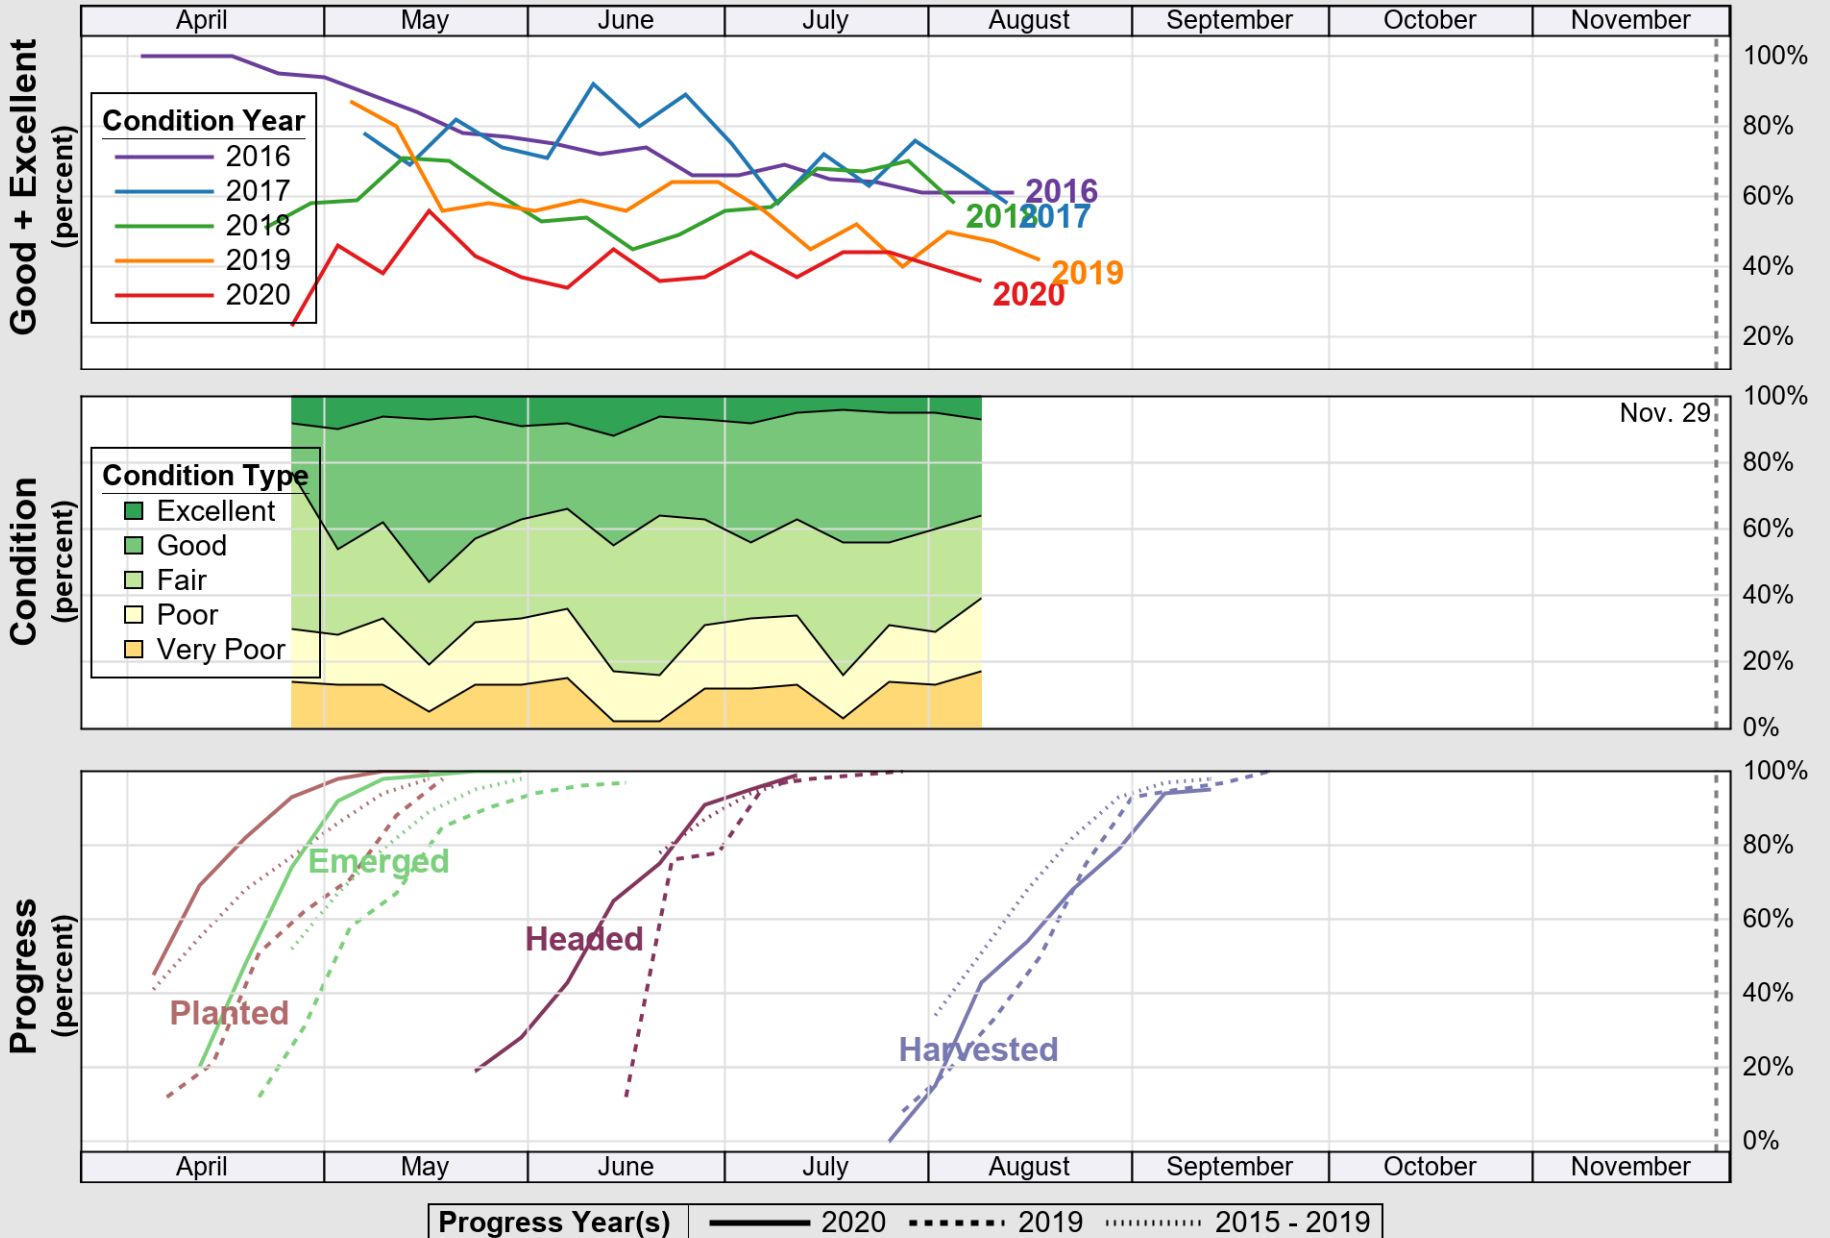

USDA

Crop Progress and Condition: Barley in Oregon , 2020

NASS

Progress Year(s) ——— 2020 2019 2015 - 2019

Source: National Agricultural Statistics Service (NASS), Crop Progress Report

USDA

Crop Progress and Condition: Corn in Oregon , 2020

NASS

Source: National Agricultural Statistics Service (NASS), Crop Progress Report

USDA

Crop Progress and Condition: Oats in Oregon , 2020

NASS

Source: National Agricultural Statistics Service (NASS), Crop Progress Report

USDA

Crop Progress and Condition: Pasture and Range in Oregon , 2020

NASS

Source: National Agricultural Statistics Service (NASS), Crop Progress Report

USDA

Crop Progress and Condition: Spring Wheat in Oregon , 2020

NASS

Source: National Agricultural Statistics Service (NASS), Crop Progress Report

USDA

Crop Progress and Condition: Sugar Beets in Oregon , 2020

NASS

Source: National Agricultural Statistics Service (NASS), Crop Progress Report