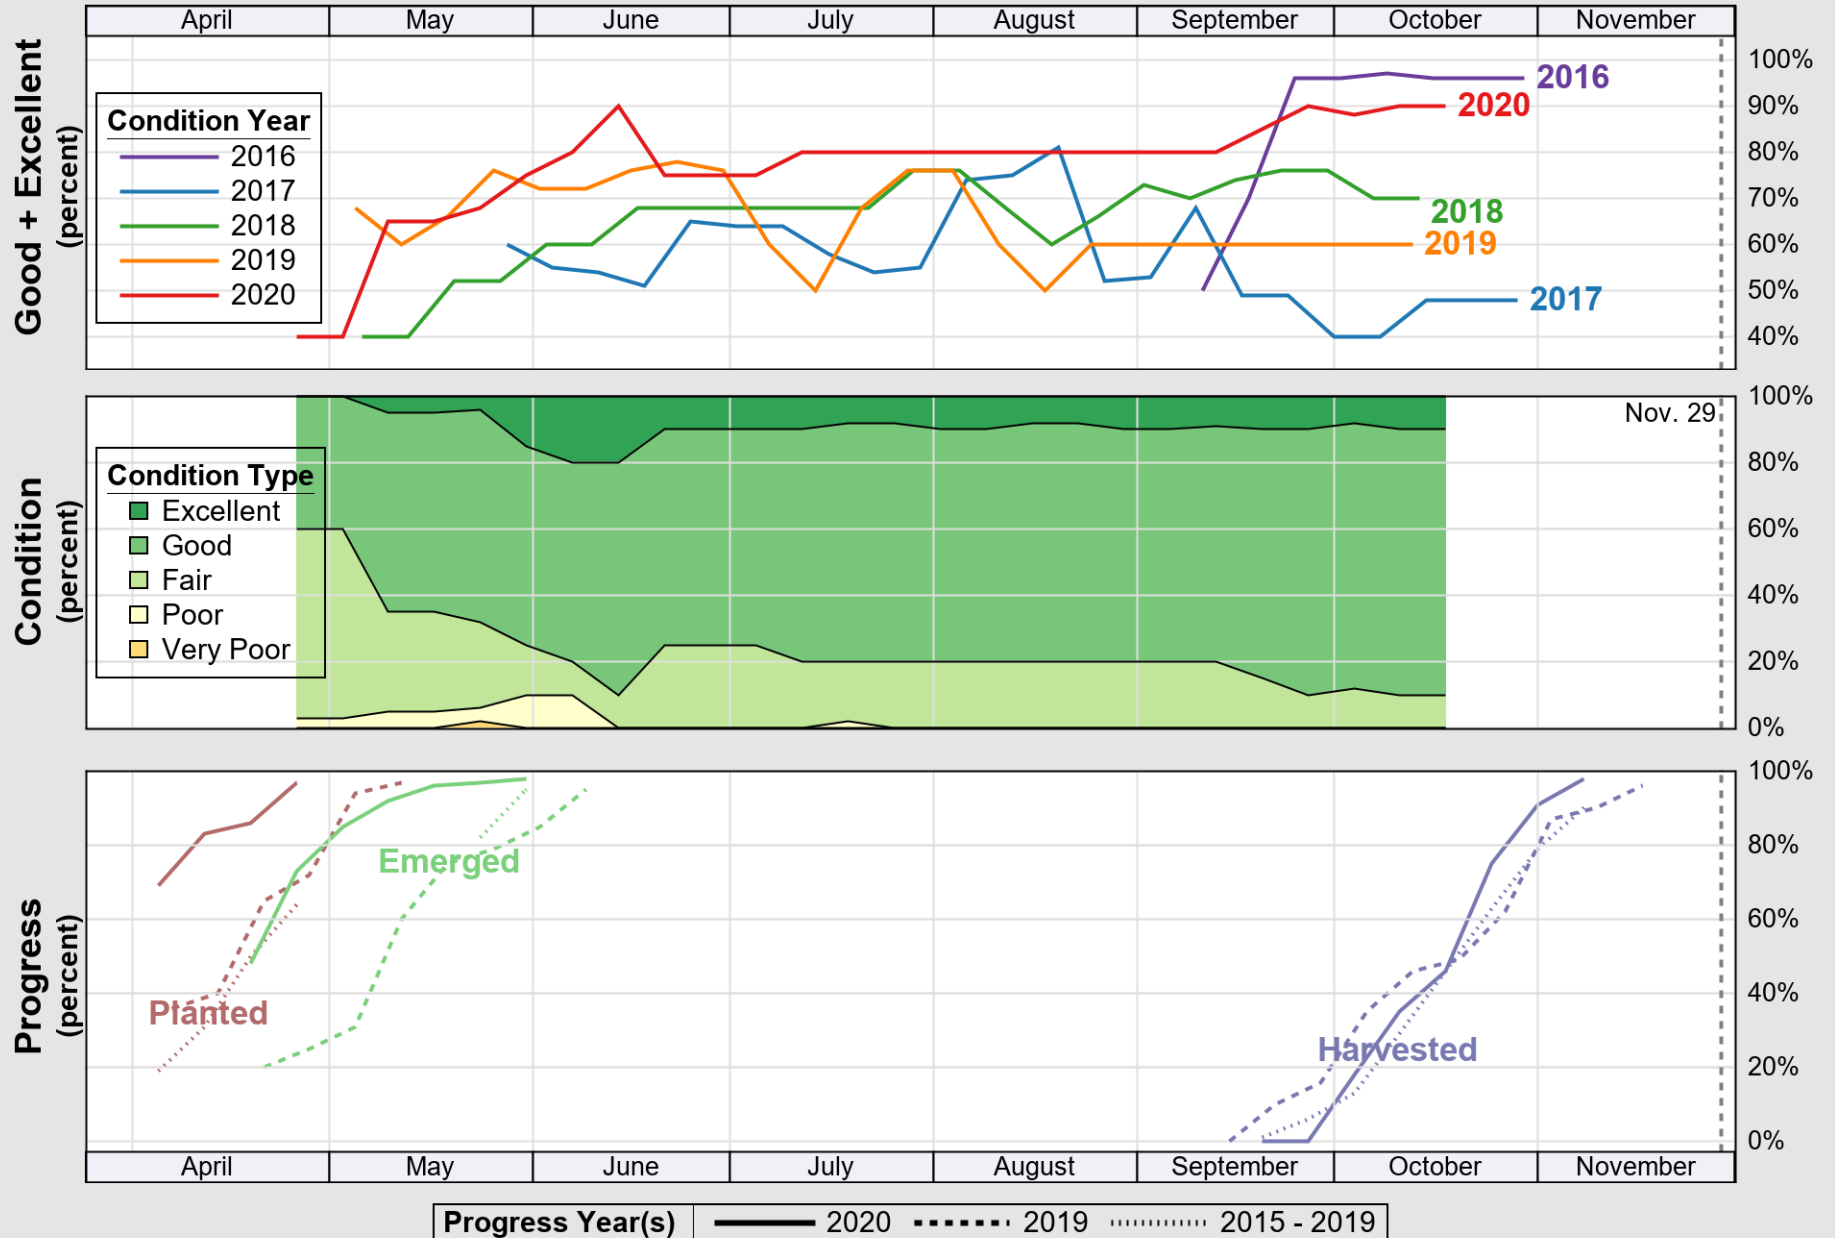

USDA

Crop Progress and Condition: Barley in Oregon , 2020

NASS

Progress Year(s) ——— 2020 2019 2015 - 2019

Source: National Agricultural Statistics Service (NASS), Crop Progress Report

USDA

Crop Progress and Condition: Corn in Oregon , 2020

USDA

Crop Progress and Condition: Pasture and Range in Oregon , 2020

NASS

Source: National Agricultural Statistics Service (NASS), Crop Progress Report

USDA

Crop Progress and Condition: Spring Wheat in Oregon , 2020

NASS

Source: National Agricultural Statistics Service (NASS), Crop Progress Report

USDA

Crop Progress and Condition: Sugar Beets in Oregon , 2020

NASS

Source: National Agricultural Statistics Service (NASS), Crop Progress Report

USDA

Crop Progress and Condition: Winter Wheat in Oregon , 2020

NASS

Source: National Agricultural Statistics Service (NASS), Crop Progress Report