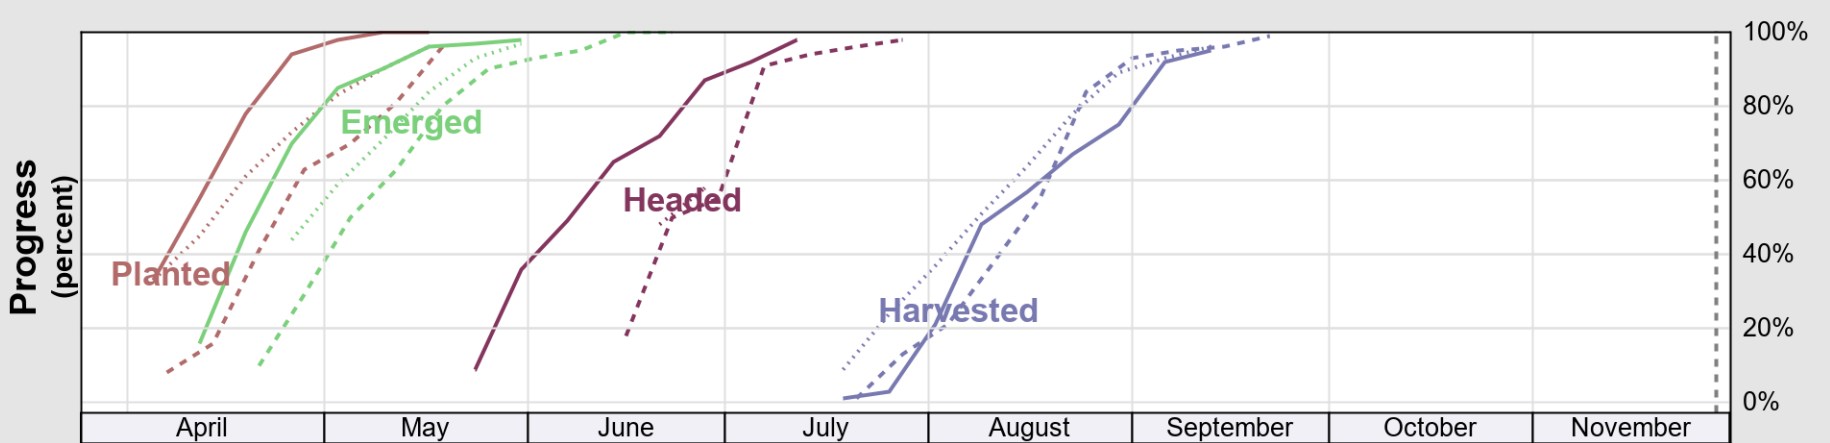

USDA

Crop Progress and Condition: Barley in Oregon , 2020

NASS

Progress Year(s) ——— 2020 2019 2015 - 2019

Source: National Agricultural Statistics Service (NASS), Crop Progress Report

USDA

Crop Progress and Condition: Corn in Oregon , 2020