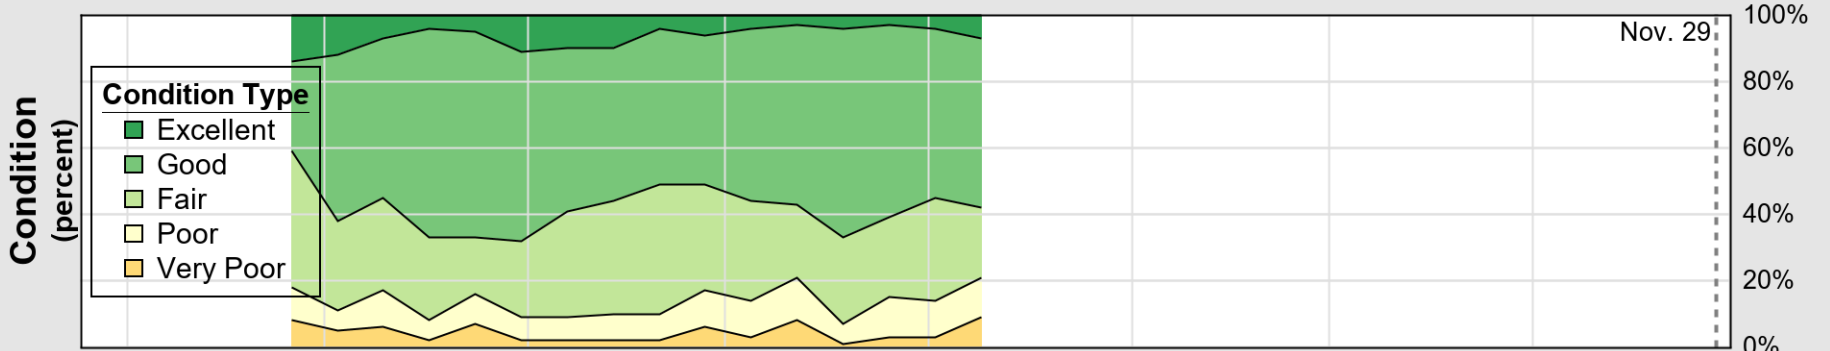

USDA

Crop Progress and Condition: Barley in Oregon , 2020

NASS

Progress Year(s) ——— 2020 2019 2015 - 2019

Source: National Agricultural Statistics Service (NASS), Crop Progress Report

USDA

Crop Progress and Condition: Corn in Oregon , 2020