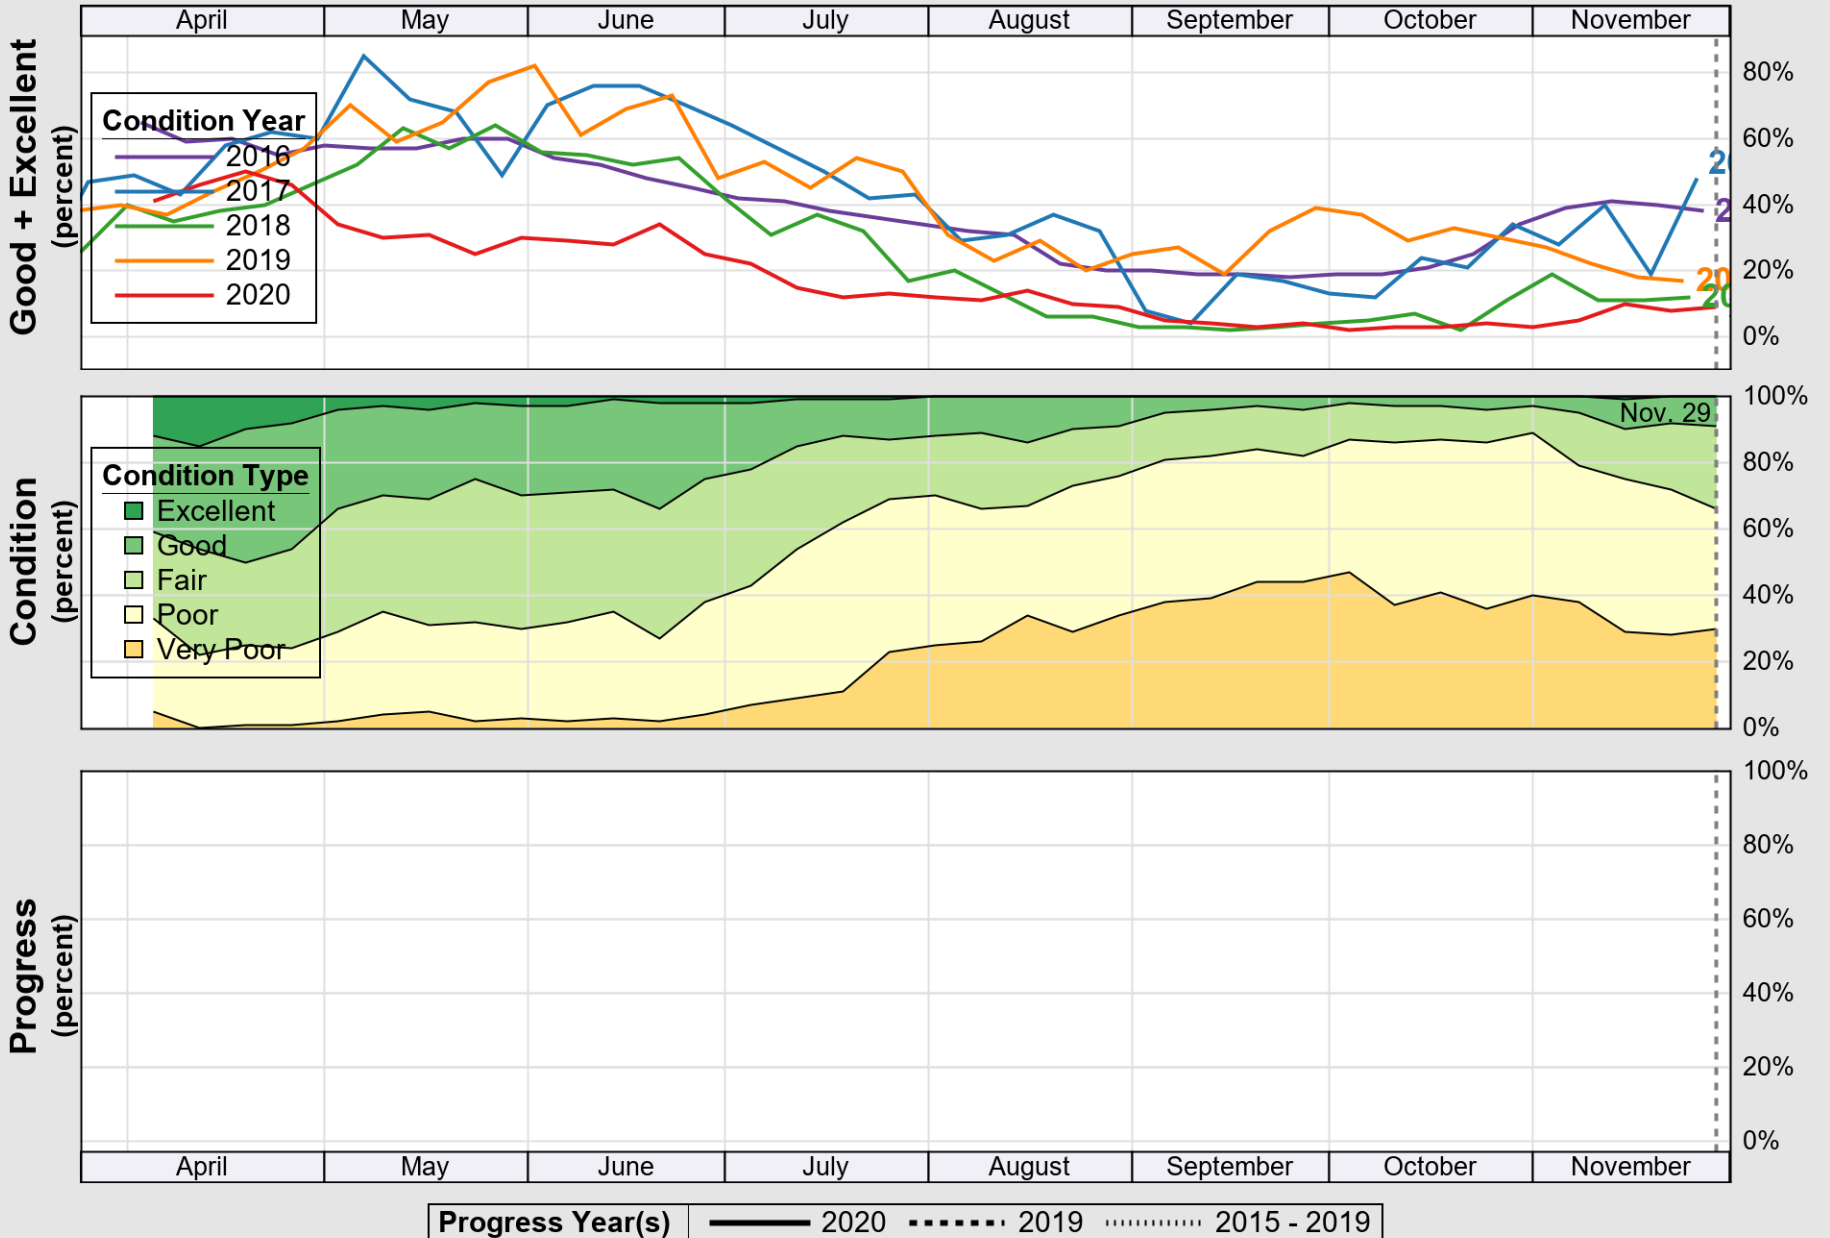

USDA

Crop Progress and Condition: Barley in Oregon , 2020

NASS

Progress Year(s) ——— 2020 2019 2015 - 2019

Source: National Agricultural Statistics Service (NASS), Crop Progress Report

USDA

Crop Progress and Condition: Corn in Oregon , 2020

NASS

Source: National Agricultural Statistics Service (NASS), Crop Progress Report

USDA

Crop Progress and Condition: Oats in Oregon , 2020

NASS

Source: National Agricultural Statistics Service (NASS), Crop Progress Report

USDA

Crop Progress and Condition: Pasture and Range in Oregon , 2020

NASS

Source: National Agricultural Statistics Service (NASS), Crop Progress Report

USDA

Crop Progress and Condition: Spring Wheat in Oregon , 2020

NASS

Source: National Agricultural Statistics Service (NASS), Crop Progress Report

USDA

Crop Progress and Condition: Sugar Beets in Oregon , 2020

NASS

Source: National Agricultural Statistics Service (NASS), Crop Progress Report