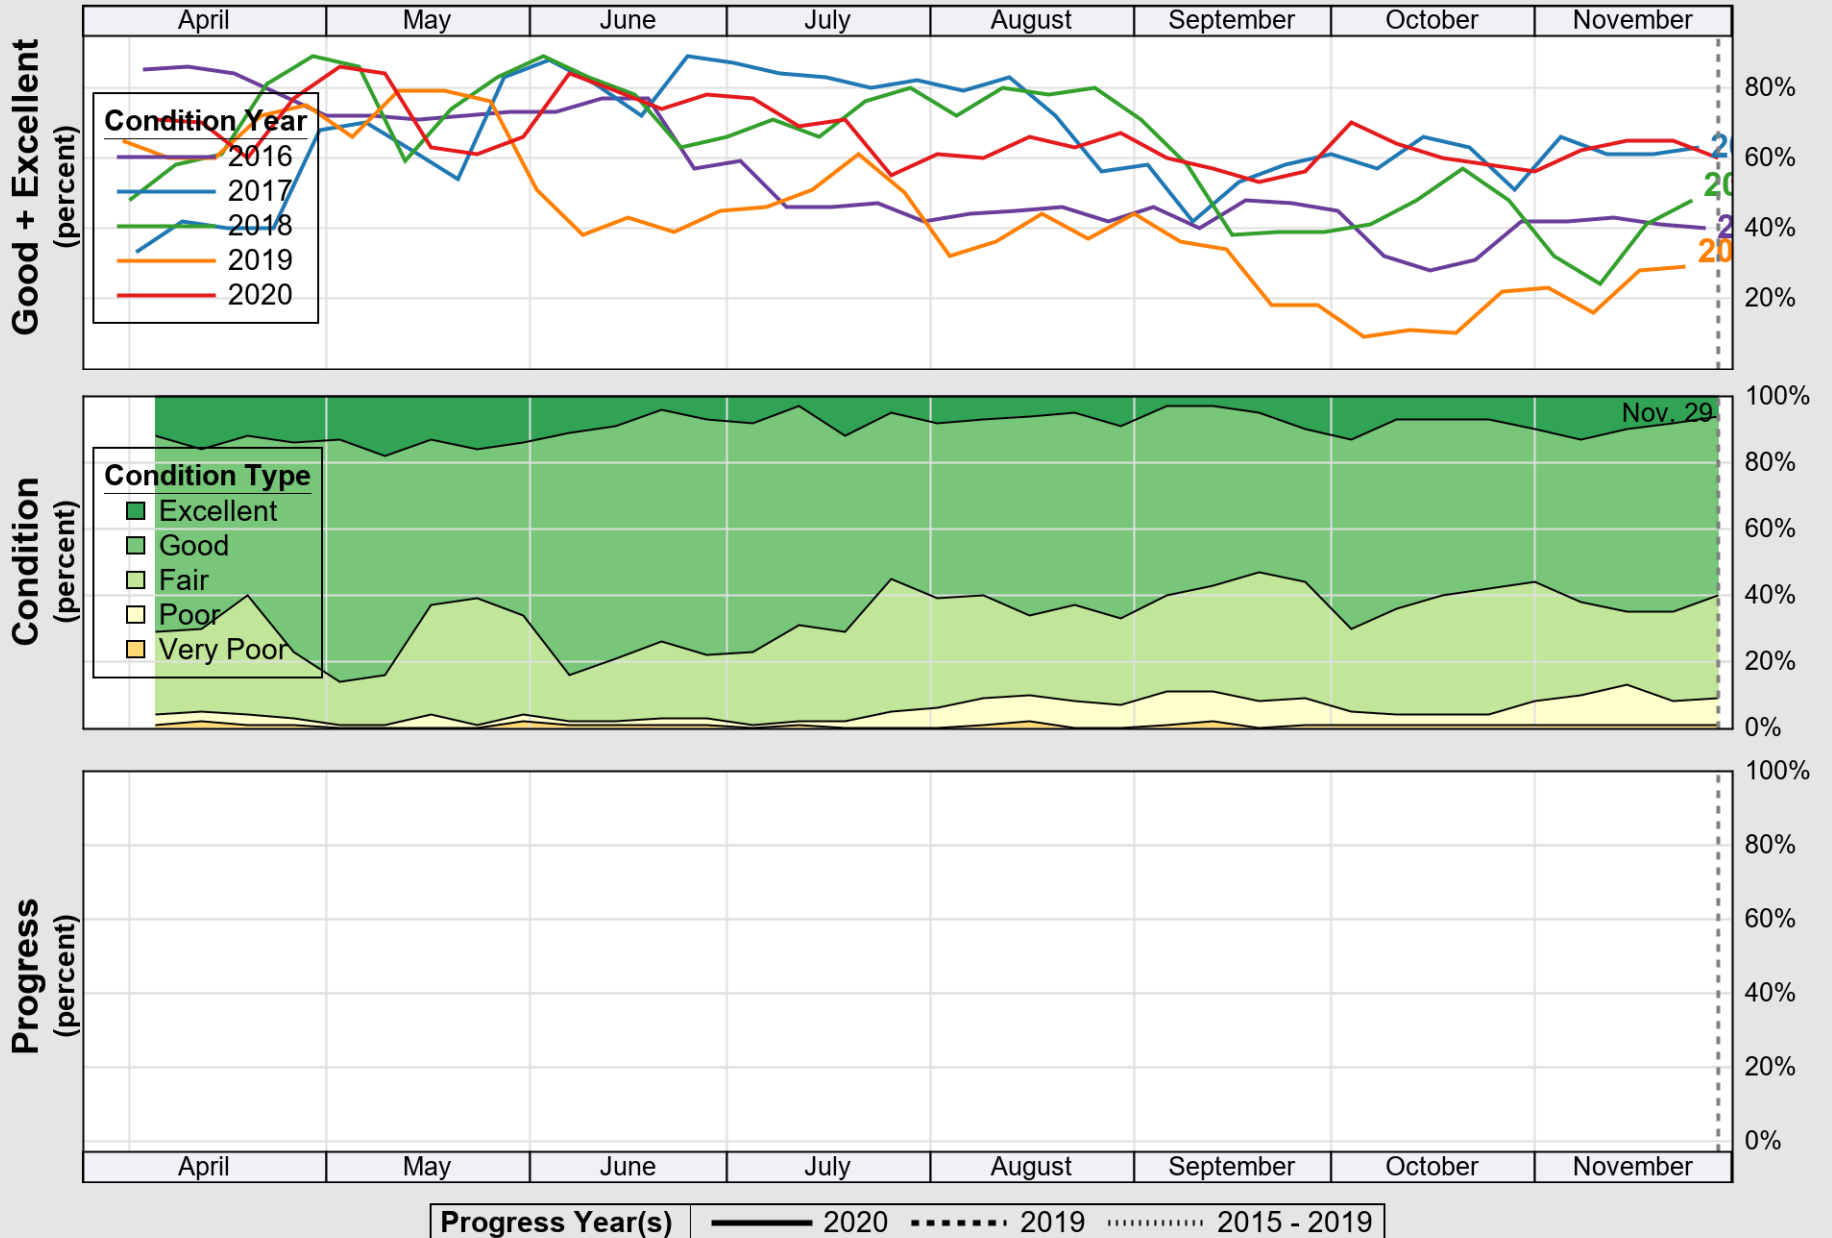

USDA

Crop Progress and Condition: Corn in South Carolina , 2020

NASS

Source: National Agricultural Statistics Service (NASS), Crop Progress Report

USDA

Crop Progress and Condition: Cotton in South Carolina , 2020

NASS

Source: National Agricultural Statistics Service (NASS), Crop Progress Report

USDA Crop Progress and Condition: Pasture and Range in South Carolina , 2020 NASS

Source: National Agricultural Statistics Service (NASS), Crop Progress Report

USDA

Crop Progress and Condition: Peanuts in South Carolina , 2020

NASS

Source: National Agricultural Statistics Service (NASS), Crop Progress Report

USDA

Crop Progress and Condition: Soybeans in South Carolina , 2020