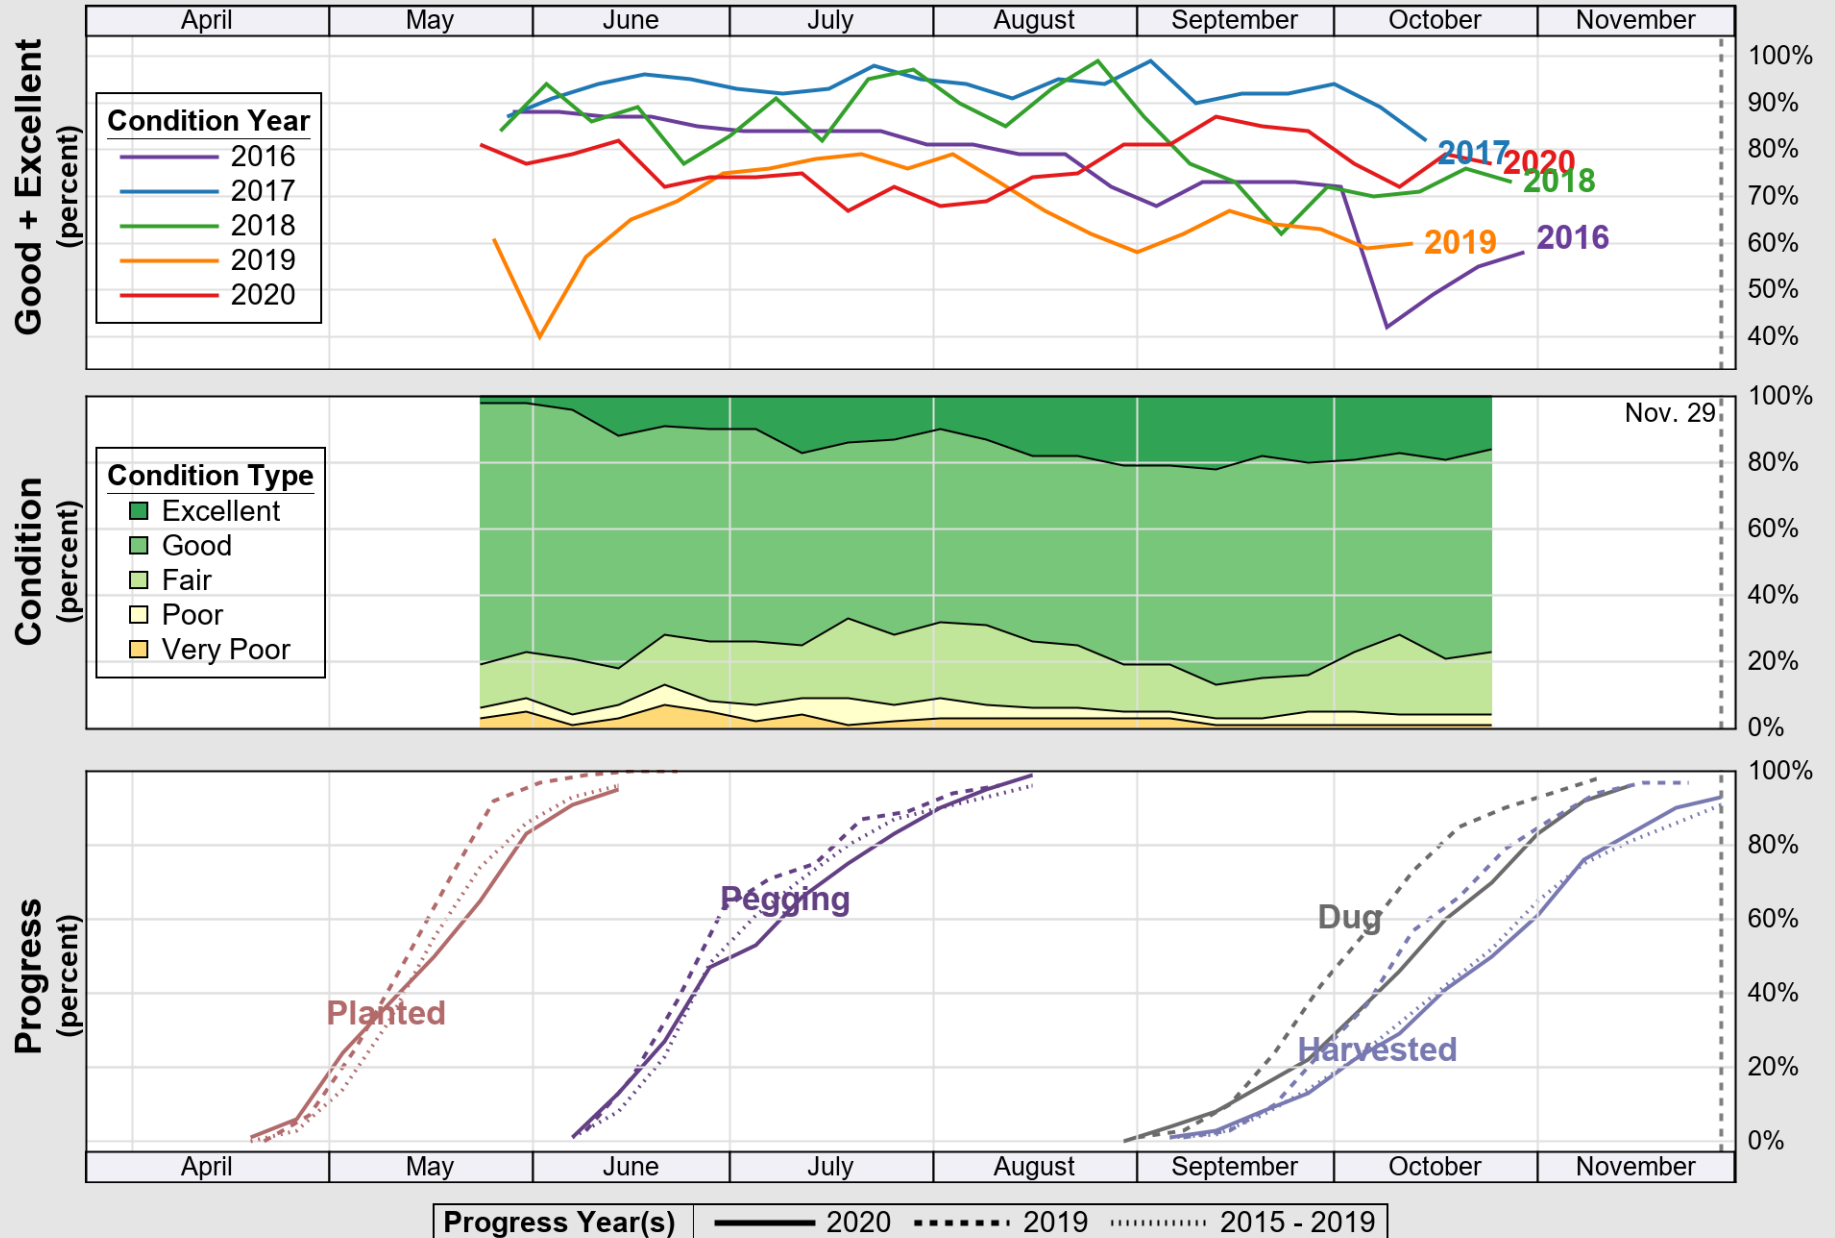

USDA

Crop Progress and Condition: Corn in South Carolina , 2020

NASS

Source: National Agricultural Statistics Service (NASS), Crop Progress Report

USDA

Crop Progress and Condition: Cotton in South Carolina , 2020

NASS

Source: National Agricultural Statistics Service (NASS), Crop Progress Report

USDA Crop Progress and Condition: Pasture and Range in South Carolina , 2020 NASS

Source: National Agricultural Statistics Service (NASS), Crop Progress Report

USDA

Crop Progress and Condition: Peanuts in South Carolina , 2020

NASS

Source: National Agricultural Statistics Service (NASS), Crop Progress Report

USDA

Crop Progress and Condition: Soybeans in South Carolina , 2020

NASS

Source: National Agricultural Statistics Service (NASS), Crop Progress Report

USDA

Crop Progress and Condition: Winter Wheat in South Carolina , 2020

NASS

Source: National Agricultural Statistics Service (NASS), Crop Progress Report