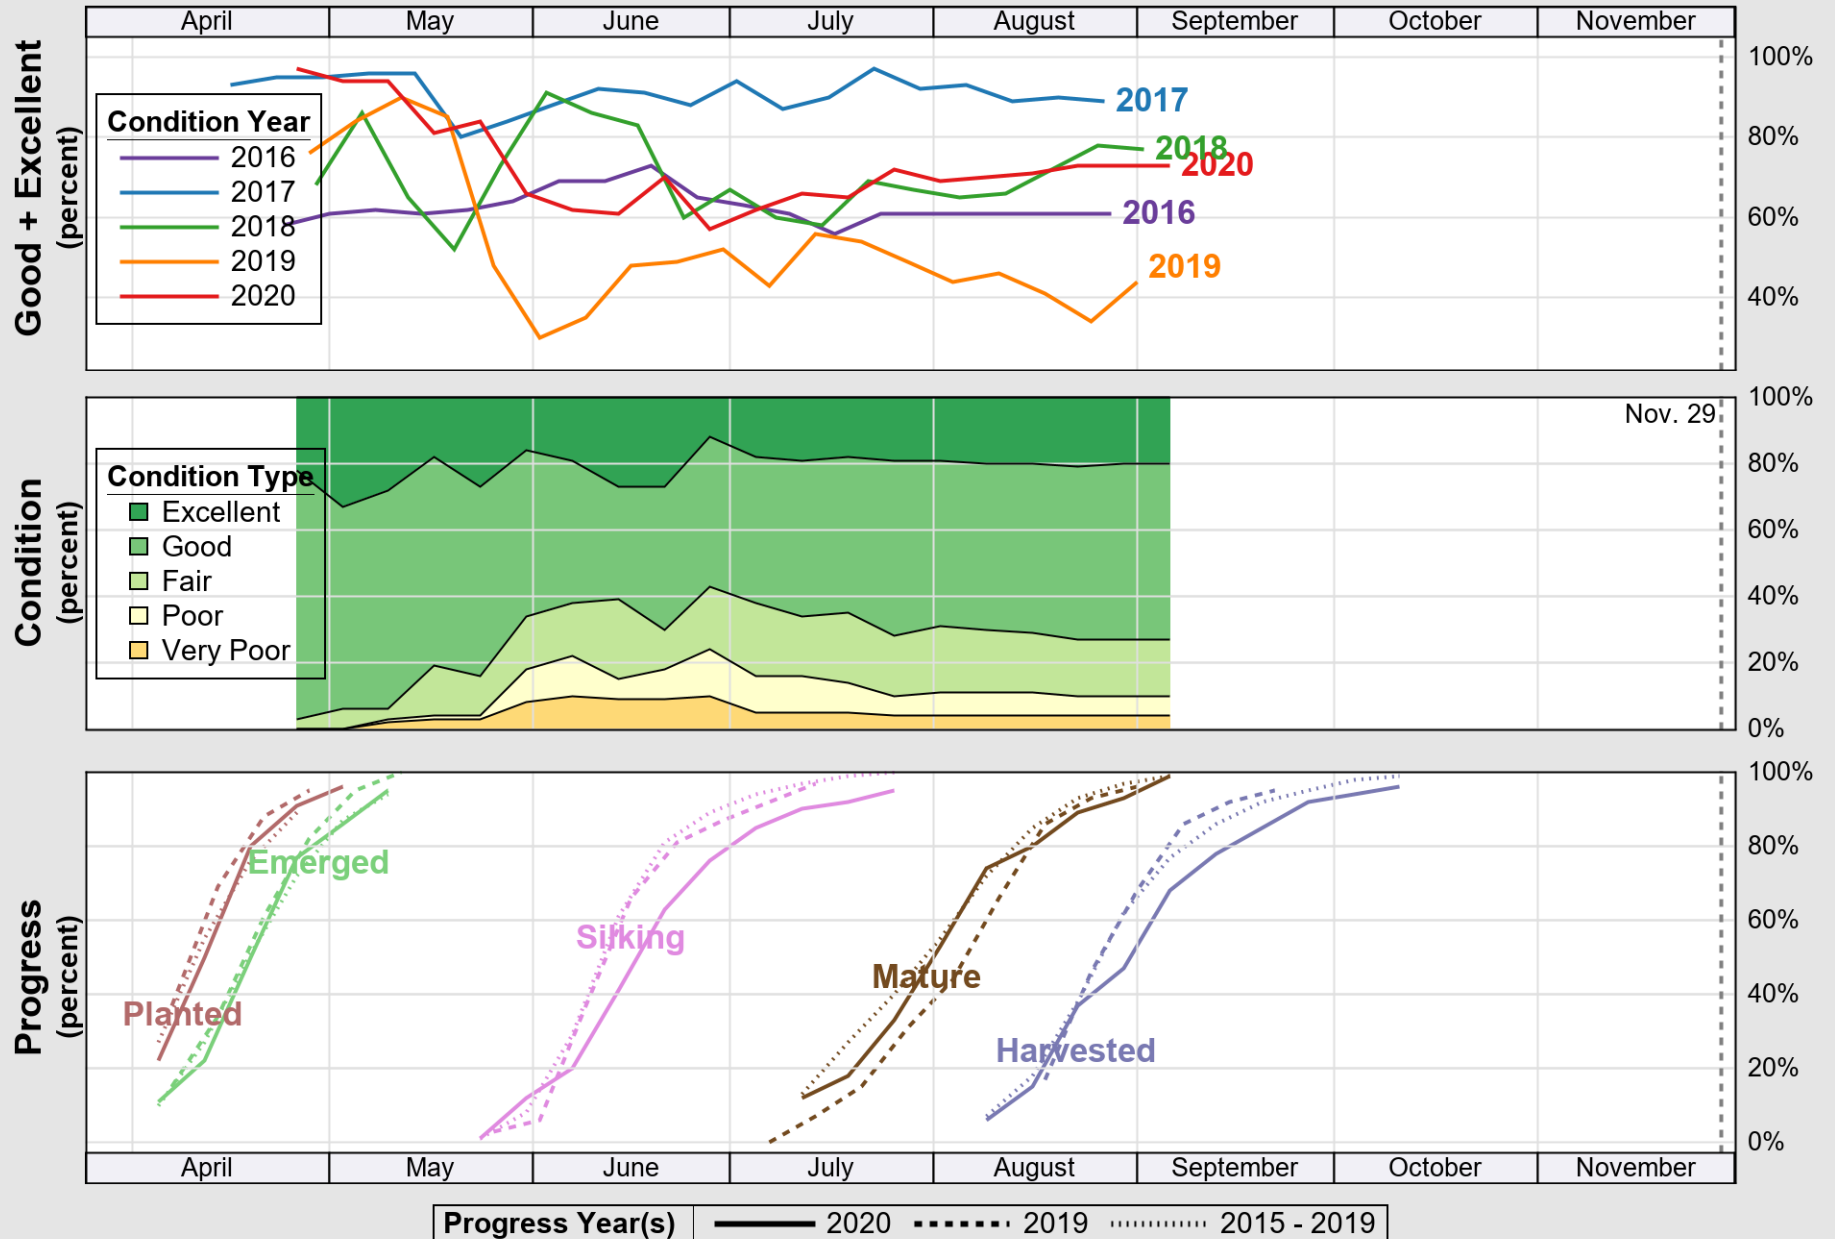

USDA

Crop Progress and Condition: Corn in South Carolina , 2020

NASS

Source: National Agricultural Statistics Service (NASS), Crop Progress Report

USDA

Crop Progress and Condition: Cotton in South Carolina , 2020

NASS

Source: National Agricultural Statistics Service (NASS), Crop Progress Report

USDA Crop Progress and Condition: Pasture and Range in South Carolina , 2020 NASS

Source: National Agricultural Statistics Service (NASS), Crop Progress Report

USDA

Crop Progress and Condition: Peanuts in South Carolina , 2020

NASS

Source: National Agricultural Statistics Service (NASS), Crop Progress Report

USDA

Crop Progress and Condition: Soybeans in South Carolina , 2020