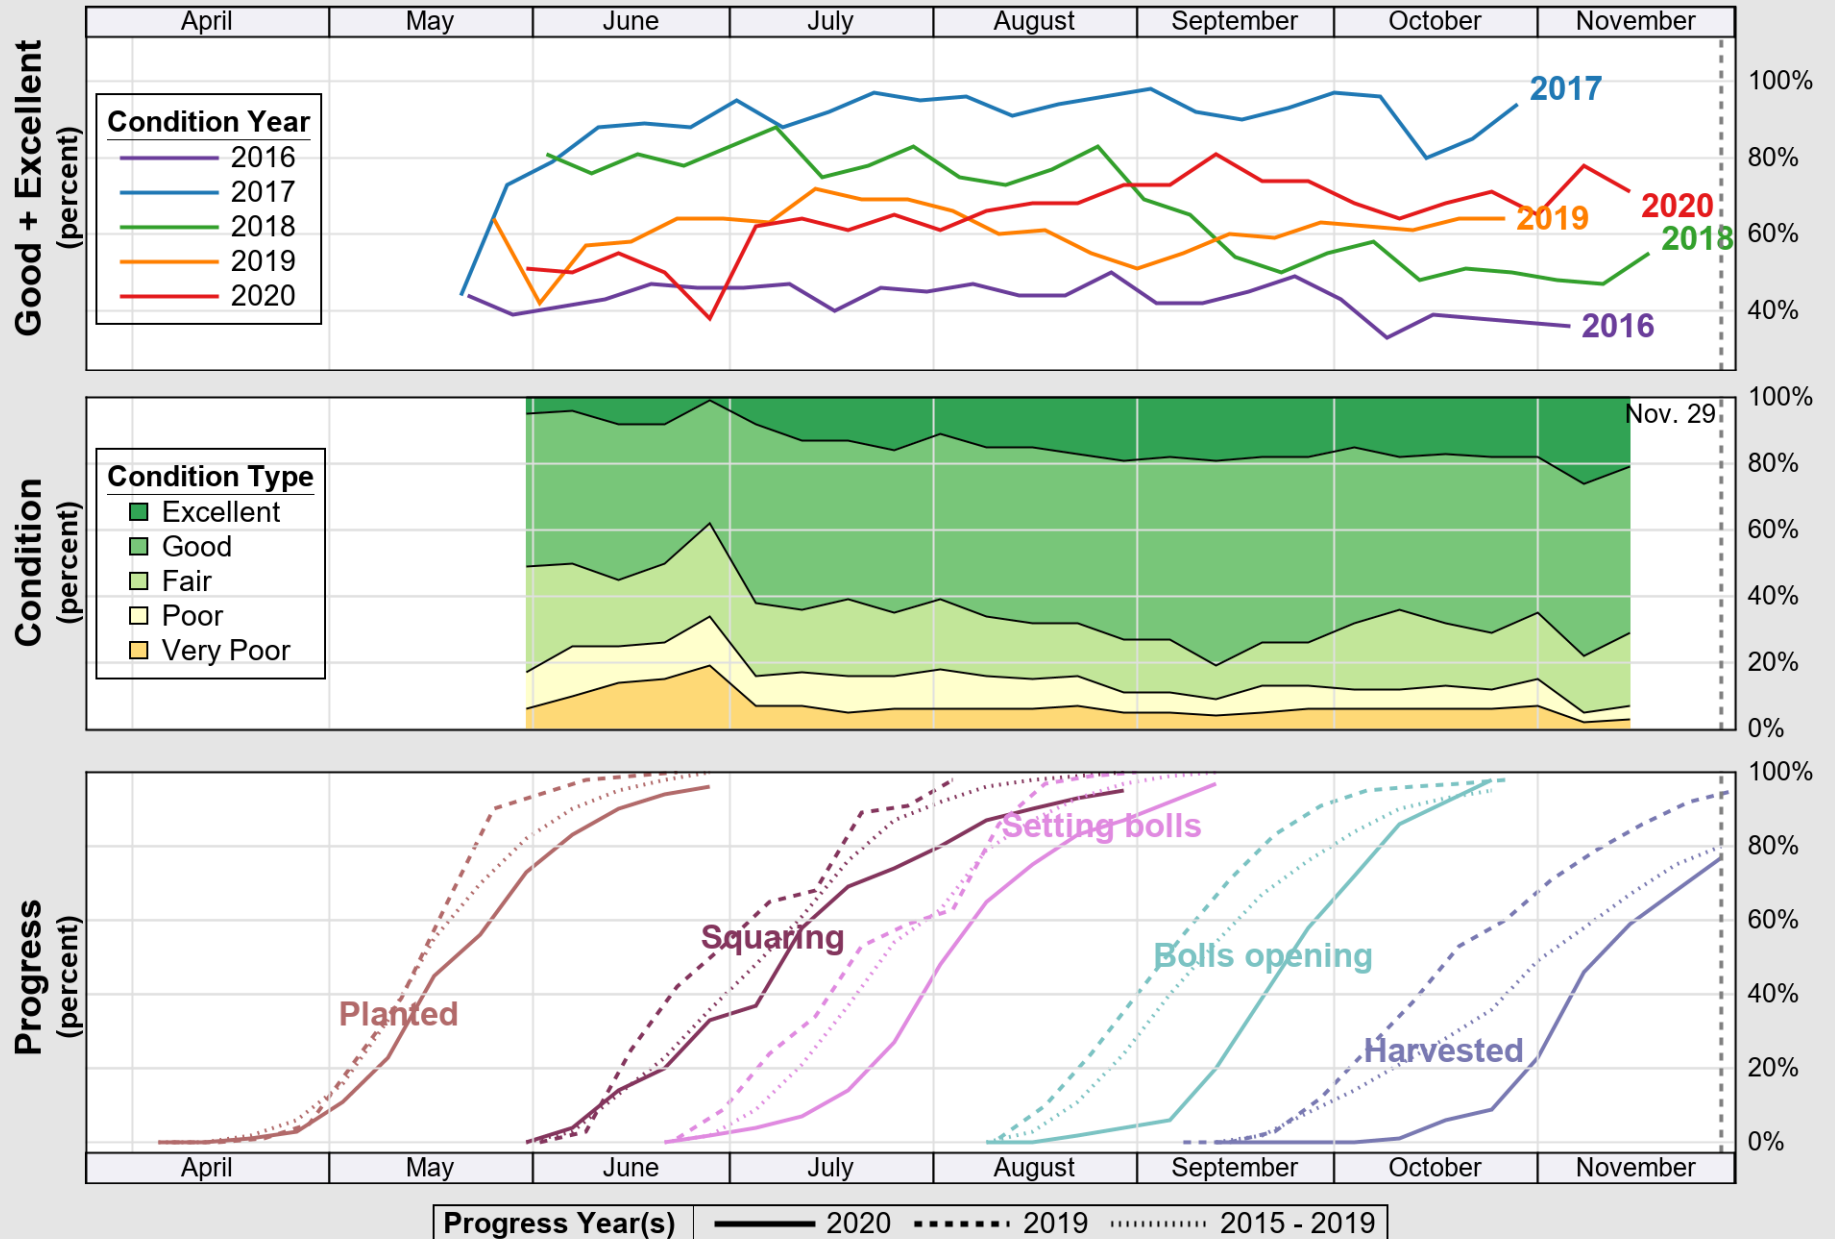

USDA

Crop Progress and Condition: Corn in South Carolina , 2020

NASS

Source: National Agricultural Statistics Service (NASS), Crop Progress Report

USDA

Crop Progress and Condition: Cotton in South Carolina , 2020

NASS

Source: National Agricultural Statistics Service (NASS), Crop Progress Report

USDA Crop Progress and Condition: Pasture and Range in South Carolina , 2020 NASS

Source: National Agricultural Statistics Service (NASS), Crop Progress Report

USDA

Crop Progress and Condition: Peanuts in South Carolina , 2020

NASS

Source: National Agricultural Statistics Service (NASS), Crop Progress Report

USDA

Crop Progress and Condition: Soybeans in South Carolina , 2020

NASS

Source: National Agricultural Statistics Service (NASS), Crop Progress Report

USDA

Crop Progress and Condition: Winter Wheat in South Carolina , 2020

NASS

Source: National Agricultural Statistics Service (NASS), Crop Progress Report