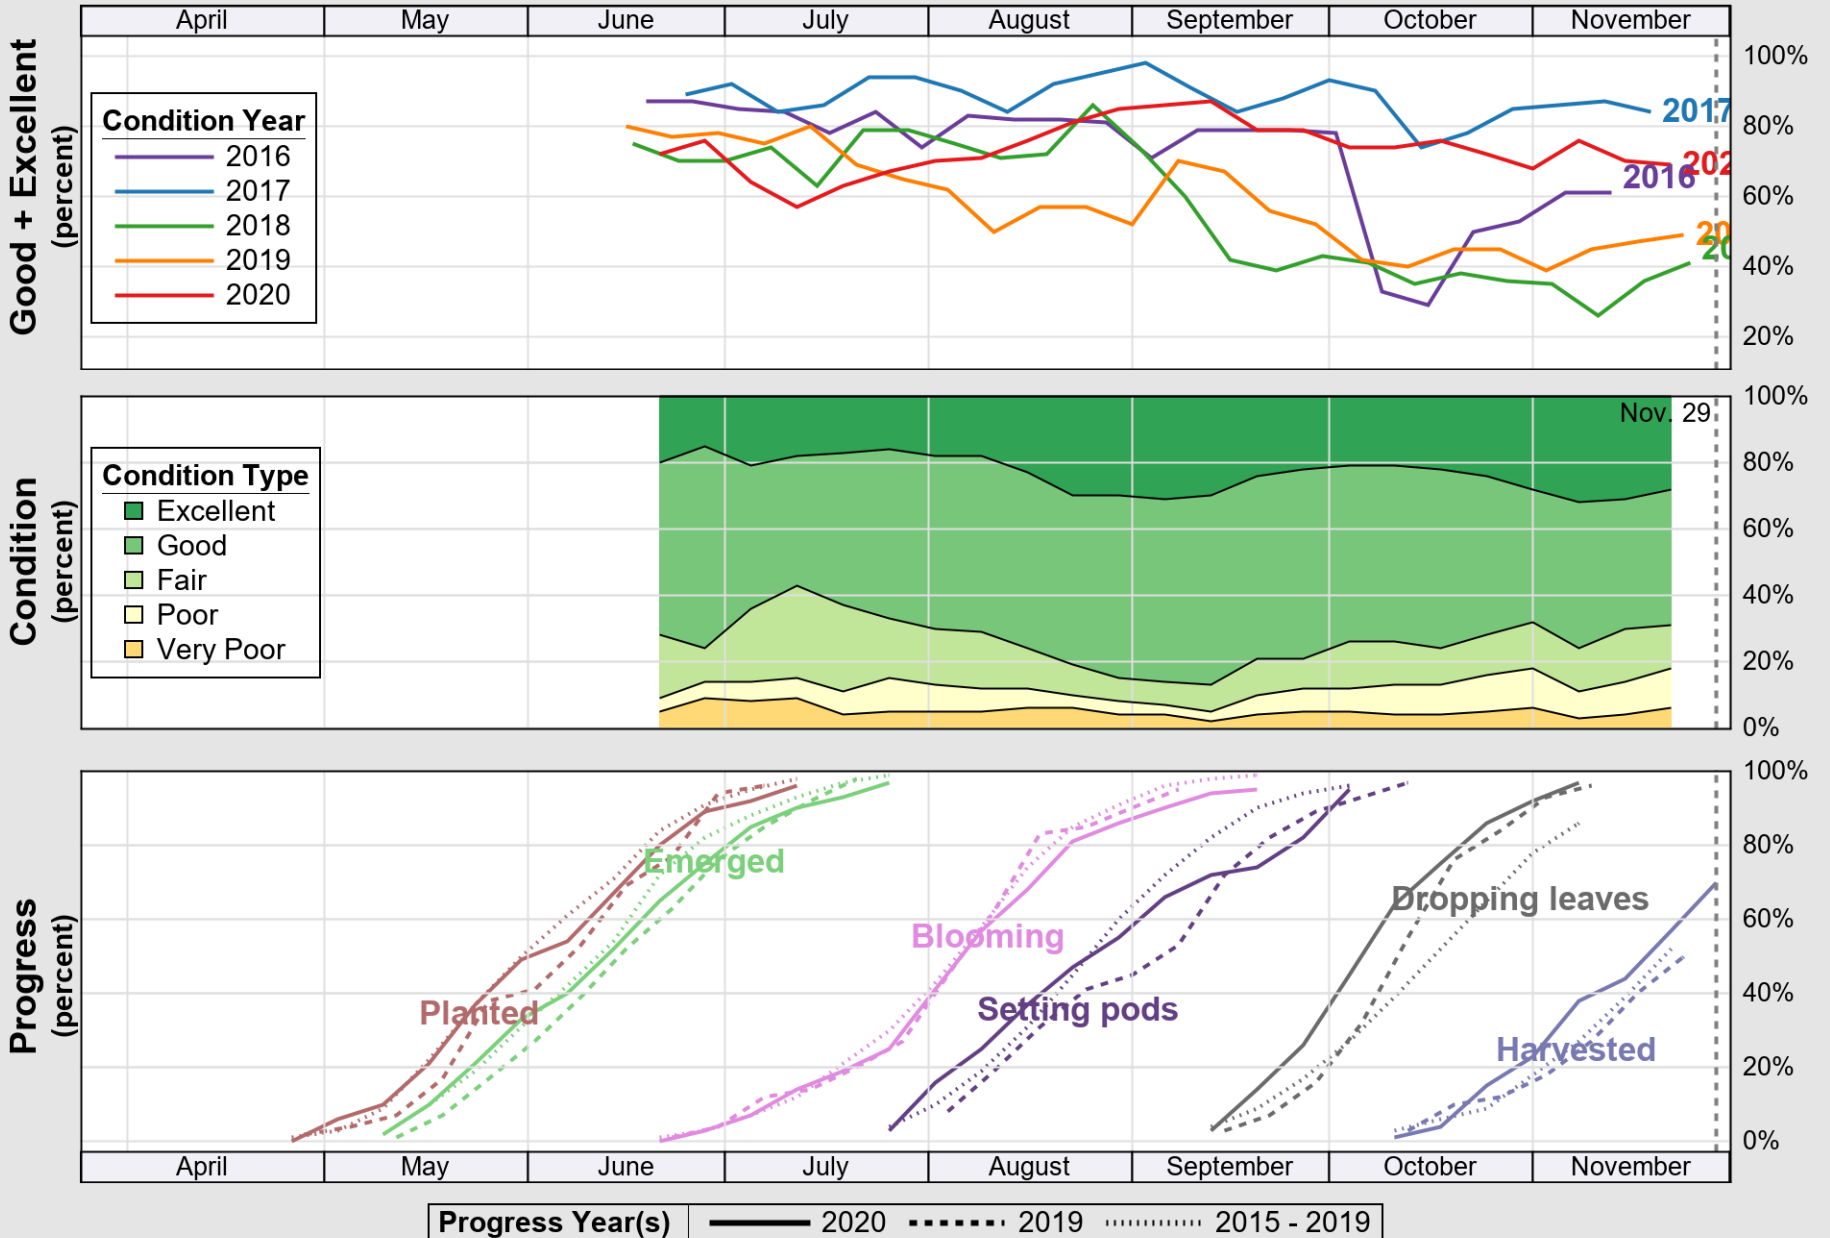

USDA

Crop Progress and Condition: Peanuts in South Carolina , 2020

NASS

Source: National Agricultural Statistics Service (NASS), Crop Progress Report

USDA

Crop Progress and Condition: Soybeans in South Carolina , 2020

NASS

Source: National Agricultural Statistics Service (NASS), Crop Progress Report

USDA

Crop Progress and Condition: Winter Wheat in South Carolina , 2020

NASS

Source: National Agricultural Statistics Service (NASS), Crop Progress Report