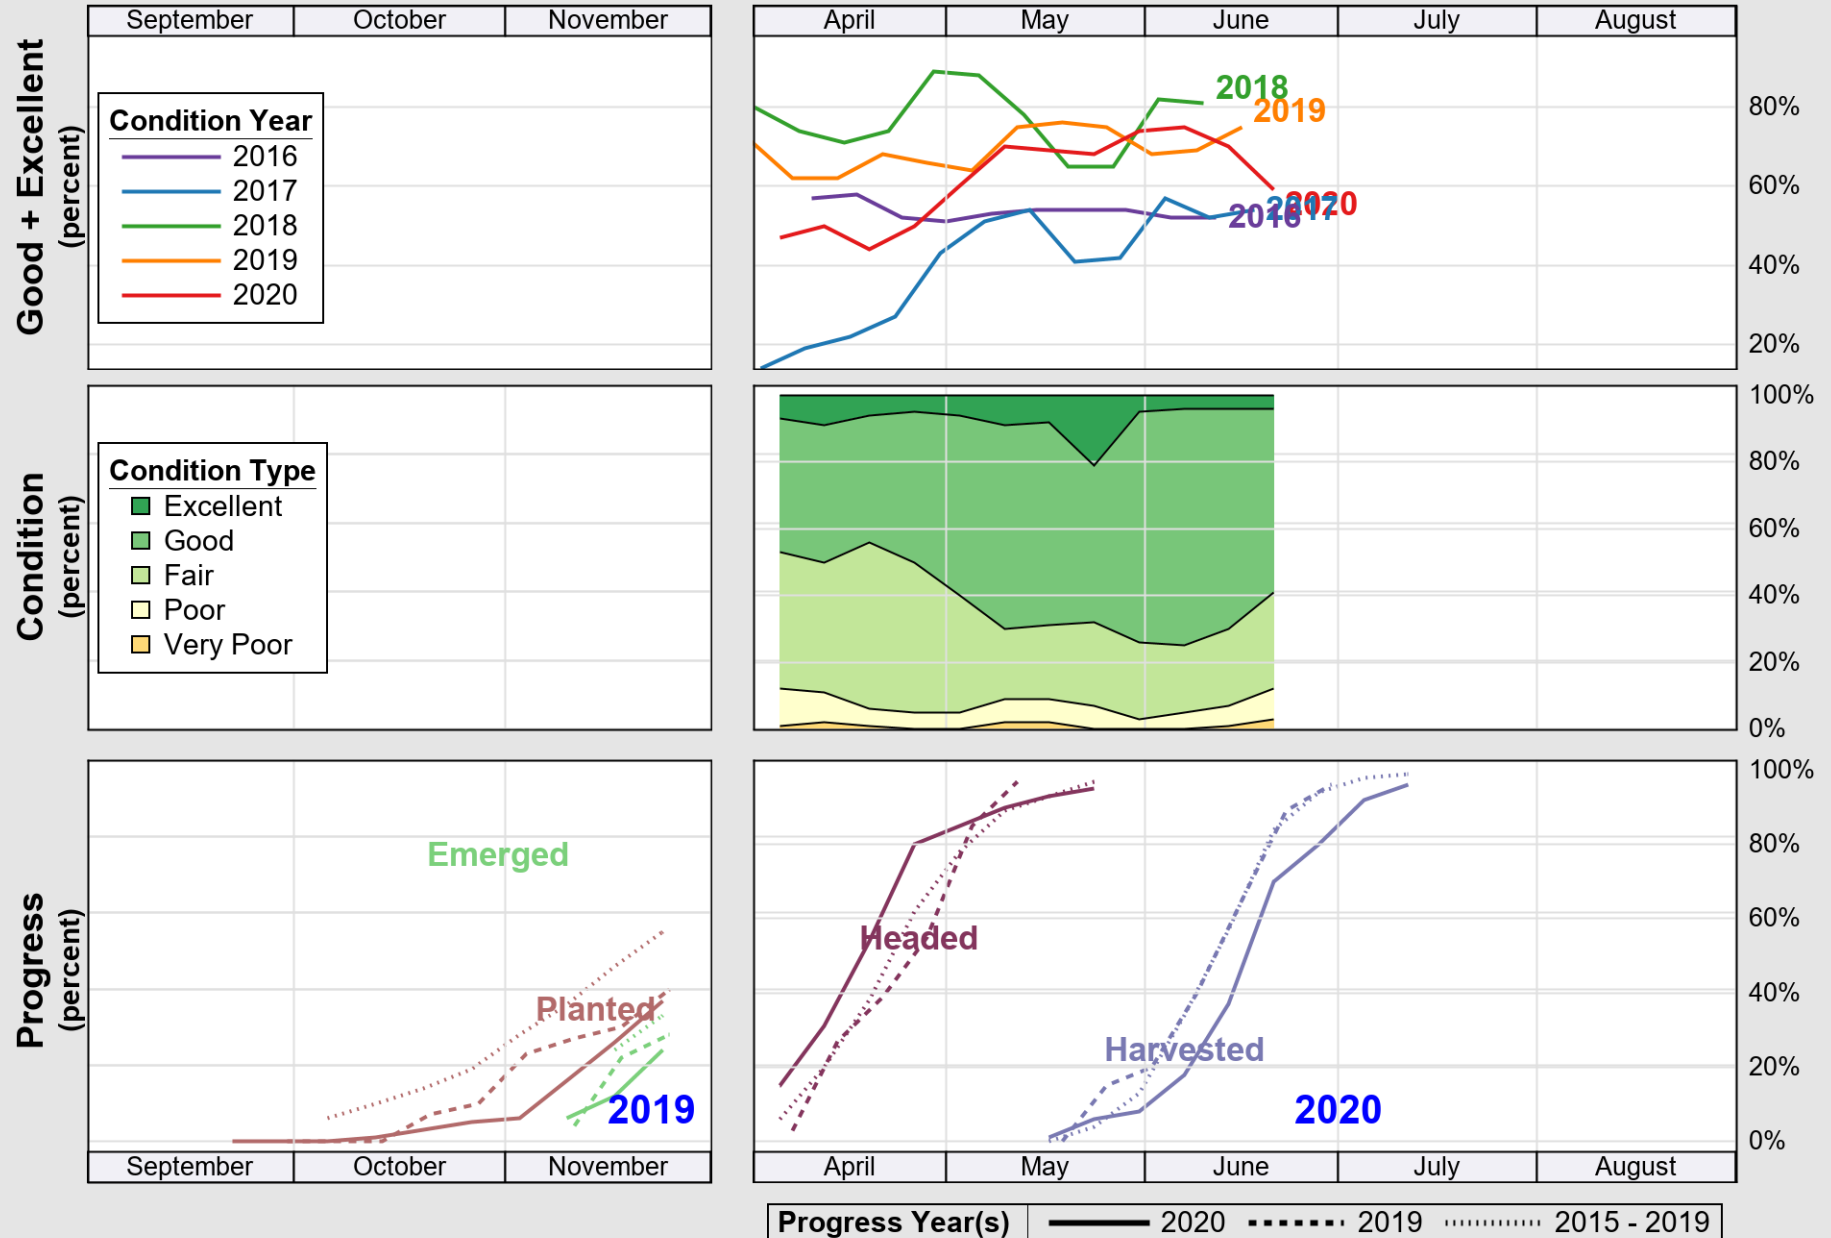

USDA

Crop Progress and Condition: Peanuts in South Carolina , 2020

NASS

Source: National Agricultural Statistics Service (NASS), Crop Progress Report

USDA

Crop Progress and Condition: Soybeans in South Carolina , 2020

NASS

Source: National Agricultural Statistics Service (NASS), Crop Progress Report

USDA

Crop Progress and Condition: Winter Wheat in South Carolina , 2020

NASS

Source: National Agricultural Statistics Service (NASS), Crop Progress Report