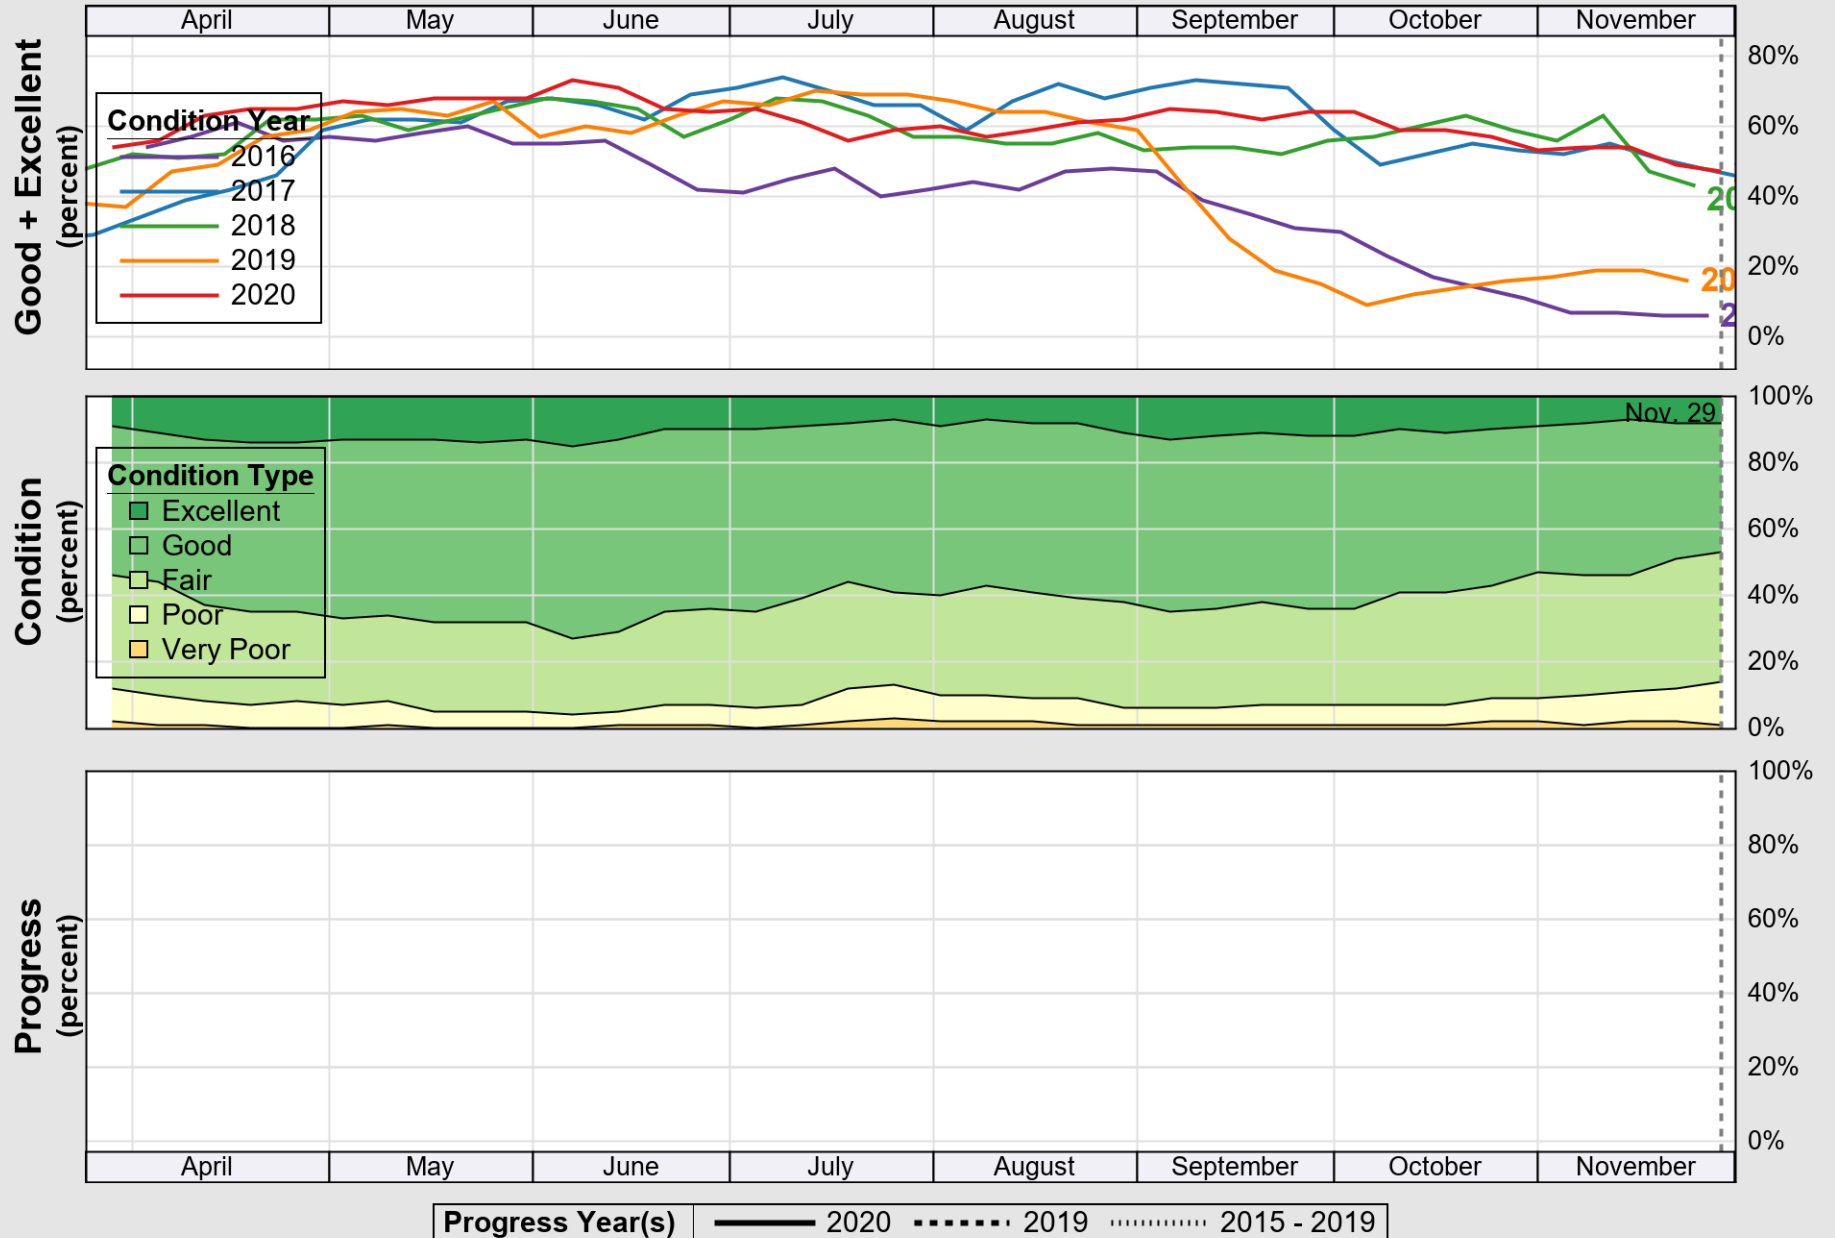

USDA

Crop Progress and Condition: Corn in Tennessee , 2020

NASS

Source: National Agricultural Statistics Service (NASS), Crop Progress Report

USDA

Crop Progress and Condition: Cotton in Tennessee , 2020

NASS

Source: National Agricultural Statistics Service (NASS), Crop Progress Report

USDA

Crop Progress and Condition: Pasture and Range in Tennessee , 2020

NASS

Source: National Agricultural Statistics Service (NASS), Crop Progress Report

USDA

Crop Progress and Condition: Soybeans in Tennessee , 2020

NASS

Source: National Agricultural Statistics Service (NASS), Crop Progress Report

USDA

Crop Progress and Condition: Winter Wheat in Tennessee , 2020