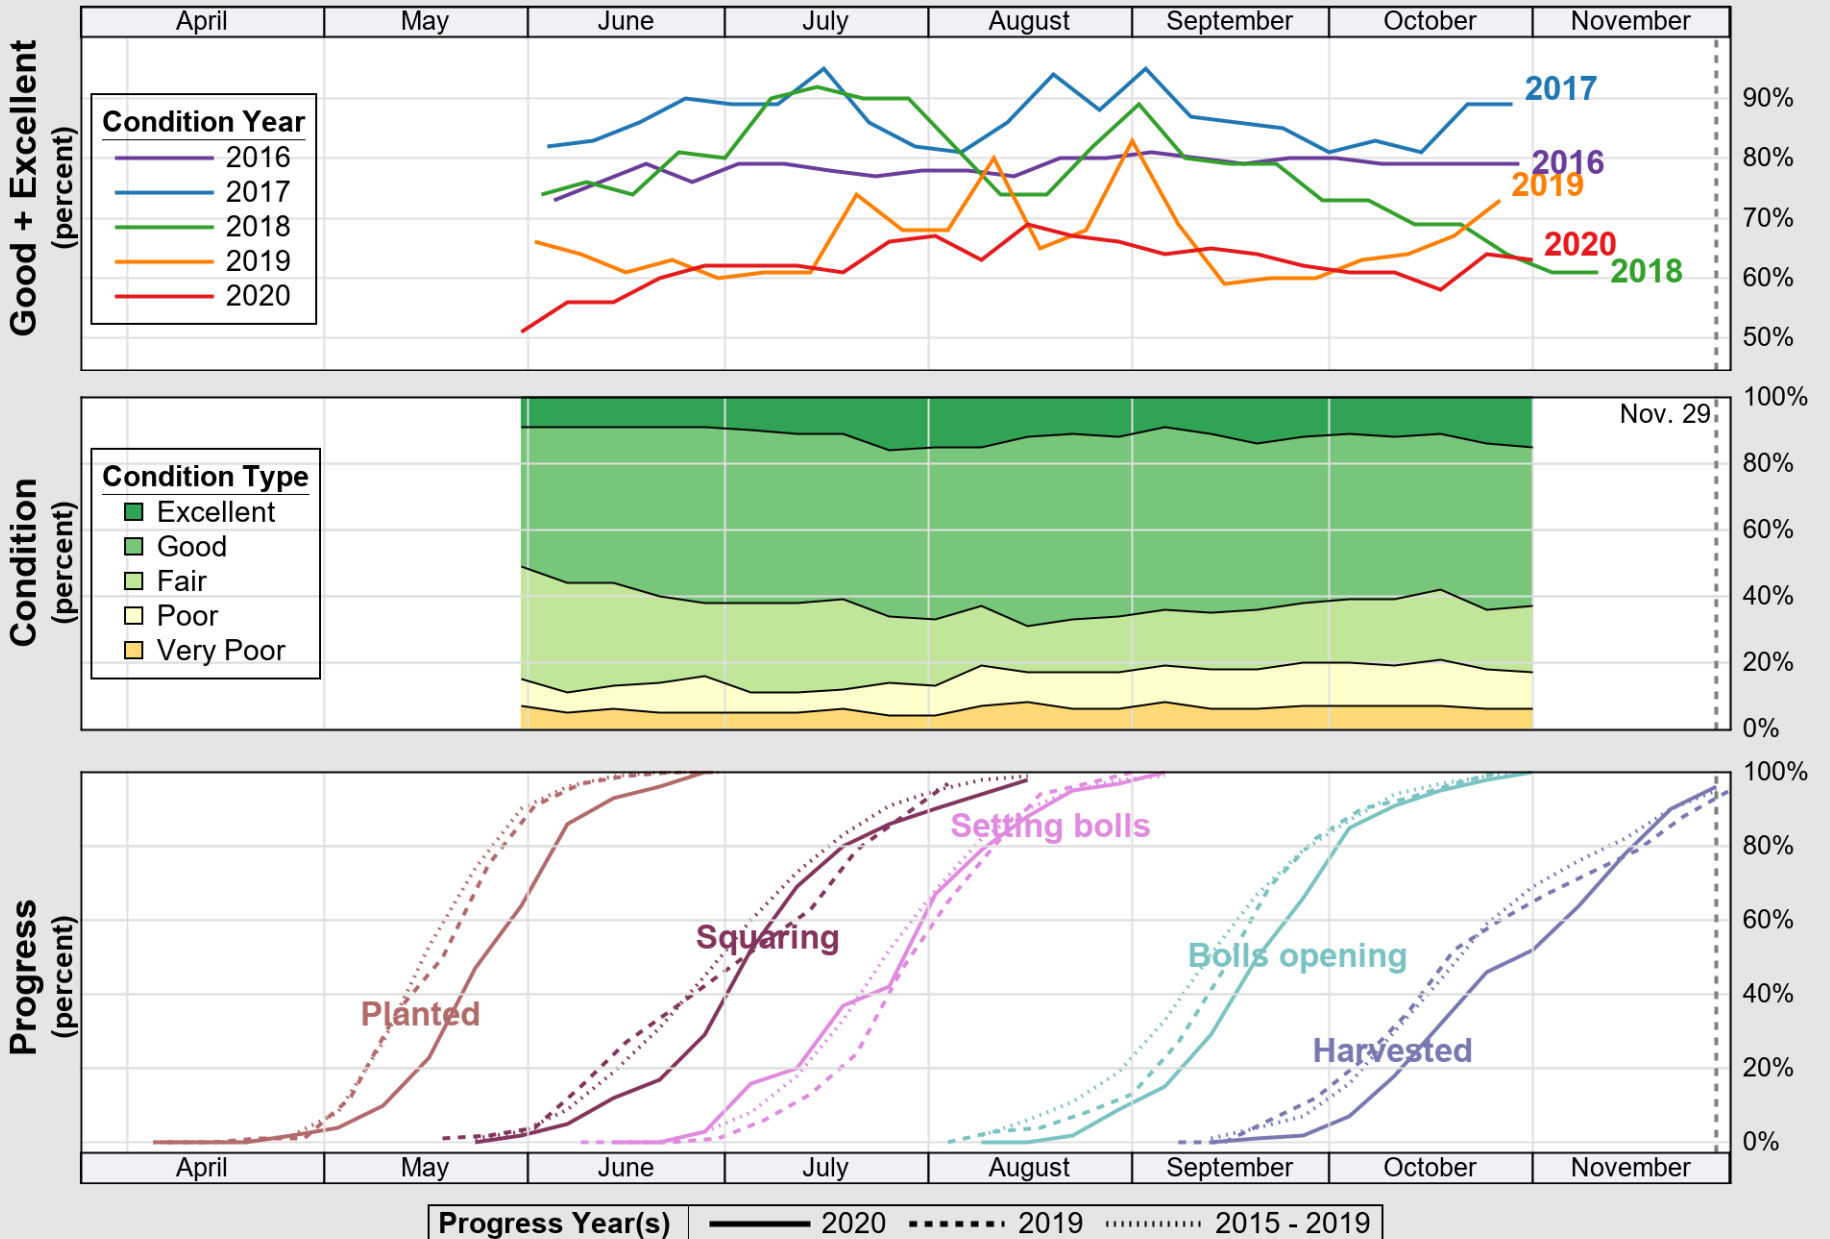

USDA

Crop Progress and Condition: Corn in Tennessee , 2020

NASS

Source: National Agricultural Statistics Service (NASS), Crop Progress Report

USDA

Crop Progress and Condition: Cotton in Tennessee , 2020

NASS

Source: National Agricultural Statistics Service (NASS), Crop Progress Report

USDA

Crop Progress and Condition: Pasture and Range in Tennessee , 2020

NASS

Source: National Agricultural Statistics Service (NASS), Crop Progress Report

USDA

Crop Progress and Condition: Soybeans in Tennessee , 2020

NASS

Source: National Agricultural Statistics Service (NASS), Crop Progress Report

USDA

Crop Progress and Condition: Winter Wheat in Tennessee , 2020