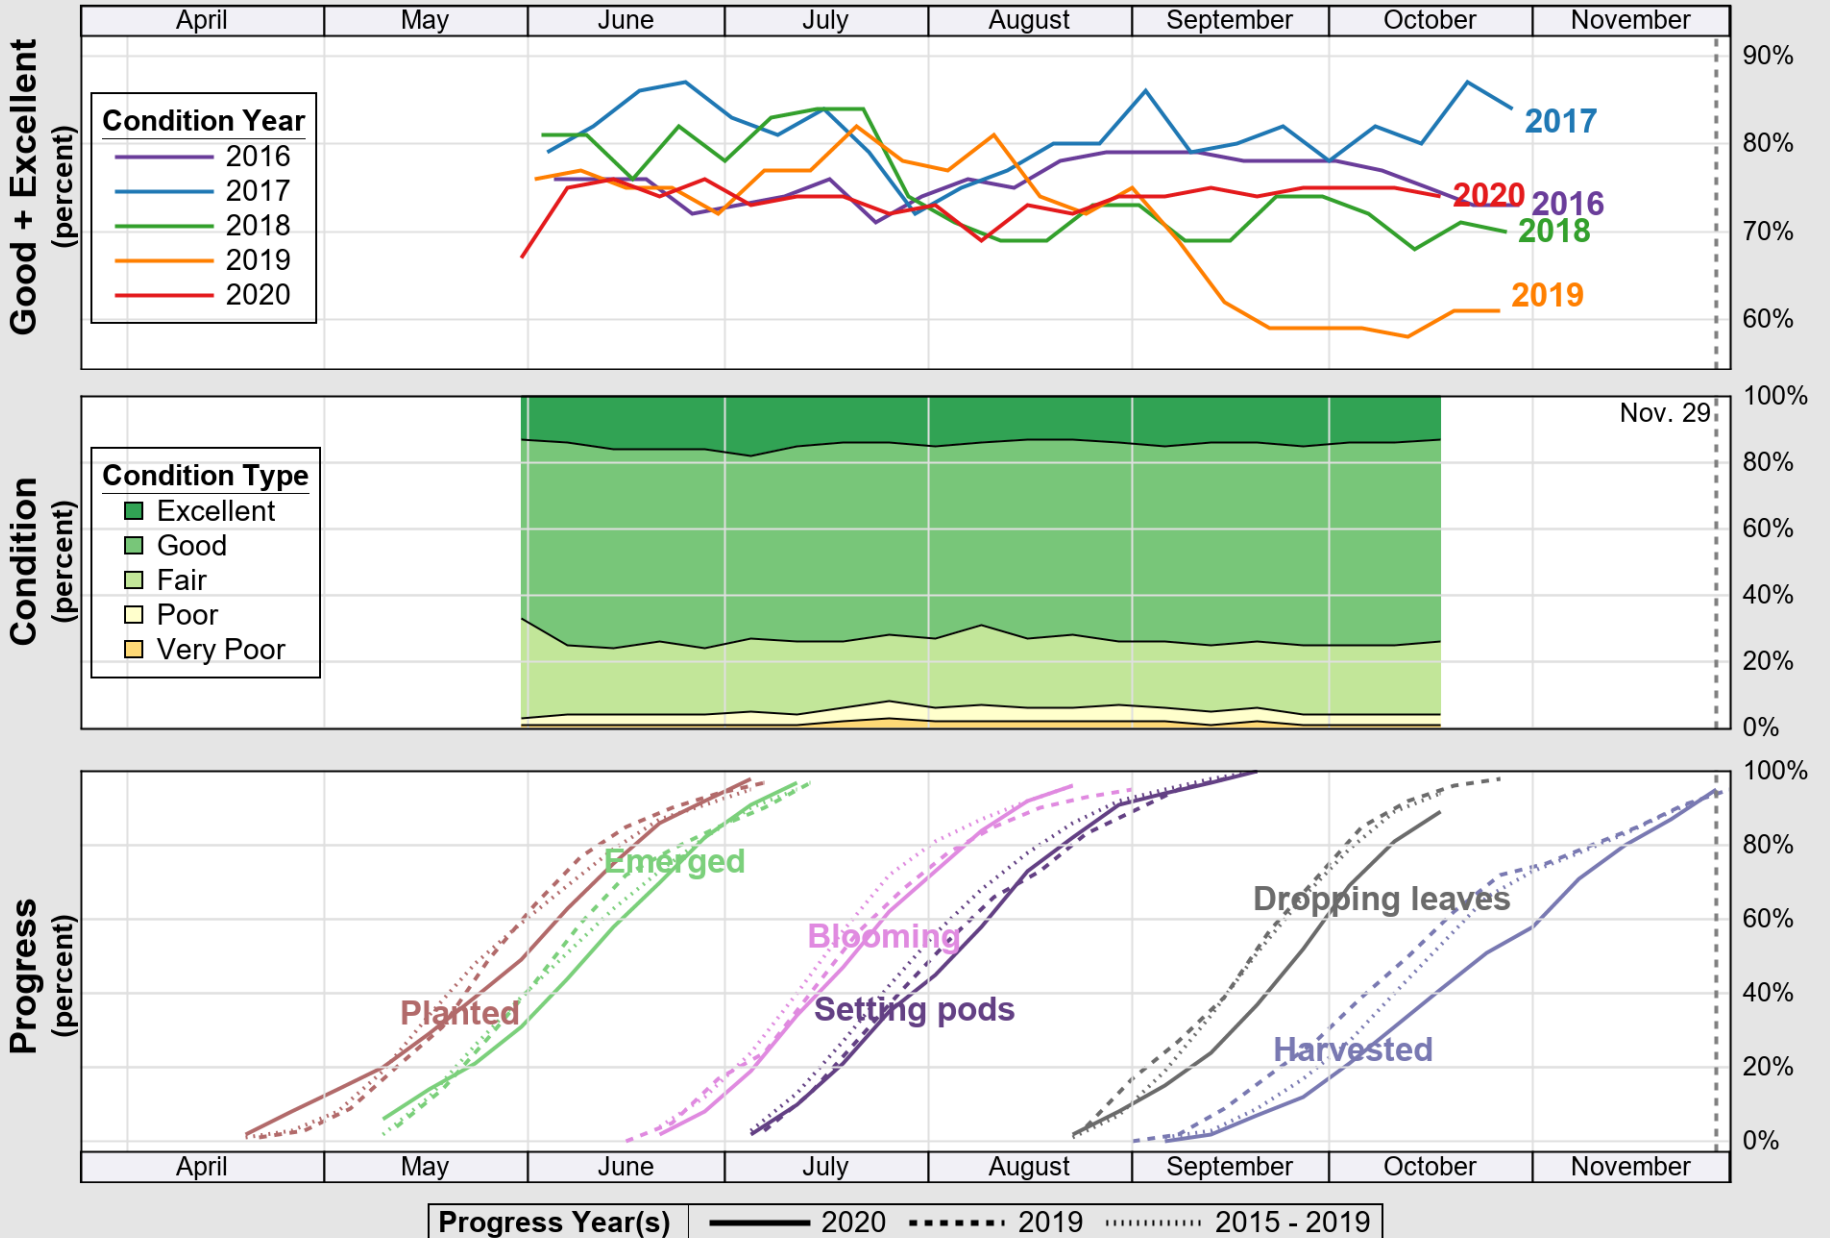

USDA

Crop Progress and Condition: Corn in Tennessee , 2020

NASS

Source: National Agricultural Statistics Service (NASS), Crop Progress Report

USDA

Crop Progress and Condition: Cotton in Tennessee , 2020

NASS

Source: National Agricultural Statistics Service (NASS), Crop Progress Report

USDA

Crop Progress and Condition: Pasture and Range in Tennessee , 2020

NASS

Source: National Agricultural Statistics Service (NASS), Crop Progress Report

USDA

Crop Progress and Condition: Soybeans in Tennessee , 2020

NASS

Source: National Agricultural Statistics Service (NASS), Crop Progress Report

USDA

Crop Progress and Condition: Winter Wheat in Tennessee , 2020