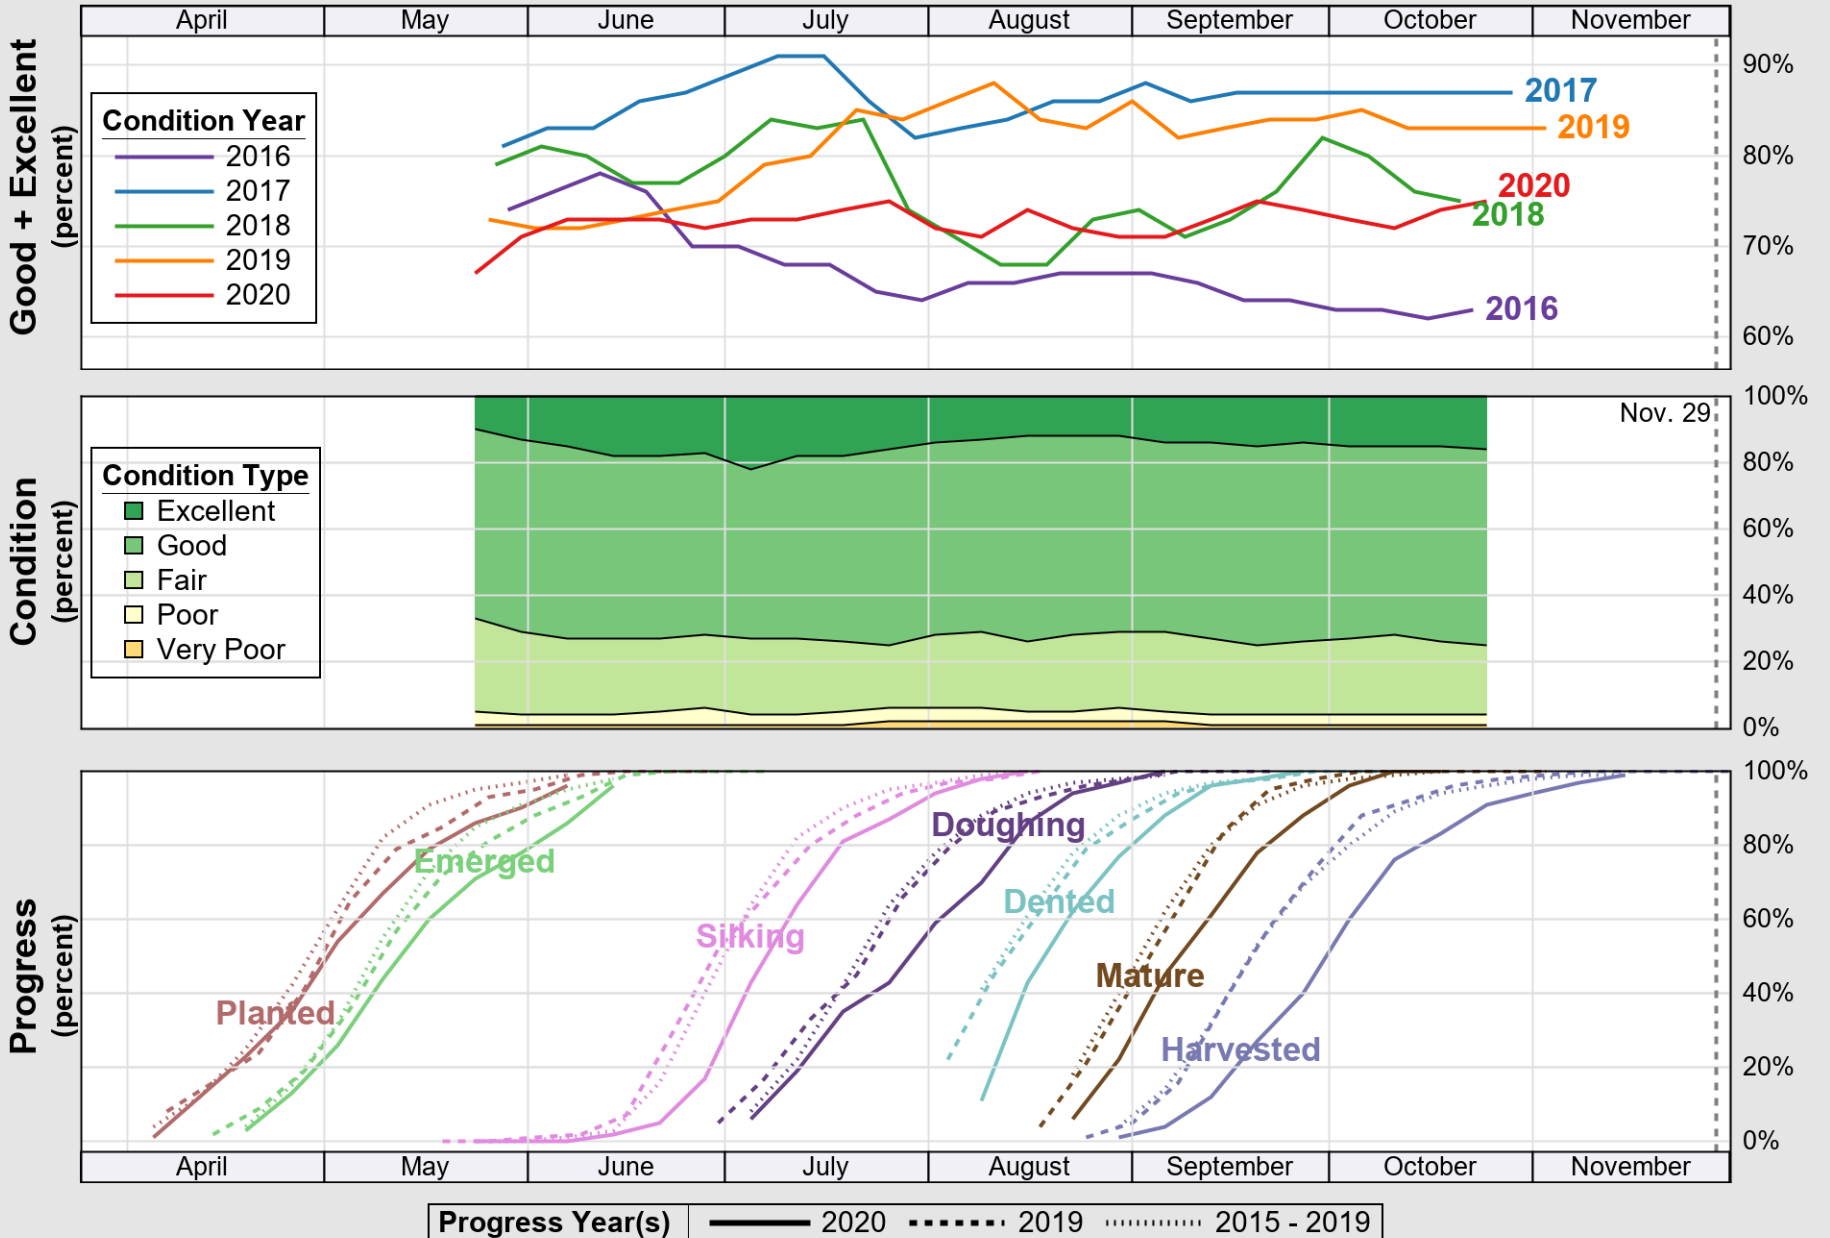

USDA

Crop Progress and Condition: Corn in Tennessee , 2020

NASS

Source: National Agricultural Statistics Service (NASS), Crop Progress Report

USDA

Crop Progress and Condition: Cotton in Tennessee , 2020

NASS

Source: National Agricultural Statistics Service (NASS), Crop Progress Report

USDA

Crop Progress and Condition: Pasture and Range in Tennessee , 2020

NASS

Source: National Agricultural Statistics Service (NASS), Crop Progress Report

USDA

Crop Progress and Condition: Soybeans in Tennessee , 2020

NASS

Source: National Agricultural Statistics Service (NASS), Crop Progress Report

USDA

Crop Progress and Condition: Winter Wheat in Tennessee , 2020