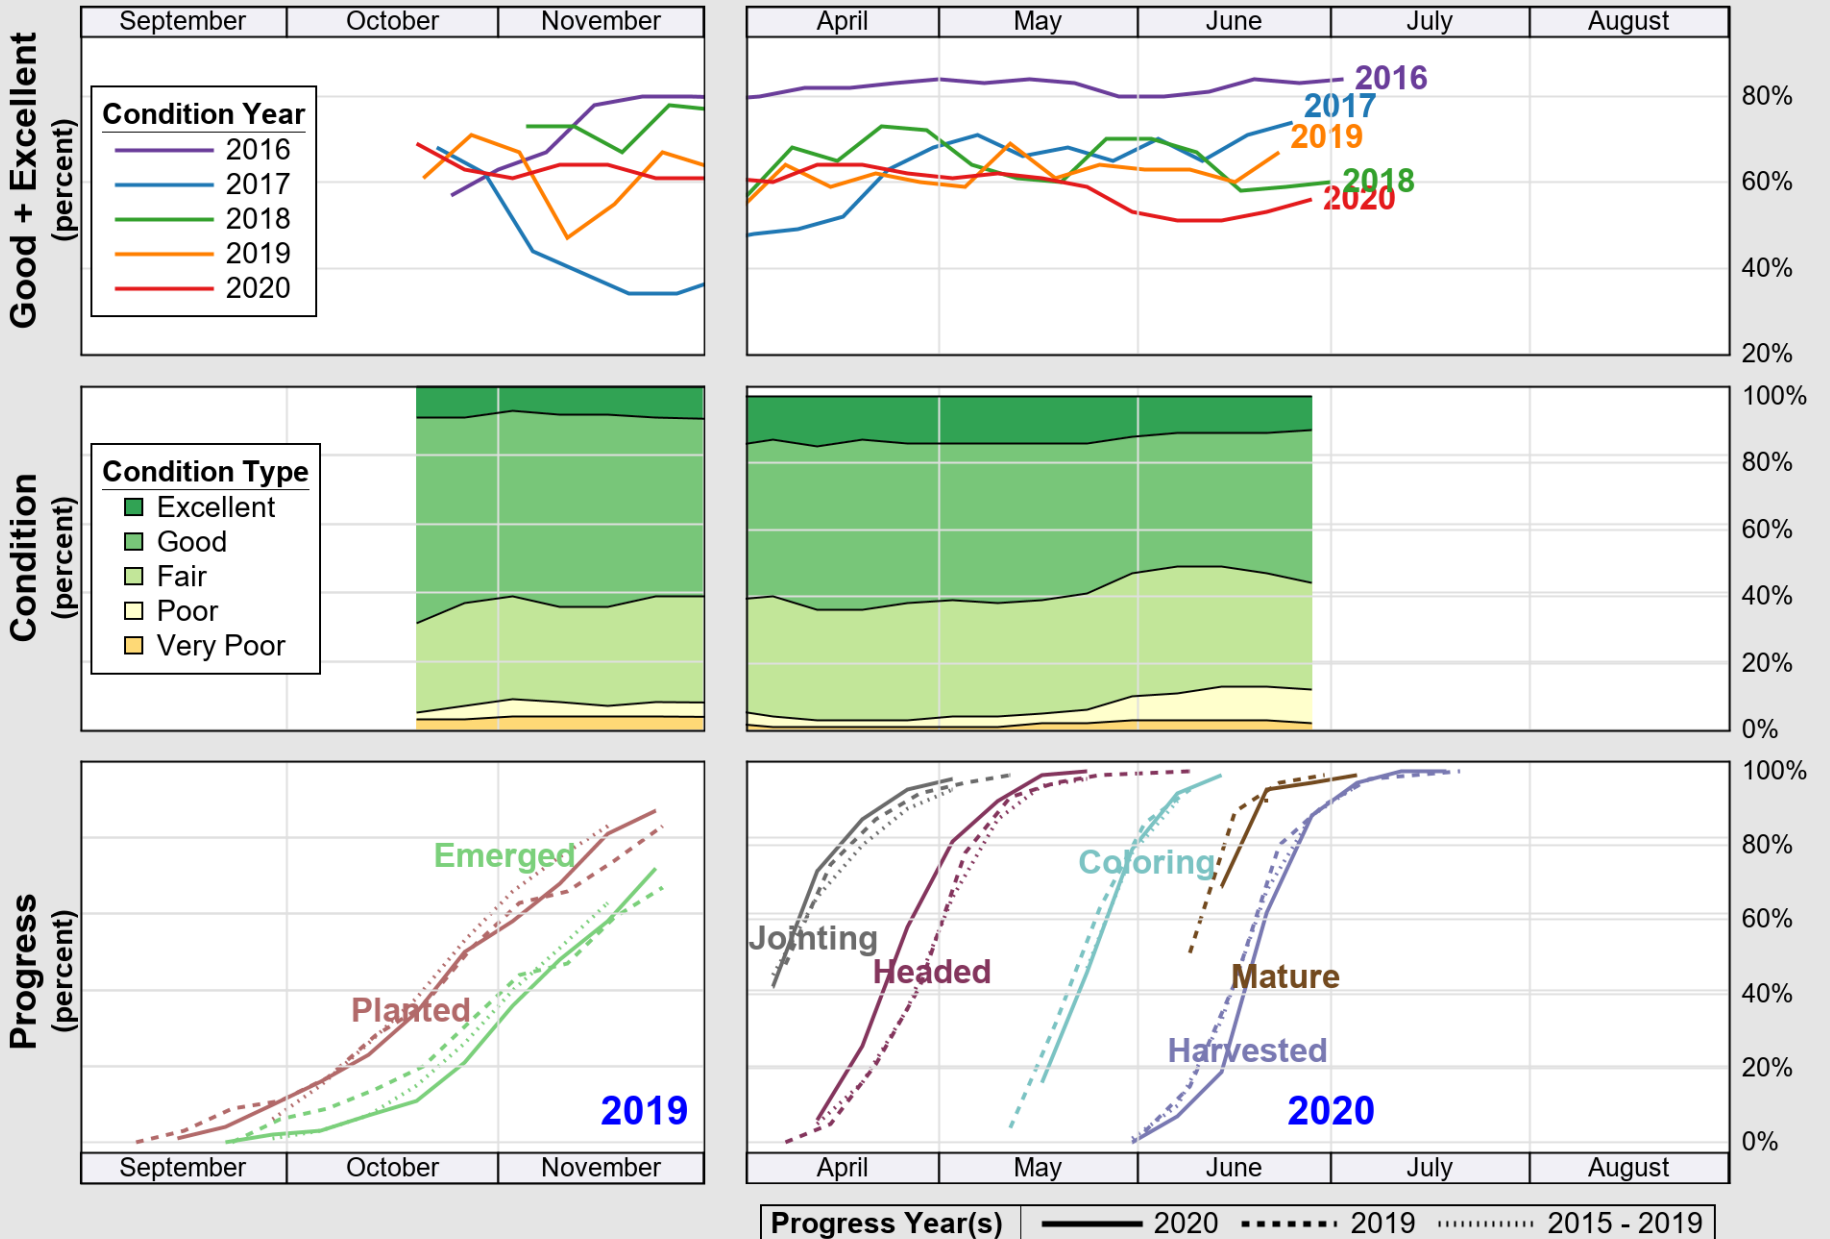

USDA

Crop Progress and Condition: Corn in Tennessee , 2020

NASS

Source: National Agricultural Statistics Service (NASS), Crop Progress Report

USDA

Crop Progress and Condition: Cotton in Tennessee , 2020

NASS

USDA

Crop Progress and Condition: Soybeans in Tennessee , 2020

NASS

Source: National Agricultural Statistics Service (NASS), Crop Progress Report

USDA

Crop Progress and Condition: Winter Wheat in Tennessee , 2020

NASS

Source: National Agricultural Statistics Service (NASS), Crop Progress Report