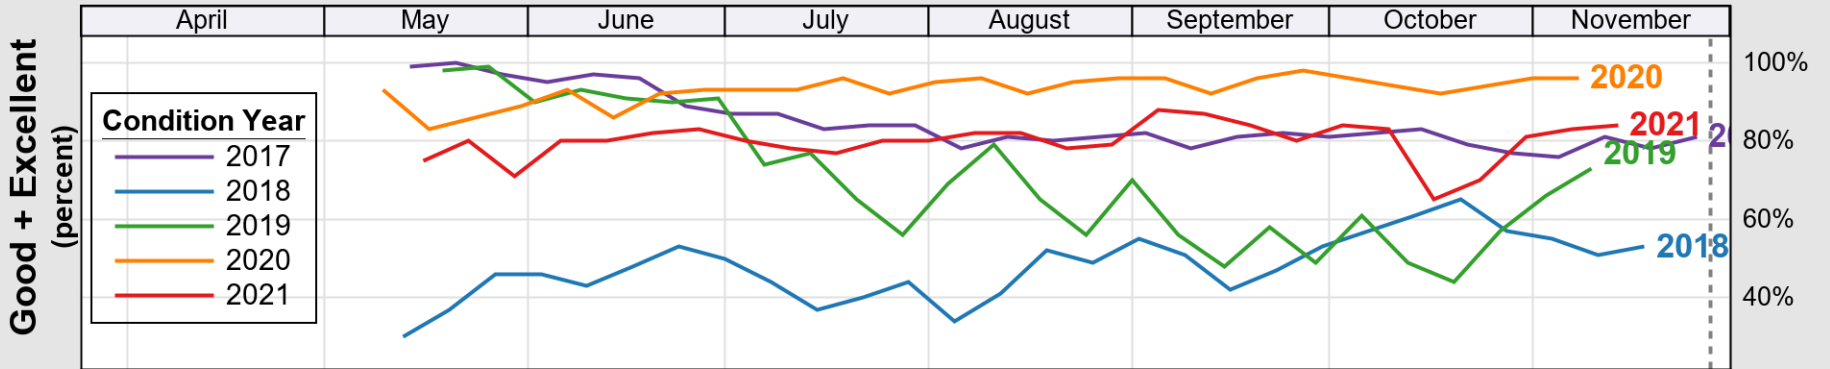

USDA

Crop Progress and Condition: Cotton in Arizona , 2021

NASS

Source: National Agricultural Statistics Service (NASS), Crop Progress Report

USDA

Crop Progress and Condition: Pasture and Range in Arizona , 2021