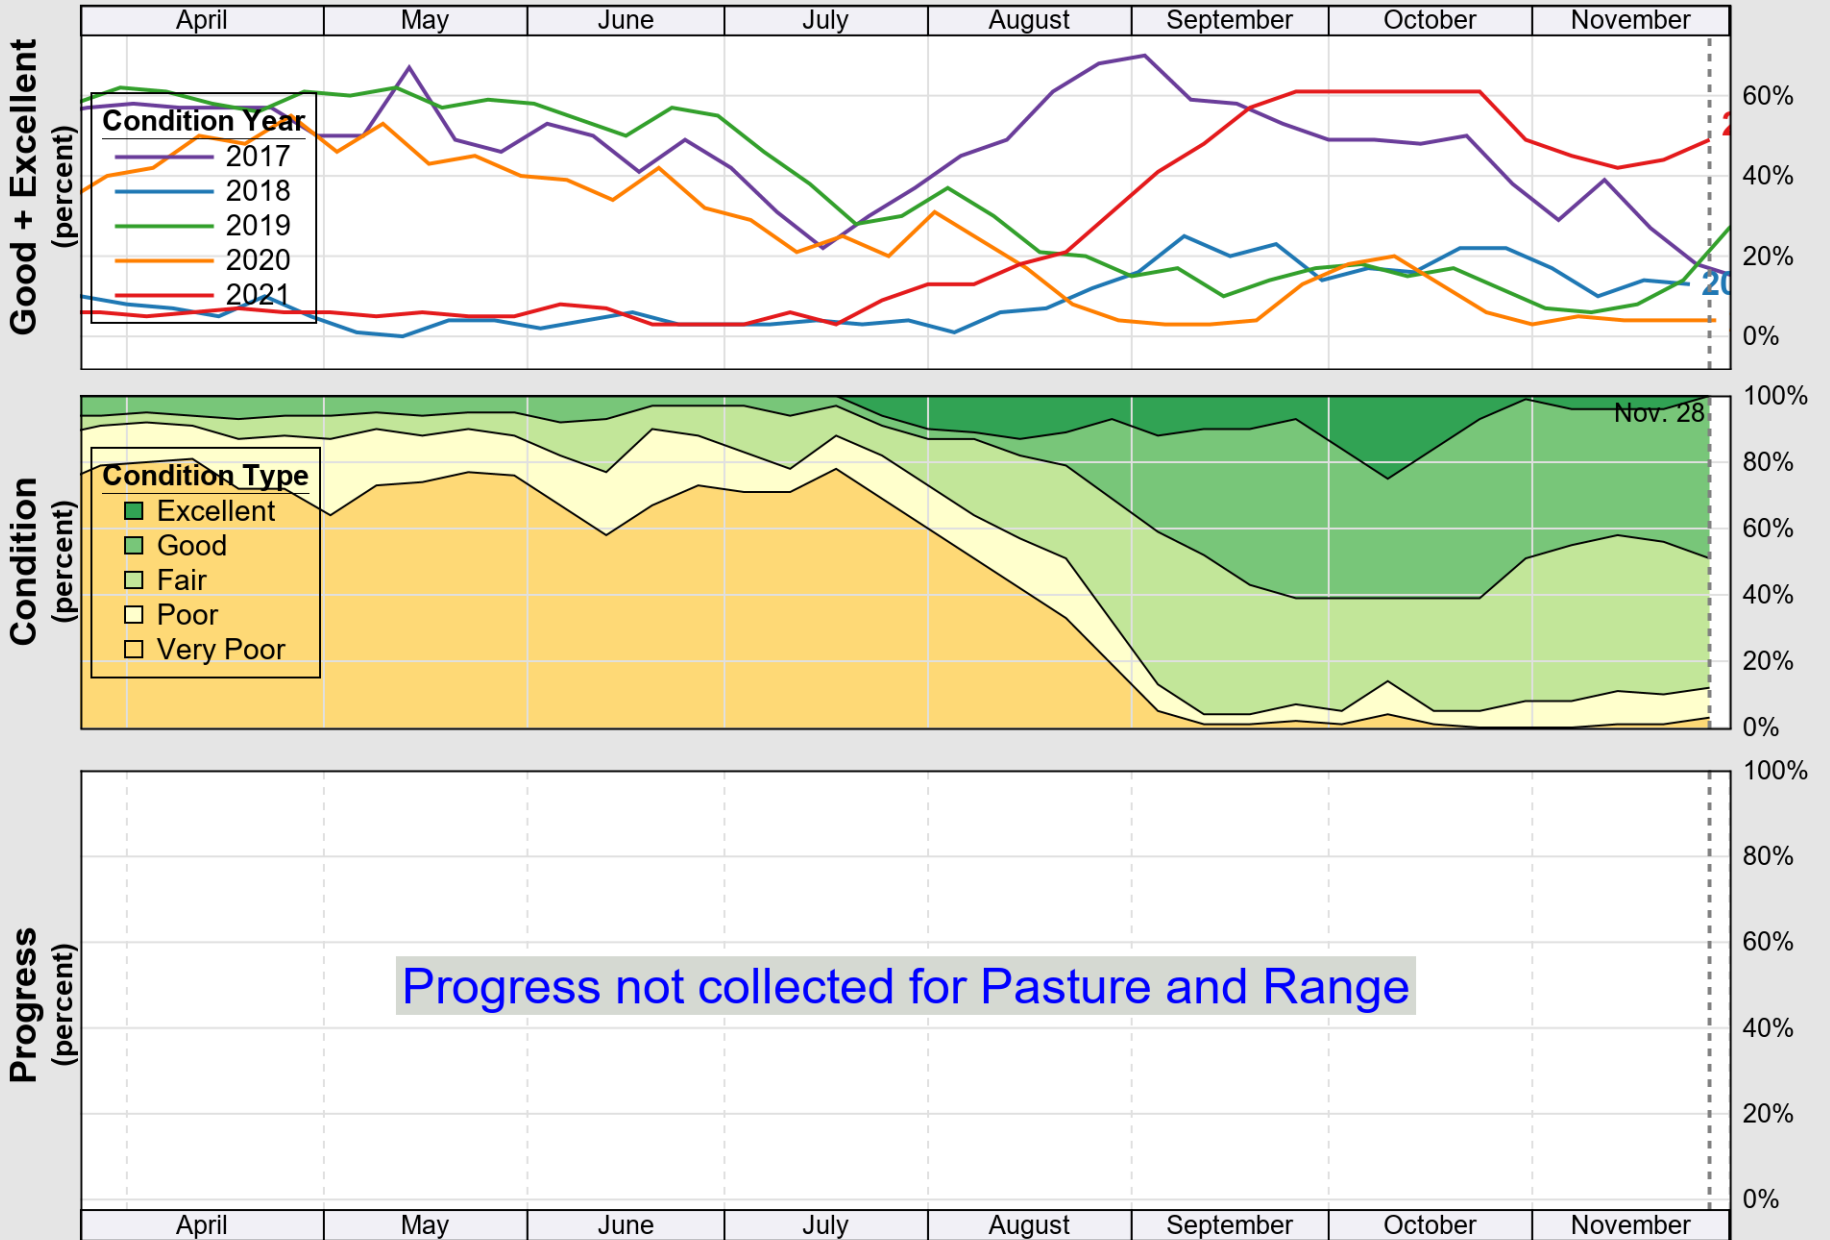

USDA

Crop Progress and Condition: Cotton in Arizona , 2021

NASS

Source: National Agricultural Statistics Service (NASS), Crop Progress Report

USDA

Crop Progress and Condition: Pasture and Range in Arizona , 2021

NASS

Source: National Agricultural Statistics Service (NASS), Crop Progress Report