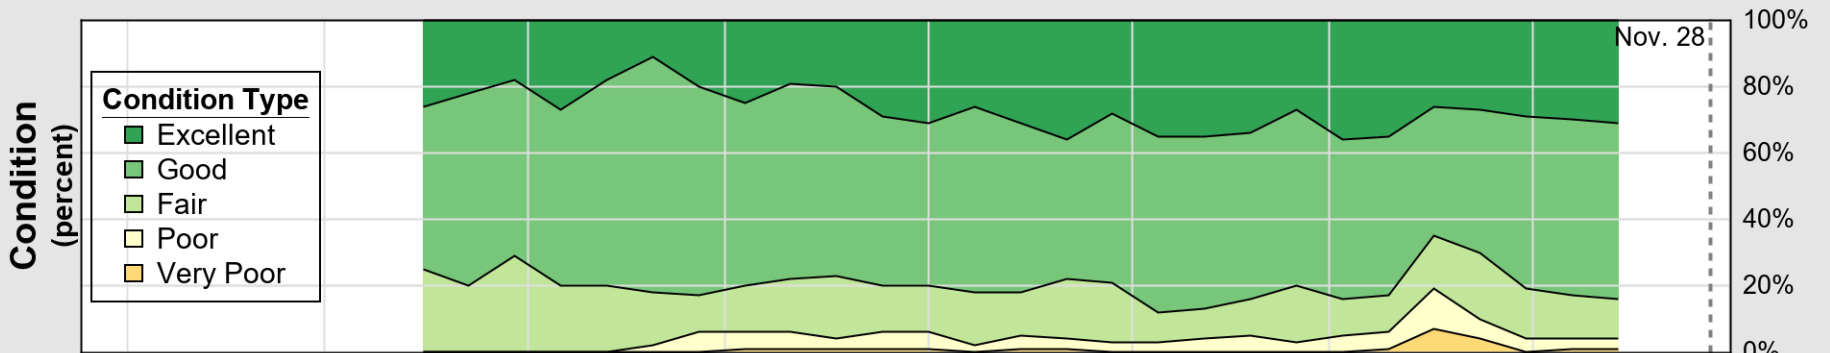

USDA

Crop Progress and Condition: Cotton in Arizona , 2021

NASS

Source: National Agricultural Statistics Service (NASS), Crop Progress Report

USDA

Crop Progress and Condition: Pasture and Range in Arizona , 2021