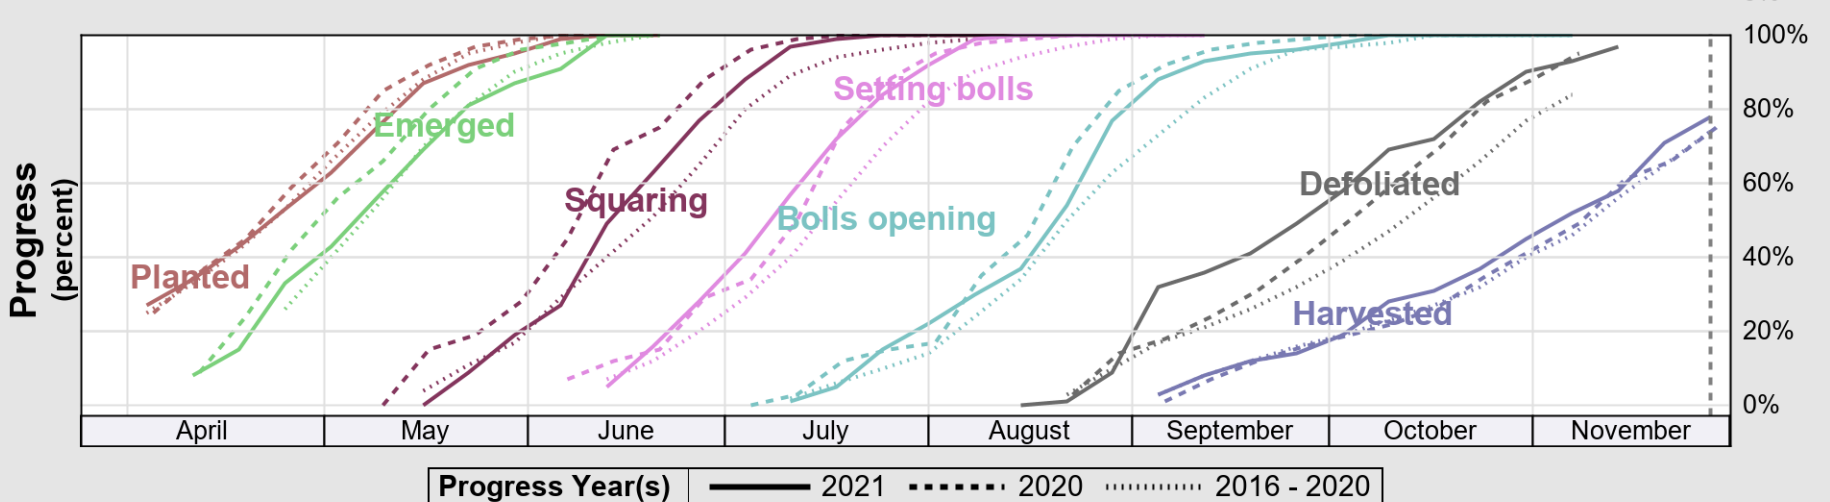

USDA

Crop Progress and Condition: Cotton in Arizona , 2021

NASS

Source: National Agricultural Statistics Service (NASS), Crop Progress Report

USDA

Crop Progress and Condition: Pasture and Range in Arizona , 2021

NASS

Source: National Agricultural Statistics Service (NASS), Crop Progress Report