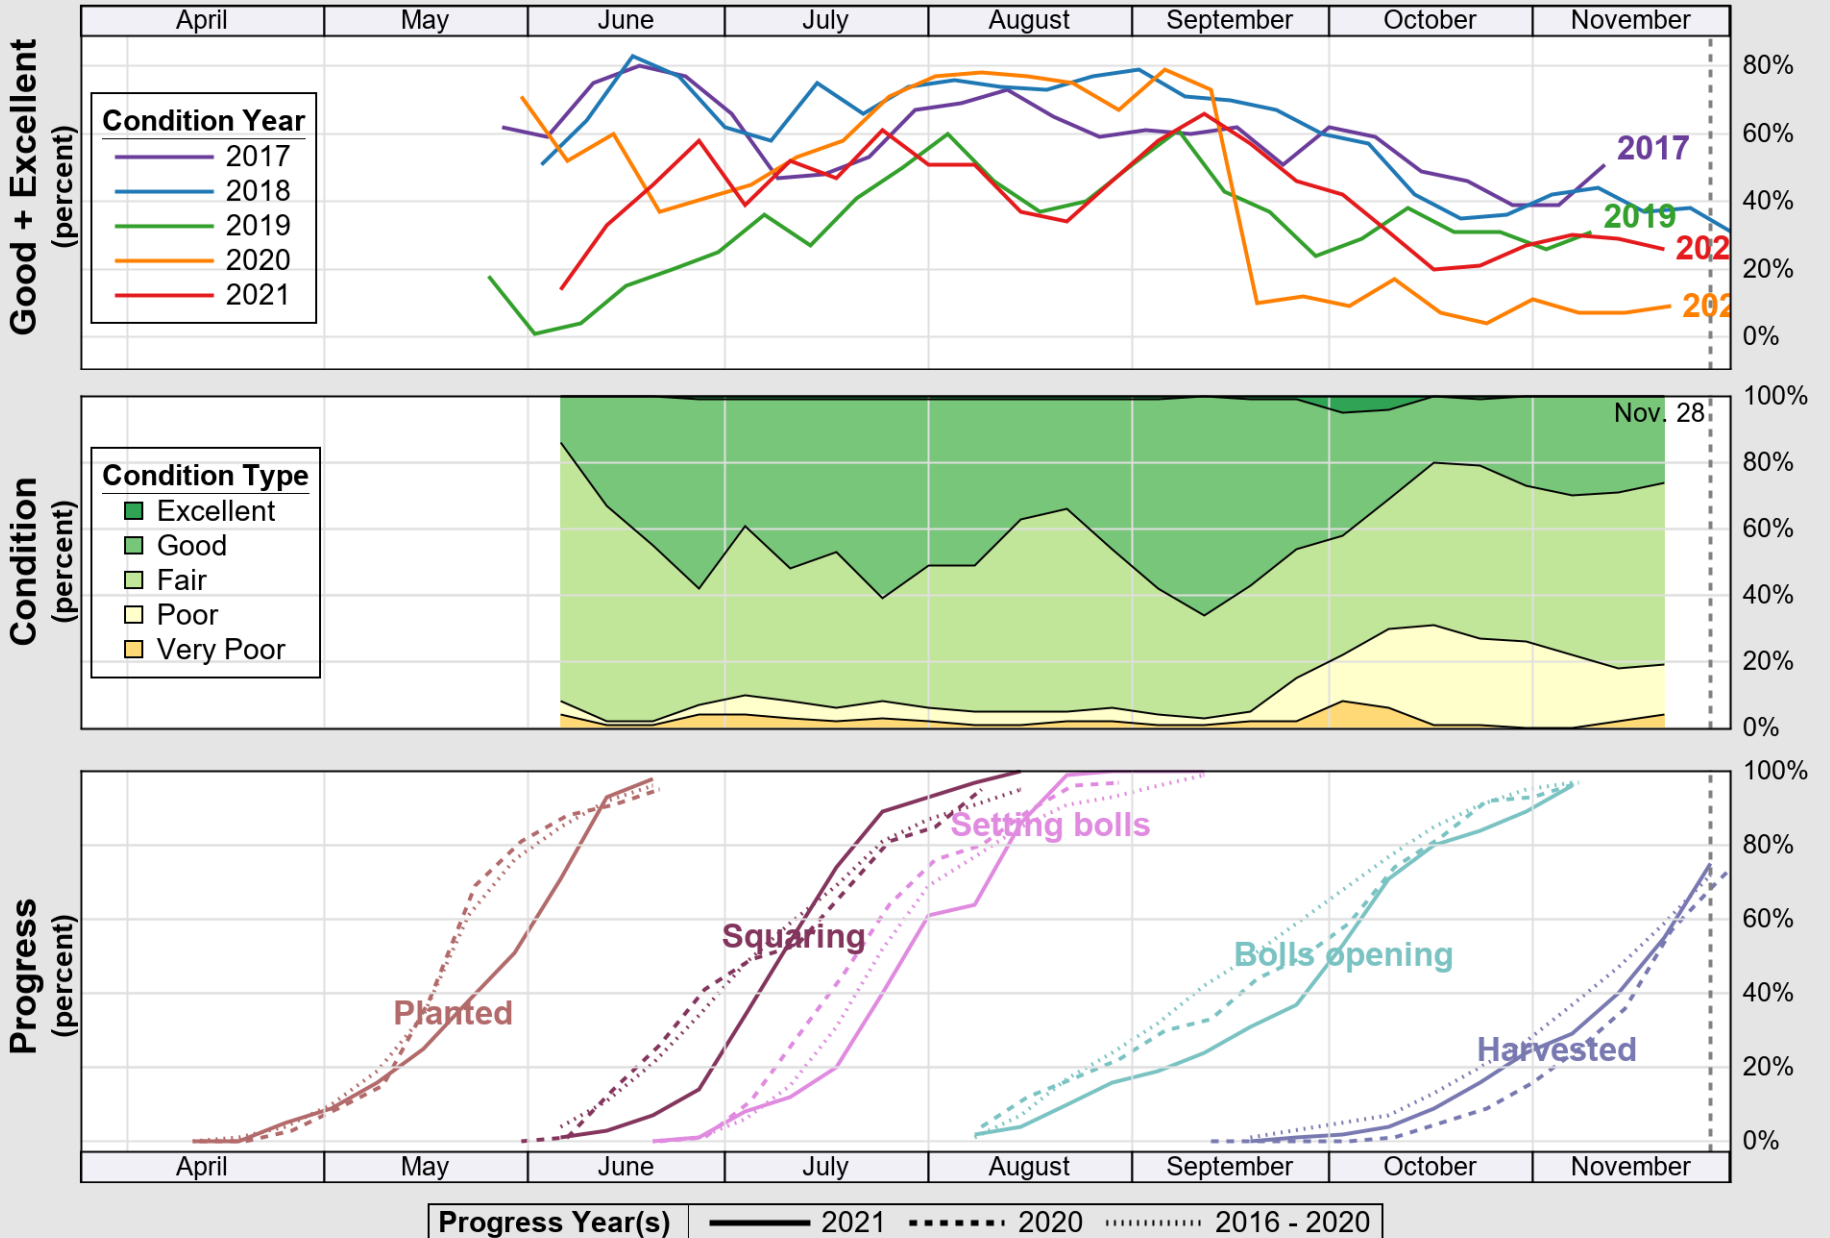

USDA

Crop Progress and Condition: Cotton in Florida , 2021

NASS

Source: National Agricultural Statistics Service (NASS), Crop Progress Report

USDA

Crop Progress and Condition: Pasture and Range in Florida , 2021

NASS

Source: National Agricultural Statistics Service (NASS), Crop Progress Report

USDA

Crop Progress and Condition: Peanuts in Florida , 2021

NASS

Source: National Agricultural Statistics Service (NASS), Crop Progress Report