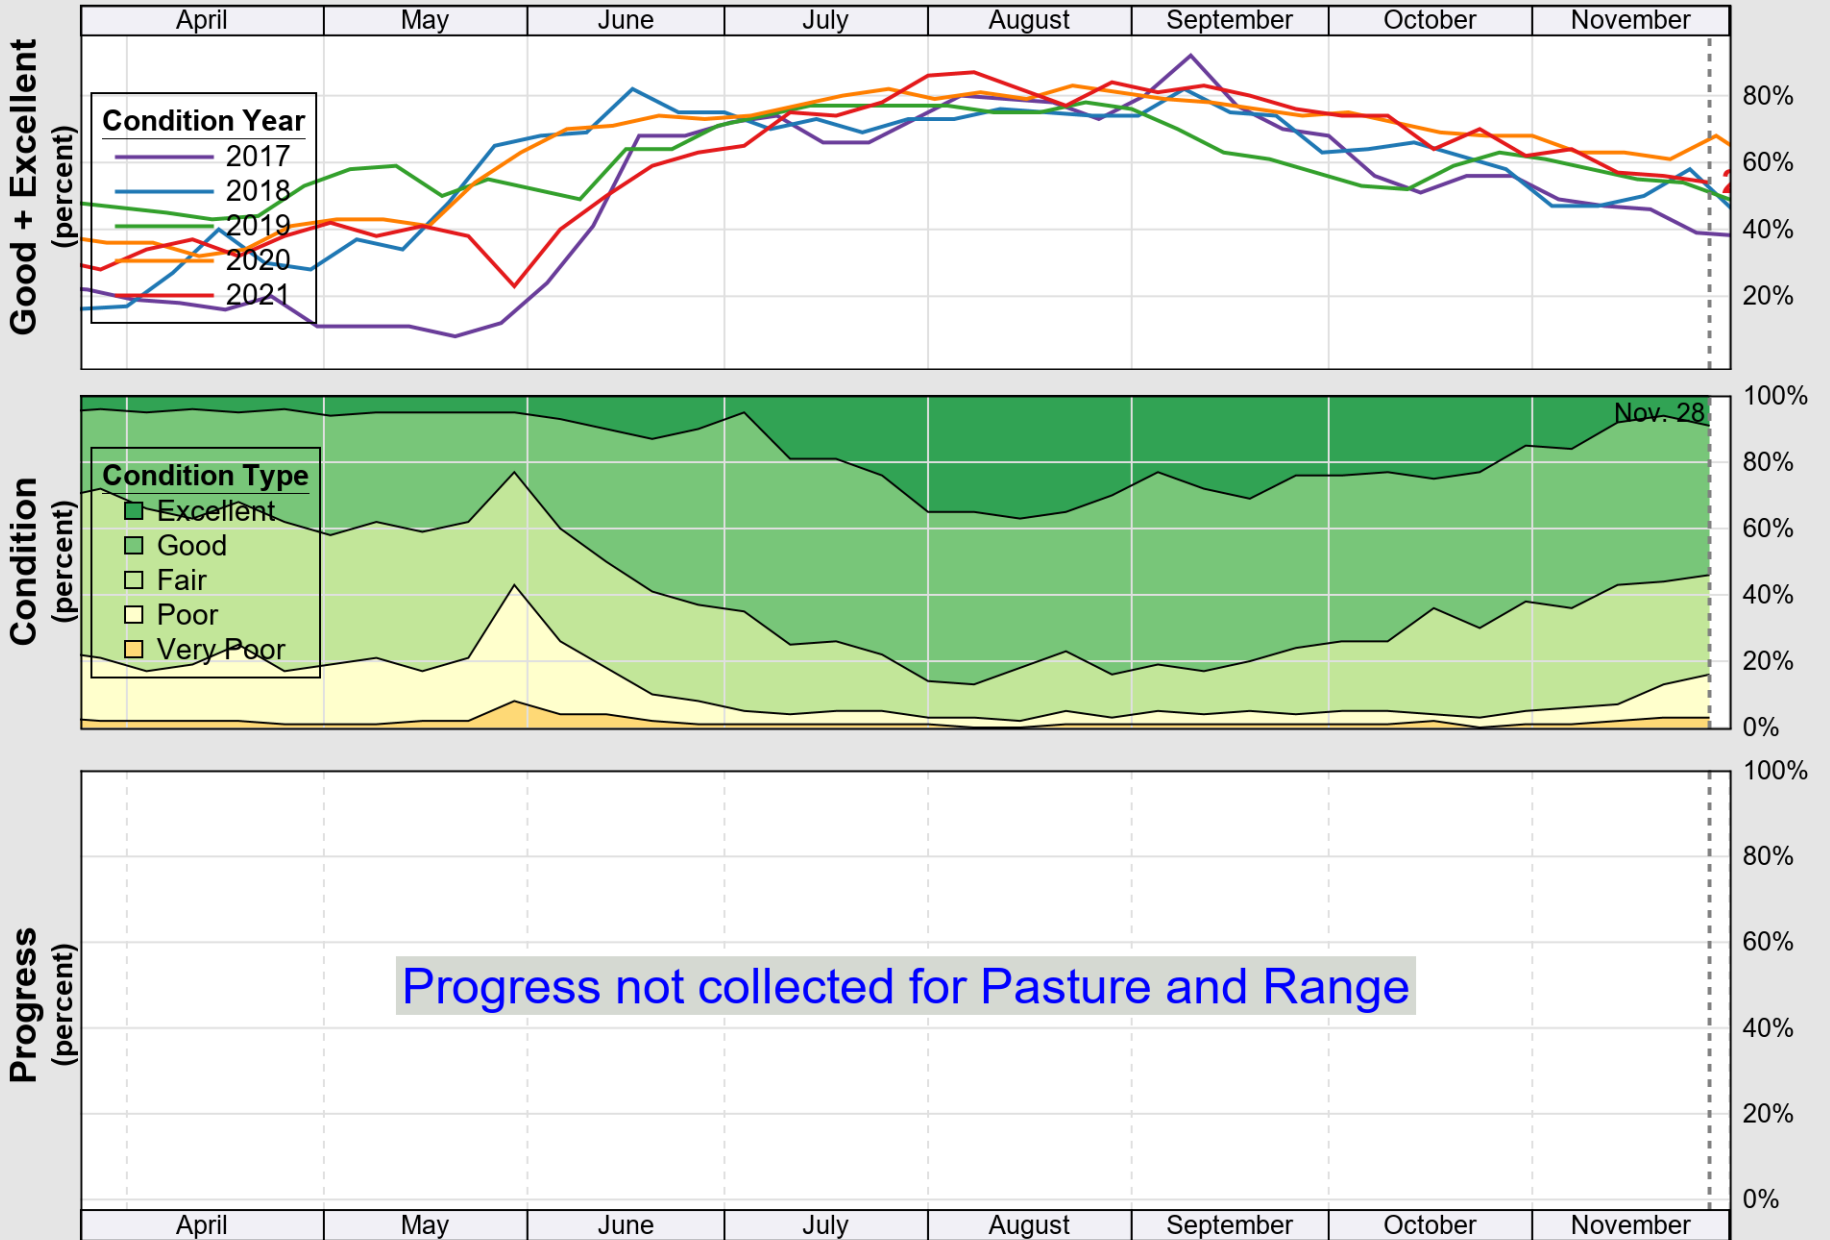

USDA

Crop Progress and Condition: Cotton in Florida , 2021

NASS

Source: National Agricultural Statistics Service (NASS), Crop Progress Report

USDA

Crop Progress and Condition: Pasture and Range in Florida , 2021

NASS

Source: National Agricultural Statistics Service (NASS), Crop Progress Report

USDA

Crop Progress and Condition: Peanuts in Florida , 2021

NASS

Source: National Agricultural Statistics Service (NASS), Crop Progress Report