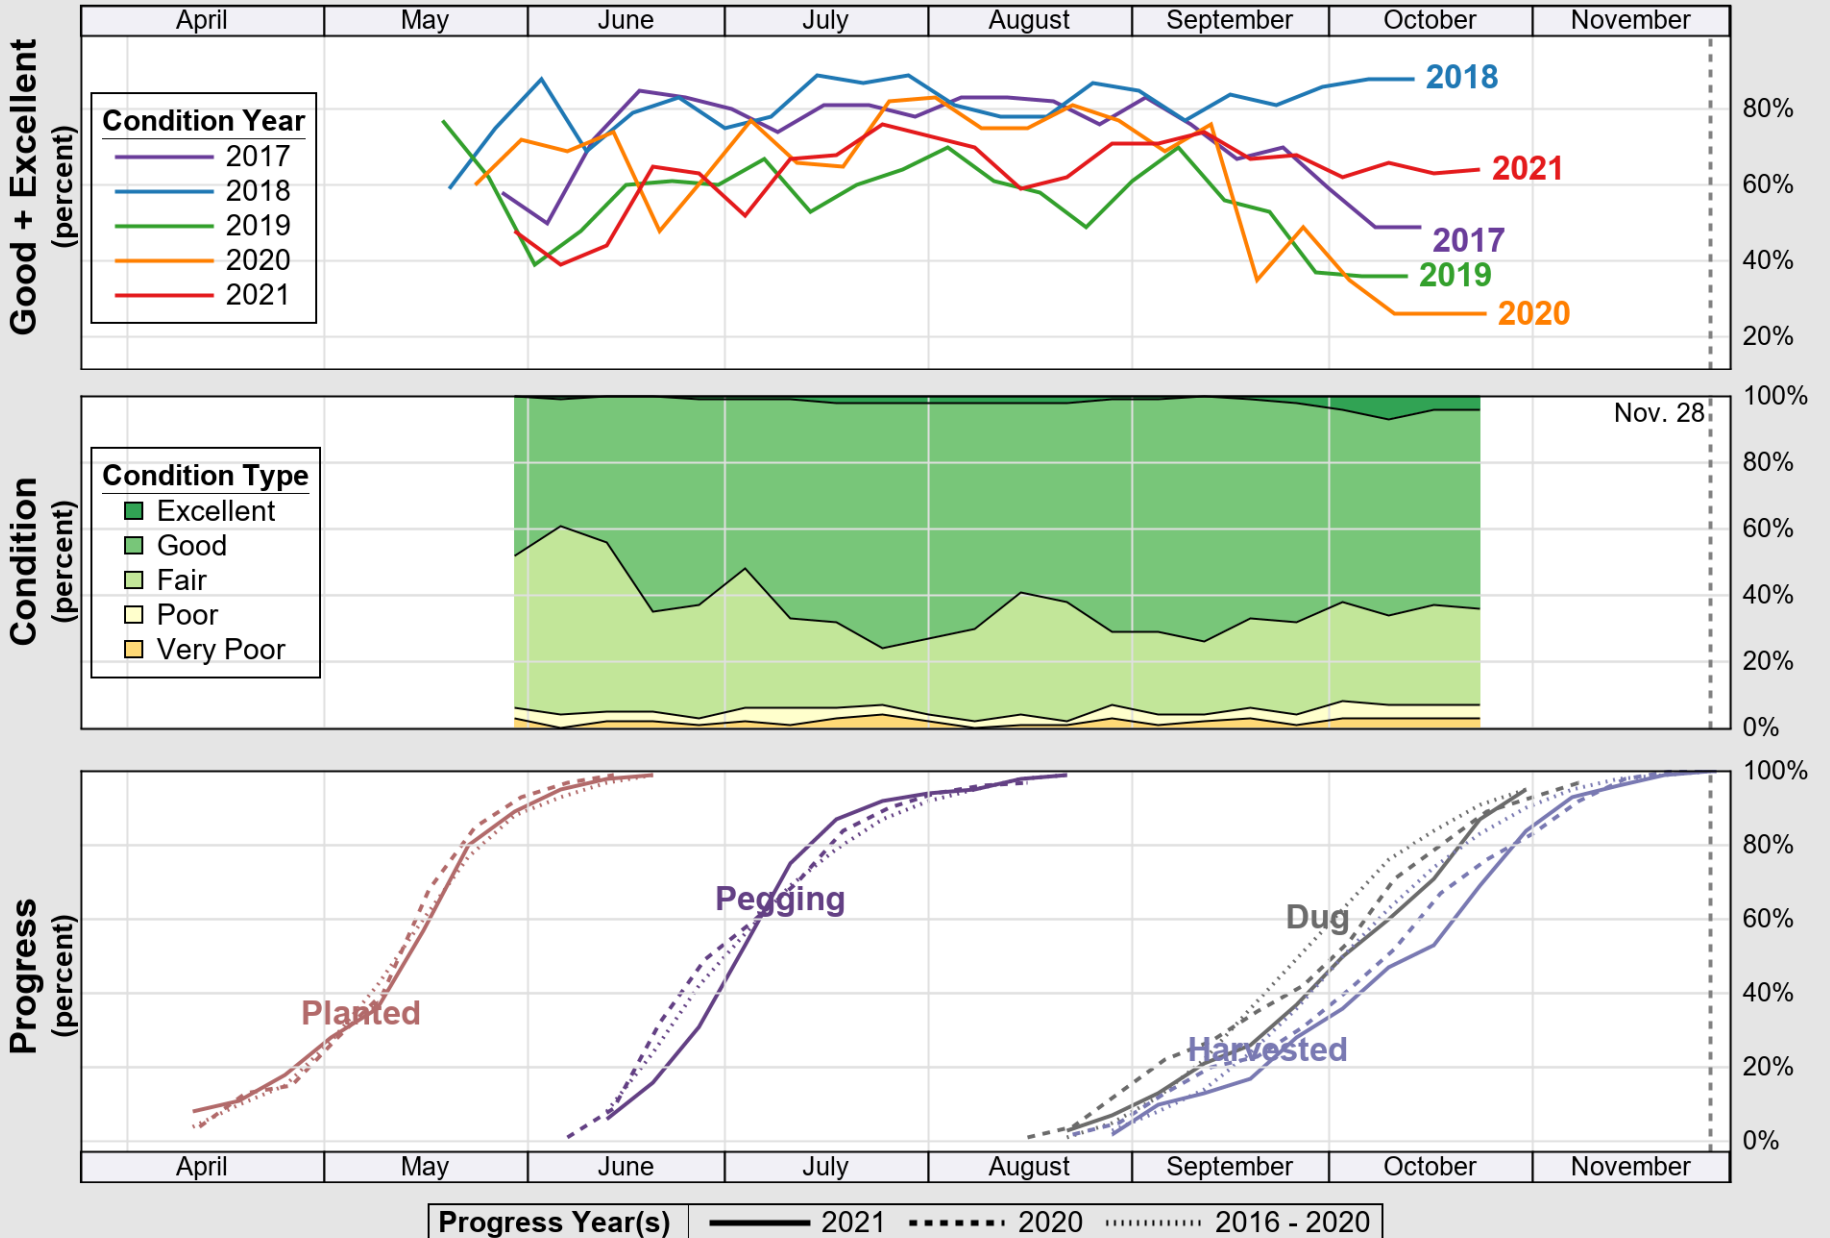

NASS

Source: National Agricultural Statistics Service (NASS), Crop Progress Report

USDA

Crop Progress and Condition: Peanuts in Florida , 2021

NASS

Source: National Agricultural Statistics Service (NASS), Crop Progress Report