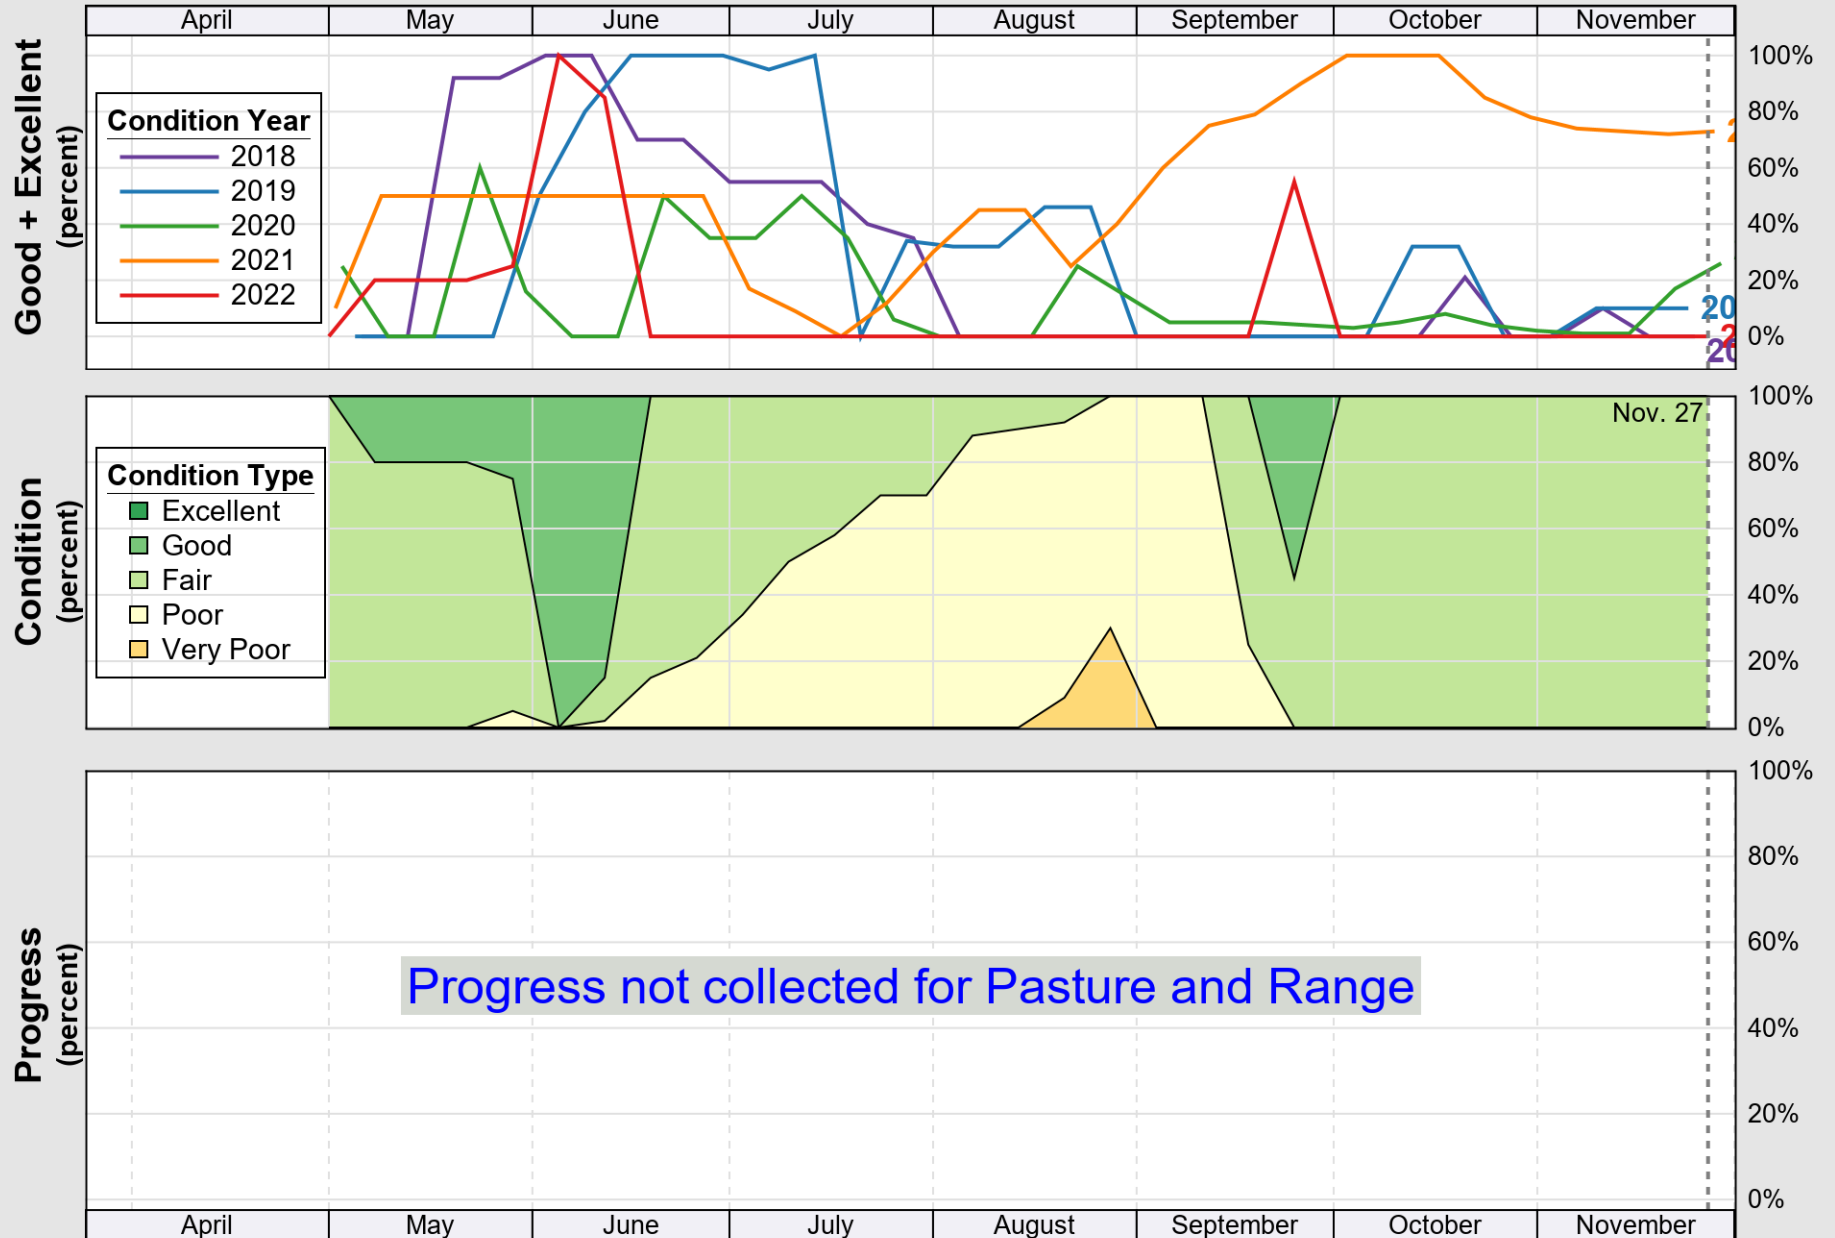

# Crop Progress and Condition: Corn in Connecticut , 2022

NASS

Source: National Agricultural Statistics Service (NASS), Crop Progress Report

USDA

# Crop Progress and Condition: Pasture and Range in Connecticut , 2022

NASS

Source: National Agricultural Statistics Service (NASS), Crop Progress Report