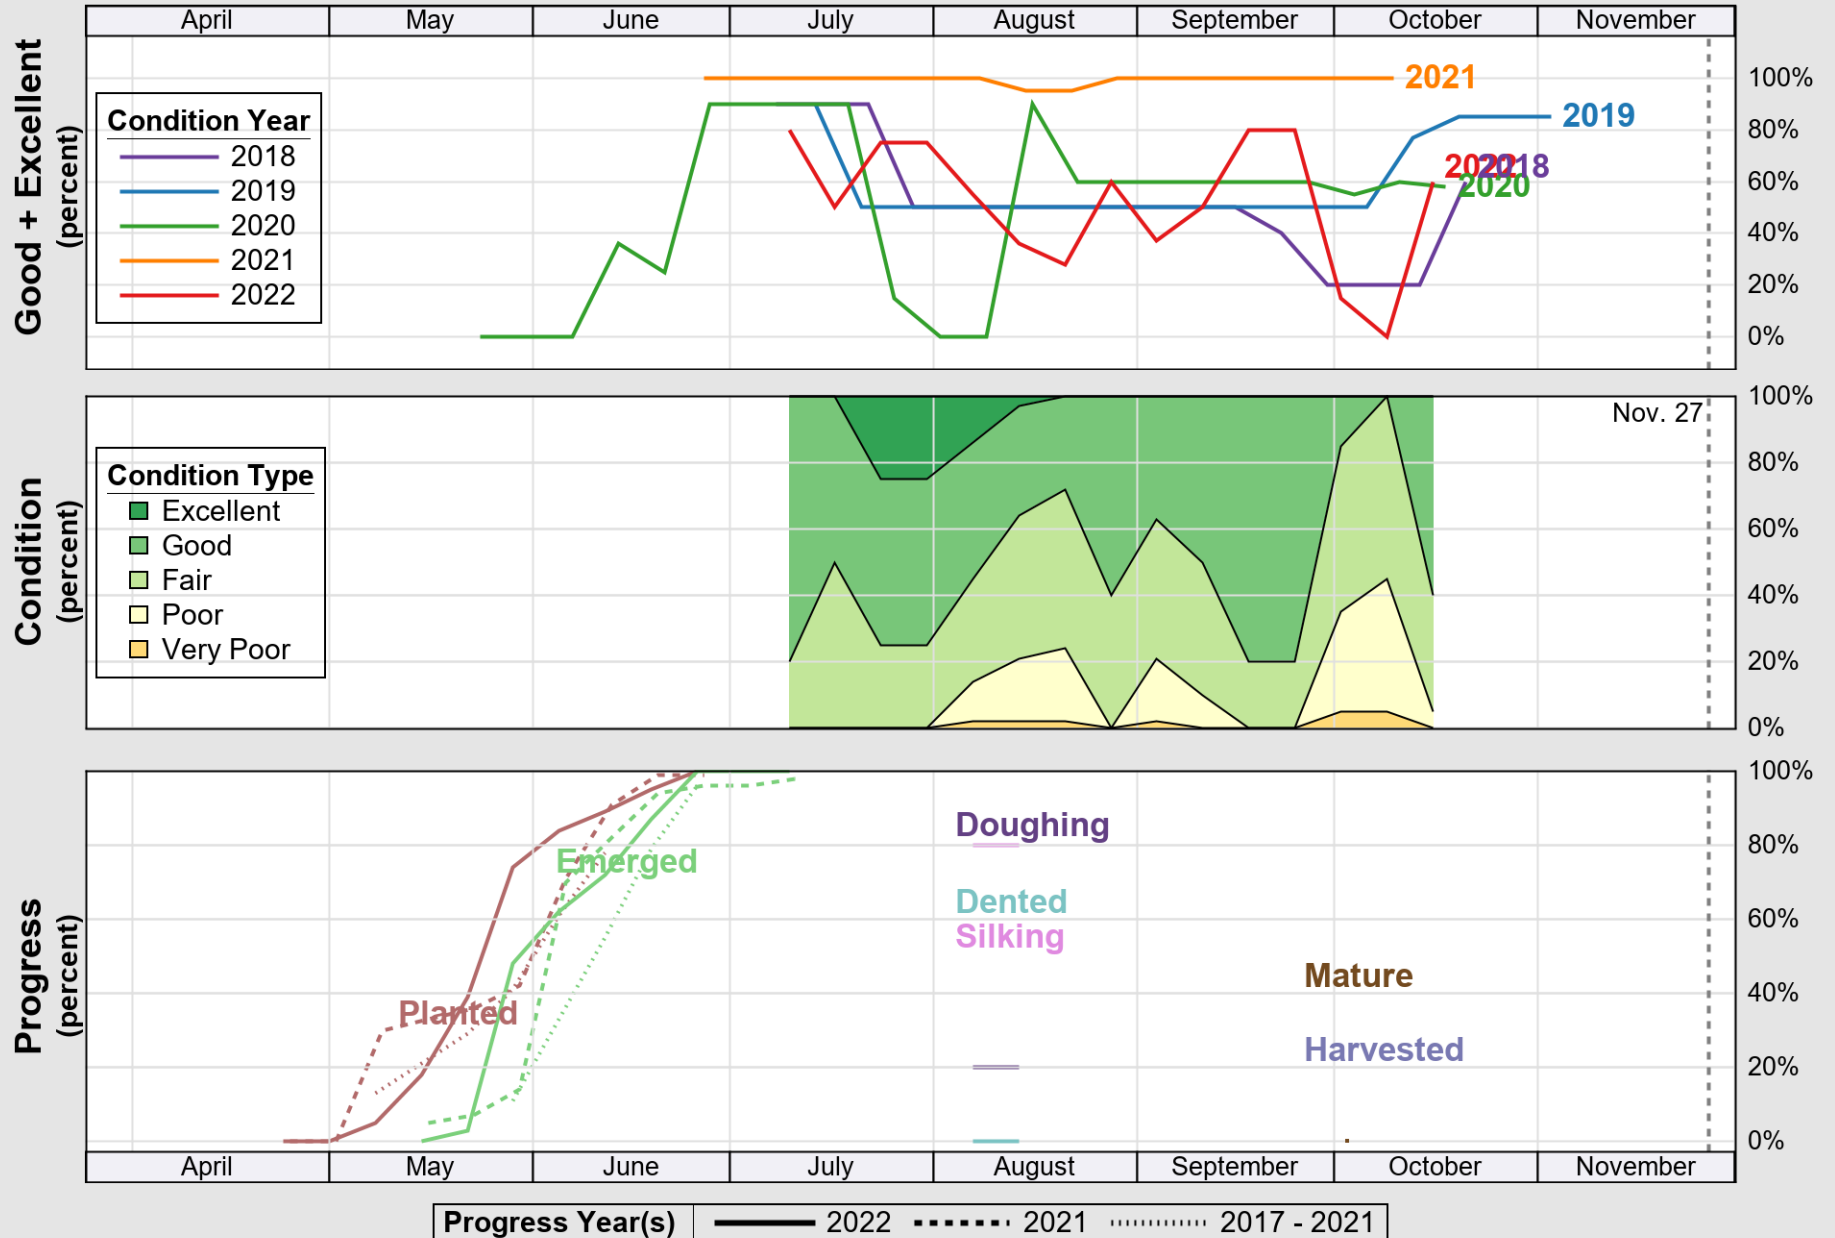

# Crop Progress and Condition: Corn in Connecticut , 2022

NASS

Source: National Agricultural Statistics Service (NASS), Crop Progress Report

USDA

# Crop Progress and Condition: Pasture and Range in Connecticut , 2022

NASS

Source: National Agricultural Statistics Service (NASS), Crop Progress Report