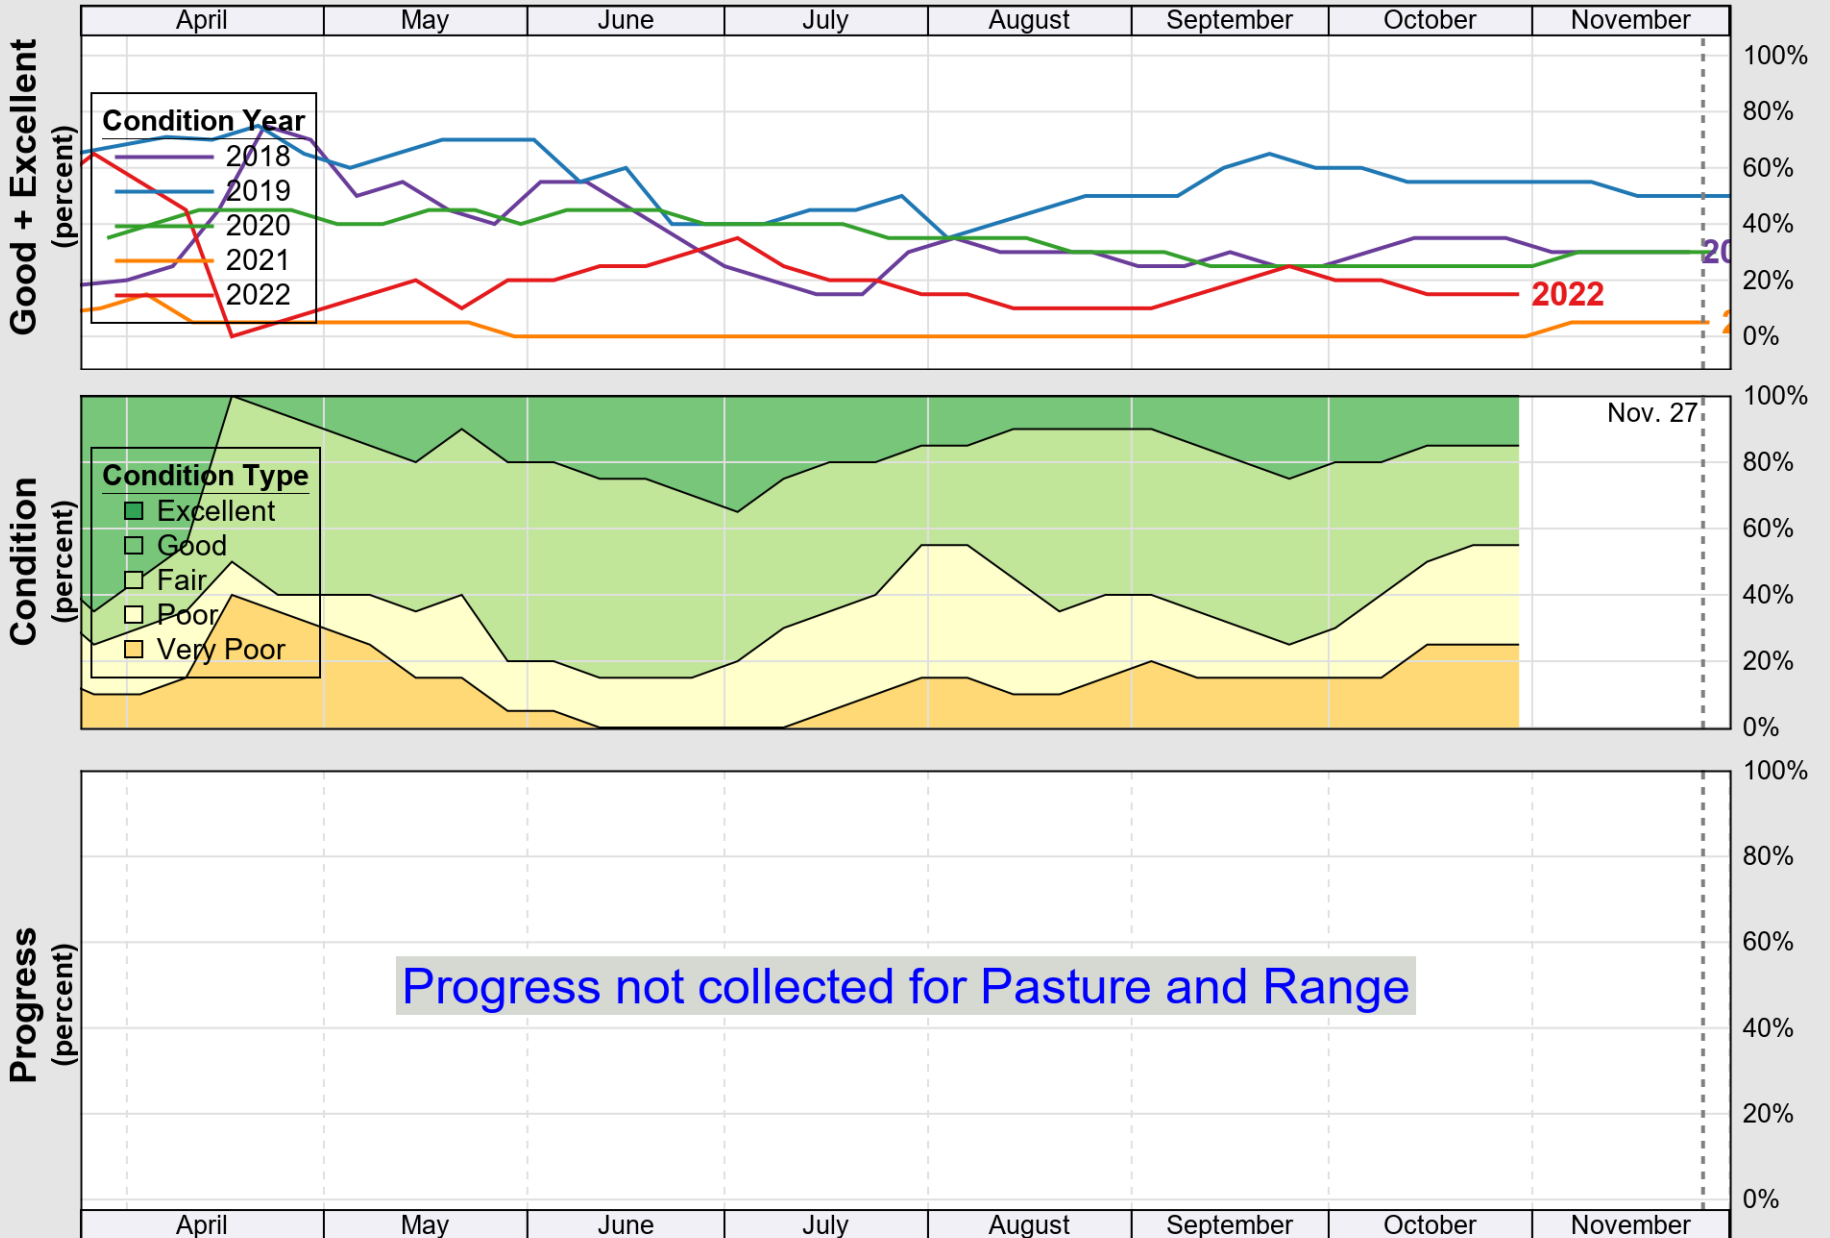

USDA

Crop Progress and Condition: Pasture and Range in Nevada, 2022

NASS

Source: National Agricultural Statistics Service (NASS), Crop Progress Report