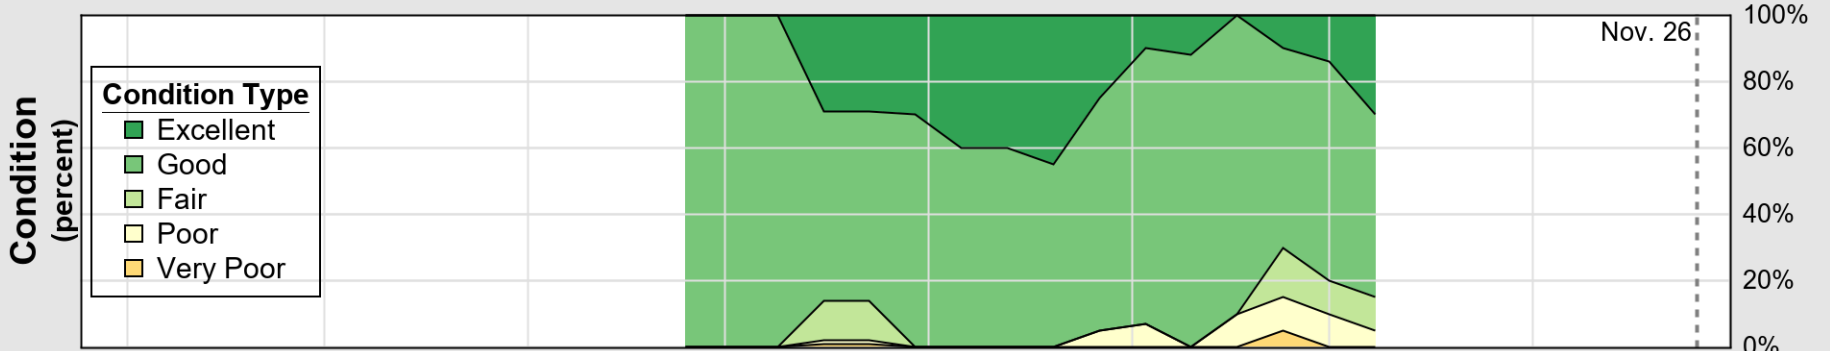

USDA

Crop Progress and Condition: Corn in Connecticut , 2023

NASS

Progress Year(s) ——— 2023 2022 2018 - 2022

Source: National Agricultural Statistics Service (NASS), Crop Progress Report

USDA

Crop Progress and Condition: Pasture and Range in Connecticut , 2023