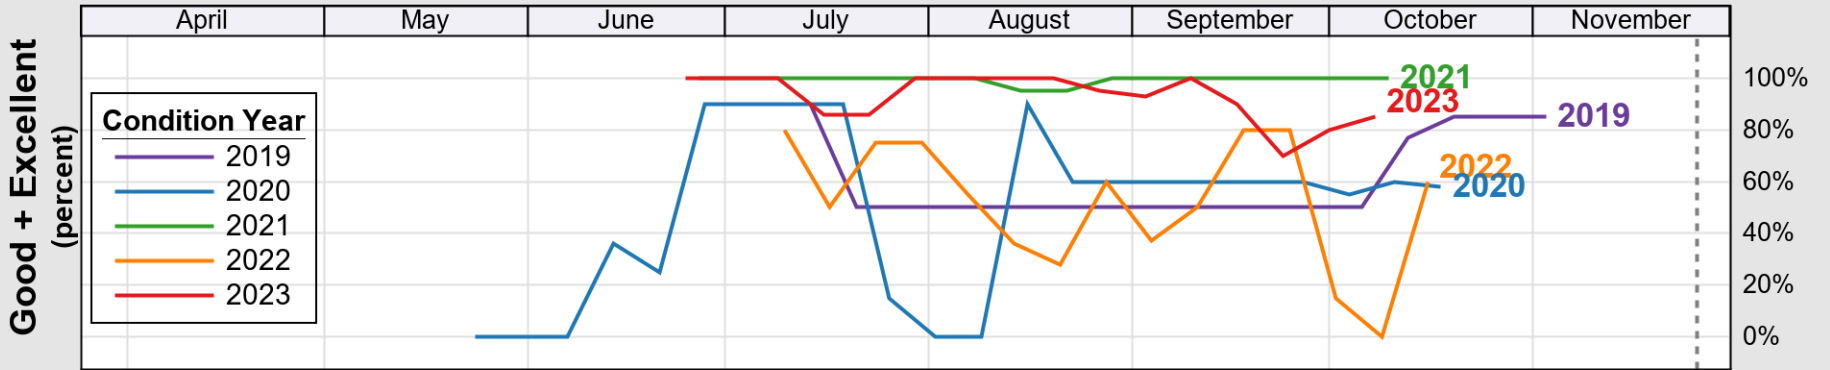

USDA

Crop Progress and Condition: Corn in Connecticut , 2023

NASS

Progress Year(s) ——— 2023 2022 2018 - 2022

Source: National Agricultural Statistics Service (NASS), Crop Progress Report

USDA

Crop Progress and Condition: Pasture and Range in Connecticut , 2023