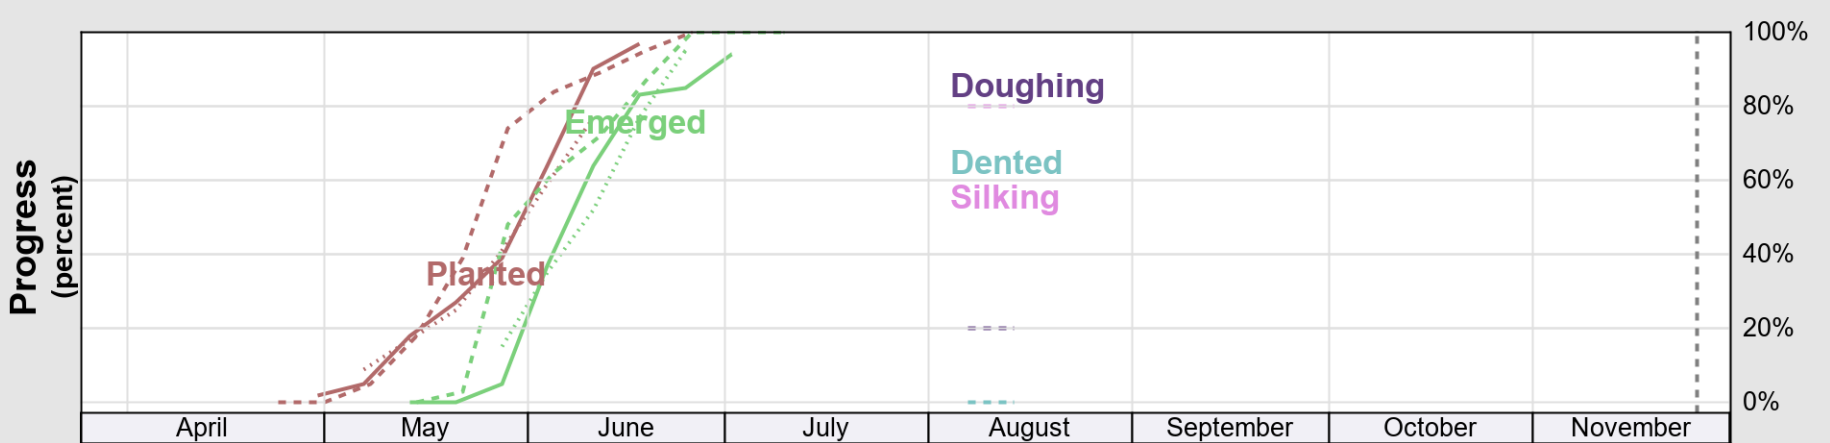

USDA

Crop Progress and Condition: Corn in Connecticut , 2023

NASS

Progress Year(s) ——— 2023 2022 2018 - 2022

Source: National Agricultural Statistics Service (NASS), Crop Progress Report

USDA

Crop Progress and Condition: Pasture and Range in Connecticut , 2023