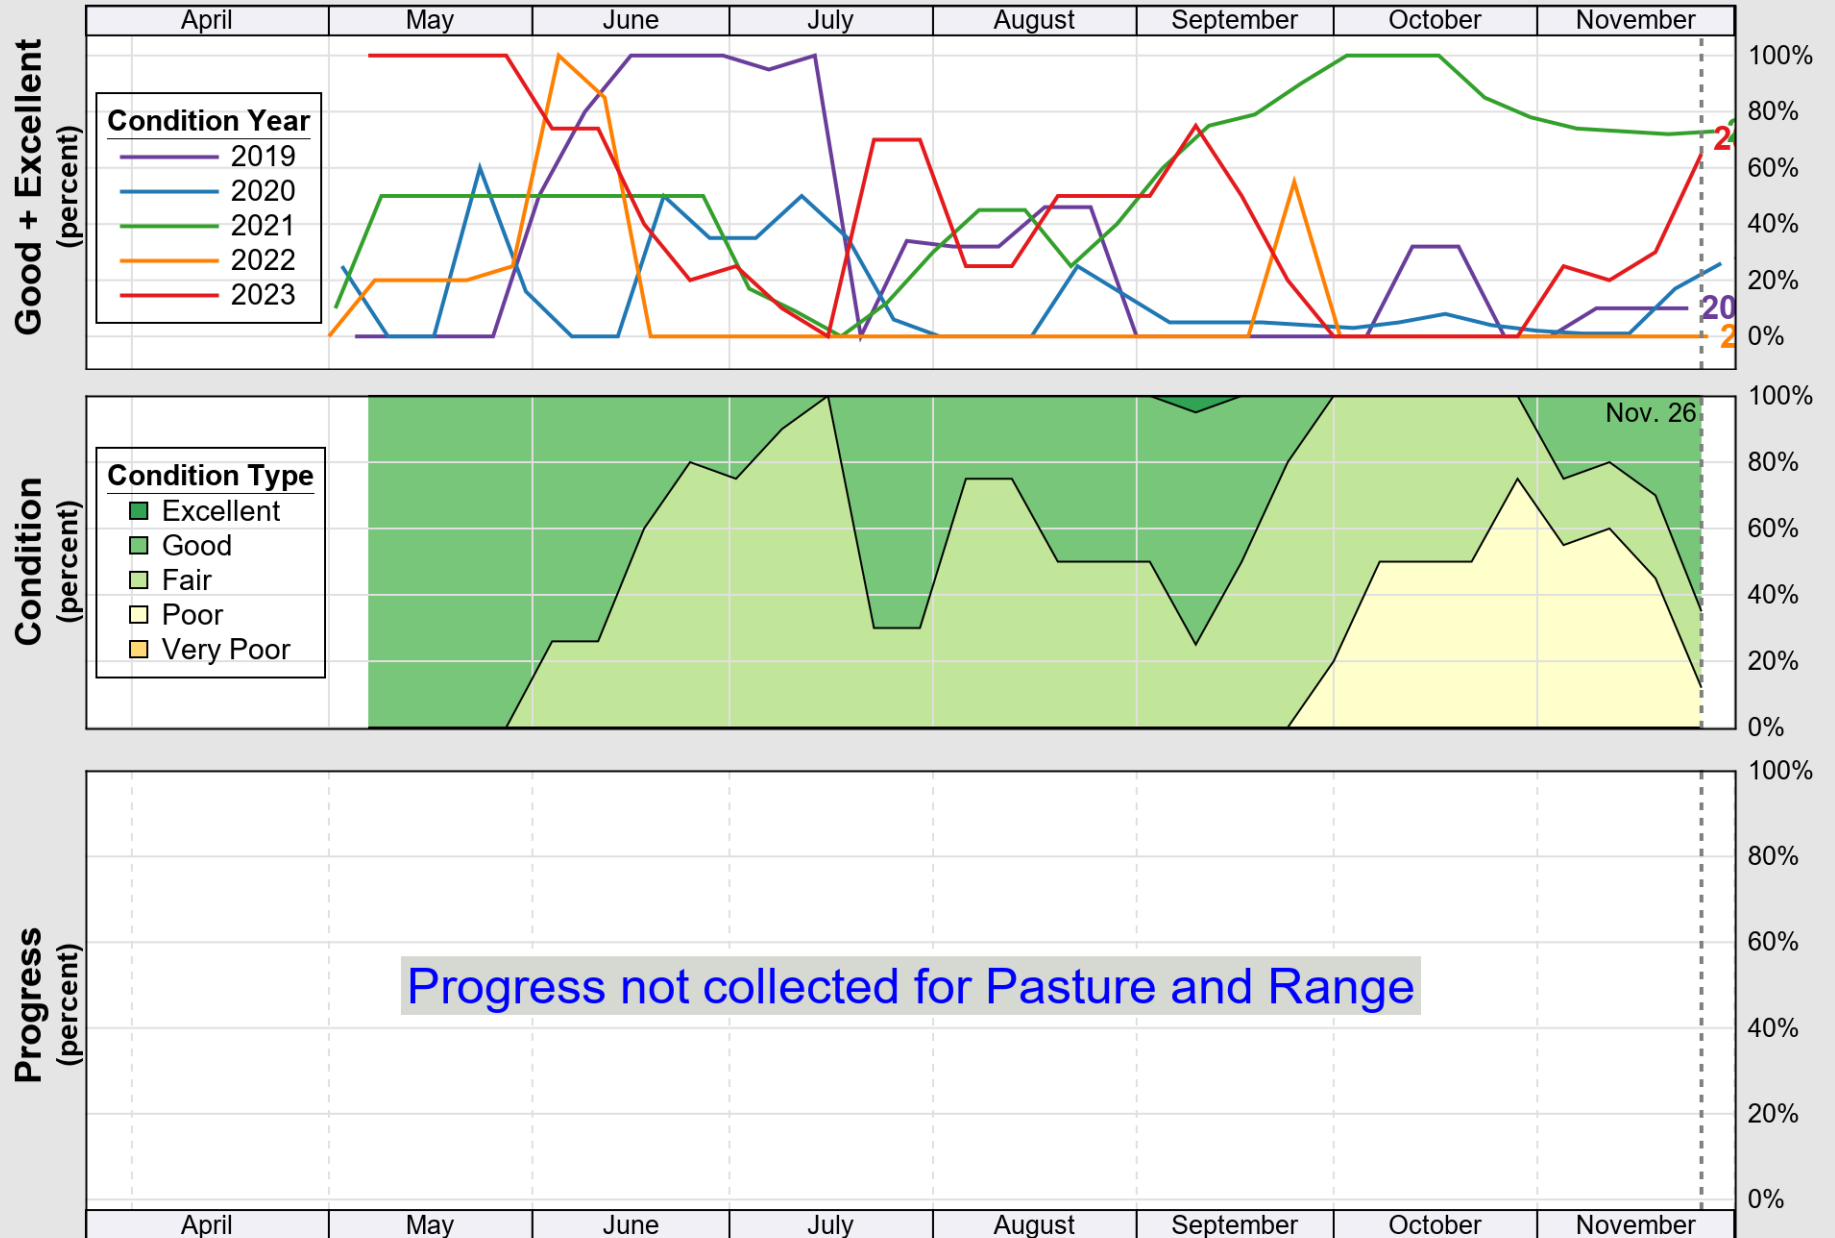

USDA

Crop Progress and Condition: Corn in Connecticut , 2023

NASS

Progress Year(s) ——— 2023 2022 2018 - 2022

Source: National Agricultural Statistics Service (NASS), Crop Progress Report

USDA

Crop Progress and Condition: Pasture and Range in Connecticut , 2023

NASS

Source: National Agricultural Statistics Service (NASS), Crop Progress Report