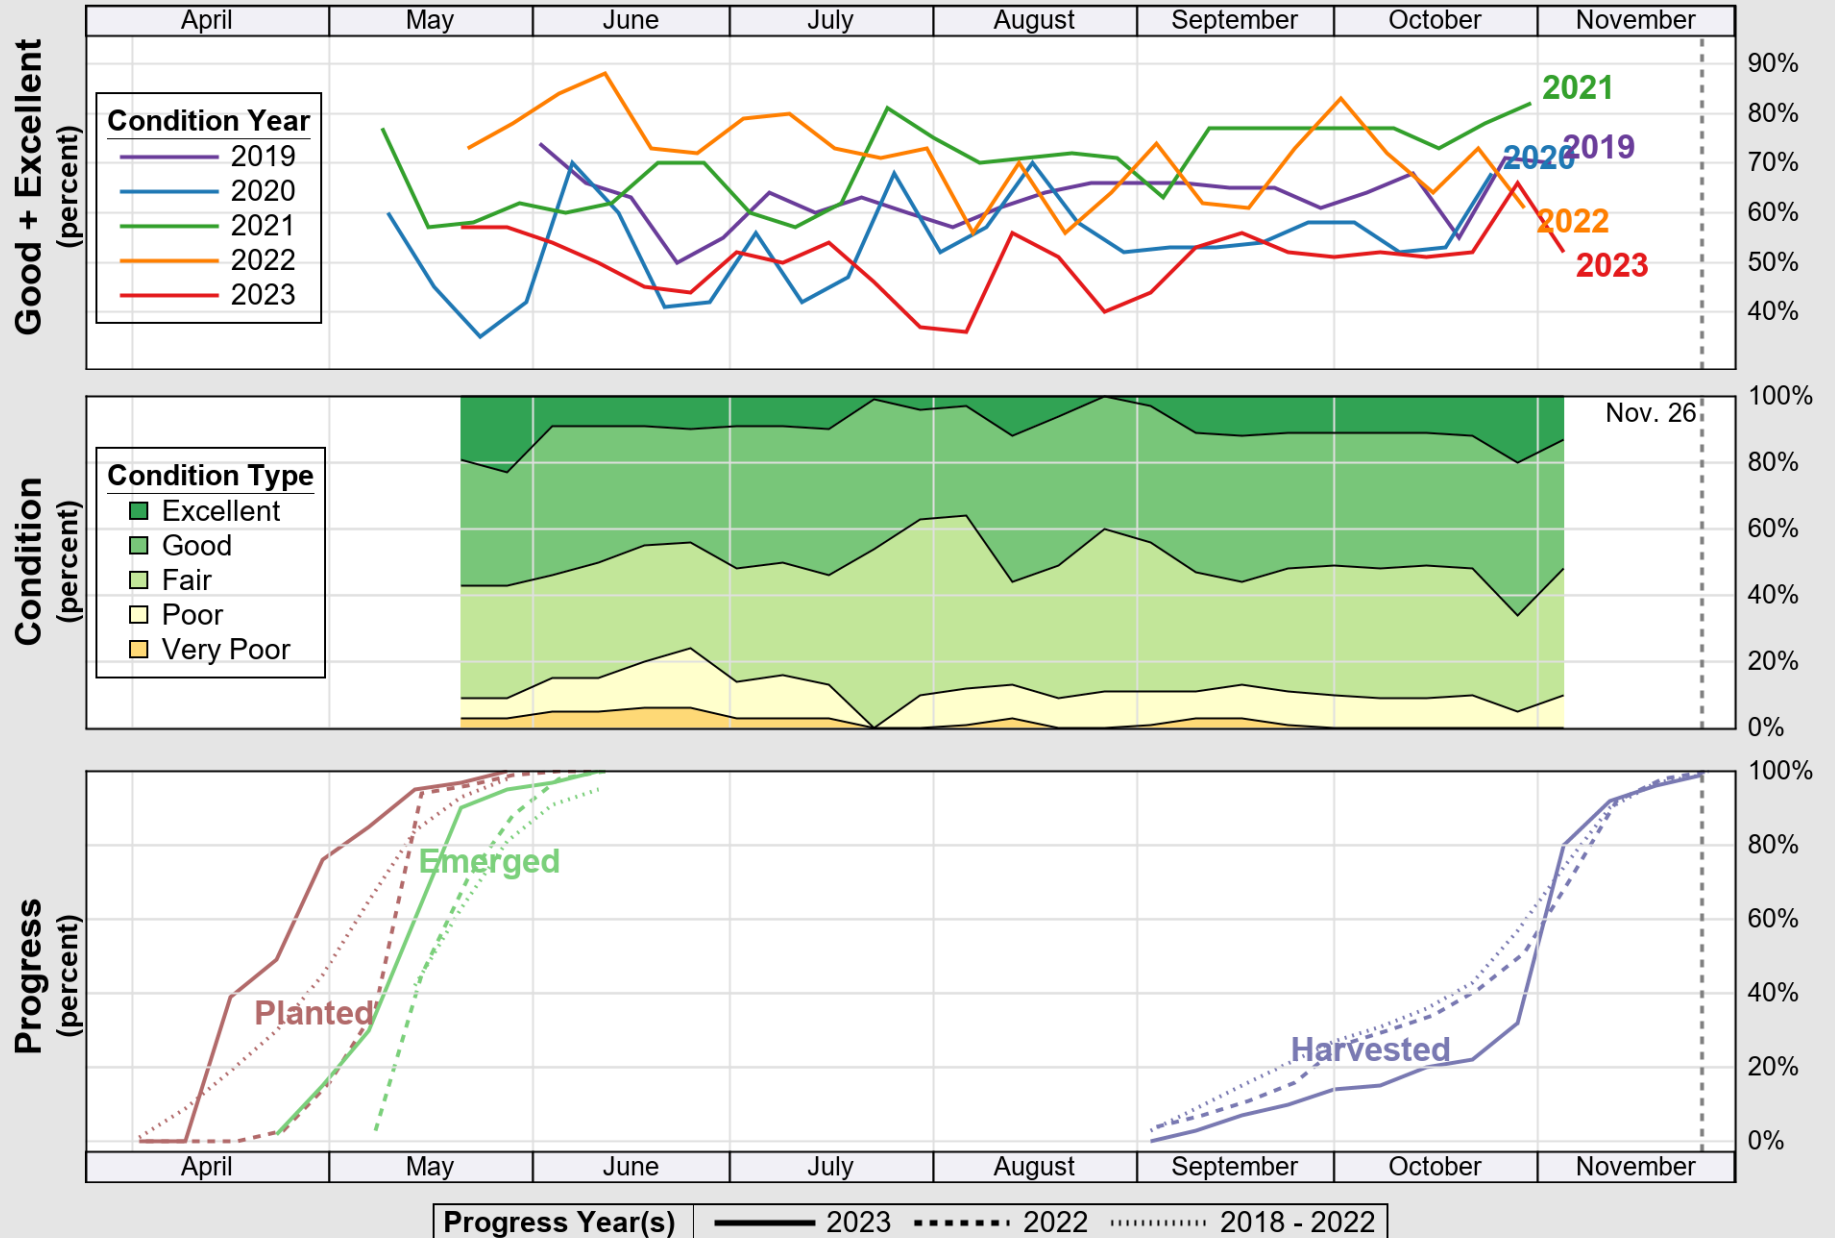

USDA

Crop Progress and Condition: Corn in Michigan , 2023

NASS

Source: National Agricultural Statistics Service (NASS), Crop Progress Report

USDA

Crop Progress and Condition: Oats in Michigan , 2023

NASS

Source: National Agricultural Statistics Service (NASS), Crop Progress Report

USDA

Crop Progress and Condition: Pasture and Range in Michigan , 2023

NASS

Source: National Agricultural Statistics Service (NASS), Crop Progress Report

USDA

Crop Progress and Condition: Soybeans in Michigan , 2023

NASS

Source: National Agricultural Statistics Service (NASS), Crop Progress Report

USDA

Crop Progress and Condition: Sugar Beets in Michigan , 2023

NASS

Source: National Agricultural Statistics Service (NASS), Crop Progress Report

USDA

Crop Progress and Condition: Winter Wheat in Michigan , 2023

NASS

Source: National Agricultural Statistics Service (NASS), Crop Progress Report