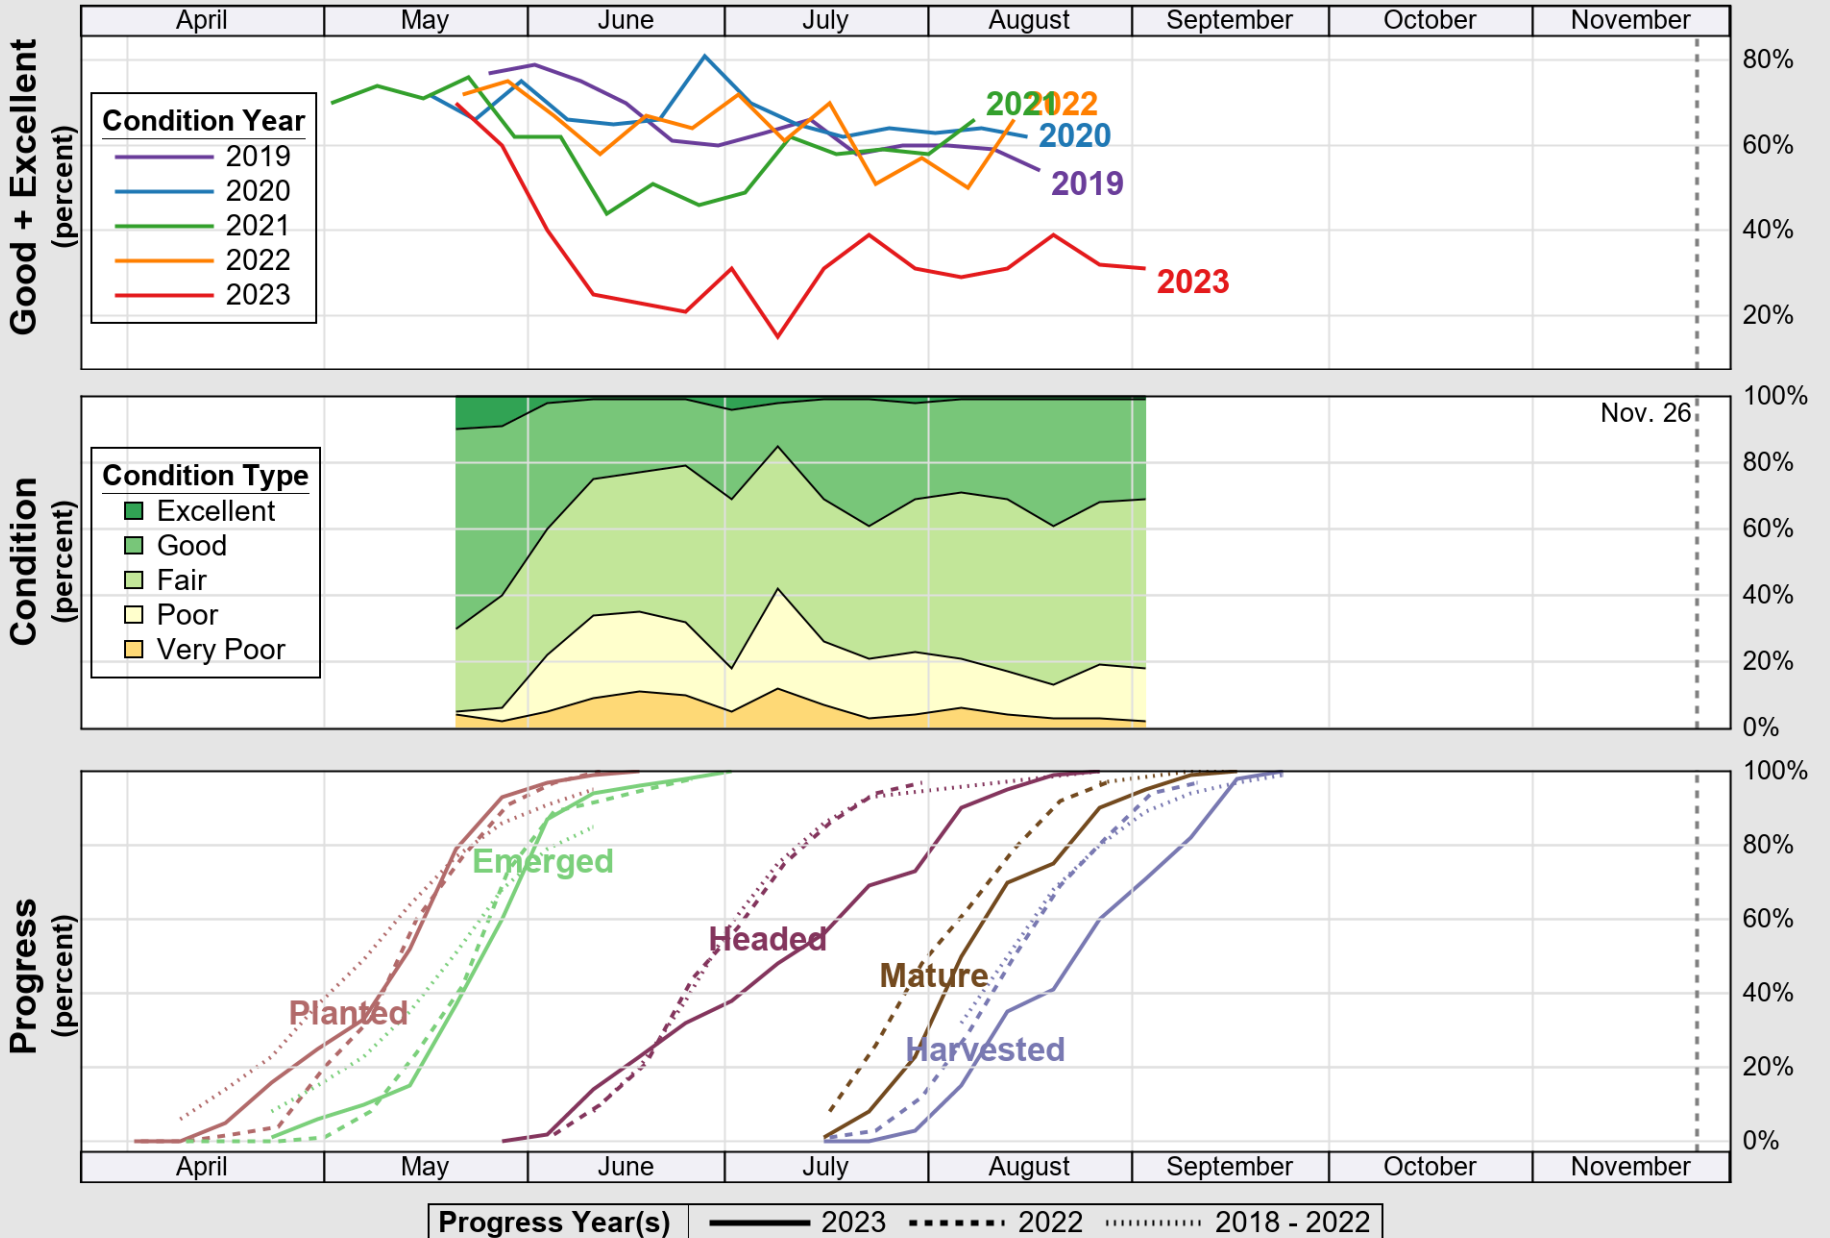

USDA

Crop Progress and Condition: Corn in Michigan , 2023

NASS

Source: National Agricultural Statistics Service (NASS), Crop Progress Report

USDA

Crop Progress and Condition: Oats in Michigan , 2023

NASS

Source: National Agricultural Statistics Service (NASS), Crop Progress Report

USDA

Crop Progress and Condition: Pasture and Range in Michigan , 2023

NASS

Source: National Agricultural Statistics Service (NASS), Crop Progress Report

USDA

Crop Progress and Condition: Soybeans in Michigan , 2023

NASS

Source: National Agricultural Statistics Service (NASS), Crop Progress Report

USDA

Crop Progress and Condition: Sugar Beets in Michigan , 2023

NASS

Source: National Agricultural Statistics Service (NASS), Crop Progress Report

USDA

Crop Progress and Condition: Winter Wheat in Michigan , 2023

NASS

Source: National Agricultural Statistics Service (NASS), Crop Progress Report