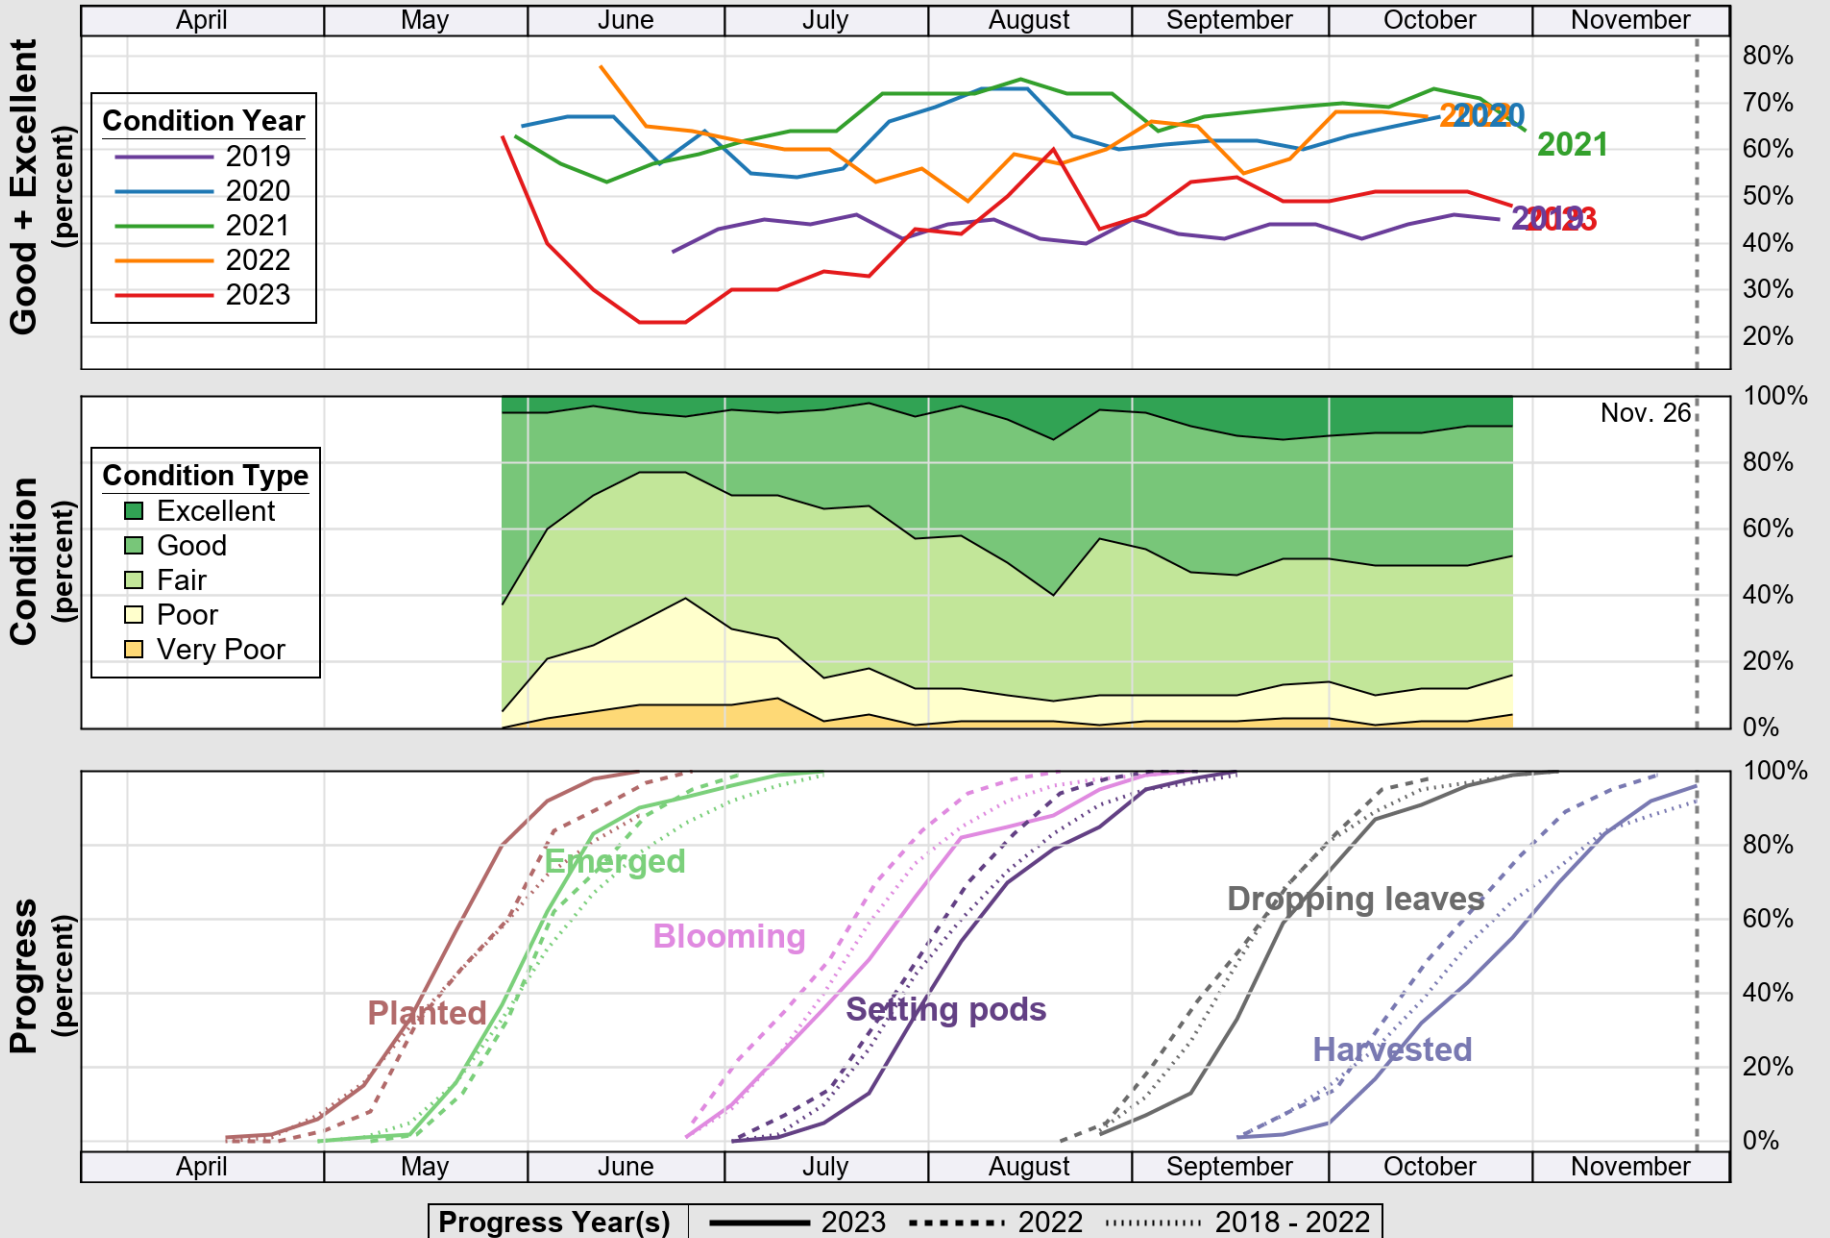

USDA

Crop Progress and Condition: Corn in Michigan , 2023

NASS

Source: National Agricultural Statistics Service (NASS), Crop Progress Report

USDA

Crop Progress and Condition: Oats in Michigan , 2023

NASS

Source: National Agricultural Statistics Service (NASS), Crop Progress Report

USDA

Crop Progress and Condition: Pasture and Range in Michigan , 2023

NASS

Source: National Agricultural Statistics Service (NASS), Crop Progress Report

USDA

Crop Progress and Condition: Soybeans in Michigan , 2023

NASS

Source: National Agricultural Statistics Service (NASS), Crop Progress Report

USDA

Crop Progress and Condition: Sugar Beets in Michigan , 2023

NASS

Source: National Agricultural Statistics Service (NASS), Crop Progress Report

USDA

Crop Progress and Condition: Winter Wheat in Michigan , 2023

NASS

Source: National Agricultural Statistics Service (NASS), Crop Progress Report