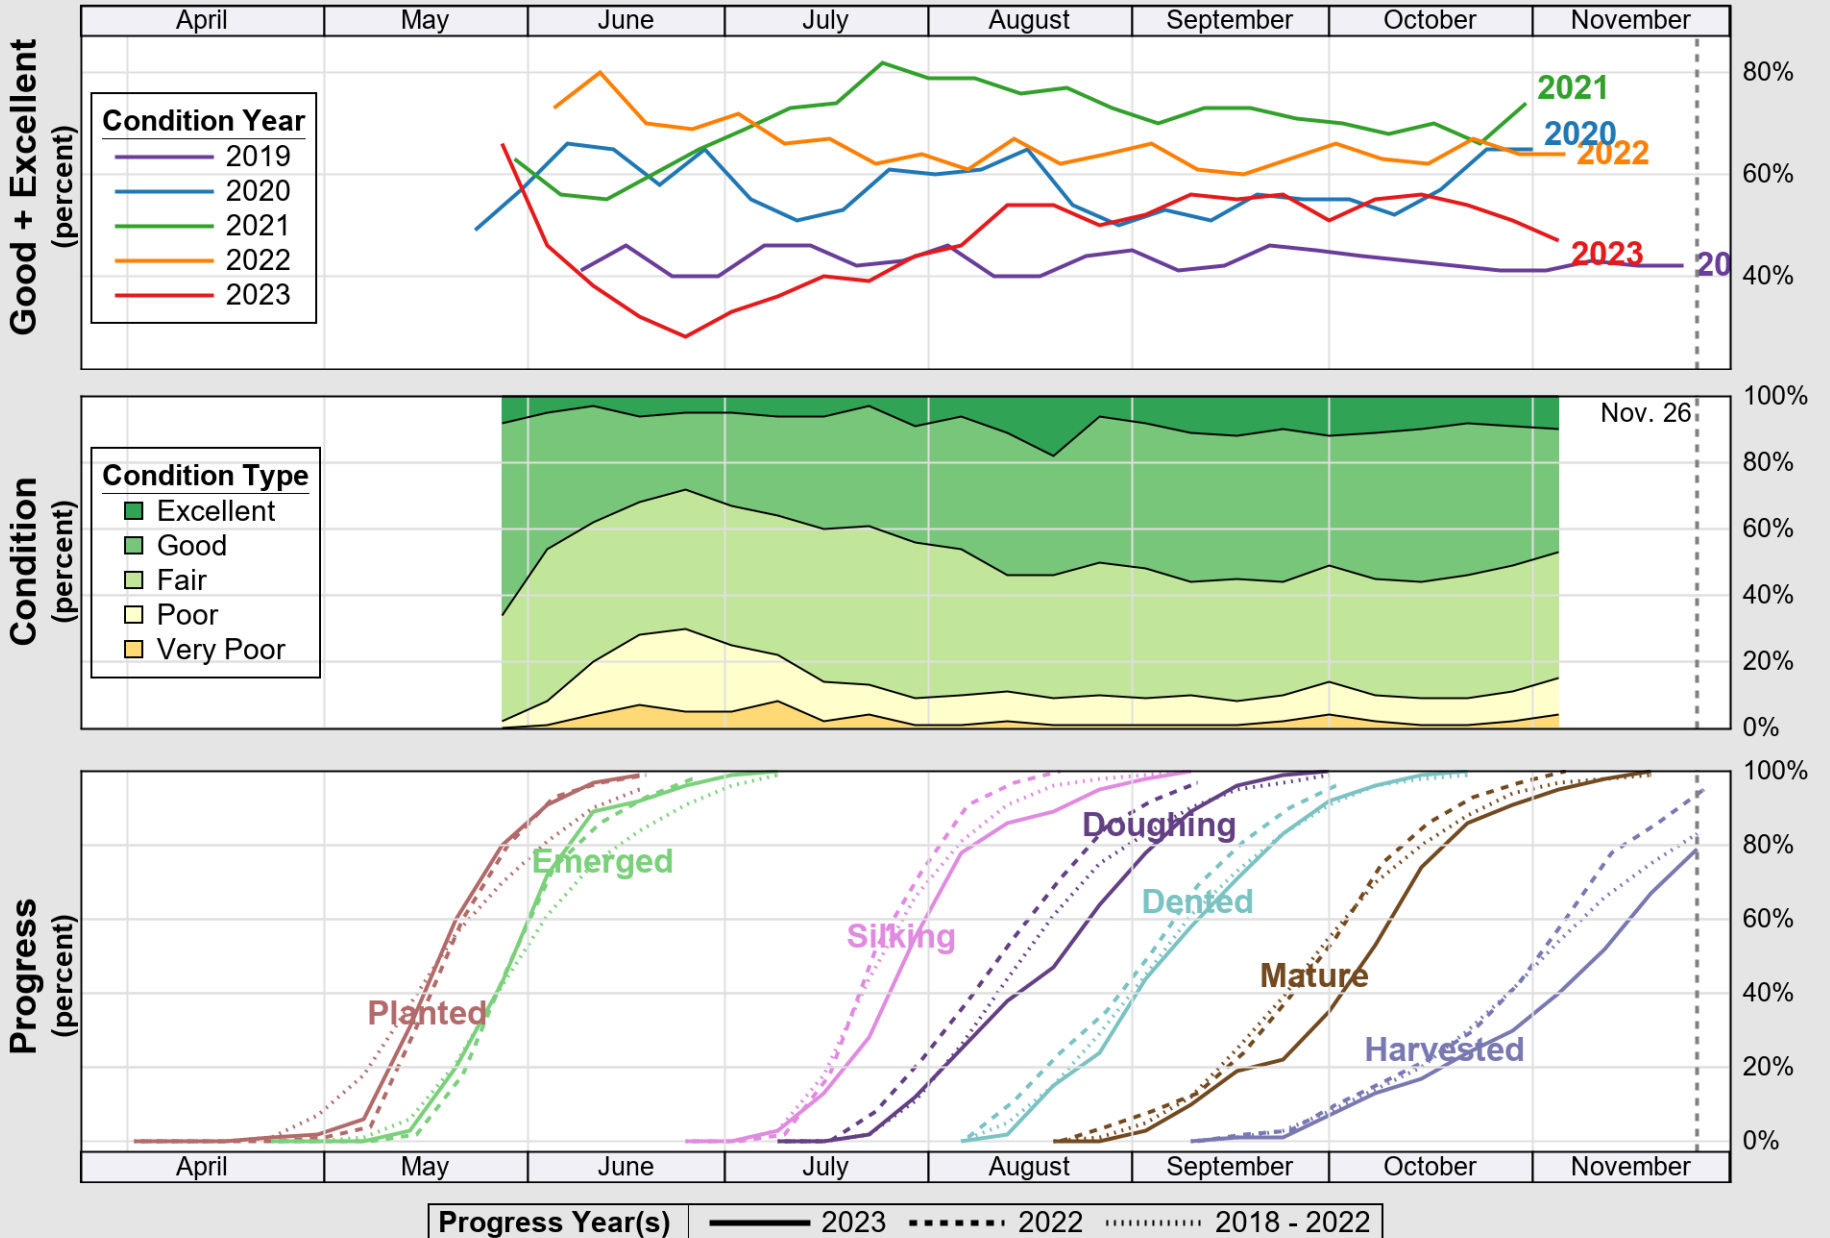

USDA

Crop Progress and Condition: Corn in Michigan , 2023

NASS

Source: National Agricultural Statistics Service (NASS), Crop Progress Report

USDA

Crop Progress and Condition: Oats in Michigan , 2023

NASS

Source: National Agricultural Statistics Service (NASS), Crop Progress Report

USDA

Crop Progress and Condition: Pasture and Range in Michigan , 2023

NASS

Source: National Agricultural Statistics Service (NASS), Crop Progress Report

USDA

Crop Progress and Condition: Soybeans in Michigan , 2023

NASS

Source: National Agricultural Statistics Service (NASS), Crop Progress Report

USDA

Crop Progress and Condition: Sugar Beets in Michigan , 2023

NASS

Source: National Agricultural Statistics Service (NASS), Crop Progress Report

USDA

Crop Progress and Condition: Winter Wheat in Michigan , 2023

NASS

Source: National Agricultural Statistics Service (NASS), Crop Progress Report