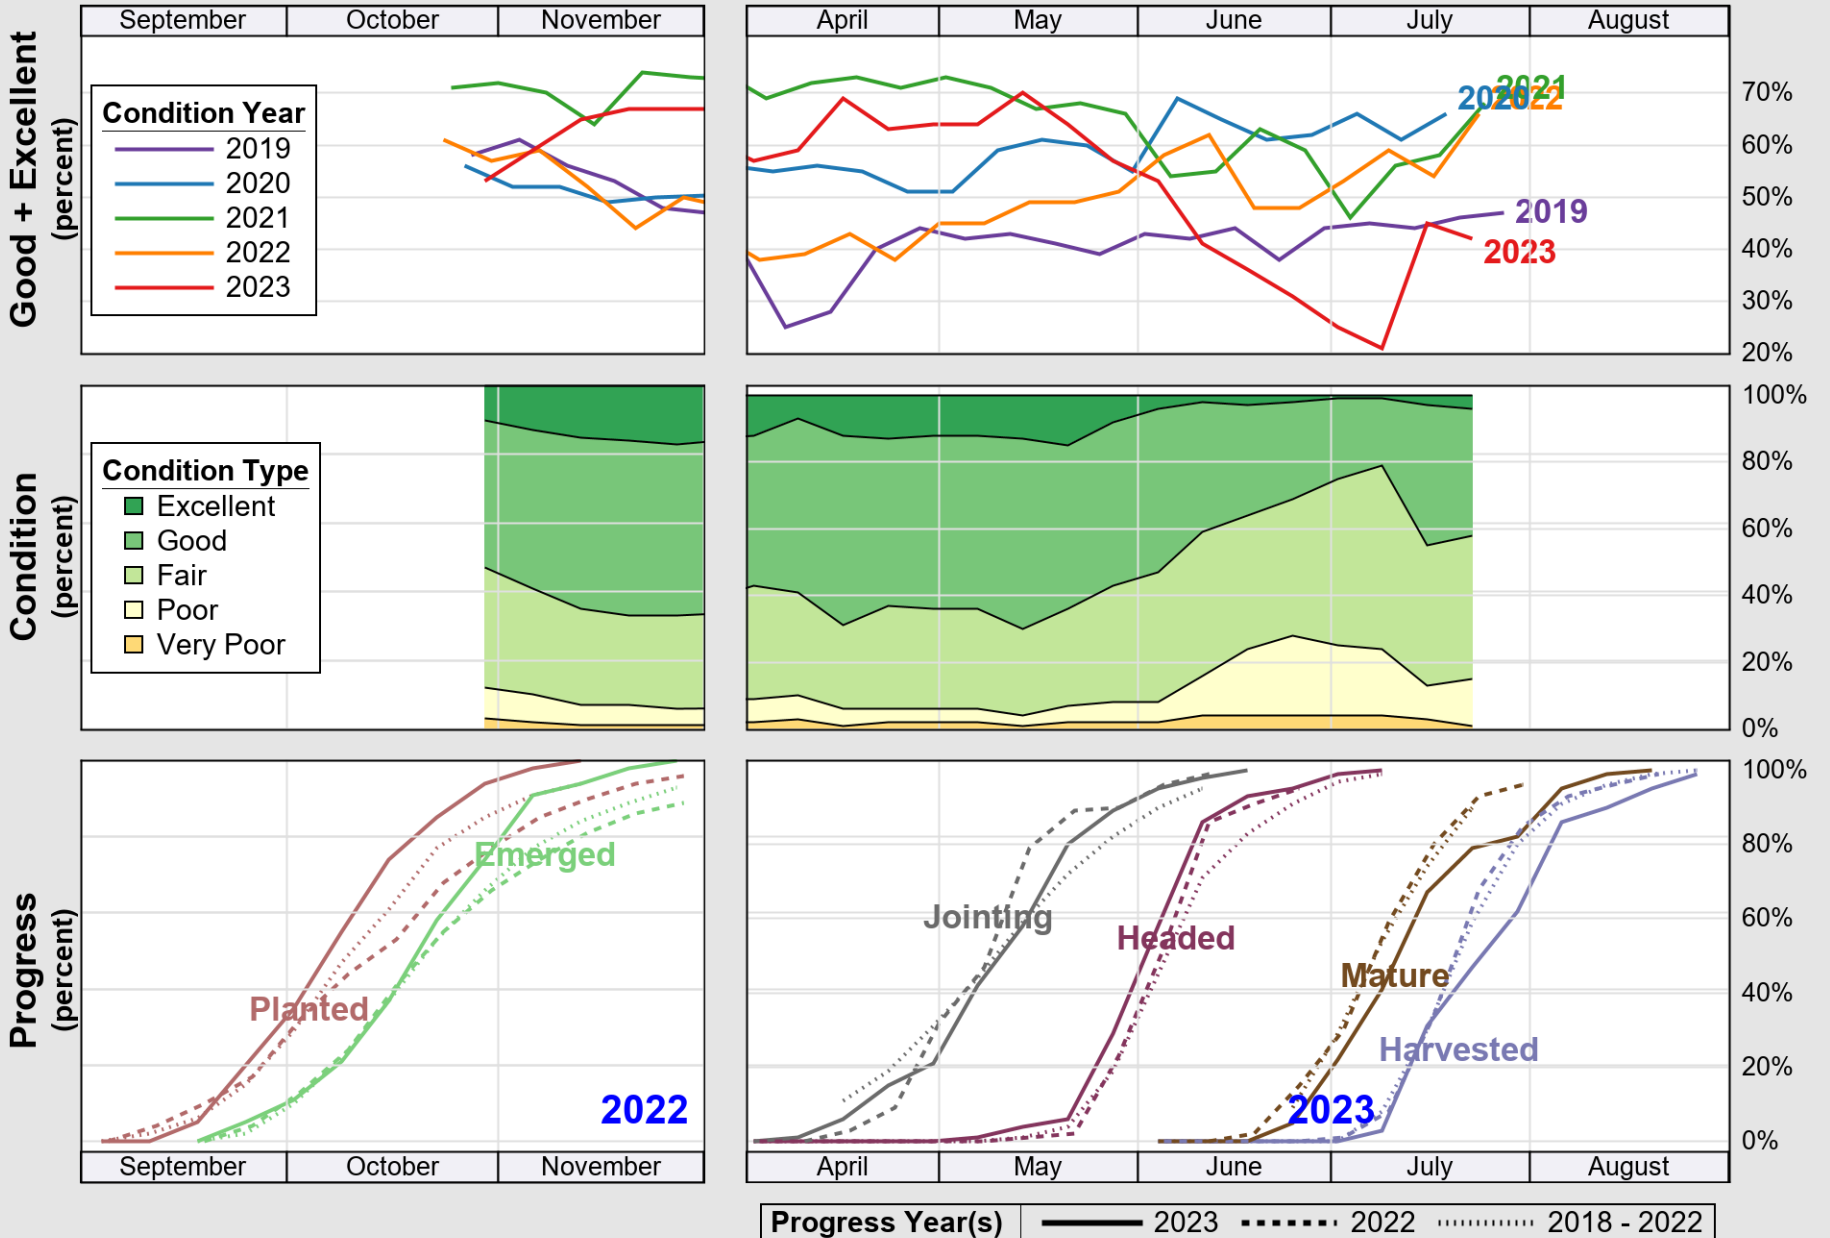

USDA

Crop Progress and Condition: Corn in Michigan , 2023

NASS

Source: National Agricultural Statistics Service (NASS), Crop Progress Report

USDA

Crop Progress and Condition: Oats in Michigan , 2023

NASS

Source: National Agricultural Statistics Service (NASS), Crop Progress Report

USDA

Crop Progress and Condition: Pasture and Range in Michigan , 2023

NASS

Source: National Agricultural Statistics Service (NASS), Crop Progress Report

USDA

Crop Progress and Condition: Soybeans in Michigan , 2023

NASS

Source: National Agricultural Statistics Service (NASS), Crop Progress Report

USDA

Crop Progress and Condition: Sugar Beets in Michigan , 2023

NASS

Source: National Agricultural Statistics Service (NASS), Crop Progress Report

USDA

Crop Progress and Condition: Winter Wheat in Michigan , 2023

NASS

Source: National Agricultural Statistics Service (NASS), Crop Progress Report