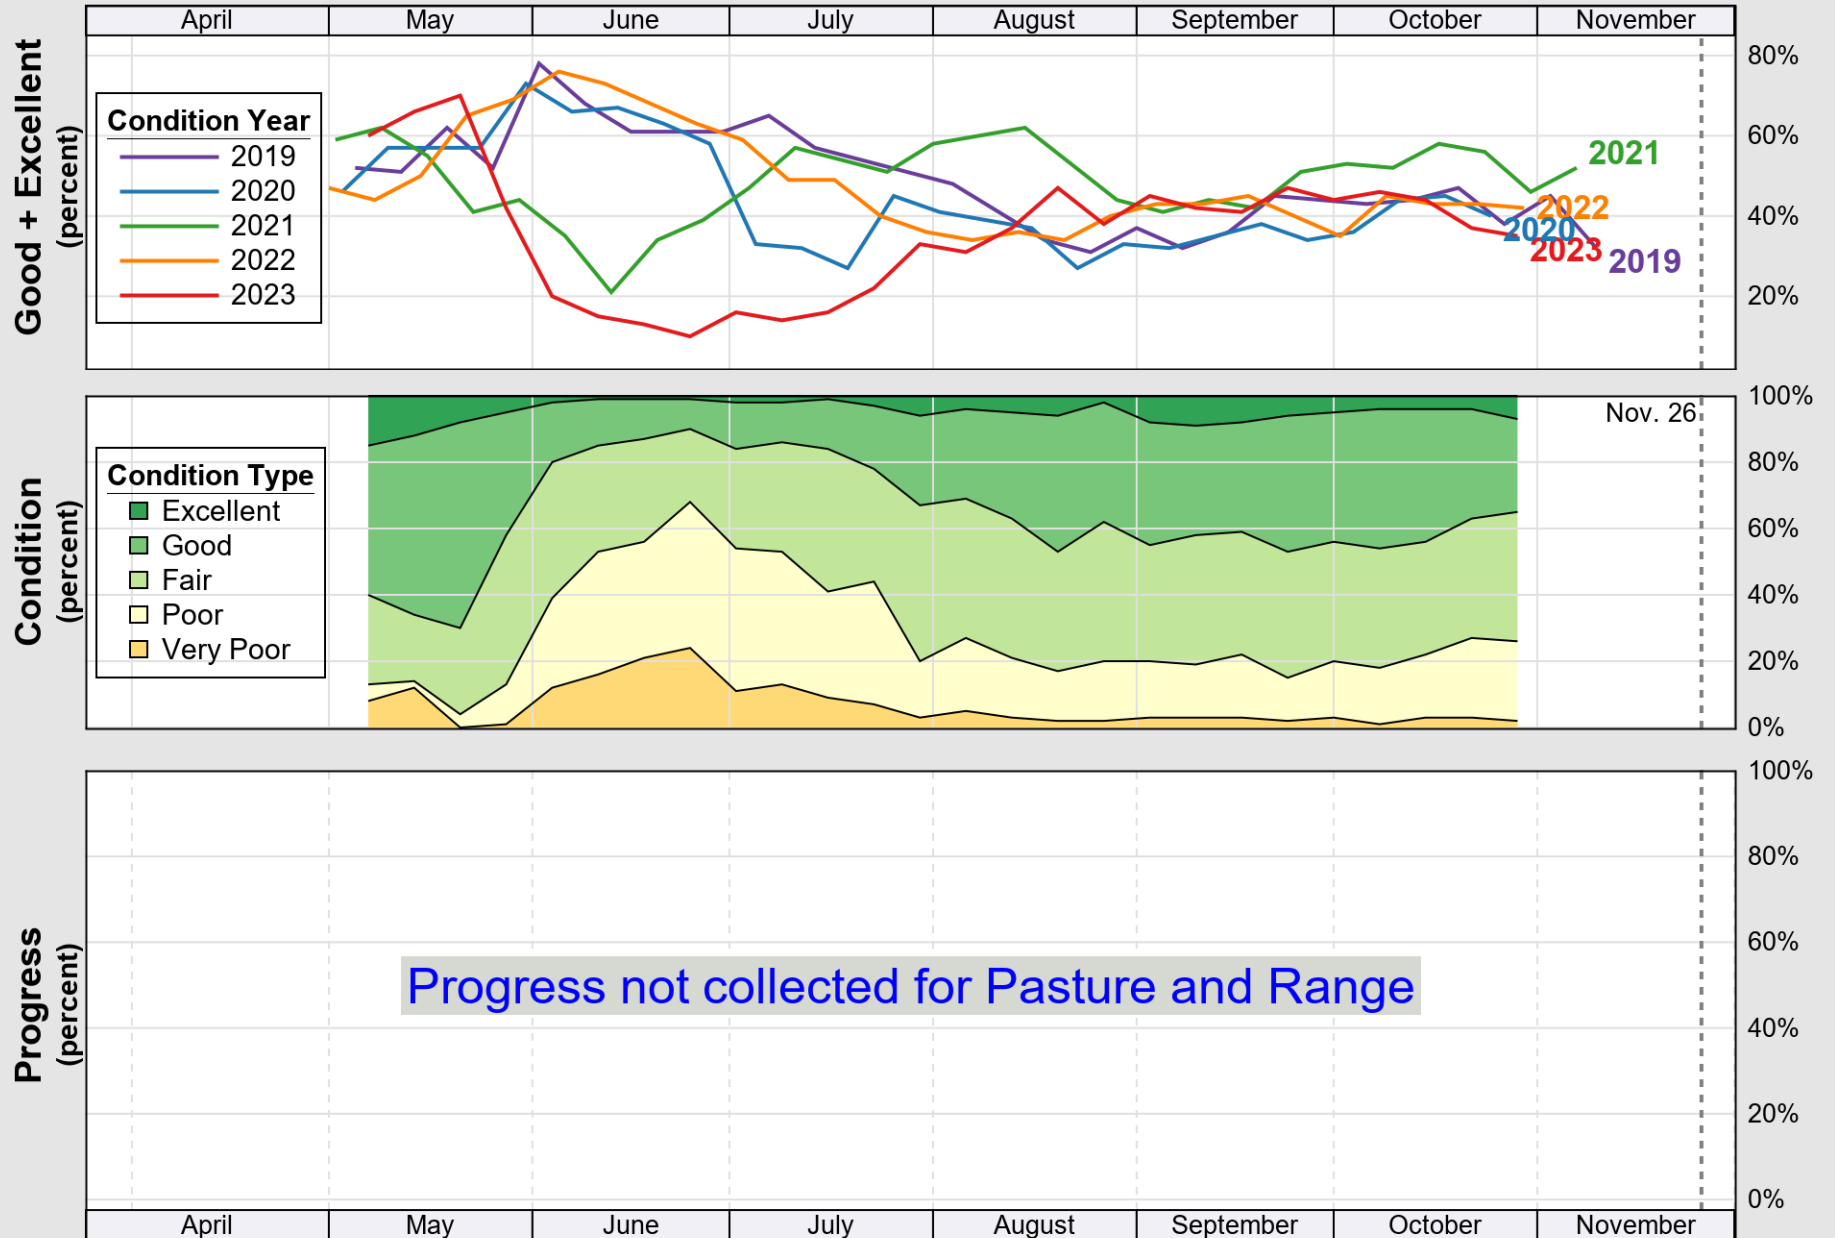

USDA

Crop Progress and Condition: Corn in Michigan , 2023

NASS

Source: National Agricultural Statistics Service (NASS), Crop Progress Report

USDA

Crop Progress and Condition: Oats in Michigan , 2023

NASS

Source: National Agricultural Statistics Service (NASS), Crop Progress Report

USDA

Crop Progress and Condition: Pasture and Range in Michigan , 2023

NASS

Source: National Agricultural Statistics Service (NASS), Crop Progress Report

USDA

Crop Progress and Condition: Soybeans in Michigan , 2023

NASS

Source: National Agricultural Statistics Service (NASS), Crop Progress Report

USDA

Crop Progress and Condition: Sugar Beets in Michigan , 2023

NASS

Source: National Agricultural Statistics Service (NASS), Crop Progress Report